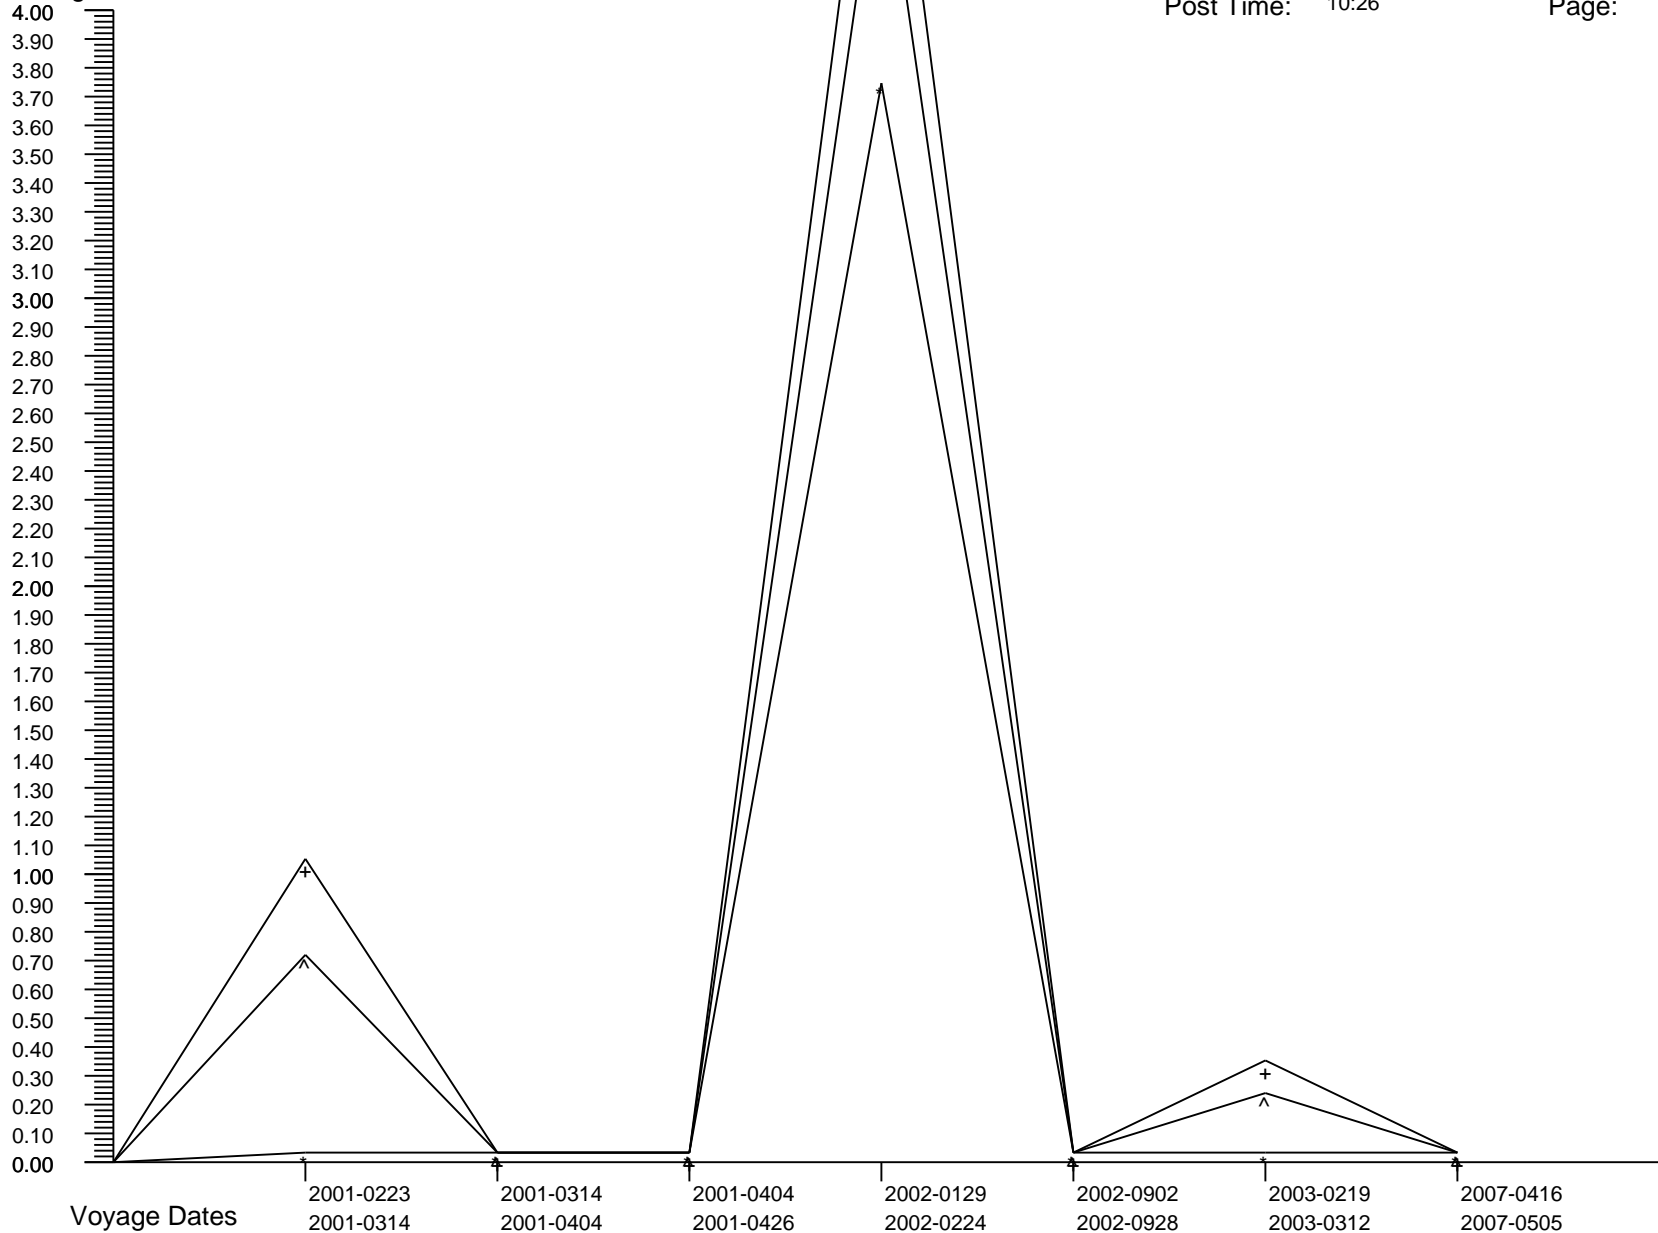

Voyage GI Percentage Summary Graph

Albatross
 Post Date: 2009-0603
 Post Time: 10:26

Print Date: 2009-0610
 Print Time: 19:23
 Page: 1

Percentages

	*	+	^
Crew Percent:	* = 0.0000	+ = 1.0204	^ = 0.6869
Pass Percent:	* = 0.0000	+ = 0.0000	^ = 0.0000
Comb Percent:	* = 0.0000	+ = 0.0000	^ = 0.0000
	* = 3.7152	+ = 5.1107	^ = 4.6154
	* = 0.0000	+ = 0.0000	^ = 0.0000
	* = 0.0000	+ = 0.3221	^ = 0.2070
	* = 0.0000	+ = 0.0000	^ = 0.0000