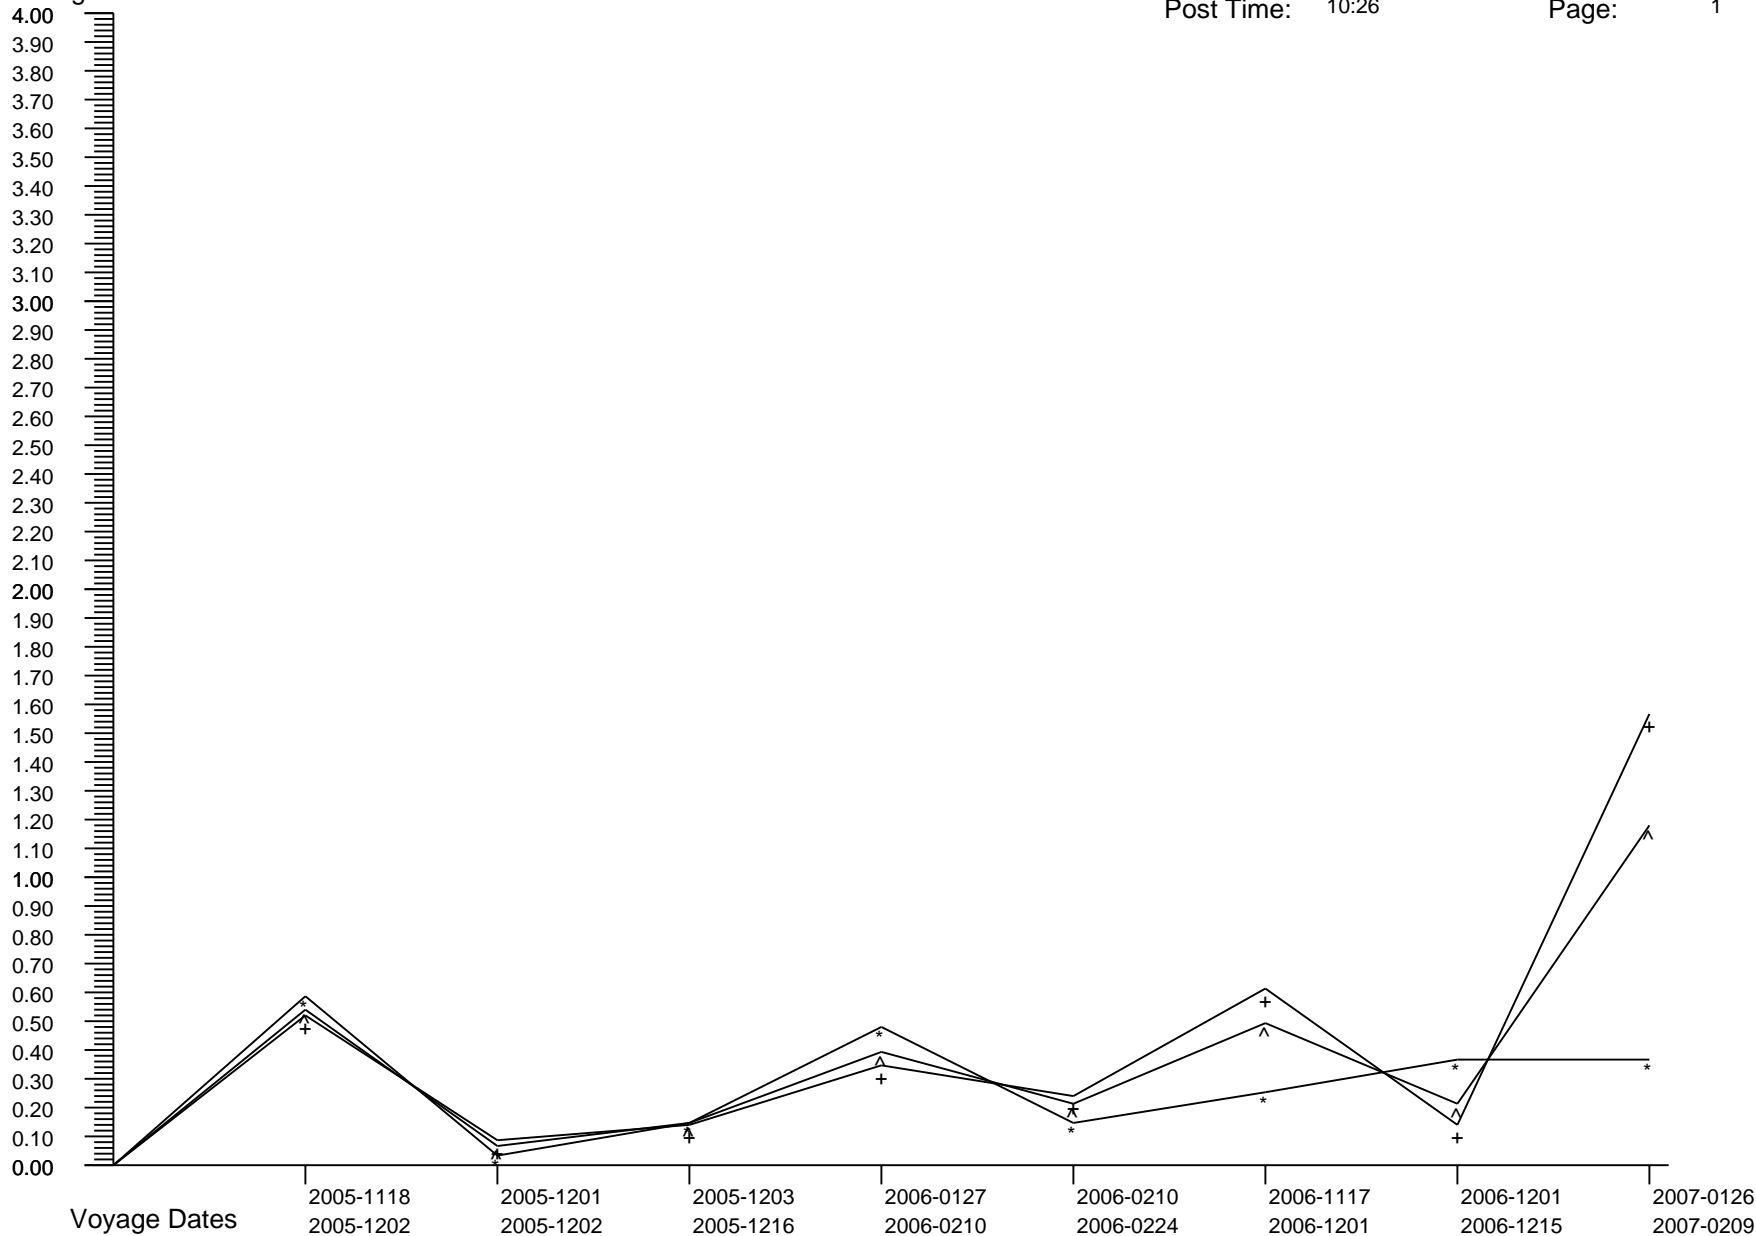

Voyage GI Percentage Summary Graph

Arcadia
 Post Date: 2009-0603
 Post Time: 10:26

Print Date: 2009-0610
 Print Time: 19:23
 Page: 1

Percentages

Crew Percent:	* =	0.5537	* =	0.0000	* =	0.1125	* =	0.4489	* =	0.1133	* =	0.2212	* =	0.3308	* =	0.3322
Pass Percent:	+ =	0.4886	+ =	0.0543	+ =	0.1099	+ =	0.3148	+ =	0.2079	+ =	0.5780	+ =	0.1052	+ =	1.5312
Comb Percent:	^ =	0.5100	^ =	0.0364	^ =	0.1105	^ =	0.3575	^ =	0.1781	^ =	0.4631	^ =	0.1781	^ =	1.1441

Voyage GI Percentage Summary Graph

Arcadia
Post Date: 2009-0603
Post Time: 10:26

Print Date: 2009-0610
Print Time: 19:23
Page: 2

Percentages

Voyage Dates

Crew Percent:	* =	0.0000	* =	0.0000	* =	0.8929	* =	1.2401	* =	0.8979	* =	0.3352
Pass Percent:	+ =	0.1567	+ =	0.4663	+ =	0.5271	+ =	4.1645	+ =	0.3136	+ =	0.1564
Comb Percent:	^ =	0.1066	^ =	0.3184	^ =	0.6445	^ =	3.2407	^ =	0.4993	^ =	0.2133