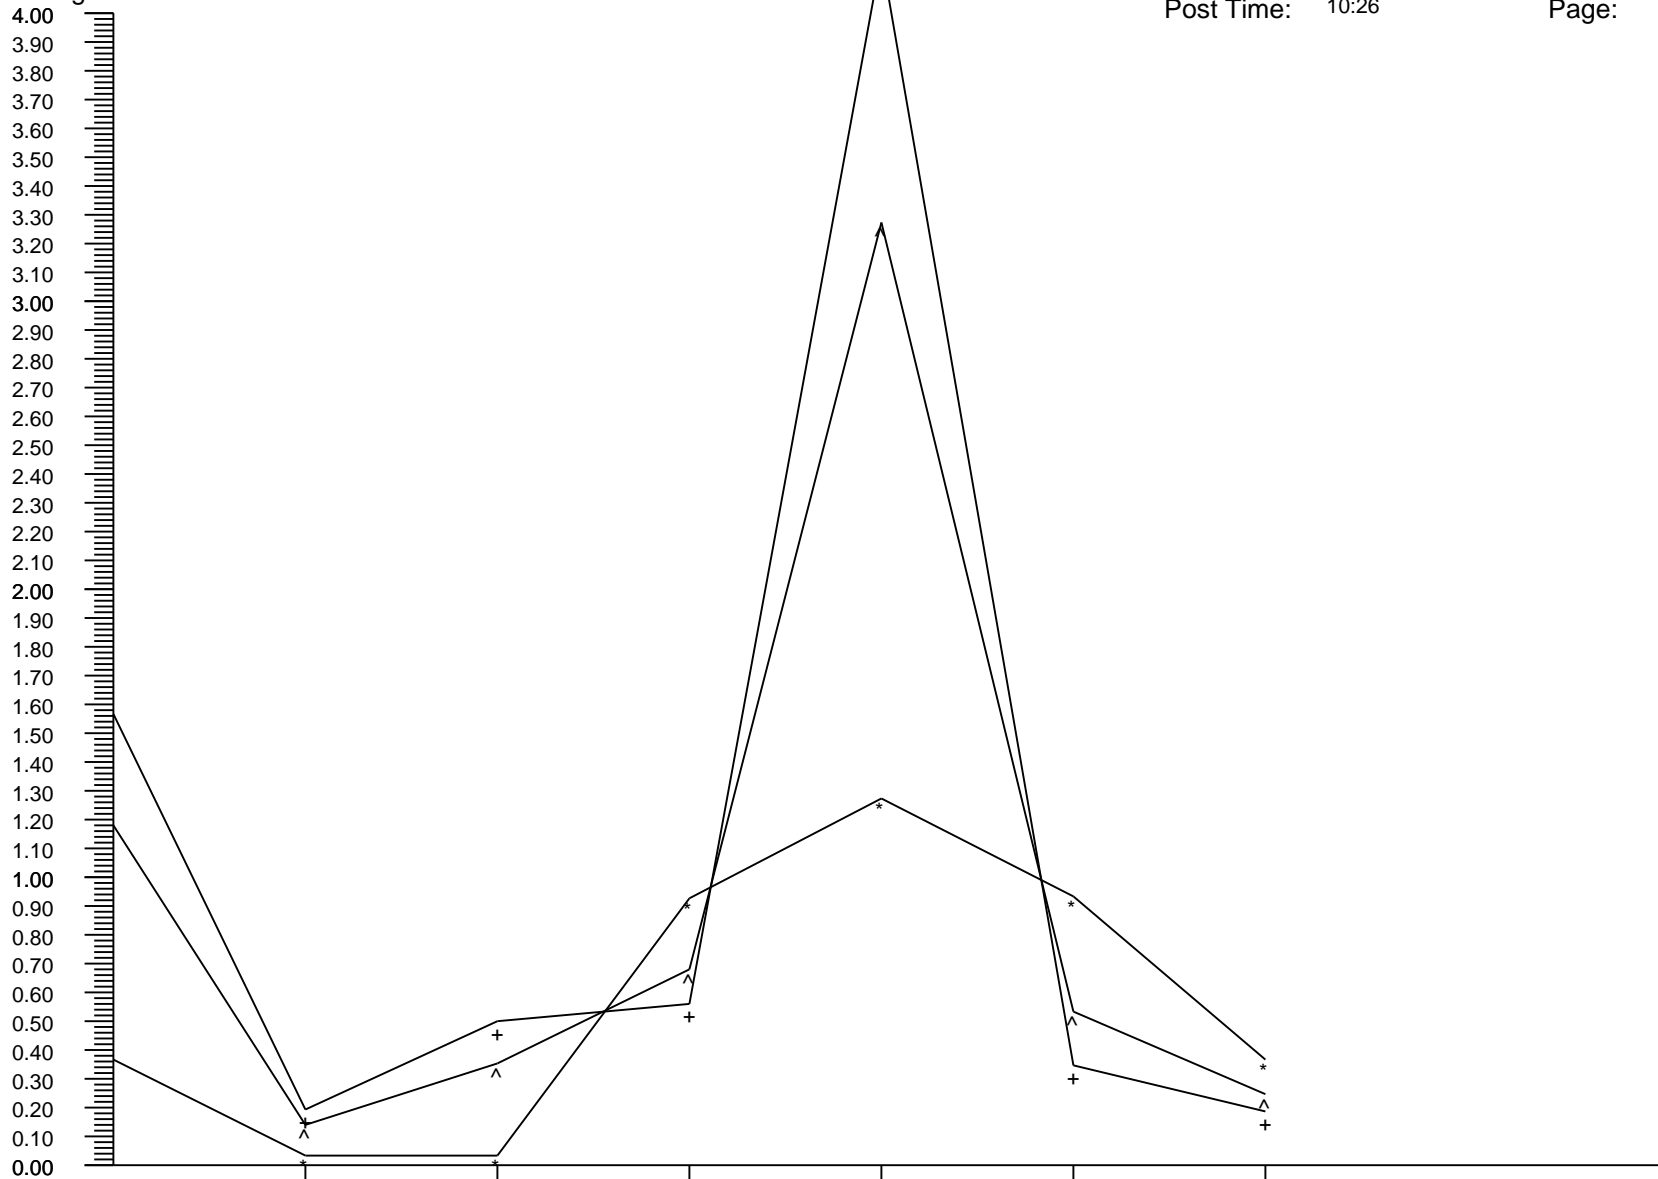

Voyage GI Percentage Summary Graph

Arcadia
 Post Date: 2009-0603
 Post Time: 10:26

Print Date: 2009-0610
 Print Time: 19:23
 Page: 1

Percentages

Crew Percent:	* =	0.5537	* =	0.0000	* =	0.1125	* =	0.4489	* =	0.1133	* =	0.2212	* =	0.3308	* =	0.3322
Pass Percent:	+ =	0.4886	+ =	0.0543	+ =	0.1099	+ =	0.3148	+ =	0.2079	+ =	0.5780	+ =	0.1052	+ =	1.5312
Comb Percent:	^ =	0.5100	^ =	0.0364	^ =	0.1105	^ =	0.3575	^ =	0.1781	^ =	0.4631	^ =	0.1781	^ =	1.1441

Voyage GI Percentage Summary Graph

Arcadia
Post Date: 2009-0603
Post Time: 10:26

Print Date: 2009-0610
Print Time: 19:23
Page: 2

Percentages

Voyage Dates

Crew Percent:	* =	0.0000	* =	0.0000	* =	0.8929	* =	1.2401	* =	0.8979	* =	0.3352
Pass Percent:	+ =	0.1567	+ =	0.4663	+ =	0.5271	+ =	4.1645	+ =	0.3136	+ =	0.1564
Comb Percent:	^ =	0.1066	^ =	0.3184	^ =	0.6445	^ =	3.2407	^ =	0.4993	^ =	0.2133