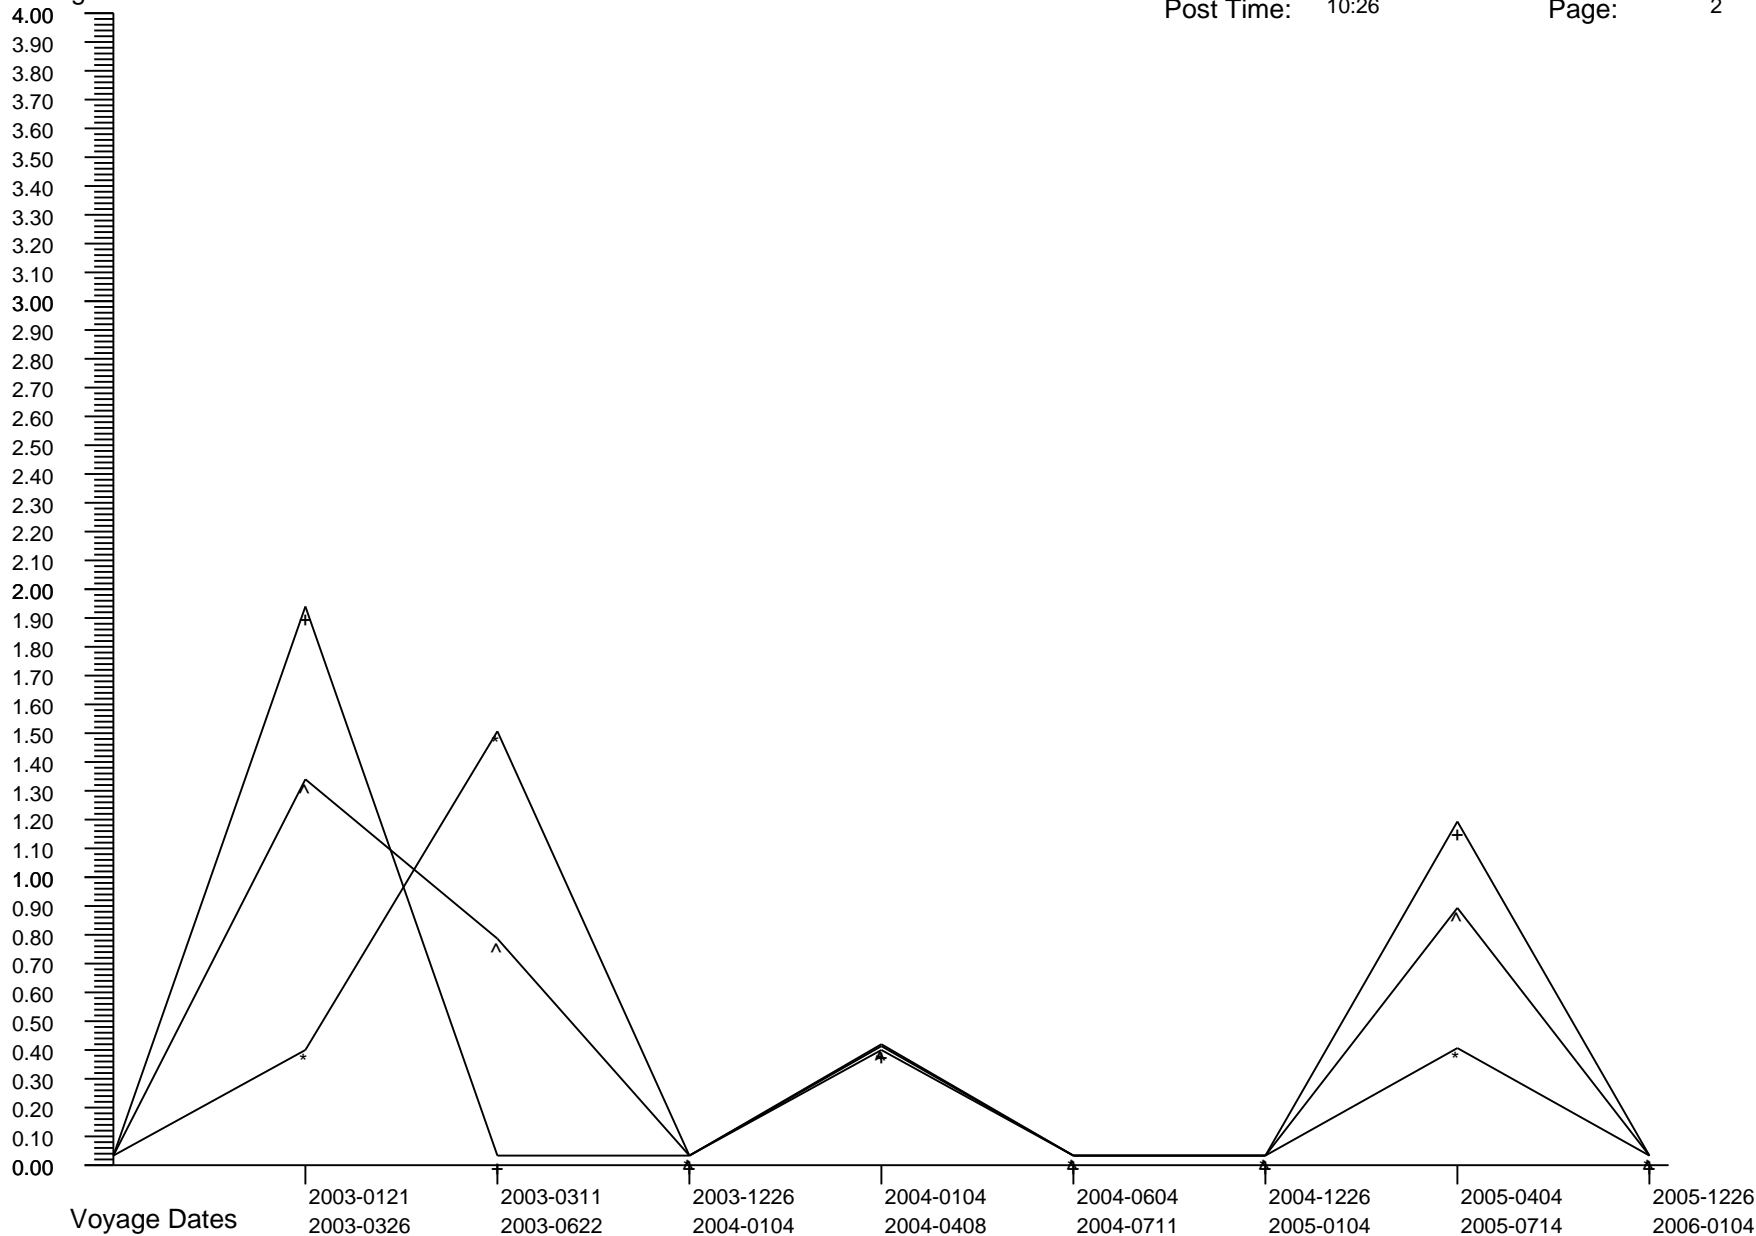

Voyage GI Percentage Summary Graph

Asuka
Post Date: 2009-0603
Post Time: 10:26

Print Date: 2009-0610
Print Time: 19:23
Page: 1

Percentages

4.00
3.90
3.80
3.70
3.60
3.50
3.40
3.30
3.20
3.10
3.00
2.90
2.80
2.70
2.60
2.50
2.40
2.30
2.20
2.10
2.00
1.90
1.80
1.70
1.60
1.50
1.40
1.30
1.20
1.10
1.00
0.90
0.80
0.70
0.60
0.50
0.40
0.30
0.20
0.10
0.00

Voyage Dates

2001-0124 2001-0612 2001-1228 2002-0119 2002-0128 2002-0403 2002-0614 2002-1227
2001-0505 2001-0719 2002-0106 2002-0308 2002-0308 2002-0713 2002-0716 2003-0106

Crew Percent:	* =	0.0000	* =	0.0000	* =	0.0000	* =	0.0000	* =	0.0000	* =	0.0000	* =	0.0000	* =	0.0000	* =	0.0000
Pass Percent:	+ =	0.0000	+ =	0.0000	+ =	0.0000	+ =	0.0000	+ =	0.0000	+ =	0.0000	+ =	0.0000	+ =	0.0000	+ =	0.0000
Comb Percent:	^ =	0.0000	^ =	0.0000	^ =	0.0000	^ =	0.0000	^ =	0.0000	^ =	0.0000	^ =	0.0000	^ =	0.0000	^ =	0.0000

Voyage GI Percentage Summary Graph

Percentages

Crew Percent:	* =	0.3690	* =	1.4706	* =	0.0000	* =	0.3690	* =	0.0000	* =	0.0000	* =	0.3704	* =	0.0000
Pass Percent:	+ =	1.9093	+ =	0.0000	+ =	0.0000	+ =	0.3891	+ =	0.0000	+ =	0.0000	+ =	1.1628	+ =	0.0000
Comb Percent:	^ =	1.3043	^ =	0.7519	^ =	0.0000	^ =	0.3788	^ =	0.0000	^ =	0.0000	^ =	0.8571	^ =	0.0000

Voyage GI Percentage Summary Graph

Asuka
Post Date: 2009-0603
Post Time: 10:26

Print Date: 2009-0610
Print Time: 19:23
Page: 3

Percentages

Voyage Dates

2006-0110
2006-0211

Crew Percent: * = 0.0000
 Pass Percent: + = 0.5305
 Comb Percent: ^ = 0.3044