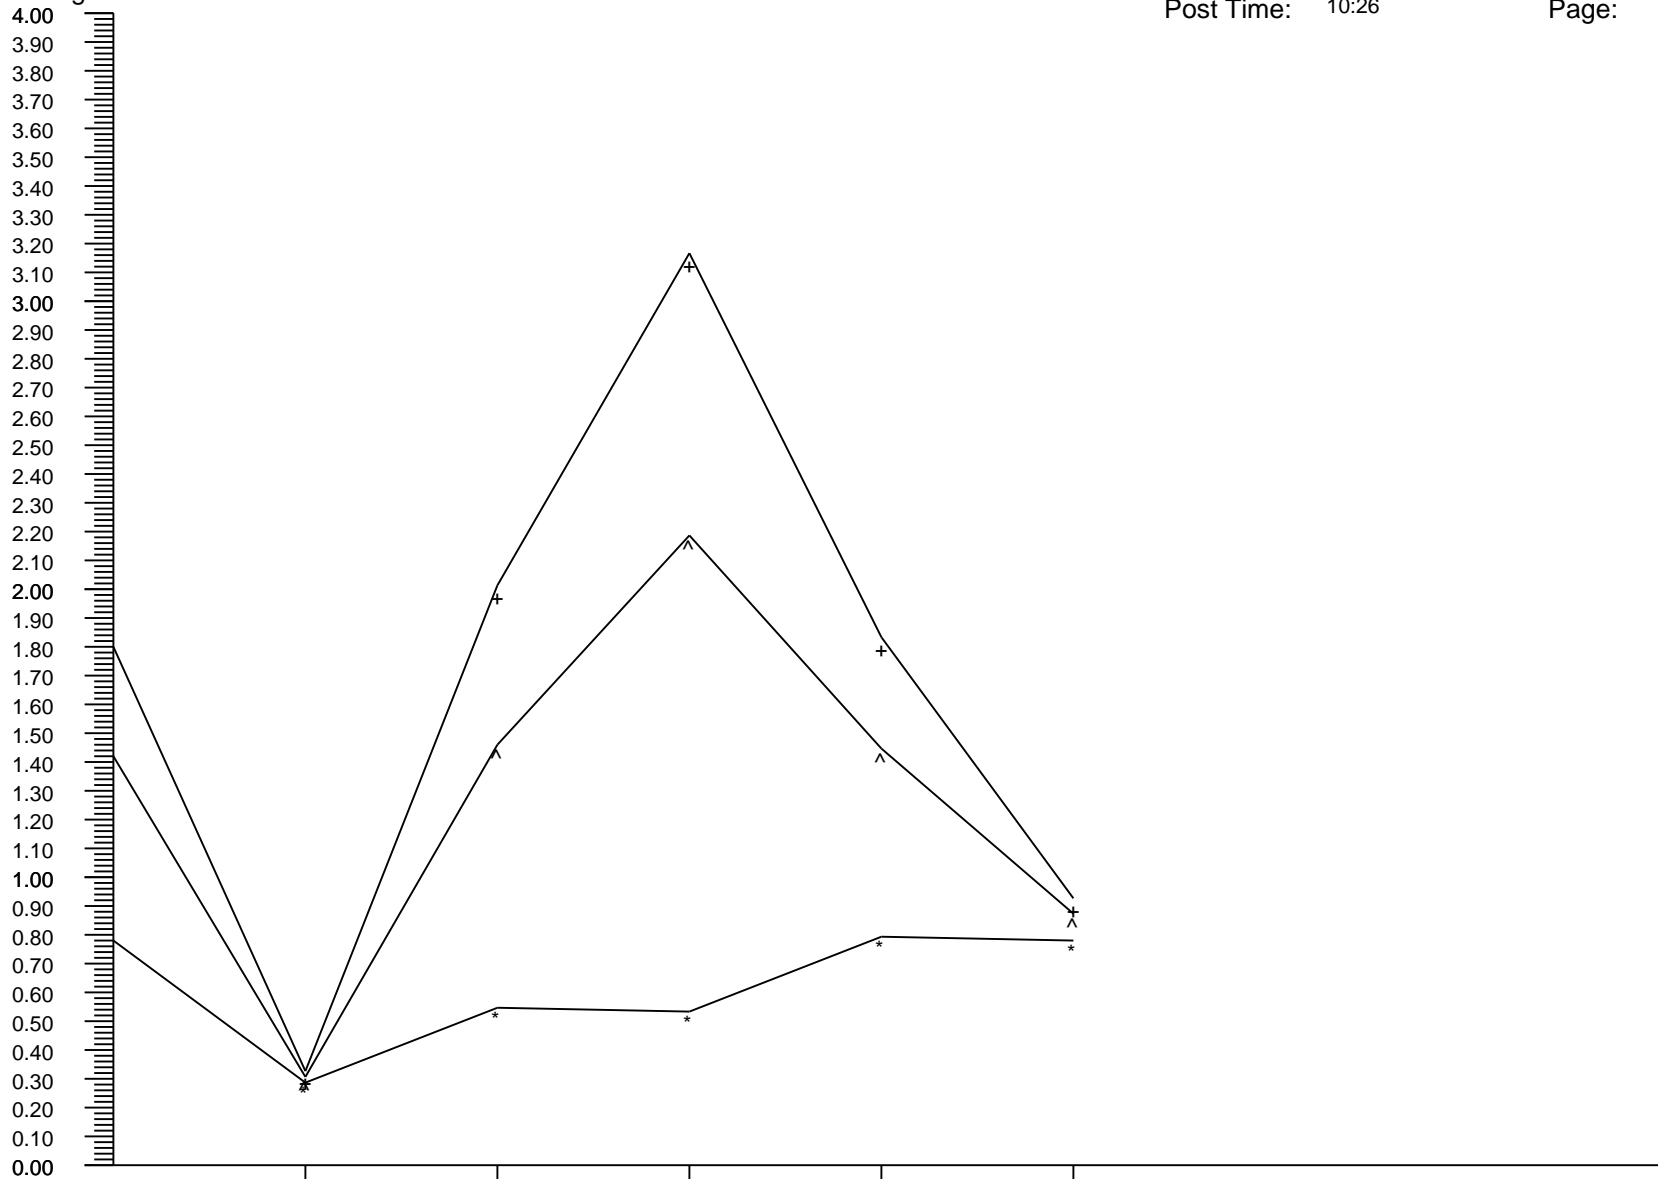

Voyage GI Percentage Summary Graph

Azamara Quest
 Post Date: 2009-0603
 Post Time: 10:26

Print Date: 2009-0610
 Print Time: 19:23
 Page: 1

Percentages

Crew Percent:	* =	0.0000	* =	0.0000	* =	0.0000	* =	0.0000	* =	0.2342	* =	0.4866	* =	0.2481	* =	0.7463
Pass Percent:	+ =	0.0000	+ =	0.0000	+ =	0.0000	+ =	0.0000	+ =	0.7837	+ =	1.3867	+ =	0.0000	+ =	1.7673
Comb Percent:	^ =	0.0000	^ =	0.0000	^ =	0.0000	^ =	0.0000	^ =	0.5634	^ =	1.0377	^ =	0.0939	^ =	1.3876

Voyage GI Percentage Summary Graph

Azamara Quest
 Post Date: 2009-0603
 Post Time: 10:26

Print Date: 2009-0610
 Print Time: 19:23
 Page: 2

Percentages

Voyage Dates

2008-0105
2008-0119
2008-0202
2008-0216
2008-0216
2008-0301
2008-0315
2008-0329
2008-0329
2008-0412