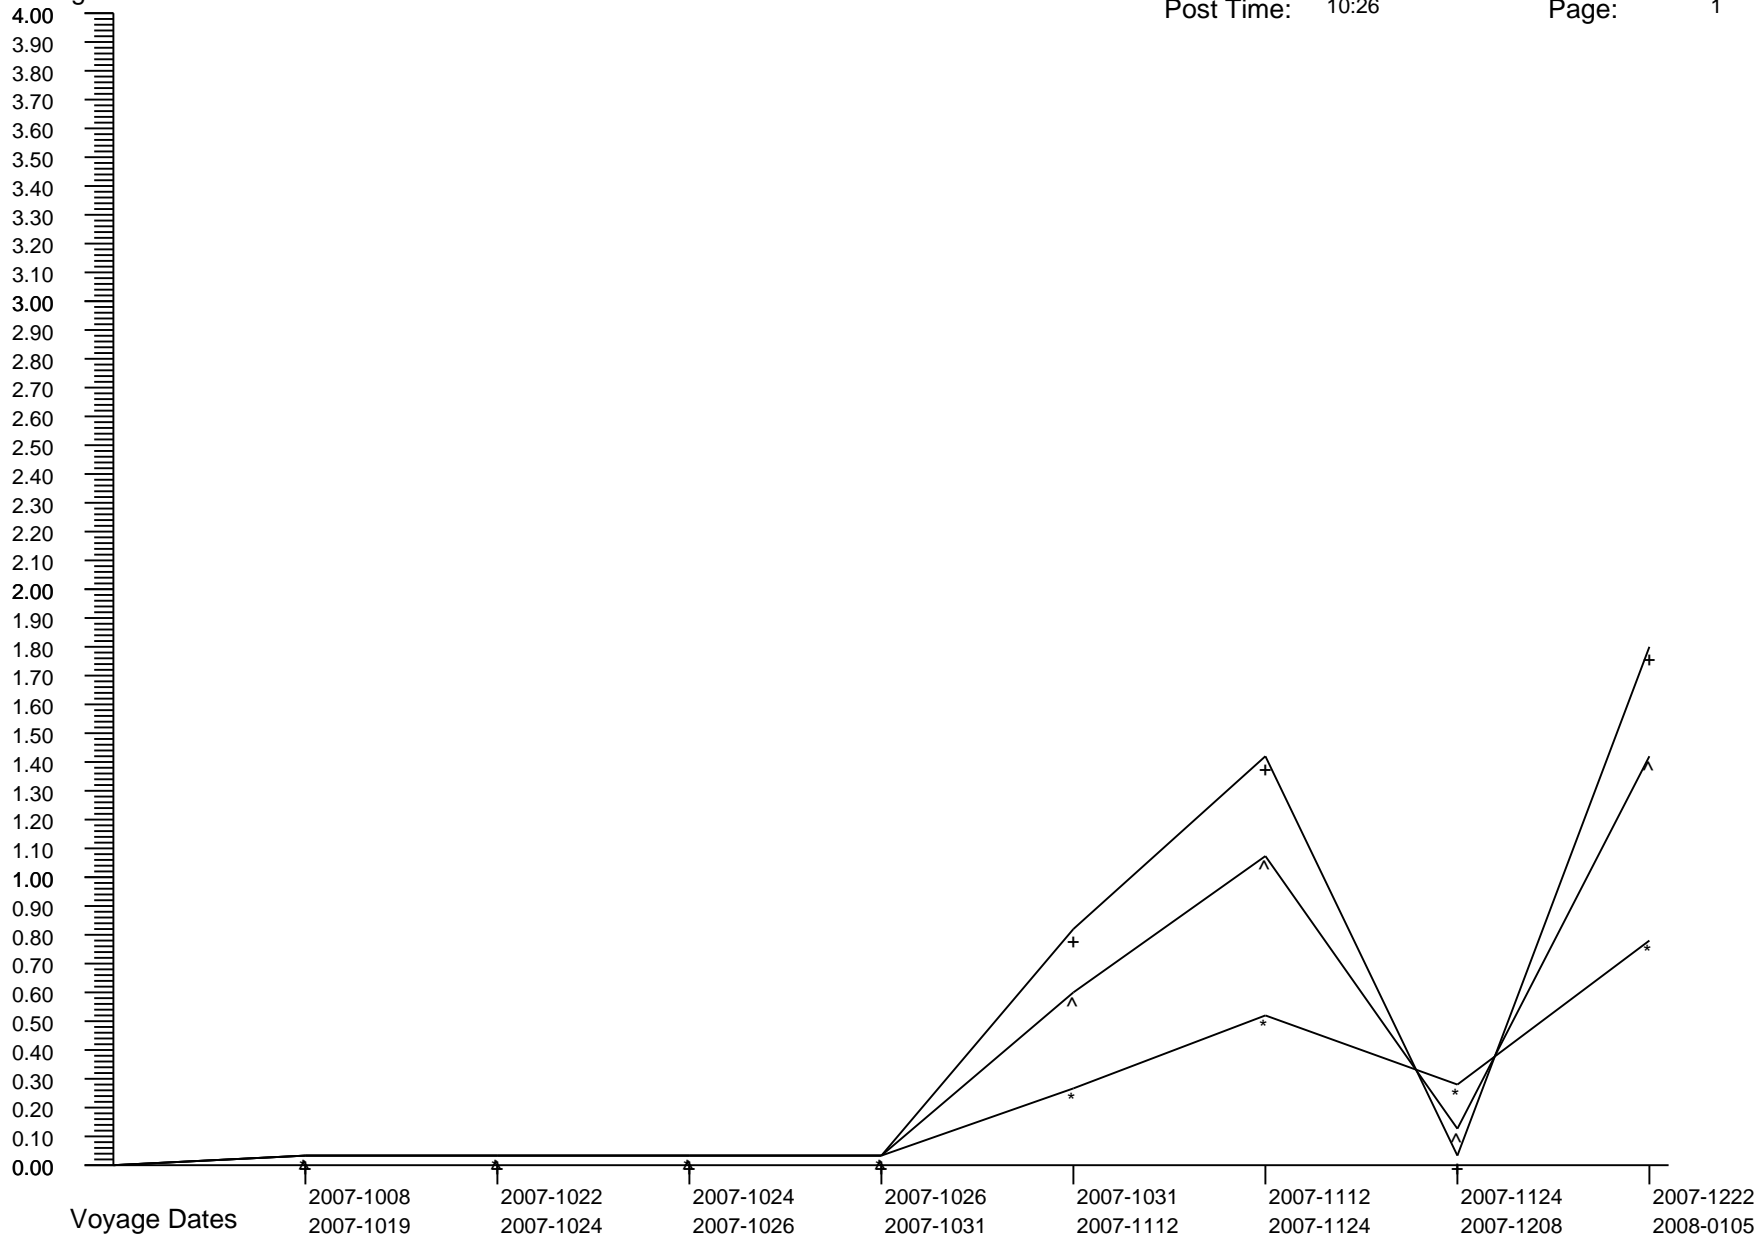

Voyage GI Percentage Summary Graph

Azamara Quest
 Post Date: 2009-0603
 Post Time: 10:26

Print Date: 2009-0610
 Print Time: 19:23
 Page: 1

Percentages

Crew Percent:	* =	0.0000	* =	0.0000	* =	0.0000	* =	0.0000	* =	0.2342	* =	0.4866	* =	0.2481	* =	0.7463
Pass Percent:	+ =	0.0000	+ =	0.0000	+ =	0.0000	+ =	0.0000	+ =	0.7837	+ =	1.3867	+ =	0.0000	+ =	1.7673
Comb Percent:	^ =	0.0000	^ =	0.0000	^ =	0.0000	^ =	0.0000	^ =	0.5634	^ =	1.0377	^ =	0.0939	^ =	1.3876

Voyage GI Percentage Summary Graph

Azamara Quest
 Post Date: 2009-0603
 Post Time: 10:26

Print Date: 2009-0610
 Print Time: 19:23
 Page: 2

Percentages

Voyage Dates

2008-0105
2008-0119
2008-0202
2008-0216
2008-0216
2008-0301
2008-0315
2008-0329
2008-0329
2008-0412

Crew Percent:	* =	0.2506	* =	0.5102	* =	0.5025	* =	0.7595	* =	0.7481
Pass Percent:	+ =	0.2903	+ =	1.9787	+ =	3.1343	+ =	1.8018	+ =	0.8902
Comb Percent:	^ =	0.2757	^ =	1.4299	^ =	2.1536	^ =	1.4138	^ =	0.8372