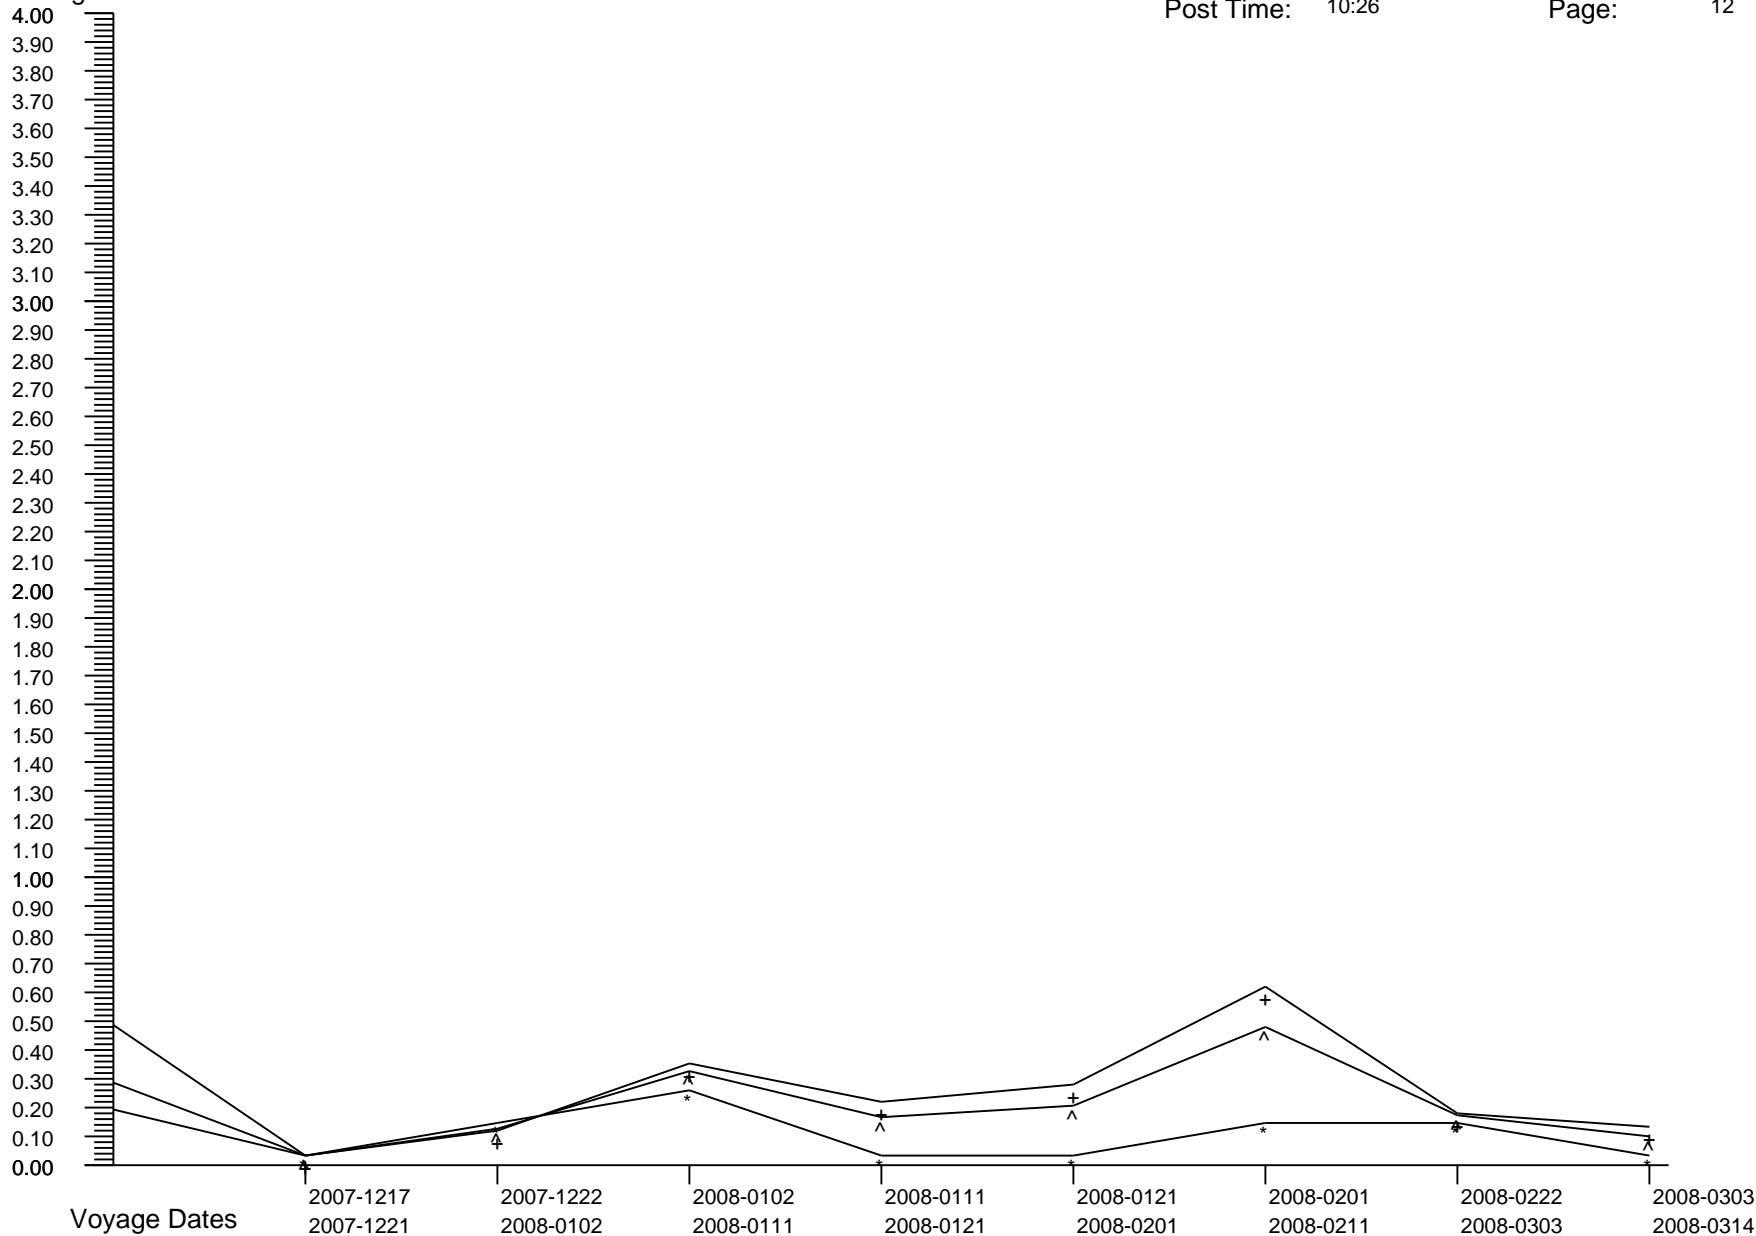

Voyage GI Percentage Summary Graph

Percentages

Crew Percent:	* =	0.0000	* =	0.1119	* =	0.2245	* =	0.0000	* =	0.0000	* =	0.1131	* =	0.1114	* =	0.0000
Pass Percent:	+ =	0.0000	+ =	0.0855	+ =	0.3210	+ =	0.1893	+ =	0.2435	+ =	0.5894	+ =	0.1479	+ =	0.0969
Comb Percent:	^ =	0.0000	^ =	0.0928	^ =	0.2930	^ =	0.1332	^ =	0.1705	^ =	0.4452	^ =	0.1367	^ =	0.0673