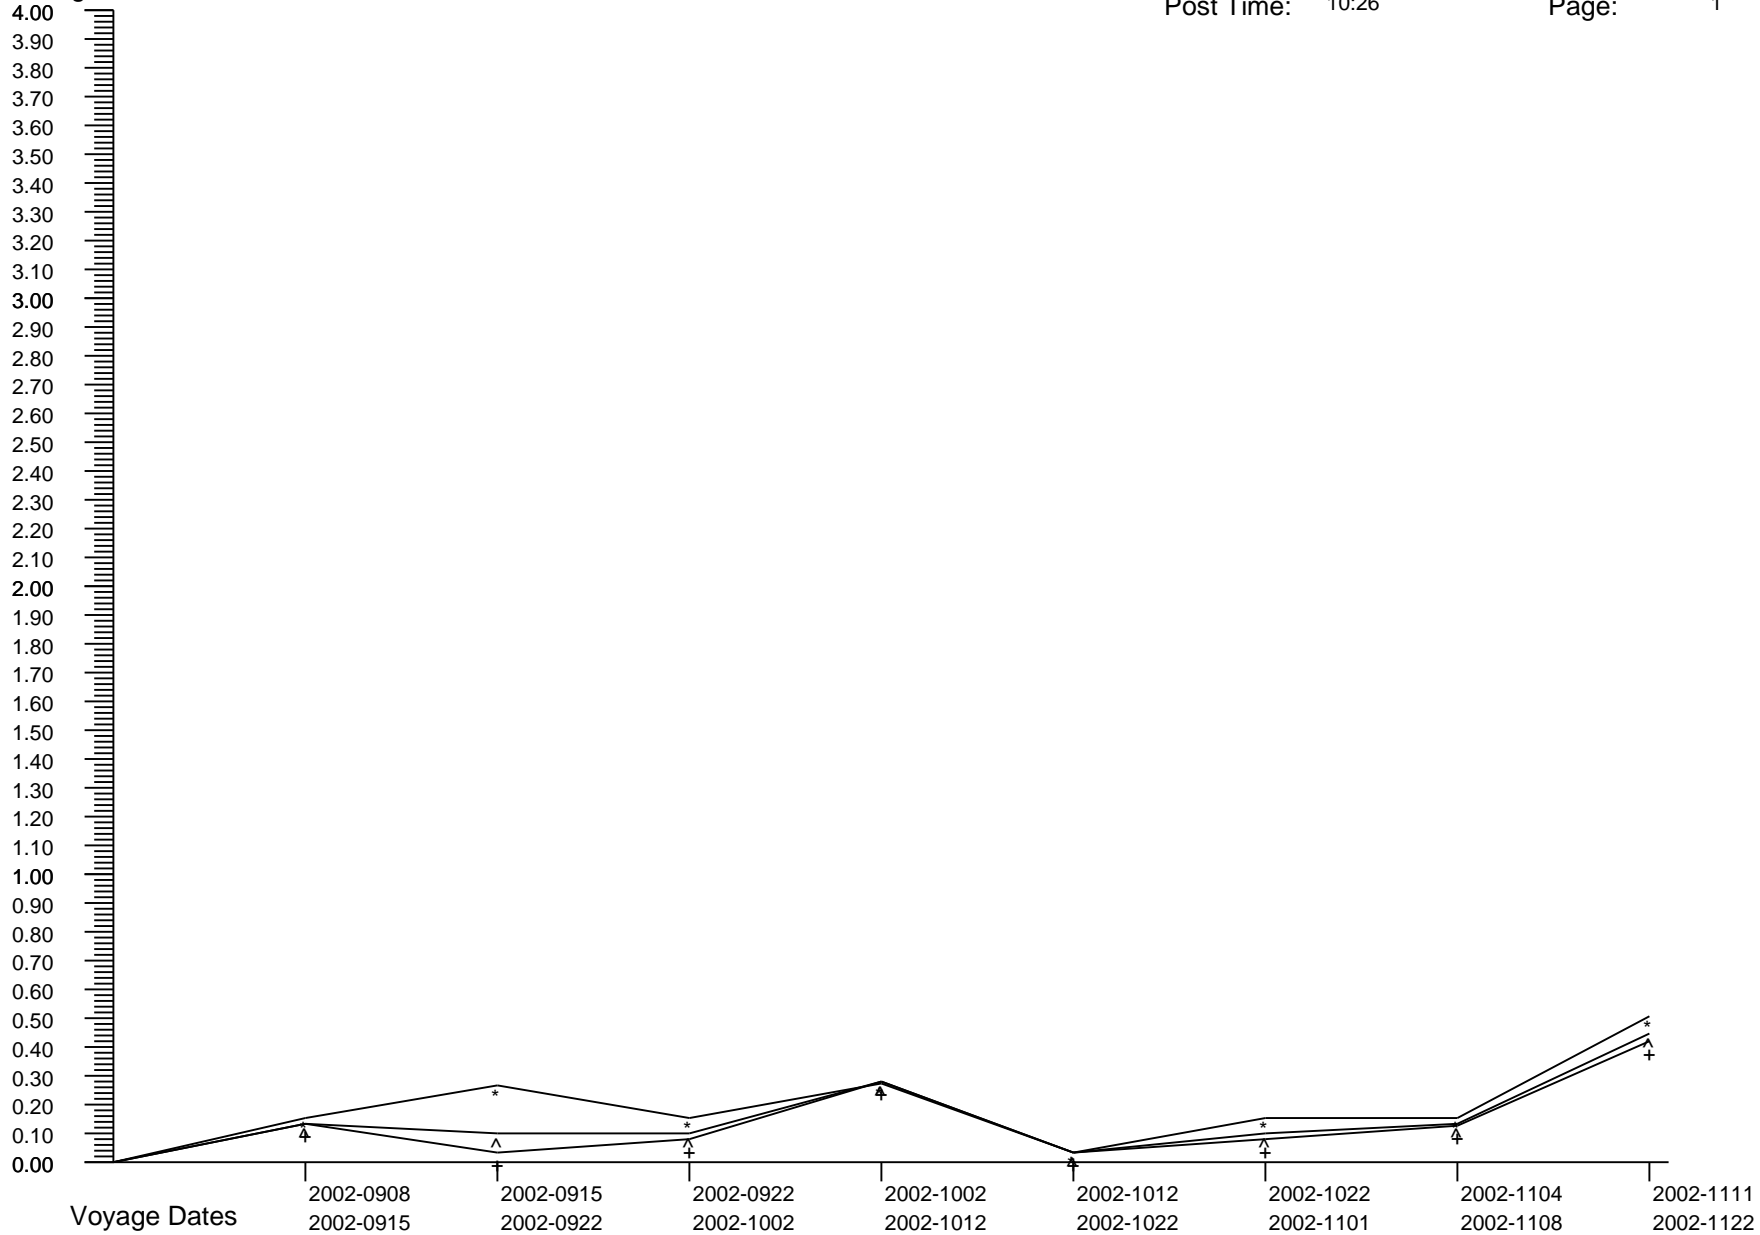

Voyage GI Percentage Summary Graph

Percentages

Crew Percent:	* =	0.1178	* =	0.2342	* =	0.1193	* =	0.2372	* =	0.0000	* =	0.1178	* =	0.1168	* =	0.4711
Pass Percent:	+ =	0.0970	+ =	0.0000	+ =	0.0490	+ =	0.2463	+ =	0.0000	+ =	0.0487	+ =	0.0962	+ =	0.3878
Comb Percent:	^ =	0.1031	^ =	0.0671	^ =	0.0695	^ =	0.2436	^ =	0.0000	^ =	0.0689	^ =	0.1022	^ =	0.4121

Voyage GI Percentage Summary Graph

Percentages

Crew Percent:	* =	0.7001	* =	0.2358	* =	0.3546	* =	0.2353	* =	0.3546	* =	0.1188	* =	0.1181	* =	0.2358
Pass Percent:	+ =	0.3124	+ =	0.2953	+ =	1.6572	+ =	0.2065	+ =	0.0000	+ =	0.2330	+ =	0.6455	+ =	0.2931
Comb Percent:	^ =	0.4196	^ =	0.2778	^ =	1.2847	^ =	0.2140	^ =	0.1006	^ =	0.2008	^ =	0.4893	^ =	0.2763

Voyage GI Percentage Summary Graph

Percentages

Crew Percent:	* =	0.0000	* =	0.1161	* =	0.2336	* =	0.3448	* =	0.1119	* =	0.0000	* =	0.1121	* =	0.3509
Pass Percent:	+ =	0.1342	+ =	0.1412	+ =	0.1458	+ =	0.2897	+ =	0.0956	+ =	0.1154	+ =	0.1726	+ =	0.2571
Comb Percent:	^ =	0.0972	^ =	0.1340	^ =	0.1716	^ =	0.3060	^ =	0.1005	^ =	0.0759	^ =	0.1558	^ =	0.2857