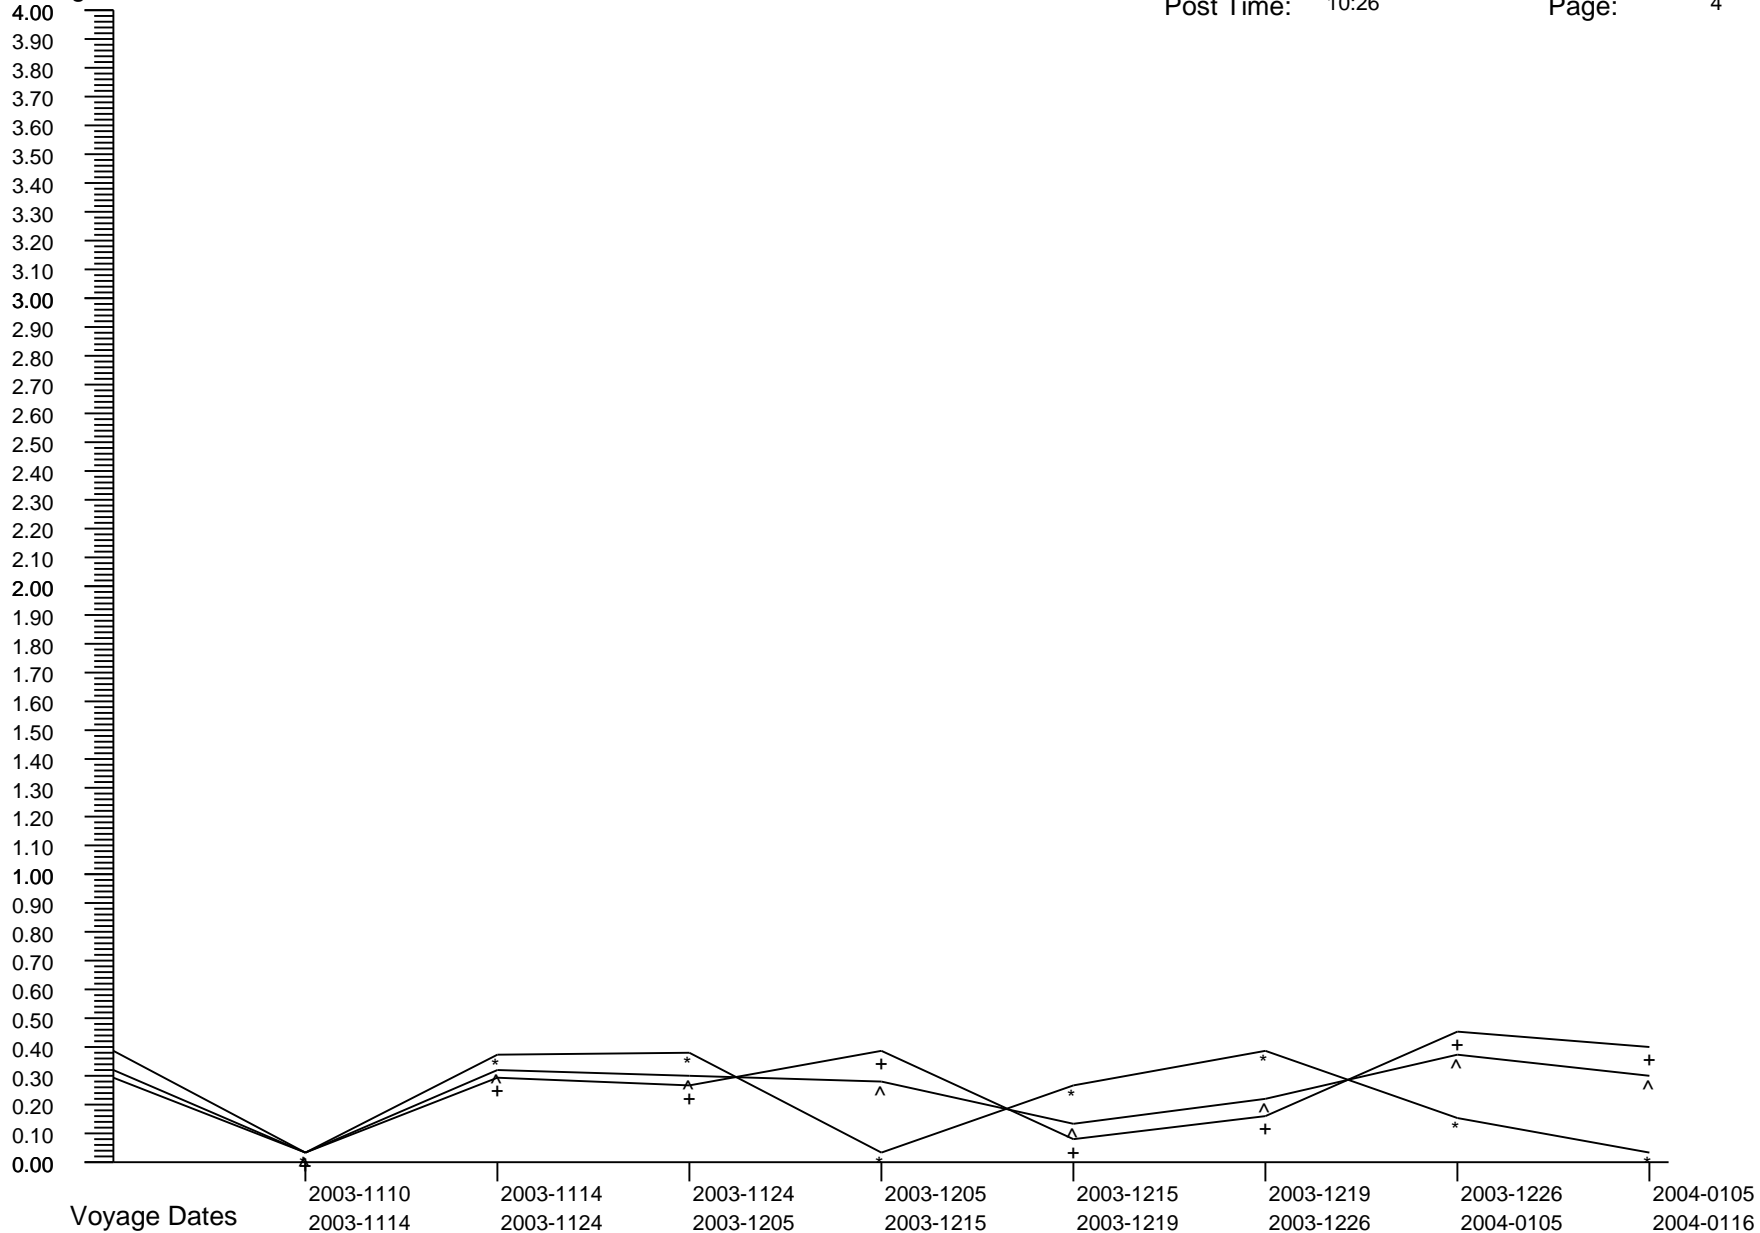

Voyage GI Percentage Summary Graph

Percentages

Crew Percent:	* =	0.7001	* =	0.2358	* =	0.3546	* =	0.2353	* =	0.3546	* =	0.1188	* =	0.1181	* =	0.2358
Pass Percent:	+ =	0.3124	+ =	0.2953	+ =	1.6572	+ =	0.2065	+ =	0.0000	+ =	0.2330	+ =	0.6455	+ =	0.2931
Comb Percent:	^ =	0.4196	^ =	0.2778	^ =	1.2847	^ =	0.2140	^ =	0.1006	^ =	0.2008	^ =	0.4893	^ =	0.2763

Voyage GI Percentage Summary Graph

Percentages

Crew Percent:	* =	0.0000	* =	0.1161	* =	0.2336	* =	0.3448	* =	0.1119	* =	0.0000	* =	0.1121	* =	0.3509
Pass Percent:	+ =	0.1342	+ =	0.1412	+ =	0.1458	+ =	0.2897	+ =	0.0956	+ =	0.1154	+ =	0.1726	+ =	0.2571
Comb Percent:	^ =	0.0972	^ =	0.1340	^ =	0.1716	^ =	0.3060	^ =	0.1005	^ =	0.0759	^ =	0.1558	^ =	0.2857

Voyage GI Percentage Summary Graph

Percentages

Crew Percent:	* =	0.0000	* =	0.3413	* =	0.3460	* =	0.0000	* =	0.2345	* =	0.3534	* =	0.1179	* =	0.0000
Pass Percent:	+ =	0.0000	+ =	0.2606	+ =	0.2308	+ =	0.3566	+ =	0.0453	+ =	0.1290	+ =	0.4212	+ =	0.3665
Comb Percent:	^ =	0.0000	^ =	0.2859	^ =	0.2638	^ =	0.2490	^ =	0.0980	^ =	0.1890	^ =	0.3414	^ =	0.2641