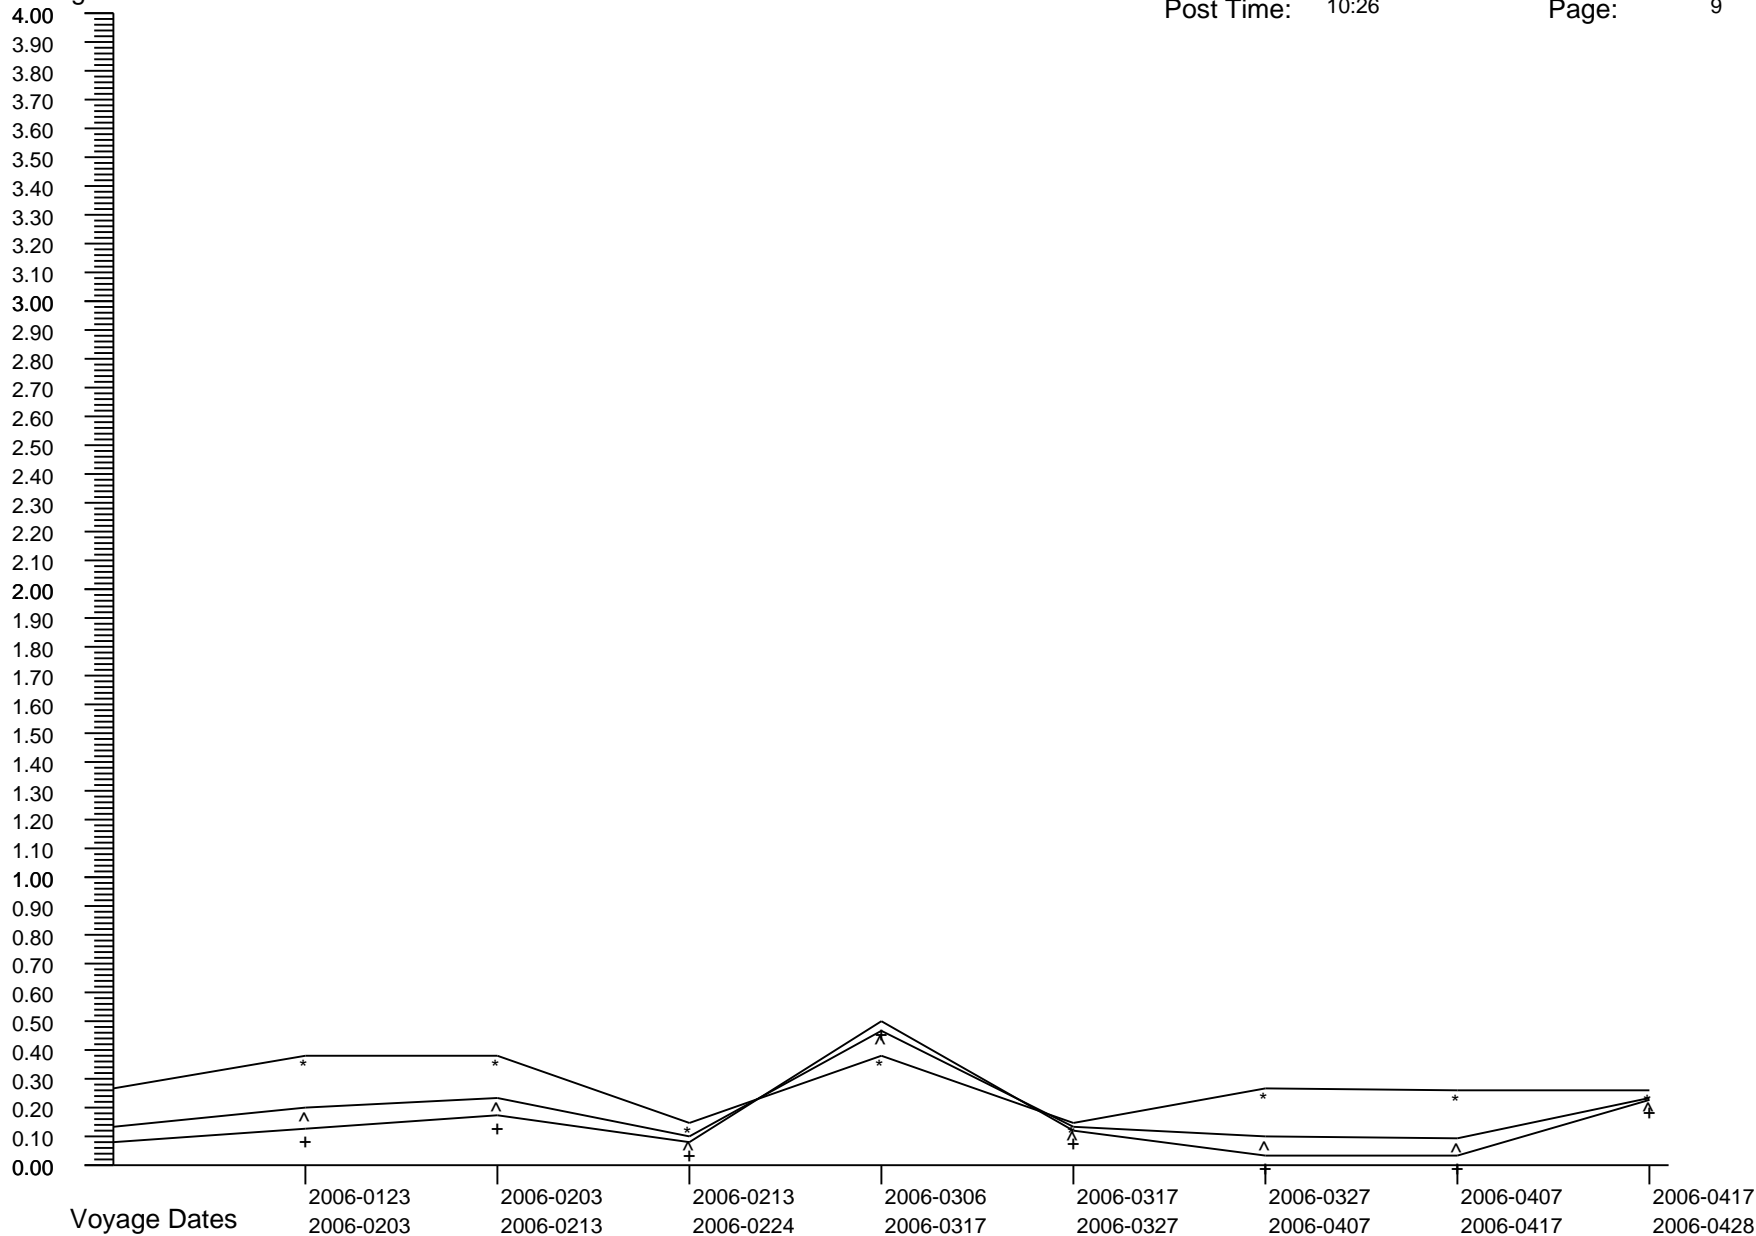

Voyage GI Percentage Summary Graph

Percentages

Crew Percent:	* =	0.3436	* =	0.3472	* =	0.1151	* =	0.3484	* =	0.1156	* =	0.2323	* =	0.2281	* =	0.2286
Pass Percent:	+ =	0.0951	+ =	0.1414	+ =	0.0480	+ =	0.4664	+ =	0.0897	+ =	0.0000	+ =	0.0000	+ =	0.1901
Comb Percent:	^ =	0.1681	^ =	0.2009	^ =	0.0677	^ =	0.4326	^ =	0.0970	^ =	0.0670	^ =	0.0625	^ =	0.2014