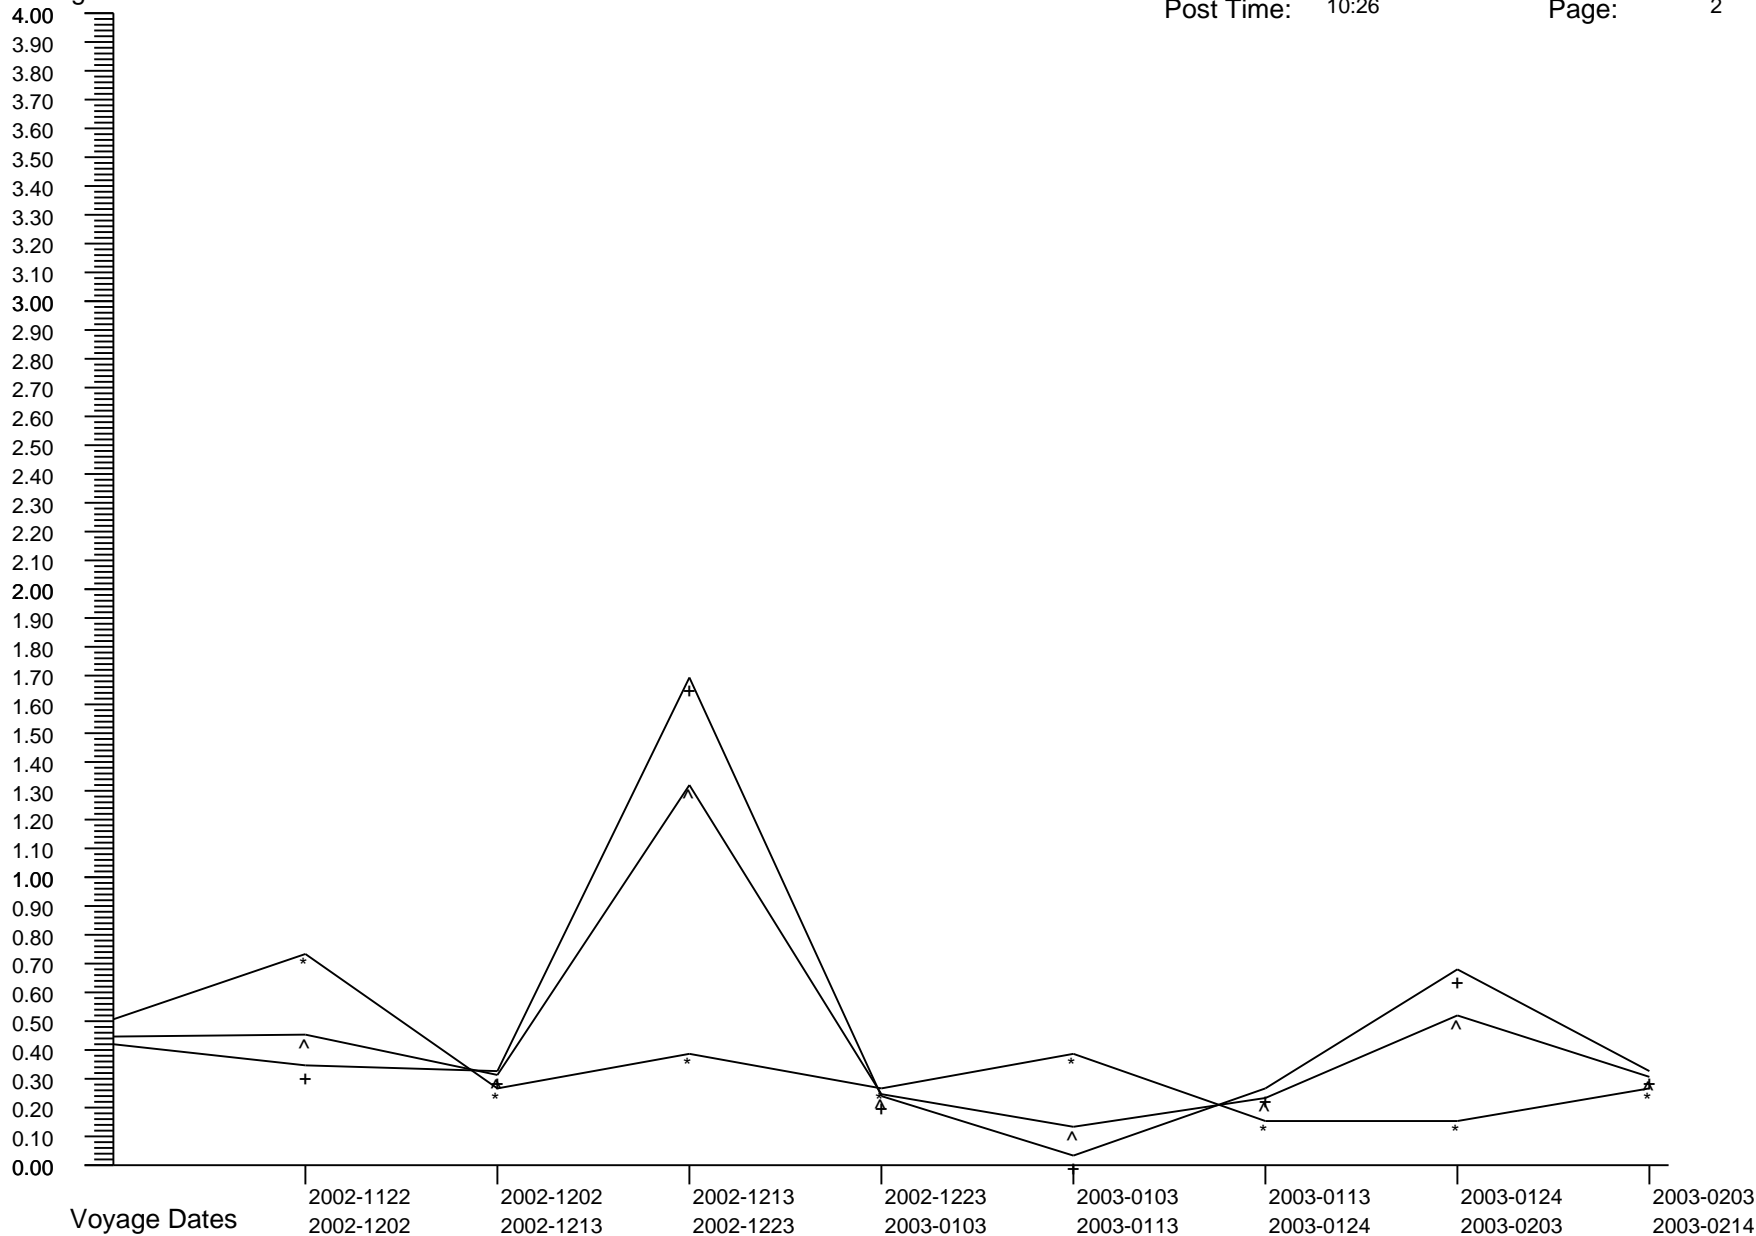

Voyage GI Percentage Summary Graph

Percentages

Crew Percent:	* =	0.1178	* =	0.2342	* =	0.1193	* =	0.2372	* =	0.0000	* =	0.1178	* =	0.1168	* =	0.4711
Pass Percent:	+ =	0.0970	+ =	0.0000	+ =	0.0490	+ =	0.2463	+ =	0.0000	+ =	0.0487	+ =	0.0962	+ =	0.3878
Comb Percent:	^ =	0.1031	^ =	0.0671	^ =	0.0695	^ =	0.2436	^ =	0.0000	^ =	0.0689	^ =	0.1022	^ =	0.4121

Voyage GI Percentage Summary Graph

Percentages

Crew Percent:	* =	0.7001	* =	0.2358	* =	0.3546	* =	0.2353	* =	0.3546	* =	0.1188	* =	0.1181	* =	0.2358
Pass Percent:	+ =	0.3124	+ =	0.2953	+ =	1.6572	+ =	0.2065	+ =	0.0000	+ =	0.2330	+ =	0.6455	+ =	0.2931
Comb Percent:	^ =	0.4196	^ =	0.2778	^ =	1.2847	^ =	0.2140	^ =	0.1006	^ =	0.2008	^ =	0.4893	^ =	0.2763