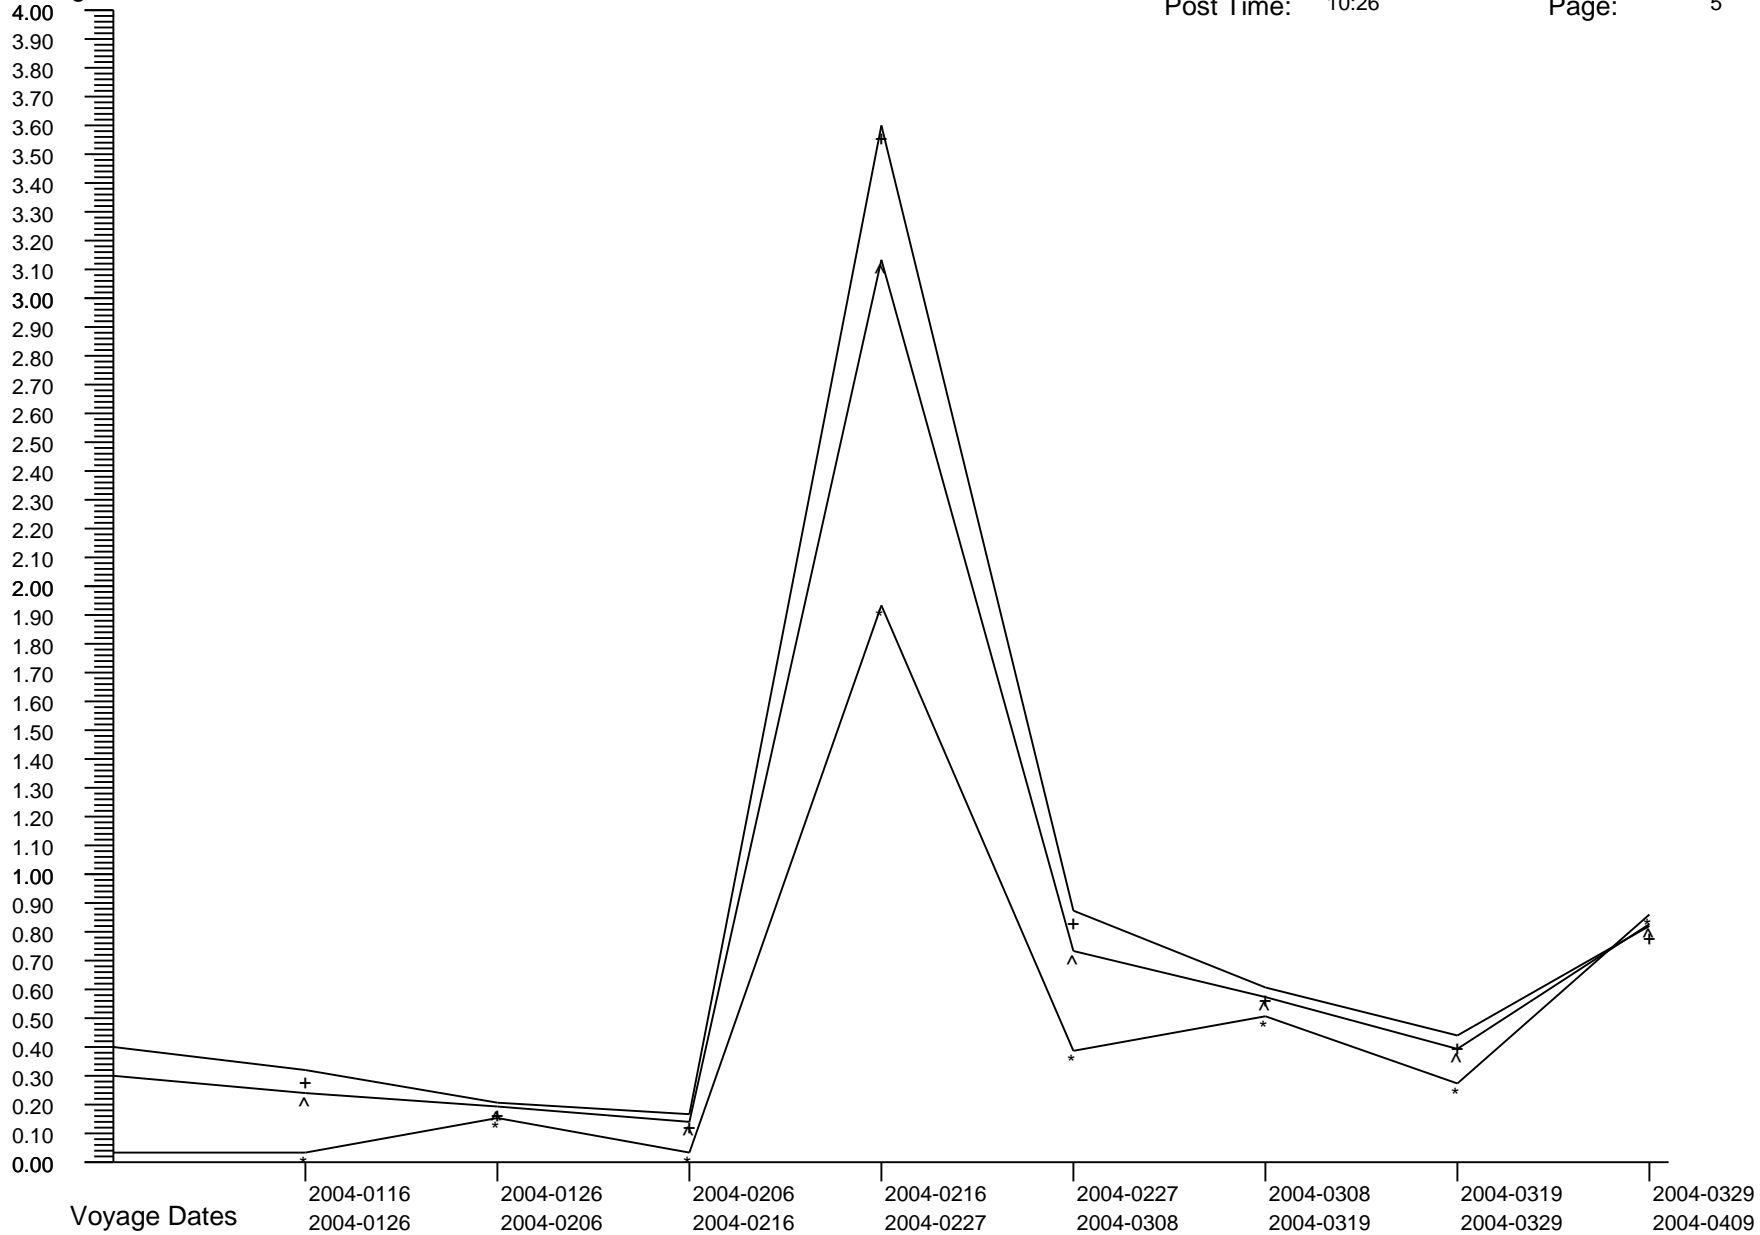

Voyage GI Percentage Summary Graph

Percentages

Crew Percent:	* =	0.0000	* =	0.1161	* =	0.2336	* =	0.3448	* =	0.1119	* =	0.0000	* =	0.1121	* =	0.3509
Pass Percent:	+ =	0.1342	+ =	0.1412	+ =	0.1458	+ =	0.2897	+ =	0.0956	+ =	0.1154	+ =	0.1726	+ =	0.2571
Comb Percent:	^ =	0.0972	^ =	0.1340	^ =	0.1716	^ =	0.3060	^ =	0.1005	^ =	0.0759	^ =	0.1558	^ =	0.2857

Voyage GI Percentage Summary Graph

Percentages

Crew Percent:	* =	0.0000	* =	0.3413	* =	0.3460	* =	0.0000	* =	0.2345	* =	0.3534	* =	0.1179	* =	0.0000
Pass Percent:	+ =	0.0000	+ =	0.2606	+ =	0.2308	+ =	0.3566	+ =	0.0453	+ =	0.1290	+ =	0.4212	+ =	0.3665
Comb Percent:	^ =	0.0000	^ =	0.2859	^ =	0.2638	^ =	0.2490	^ =	0.0980	^ =	0.1890	^ =	0.3414	^ =	0.2641

Voyage GI Percentage Summary Graph

Percentages

Crew Percent:	* =	0.0000	* =	0.1176	* =	0.0000	* =	1.9002	* =	0.3517	* =	0.4706	* =	0.2375	* =	0.8284
Pass Percent:	+ =	0.2875	+ =	0.1739	+ =	0.1352	+ =	3.5665	+ =	0.8368	+ =	0.5714	+ =	0.4078	+ =	0.7836
Comb Percent:	^ =	0.2039	^ =	0.1587	^ =	0.1049	^ =	3.1033	^ =	0.6991	^ =	0.5424	^ =	0.3608	^ =	0.7957