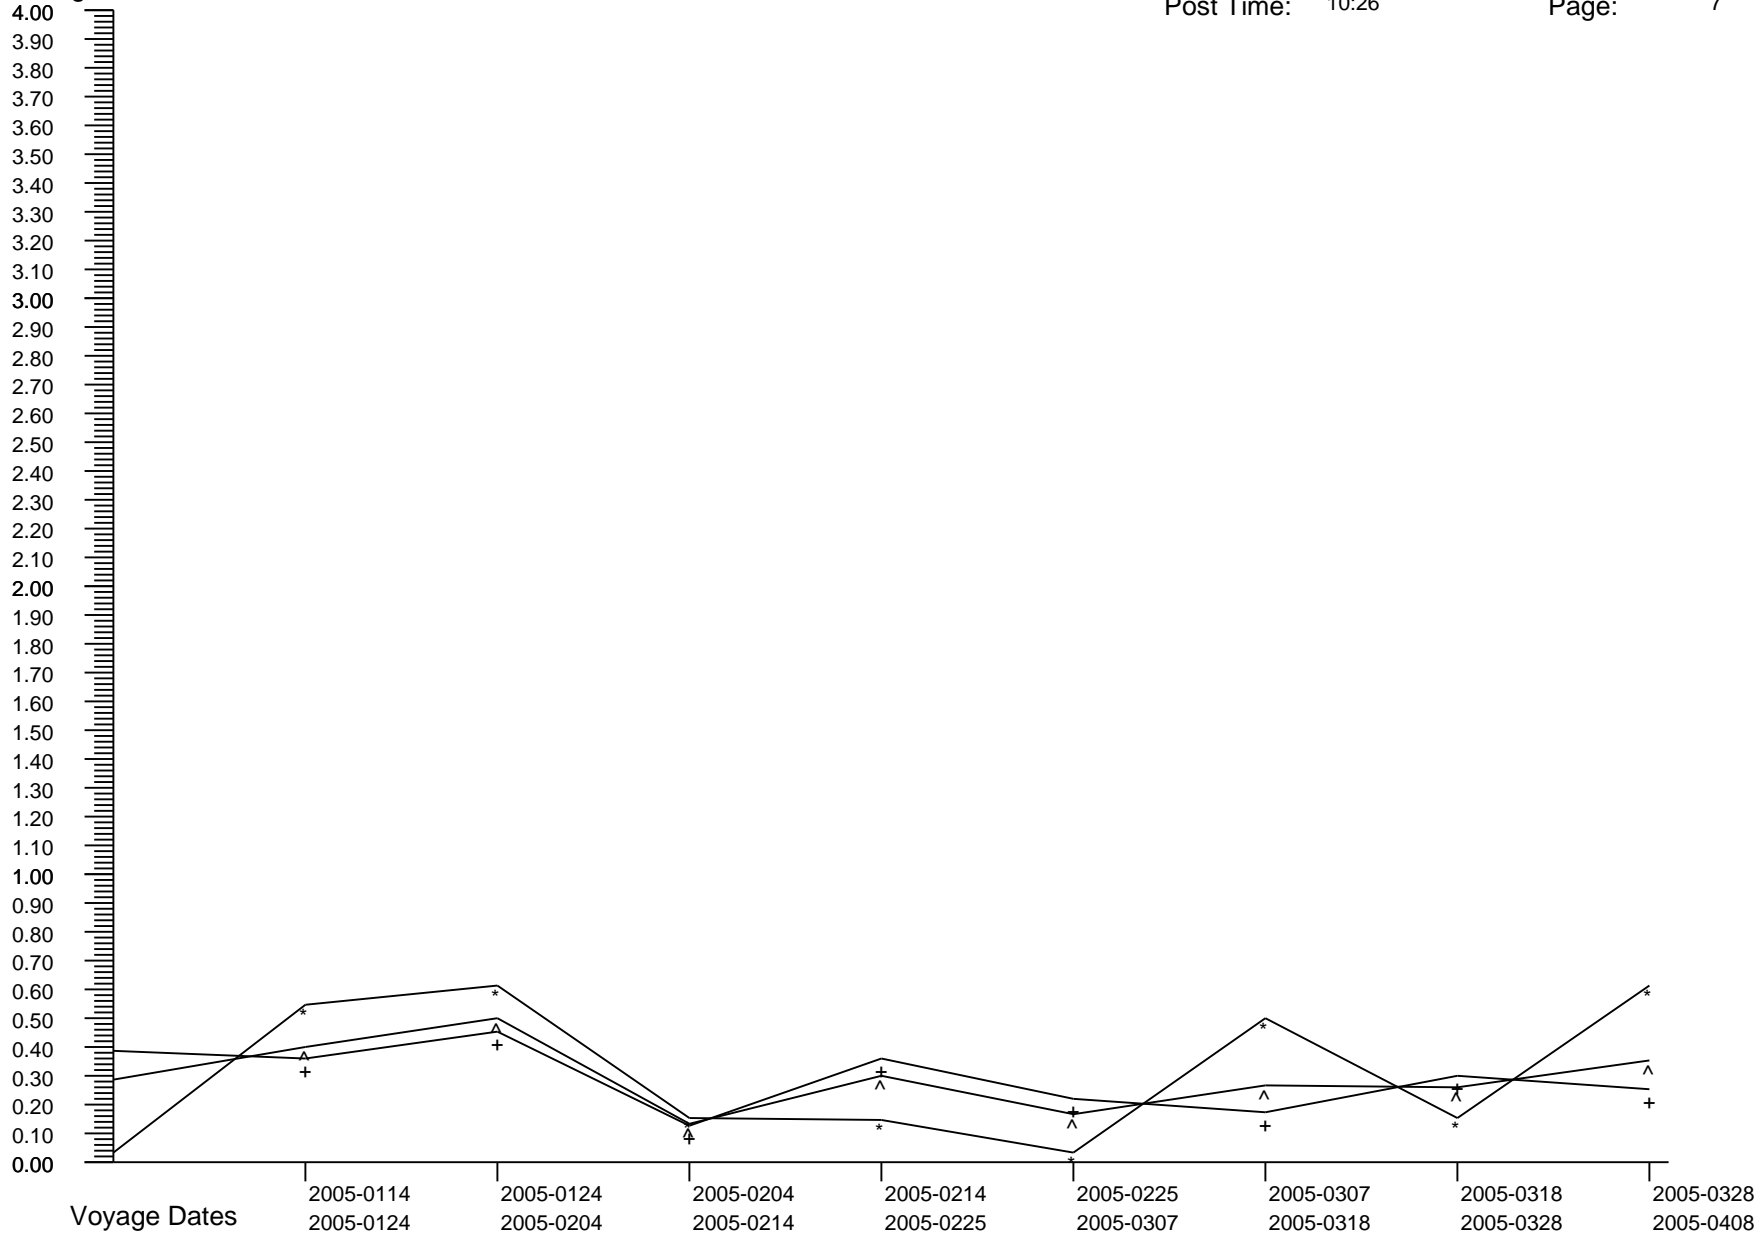

Voyage GI Percentage Summary Graph

Percentages

Crew Percent:	* =	0.5155	* =	0.5807	* =	0.1168	* =	0.1156	* =	0.0000	* =	0.4651	* =	0.1174	* =	0.5800
Pass Percent:	+ =	0.3286	+ =	0.4196	+ =	0.0938	+ =	0.3247	+ =	0.1875	+ =	0.1376	+ =	0.2673	+ =	0.2215
Comb Percent:	^ =	0.3687	^ =	0.4657	^ =	0.1004	^ =	0.2648	^ =	0.1335	^ =	0.2303	^ =	0.2260	^ =	0.3206