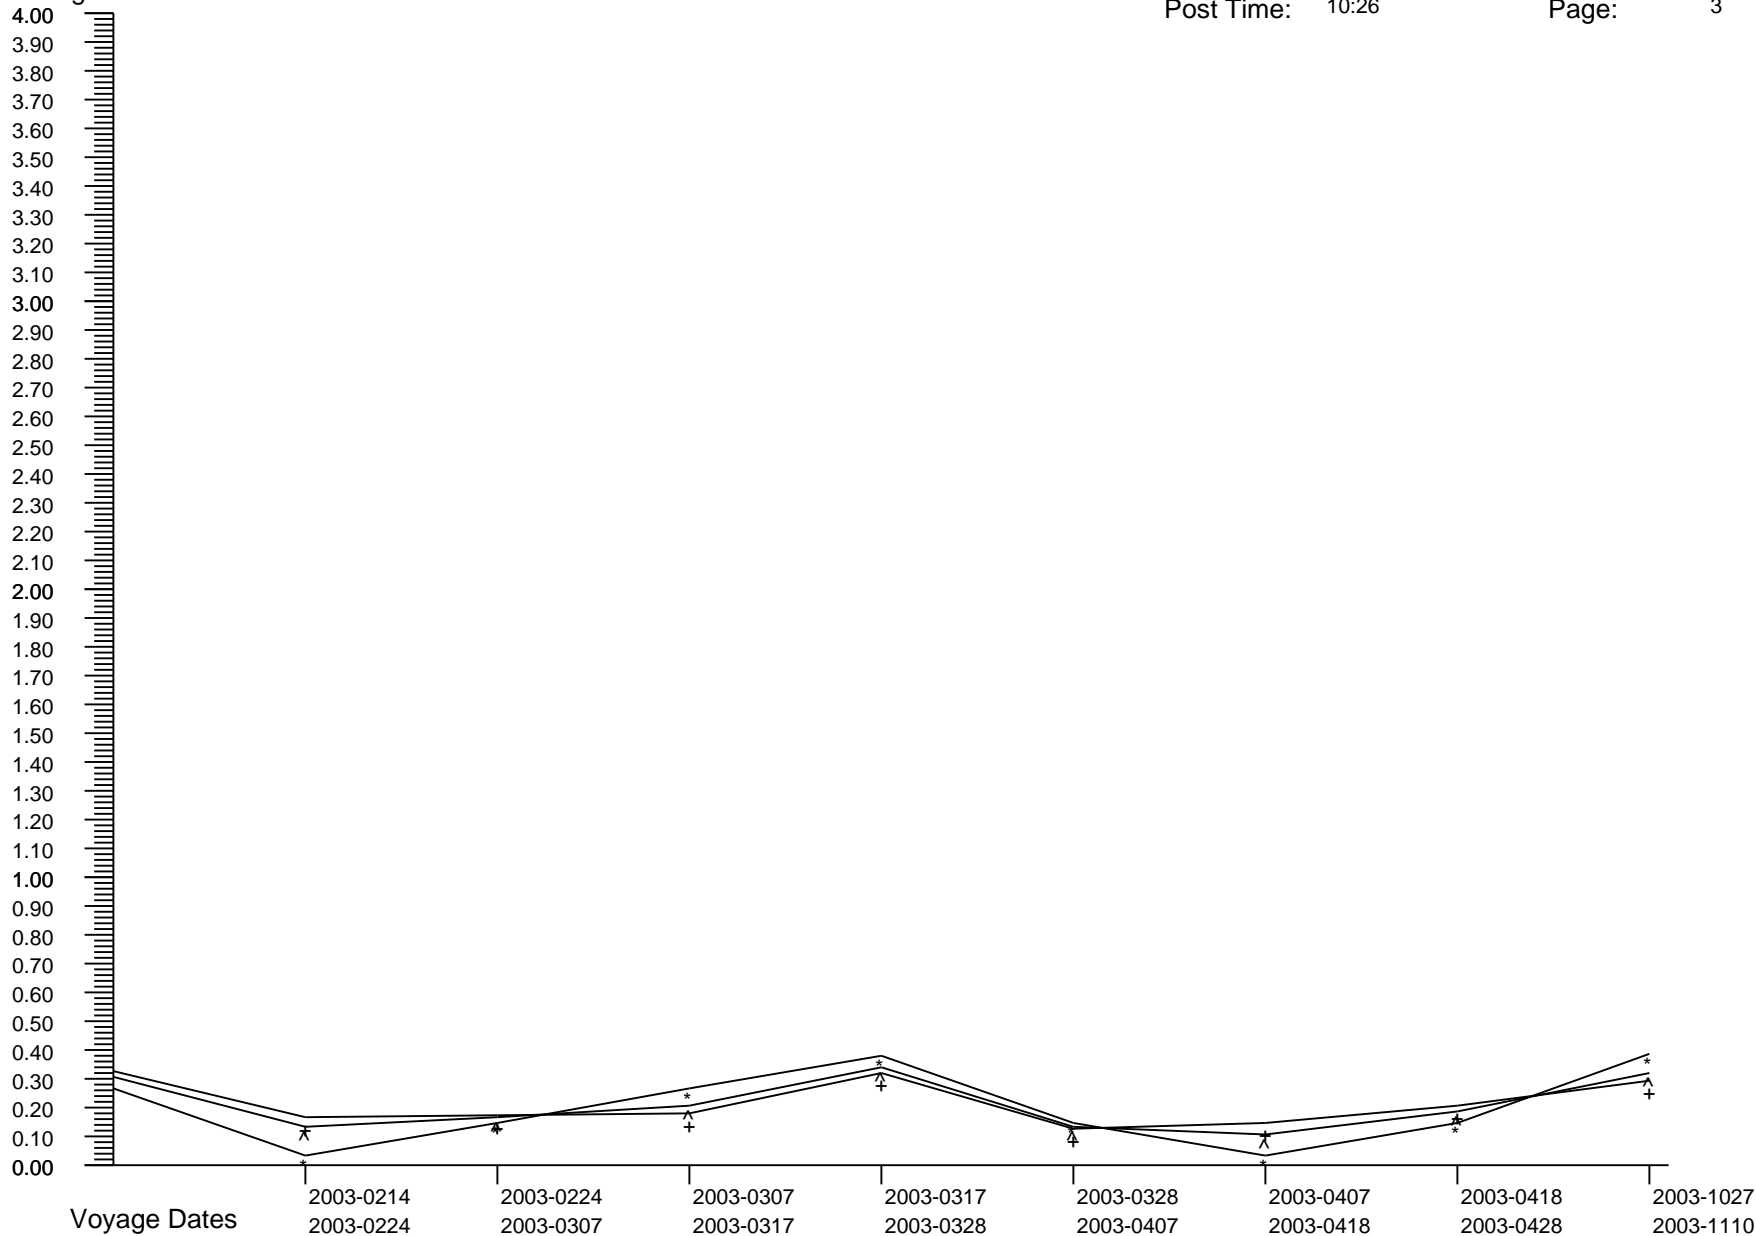

Voyage GI Percentage Summary Graph

Percentages

Crew Percent:	* =	0.1178	* =	0.2342	* =	0.1193	* =	0.2372	* =	0.0000	* =	0.1178	* =	0.1168	* =	0.4711
Pass Percent:	+ =	0.0970	+ =	0.0000	+ =	0.0490	+ =	0.2463	+ =	0.0000	+ =	0.0487	+ =	0.0962	+ =	0.3878
Comb Percent:	^ =	0.1031	^ =	0.0671	^ =	0.0695	^ =	0.2436	^ =	0.0000	^ =	0.0689	^ =	0.1022	^ =	0.4121

Voyage GI Percentage Summary Graph

Percentages

Crew Percent:	* =	0.7001	* =	0.2358	* =	0.3546	* =	0.2353	* =	0.3546	* =	0.1188	* =	0.1181	* =	0.2358
Pass Percent:	+ =	0.3124	+ =	0.2953	+ =	1.6572	+ =	0.2065	+ =	0.0000	+ =	0.2330	+ =	0.6455	+ =	0.2931
Comb Percent:	^ =	0.4196	^ =	0.2778	^ =	1.2847	^ =	0.2140	^ =	0.1006	^ =	0.2008	^ =	0.4893	^ =	0.2763

Voyage GI Percentage Summary Graph

Percentages

Crew Percent:	* =	0.0000	* =	0.1161	* =	0.2336	* =	0.3448	* =	0.1119	* =	0.0000	* =	0.1121	* =	0.3509
Pass Percent:	+ =	0.1342	+ =	0.1412	+ =	0.1458	+ =	0.2897	+ =	0.0956	+ =	0.1154	+ =	0.1726	+ =	0.2571
Comb Percent:	^ =	0.0972	^ =	0.1340	^ =	0.1716	^ =	0.3060	^ =	0.1005	^ =	0.0759	^ =	0.1558	^ =	0.2857