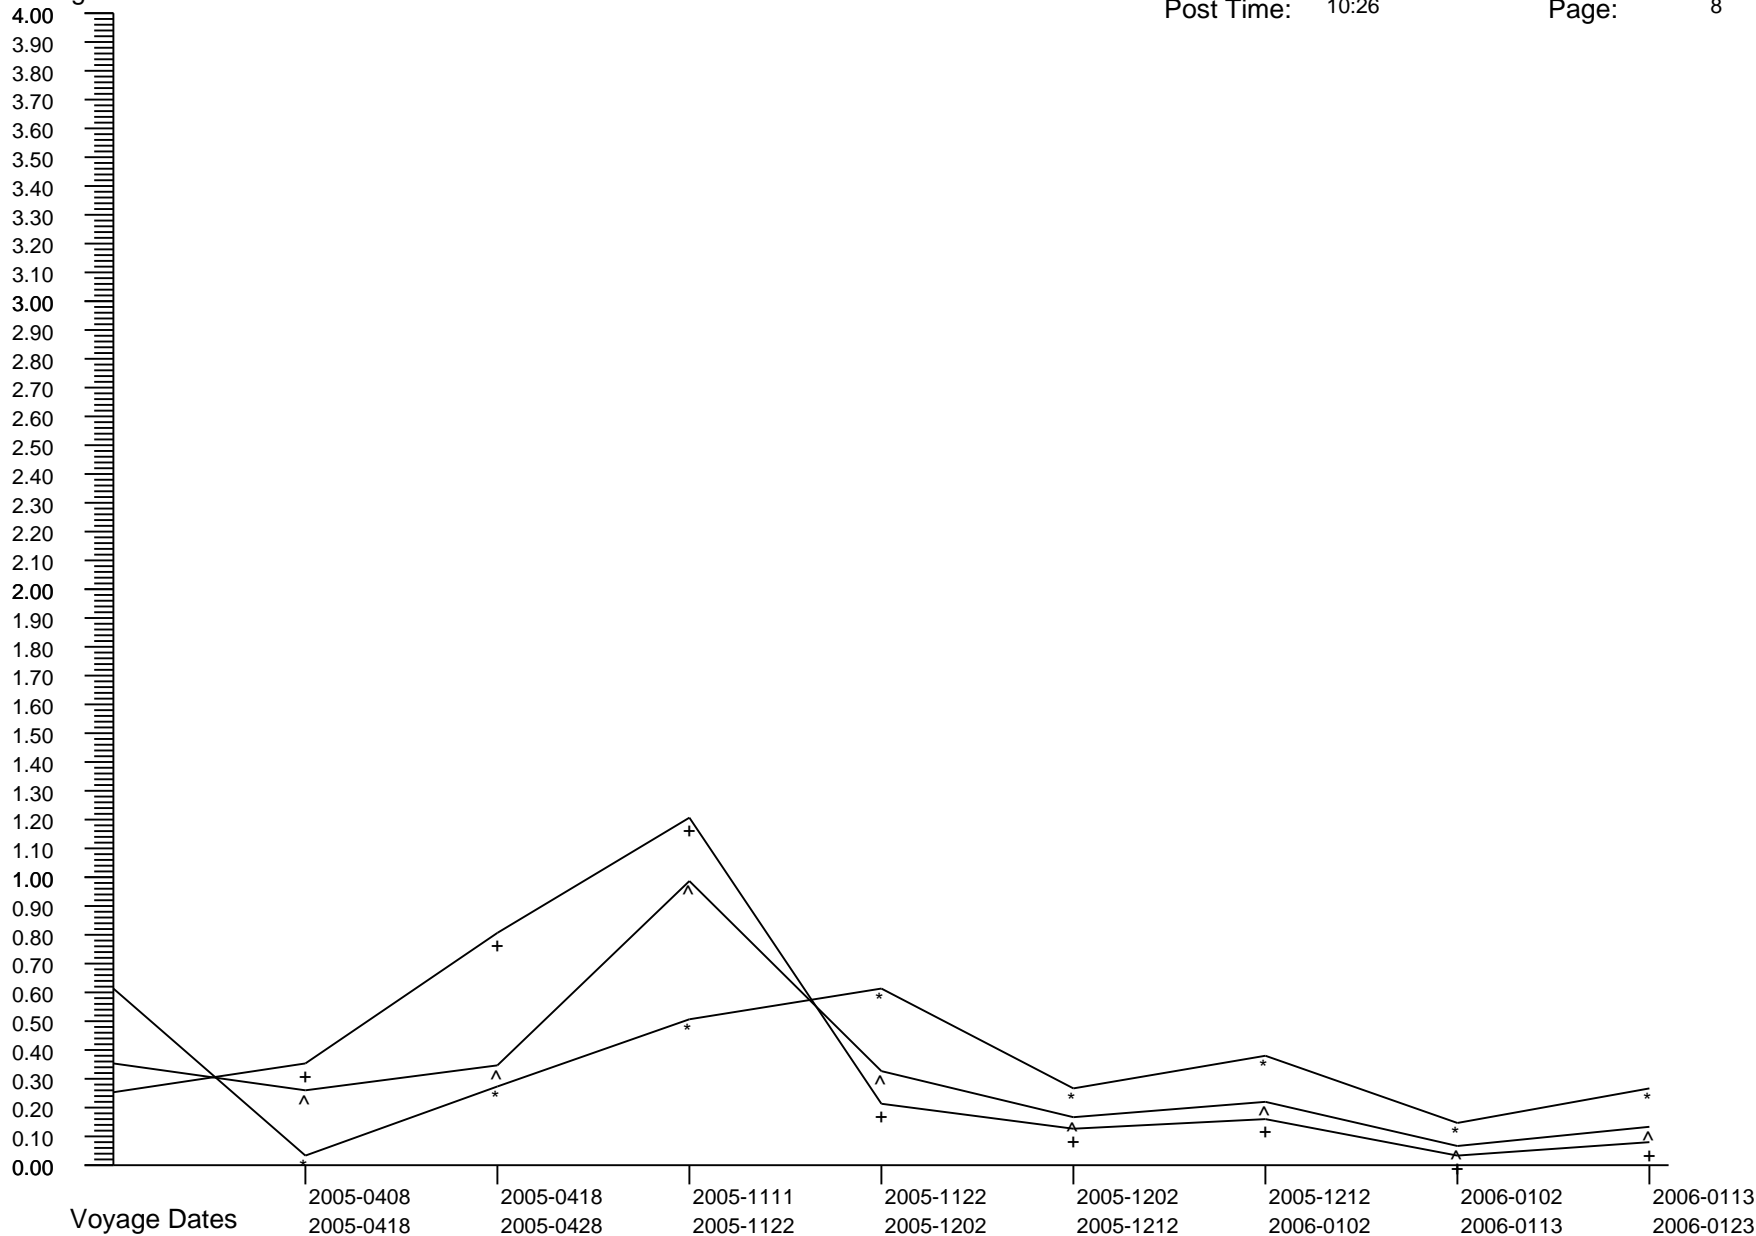

Voyage GI Percentage Summary Graph

Percentages

Crew Percent:	* =	0.0000	* =	0.2407	* =	0.4728	* =	0.5807	* =	0.2356	* =	0.3492	* =	0.1161	* =	0.2312
Pass Percent:	+ =	0.3195	+ =	0.7752	+ =	1.1733	+ =	0.1828	+ =	0.0939	+ =	0.1284	+ =	0.0000	+ =	0.0473
Comb Percent:	^ =	0.2282	^ =	0.3125	^ =	0.9555	^ =	0.2952	^ =	0.1342	^ =	0.1878	^ =	0.0327	^ =	0.1007