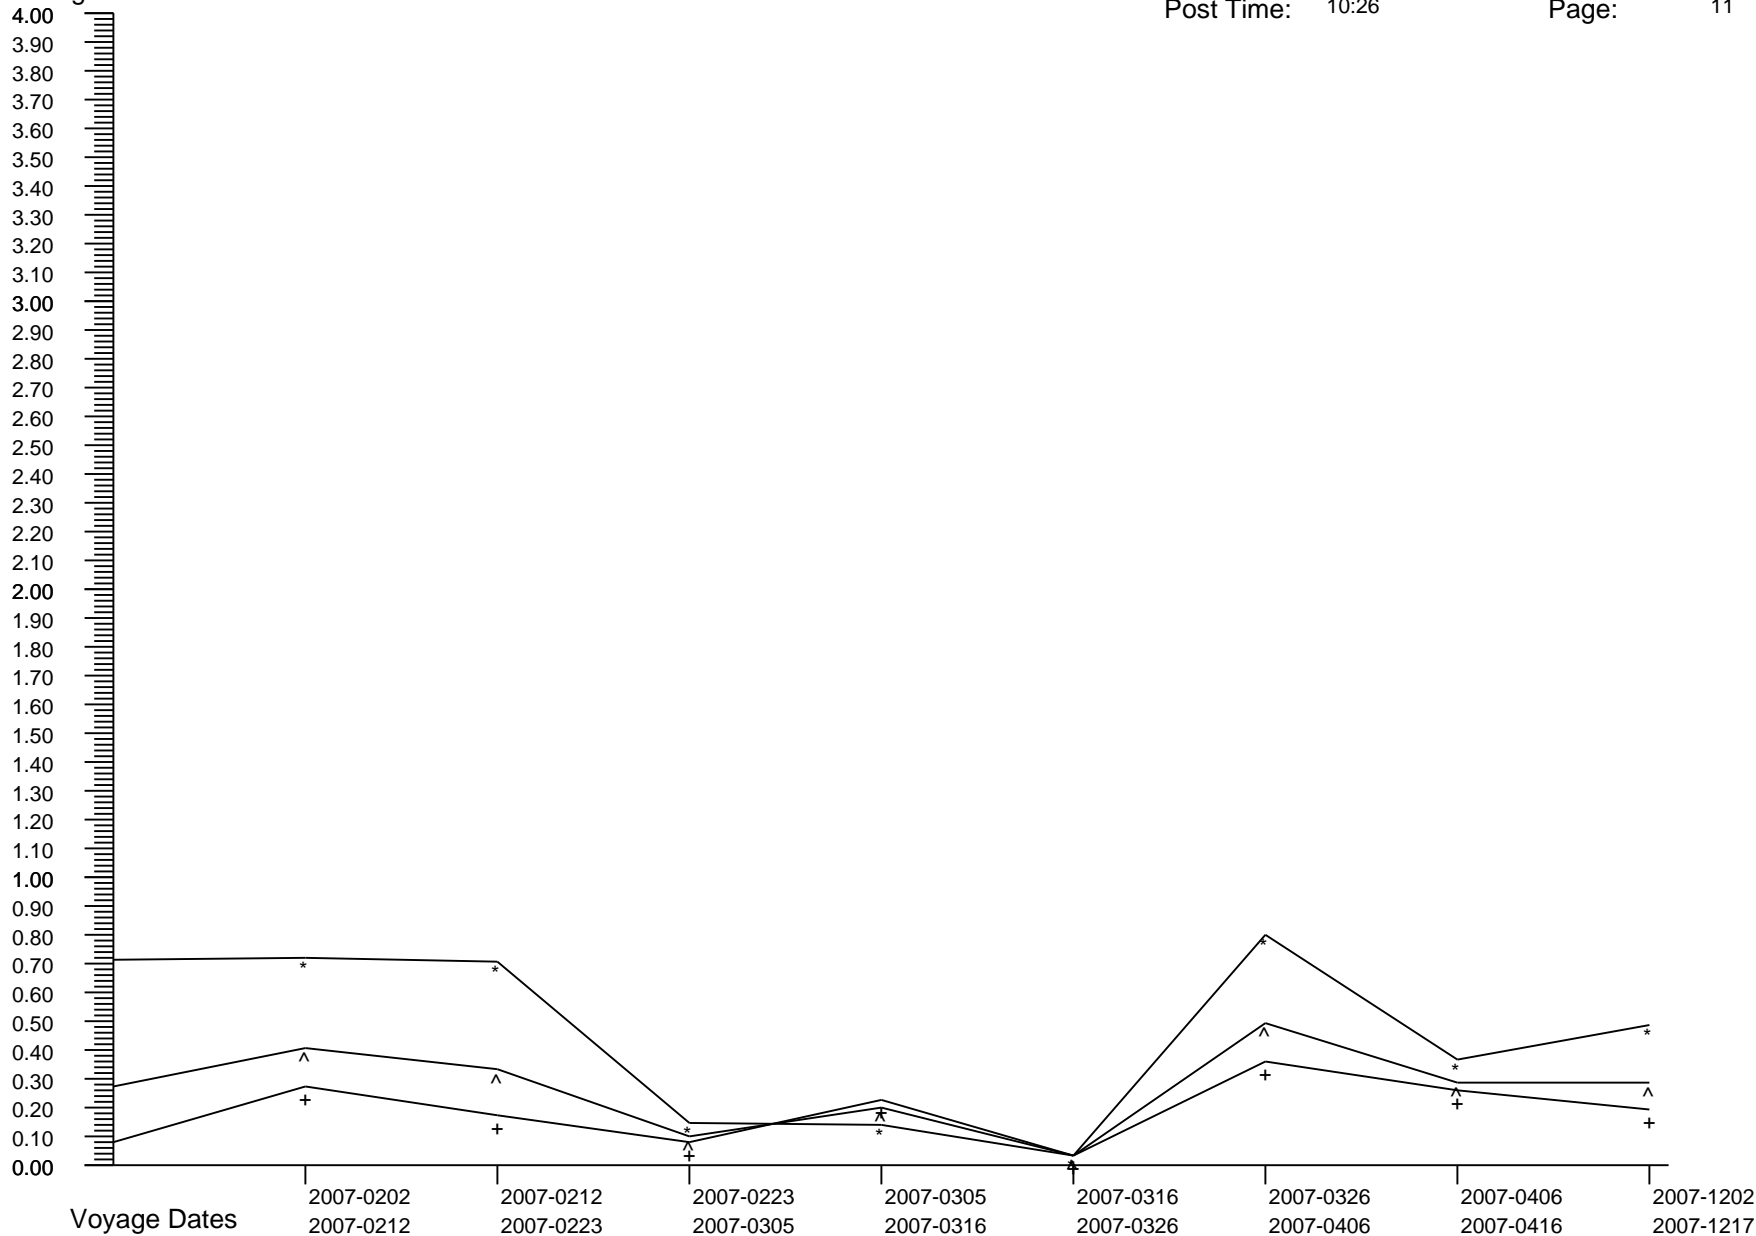

Voyage GI Percentage Summary Graph

Percentages

Crew Percent:	* =	0.6849	* =	0.6749	* =	0.1104	* =	0.1079	* =	0.0000	* =	0.7684	* =	0.3304	* =	0.4505
Pass Percent:	+ =	0.2407	+ =	0.1431	+ =	0.0484	+ =	0.1947	+ =	0.0000	+ =	0.3299	+ =	0.2248	+ =	0.1586
Comb Percent:	^ =	0.3725	^ =	0.3014	^ =	0.0673	^ =	0.1677	^ =	0.0000	^ =	0.4616	^ =	0.2554	^ =	0.2519