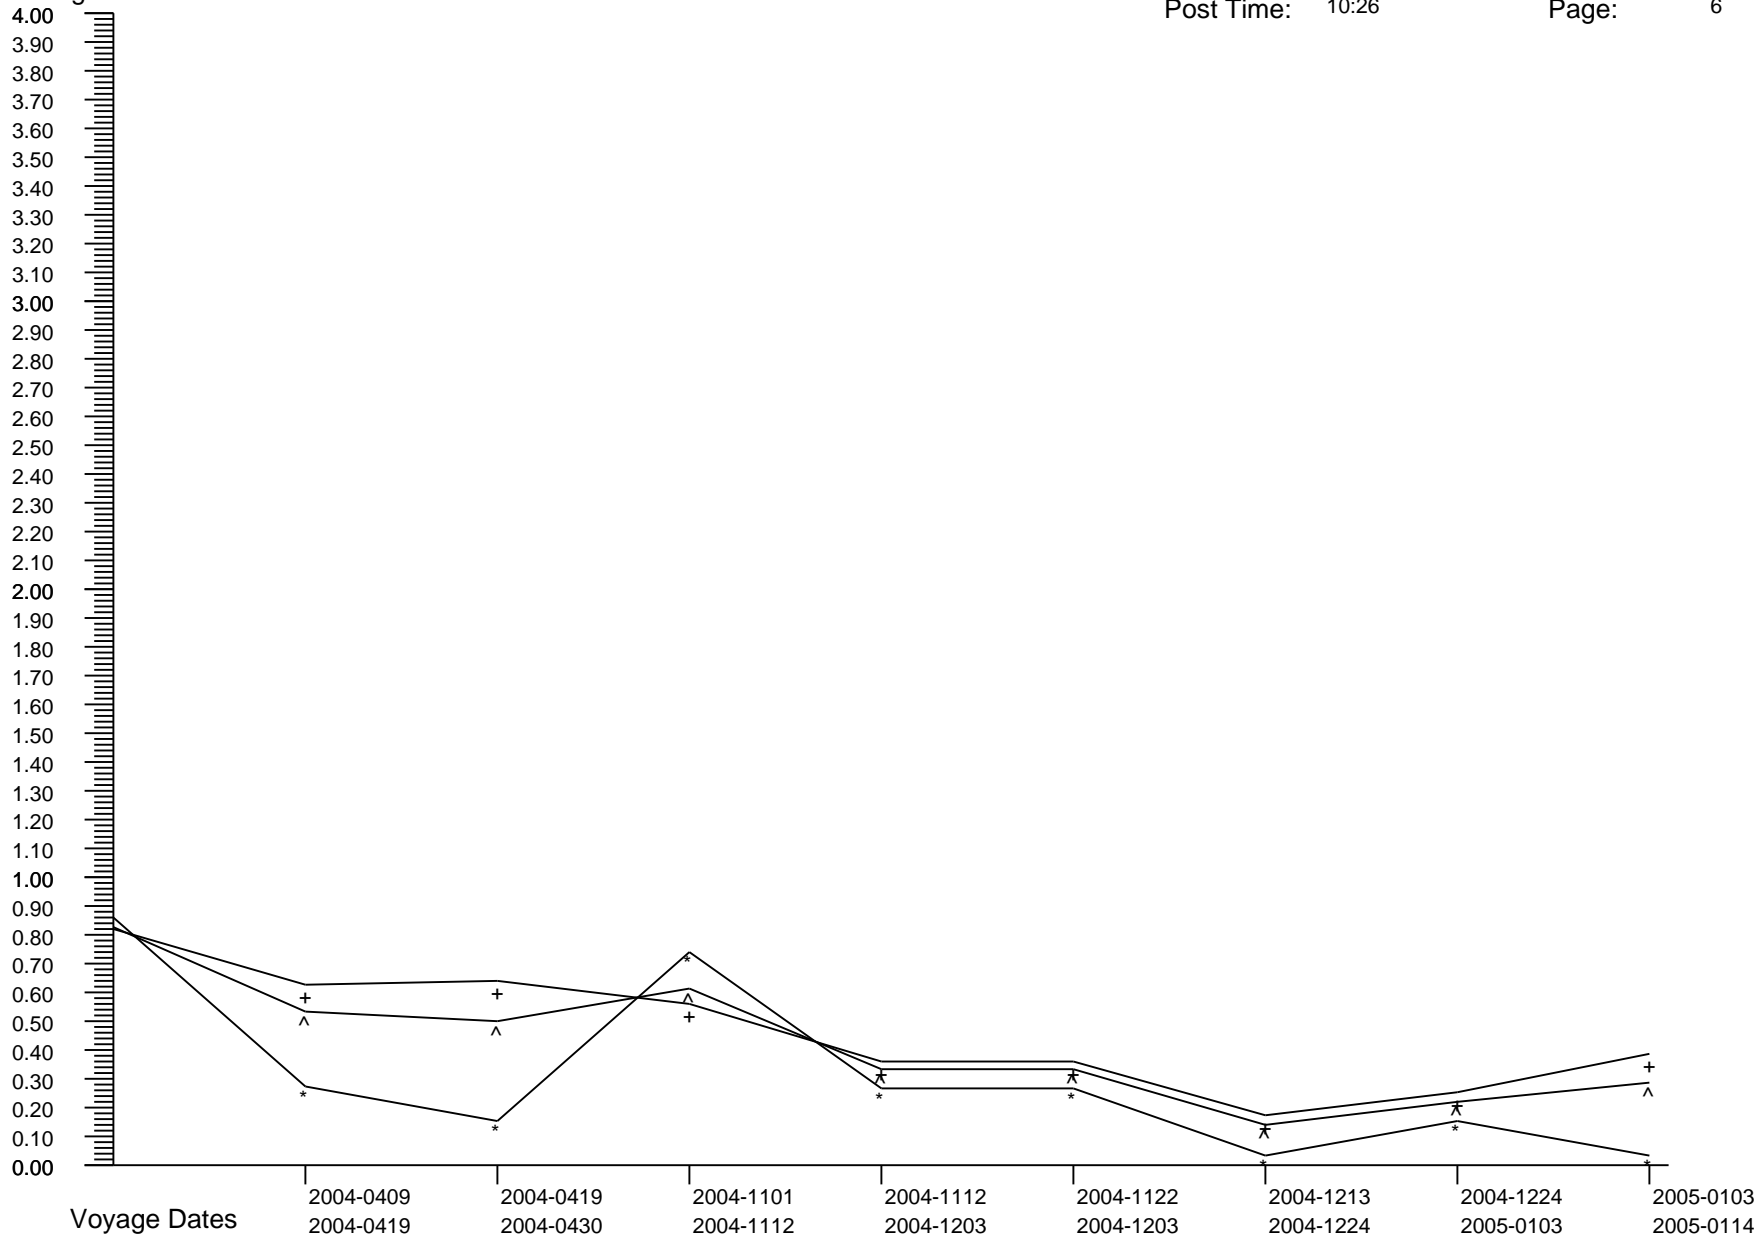

Voyage GI Percentage Summary Graph

Percentages

Crew Percent:	* =	0.2378	* =	0.1185	* =	0.7075	* =	0.2331	* =	0.2331	* =	0.0000	* =	0.1168	* =	0.0000
Pass Percent:	+ =	0.5905	+ =	0.6041	+ =	0.5258	+ =	0.3297	+ =	0.3297	+ =	0.1367	+ =	0.2170	+ =	0.3538
Comb Percent:	^ =	0.4981	^ =	0.4673	^ =	0.5818	^ =	0.3019	^ =	0.3019	^ =	0.1055	^ =	0.1899	^ =	0.2563