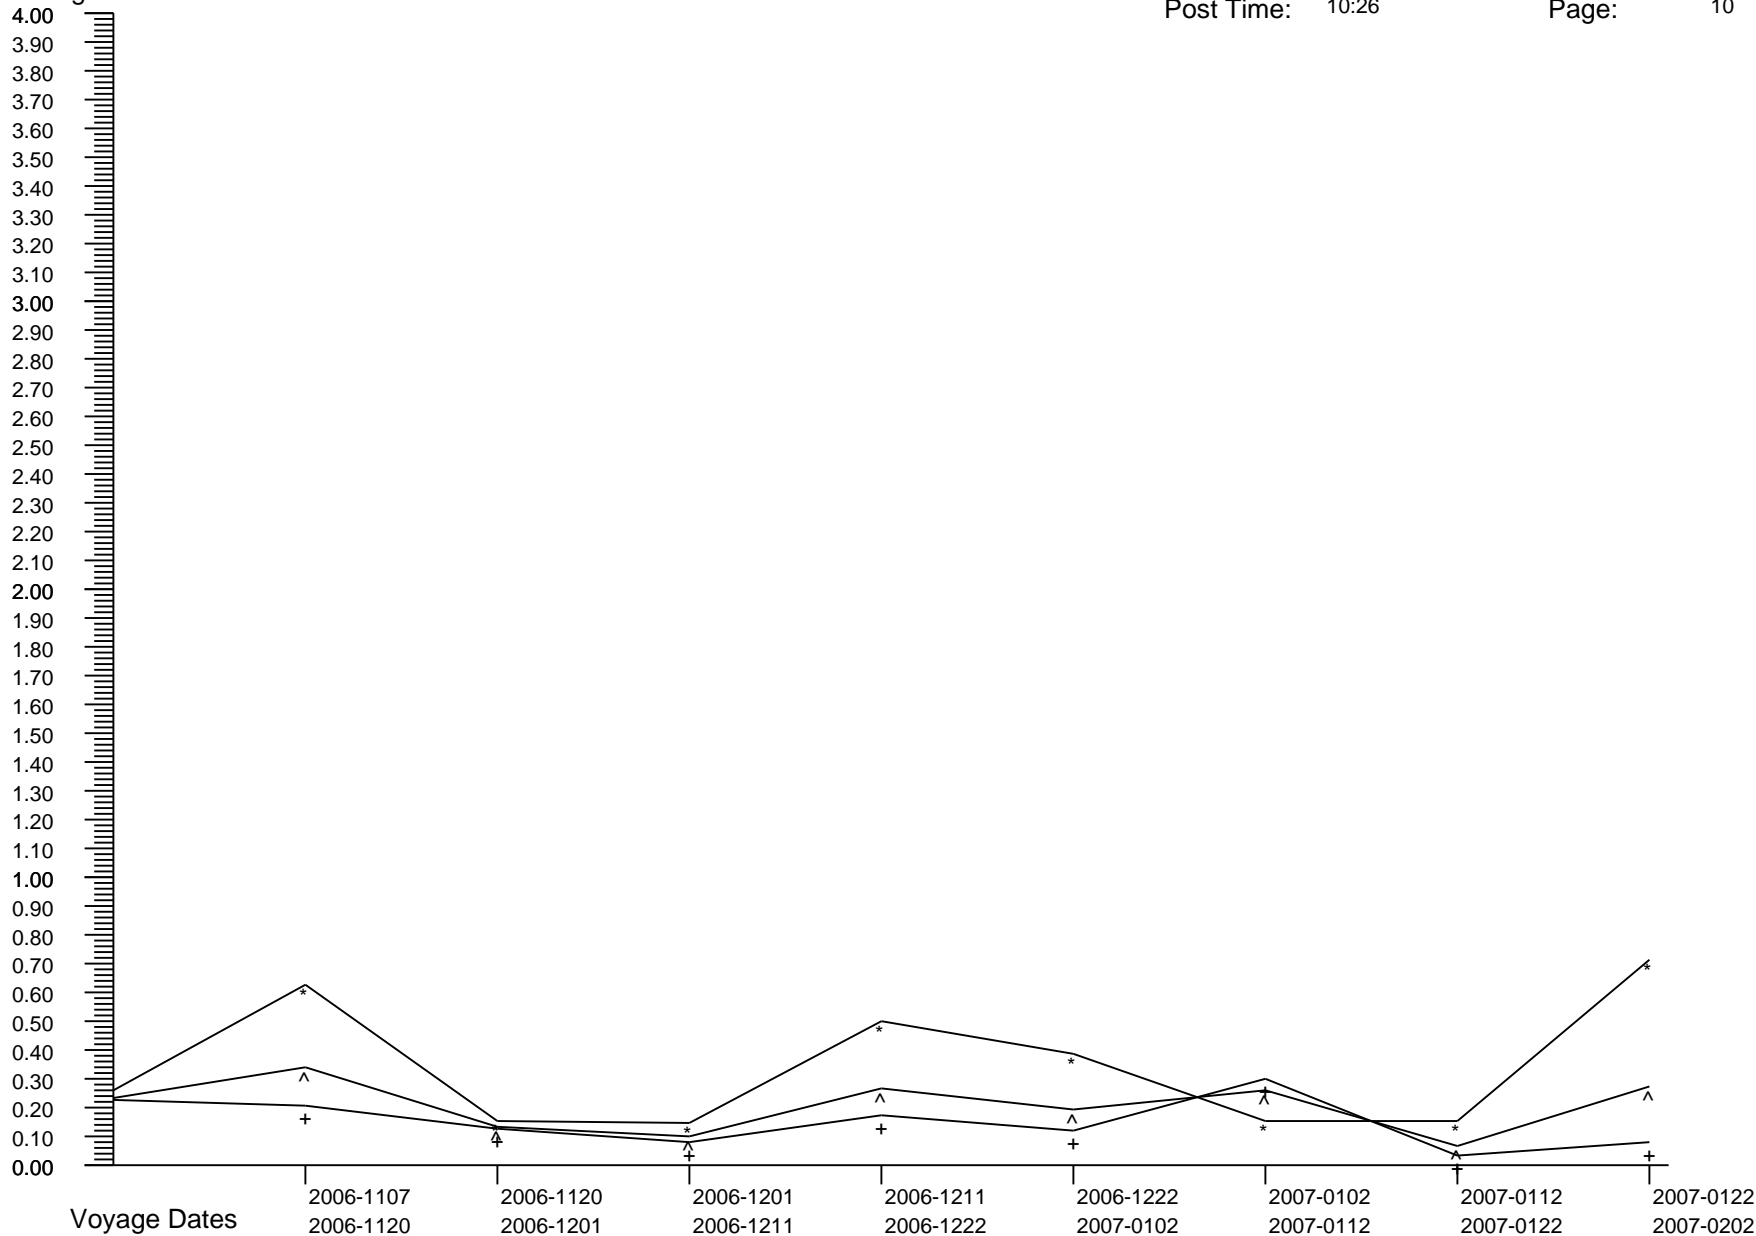

Voyage GI Percentage Summary Graph

Percentages

Crew Percent:	* =	0.5903	* =	0.1171	* =	0.1166	* =	0.4700	* =	0.3509	* =	0.1179	* =	0.1171	* =	0.6810
Pass Percent:	+ =	0.1712	+ =	0.0951	+ =	0.0474	+ =	0.1420	+ =	0.0873	+ =	0.2699	+ =	0.0000	+ =	0.0490
Comb Percent:	^ =	0.3078	^ =	0.1014	^ =	0.0674	^ =	0.2362	^ =	0.1589	^ =	0.2279	^ =	0.0335	^ =	0.2397