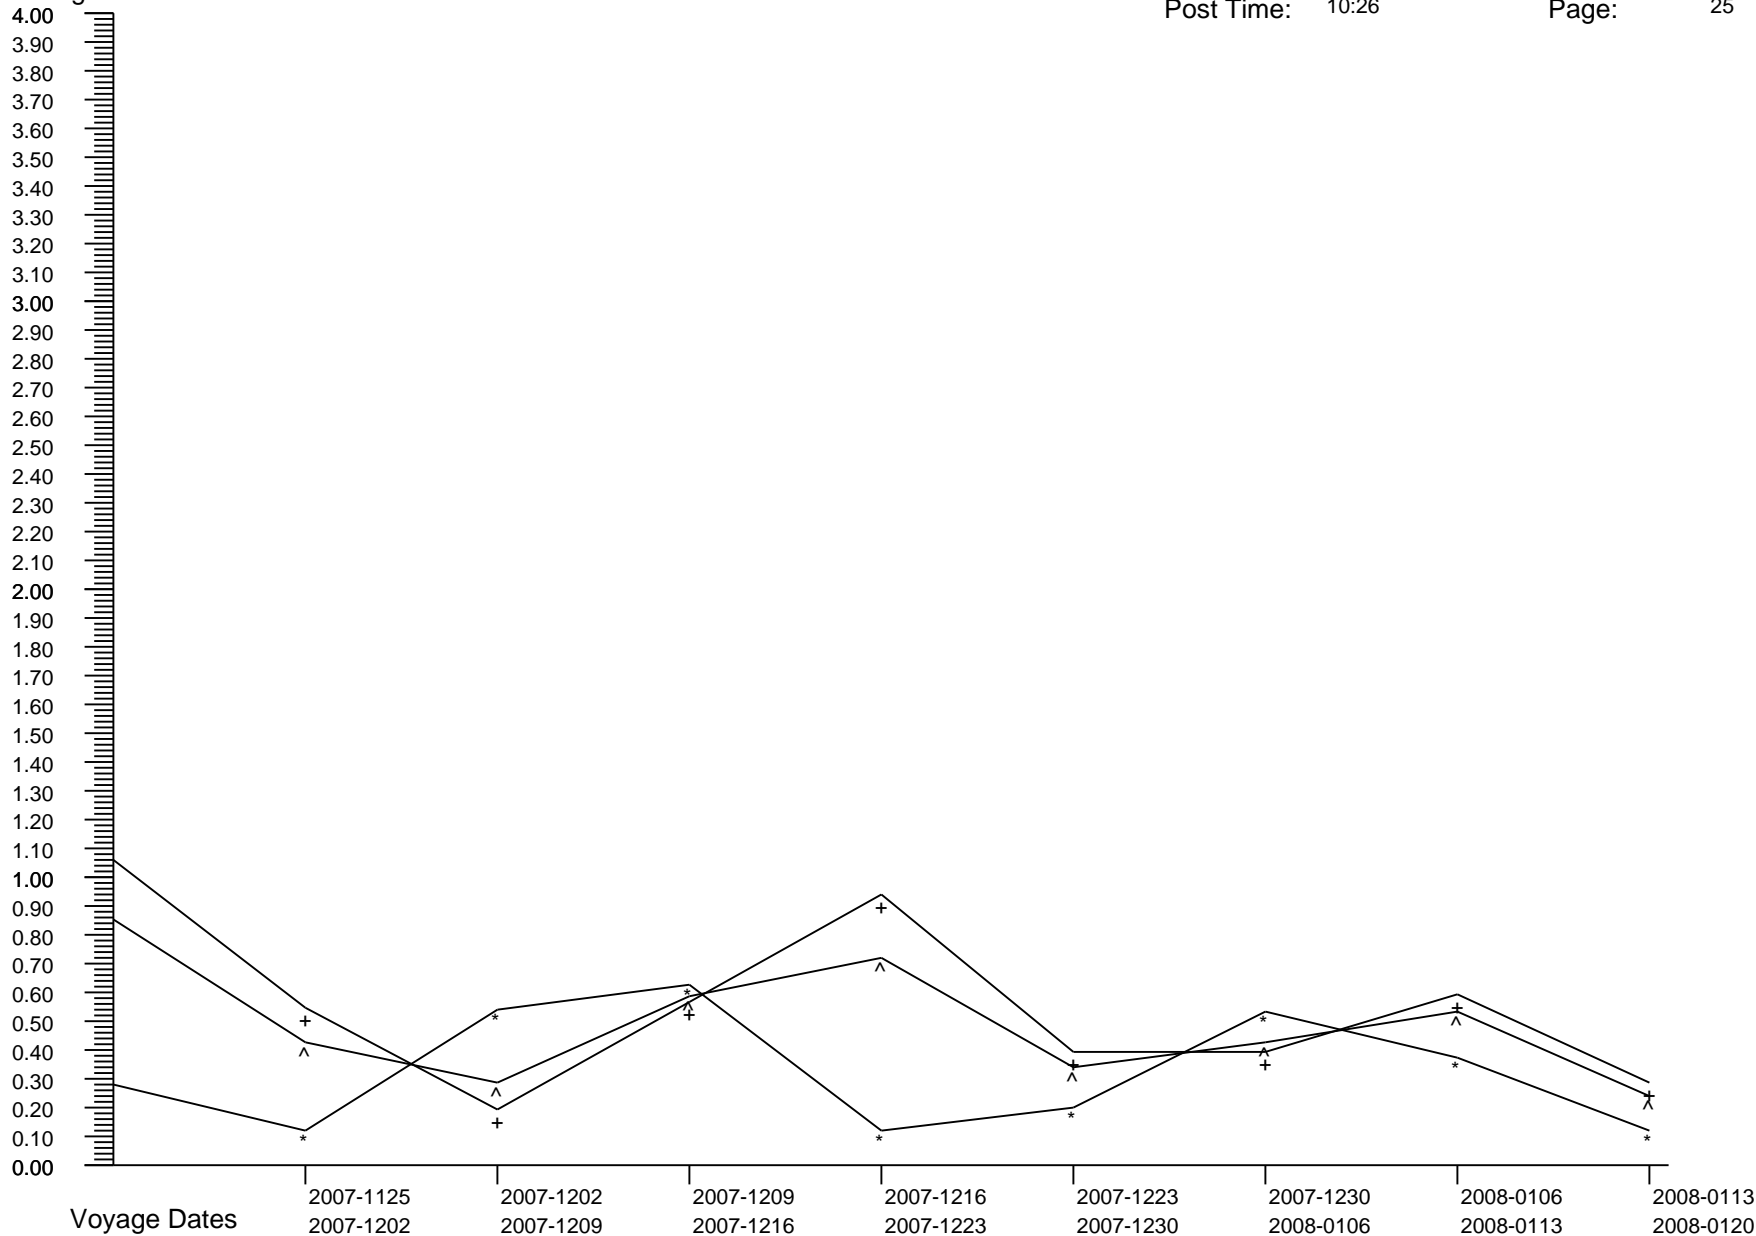

Voyage GI Percentage Summary Graph

Percentages

Crew Percent:	* =	0.0838	* =	0.5068	* =	0.5922	* =	0.0838	* =	0.1667	* =	0.5004	* =	0.3373	* =	0.0845
Pass Percent:	+ =	0.5123	+ =	0.1591	+ =	0.5364	+ =	0.9042	+ =	0.3604	+ =	0.3589	+ =	0.5580	+ =	0.2527
Comb Percent:	^ =	0.3938	^ =	0.2543	^ =	0.5516	^ =	0.6871	^ =	0.3091	^ =	0.3962	^ =	0.4986	^ =	0.2069