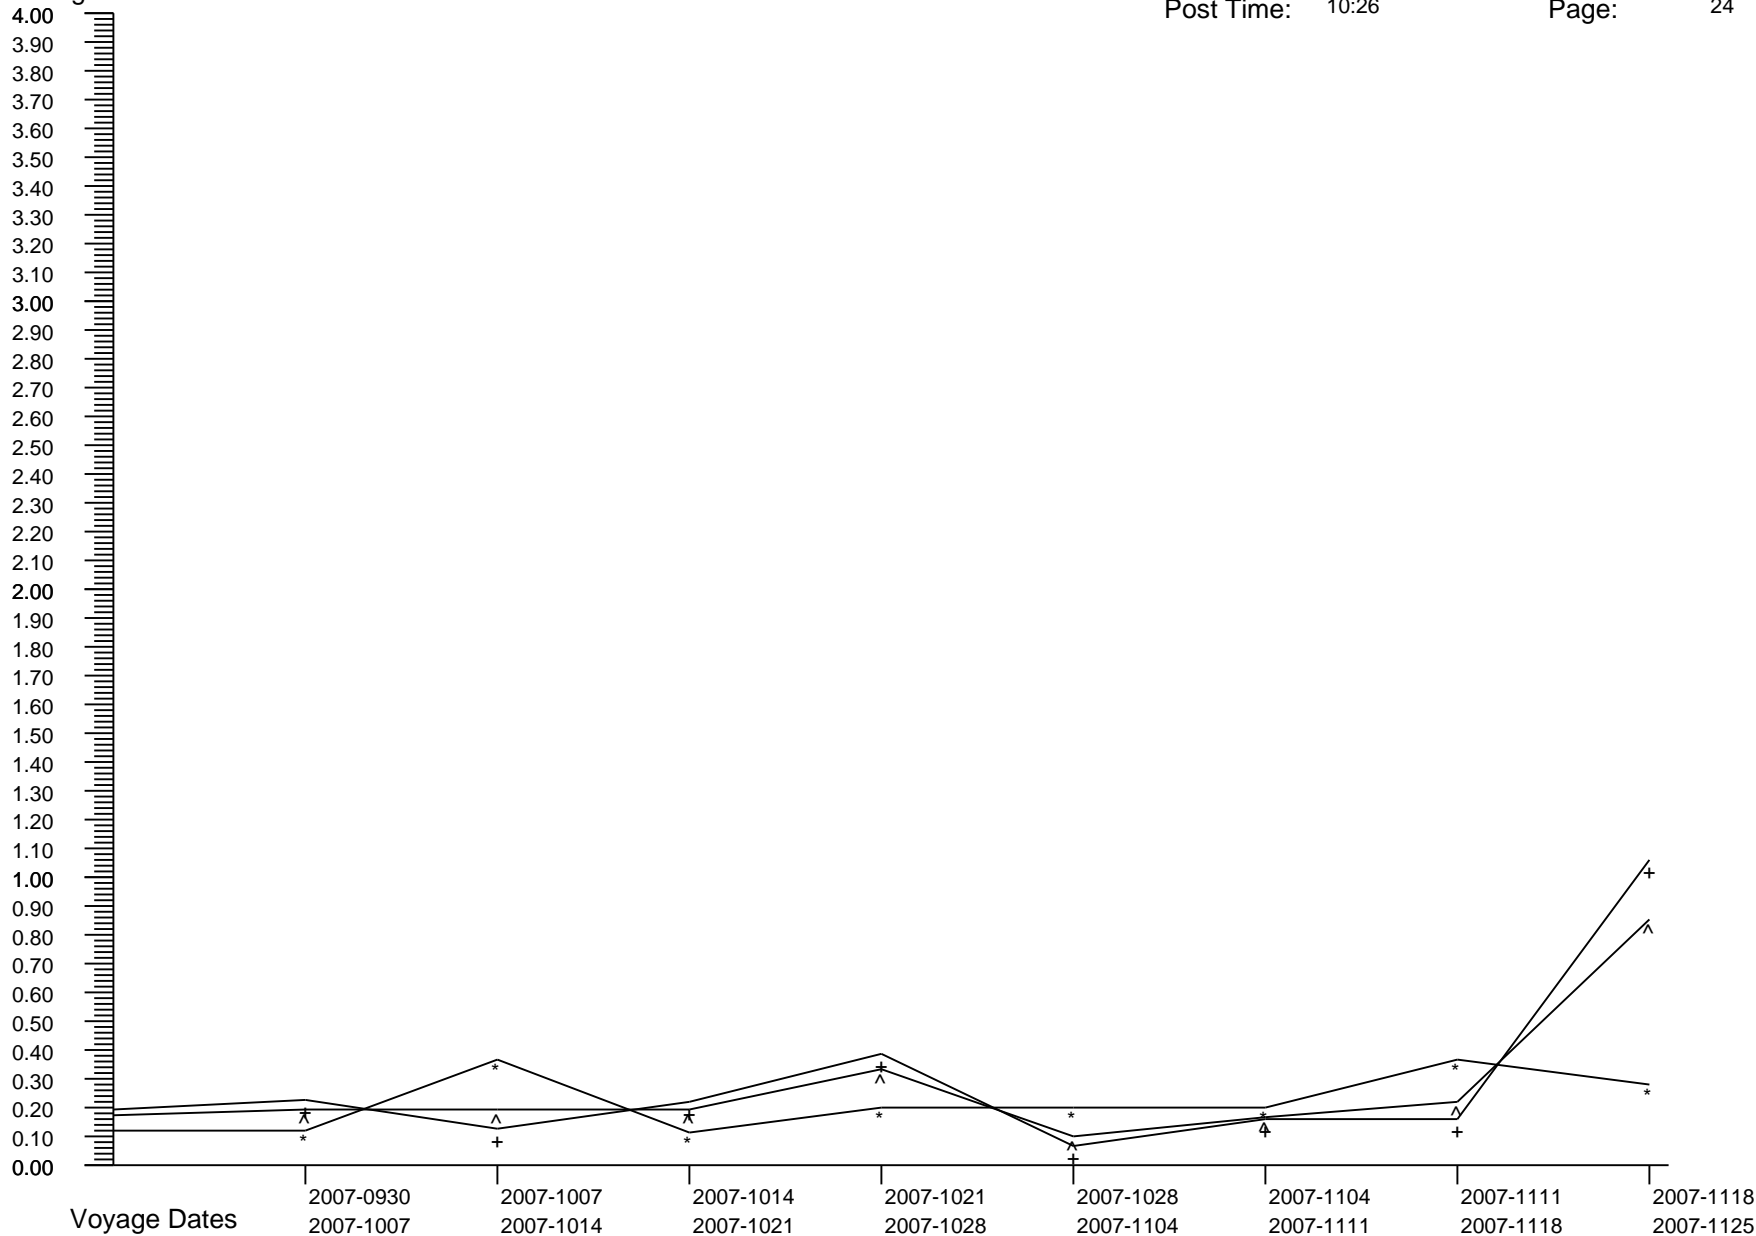

Voyage GI Percentage Summary Graph

Caribbean Princess
Post Date: 2009-0603
Post Time: 10:26

Print Date: 2009-0610
Print Time: 19:23
Page: 24

Percentages

Crew Percent:	* =	0.0838	* =	0.3336	* =	0.0833	* =	0.1661	* =	0.1665	* =	0.1672	* =	0.3356	* =	0.2490
Pass Percent:	+ =	0.1911	+ =	0.0951	+ =	0.1879	+ =	0.3509	+ =	0.0320	+ =	0.1251	+ =	0.1290	+ =	1.0238
Comb Percent:	^ =	0.1615	^ =	0.1608	^ =	0.1593	^ =	0.2996	^ =	0.0694	^ =	0.1365	^ =	0.1863	^ =	0.8175