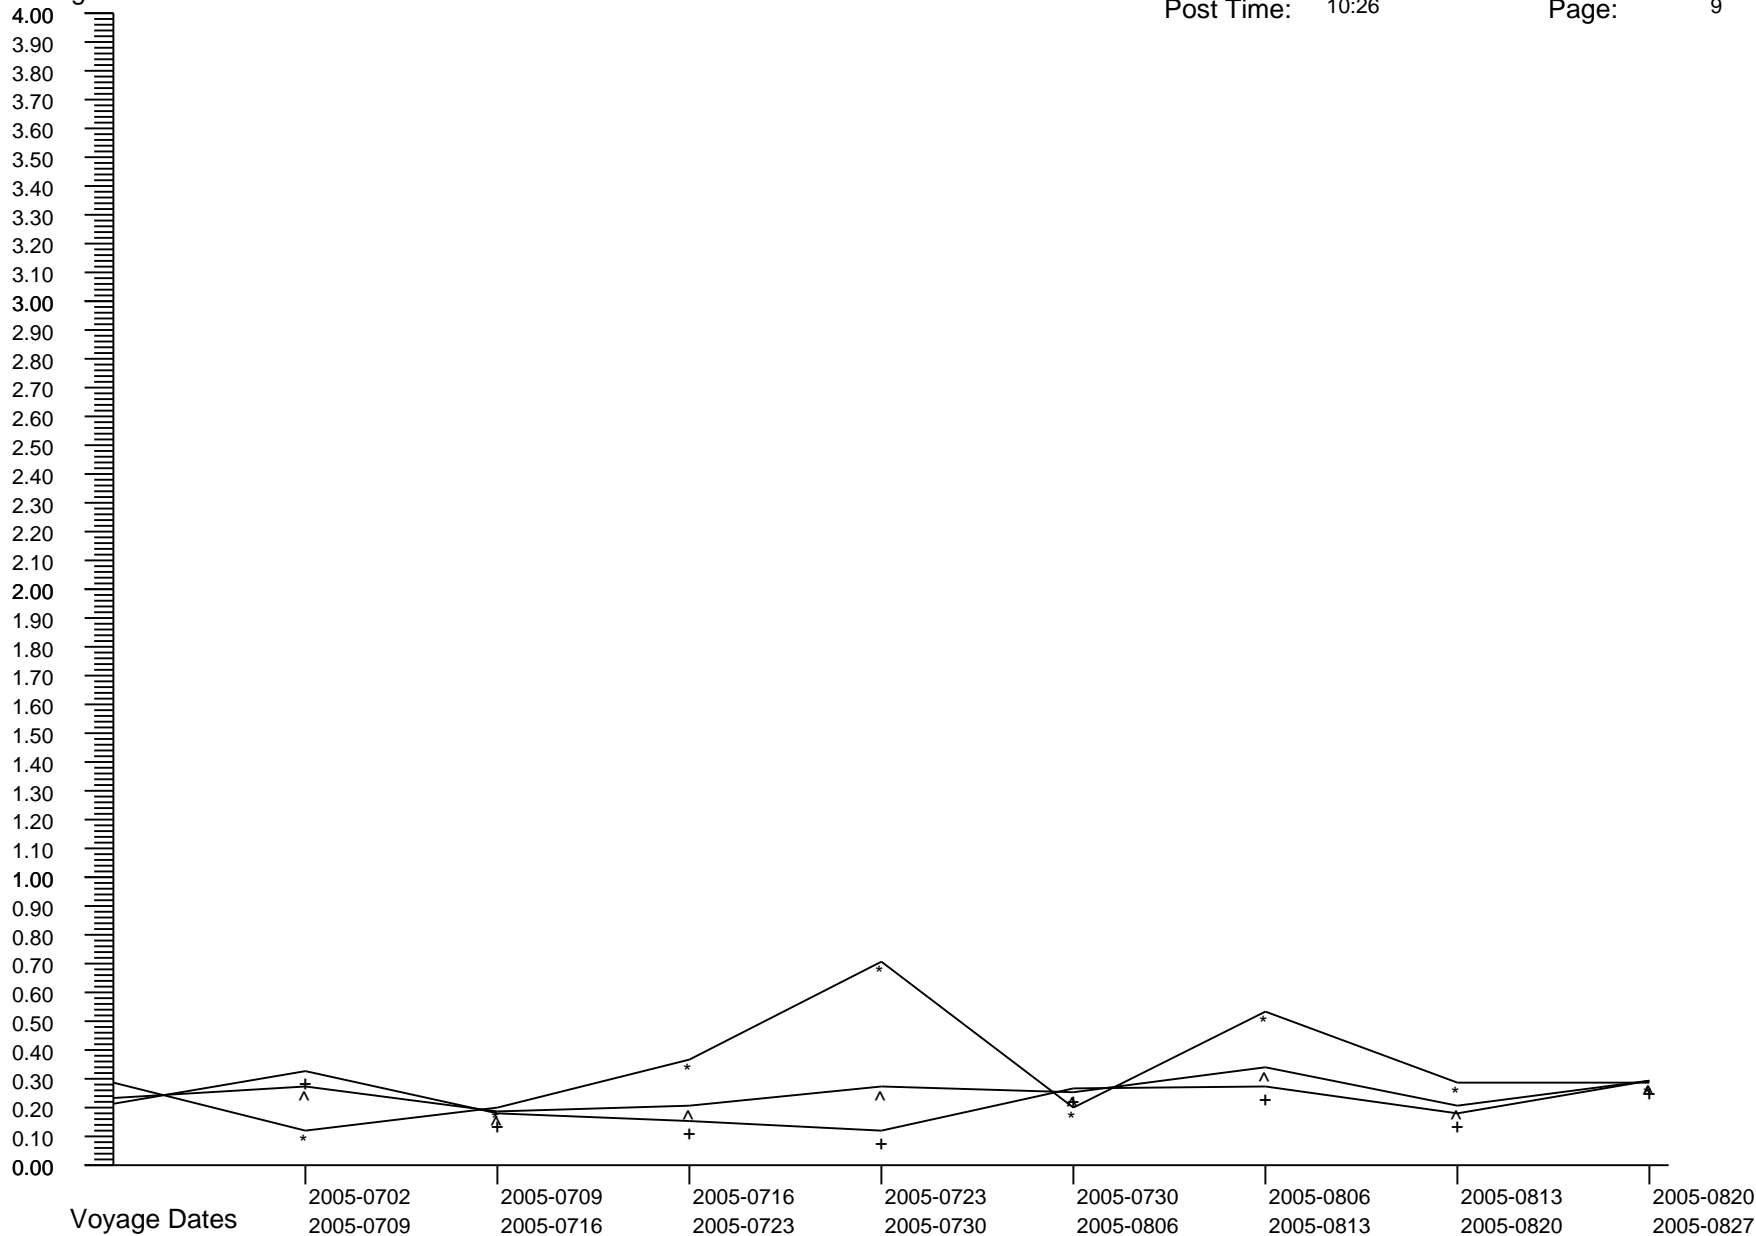

Voyage GI Percentage Summary Graph

Caribbean Princess
Post Date: 2009-0603
Post Time: 10:26

Print Date: 2009-0610
Print Time: 19:23
Page: 9

Percentages

Crew Percent:	* =	0.0840	* =	0.1679	* =	0.3356	* =	0.6706	* =	0.1682	* =	0.5013	* =	0.2538	* =	0.2523
Pass Percent:	+ =	0.2957	+ =	0.1480	+ =	0.1190	+ =	0.0890	+ =	0.2361	+ =	0.2375	+ =	0.1489	+ =	0.2628
Comb Percent:	^ =	0.2406	^ =	0.1532	^ =	0.1757	^ =	0.2410	^ =	0.2185	^ =	0.3066	^ =	0.1762	^ =	0.2601