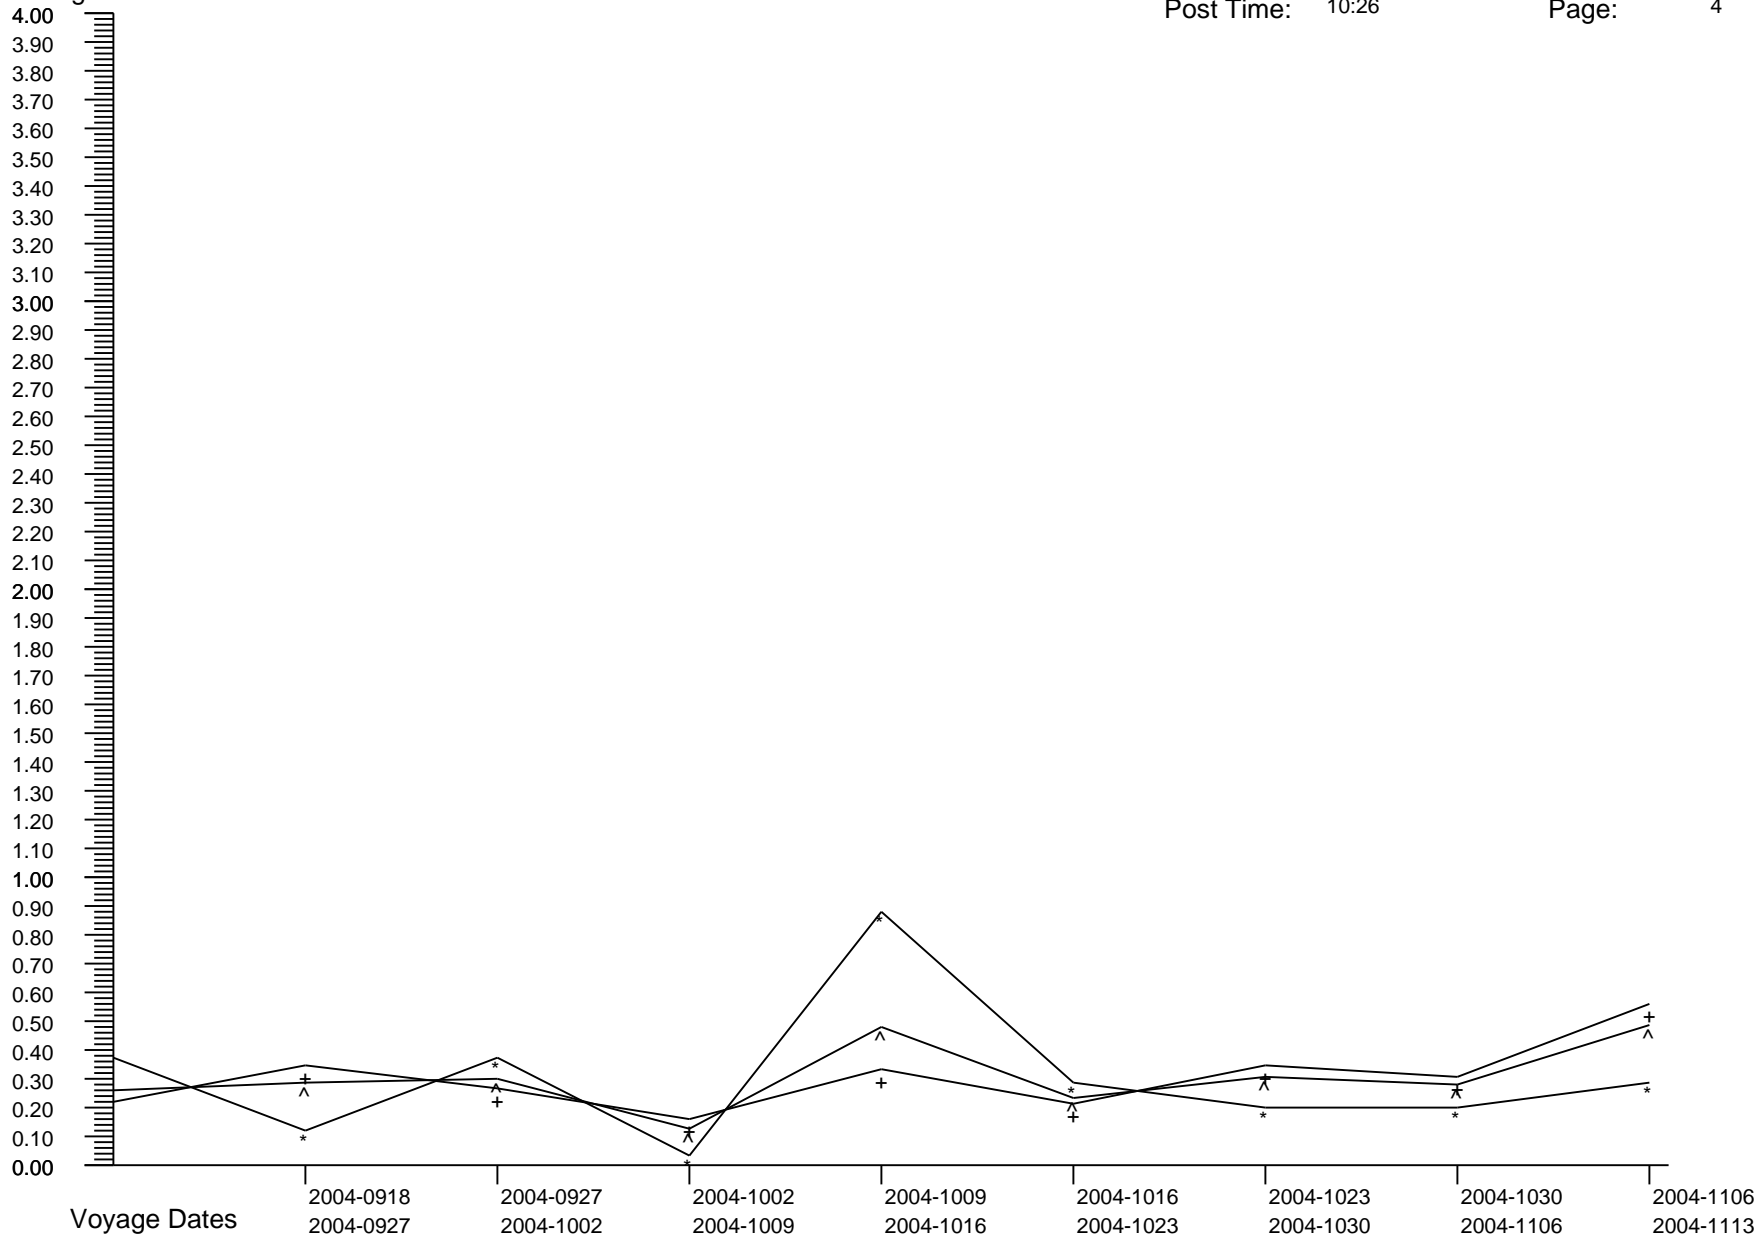

Voyage GI Percentage Summary Graph

Percentages

Crew Percent:	* =	0.0855	* =	0.3413	* =	0.0000	* =	0.8453	* =	0.2536	* =	0.1688	* =	0.1695	* =	0.2532
Pass Percent:	+ =	0.3118	+ =	0.2366	+ =	0.1246	+ =	0.3012	+ =	0.1820	+ =	0.3118	+ =	0.2741	+ =	0.5236
Comb Percent:	^ =	0.2513	^ =	0.2697	^ =	0.0911	^ =	0.4441	^ =	0.2009	^ =	0.2732	^ =	0.2465	^ =	0.4513