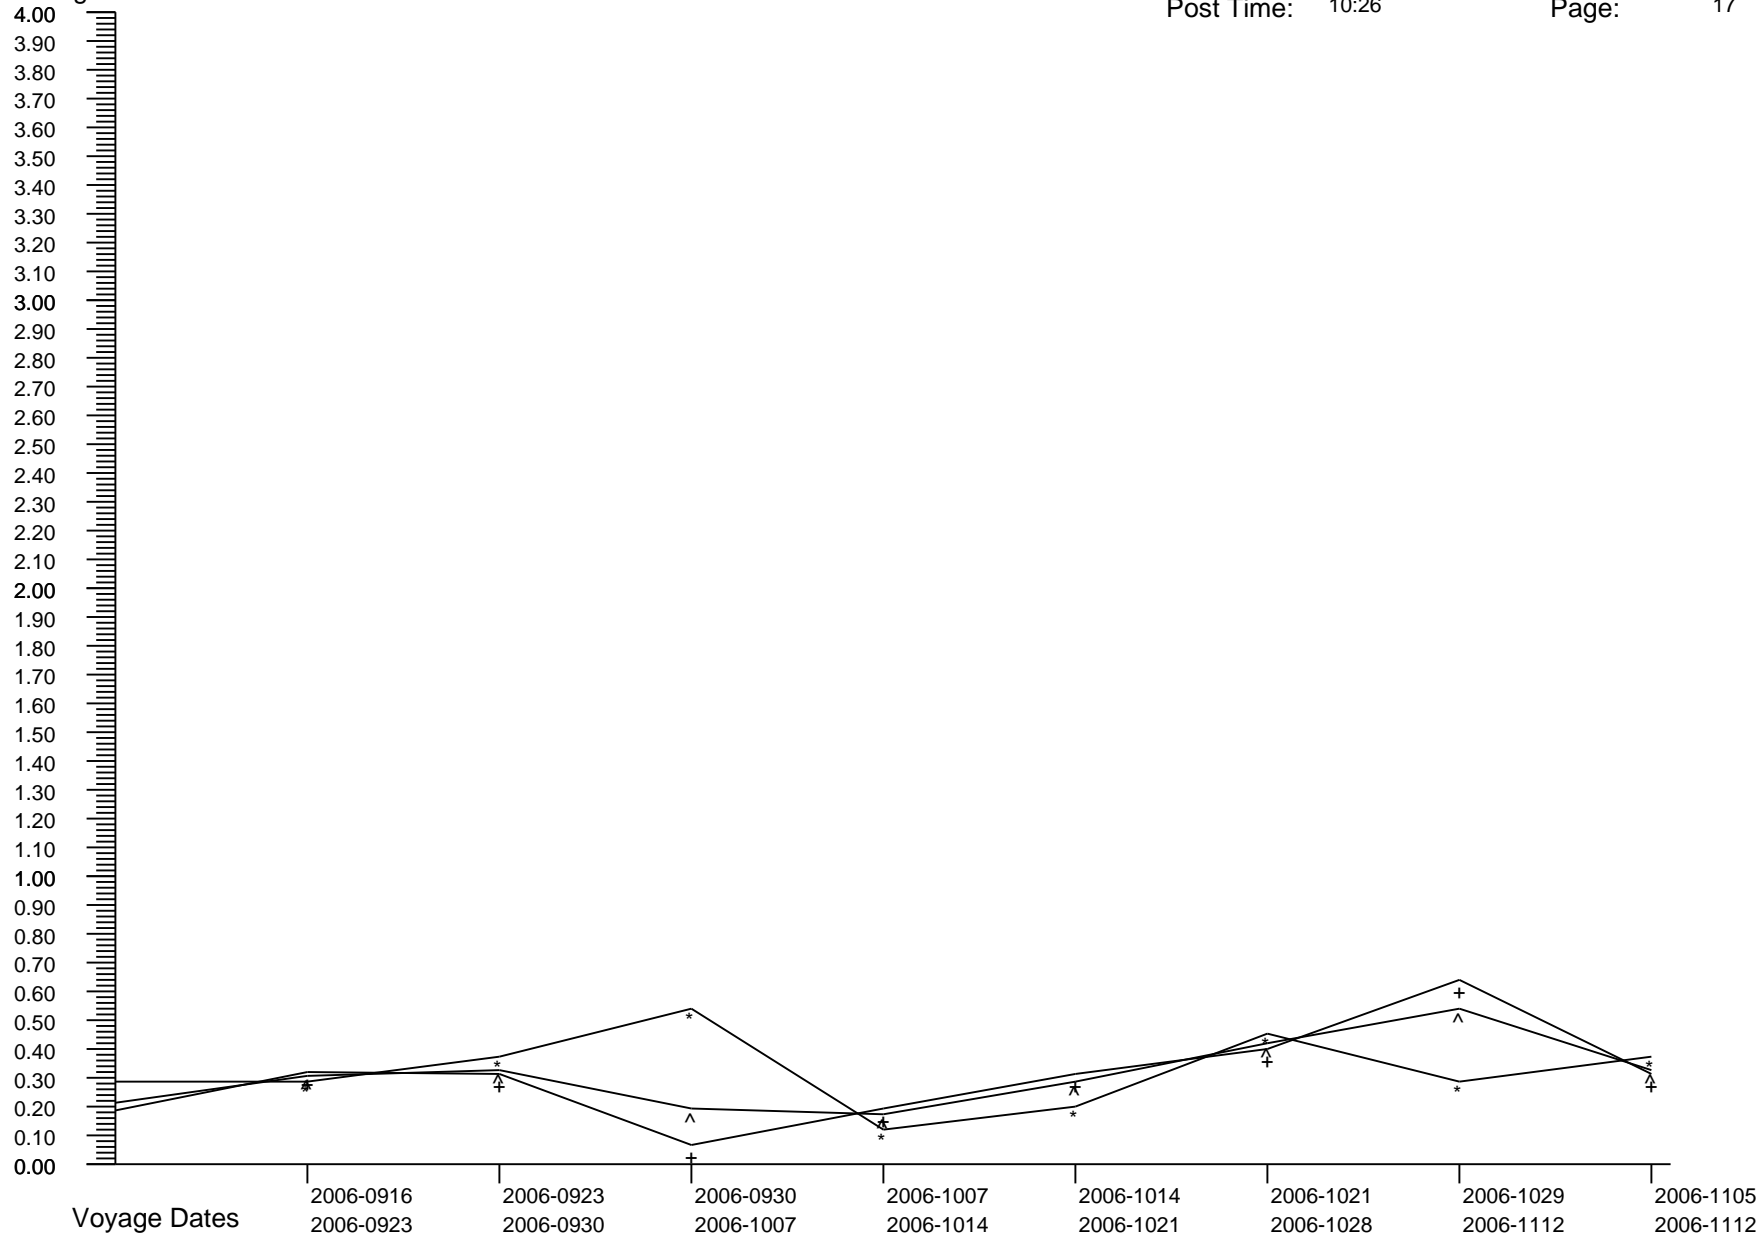

Voyage GI Percentage Summary Graph

Percentages

Crew Percent:	* =	0.2525	* =	0.3384	* =	0.5080	* =	0.0847	* =	0.1691	* =	0.4230	* =	0.2532	* =	0.3376
Pass Percent:	+ =	0.2846	+ =	0.2802	+ =	0.0315	+ =	0.1570	+ =	0.2830	+ =	0.3695	+ =	0.6063	+ =	0.2783
Comb Percent:	^ =	0.2759	^ =	0.2959	^ =	0.1606	^ =	0.1374	^ =	0.2521	^ =	0.3837	^ =	0.5094	^ =	0.2942