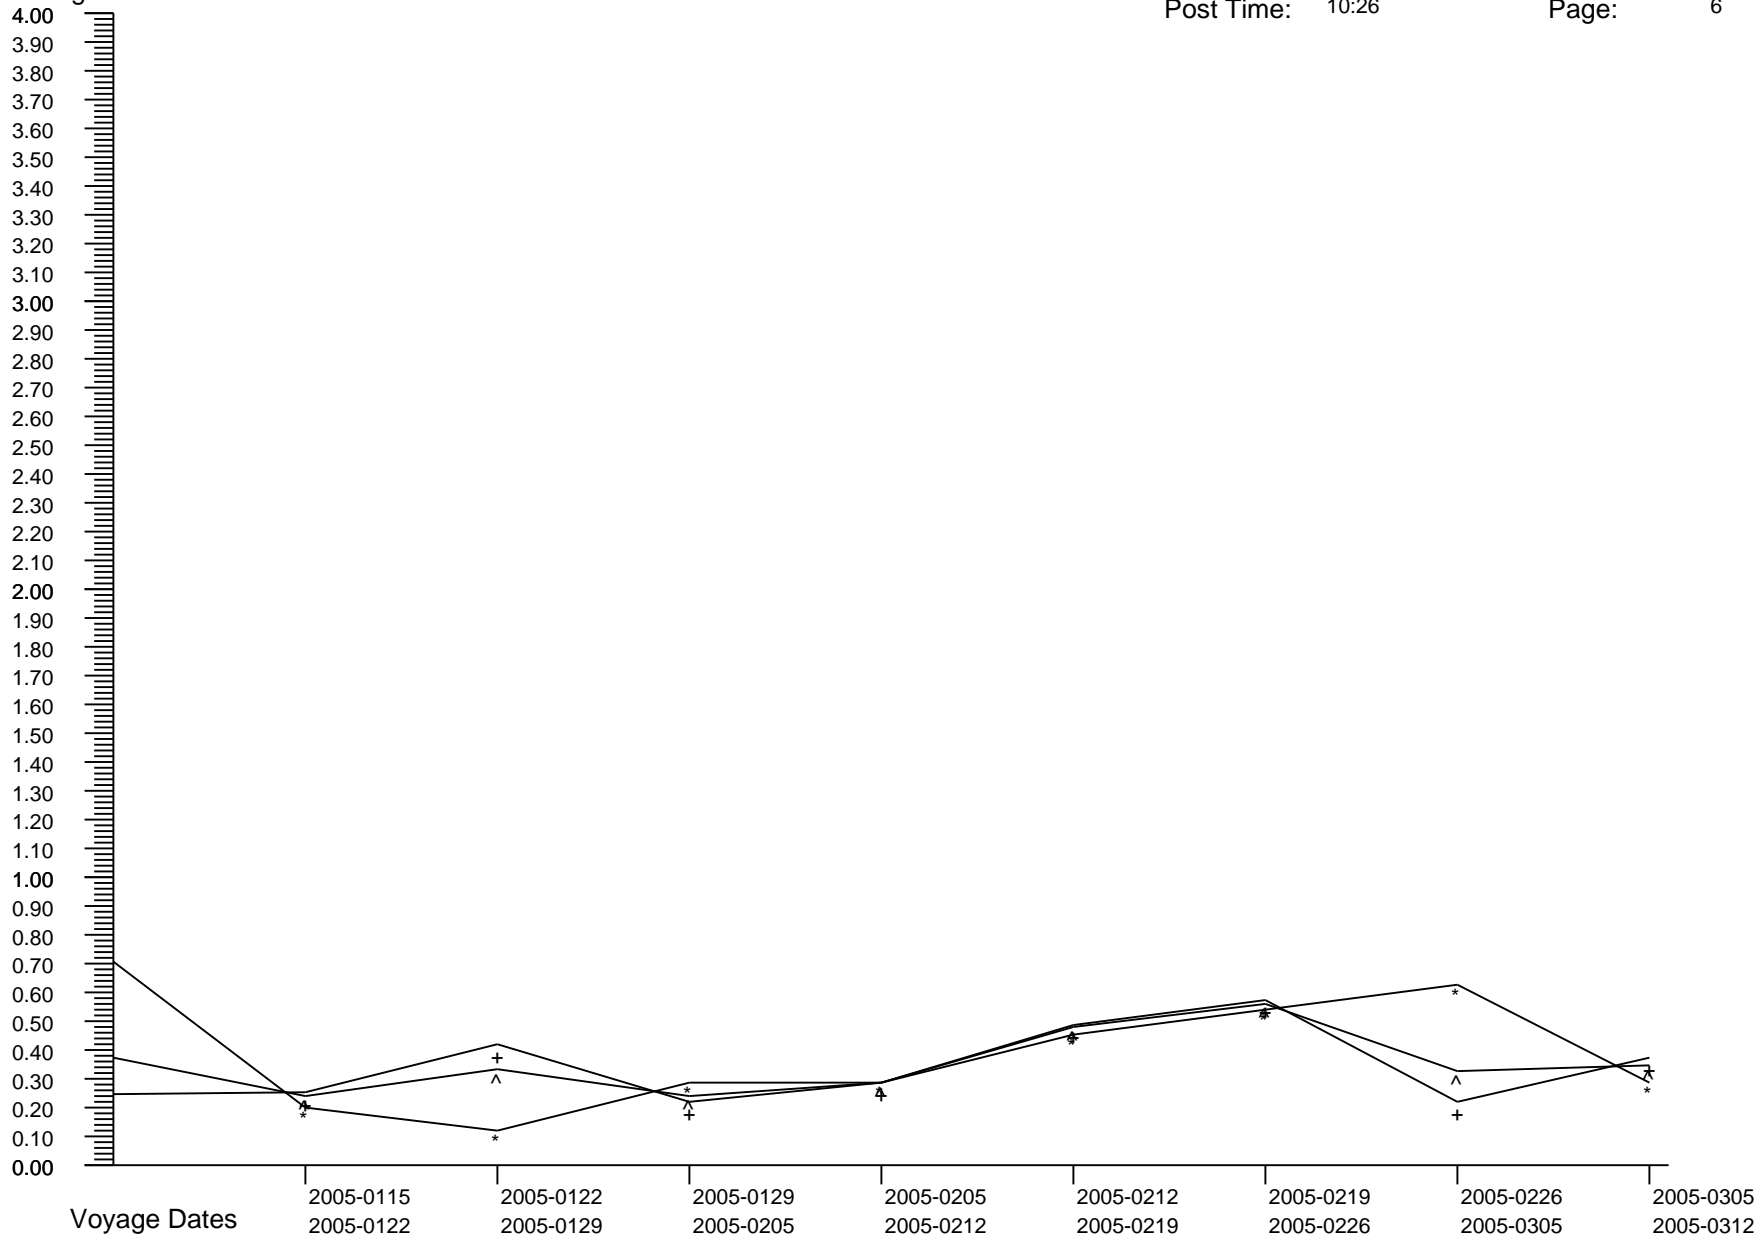

Voyage GI Percentage Summary Graph

Percentages

Crew Percent:	* =	0.1667	* =	0.0845	* =	0.2532	* =	0.2562	* =	0.4177	* =	0.5046	* =	0.5927	* =	0.2532
Pass Percent:	+ =	0.2176	+ =	0.3836	+ =	0.1881	+ =	0.2559	+ =	0.4559	+ =	0.5368	+ =	0.1873	+ =	0.3371
Comb Percent:	^ =	0.2038	^ =	0.3015	^ =	0.2057	^ =	0.2560	^ =	0.4457	^ =	0.5284	^ =	0.2965	^ =	0.3147