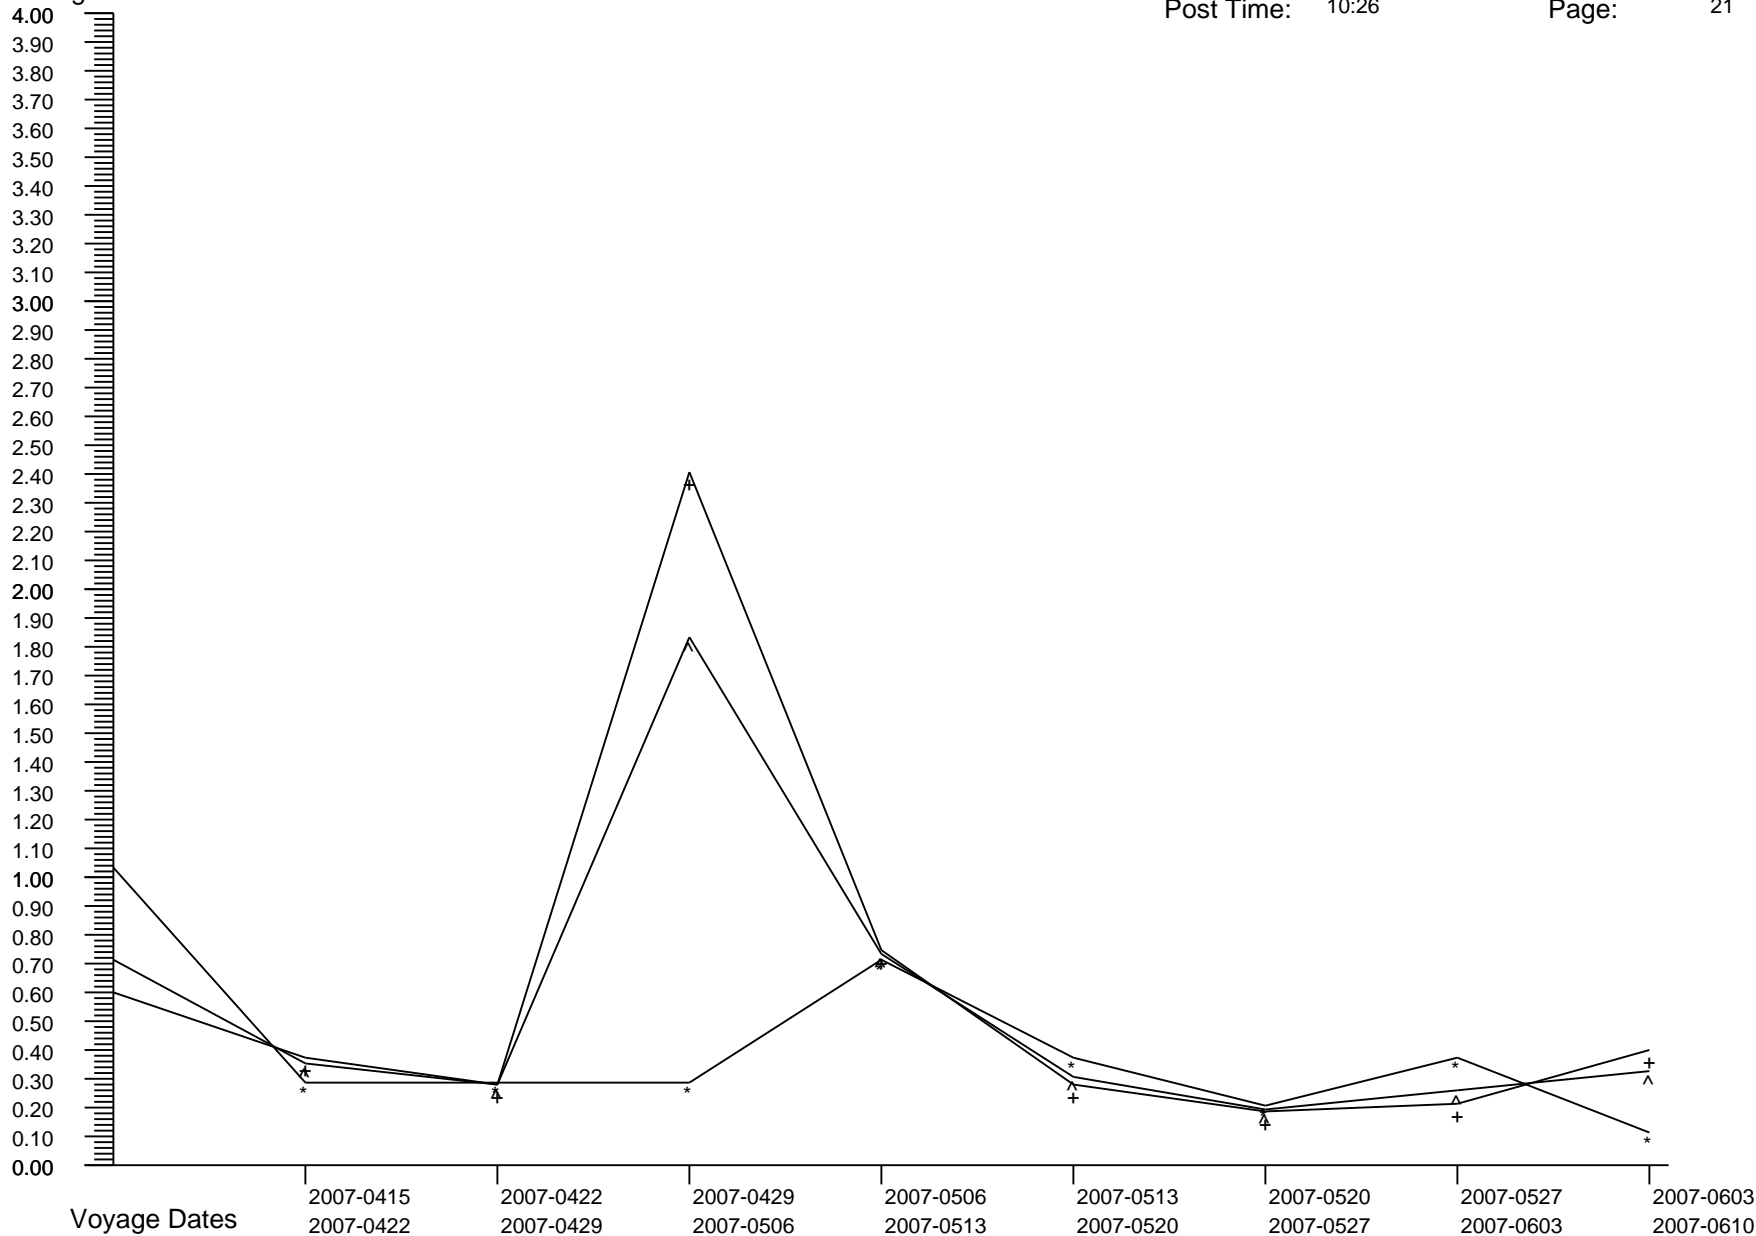

Voyage GI Percentage Summary Graph

Percentages

Crew Percent:	* =	0.2517	* =	0.2525	* =	0.2538	* =	0.6774	* =	0.3398	* =	0.1702	* =	0.3384	* =	0.0832
Pass Percent:	+ =	0.3419	+ =	0.2488	+ =	2.3757	+ =	0.7101	+ =	0.2481	+ =	0.1552	+ =	0.1832	+ =	0.3661
Comb Percent:	^ =	0.3175	^ =	0.2498	^ =	1.8032	^ =	0.7014	^ =	0.2727	^ =	0.1592	^ =	0.2244	^ =	0.2902