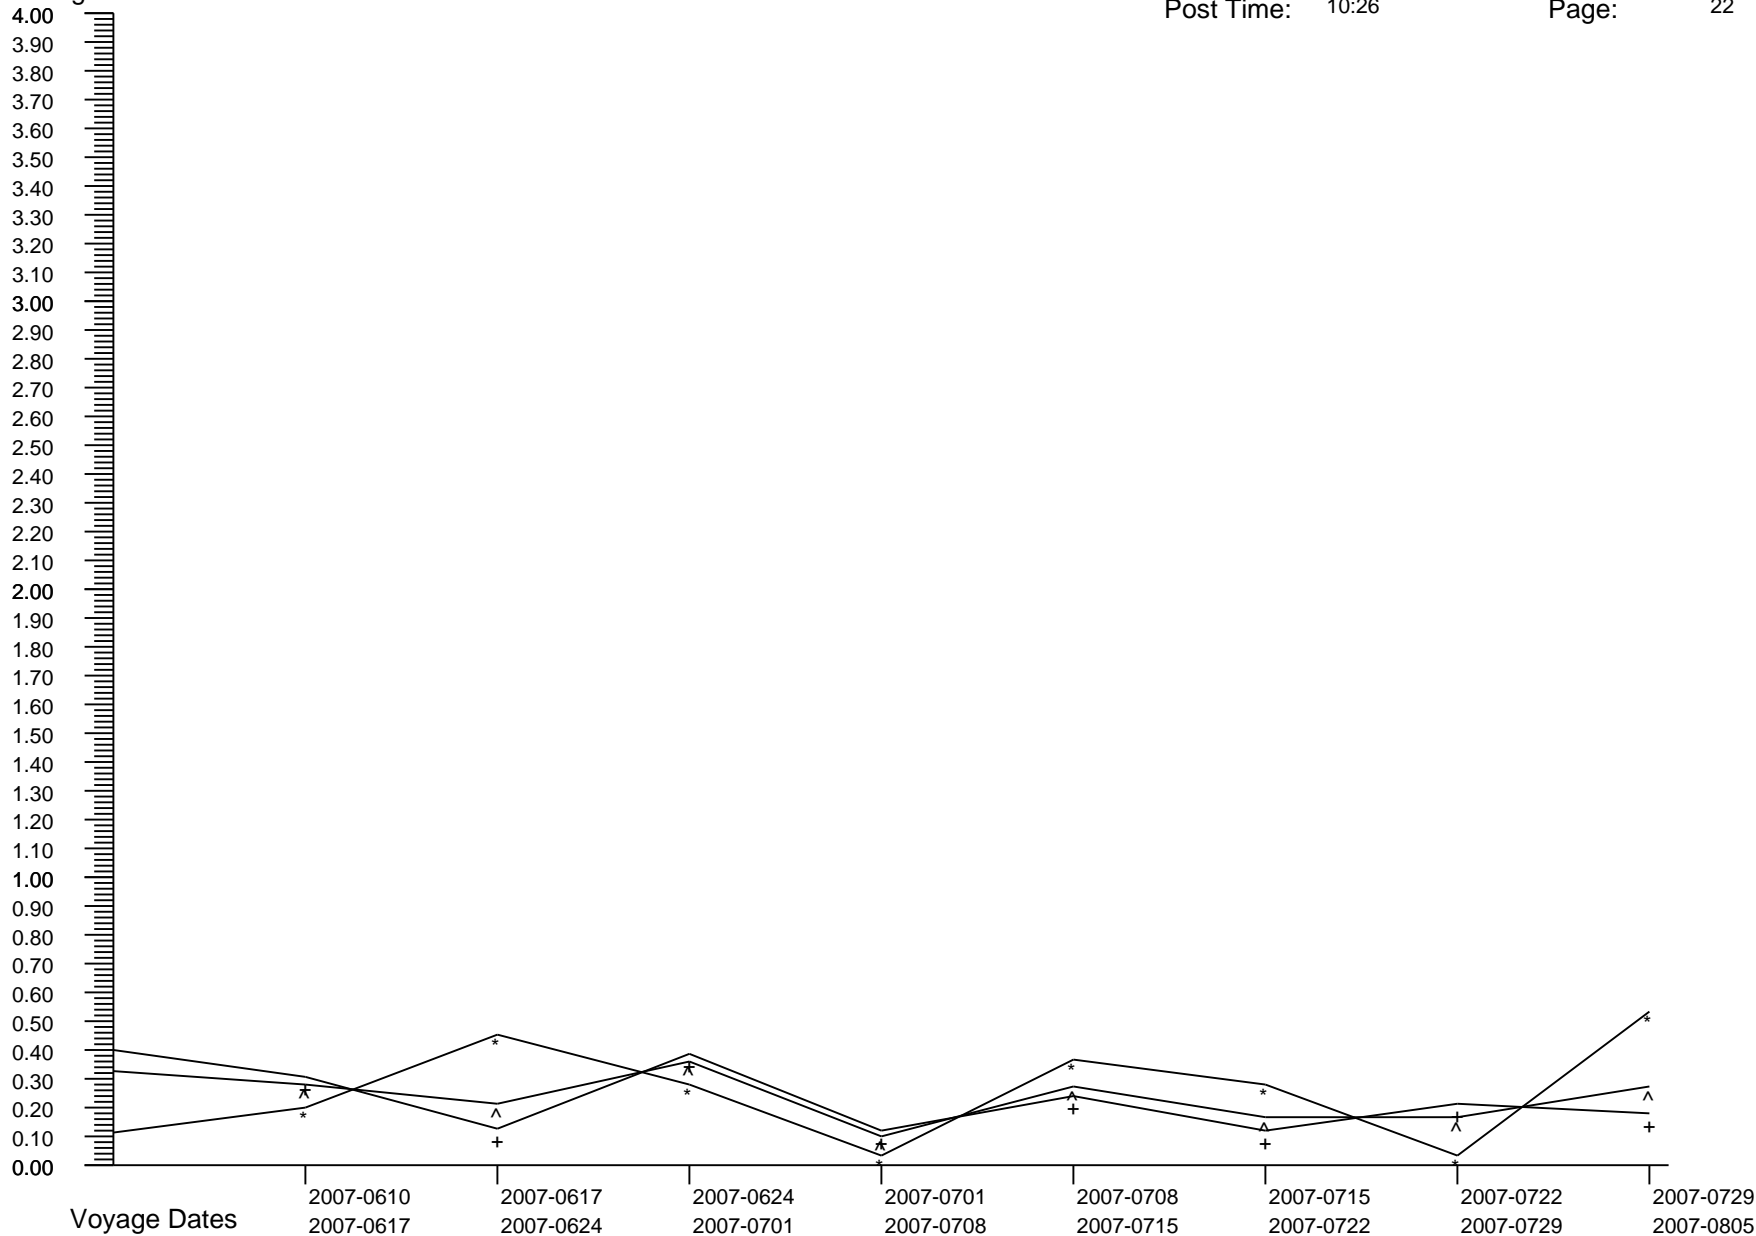

Voyage GI Percentage Summary Graph

Caribbean Princess
Post Date: 2009-0603
Post Time: 10:26

Print Date: 2009-0610
Print Time: 19:23
Page: 22

Percentages

Crew Percent:	* =	0.1678	* =	0.4191	* =	0.2490	* =	0.0000	* =	0.3320	* =	0.2488	* =	0.0000	* =	0.4975
Pass Percent:	+ =	0.2728	+ =	0.0914	+ =	0.3546	+ =	0.0893	+ =	0.2085	+ =	0.0891	+ =	0.1776	+ =	0.1492
Comb Percent:	^ =	0.2449	^ =	0.1788	^ =	0.3269	^ =	0.0656	^ =	0.2411	^ =	0.1312	^ =	0.1309	^ =	0.2414