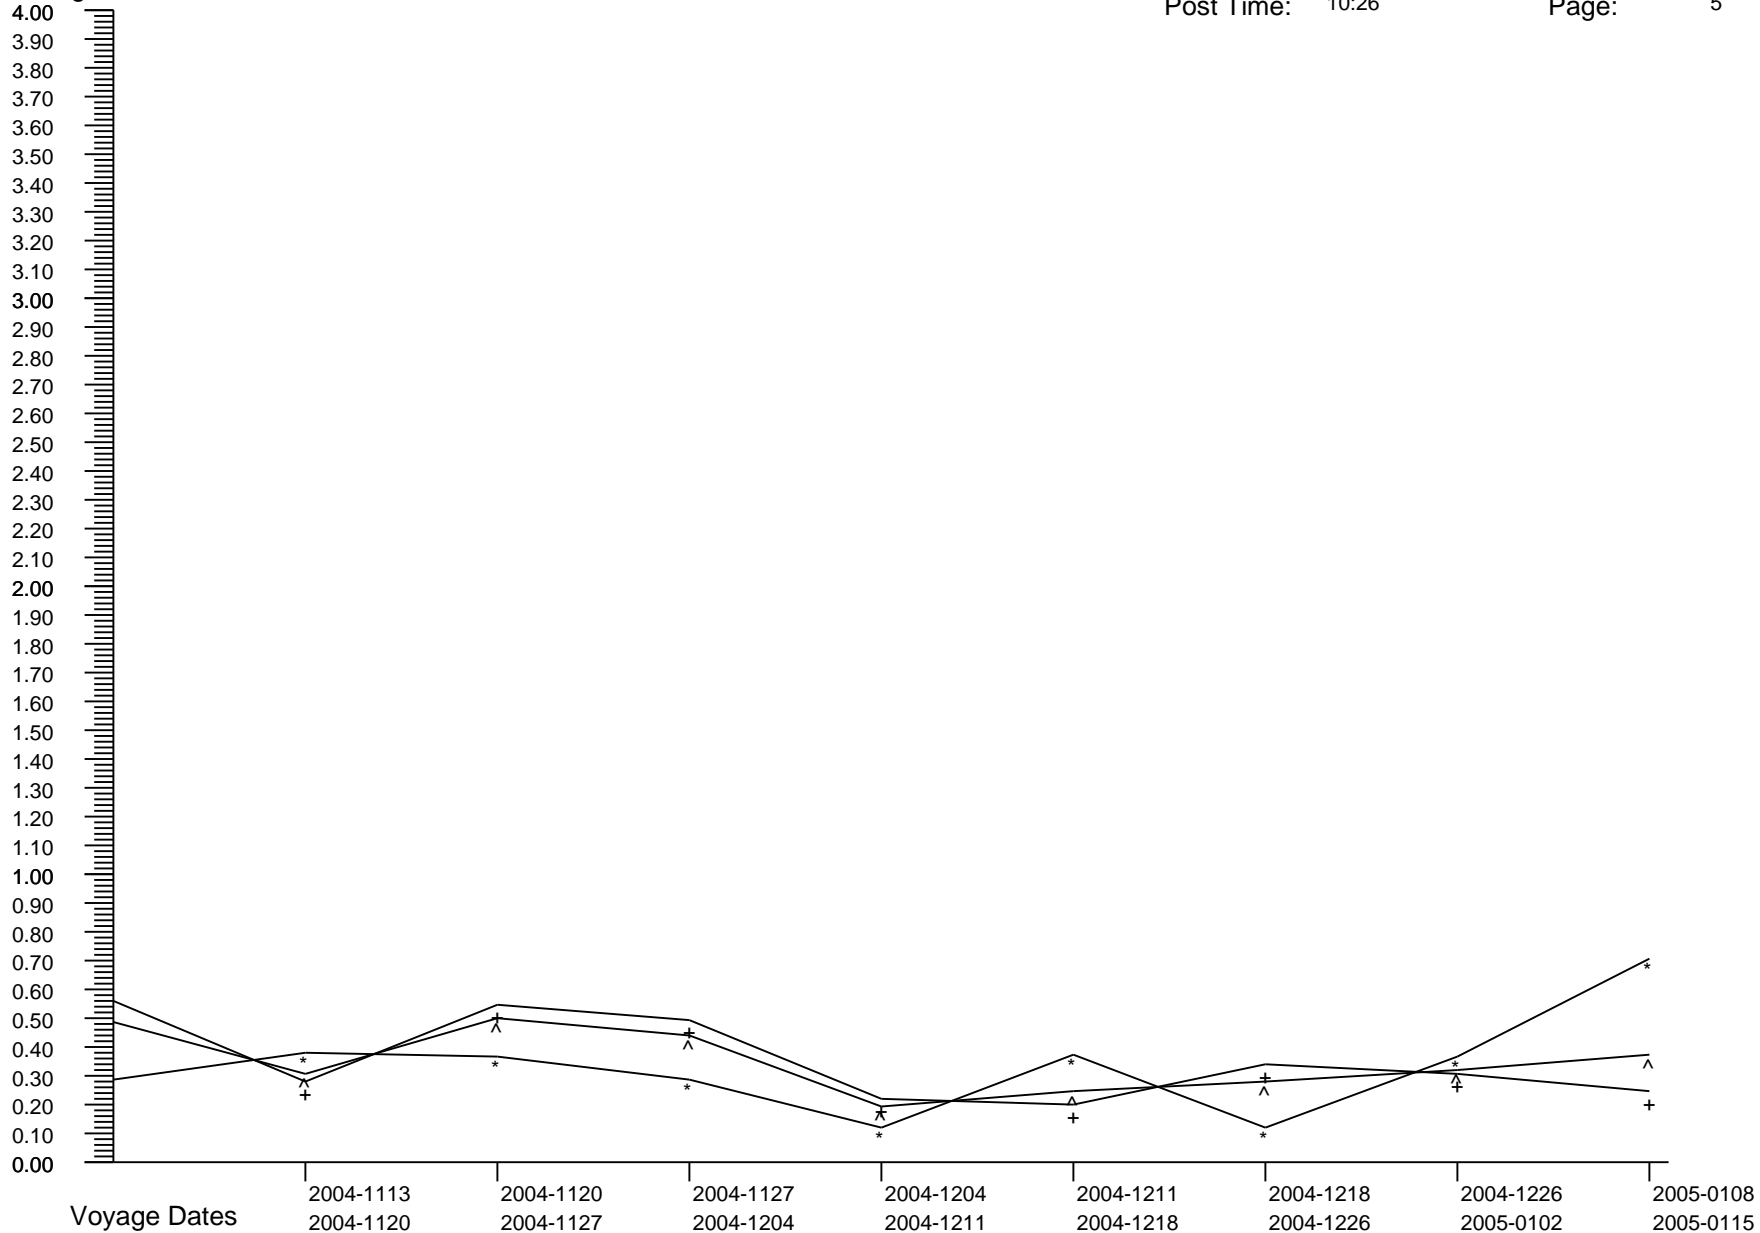

Voyage GI Percentage Summary Graph

Caribbean Princess
Post Date: 2009-0603
Post Time: 10:26

Print Date: 2009-0610
Print Time: 19:23
Page: 5

Percentages

Crew Percent:	* =	0.3478	* =	0.3336	* =	0.2525	* =	0.0840	* =	0.3384	* =	0.0838	* =	0.3342	* =	0.6734
Pass Percent:	+ =	0.2462	+ =	0.5139	+ =	0.4610	+ =	0.1893	+ =	0.1634	+ =	0.3039	+ =	0.2720	+ =	0.2147
Comb Percent:	^ =	0.2727	^ =	0.4659	^ =	0.4052	^ =	0.1605	^ =	0.2122	^ =	0.2453	^ =	0.2885	^ =	0.3372