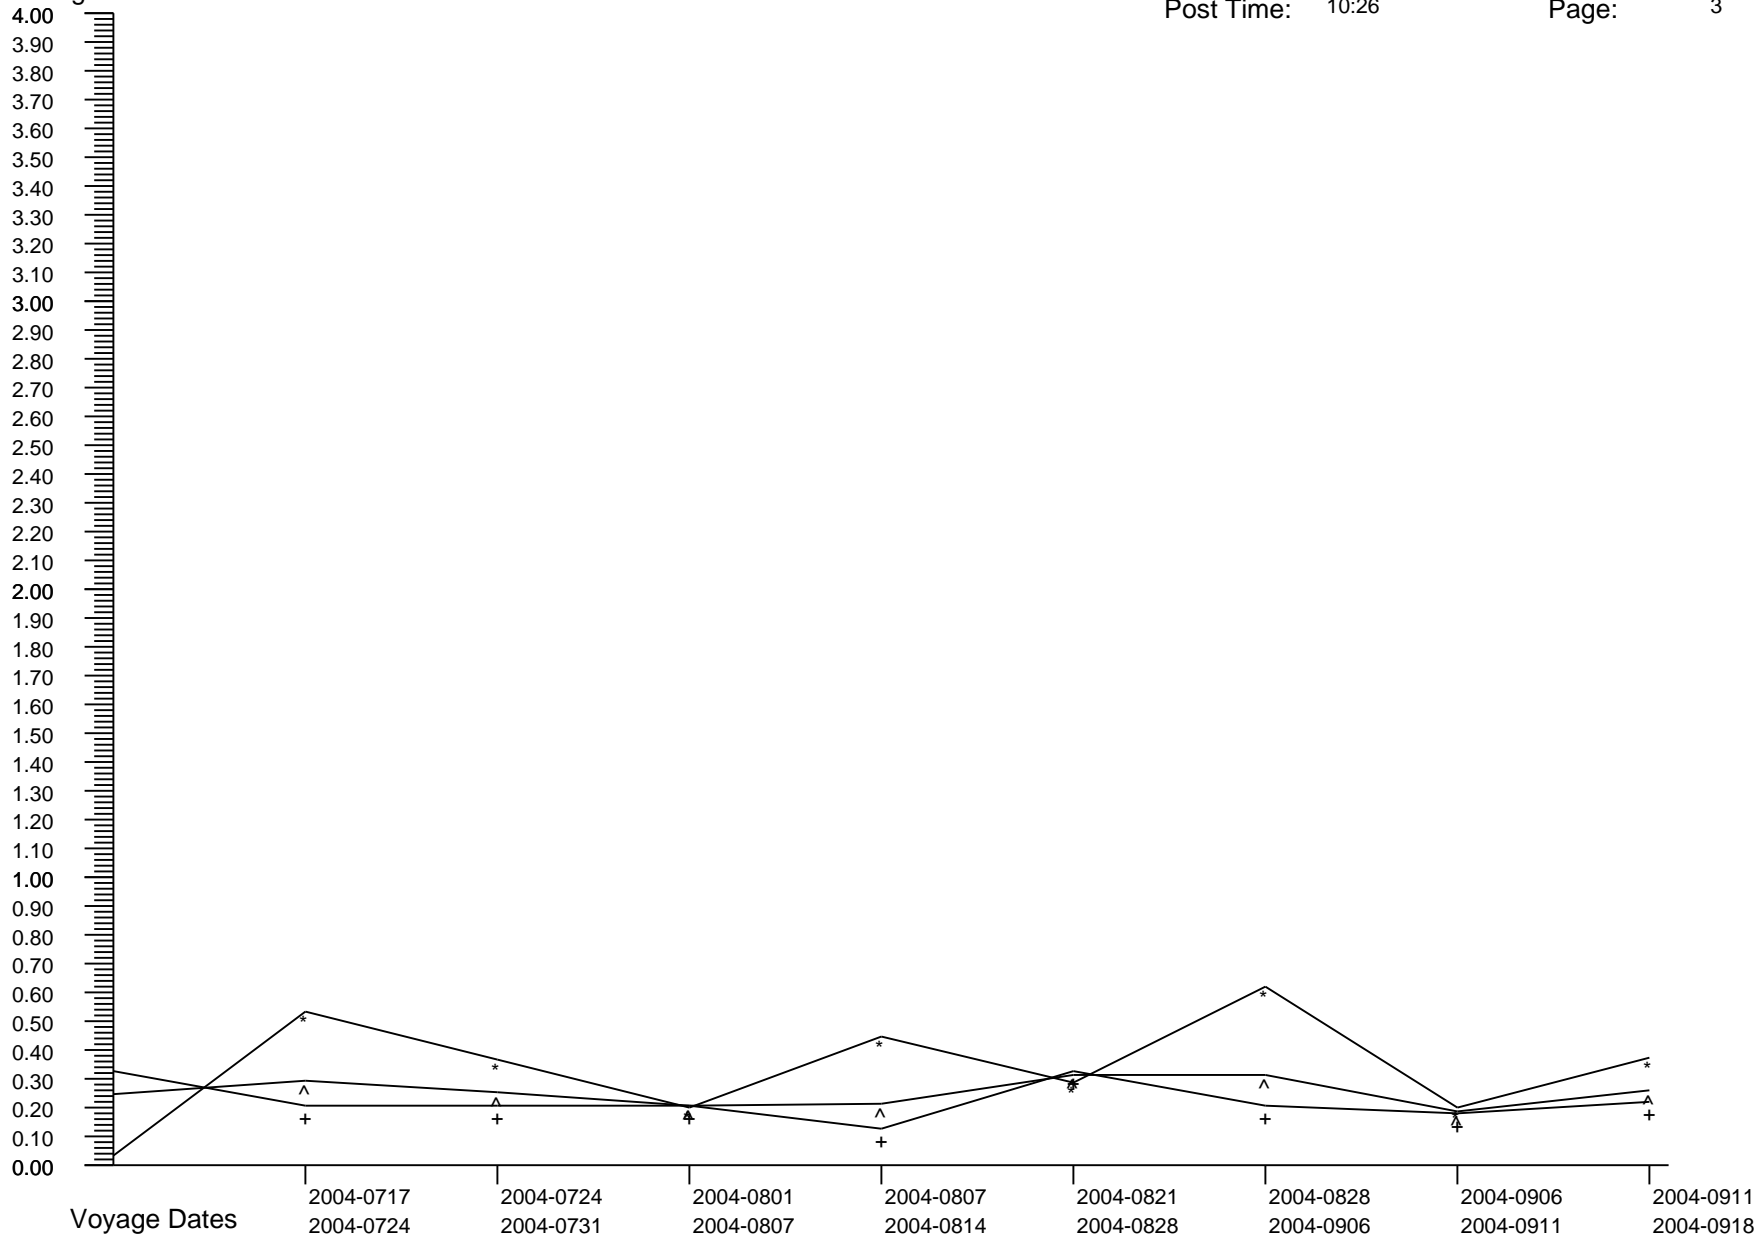

Voyage GI Percentage Summary Graph

Caribbean Princess
Post Date: 2009-0603
Post Time: 10:26

Print Date: 2009-0610
Print Time: 19:23
Page: 3

Percentages

Crew Percent:	* =	0.5021	* =	0.3342	* =	0.1652	* =	0.4119	* =	0.2527	* =	0.5877	* =	0.1696	* =	0.3387
Pass Percent:	+ =	0.1763	+ =	0.1758	+ =	0.1761	+ =	0.0909	+ =	0.2918	+ =	0.1761	+ =	0.1442	+ =	0.1877
Comb Percent:	^ =	0.2610	^ =	0.2170	^ =	0.1732	^ =	0.1771	^ =	0.2818	^ =	0.2827	^ =	0.1534	^ =	0.2285