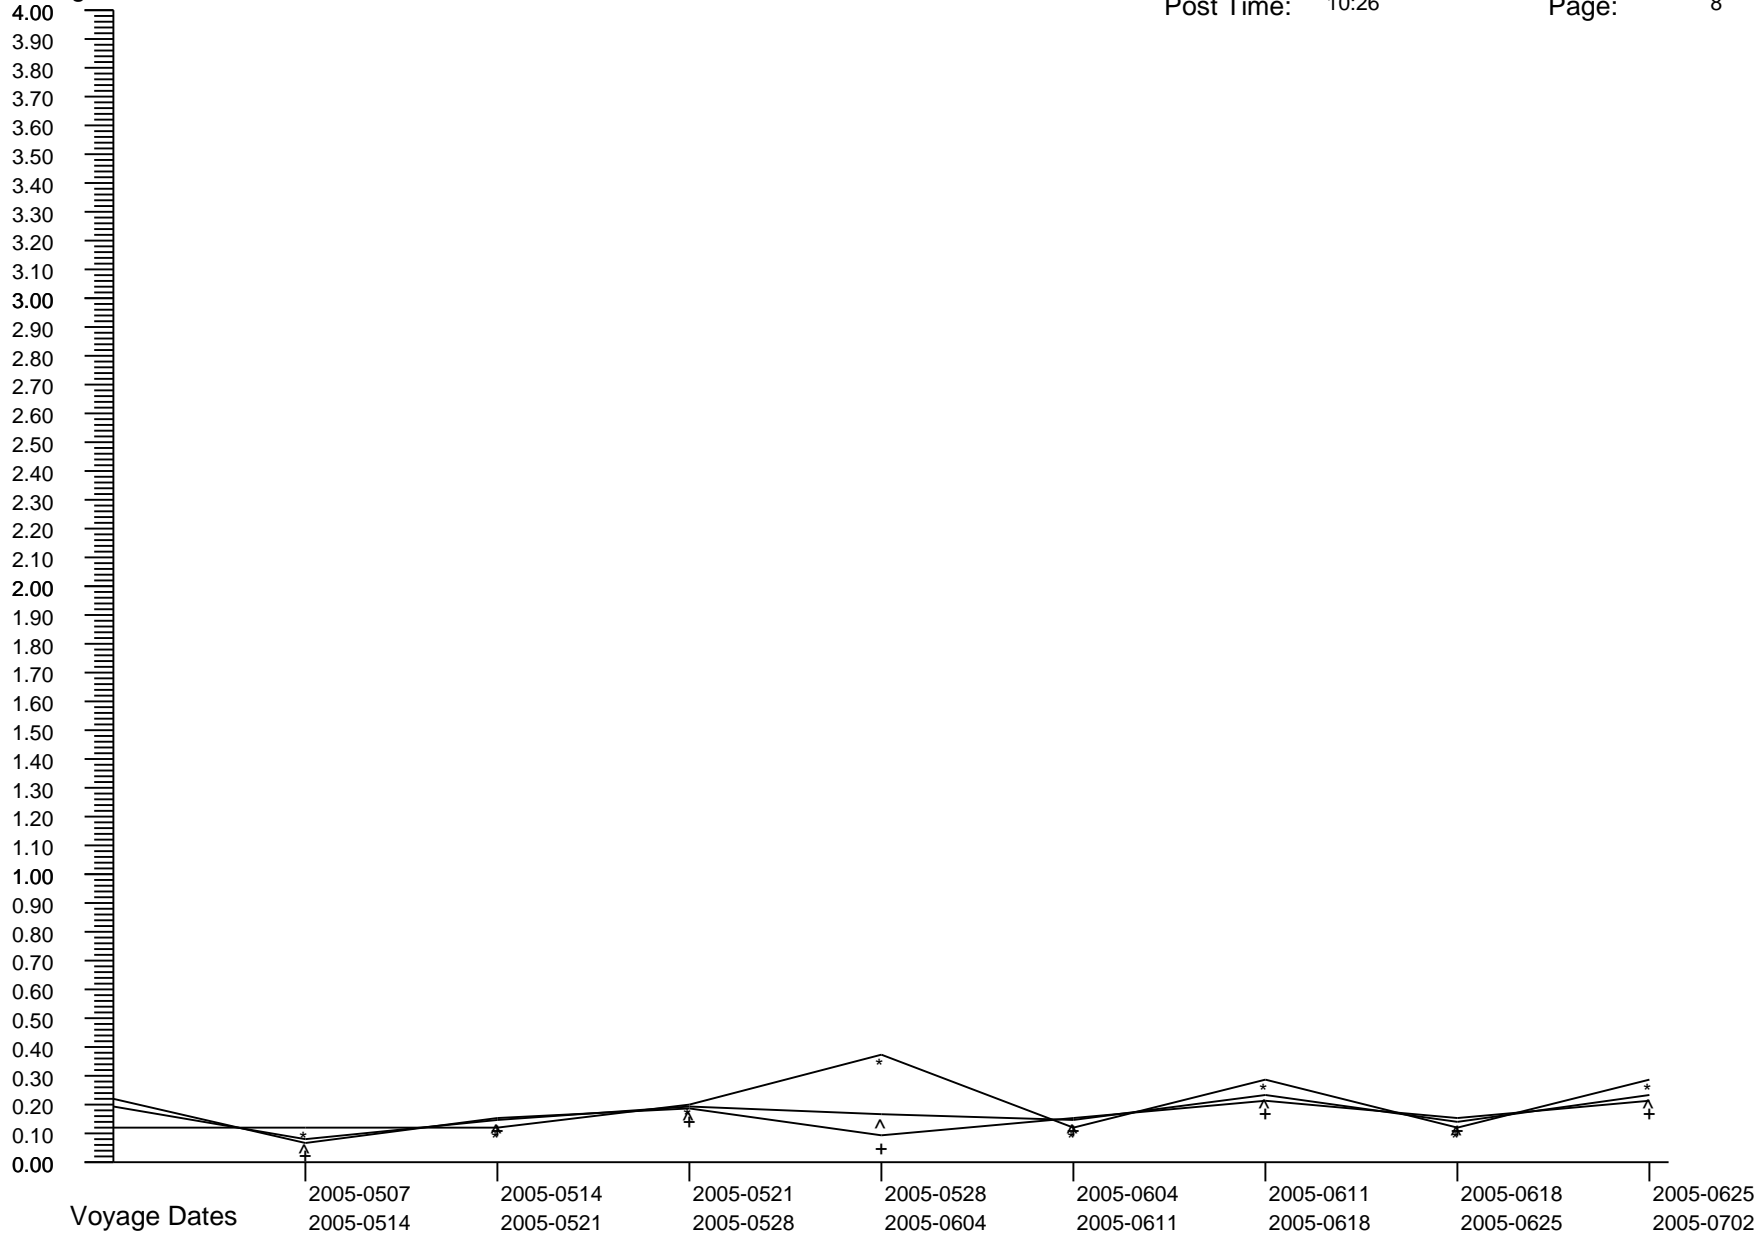

Voyage GI Percentage Summary Graph

Percentages

Crew Percent:	* =	0.0846	* =	0.0850	* =	0.1688	* =	0.3381	* =	0.0840	* =	0.2532	* =	0.0845	* =	0.2521
Pass Percent:	+ =	0.0309	+ =	0.1213	+ =	0.1525	+ =	0.0595	+ =	0.1214	+ =	0.1806	+ =	0.1189	+ =	0.1800
Comb Percent:	^ =	0.0452	^ =	0.1118	^ =	0.1568	^ =	0.1320	^ =	0.1115	^ =	0.1997	^ =	0.1099	^ =	0.1990