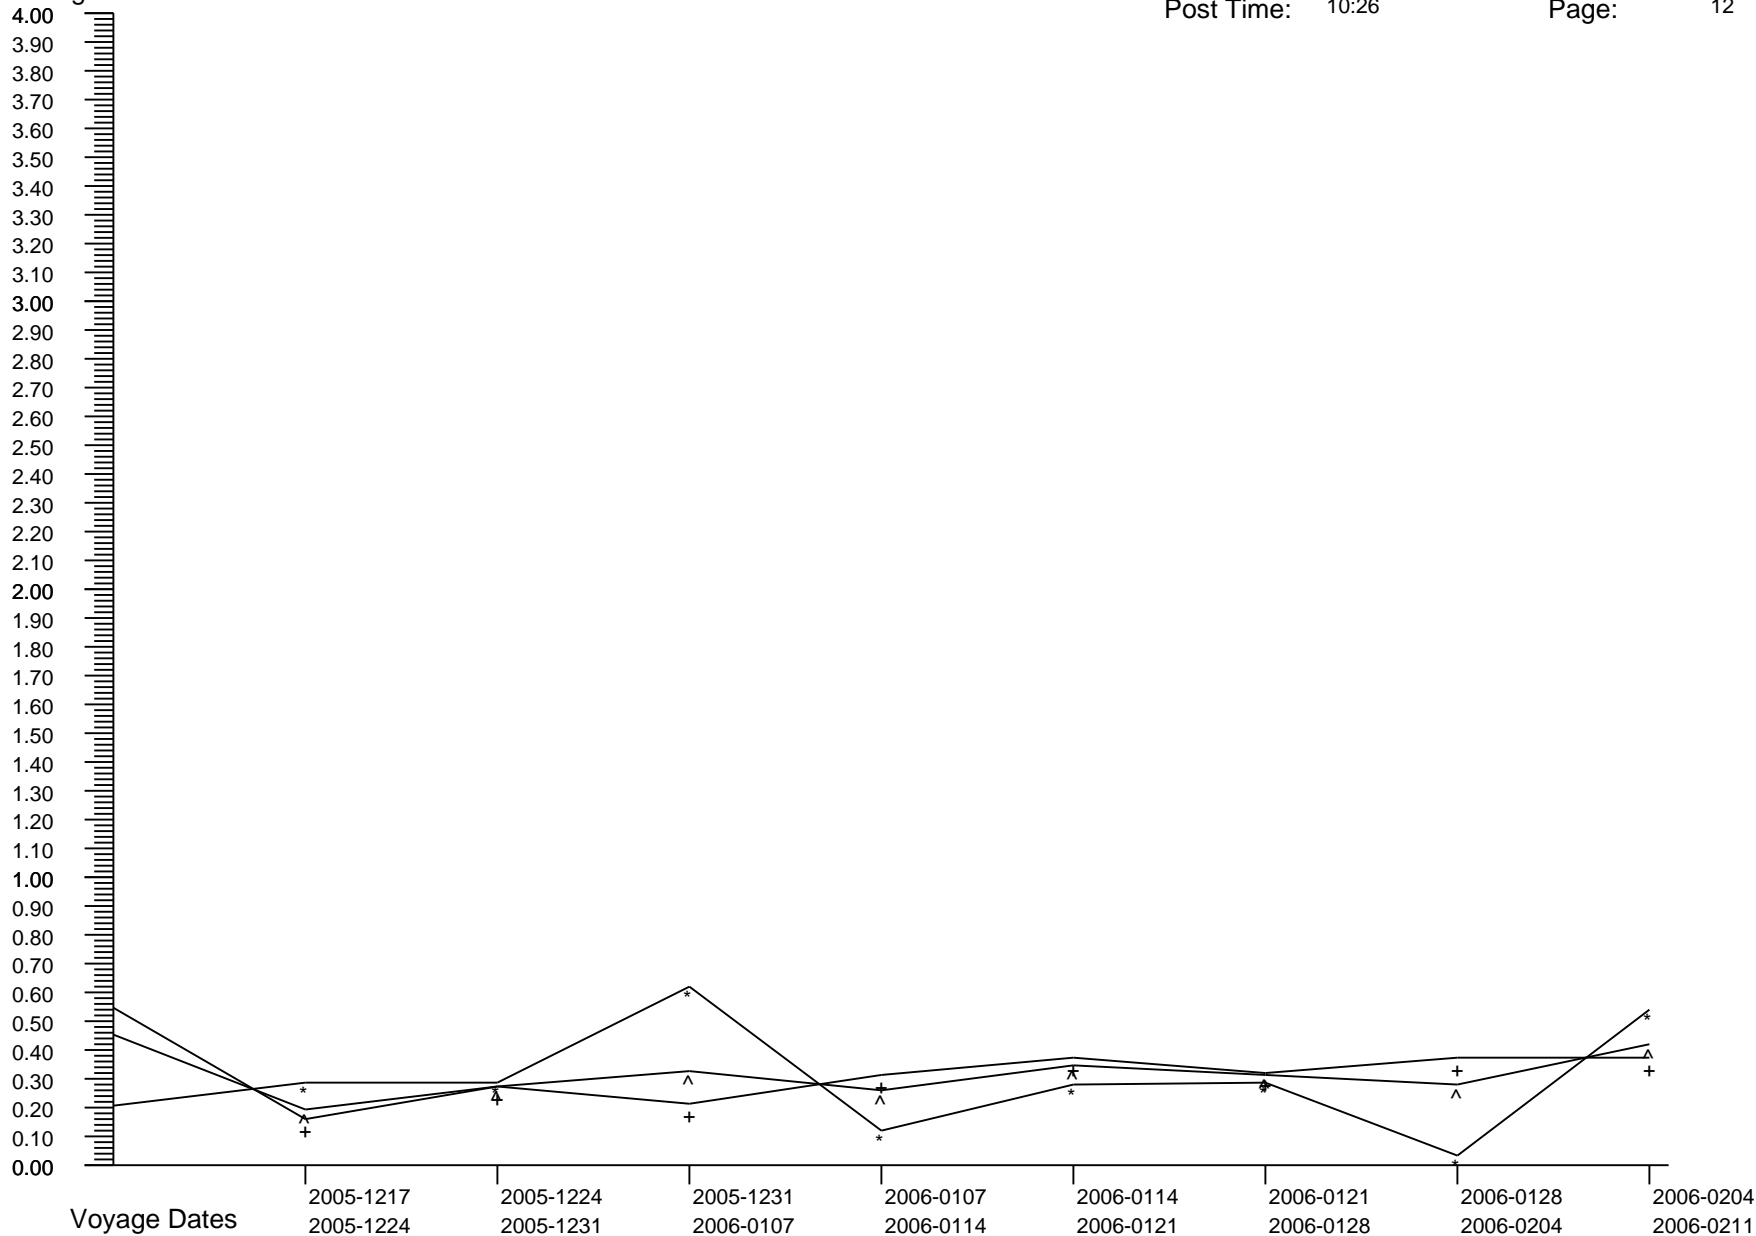

Voyage GI Percentage Summary Graph

Caribbean Princess
Post Date: 2009-0603
Post Time: 10:26

Print Date: 2009-0610
Print Time: 19:23
Page: 12

Percentages

Crew Percent:	* =	0.2560	* =	0.2523	* =	0.5887	* =	0.0850	* =	0.2488	* =	0.2558	* =	0.0000	* =	0.5034
Pass Percent:	+ =	0.1278	+ =	0.2383	+ =	0.1825	+ =	0.2786	+ =	0.3409	+ =	0.2864	+ =	0.3401	+ =	0.3426
Comb Percent:	^ =	0.1628	^ =	0.2420	^ =	0.2904	^ =	0.2269	^ =	0.3158	^ =	0.2780	^ =	0.2469	^ =	0.3861