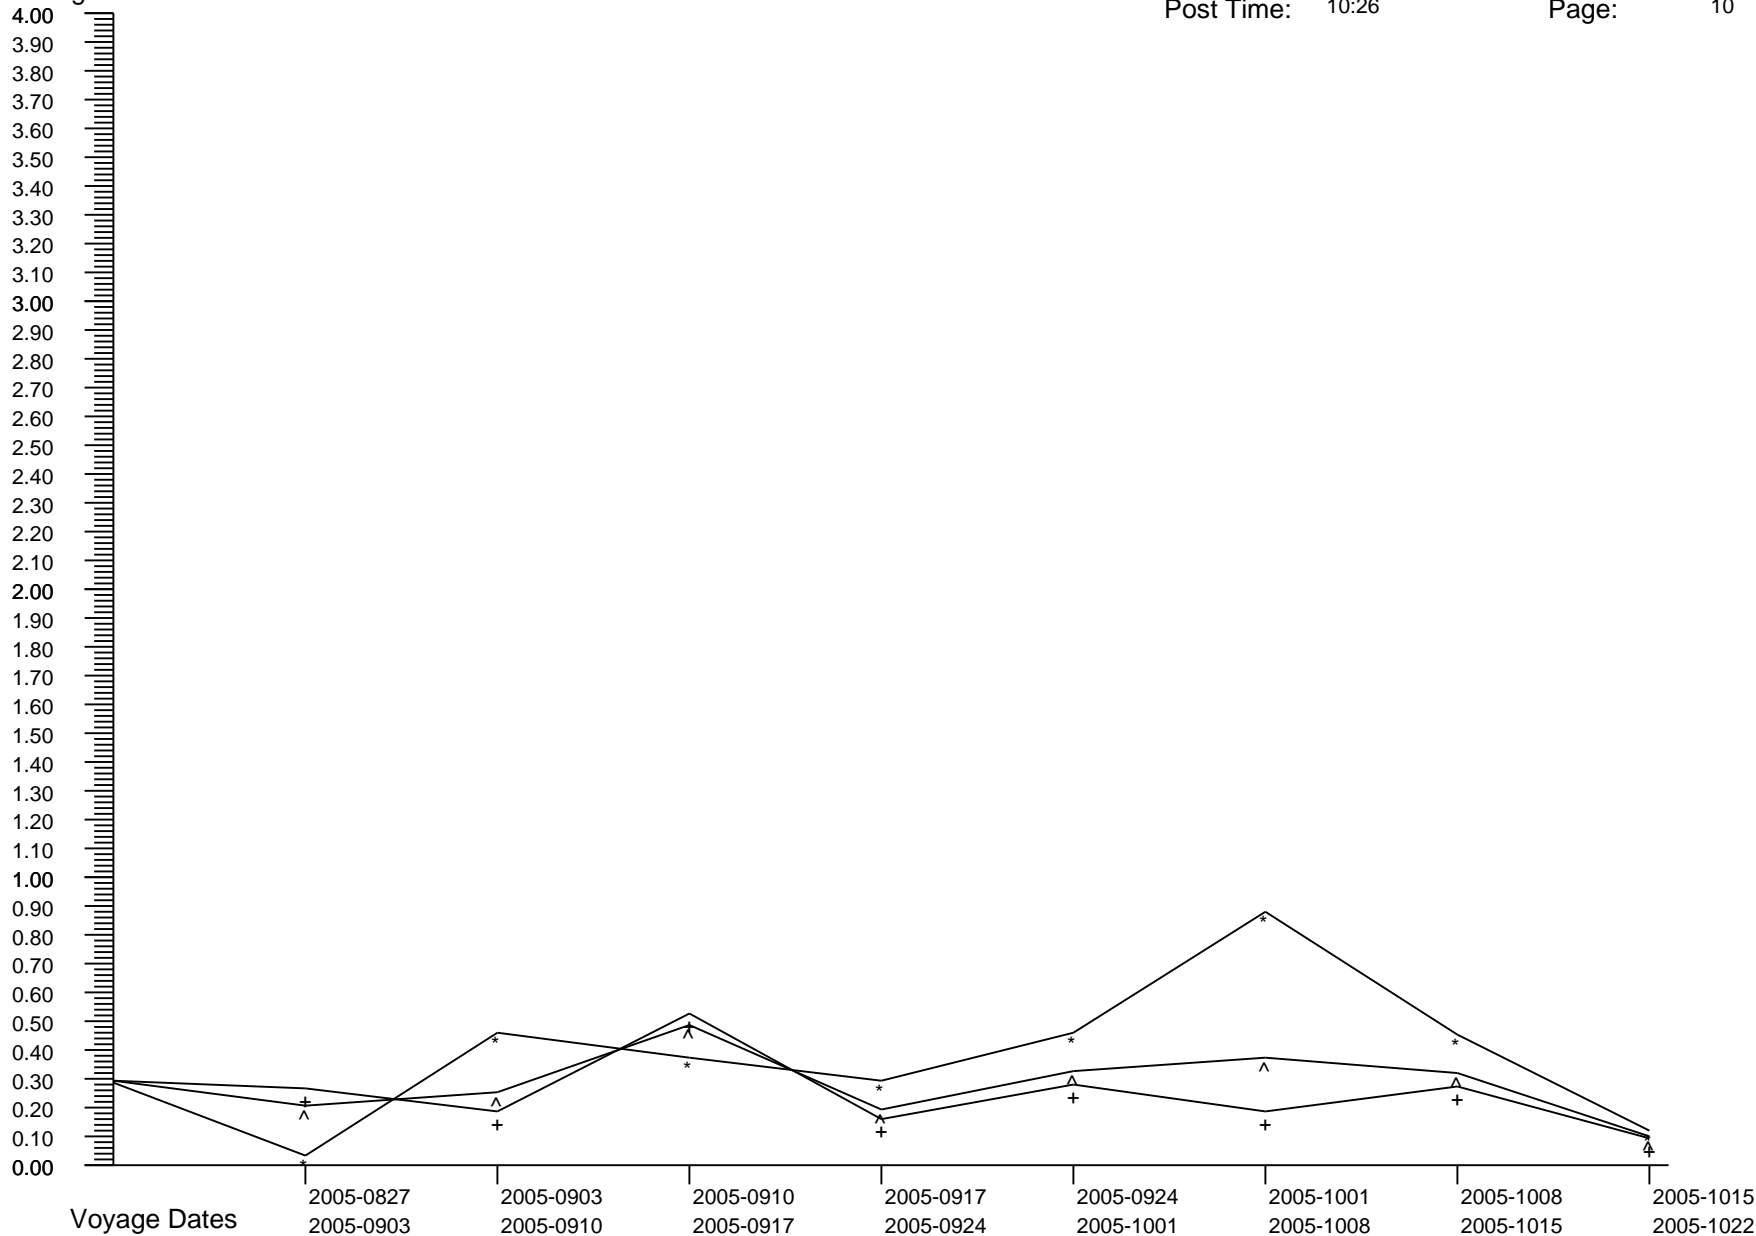

Voyage GI Percentage Summary Graph

Percentages

Crew Percent:	* =	0.0000	* =	0.4263	* =	0.3433	* =	0.2571	* =	0.4263	* =	0.8467	* =	0.4202	* =	0.0838
Pass Percent:	+ =	0.2328	+ =	0.1511	+ =	0.4925	+ =	0.1245	+ =	0.2481	+ =	0.1529	+ =	0.2396	+ =	0.0616
Comb Percent:	^ =	0.1730	^ =	0.2231	^ =	0.4531	^ =	0.1599	^ =	0.2956	^ =	0.3369	^ =	0.2870	^ =	0.0676