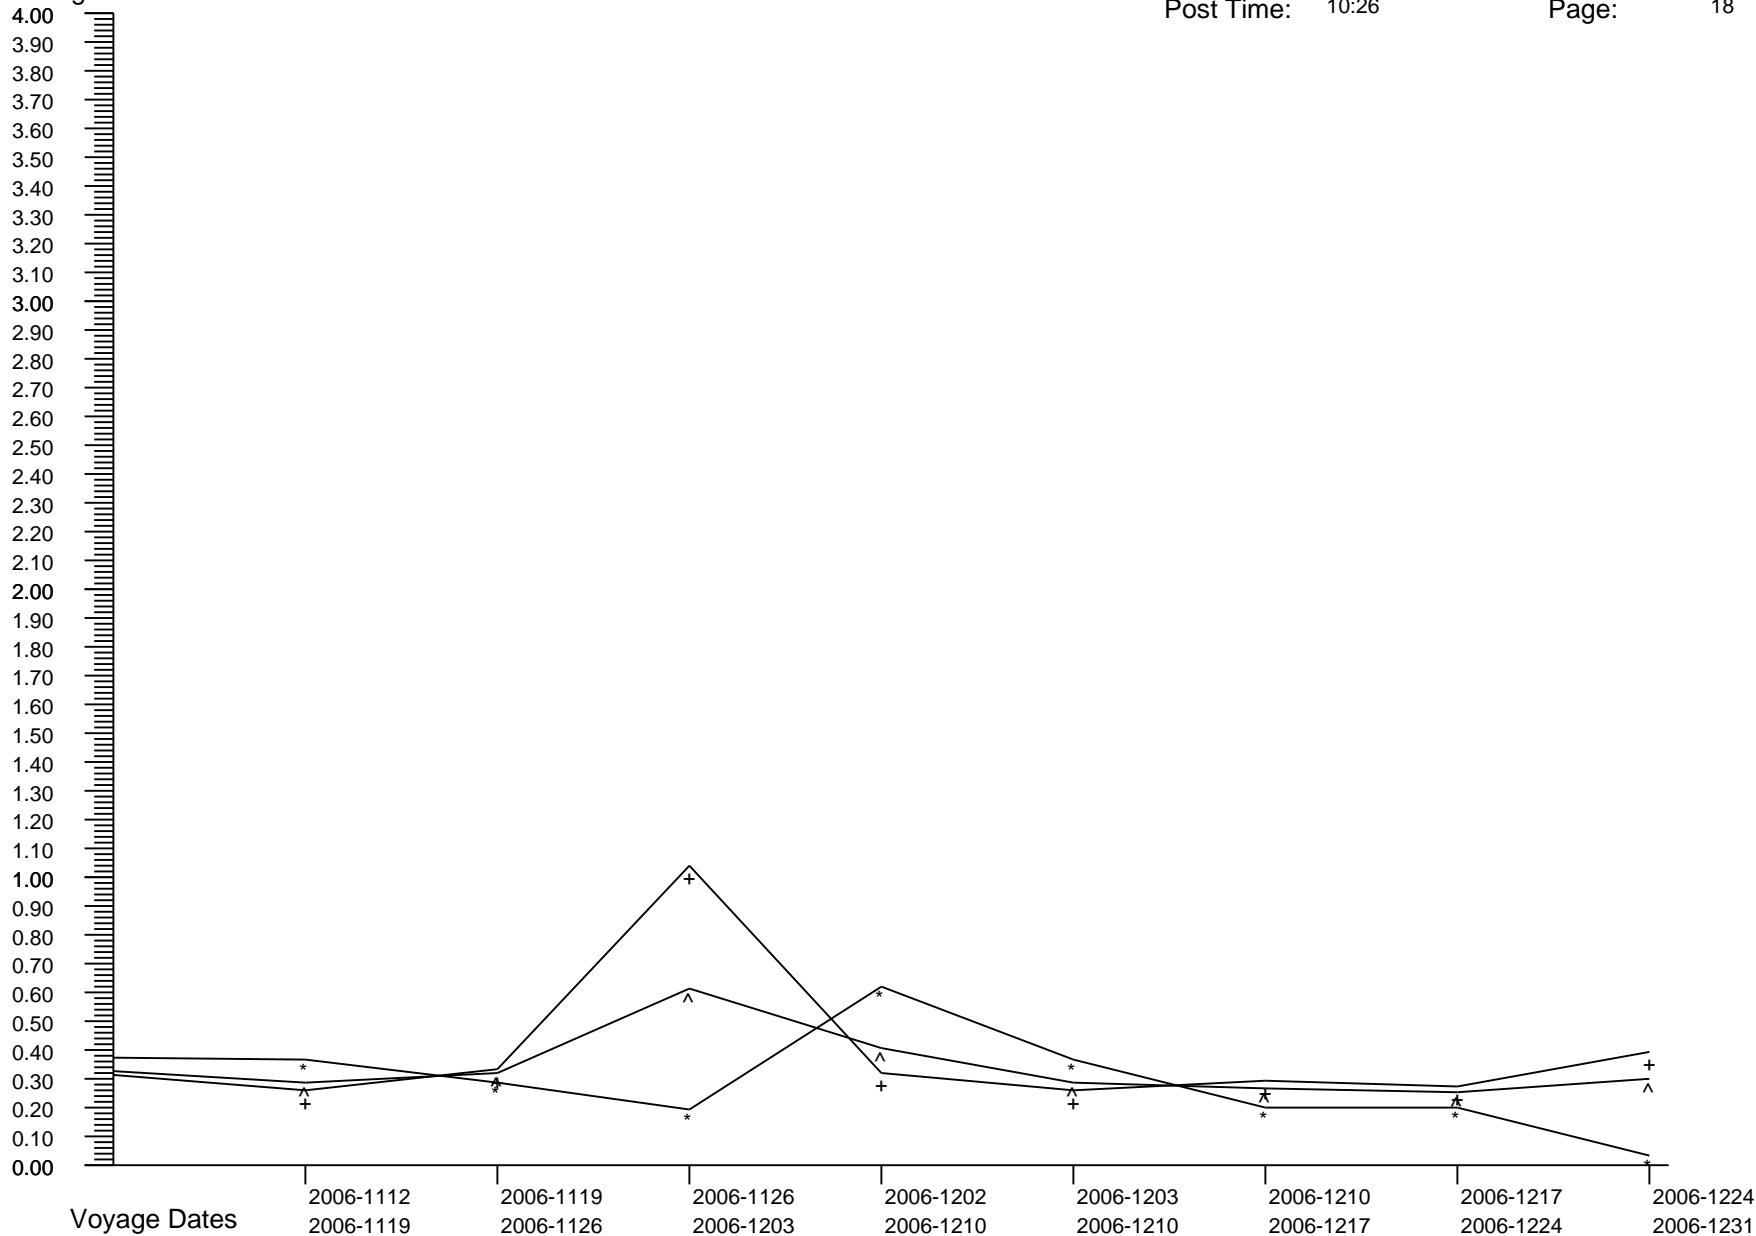

Voyage GI Percentage Summary Graph

Caribbean Princess
Post Date: 2009-0603
Post Time: 10:26

Print Date: 2009-0610
Print Time: 19:23
Page: 18

Percentages

Crew Percent:	* =	0.3359	* =	0.2500	* =	0.1568	* =	0.5882	* =	0.3361	* =	0.1684	* =	0.1668	* =	0.0000
Pass Percent:	+ =	0.2247	+ =	0.3015	+ =	1.0057	+ =	0.2889	+ =	0.2247	+ =	0.2578	+ =	0.2392	+ =	0.3623
Comb Percent:	^ =	0.2555	^ =	0.2878	^ =	0.5808	^ =	0.3717	^ =	0.2555	^ =	0.2330	^ =	0.2201	^ =	0.2653