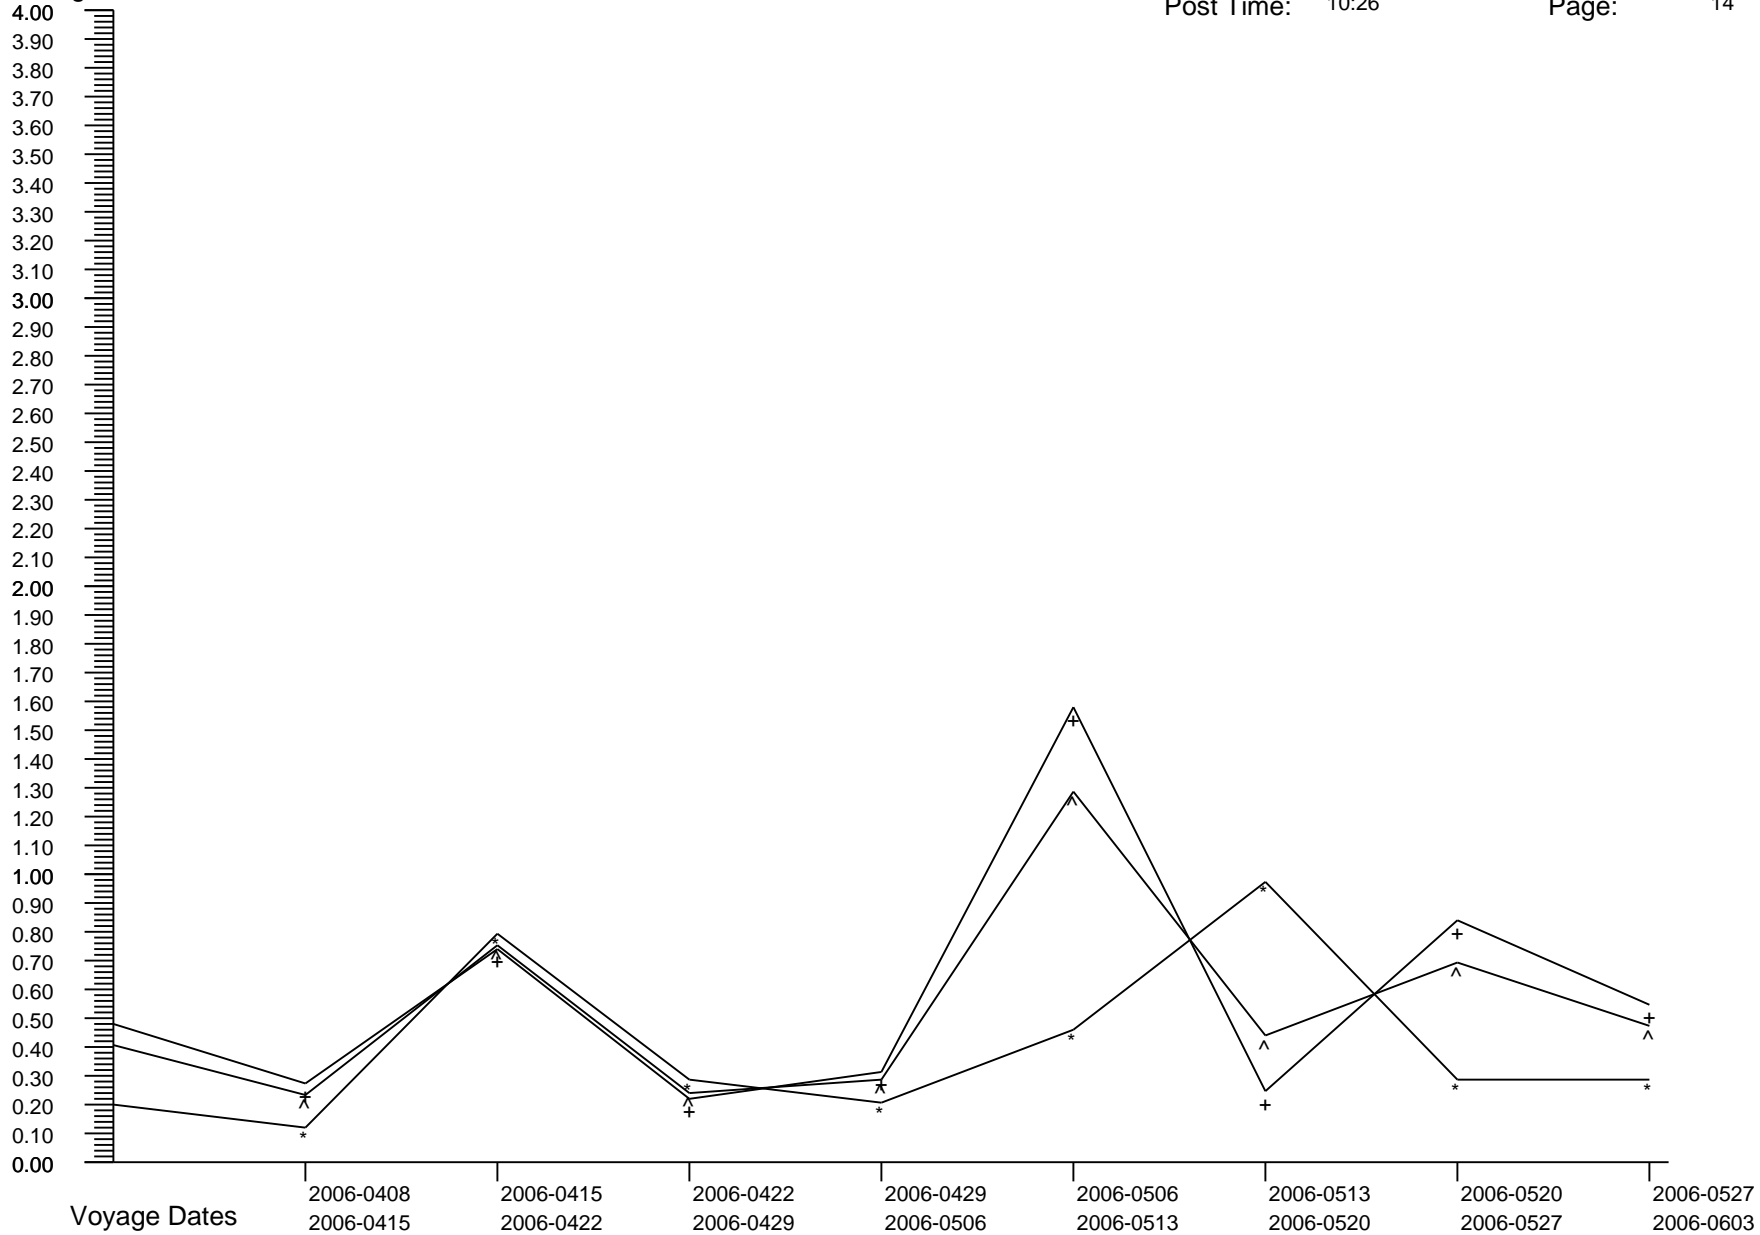

Voyage GI Percentage Summary Graph

Caribbean Princess
Post Date: 2009-0603
Post Time: 10:26

Print Date: 2009-0610
Print Time: 19:23
Page: 14

Percentages

Crew Percent:	* =	0.0842	* =	0.7595	* =	0.2553	* =	0.1711	* =	0.4277	* =	0.9394	* =	0.2540	* =	0.2519
Pass Percent:	+ =	0.2372	+ =	0.7048	+ =	0.1862	+ =	0.2790	+ =	1.5497	+ =	0.2159	+ =	0.8047	+ =	0.5114
Comb Percent:	^ =	0.1973	^ =	0.7190	^ =	0.2046	^ =	0.2503	^ =	1.2556	^ =	0.4079	^ =	0.6573	^ =	0.4430