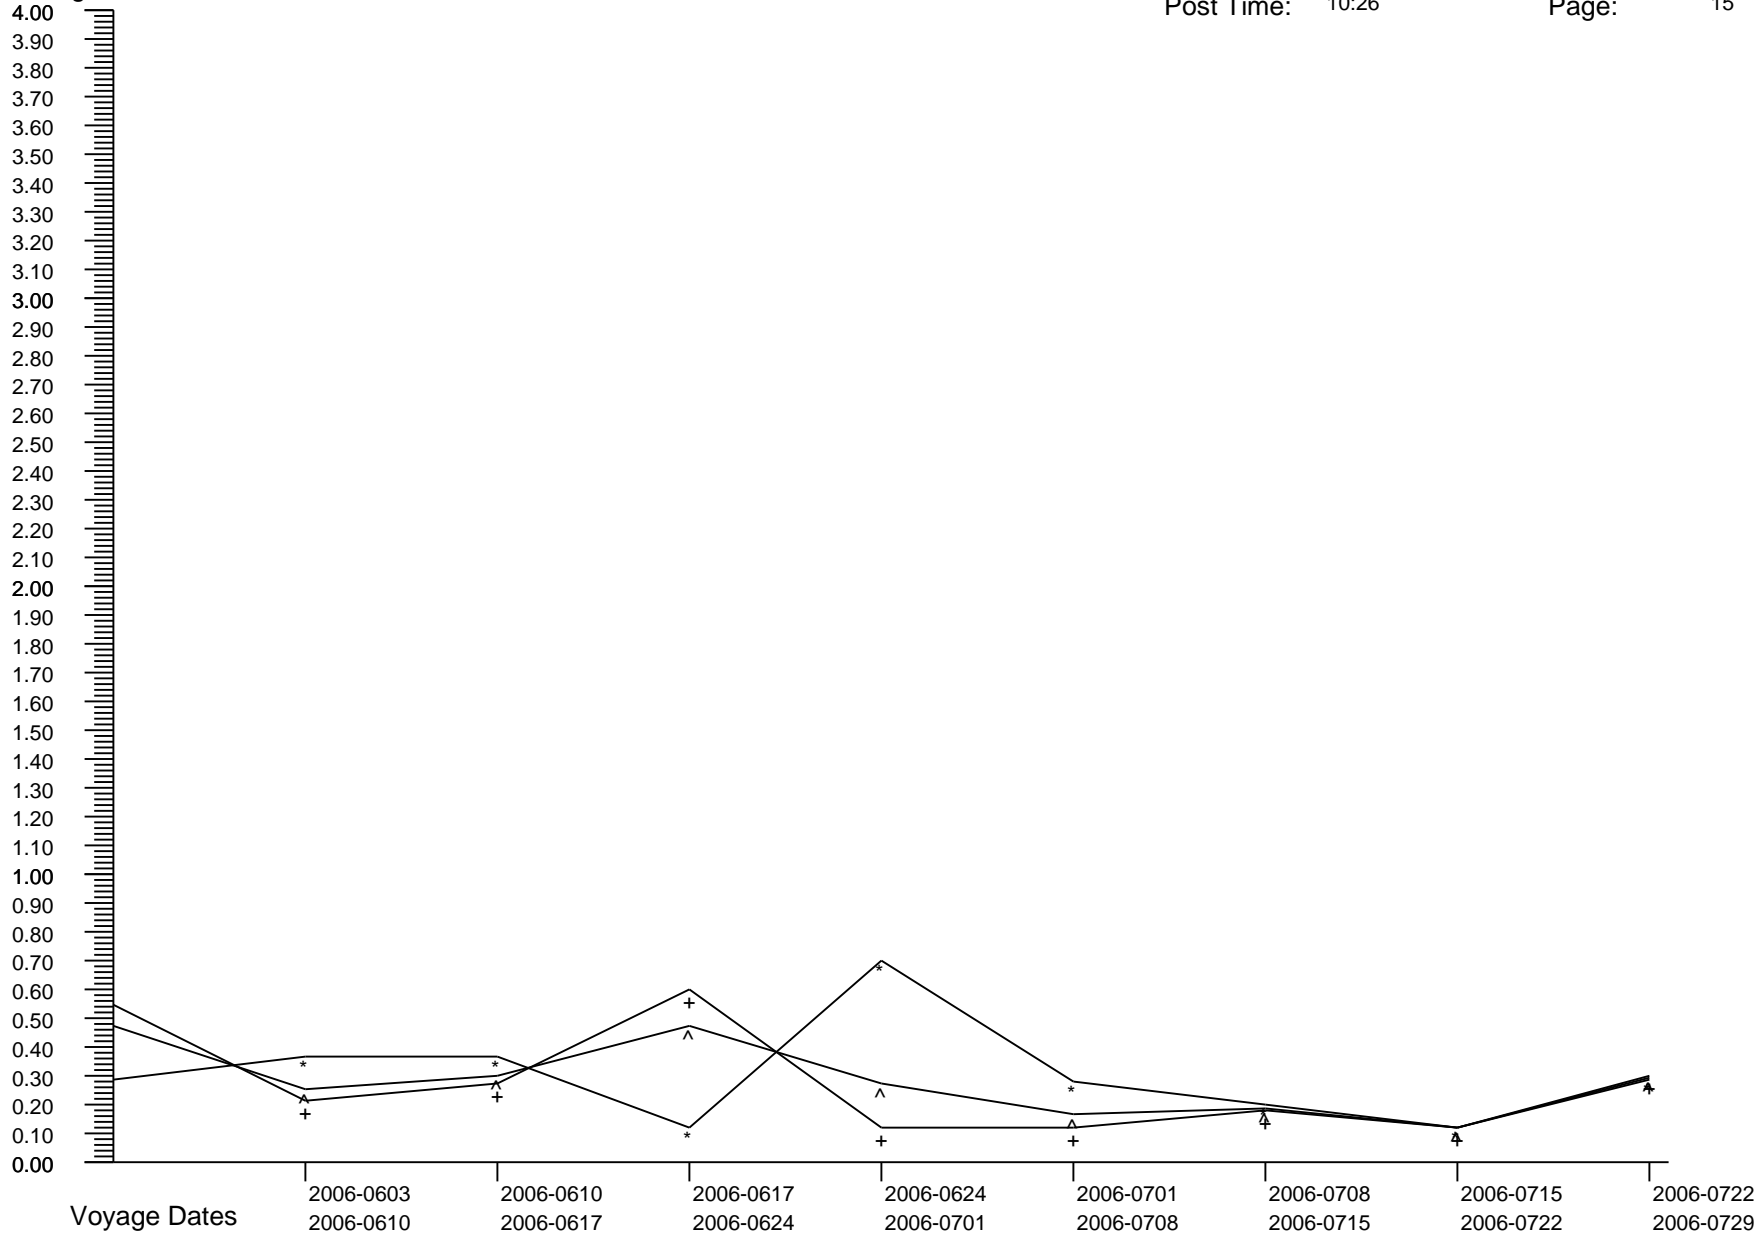

Voyage GI Percentage Summary Graph

Caribbean Princess
Post Date: 2009-0603
Post Time: 10:26

Print Date: 2009-0610
Print Time: 19:23
Page: 15

Percentages

Crew Percent:	* =	0.3333	* =	0.3356	* =	0.0835	* =	0.6672	* =	0.2496	* =	0.1658	* =	0.0835	* =	0.2500
Pass Percent:	+ =	0.1811	+ =	0.2422	+ =	0.5695	+ =	0.0895	+ =	0.0887	+ =	0.1462	+ =	0.0890	+ =	0.2659
Comb Percent:	^ =	0.2216	^ =	0.2670	^ =	0.4411	^ =	0.2417	^ =	0.1309	^ =	0.1513	^ =	0.0876	^ =	0.2617