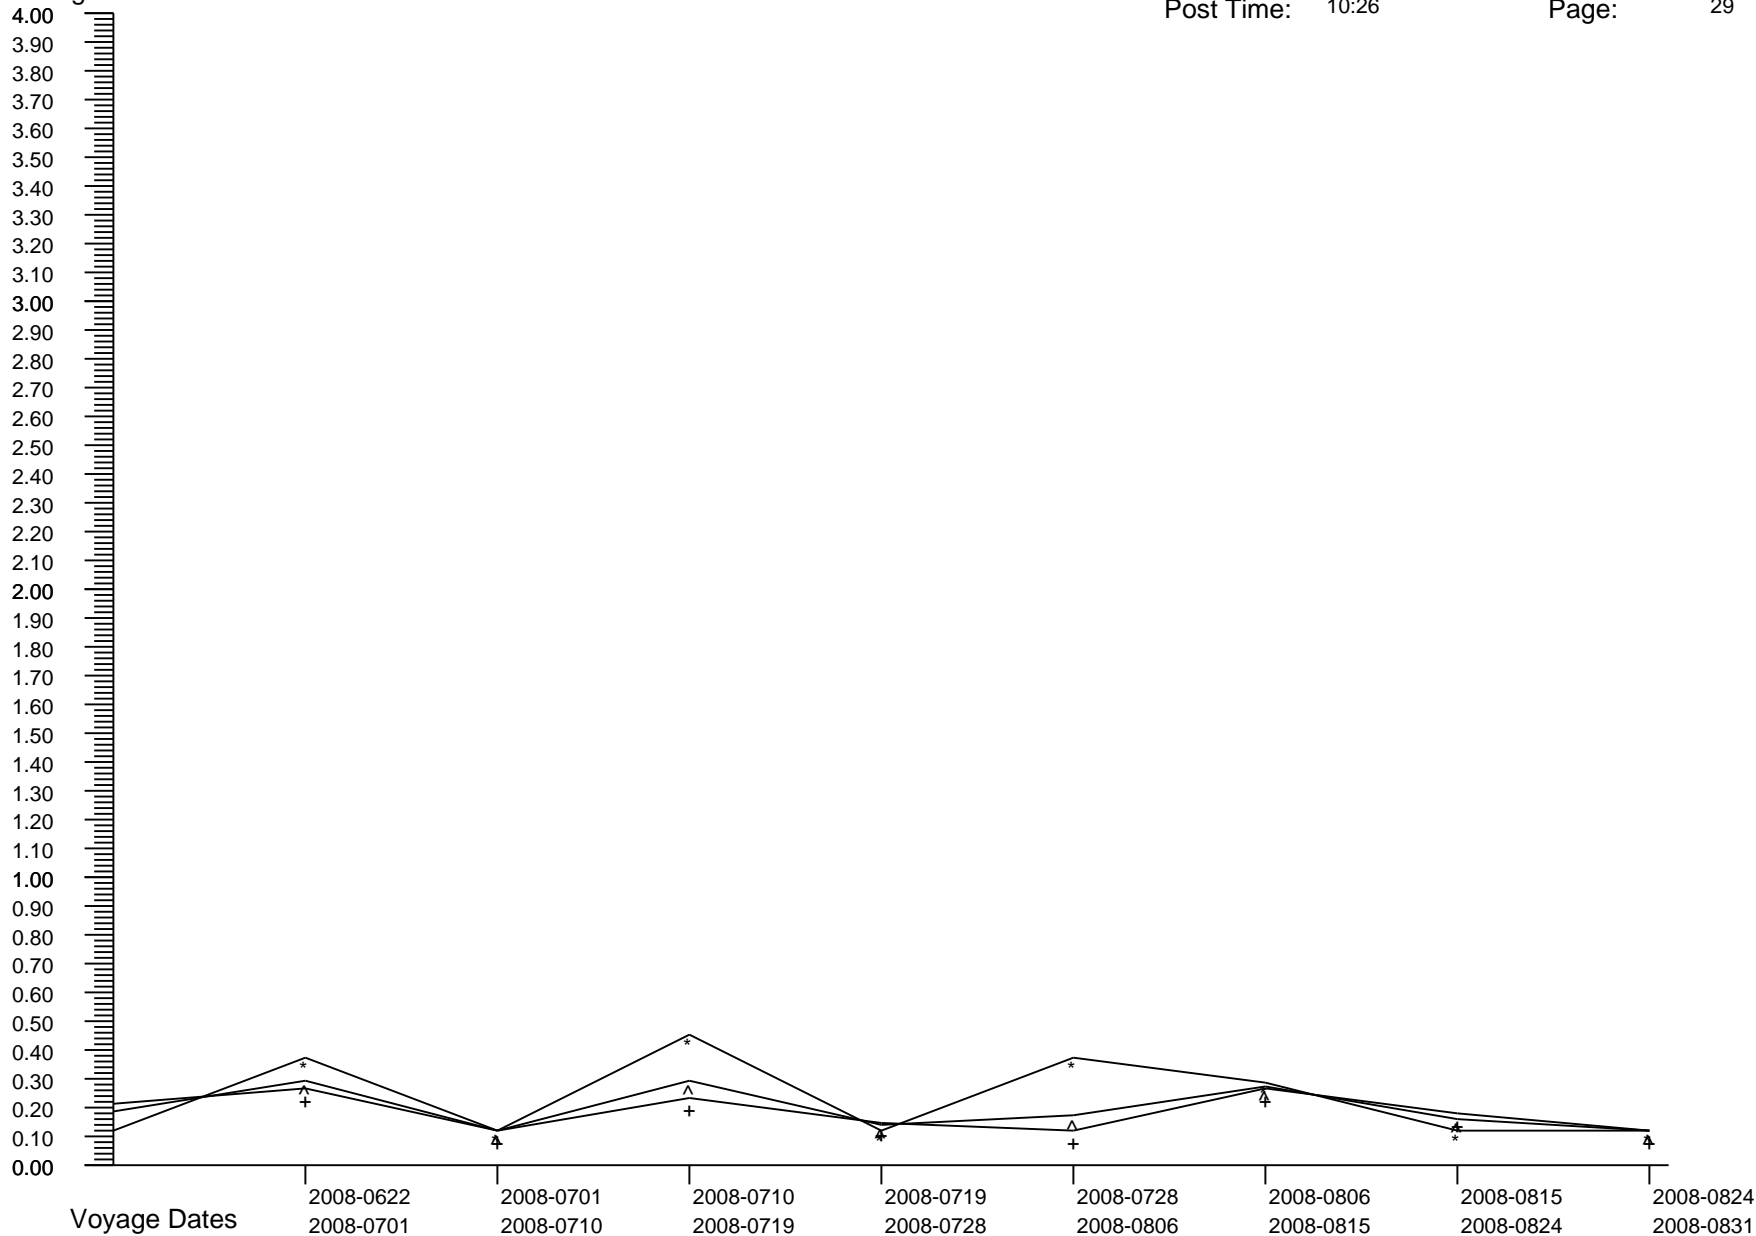

Voyage GI Percentage Summary Graph

Percentages

Crew Percent:	* =	0.3367	* =	0.0845	* =	0.4212	* =	0.0842	* =	0.3376	* =	0.2540	* =	0.0842	* =	0.0852
Pass Percent:	+ =	0.2330	+ =	0.0874	+ =	0.2023	+ =	0.1157	+ =	0.0868	+ =	0.2336	+ =	0.1454	+ =	0.0887
Comb Percent:	^ =	0.2596	^ =	0.0867	^ =	0.2582	^ =	0.1077	^ =	0.1381	^ =	0.2388	^ =	0.1297	^ =	0.0878