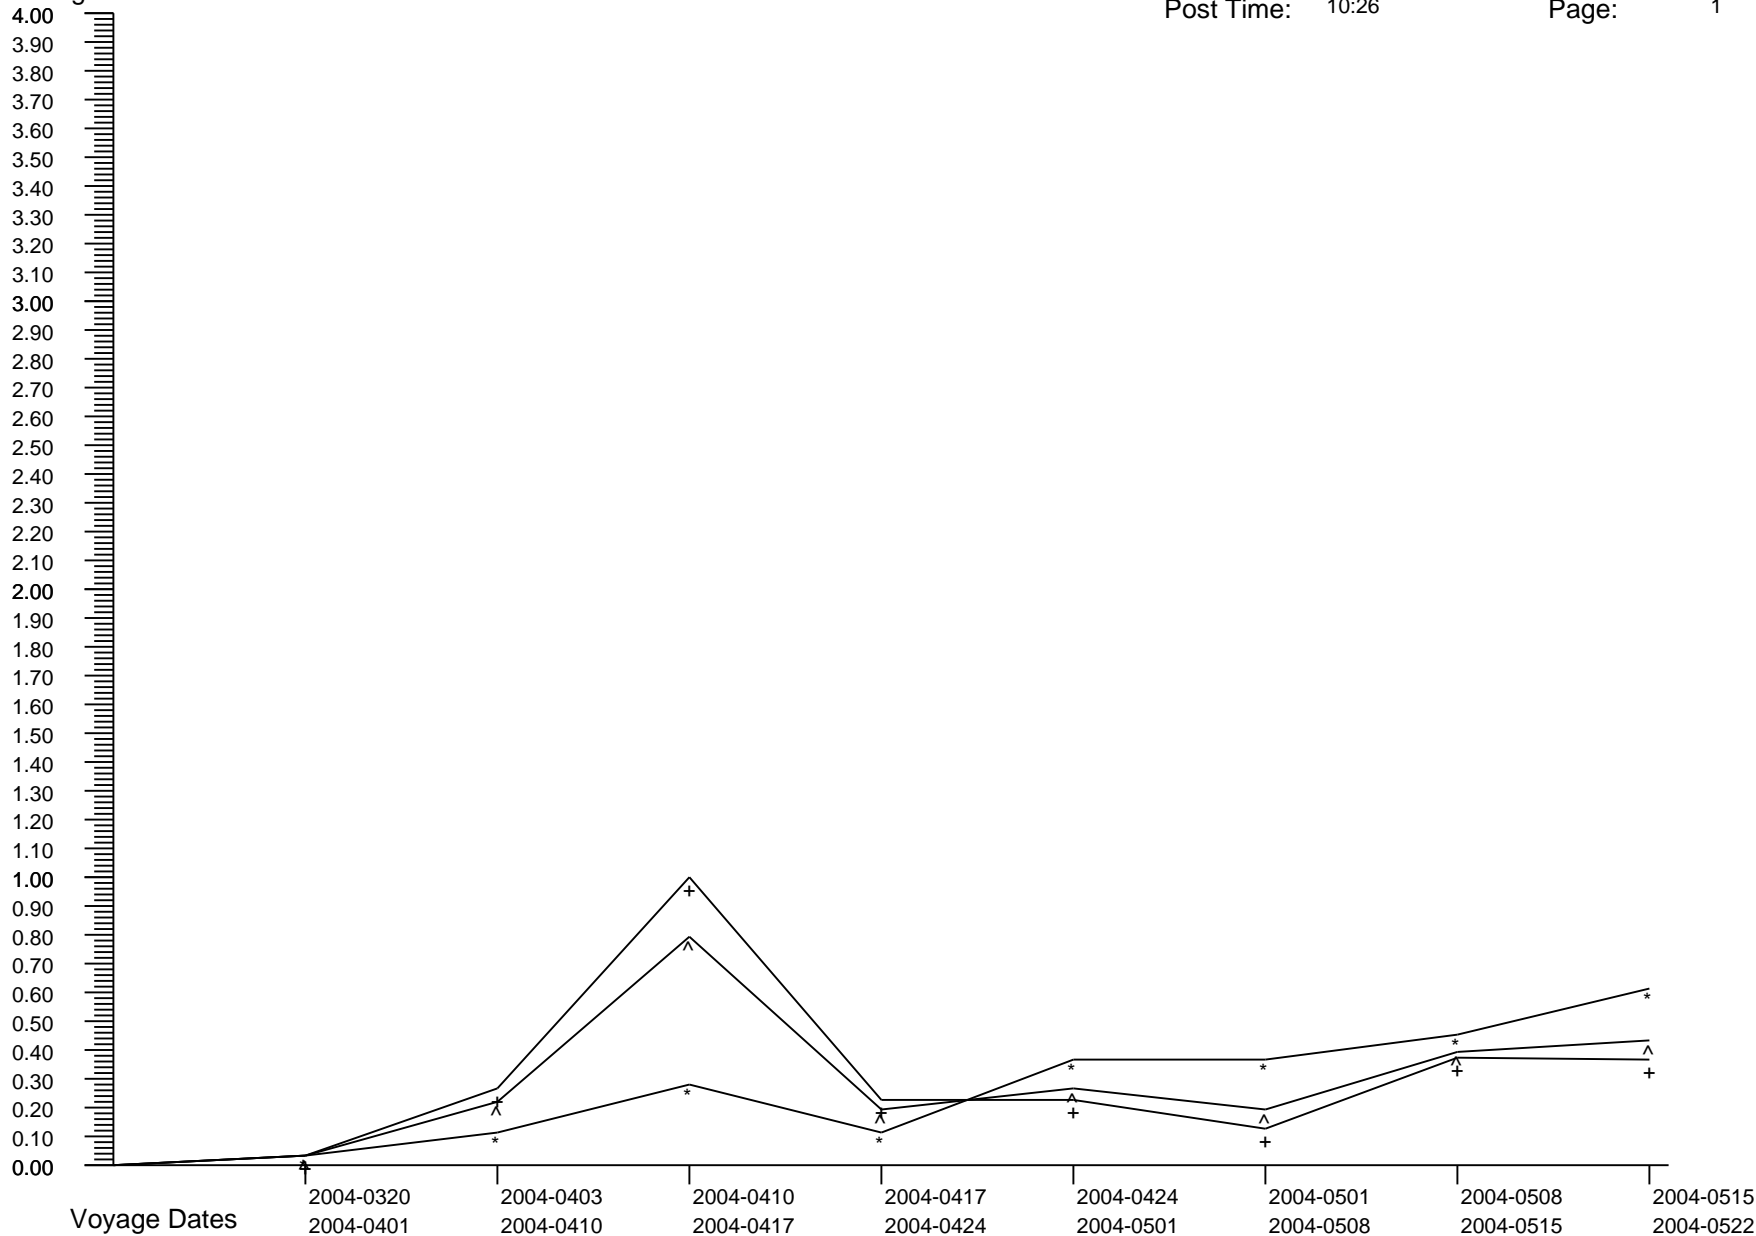

Voyage GI Percentage Summary Graph

Percentages

Crew Percent:	* =	0.0000	* =	0.0828	* =	0.2461	* =	0.0827	* =	0.3336	* =	0.3322	* =	0.4167	* =	0.5795
Pass Percent:	+ =	0.0000	+ =	0.2322	+ =	0.9699	+ =	0.1914	+ =	0.1911	+ =	0.0931	+ =	0.3380	+ =	0.3354
Comb Percent:	^ =	0.0000	^ =	0.1894	^ =	0.7603	^ =	0.1611	^ =	0.2305	^ =	0.1582	^ =	0.3592	^ =	0.4011

Voyage GI Percentage Summary Graph

Percentages

Crew Percent:	* =	0.5004	* =	0.7469	* =	0.4177	* =	0.2508	* =	0.3339	* =	0.7525	* =	0.5013	* =	0.0000
Pass Percent:	+ =	0.3095	+ =	0.5997	+ =	0.1223	+ =	0.1774	+ =	0.4065	+ =	0.2363	+ =	0.0890	+ =	0.2912
Comb Percent:	^ =	0.3612	^ =	0.6388	^ =	0.2015	^ =	0.1966	^ =	0.3878	^ =	0.3711	^ =	0.1970	^ =	0.2158