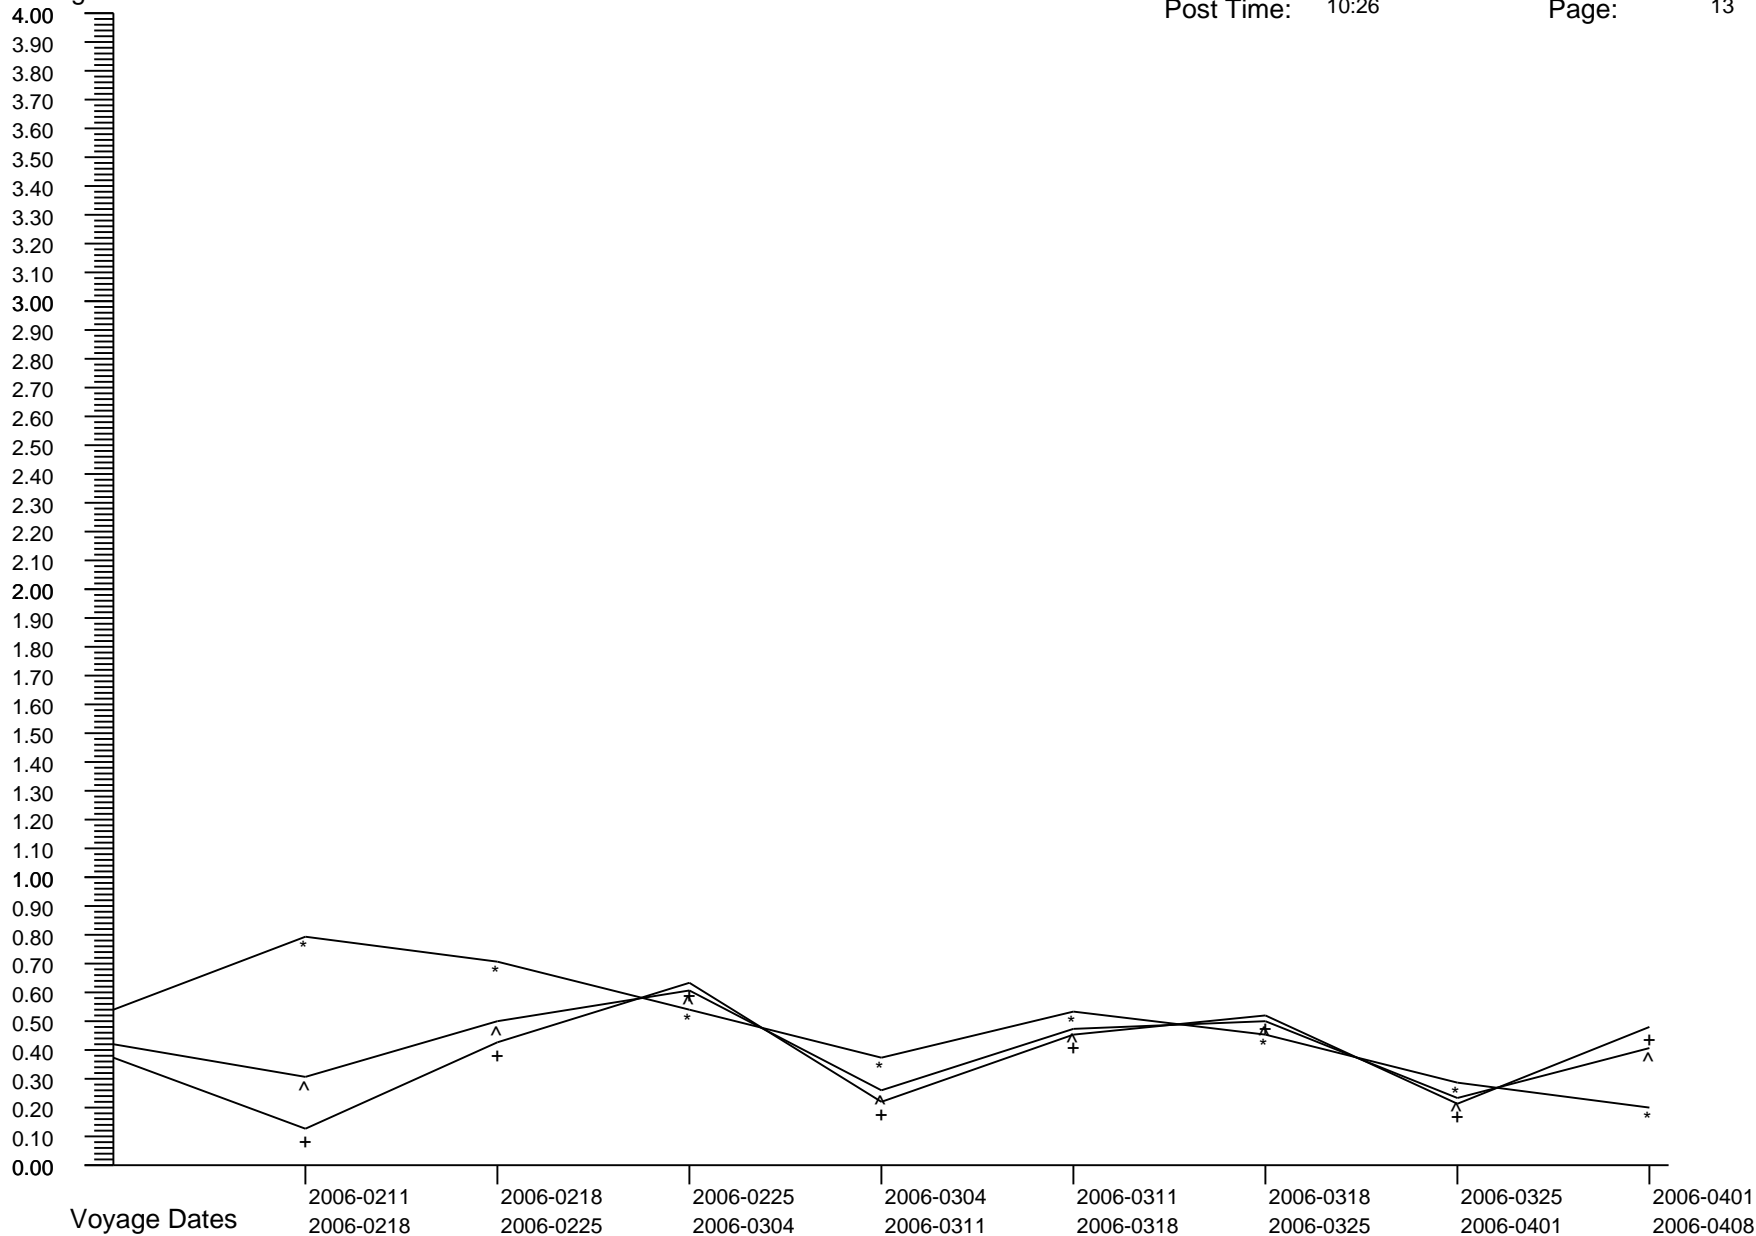

Voyage GI Percentage Summary Graph

Percentages

Crew Percent:	* =	0.7614	* =	0.6706	* =	0.5085	* =	0.3393	* =	0.4992	* =	0.4198	* =	0.2538	* =	0.1689
Pass Percent:	+ =	0.0935	+ =	0.3905	+ =	0.6009	+ =	0.1834	+ =	0.4174	+ =	0.4844	+ =	0.1795	+ =	0.4492
Comb Percent:	^ =	0.2734	^ =	0.4644	^ =	0.5758	^ =	0.2247	^ =	0.4390	^ =	0.4673	^ =	0.1989	^ =	0.3759