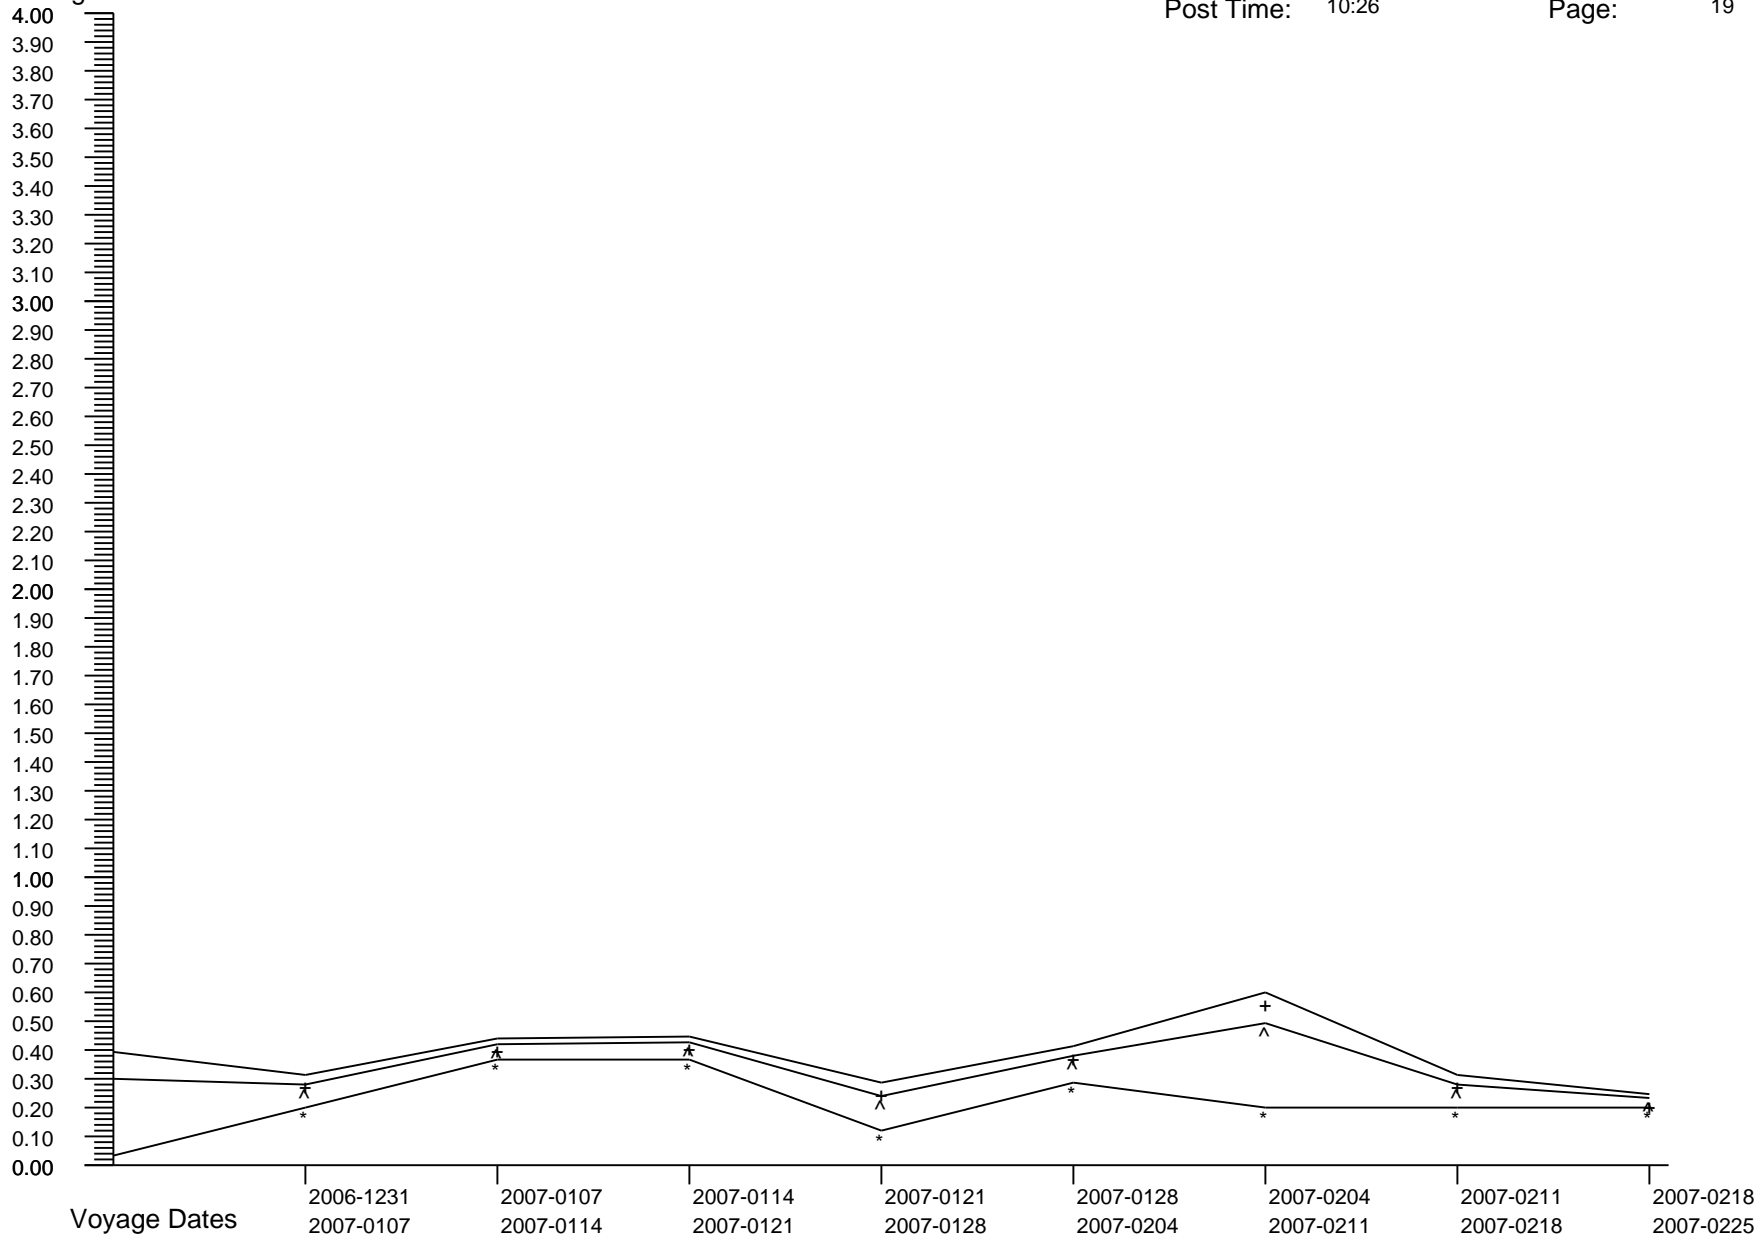

Voyage GI Percentage Summary Graph

Percentages

Crew Percent:	* =	0.1664	* =	0.3336	* =	0.3364	* =	0.0843	* =	0.2523	* =	0.1685	* =	0.1664	* =	0.1661
Pass Percent:	+ =	0.2773	+ =	0.4054	+ =	0.4105	+ =	0.2563	+ =	0.3831	+ =	0.5668	+ =	0.2790	+ =	0.2128
Comb Percent:	^ =	0.2473	^ =	0.3858	^ =	0.3903	^ =	0.2090	^ =	0.3471	^ =	0.4584	^ =	0.2484	^ =	0.2003