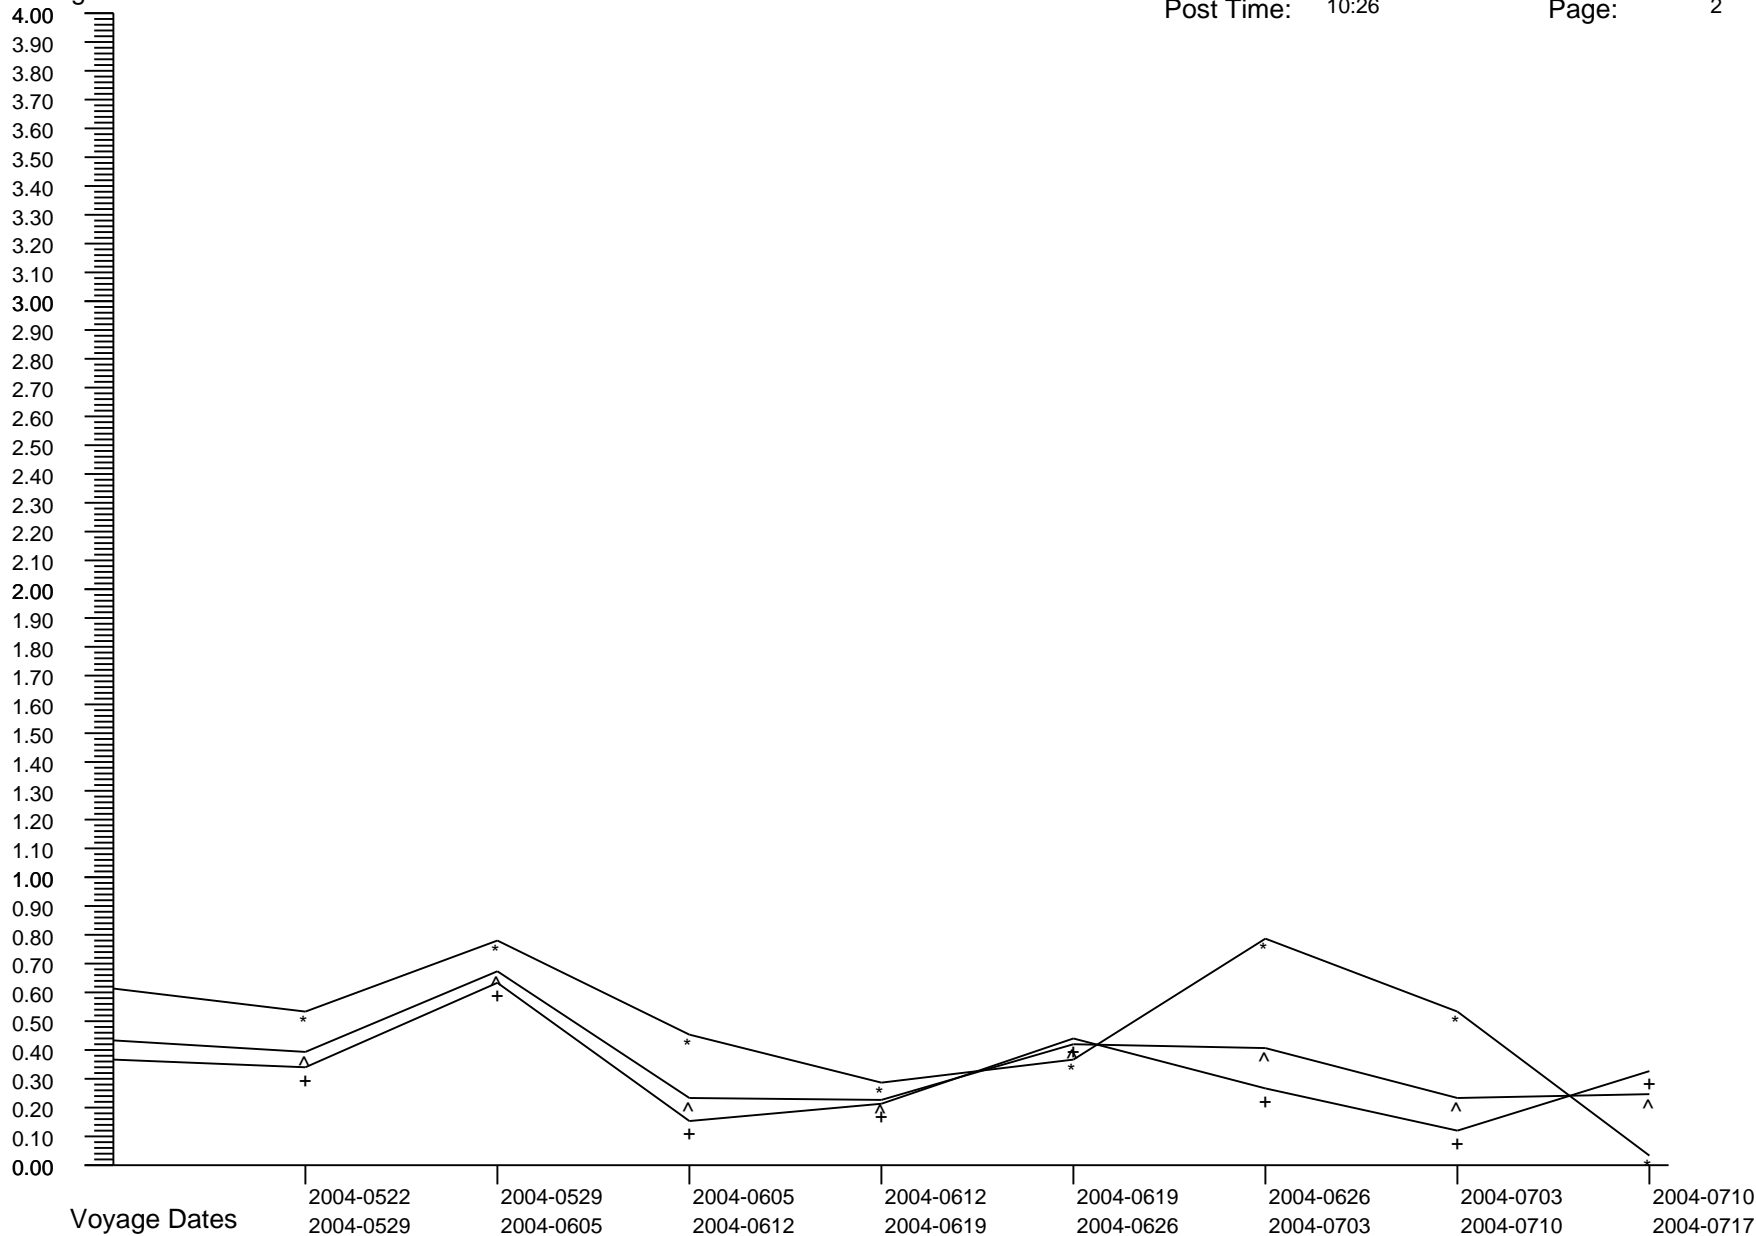

Voyage GI Percentage Summary Graph

Percentages

Crew Percent:	* =	0.0000	* =	0.0828	* =	0.2461	* =	0.0827	* =	0.3336	* =	0.3322	* =	0.4167	* =	0.5795
Pass Percent:	+ =	0.0000	+ =	0.2322	+ =	0.9699	+ =	0.1914	+ =	0.1911	+ =	0.0931	+ =	0.3380	+ =	0.3354
Comb Percent:	^ =	0.0000	^ =	0.1894	^ =	0.7603	^ =	0.1611	^ =	0.2305	^ =	0.1582	^ =	0.3592	^ =	0.4011

Voyage GI Percentage Summary Graph

Percentages

Crew Percent:	* =	0.5004	* =	0.7469	* =	0.4177	* =	0.2508	* =	0.3339	* =	0.7525	* =	0.5013	* =	0.0000
Pass Percent:	+ =	0.3095	+ =	0.5997	+ =	0.1223	+ =	0.1774	+ =	0.4065	+ =	0.2363	+ =	0.0890	+ =	0.2912
Comb Percent:	^ =	0.3612	^ =	0.6388	^ =	0.2015	^ =	0.1966	^ =	0.3878	^ =	0.3711	^ =	0.1970	^ =	0.2158