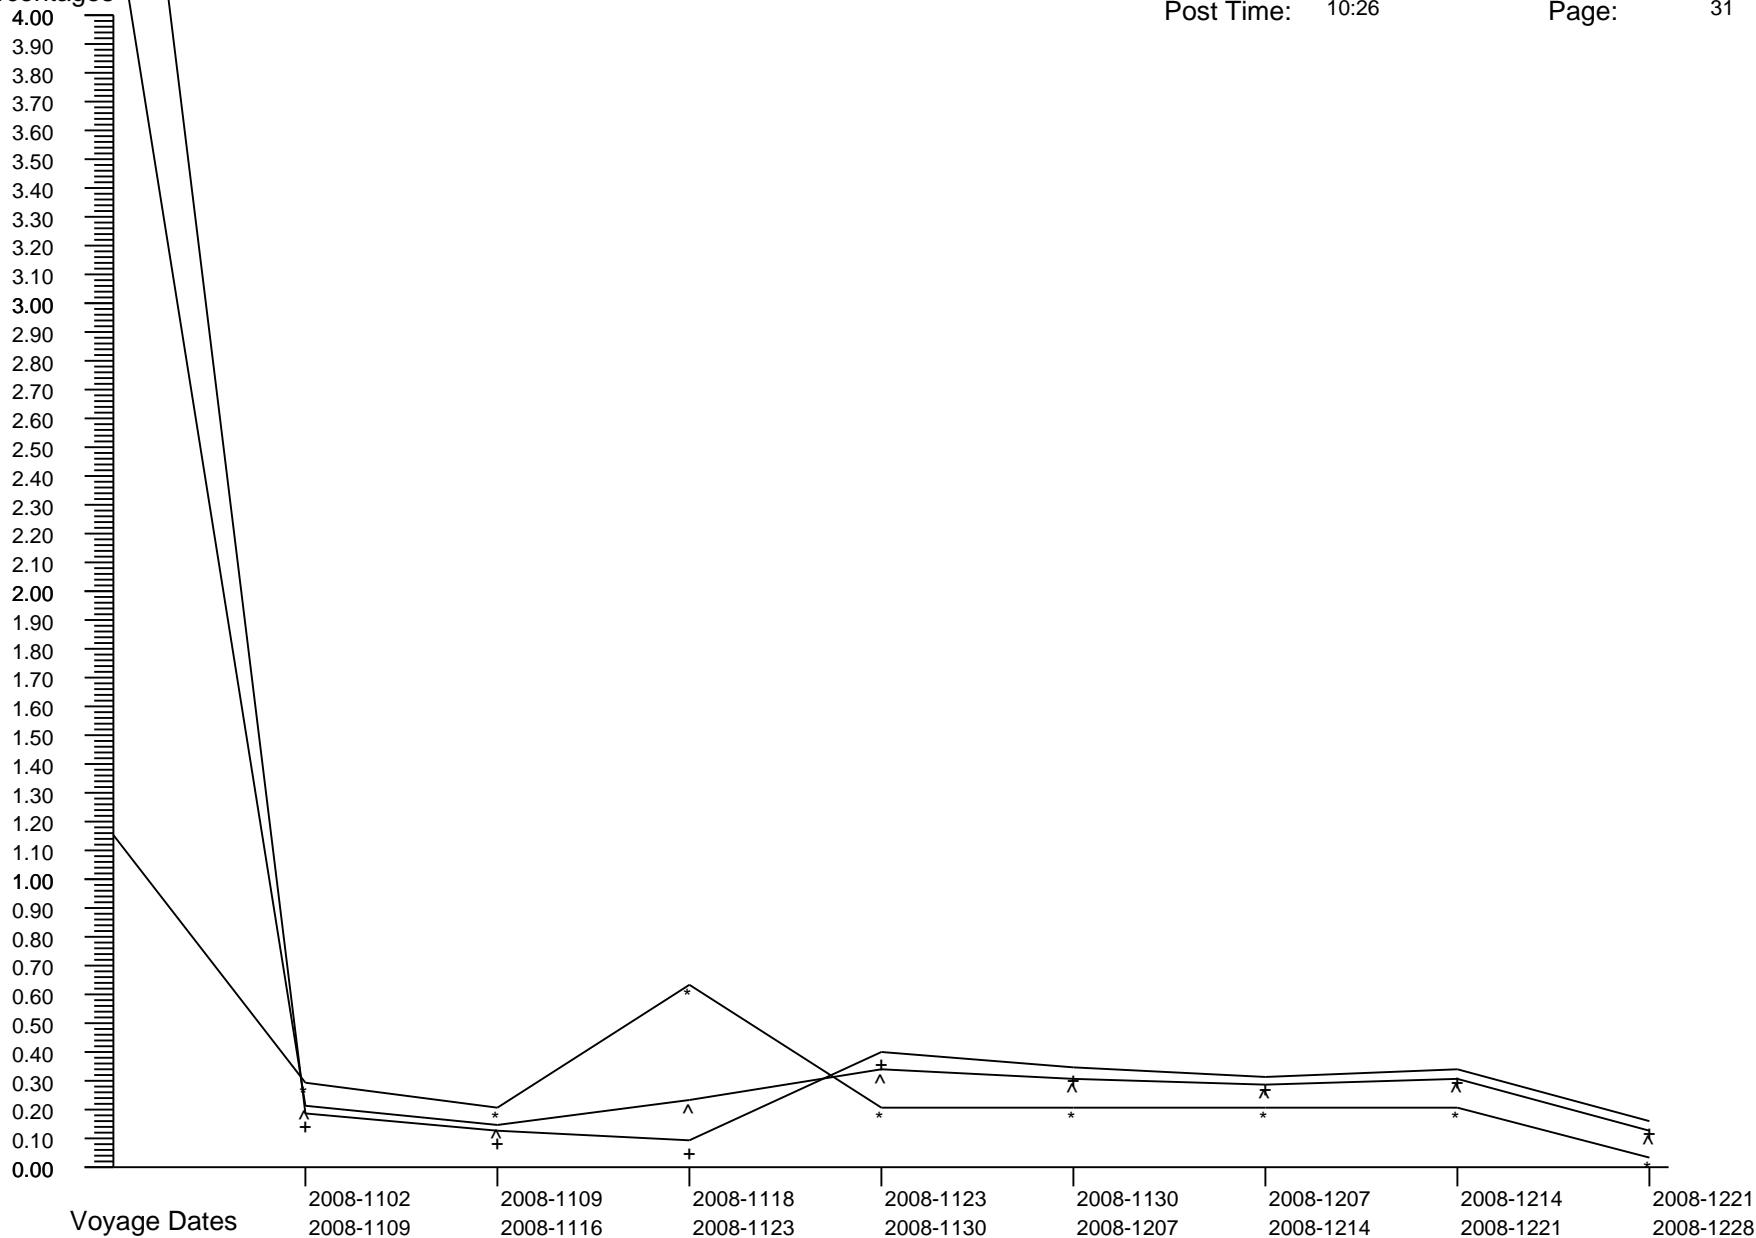

Voyage GI Percentage Summary Graph

Percentages

Crew Percent:	* =	0.2571	* =	0.1726	* =	0.5993	* =	0.1704	* =	0.1726	* =	0.1723	* =	0.1730	* =	0.0000
Pass Percent:	+ =	0.1540	+ =	0.0937	+ =	0.0605	+ =	0.3635	+ =	0.3123	+ =	0.2825	+ =	0.3046	+ =	0.1234
Comb Percent:	^ =	0.1813	^ =	0.1147	^ =	0.2012	^ =	0.3095	^ =	0.2752	^ =	0.2530	^ =	0.2703	^ =	0.0908