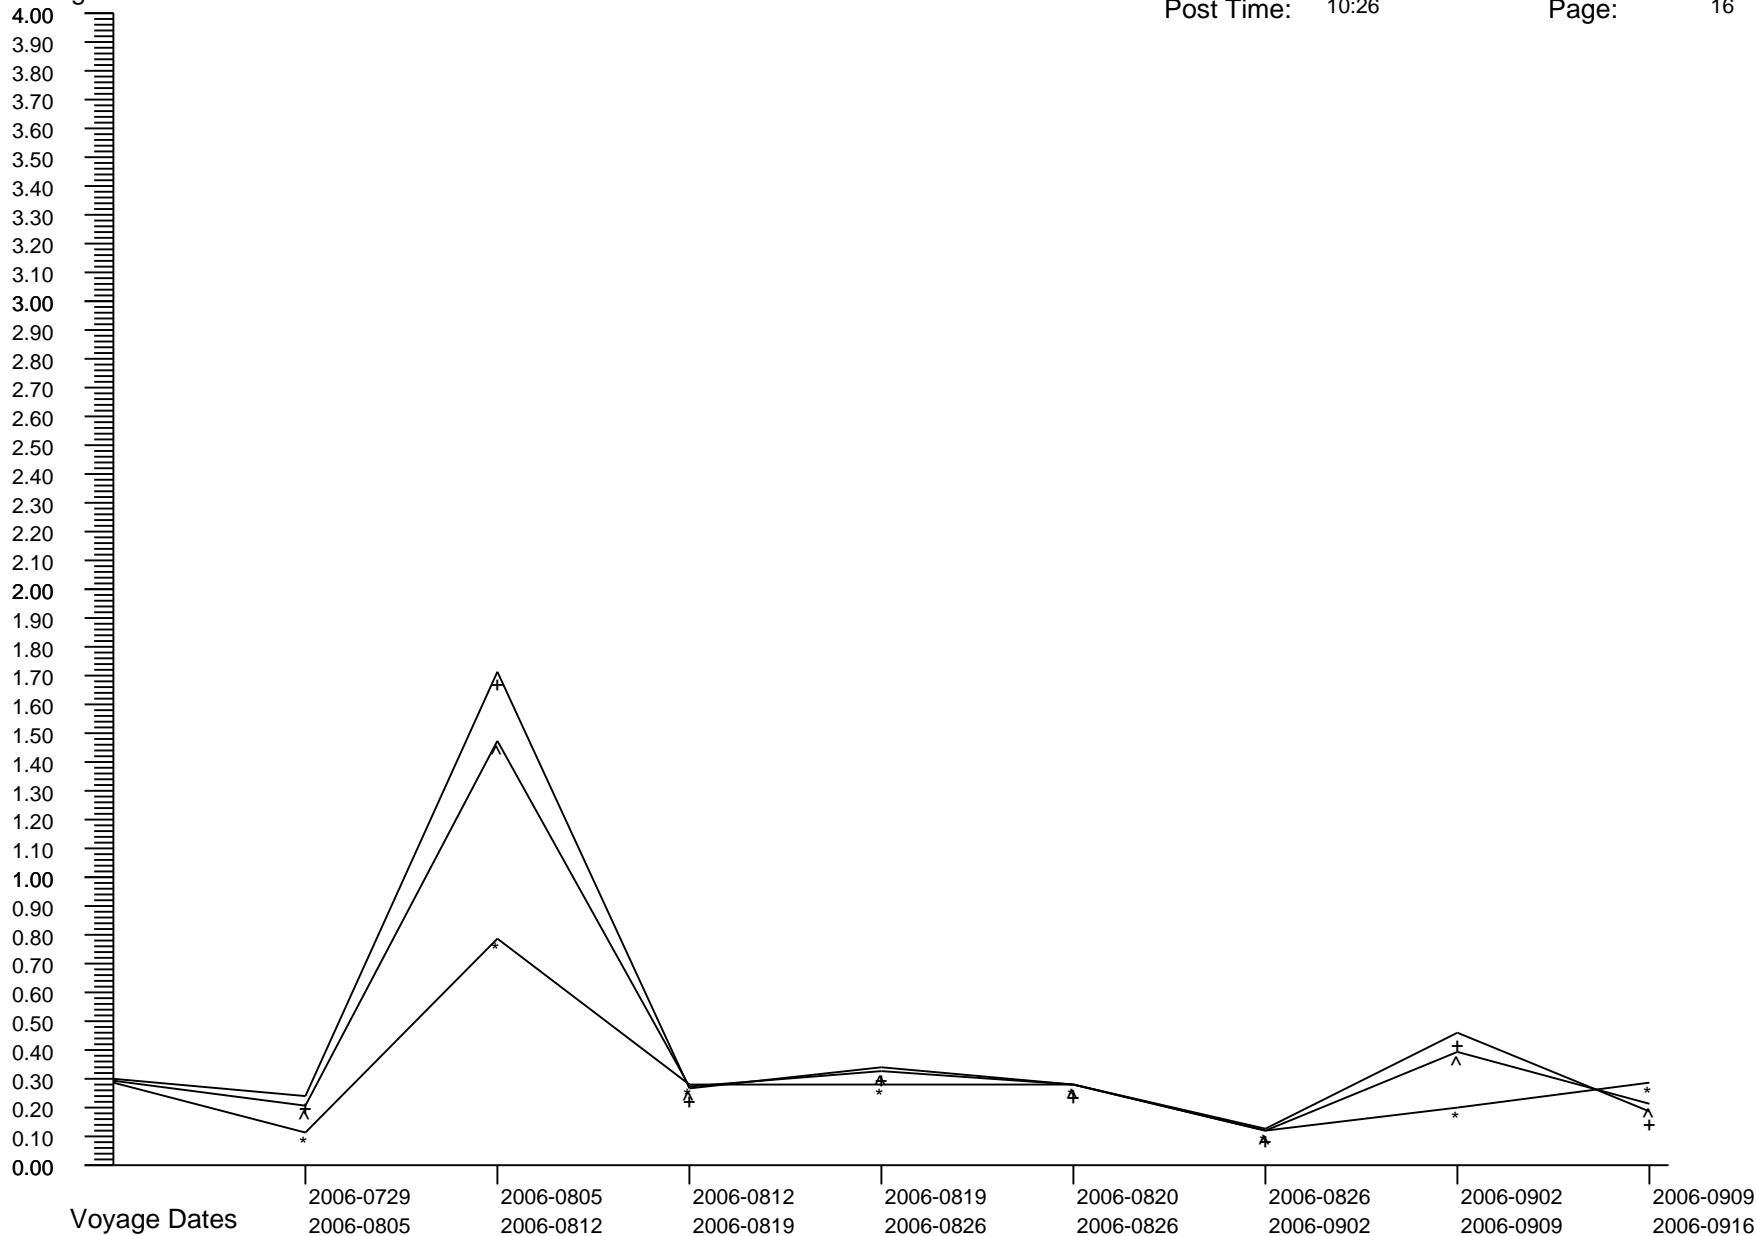

Voyage GI Percentage Summary Graph

Caribbean Princess
Post Date: 2009-0603
Post Time: 10:26

Print Date: 2009-0610
Print Time: 19:23
Page: 16

Percentages

Crew Percent:	* =	0.0833	* =	0.7557	* =	0.2498	* =	0.2486	* =	0.2486	* =	0.0840	* =	0.1689	* =	0.2538
Pass Percent:	+ =	0.2055	+ =	1.6794	+ =	0.2364	+ =	0.3060	+ =	0.2448	+ =	0.0915	+ =	0.4300	+ =	0.1540
Comb Percent:	^ =	0.1736	^ =	1.4395	^ =	0.2399	^ =	0.2905	^ =	0.2458	^ =	0.0895	^ =	0.3604	^ =	0.1806