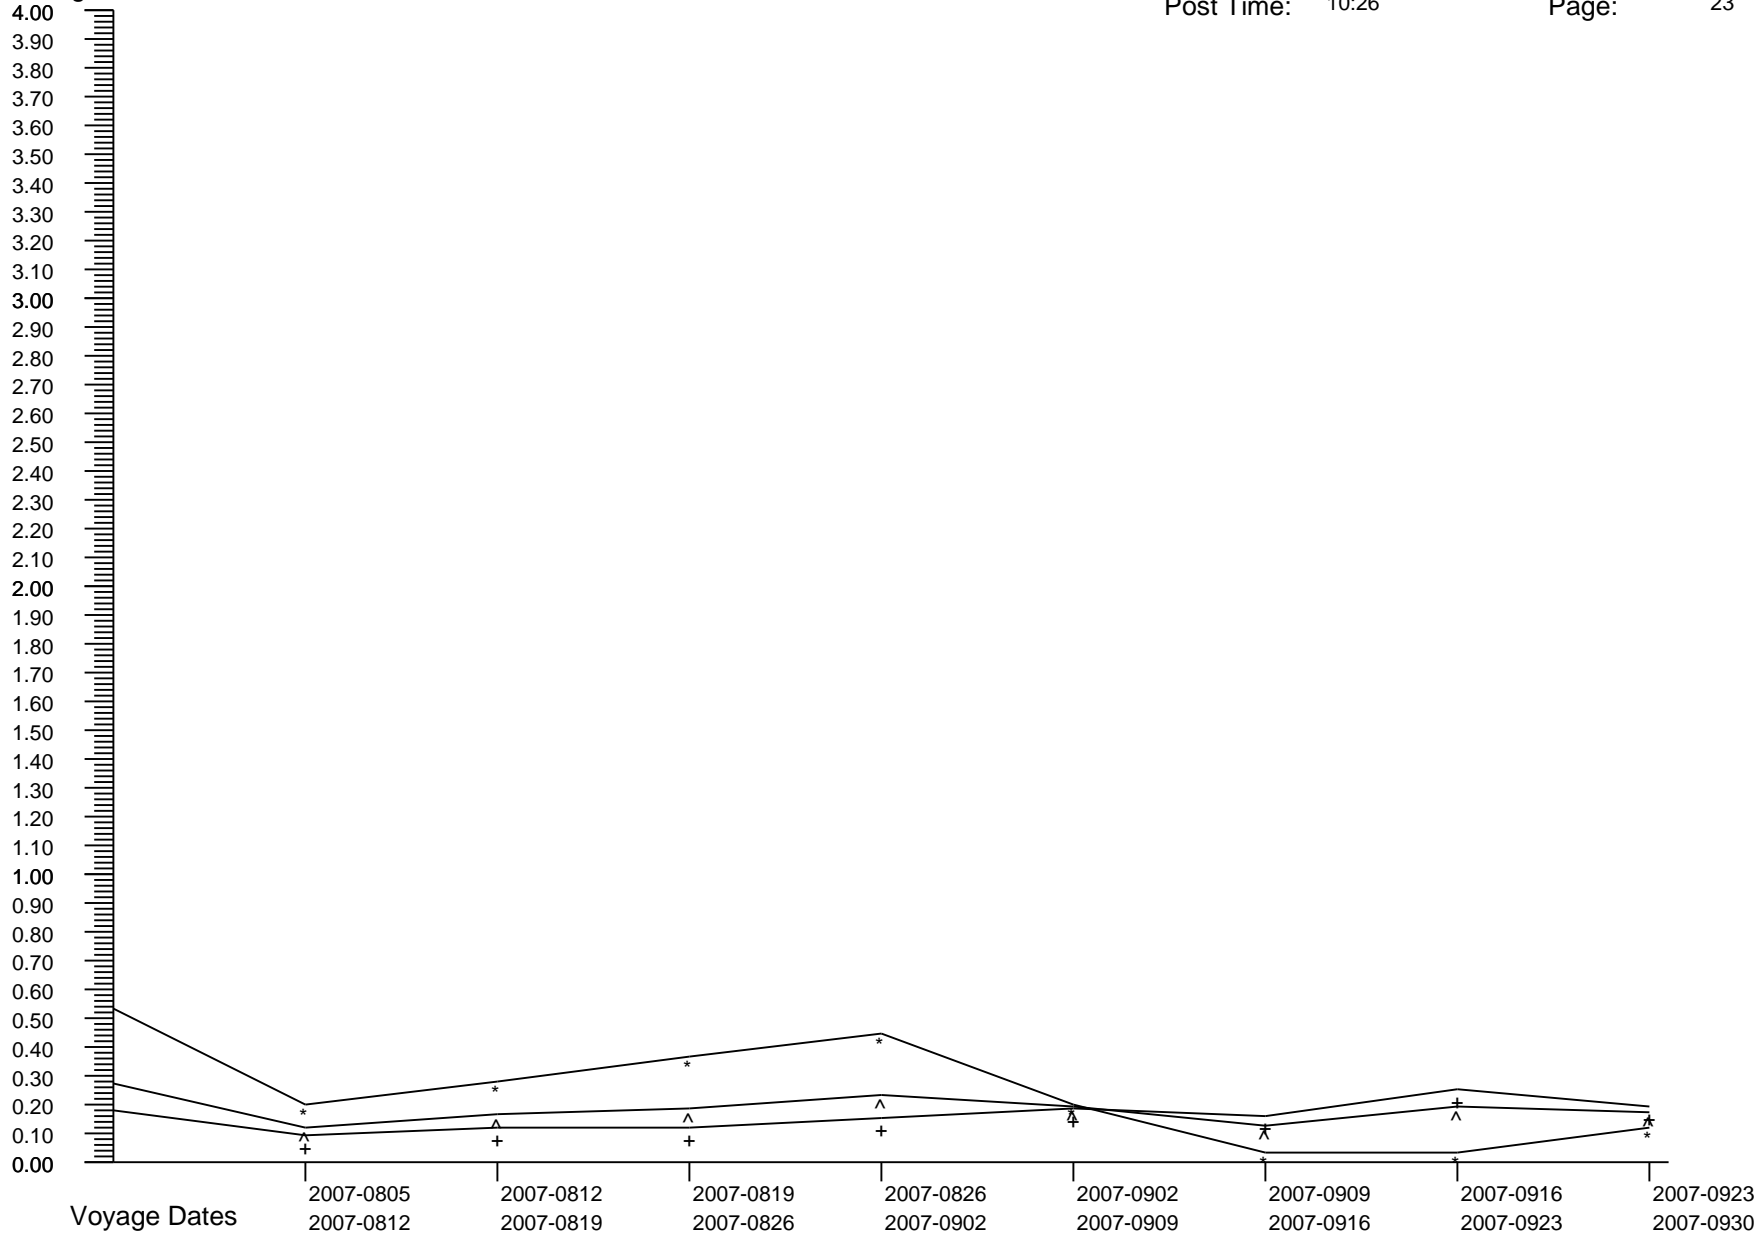

Voyage GI Percentage Summary Graph

Percentages

Crew Percent:	* =	0.1663	* =	0.2469	* =	0.3333	* =	0.4149	* =	0.1684	* =	0.0000	* =	0.0000	* =	0.0835
Pass Percent:	+ =	0.0596	+ =	0.0887	+ =	0.0897	+ =	0.1207	+ =	0.1544	+ =	0.1280	+ =	0.2208	+ =	0.1582
Comb Percent:	^ =	0.0877	^ =	0.1305	^ =	0.1540	^ =	0.1992	^ =	0.1582	^ =	0.0926	^ =	0.1604	^ =	0.1377