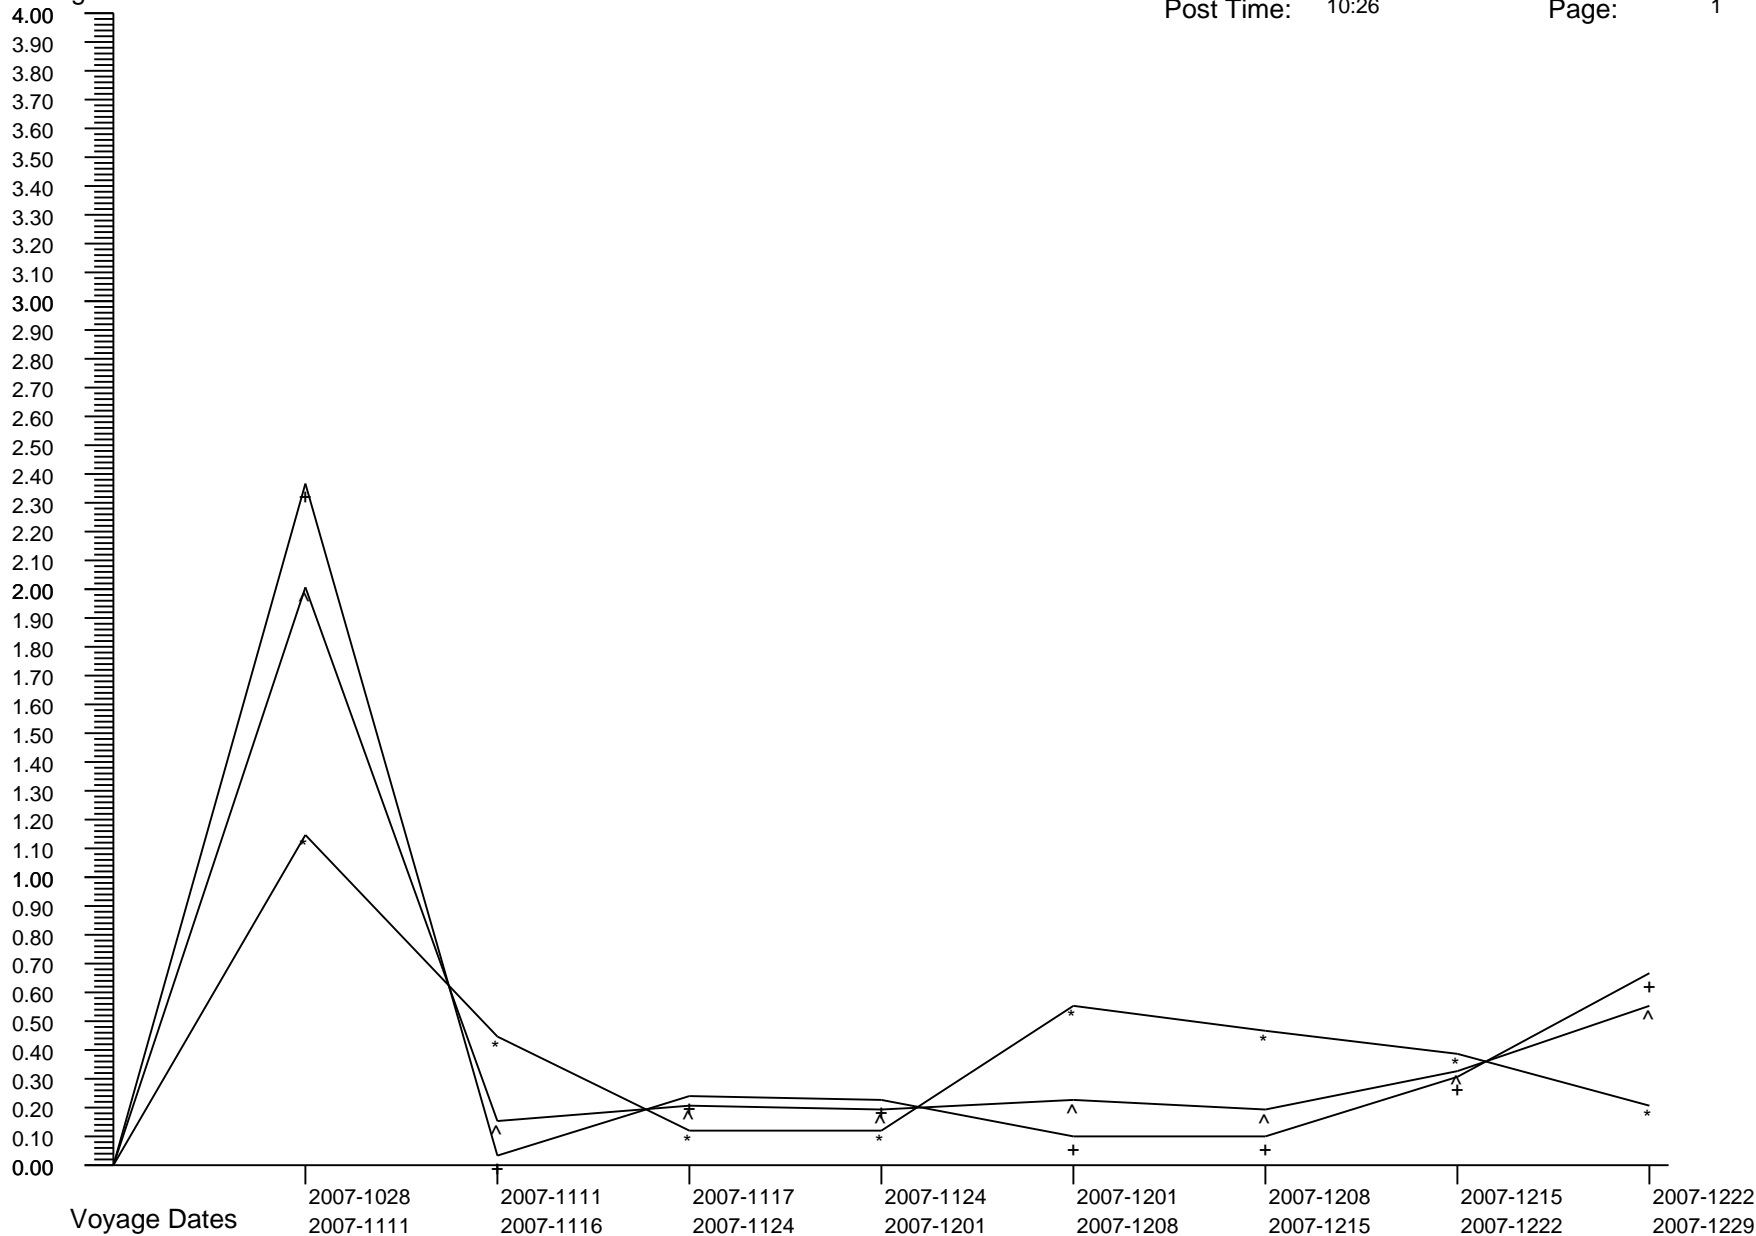

Voyage GI Percentage Summary Graph

Percentages

Crew Percent:	* =	1.1140	* =	0.4160	* =	0.0858	* =	0.0850	* =	0.5186	* =	0.4314	* =	0.3534	* =	0.1732
Pass Percent:	+ =	2.3305	+ =	0.0000	+ =	0.2039	+ =	0.1908	+ =	0.0659	+ =	0.0639	+ =	0.2730	+ =	0.6318
Comb Percent:	^ =	1.9755	^ =	0.1225	^ =	0.1740	^ =	0.1620	^ =	0.1907	^ =	0.1631	^ =	0.2935	^ =	0.5176

Voyage GI Percentage Summary Graph

Percentages

Crew Percent:	* =	0.3475	* =	0.4322	* =	0.9532	* =	0.1729	* =	0.0865	* =	0.3422	* =	0.6897	* =	0.1738
Pass Percent:	+ =	0.2354	+ =	1.2121	+ =	0.3547	+ =	0.5202	+ =	0.3254	+ =	0.2588	+ =	0.1314	+ =	0.2641
Comb Percent:	^ =	0.2638	^ =	1.0096	^ =	0.5170	^ =	0.4294	^ =	0.2601	^ =	0.2817	^ =	0.2854	^ =	0.2413

Voyage GI Percentage Summary Graph

Percentages

Crew Percent:	* =	0.2609	* =	0.0864	* =	0.4310	* =	0.3439	* =	0.2580	* =	0.2591	* =	0.0861	* =	0.2562
Pass Percent:	+ =	0.1887	+ =	0.0932	+ =	0.3345	+ =	0.1725	+ =	0.1707	+ =	0.0285	+ =	0.2616	+ =	0.2070
Comb Percent:	^ =	0.2079	^ =	0.0914	^ =	0.3597	^ =	0.2154	^ =	0.1924	^ =	0.0857	^ =	0.2173	^ =	0.2197

Voyage GI Percentage Summary Graph

Carnival Freedom
 Post Date: 2009-0603
 Post Time: 10:26

Print Date: 2009-0610
 Print Time: 19:23
 Page: 5

Percentages

Voyage Dates

Crew Percent:	* =	0.7061	* =	0.4382	* =	0.0872	* =	0.3509	* =	0.1762	* =	0.2632
Pass Percent:	+ =	0.5425	+ =	0.2526	+ =	0.1926	+ =	0.0968	+ =	0.1936	+ =	0.0987
Comb Percent:	^ =	0.5841	^ =	0.3018	^ =	0.1642	^ =	0.1651	^ =	0.1889	^ =	0.1435