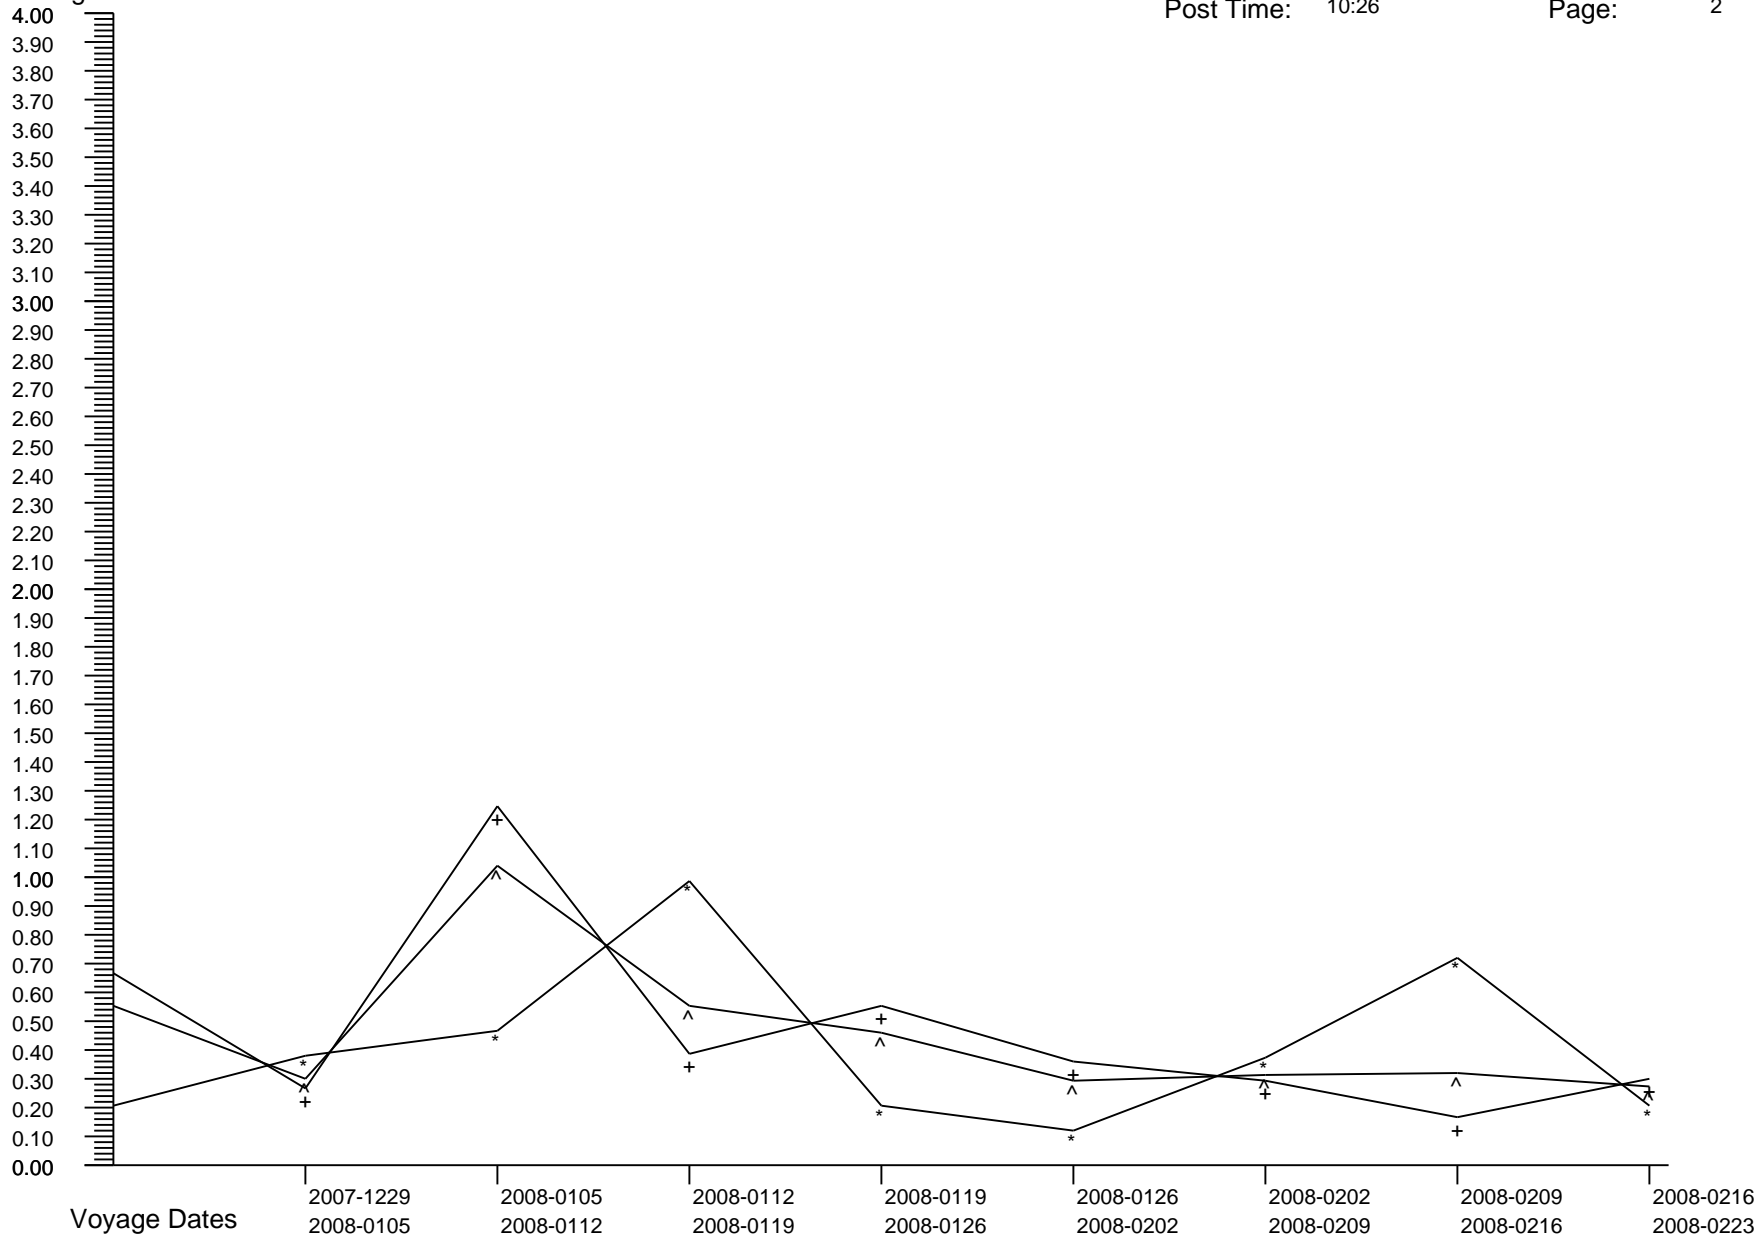

Voyage GI Percentage Summary Graph

Percentages

Crew Percent:	* =	1.1140	* =	0.4160	* =	0.0858	* =	0.0850	* =	0.5186	* =	0.4314	* =	0.3534	* =	0.1732
Pass Percent:	+ =	2.3305	+ =	0.0000	+ =	0.2039	+ =	0.1908	+ =	0.0659	+ =	0.0639	+ =	0.2730	+ =	0.6318
Comb Percent:	^ =	1.9755	^ =	0.1225	^ =	0.1740	^ =	0.1620	^ =	0.1907	^ =	0.1631	^ =	0.2935	^ =	0.5176

Voyage GI Percentage Summary Graph

Percentages

Crew Percent:	* =	0.3475	* =	0.4322	* =	0.9532	* =	0.1729	* =	0.0865	* =	0.3422	* =	0.6897	* =	0.1738
Pass Percent:	+ =	0.2354	+ =	1.2121	+ =	0.3547	+ =	0.5202	+ =	0.3254	+ =	0.2588	+ =	0.1314	+ =	0.2641
Comb Percent:	^ =	0.2638	^ =	1.0096	^ =	0.5170	^ =	0.4294	^ =	0.2601	^ =	0.2817	^ =	0.2854	^ =	0.2413

Voyage GI Percentage Summary Graph

Percentages

Crew Percent:	* =	0.2609	* =	0.0864	* =	0.4310	* =	0.3439	* =	0.2580	* =	0.2591	* =	0.0861	* =	0.2562
Pass Percent:	+ =	0.1887	+ =	0.0932	+ =	0.3345	+ =	0.1725	+ =	0.1707	+ =	0.0285	+ =	0.2616	+ =	0.2070
Comb Percent:	^ =	0.2079	^ =	0.0914	^ =	0.3597	^ =	0.2154	^ =	0.1924	^ =	0.0857	^ =	0.2173	^ =	0.2197

Voyage GI Percentage Summary Graph

Carnival Freedom
 Post Date: 2009-0603
 Post Time: 10:26

Print Date: 2009-0610
 Print Time: 19:23
 Page: 5

Percentages

Voyage Dates

Crew Percent:	* =	0.7061	* =	0.4382	* =	0.0872	* =	0.3509	* =	0.1762	* =	0.2632
Pass Percent:	+ =	0.5425	+ =	0.2526	+ =	0.1926	+ =	0.0968	+ =	0.1936	+ =	0.0987
Comb Percent:	^ =	0.5841	^ =	0.3018	^ =	0.1642	^ =	0.1651	^ =	0.1889	^ =	0.1435