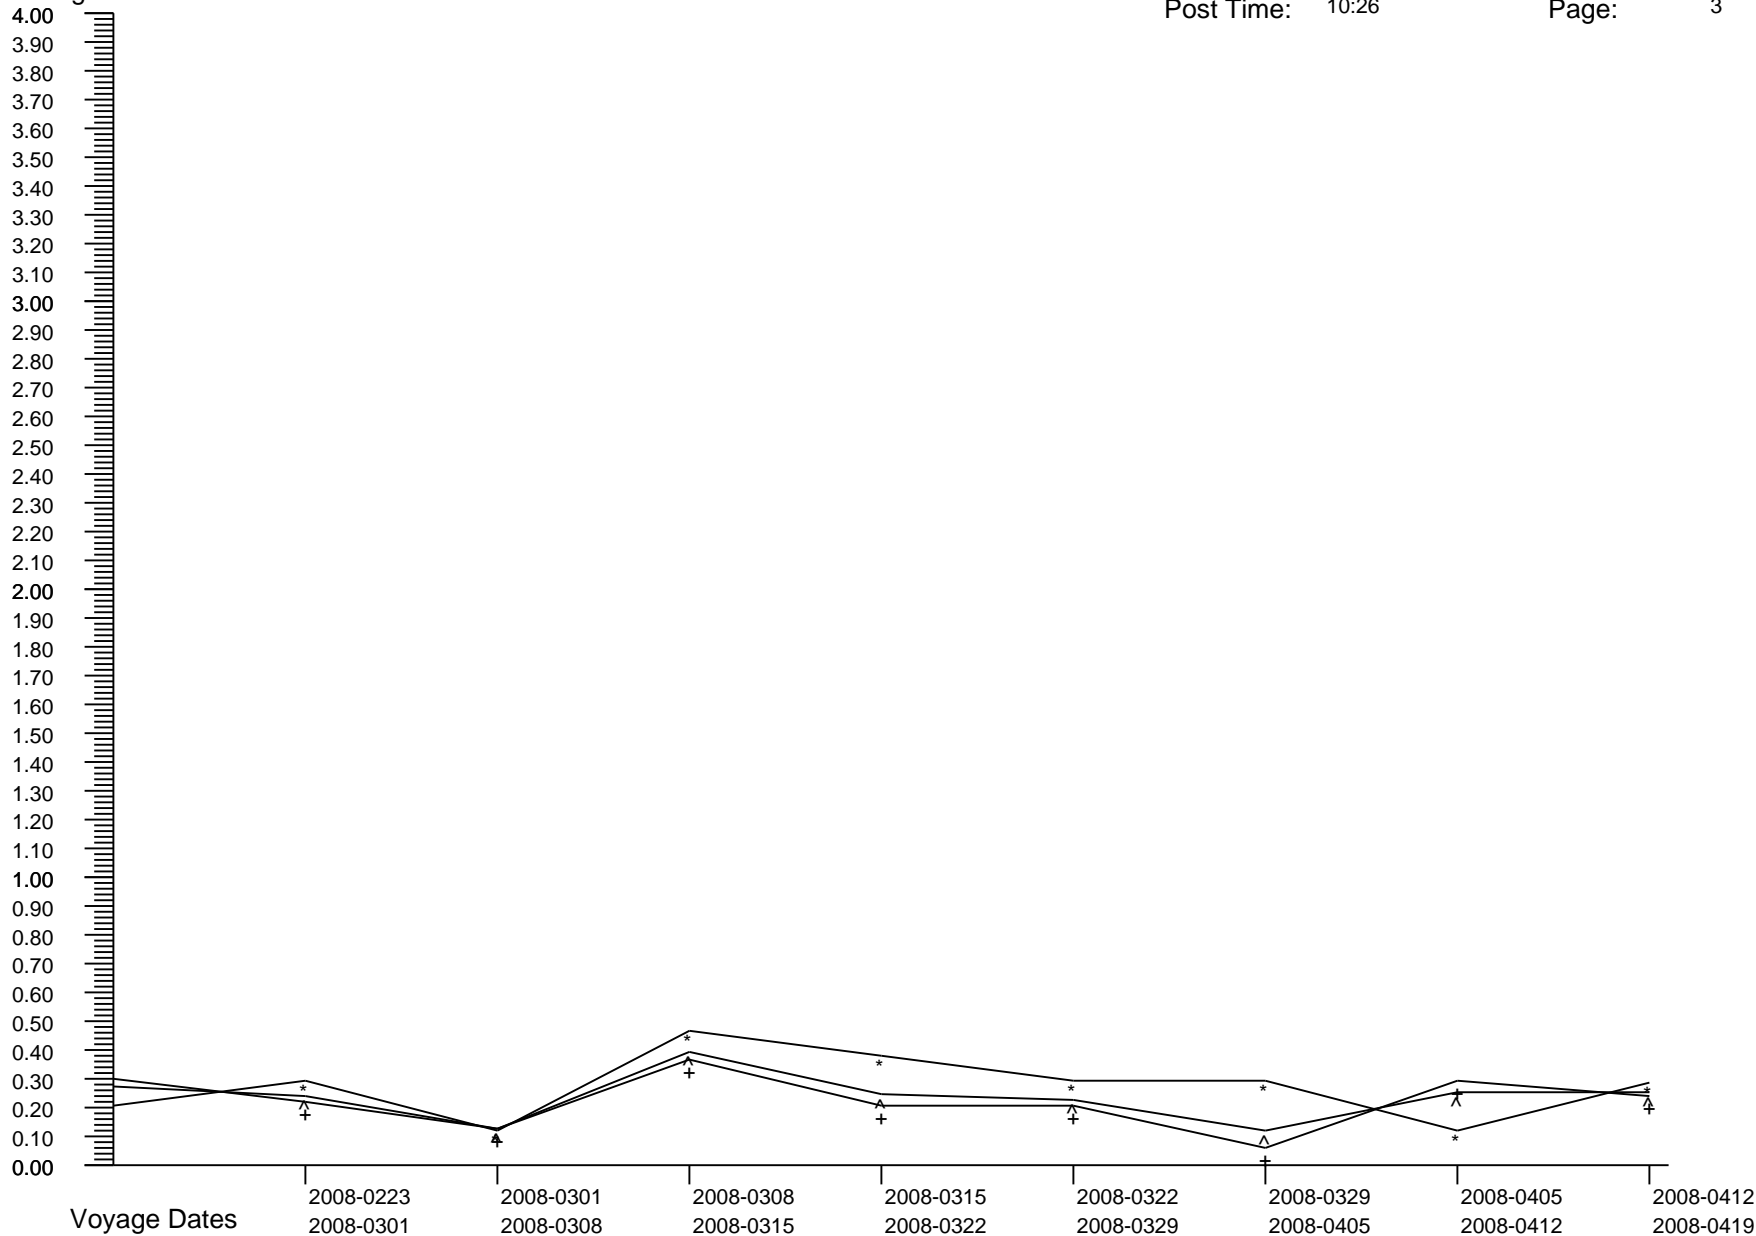

Voyage GI Percentage Summary Graph

Percentages

Crew Percent:	* =	1.1140	* =	0.4160	* =	0.0858	* =	0.0850	* =	0.5186	* =	0.4314	* =	0.3534	* =	0.1732
Pass Percent:	+ =	2.3305	+ =	0.0000	+ =	0.2039	+ =	0.1908	+ =	0.0659	+ =	0.0639	+ =	0.2730	+ =	0.6318
Comb Percent:	^ =	1.9755	^ =	0.1225	^ =	0.1740	^ =	0.1620	^ =	0.1907	^ =	0.1631	^ =	0.2935	^ =	0.5176

Voyage GI Percentage Summary Graph

Percentages

Crew Percent:	* =	0.3475	* =	0.4322	* =	0.9532	* =	0.1729	* =	0.0865	* =	0.3422	* =	0.6897	* =	0.1738
Pass Percent:	+ =	0.2354	+ =	1.2121	+ =	0.3547	+ =	0.5202	+ =	0.3254	+ =	0.2588	+ =	0.1314	+ =	0.2641
Comb Percent:	^ =	0.2638	^ =	1.0096	^ =	0.5170	^ =	0.4294	^ =	0.2601	^ =	0.2817	^ =	0.2854	^ =	0.2413

Voyage GI Percentage Summary Graph

Percentages

Crew Percent:	* =	0.2609	* =	0.0864	* =	0.4310	* =	0.3439	* =	0.2580	* =	0.2591	* =	0.0861	* =	0.2562
Pass Percent:	+ =	0.1887	+ =	0.0932	+ =	0.3345	+ =	0.1725	+ =	0.1707	+ =	0.0285	+ =	0.2616	+ =	0.2070
Comb Percent:	^ =	0.2079	^ =	0.0914	^ =	0.3597	^ =	0.2154	^ =	0.1924	^ =	0.0857	^ =	0.2173	^ =	0.2197