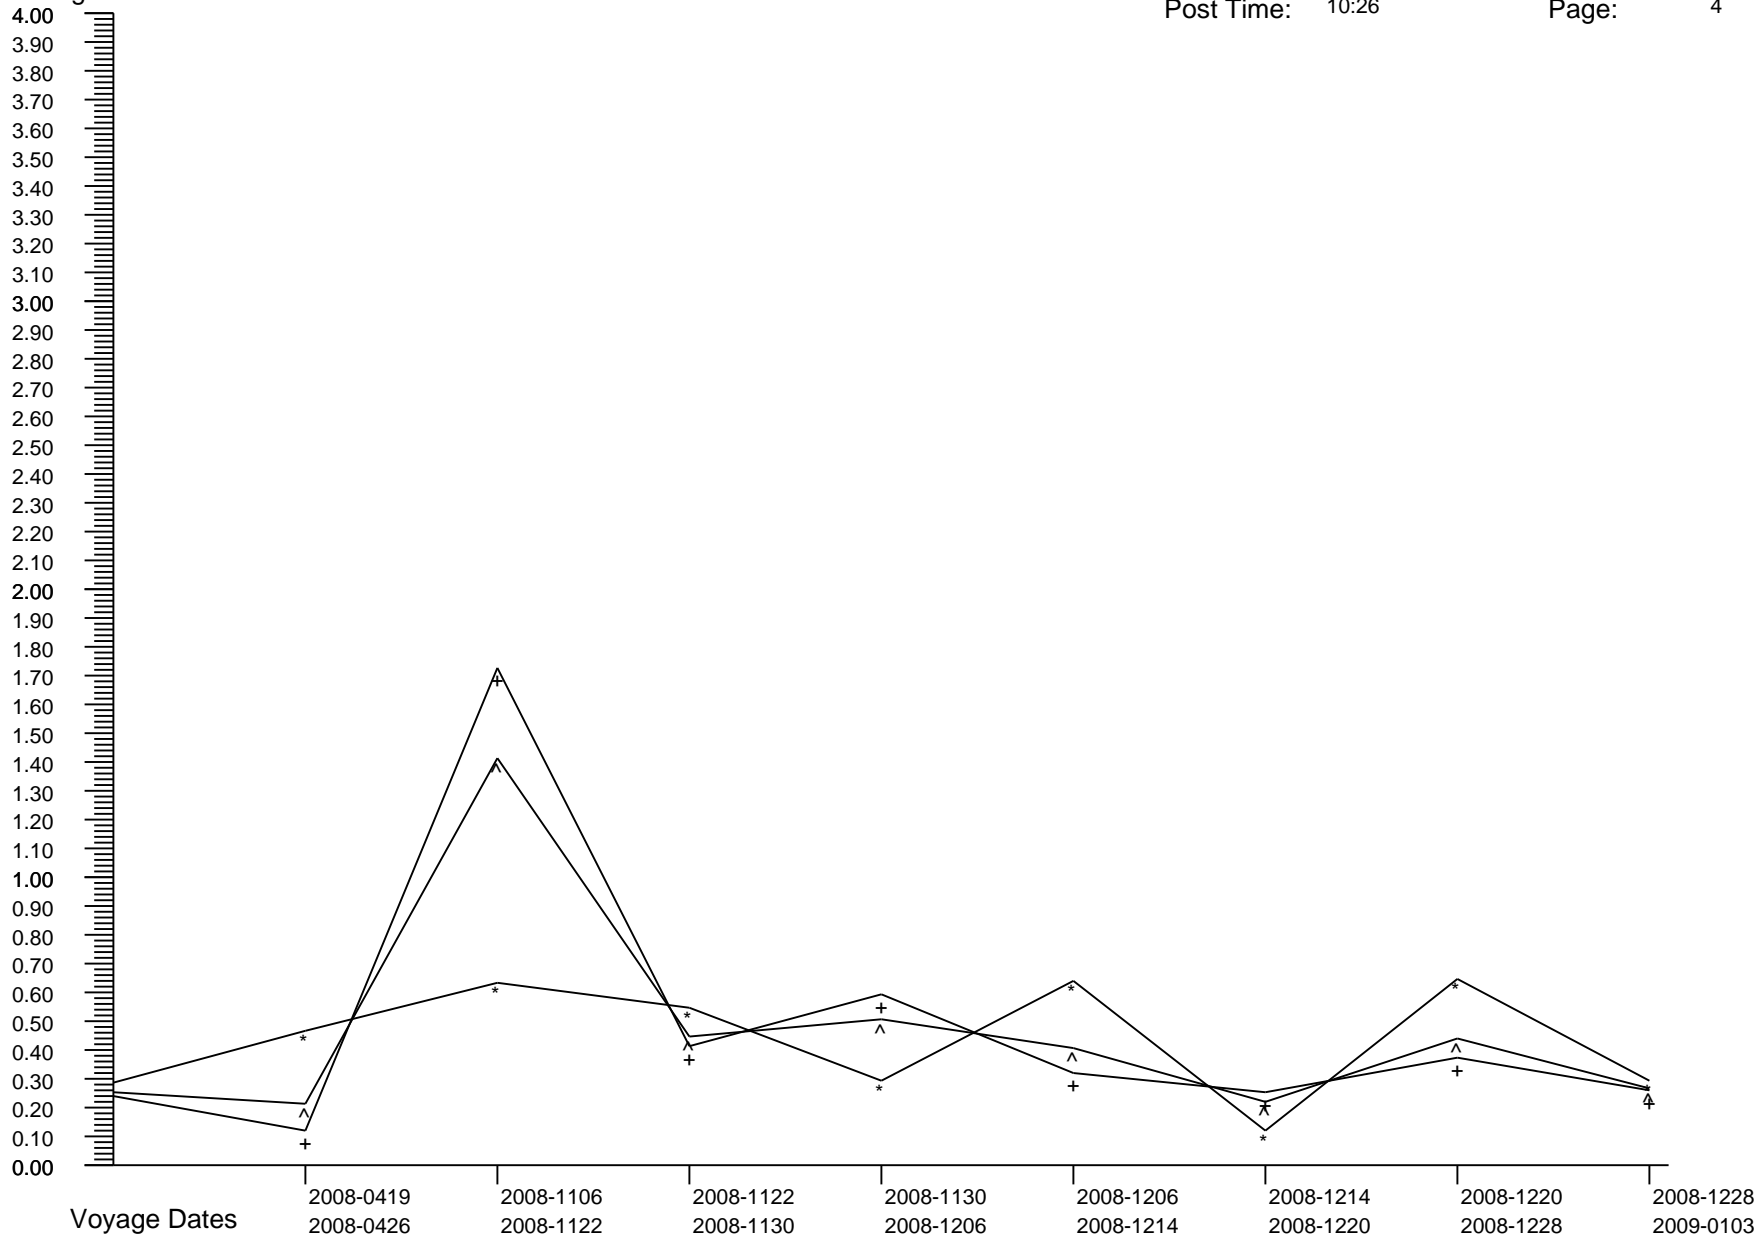

Voyage GI Percentage Summary Graph

Percentages

Crew Percent:	* =	1.1140	* =	0.4160	* =	0.0858	* =	0.0850	* =	0.5186	* =	0.4314	* =	0.3534	* =	0.1732
Pass Percent:	+ =	2.3305	+ =	0.0000	+ =	0.2039	+ =	0.1908	+ =	0.0659	+ =	0.0639	+ =	0.2730	+ =	0.6318
Comb Percent:	^ =	1.9755	^ =	0.1225	^ =	0.1740	^ =	0.1620	^ =	0.1907	^ =	0.1631	^ =	0.2935	^ =	0.5176

Voyage GI Percentage Summary Graph

Percentages

Crew Percent:	* =	0.3475	* =	0.4322	* =	0.9532	* =	0.1729	* =	0.0865	* =	0.3422	* =	0.6897	* =	0.1738
Pass Percent:	+ =	0.2354	+ =	1.2121	+ =	0.3547	+ =	0.5202	+ =	0.3254	+ =	0.2588	+ =	0.1314	+ =	0.2641
Comb Percent:	^ =	0.2638	^ =	1.0096	^ =	0.5170	^ =	0.4294	^ =	0.2601	^ =	0.2817	^ =	0.2854	^ =	0.2413

Voyage GI Percentage Summary Graph

Percentages

Crew Percent:	* =	0.2609	* =	0.0864	* =	0.4310	* =	0.3439	* =	0.2580	* =	0.2591	* =	0.0861	* =	0.2562
Pass Percent:	+ =	0.1887	+ =	0.0932	+ =	0.3345	+ =	0.1725	+ =	0.1707	+ =	0.0285	+ =	0.2616	+ =	0.2070
Comb Percent:	^ =	0.2079	^ =	0.0914	^ =	0.3597	^ =	0.2154	^ =	0.1924	^ =	0.0857	^ =	0.2173	^ =	0.2197

Voyage GI Percentage Summary Graph

Percentages

Crew Percent:	* =	0.4307	* =	0.6019	* =	0.5133	* =	0.2575	* =	0.6092	* =	0.0873	* =	0.6103	* =	0.2627
Pass Percent:	+ =	0.0898	+ =	1.6955	+ =	0.3799	+ =	0.5581	+ =	0.2850	+ =	0.2181	+ =	0.3421	+ =	0.2281
Comb Percent:	^ =	0.1777	^ =	1.3771	^ =	0.4139	^ =	0.4749	^ =	0.3715	^ =	0.1837	^ =	0.4082	^ =	0.2366