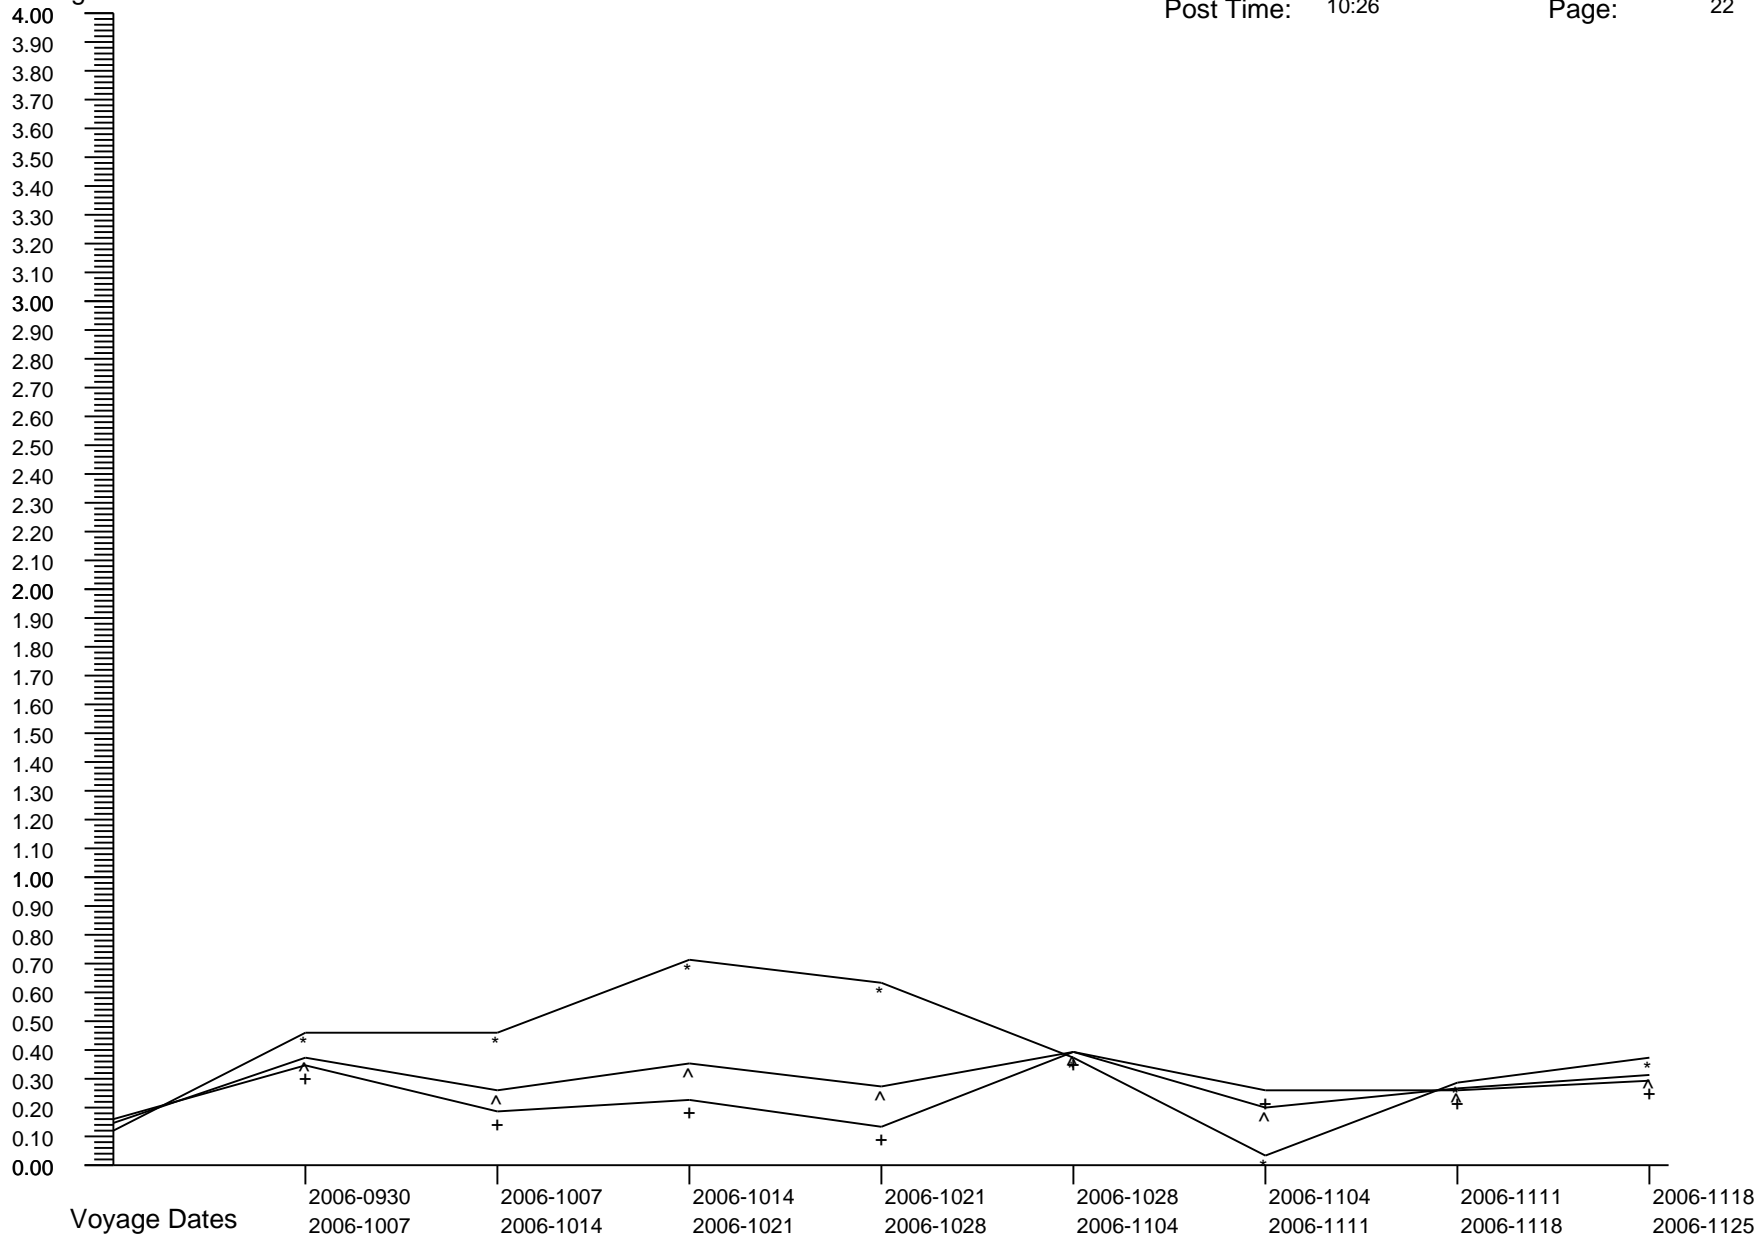

Voyage GI Percentage Summary Graph

Carnival Glory
Post Date: 2009-0603
Post Time: 10:26

Print Date: 2009-0610
Print Time: 19:23
Page: 22

Percentages

Crew Percent:	* =	0.4270	* =	0.4252	* =	0.6785	* =	0.6009	* =	0.3413	* =	0.0000	* =	0.2525	* =	0.3384
Pass Percent:	+ =	0.3112	+ =	0.1518	+ =	0.1904	+ =	0.0989	+ =	0.3633	+ =	0.2272	+ =	0.2271	+ =	0.2585
Comb Percent:	^ =	0.3422	^ =	0.2237	^ =	0.3233	^ =	0.2382	^ =	0.3571	^ =	0.1645	^ =	0.2342	^ =	0.2787