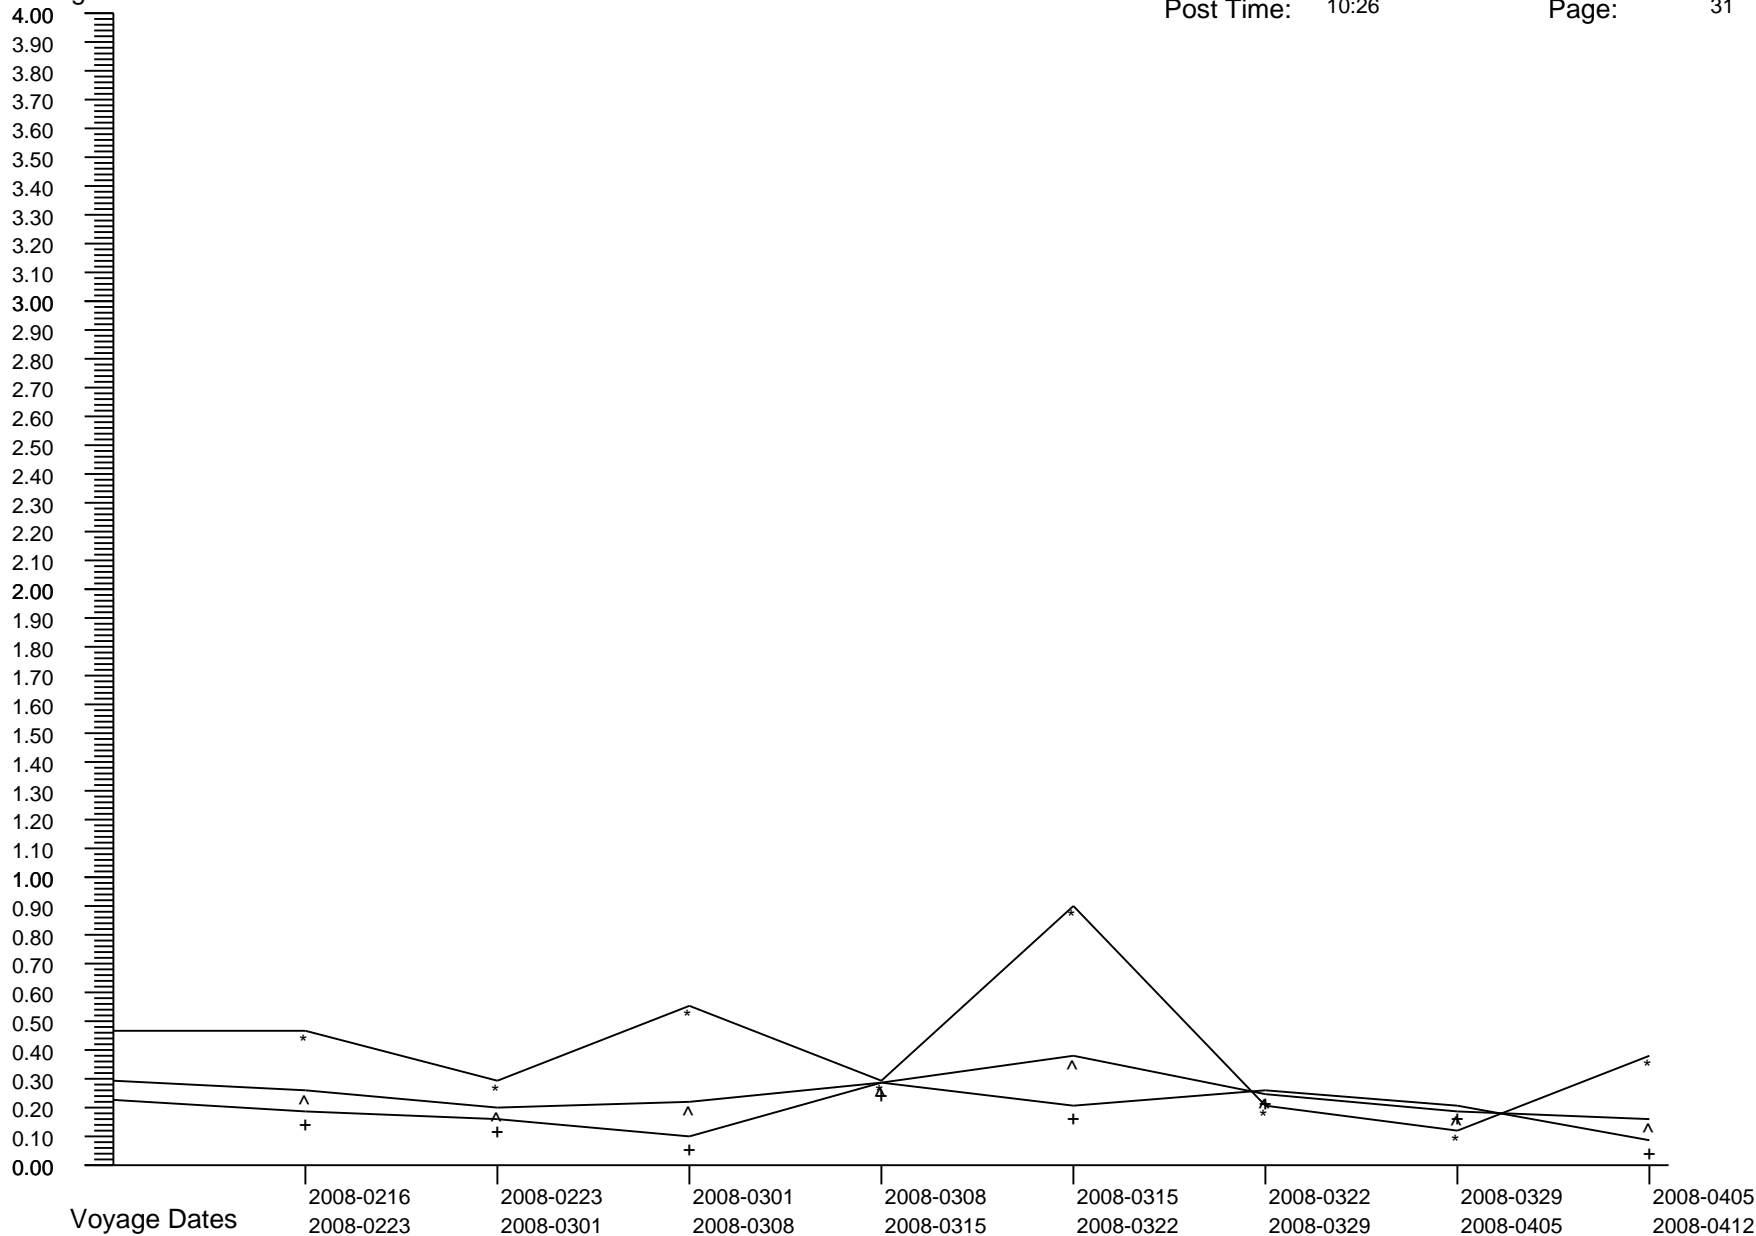

Voyage GI Percentage Summary Graph

Carnival Glory
Post Date: 2009-0603
Post Time: 10:26

Print Date: 2009-0610
Print Time: 19:23
Page: 31

Percentages

Crew Percent:	* =	0.4310	* =	0.2620	* =	0.5181	* =	0.2597	* =	0.8673	* =	0.1757	* =	0.0880	* =	0.3500
Pass Percent:	+ =	0.1525	+ =	0.1278	+ =	0.0640	+ =	0.2502	+ =	0.1734	+ =	0.2250	+ =	0.1747	+ =	0.0564
Comb Percent:	^ =	0.2253	^ =	0.1637	^ =	0.1868	^ =	0.2528	^ =	0.3468	^ =	0.2131	^ =	0.1531	^ =	0.1280