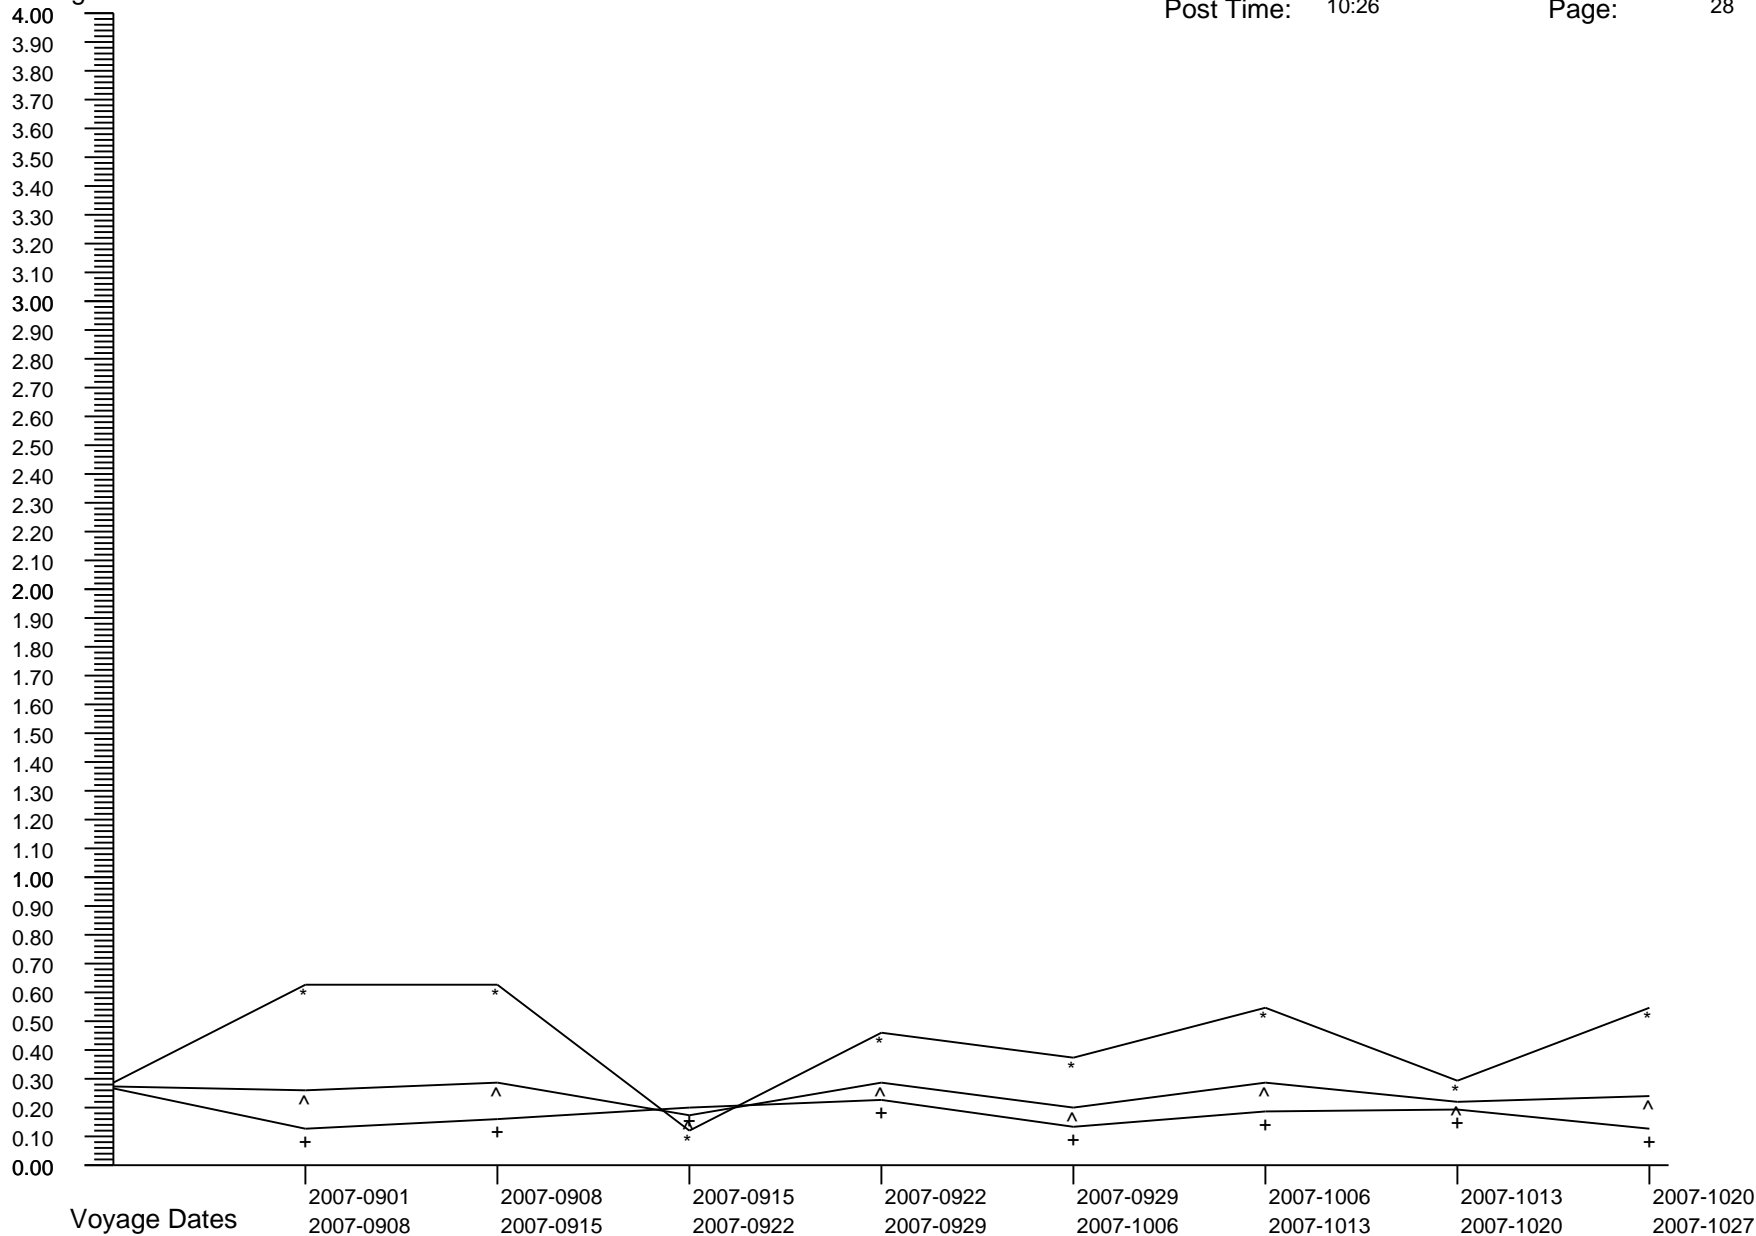

Voyage GI Percentage Summary Graph

Carnival Glory
Post Date: 2009-0603
Post Time: 10:26

Print Date: 2009-0610
Print Time: 19:23
Page: 28

Percentages

Crew Percent:	* =	0.5927	* =	0.5932	* =	0.0847	* =	0.4281	* =	0.3419	* =	0.5119	* =	0.2571	* =	0.5137
Pass Percent:	+ =	0.0934	+ =	0.1271	+ =	0.1645	+ =	0.1920	+ =	0.0979	+ =	0.1556	+ =	0.1587	+ =	0.0949
Comb Percent:	^ =	0.2276	^ =	0.2543	^ =	0.1422	^ =	0.2562	^ =	0.1653	^ =	0.2509	^ =	0.1853	^ =	0.2079