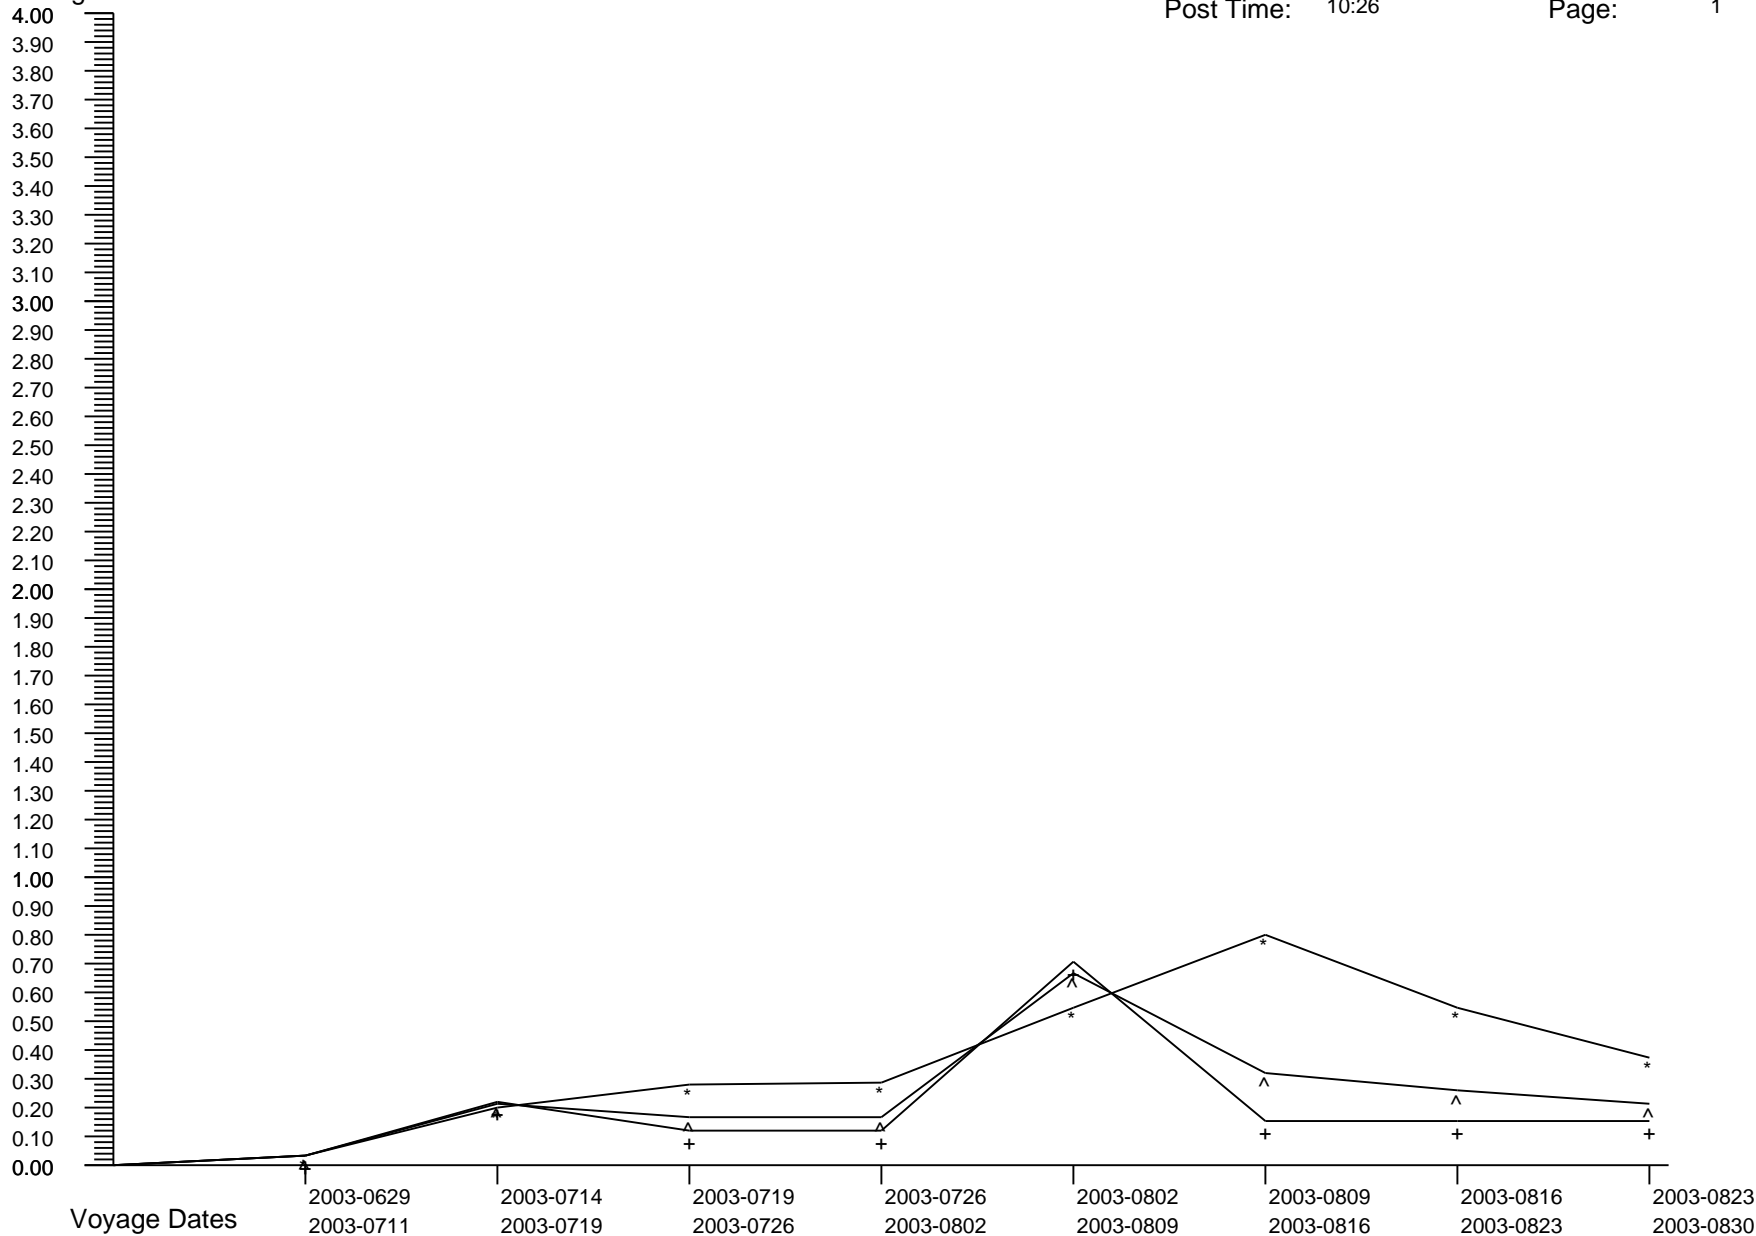

Voyage GI Percentage Summary Graph

Carnival Glory
 Post Date: 2009-0603
 Post Time: 10:26

Print Date: 2009-0610
 Print Time: 19:23
 Page: 1

Percentages

Crew Percent:	* =	0.0000	* =	0.1634	* =	0.2490	* =	0.2545	* =	0.5102	* =	0.7647	* =	0.5124	* =	0.3398
Pass Percent:	+ =	0.0000	+ =	0.1874	+ =	0.0887	+ =	0.0883	+ =	0.6723	+ =	0.1188	+ =	0.1221	+ =	0.1195
Comb Percent:	^ =	0.0000	^ =	0.1808	^ =	0.1308	^ =	0.1311	^ =	0.6308	^ =	0.2860	^ =	0.2249	^ =	0.1768

Voyage GI Percentage Summary Graph

Carnival Glory
 Post Date: 2009-0603
 Post Time: 10:26

Print Date: 2009-0610
 Print Time: 19:23
 Page: 2

Percentages

Crew Percent:	* =	0.1696	* =	0.3436	* =	0.6838	* =	0.0000	* =	0.5111	* =	0.3390	* =	0.5963	* =	0.1747
Pass Percent:	+ =	0.0293	+ =	0.4398	+ =	0.2044	+ =	0.1429	+ =	0.2017	+ =	0.0969	+ =	0.2562	+ =	0.0627
Comb Percent:	^ =	0.0654	^ =	0.4126	^ =	0.3410	^ =	0.1005	^ =	0.2893	^ =	0.1637	^ =	0.3492	^ =	0.0922