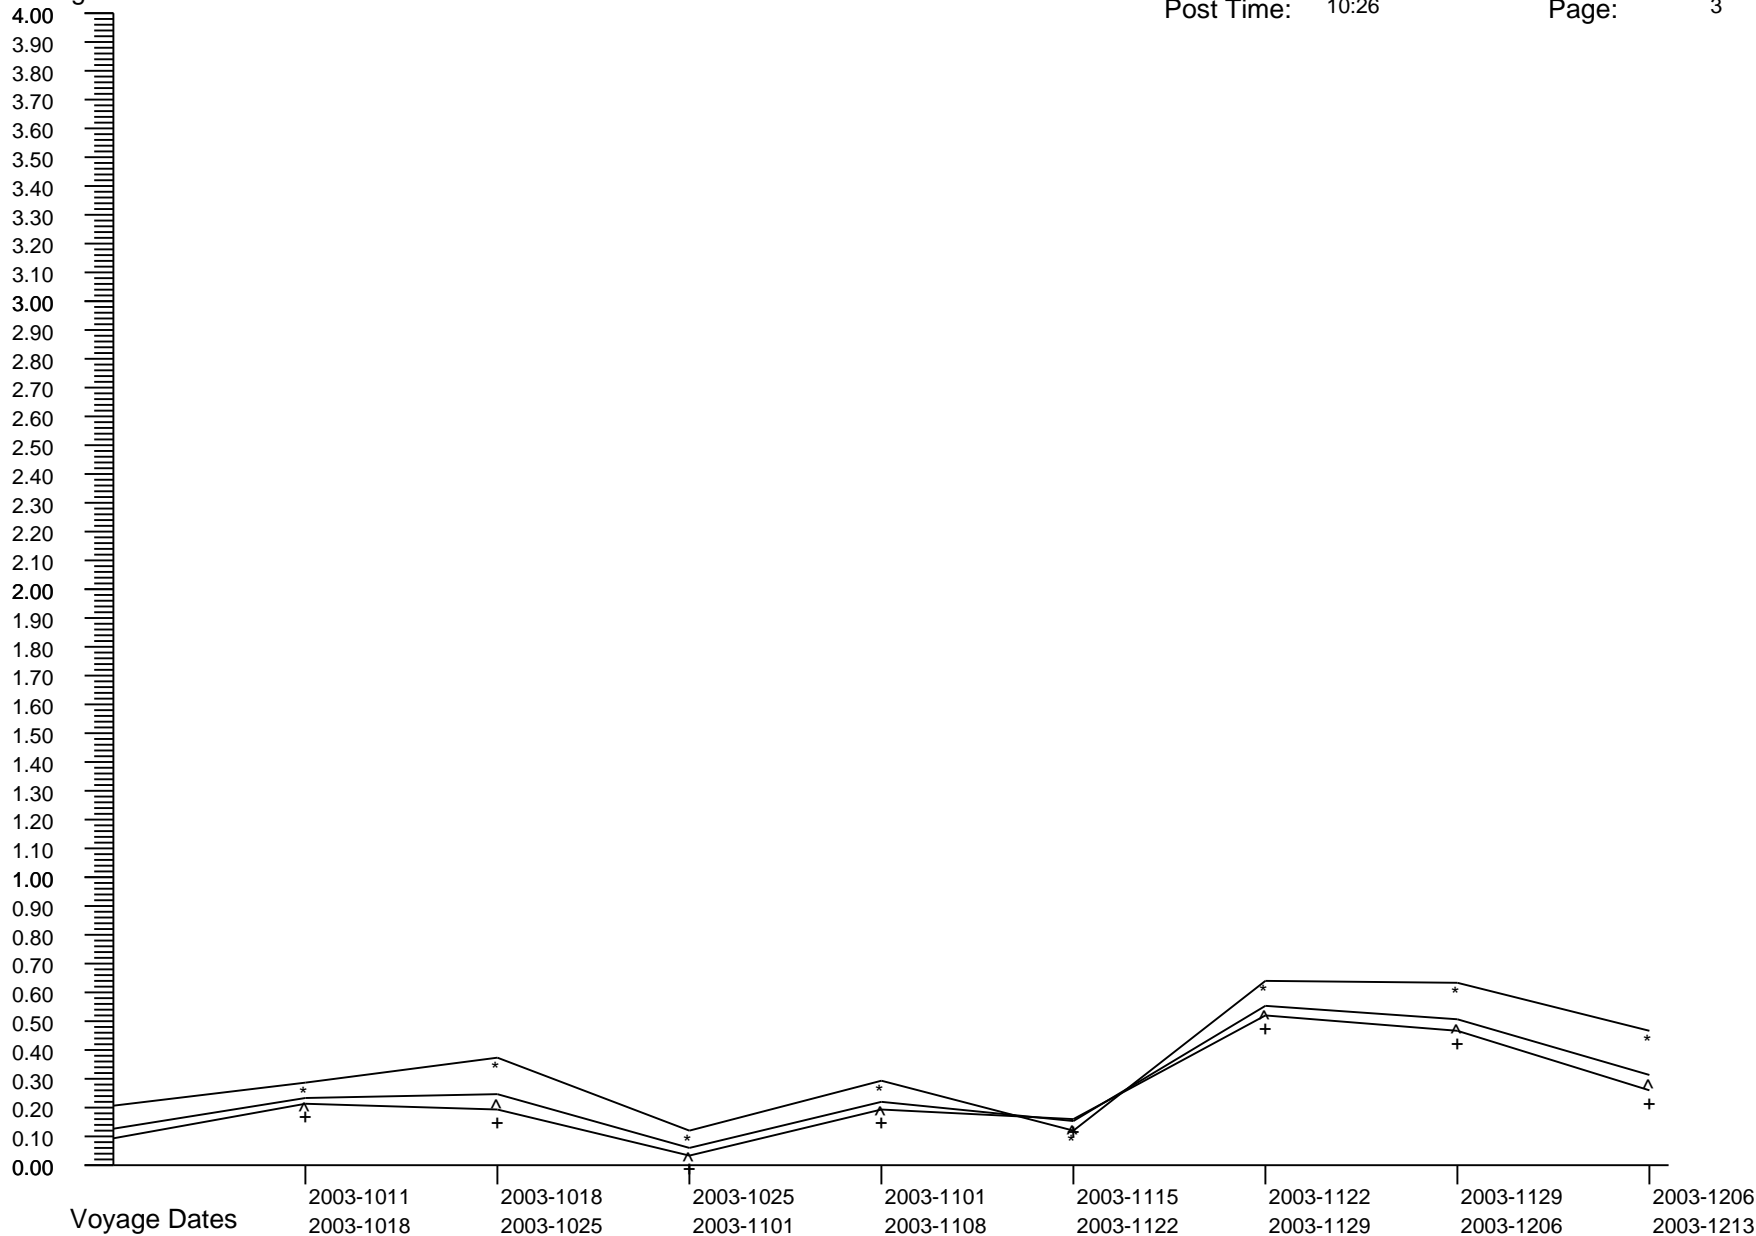

Voyage GI Percentage Summary Graph

Carnival Glory
Post Date: 2009-0603
Post Time: 10:26

Print Date: 2009-0610
Print Time: 19:23
Page: 3

Percentages

Crew Percent:	* =	0.2566	* =	0.3425	* =	0.0854	* =	0.2568	* =	0.0847	* =	0.6050	* =	0.6009	* =	0.4359
Pass Percent:	+ =	0.1813	+ =	0.1630	+ =	0.0000	+ =	0.1602	+ =	0.1295	+ =	0.4881	+ =	0.4317	+ =	0.2263
Comb Percent:	^ =	0.2010	^ =	0.2125	^ =	0.0234	^ =	0.1865	^ =	0.1171	^ =	0.5172	^ =	0.4764	^ =	0.2830