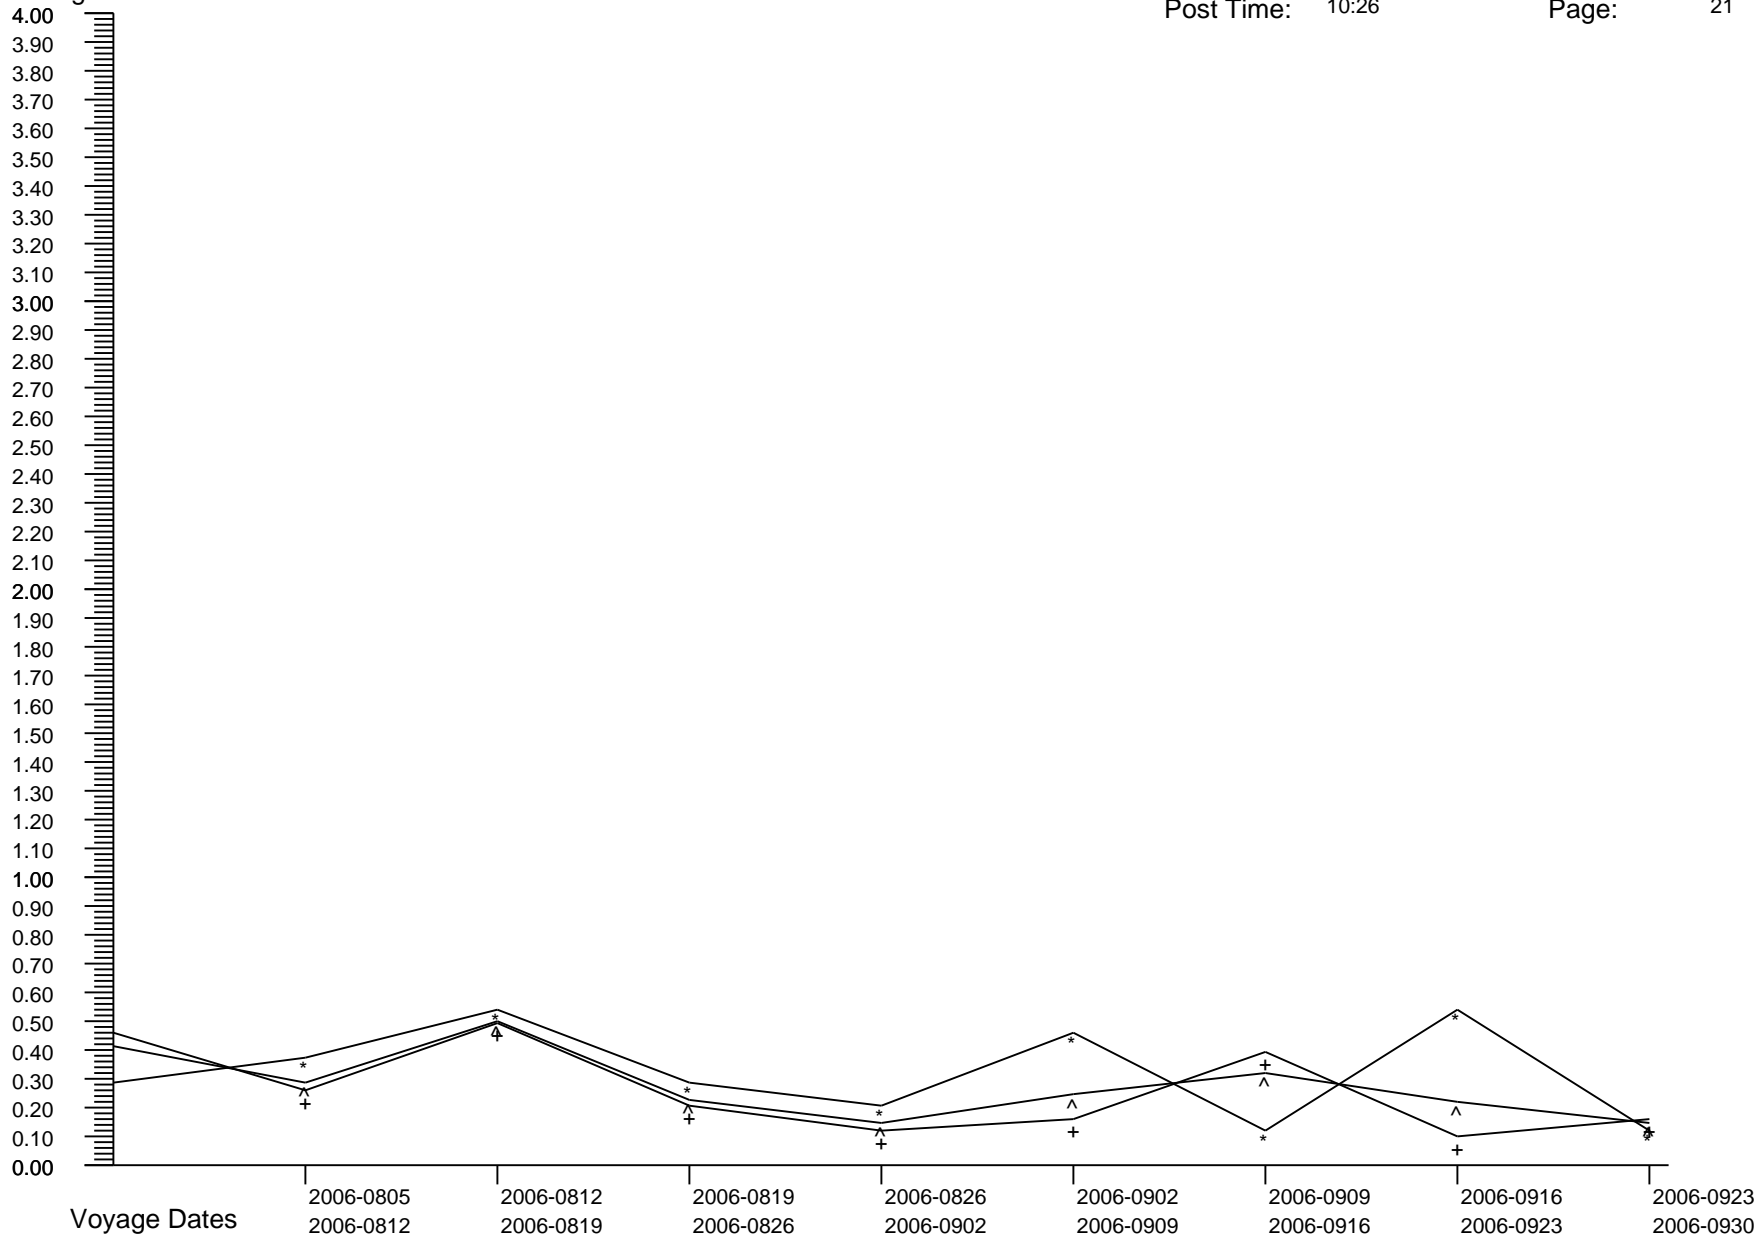

Voyage GI Percentage Summary Graph

Carnival Glory
Post Date: 2009-0603
Post Time: 10:26

Print Date: 2009-0610
Print Time: 19:23
Page: 21

Percentages

Crew Percent:	* =	0.3393	* =	0.5046	* =	0.2545	* =	0.1705	* =	0.4255	* =	0.0850	* =	0.5055	* =	0.0845
Pass Percent:	+ =	0.2288	+ =	0.4578	+ =	0.1722	+ =	0.0898	+ =	0.1296	+ =	0.3605	+ =	0.0640	+ =	0.1287
Comb Percent:	^ =	0.2566	^ =	0.4697	^ =	0.1930	^ =	0.1108	^ =	0.2112	^ =	0.2838	^ =	0.1856	^ =	0.1165