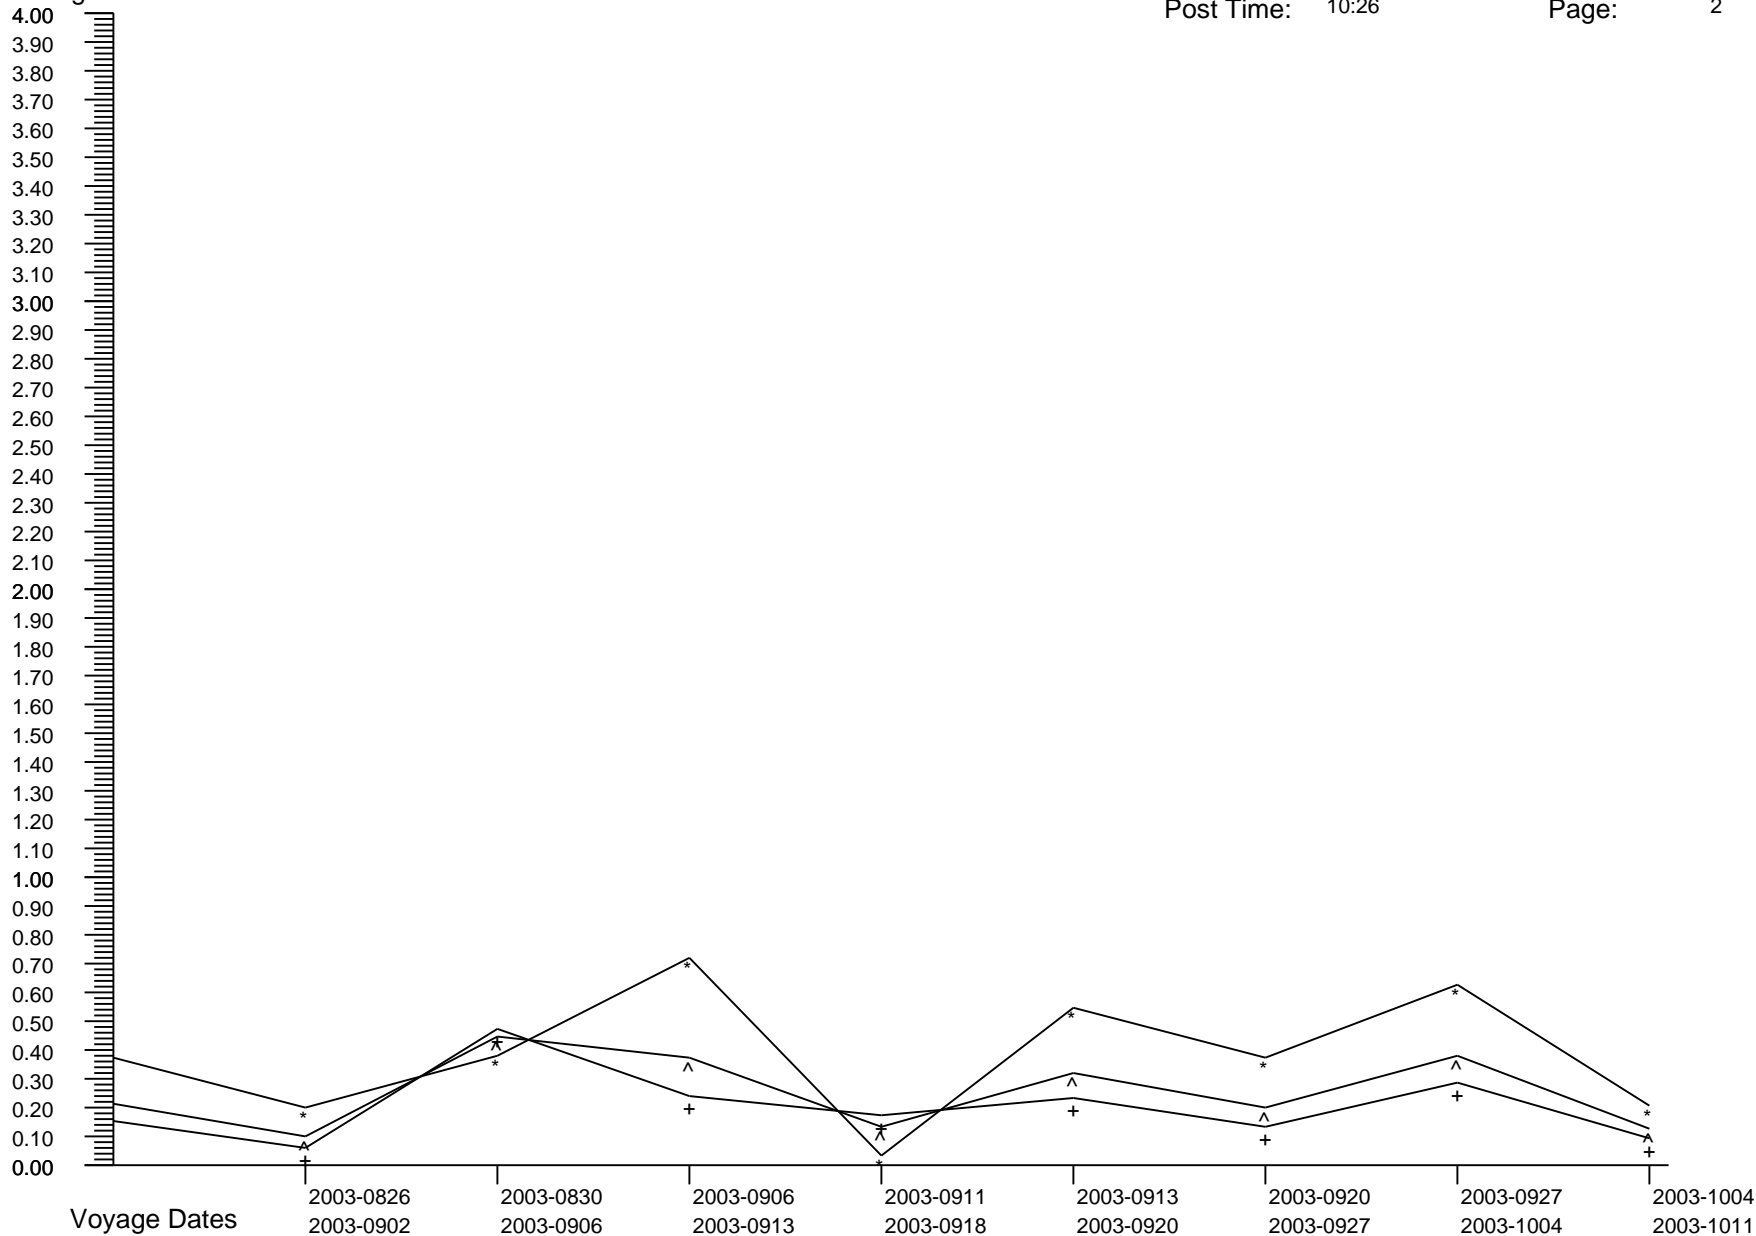

Voyage GI Percentage Summary Graph

Carnival Glory
 Post Date: 2009-0603
 Post Time: 10:26

Print Date: 2009-0610
 Print Time: 19:23
 Page: 1

Percentages

Crew Percent:	* =	0.0000	* =	0.1634	* =	0.2490	* =	0.2545	* =	0.5102	* =	0.7647	* =	0.5124	* =	0.3398
Pass Percent:	+ =	0.0000	+ =	0.1874	+ =	0.0887	+ =	0.0883	+ =	0.6723	+ =	0.1188	+ =	0.1221	+ =	0.1195
Comb Percent:	^ =	0.0000	^ =	0.1808	^ =	0.1308	^ =	0.1311	^ =	0.6308	^ =	0.2860	^ =	0.2249	^ =	0.1768

Voyage GI Percentage Summary Graph

Carnival Glory
 Post Date: 2009-0603
 Post Time: 10:26

Print Date: 2009-0610
 Print Time: 19:23
 Page: 2

Percentages

Crew Percent:	* =	0.1696	* =	0.3436	* =	0.6838	* =	0.0000	* =	0.5111	* =	0.3390	* =	0.5963	* =	0.1747
Pass Percent:	+ =	0.0293	+ =	0.4398	+ =	0.2044	+ =	0.1429	+ =	0.2017	+ =	0.0969	+ =	0.2562	+ =	0.0627
Comb Percent:	^ =	0.0654	^ =	0.4126	^ =	0.3410	^ =	0.1005	^ =	0.2893	^ =	0.1637	^ =	0.3492	^ =	0.0922