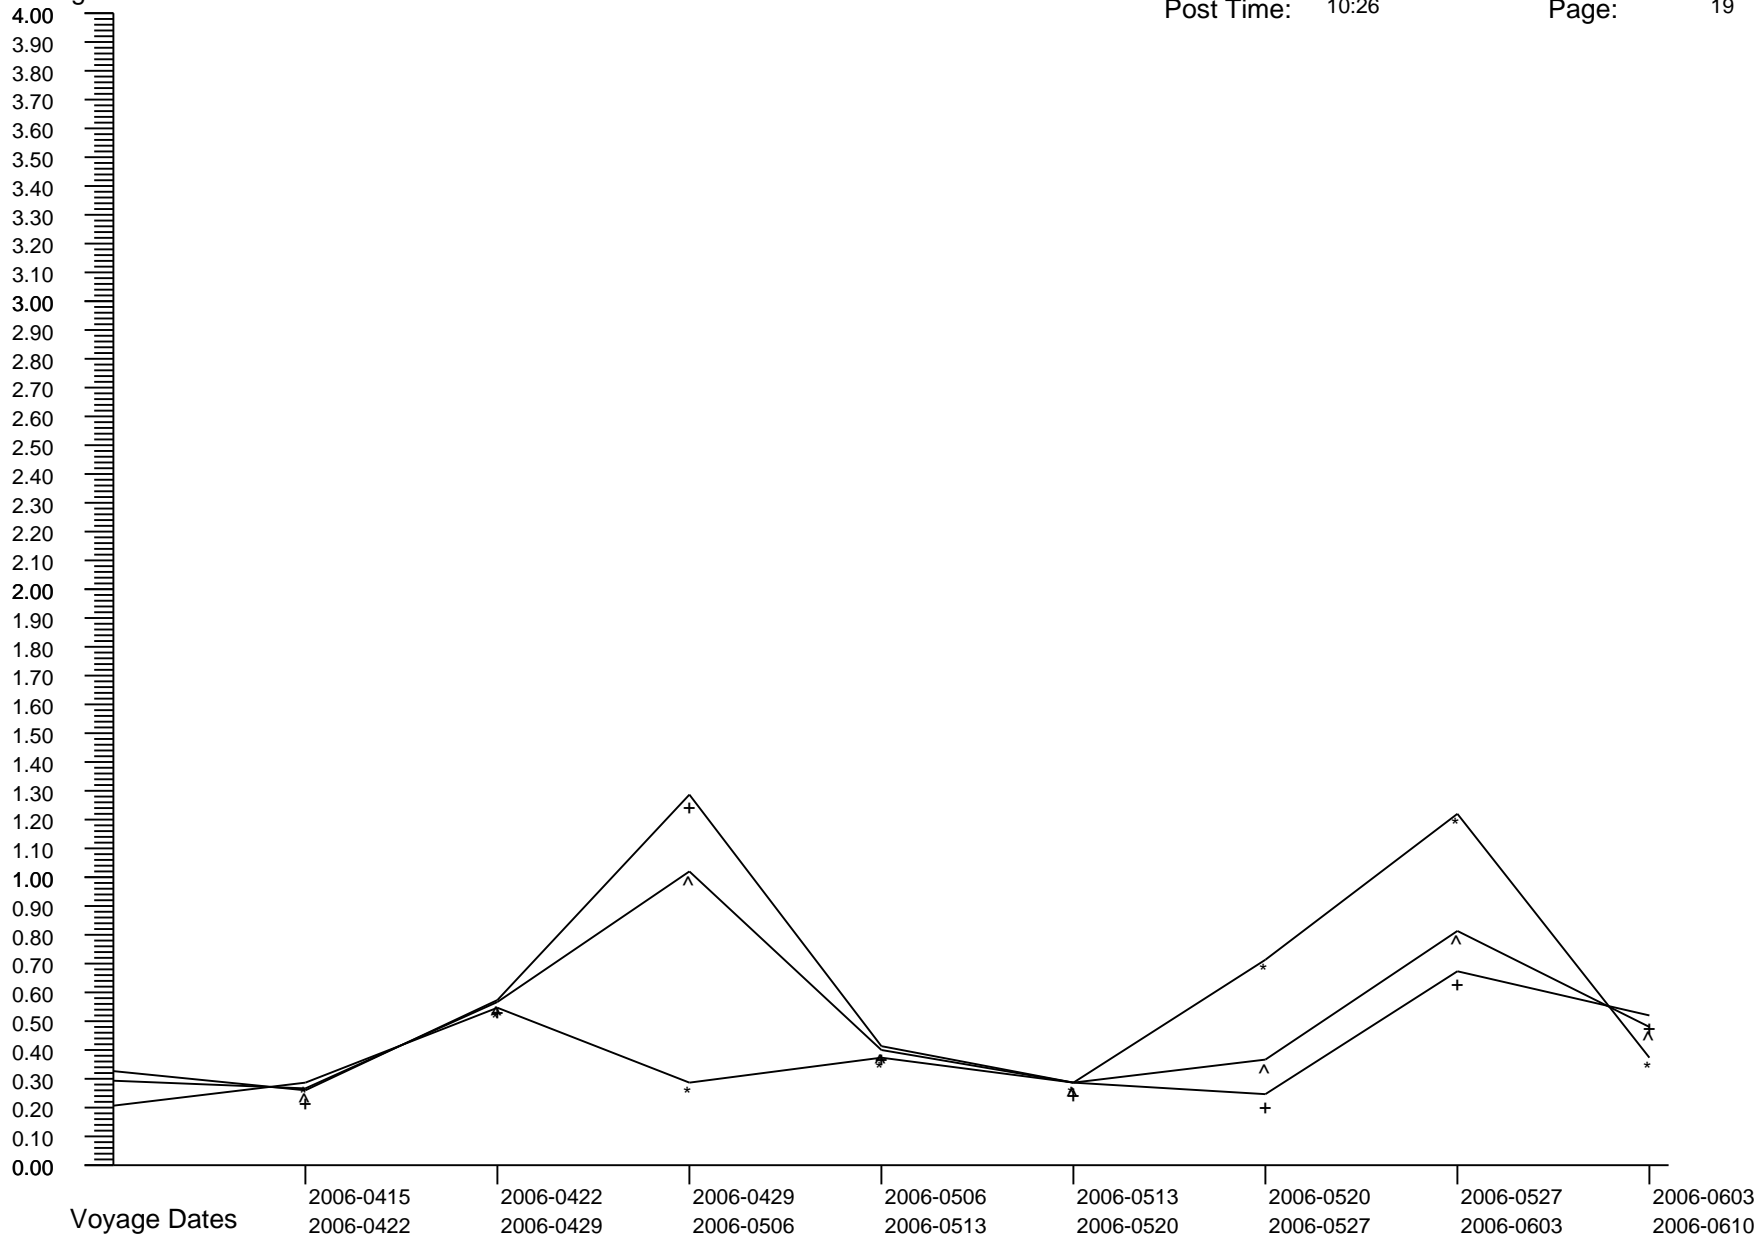

Voyage GI Percentage Summary Graph

Carnival Glory
Post Date: 2009-0603
Post Time: 10:26

Print Date: 2009-0610
Print Time: 19:23
Page: 19

Percentages

Crew Percent:	* =	0.2560	* =	0.5137	* =	0.2549	* =	0.3410	* =	0.2540	* =	0.6826	* =	1.1874	* =	0.3398
Pass Percent:	+	0.2281	+	0.5383	+	1.2520	+	0.3778	+	0.2559	+	0.2115	+	0.6399	+	0.4852
Comb Percent:	^ =	0.2350	^ =	0.5317	^ =	0.9835	^ =	0.3679	^ =	0.2554	^ =	0.3347	^ =	0.7797	^ =	0.4486