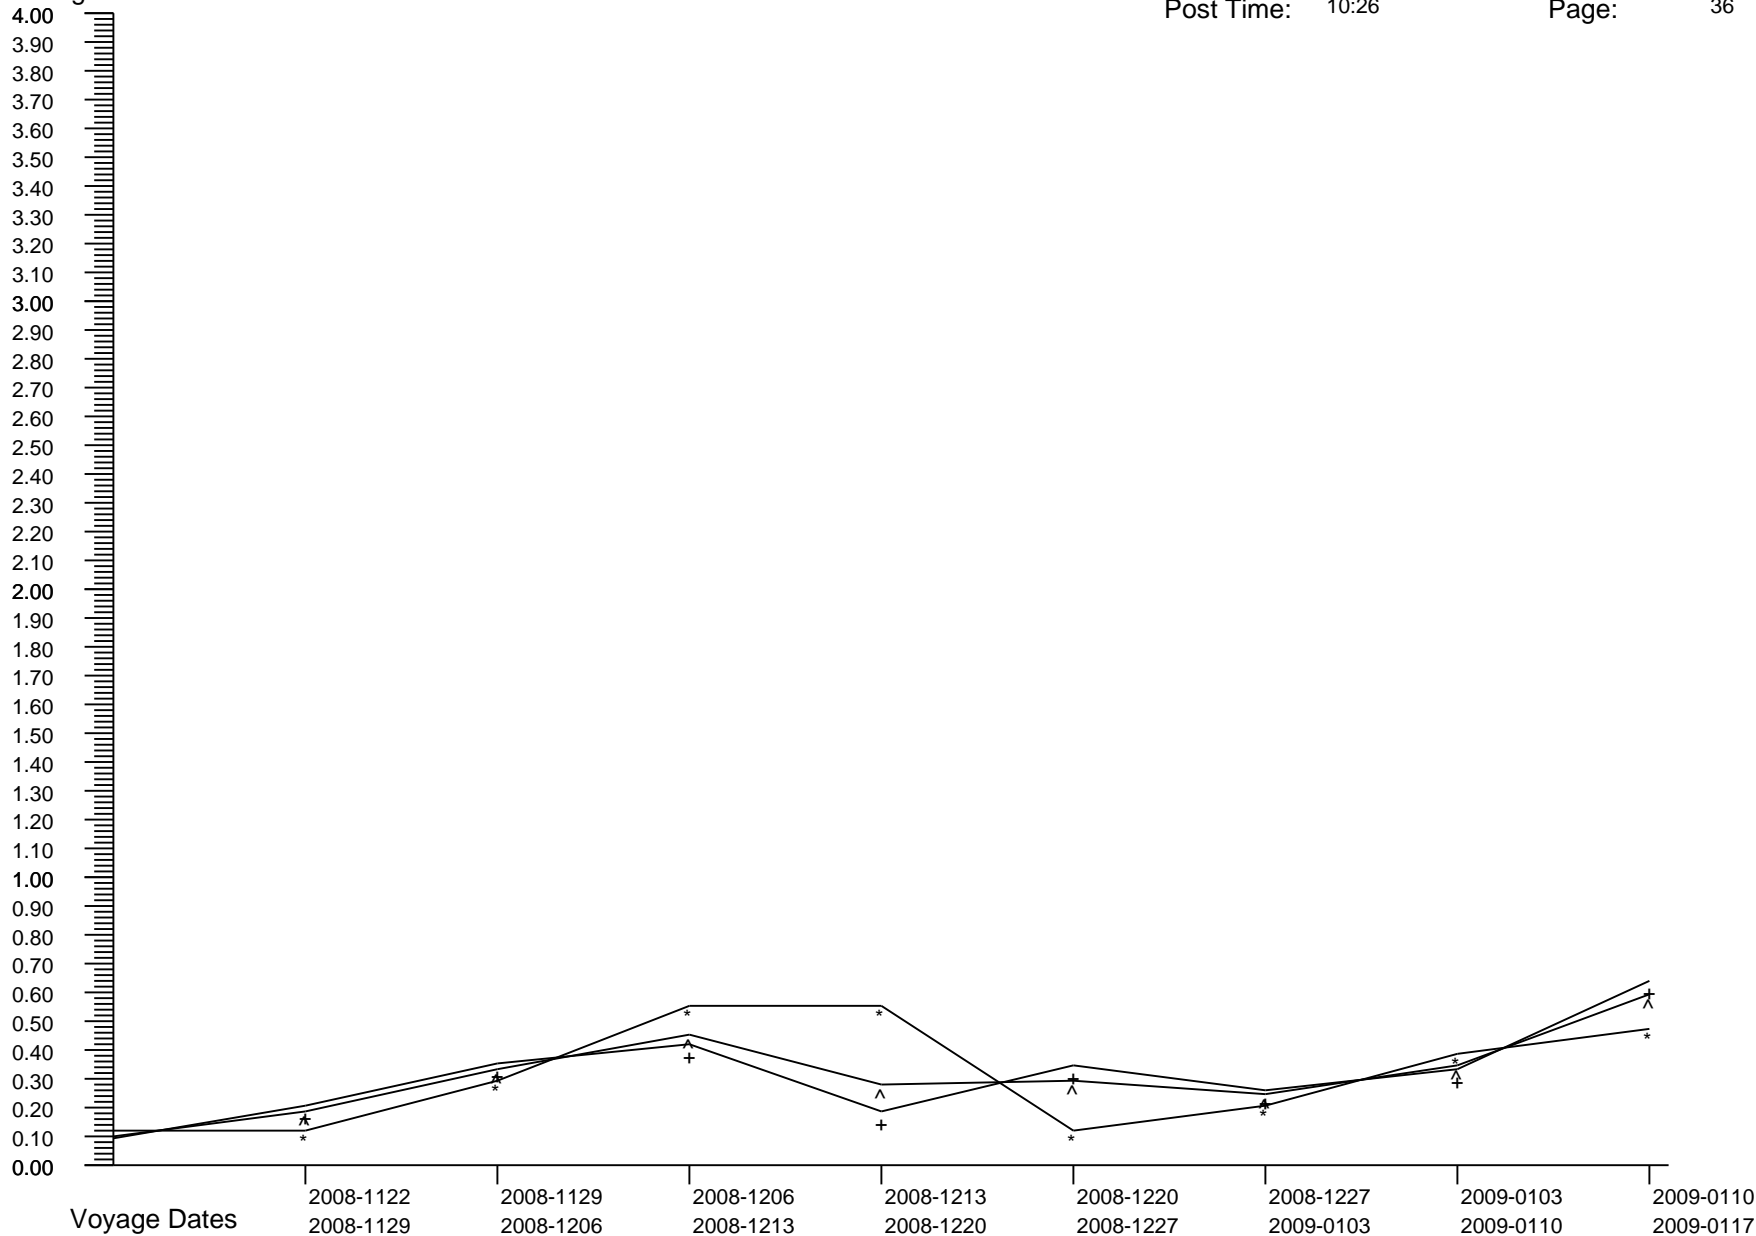

Voyage GI Percentage Summary Graph

Carnival Glory
Post Date: 2009-0603
Post Time: 10:26

Print Date: 2009-0610
Print Time: 19:23
Page: 36

Percentages

Crew Percent:	* =	0.0855	* =	0.2582	* =	0.5190	* =	0.5222	* =	0.0872	* =	0.1742	* =	0.3515	* =	0.4382
Pass Percent:	+ =	0.1717	+ =	0.3187	+ =	0.3851	+ =	0.1515	+ =	0.3133	+ =	0.2263	+ =	0.2981	+ =	0.6045
Comb Percent:	^ =	0.1501	^ =	0.3023	^ =	0.4213	^ =	0.2472	^ =	0.2576	^ =	0.2135	^ =	0.3116	^ =	0.5602