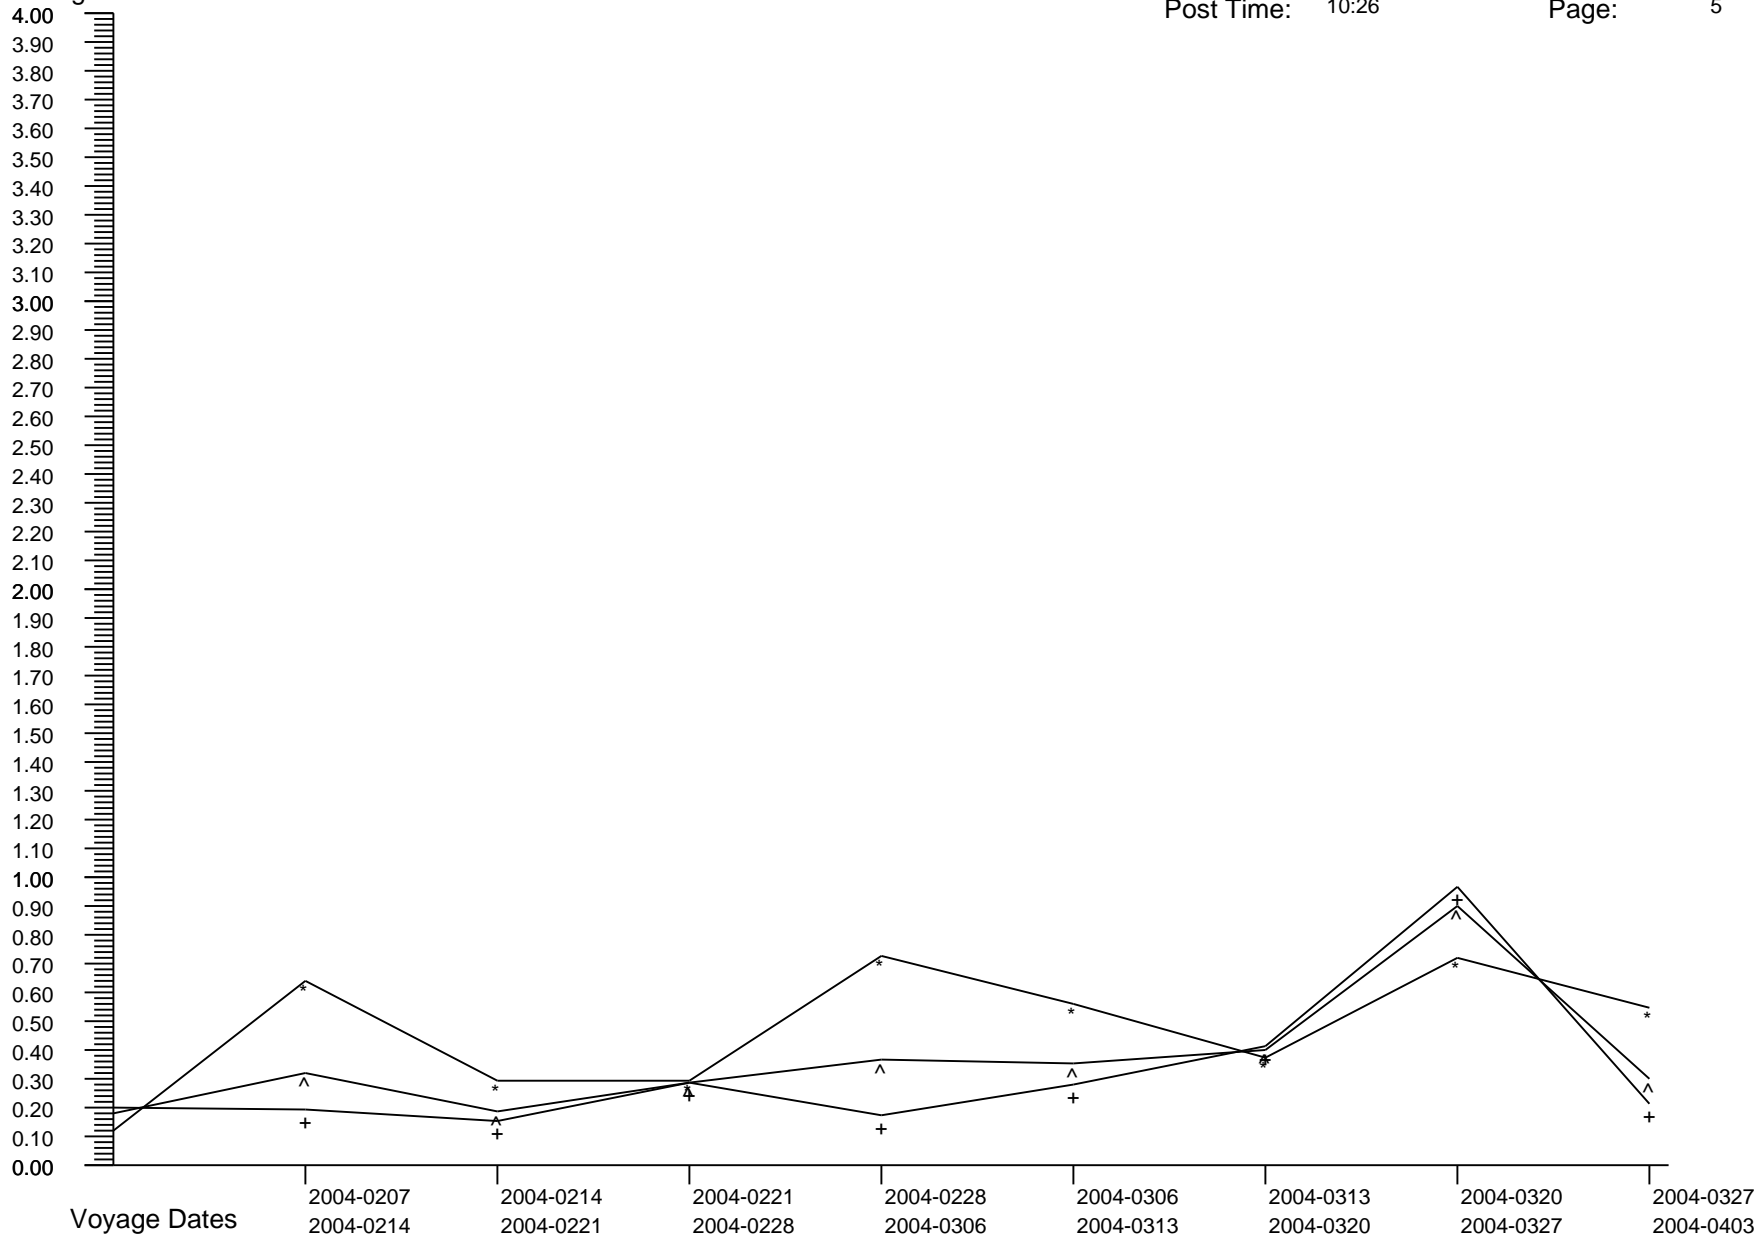

Voyage GI Percentage Summary Graph

Percentages

Crew Percent:	* =	0.6045	* =	0.2591	* =	0.2577	* =	0.6963	* =	0.5245	* =	0.3431	* =	0.6897	* =	0.5150
Pass Percent:	+ =	0.1631	+ =	0.1170	+ =	0.2540	+ =	0.1413	+ =	0.2464	+ =	0.3785	+ =	0.9315	+ =	0.1784
Comb Percent:	^ =	0.2842	^ =	0.1530	^ =	0.2550	^ =	0.3362	^ =	0.3188	^ =	0.3695	^ =	0.8690	^ =	0.2650