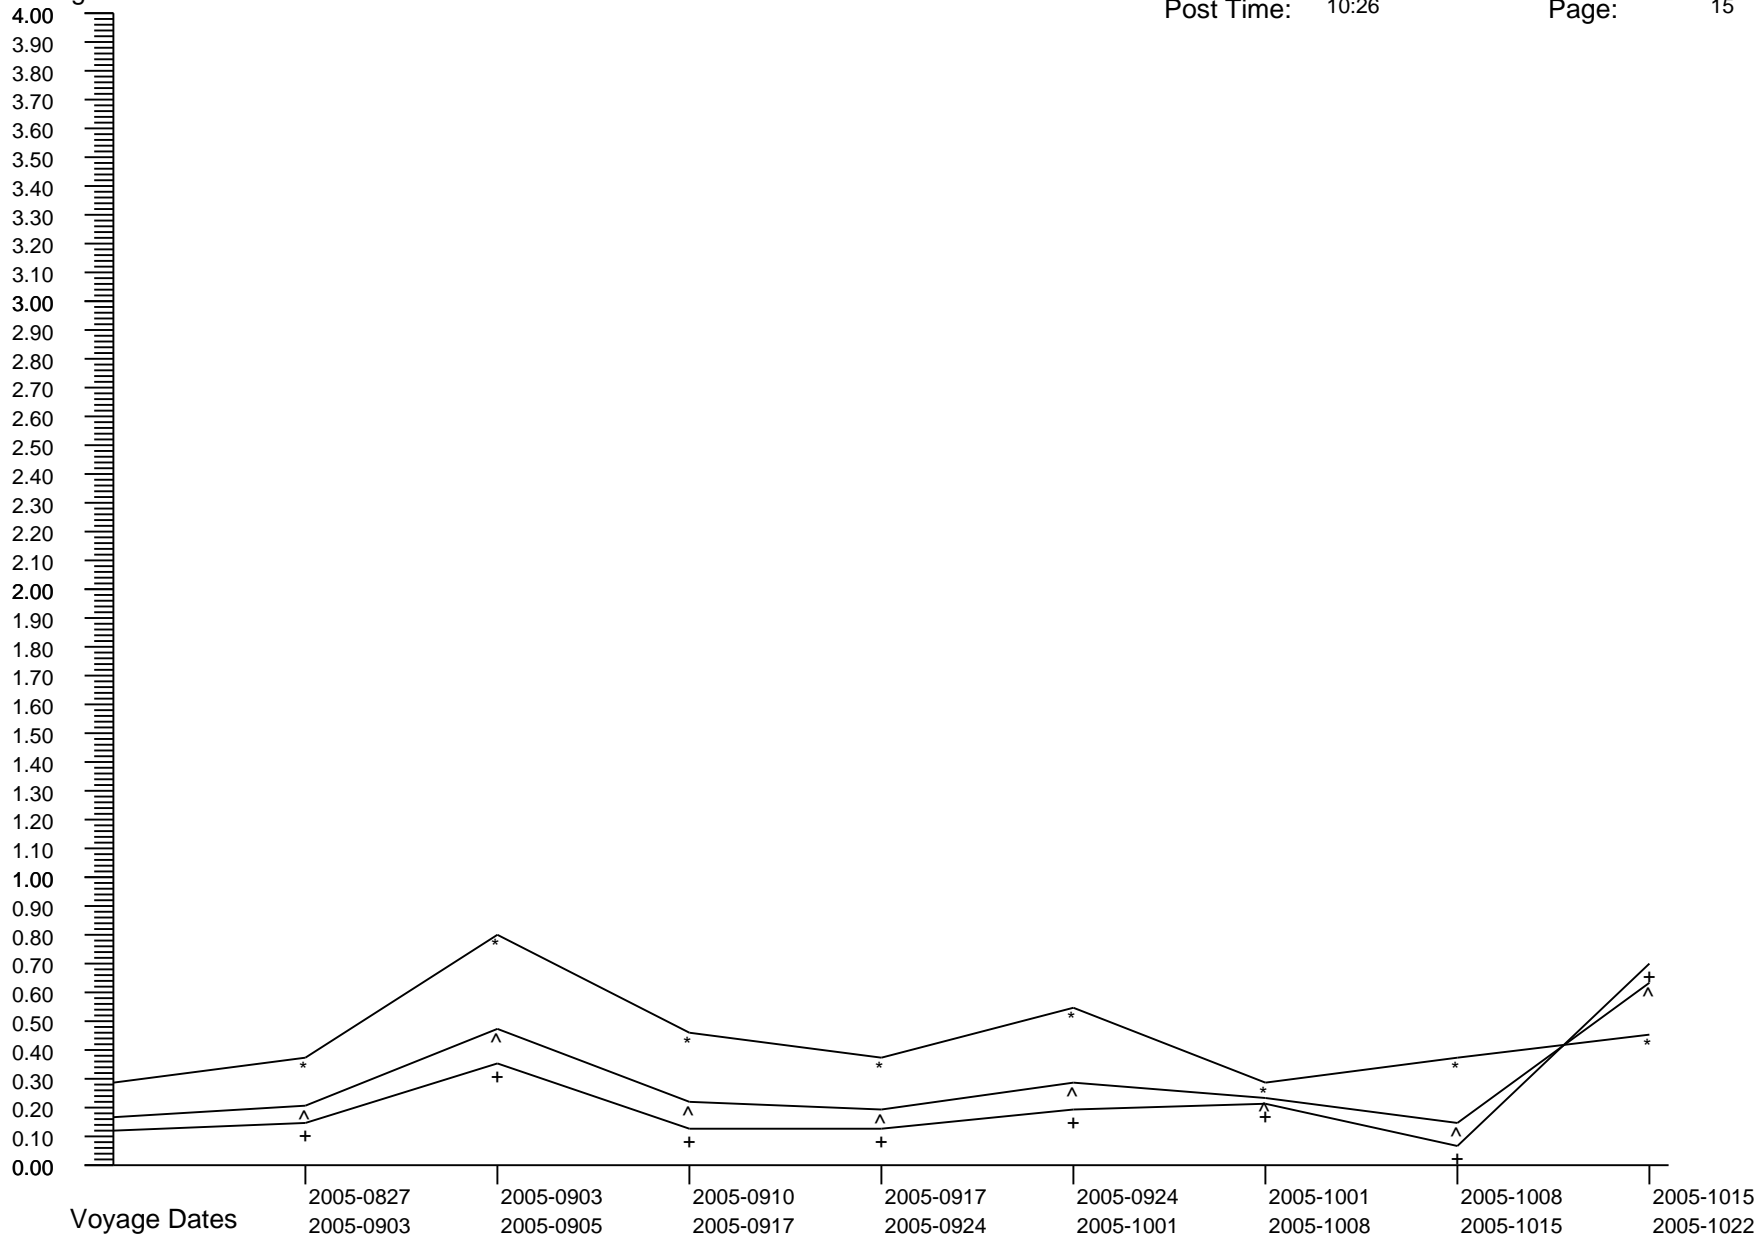

Voyage GI Percentage Summary Graph

Carnival Glory
Post Date: 2009-0603
Post Time: 10:26

Print Date: 2009-0610
Print Time: 19:23
Page: 15

Percentages

Crew Percent:	* =	0.3419	* =	0.7640	* =	0.4234	* =	0.3387	* =	0.5111	* =	0.2551	* =	0.3373	* =	0.4223
Pass Percent:	+ =	0.1151	+ =	0.3197	+ =	0.0955	+ =	0.0959	+ =	0.1577	+ =	0.1811	+ =	0.0306	+ =	0.6639
Comb Percent:	^ =	0.1722	^ =	0.4412	^ =	0.1851	^ =	0.1624	^ =	0.2532	^ =	0.2004	^ =	0.1122	^ =	0.5981