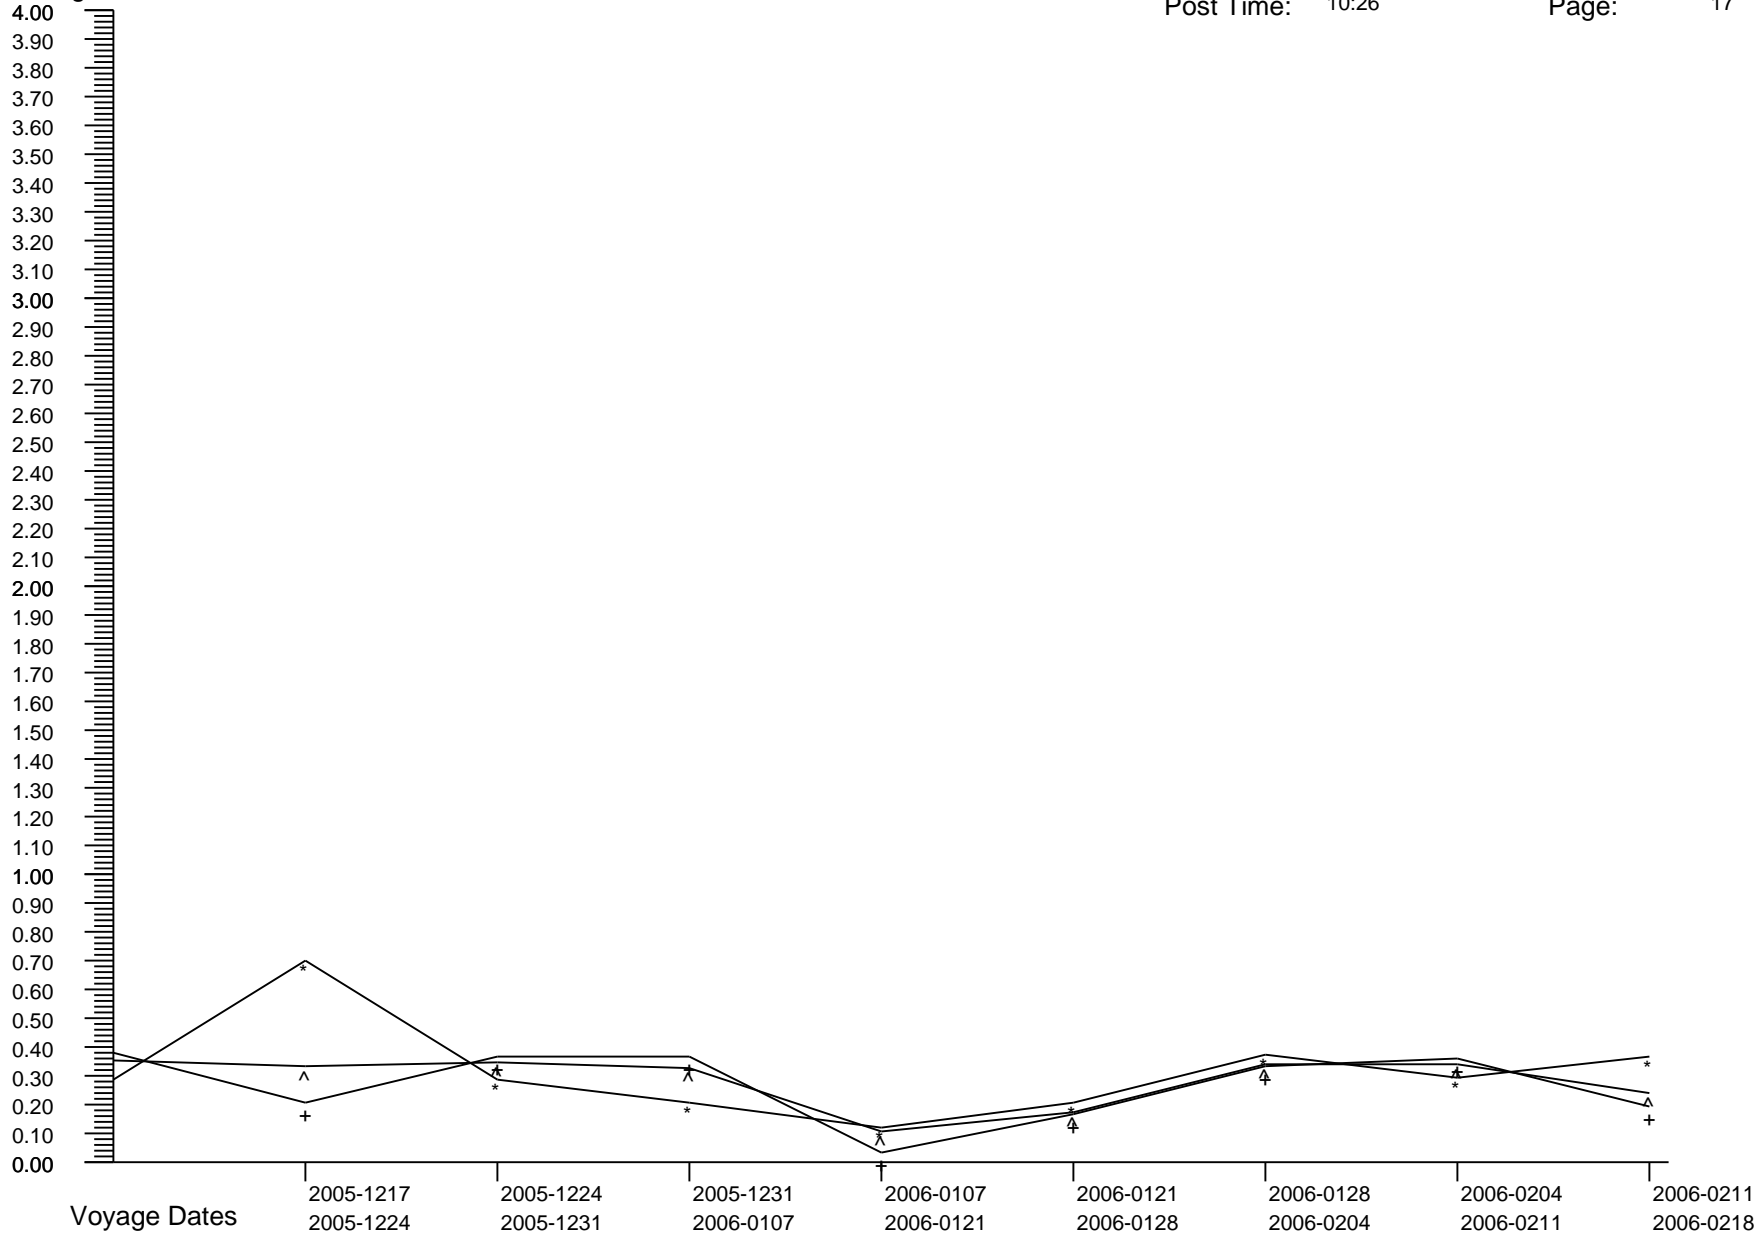

Voyage GI Percentage Summary Graph

Carnival Glory
Post Date: 2009-0603
Post Time: 10:26

Print Date: 2009-0610
Print Time: 19:23
Page: 17

Percentages

Crew Percent:	* =	0.6695	* =	0.2515	* =	0.1701	* =	0.0858	* =	0.1729	* =	0.3384	* =	0.2588	* =	0.3361
Pass Percent:	+ =	0.1730	+ =	0.3338	+ =	0.3336	+ =	0.0000	+ =	0.1315	+ =	0.2969	+ =	0.3272	+ =	0.1590
Comb Percent:	^ =	0.3002	^ =	0.3133	^ =	0.2906	^ =	0.0707	^ =	0.1429	^ =	0.3086	^ =	0.3084	^ =	0.2077