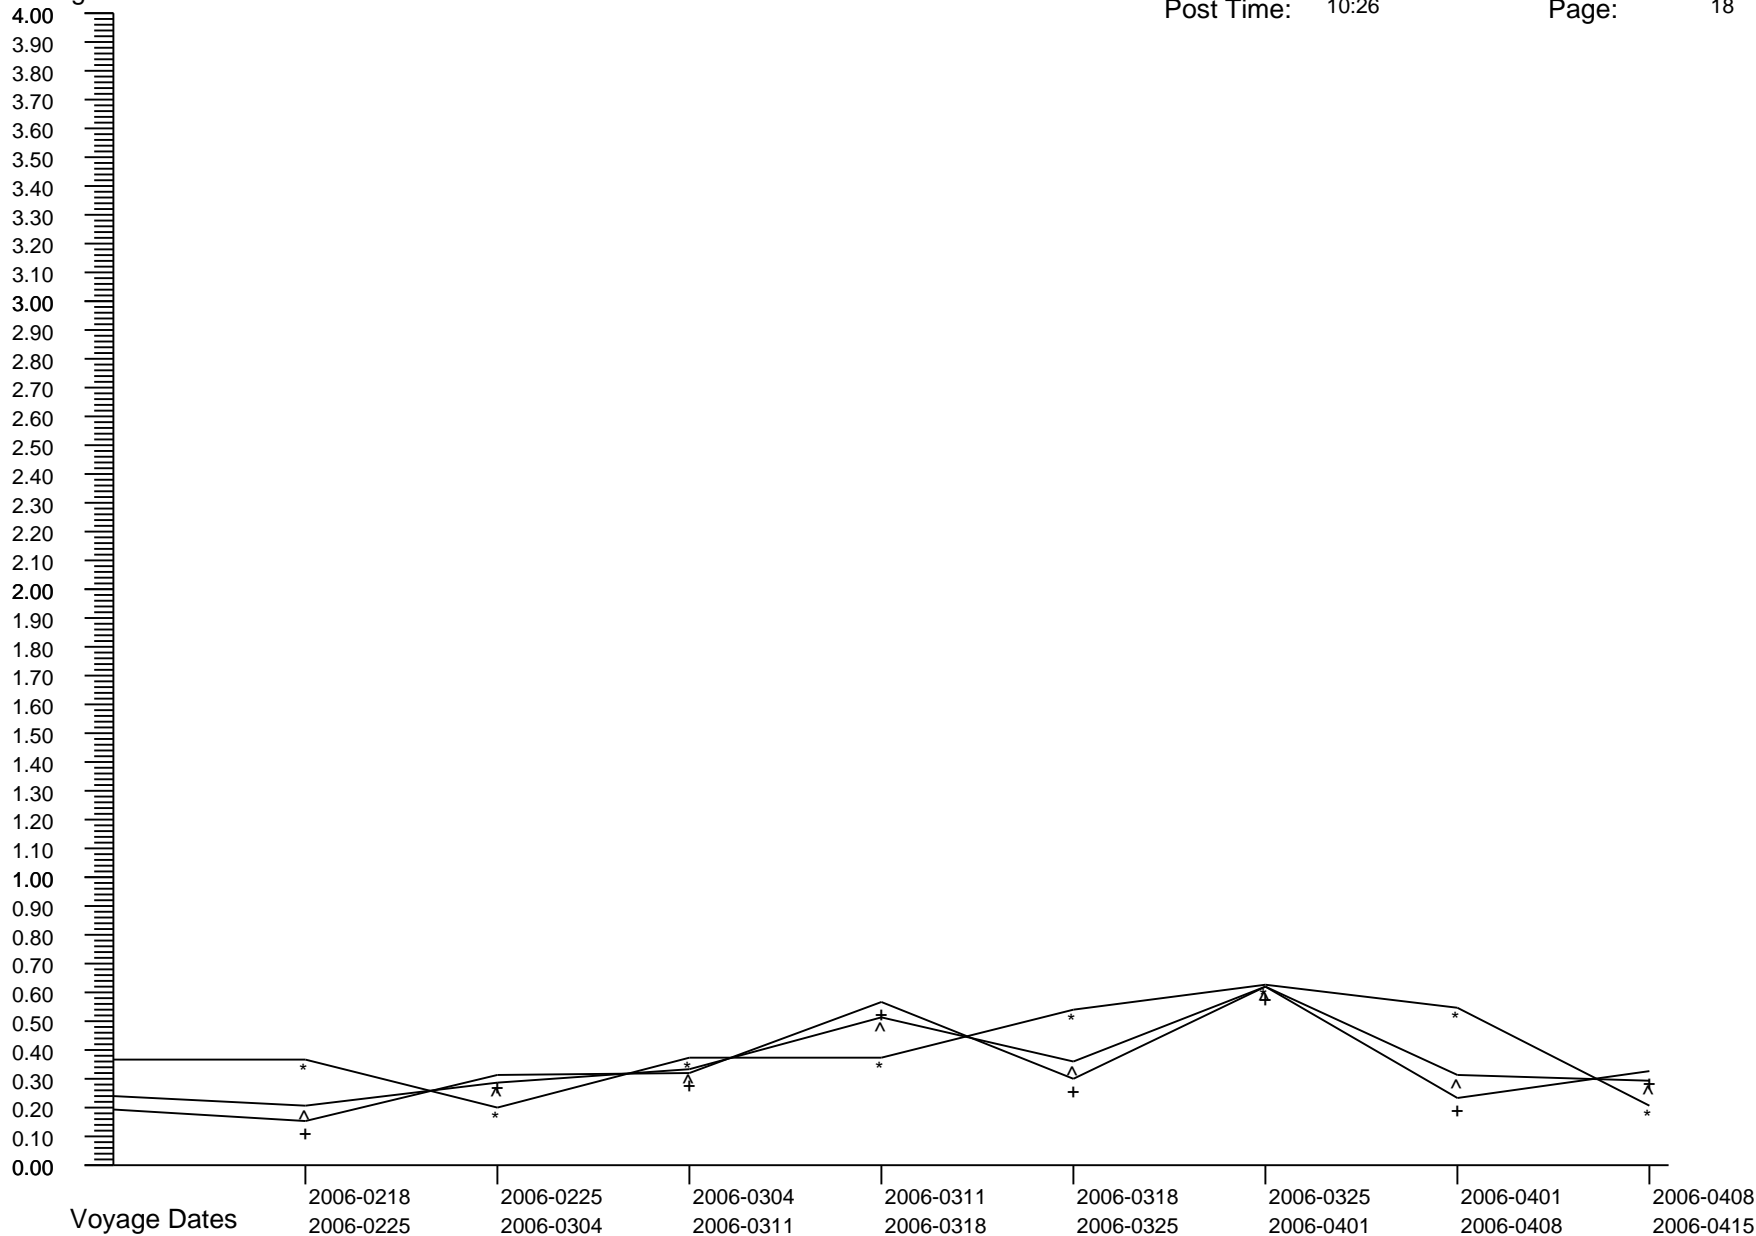

Voyage GI Percentage Summary Graph

Carnival Glory
Post Date: 2009-0603
Post Time: 10:26

Print Date: 2009-0610
Print Time: 19:23
Page: 18

Percentages

Crew Percent:	* =	0.3356	* =	0.1698	* =	0.3378	* =	0.3393	* =	0.5072	* =	0.5927	* =	0.5106	* =	0.1709
Pass Percent:	+ =	0.1170	+ =	0.2811	+ =	0.2851	+ =	0.5311	+ =	0.2668	+ =	0.5875	+ =	0.2010	+ =	0.2930
Comb Percent:	^ =	0.1735	^ =	0.2511	^ =	0.2995	^ =	0.4816	^ =	0.3292	^ =	0.5889	^ =	0.2791	^ =	0.2618