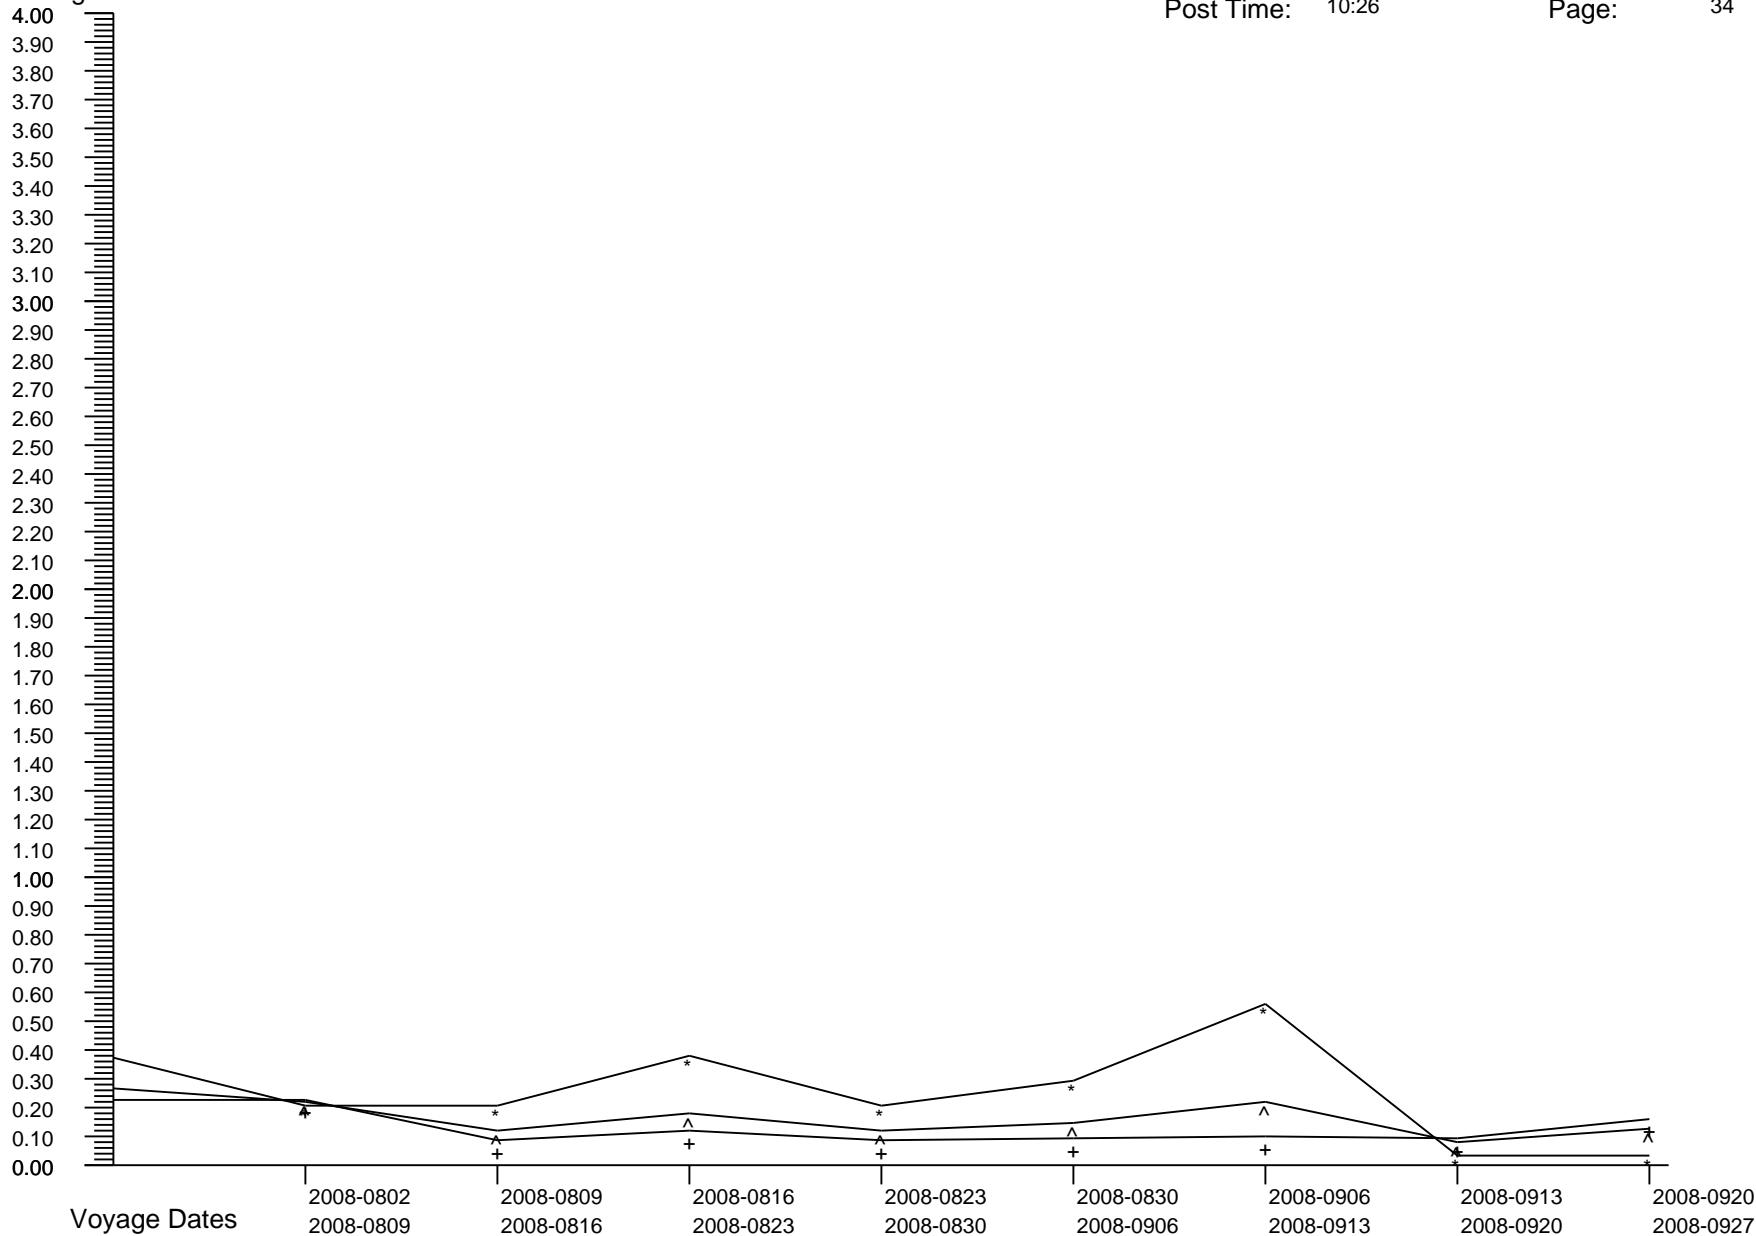

Voyage GI Percentage Summary Graph

Carnival Glory
Post Date: 2009-0603
Post Time: 10:26

Print Date: 2009-0610
Print Time: 19:23
Page: 34

Percentages

Crew Percent:	* =	0.1723	* =	0.1730	* =	0.3475	* =	0.1738	* =	0.2606	* =	0.5263	* =	0.0000	* =	0.0000
Pass Percent:	+	0.1947	+	0.0555	+	0.0836	+	0.0562	+	0.0633	+	0.0638	+	0.0626	+	0.1289
Comb Percent:	^ =	0.1892	^ =	0.0840	^ =	0.1477	^ =	0.0849	^ =	0.1160	^ =	0.1871	^ =	0.0461	^ =	0.0939