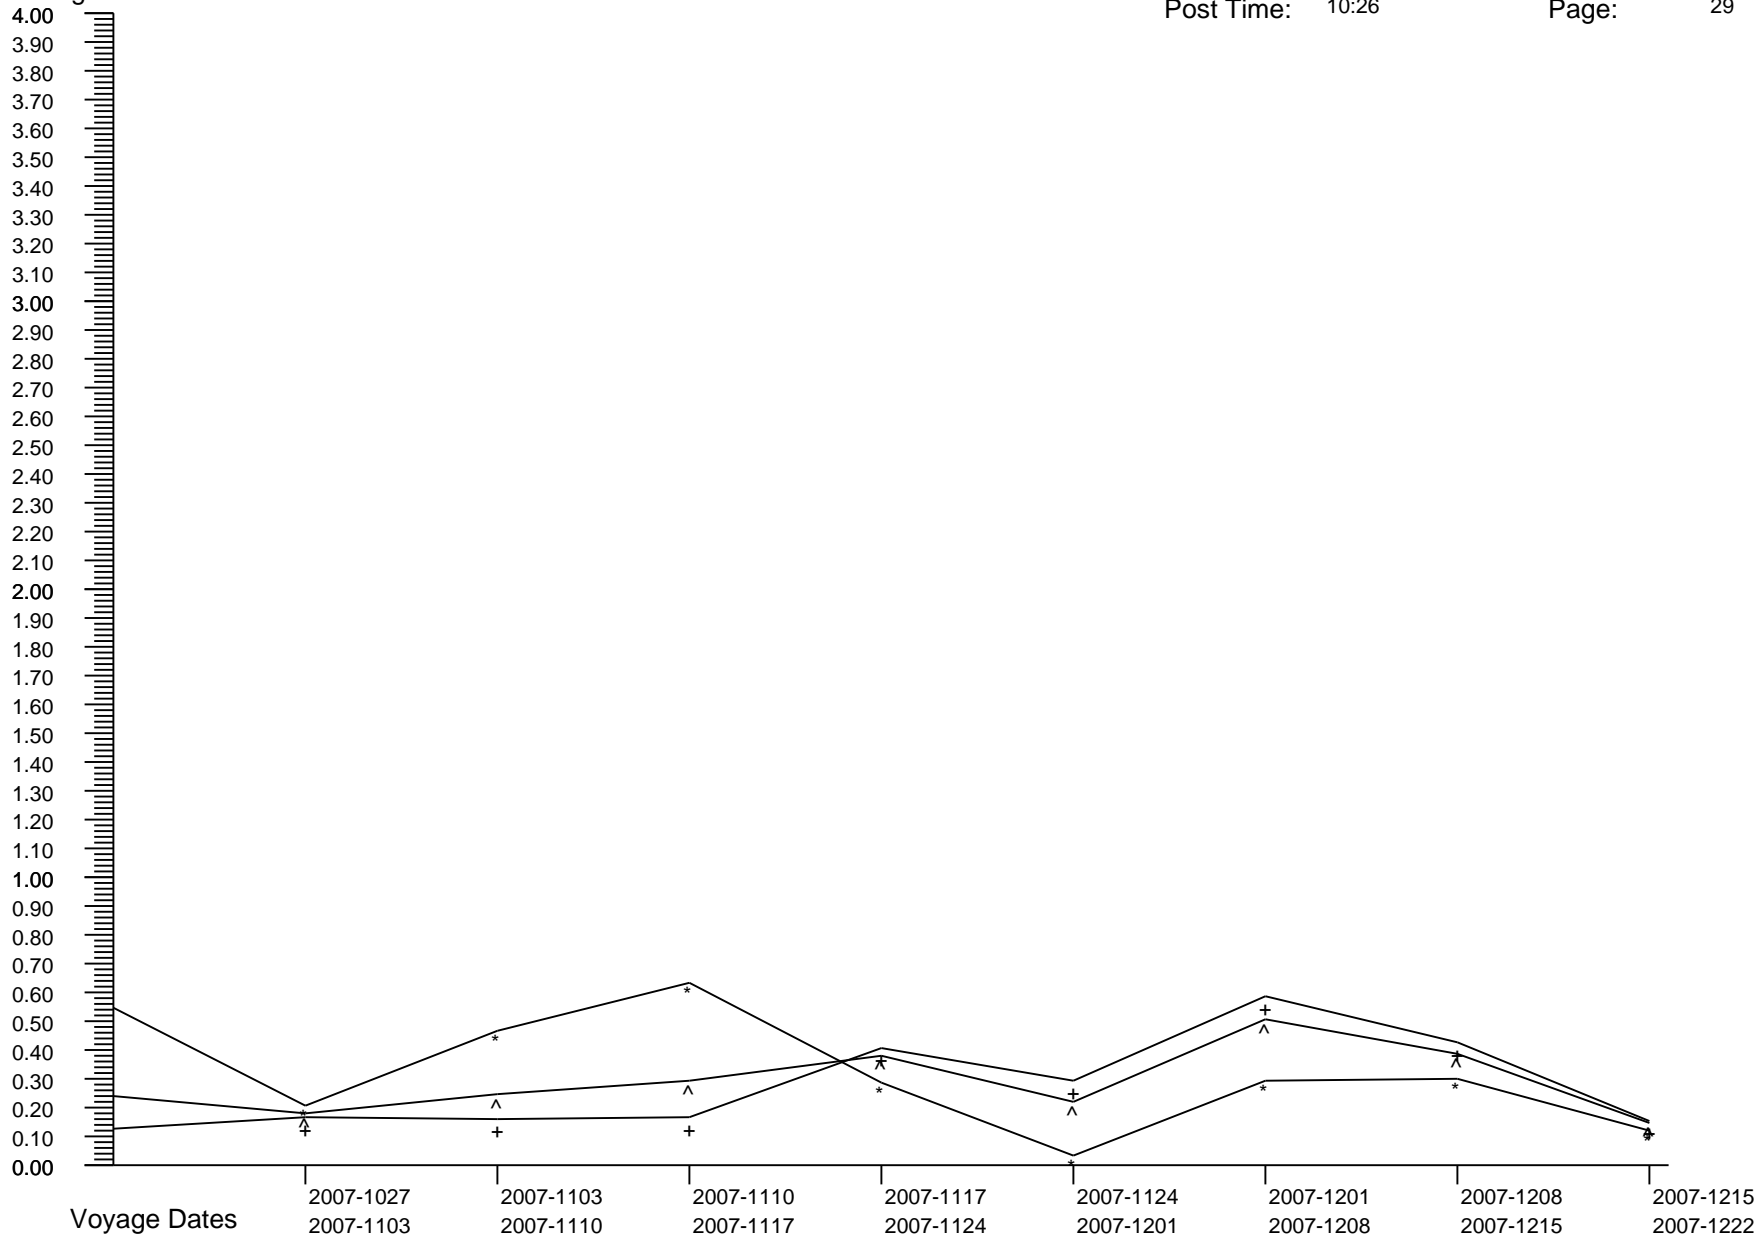

Voyage GI Percentage Summary Graph

Carnival Glory
Post Date: 2009-0603
Post Time: 10:26

Print Date: 2009-0610
Print Time: 19:23
Page: 29

Percentages

Crew Percent:	* =	0.1721	* =	0.4337	* =	0.6024	* =	0.2547	* =	0.0000	* =	0.2602	* =	0.2636	* =	0.0875
Pass Percent:	+ =	0.1352	+ =	0.1294	+ =	0.1307	+ =	0.3765	+ =	0.2589	+ =	0.5514	+ =	0.3904	+ =	0.1194
Comb Percent:	^ =	0.1456	^ =	0.2121	^ =	0.2605	^ =	0.3455	^ =	0.1873	^ =	0.4721	^ =	0.3561	^ =	0.1113