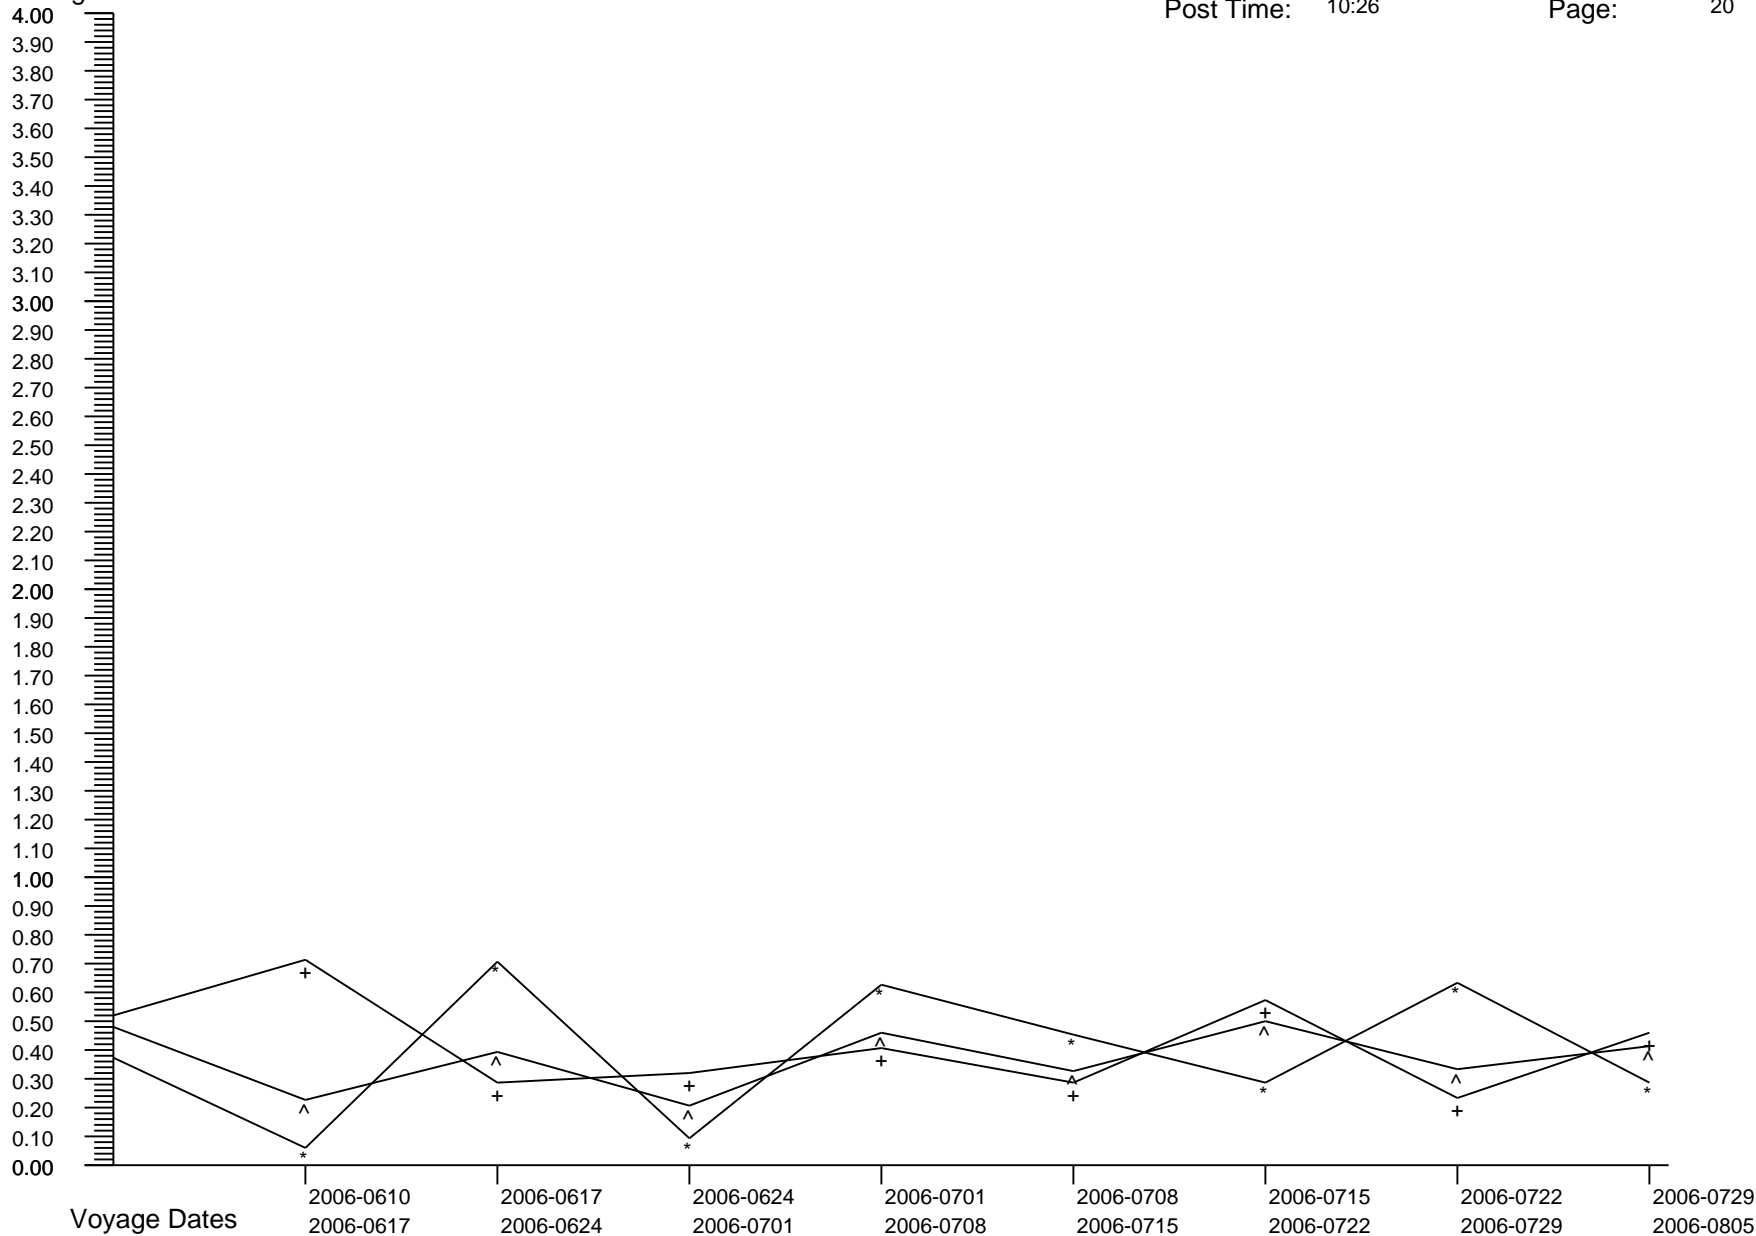

Voyage GI Percentage Summary Graph

Carnival Glory
Post Date: 2009-0603
Post Time: 10:26

Print Date: 2009-0610
Print Time: 19:23
Page: 20

Percentages

Crew Percent:	* =	0.0289	* =	0.6745	* =	0.0570	* =	0.5937	* =	0.4205	* =	0.2538	* =	0.5983	* =	0.2551
Pass Percent:	+ =	0.6785	+ =	0.2565	+ =	0.2849	+ =	0.3737	+ =	0.2537	+ =	0.5413	+ =	0.2031	+ =	0.4236
Comb Percent:	^ =	0.1941	^ =	0.3621	^ =	0.1709	^ =	0.4294	^ =	0.2956	^ =	0.4689	^ =	0.3033	^ =	0.3816