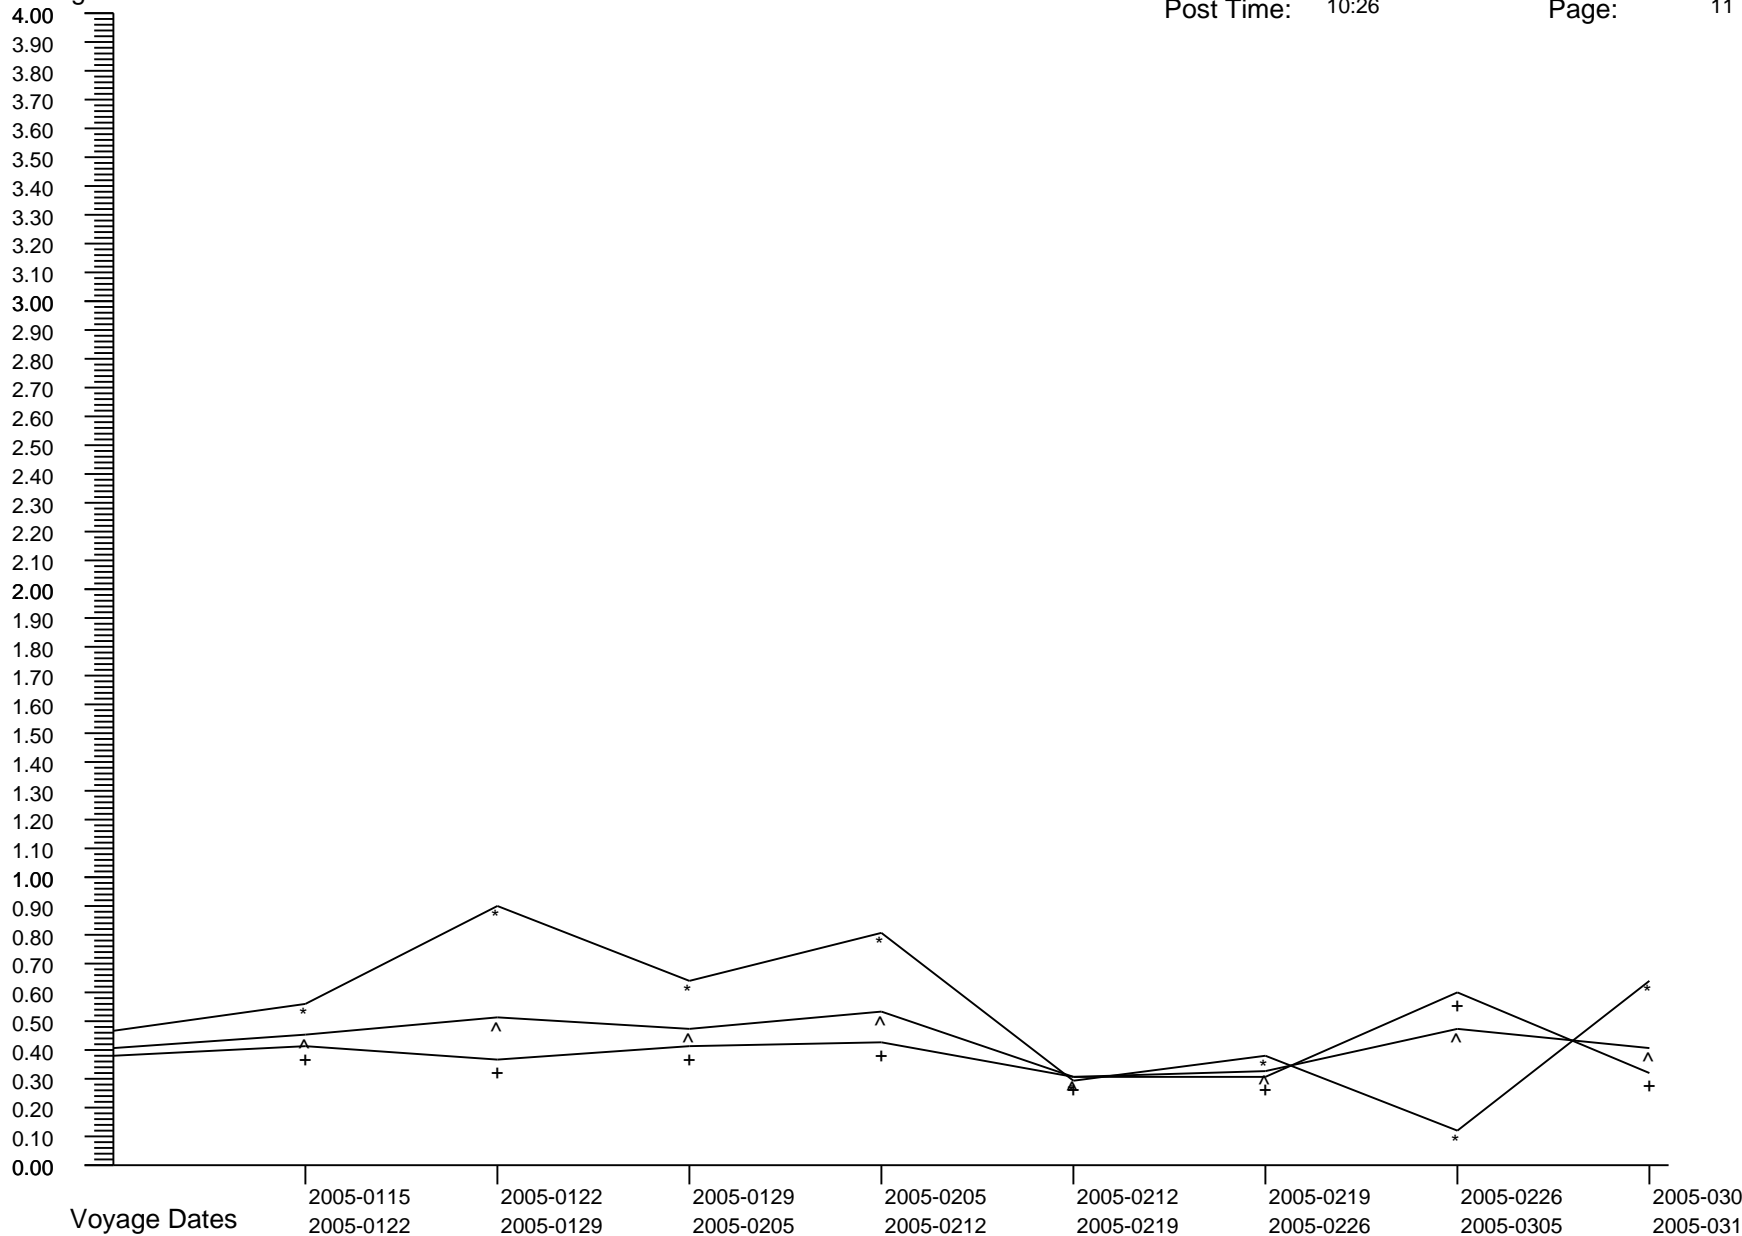

Voyage GI Percentage Summary Graph

Carnival Glory
Post Date: 2009-0603
Post Time: 10:26

Print Date: 2009-0610
Print Time: 19:23
Page: 11

Percentages

Crew Percent:	* =	0.5268	* =	0.8696	* =	0.6050	* =	0.7719	* =	0.2602	* =	0.3487	* =	0.0878	* =	0.6071
Pass Percent:	+ =	0.3784	+ =	0.3336	+ =	0.3831	+ =	0.3933	+ =	0.2764	+ =	0.2721	+ =	0.5691	+ =	0.2893
Comb Percent:	^ =	0.4176	^ =	0.4822	^ =	0.4430	^ =	0.4980	^ =	0.2722	^ =	0.2918	^ =	0.4417	^ =	0.3752