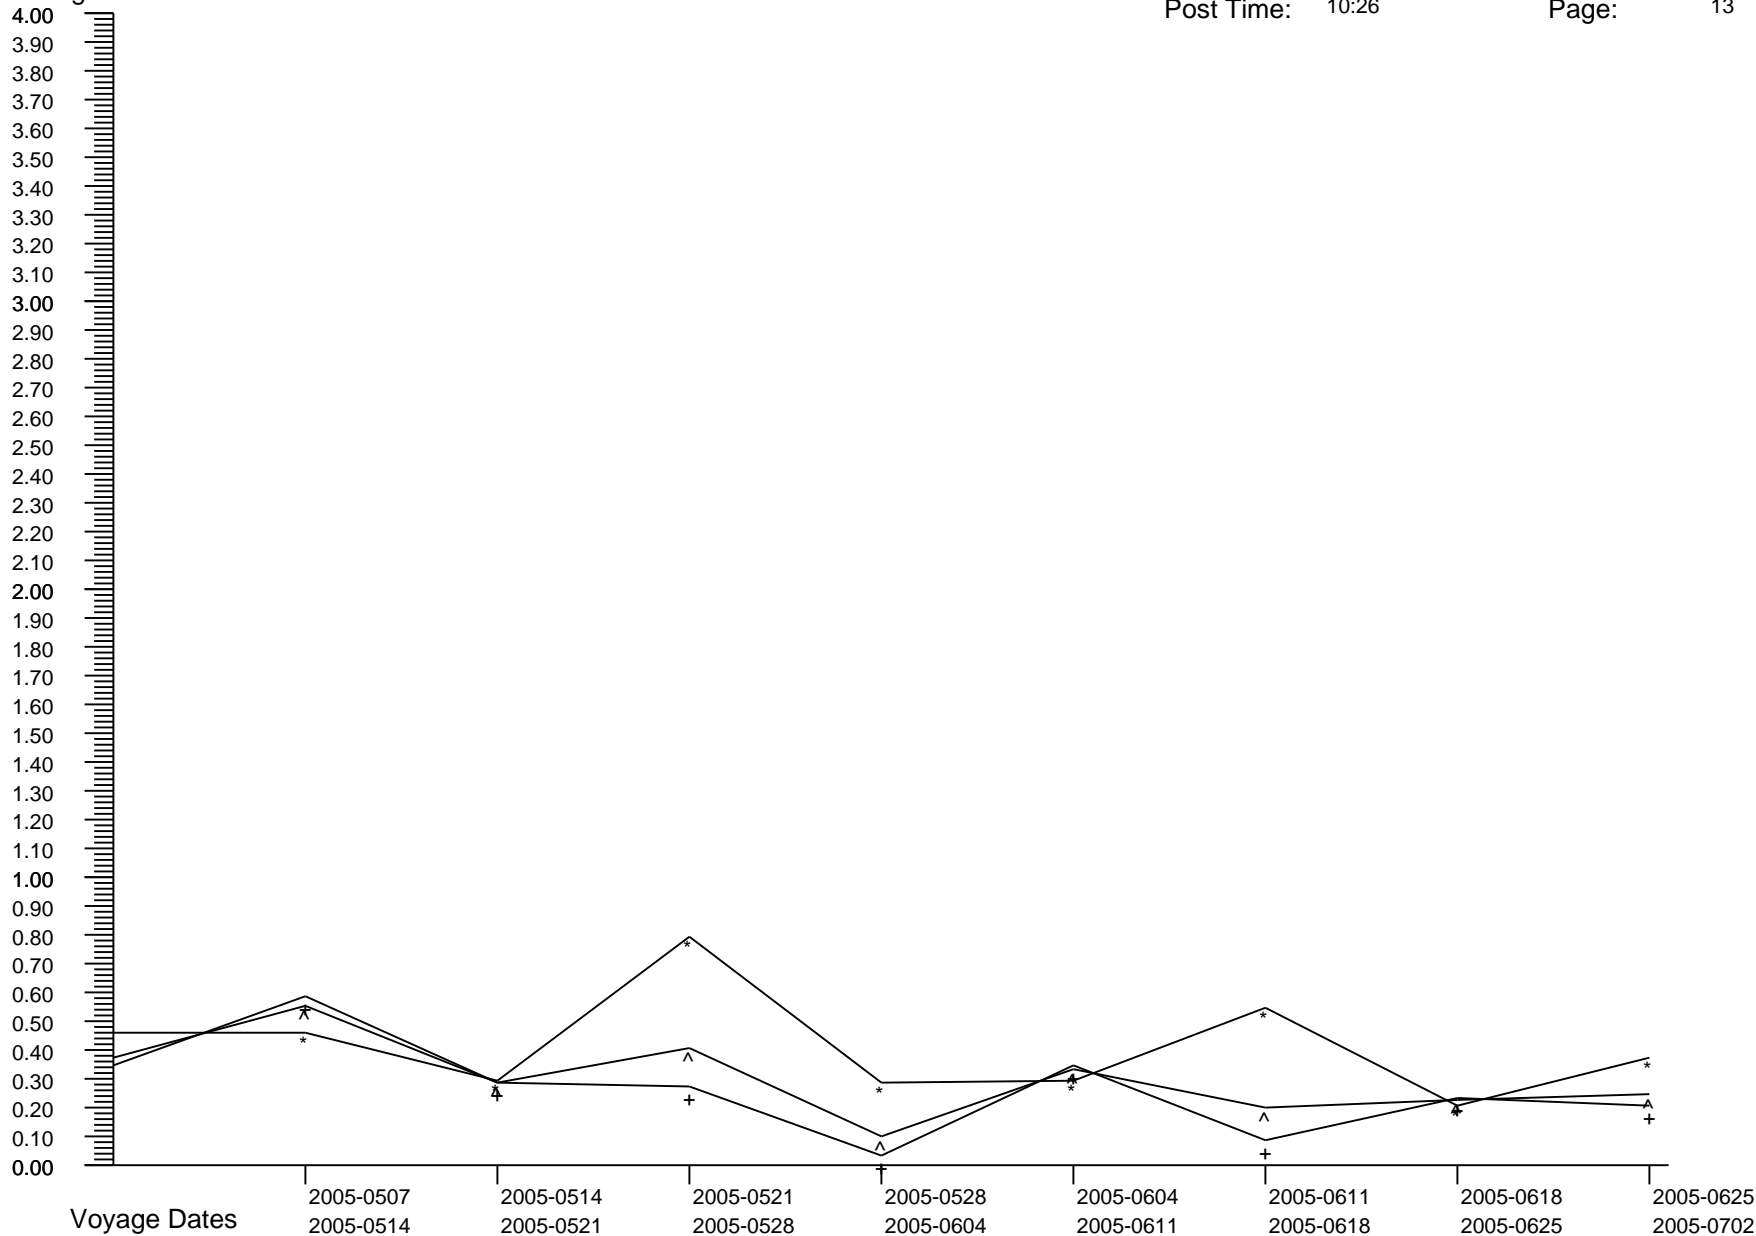

Voyage GI Percentage Summary Graph

Carnival Glory
Post Date: 2009-0603
Post Time: 10:26

Print Date: 2009-0610
Print Time: 19:23
Page: 13

Percentages

Crew Percent:	* =	0.4299	* =	0.2604	* =	0.7627	* =	0.2542	* =	0.2571	* =	0.5119	* =	0.1724	* =	0.3433
Pass Percent:	+ =	0.5556	+ =	0.2529	+ =	0.2375	+ =	0.0000	+ =	0.3123	+ =	0.0566	+ =	0.1981	+ =	0.1707
Comb Percent:	^ =	0.5224	^ =	0.2549	^ =	0.3738	^ =	0.0636	^ =	0.2986	^ =	0.1699	^ =	0.1918	^ =	0.2137