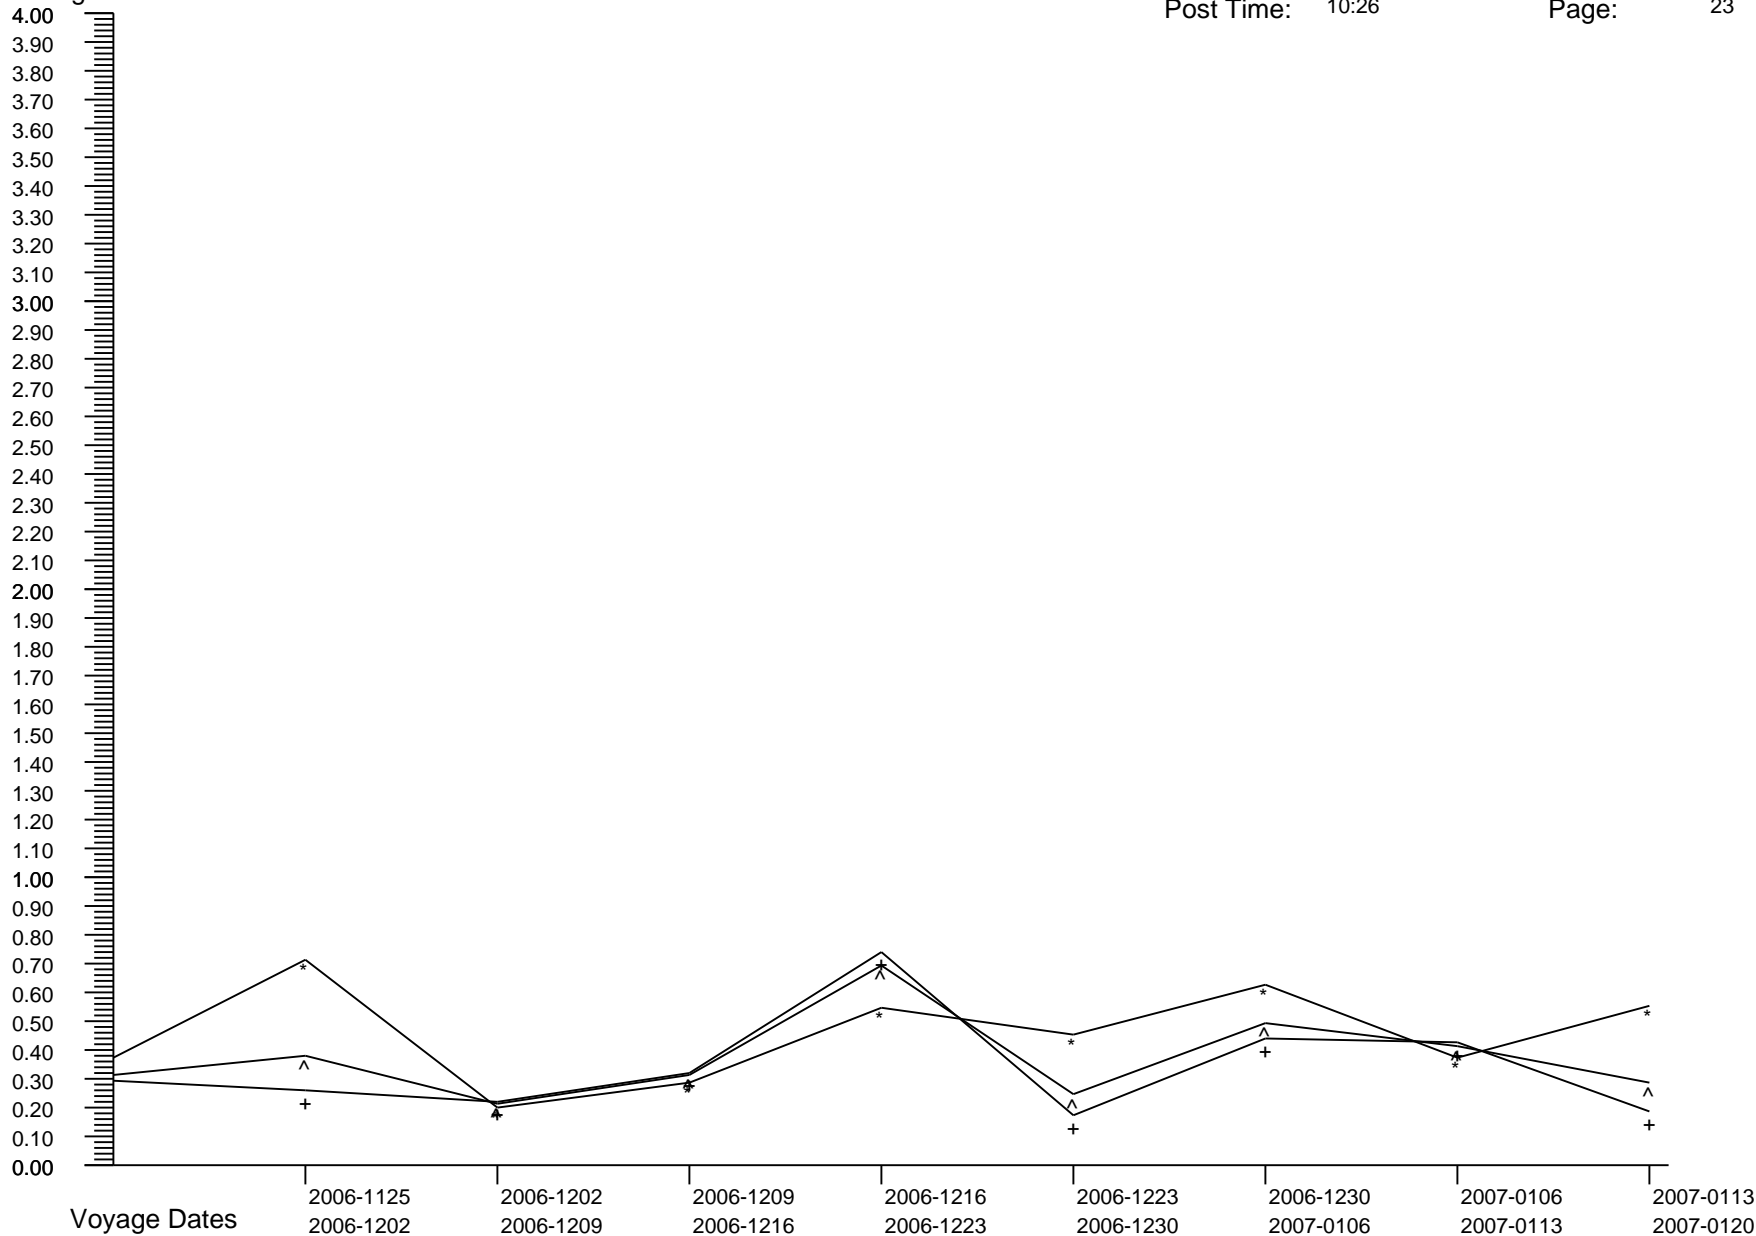

Voyage GI Percentage Summary Graph

Carnival Glory
Post Date: 2009-0603
Post Time: 10:26

Print Date: 2009-0610
Print Time: 19:23
Page: 23

Percentages

Crew Percent:	* =	0.6768	* =	0.1699	* =	0.2553	* =	0.5111	* =	0.4230	* =	0.5947	* =	0.3396	* =	0.5204
Pass Percent:	+ =	0.2235	+ =	0.1866	+ =	0.2867	+ =	0.7080	+ =	0.1416	+ =	0.4095	+ =	0.3944	+ =	0.1565
Comb Percent:	^ =	0.3477	^ =	0.1821	^ =	0.2782	^ =	0.6589	^ =	0.2122	^ =	0.4569	^ =	0.3800	^ =	0.2530