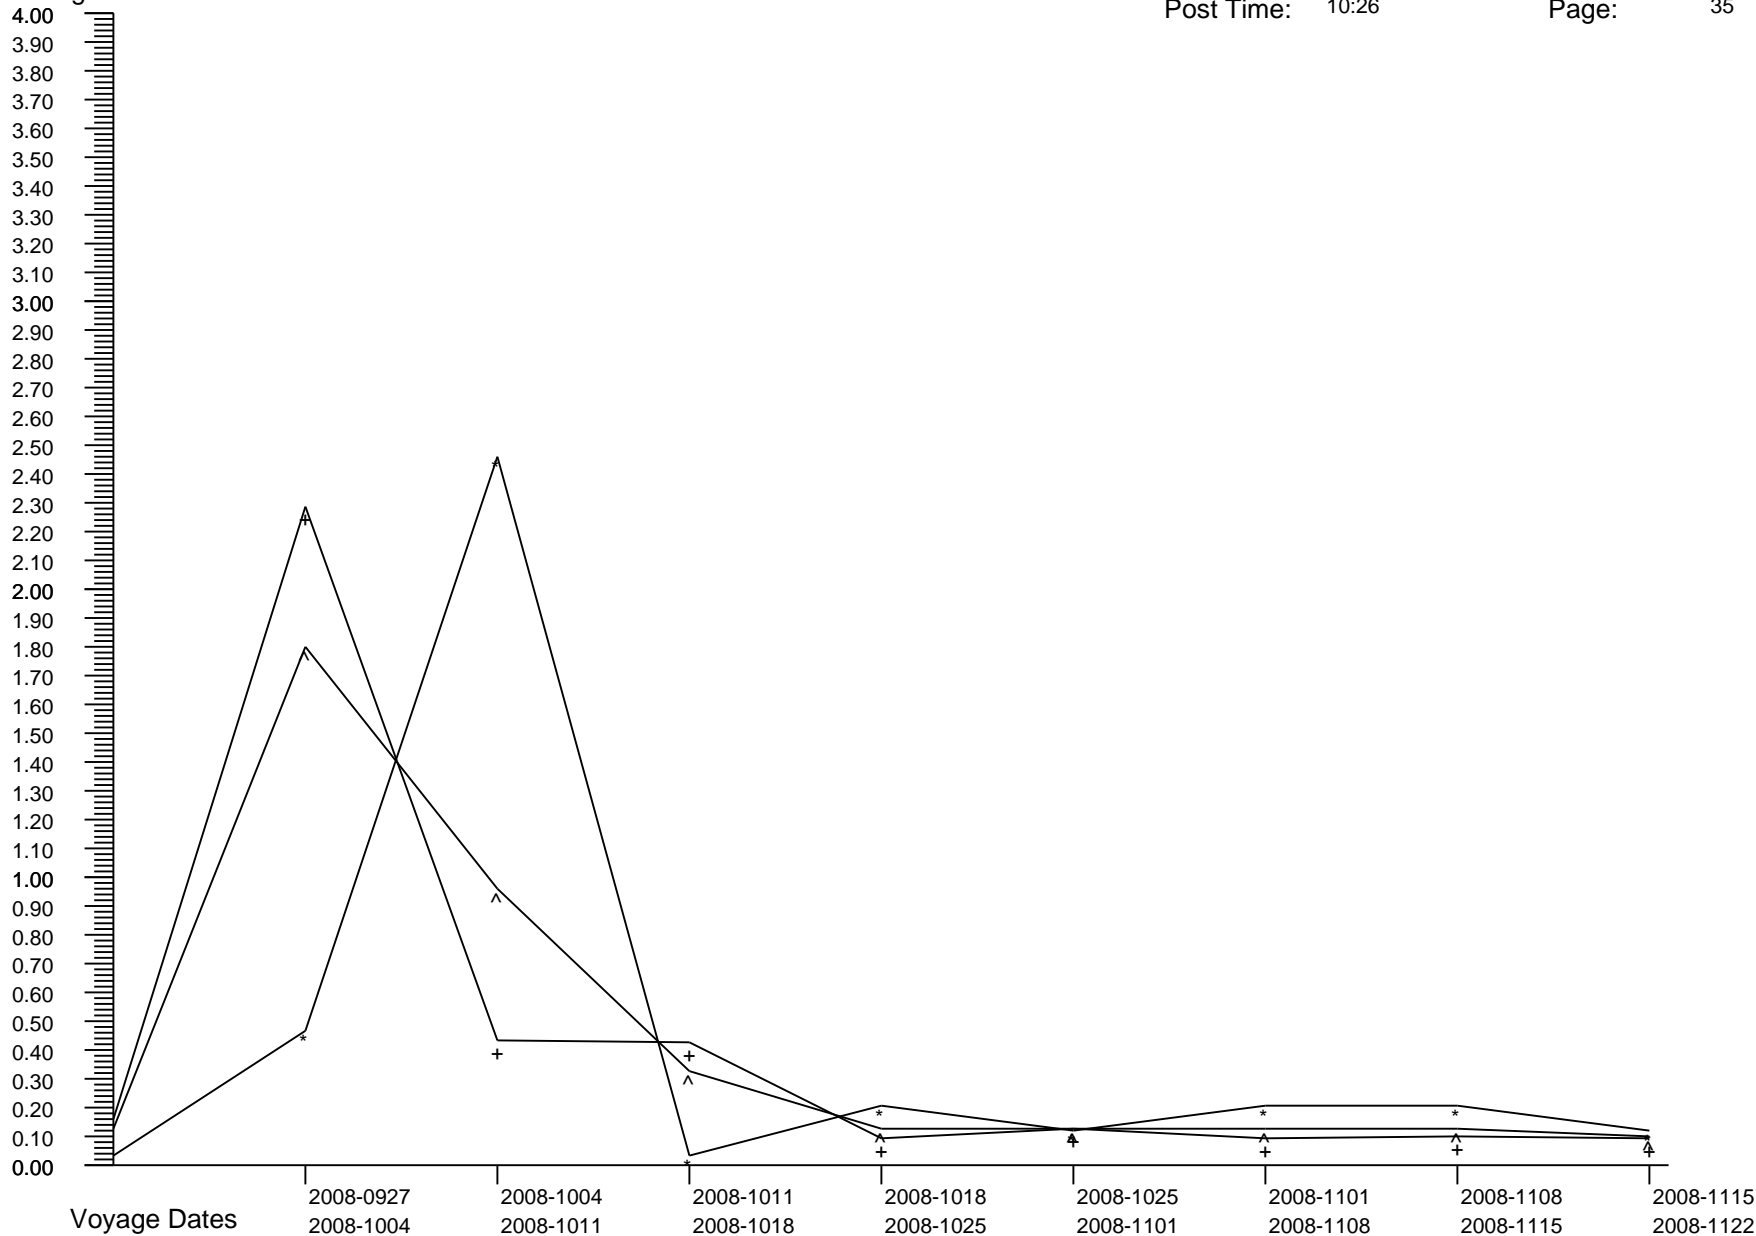

Voyage GI Percentage Summary Graph

Percentages

Crew Percent:	* =	0.4348	* =	2.4284	* =	0.0000	* =	0.1723	* =	0.0867	* =	0.1723	* =	0.1724	* =	0.0853
Pass Percent:	+ =	2.2518	+ =	0.3993	+ =	0.3920	+ =	0.0614	+ =	0.0948	+ =	0.0627	+ =	0.0650	+ =	0.0615
Comb Percent:	^ =	1.7662	^ =	0.9299	^ =	0.2910	^ =	0.0906	^ =	0.0926	^ =	0.0919	^ =	0.0944	^ =	0.0678