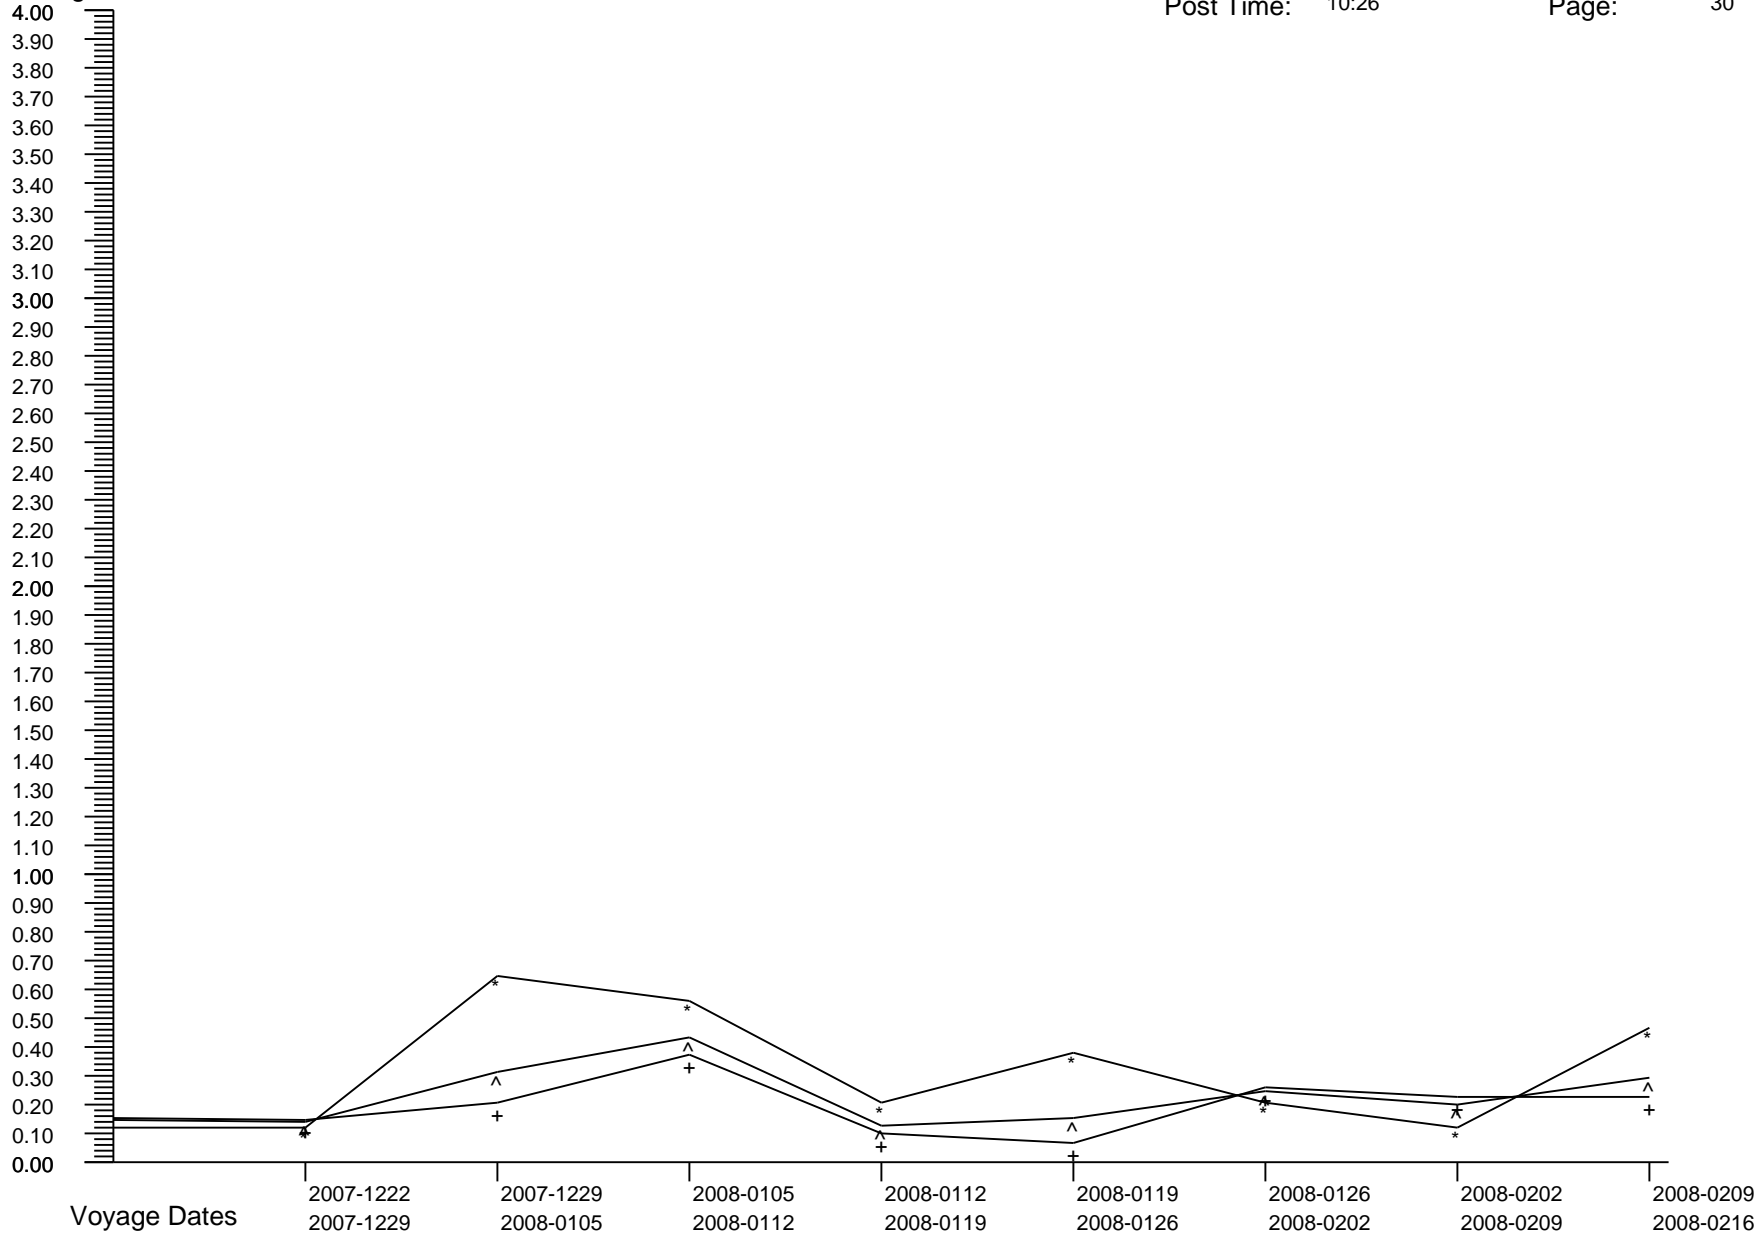

Voyage GI Percentage Summary Graph

Carnival Glory
Post Date: 2009-0603
Post Time: 10:26

Print Date: 2009-0610
Print Time: 19:23
Page: 30

Percentages

Crew Percent:	* =	0.0875	* =	0.6130	* =	0.5277	* =	0.1745	* =	0.3500	* =	0.1759	* =	0.0876	* =	0.4363
Pass Percent:	+ =	0.1162	+ =	0.1741	+ =	0.3404	+ =	0.0634	+ =	0.0321	+ =	0.2268	+ =	0.1937	+ =	0.1934
Comb Percent:	^ =	0.1091	^ =	0.2833	^ =	0.4015	^ =	0.0930	^ =	0.1175	^ =	0.2131	^ =	0.1651	^ =	0.2589