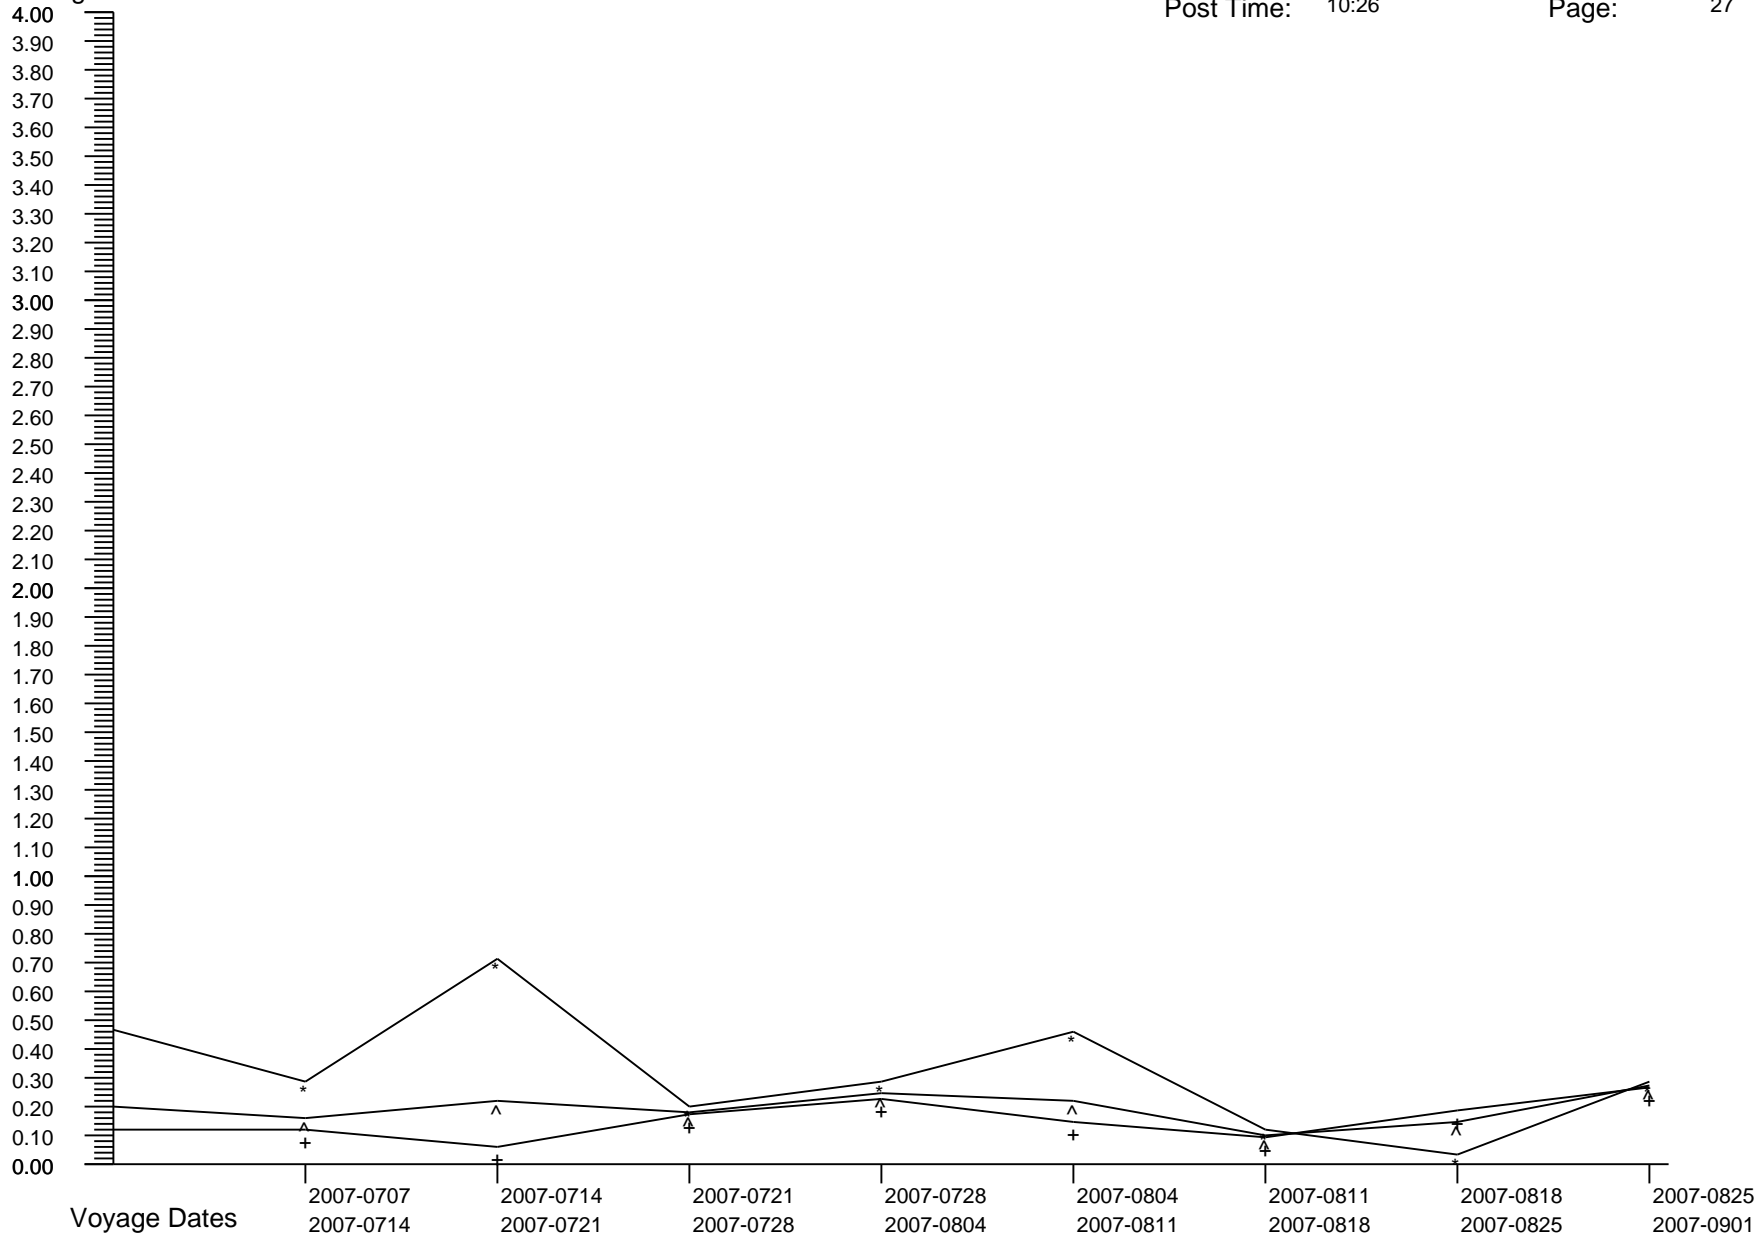

Voyage GI Percentage Summary Graph

Carnival Glory
Post Date: 2009-0603
Post Time: 10:26

Print Date: 2009-0610
Print Time: 19:23
Page: 27

Percentages

Crew Percent:	* =	0.2555	* =	0.6797	* =	0.1699	* =	0.2532	* =	0.4259	* =	0.0855	* =	0.0000	* =	0.2547
Pass Percent:	+ =	0.0846	+ =	0.0279	+ =	0.1399	+ =	0.1960	+ =	0.1112	+ =	0.0568	+ =	0.1550	+ =	0.2344
Comb Percent:	^ =	0.1271	^ =	0.1893	^ =	0.1473	^ =	0.2103	^ =	0.1887	^ =	0.0639	^ =	0.1138	^ =	0.2396