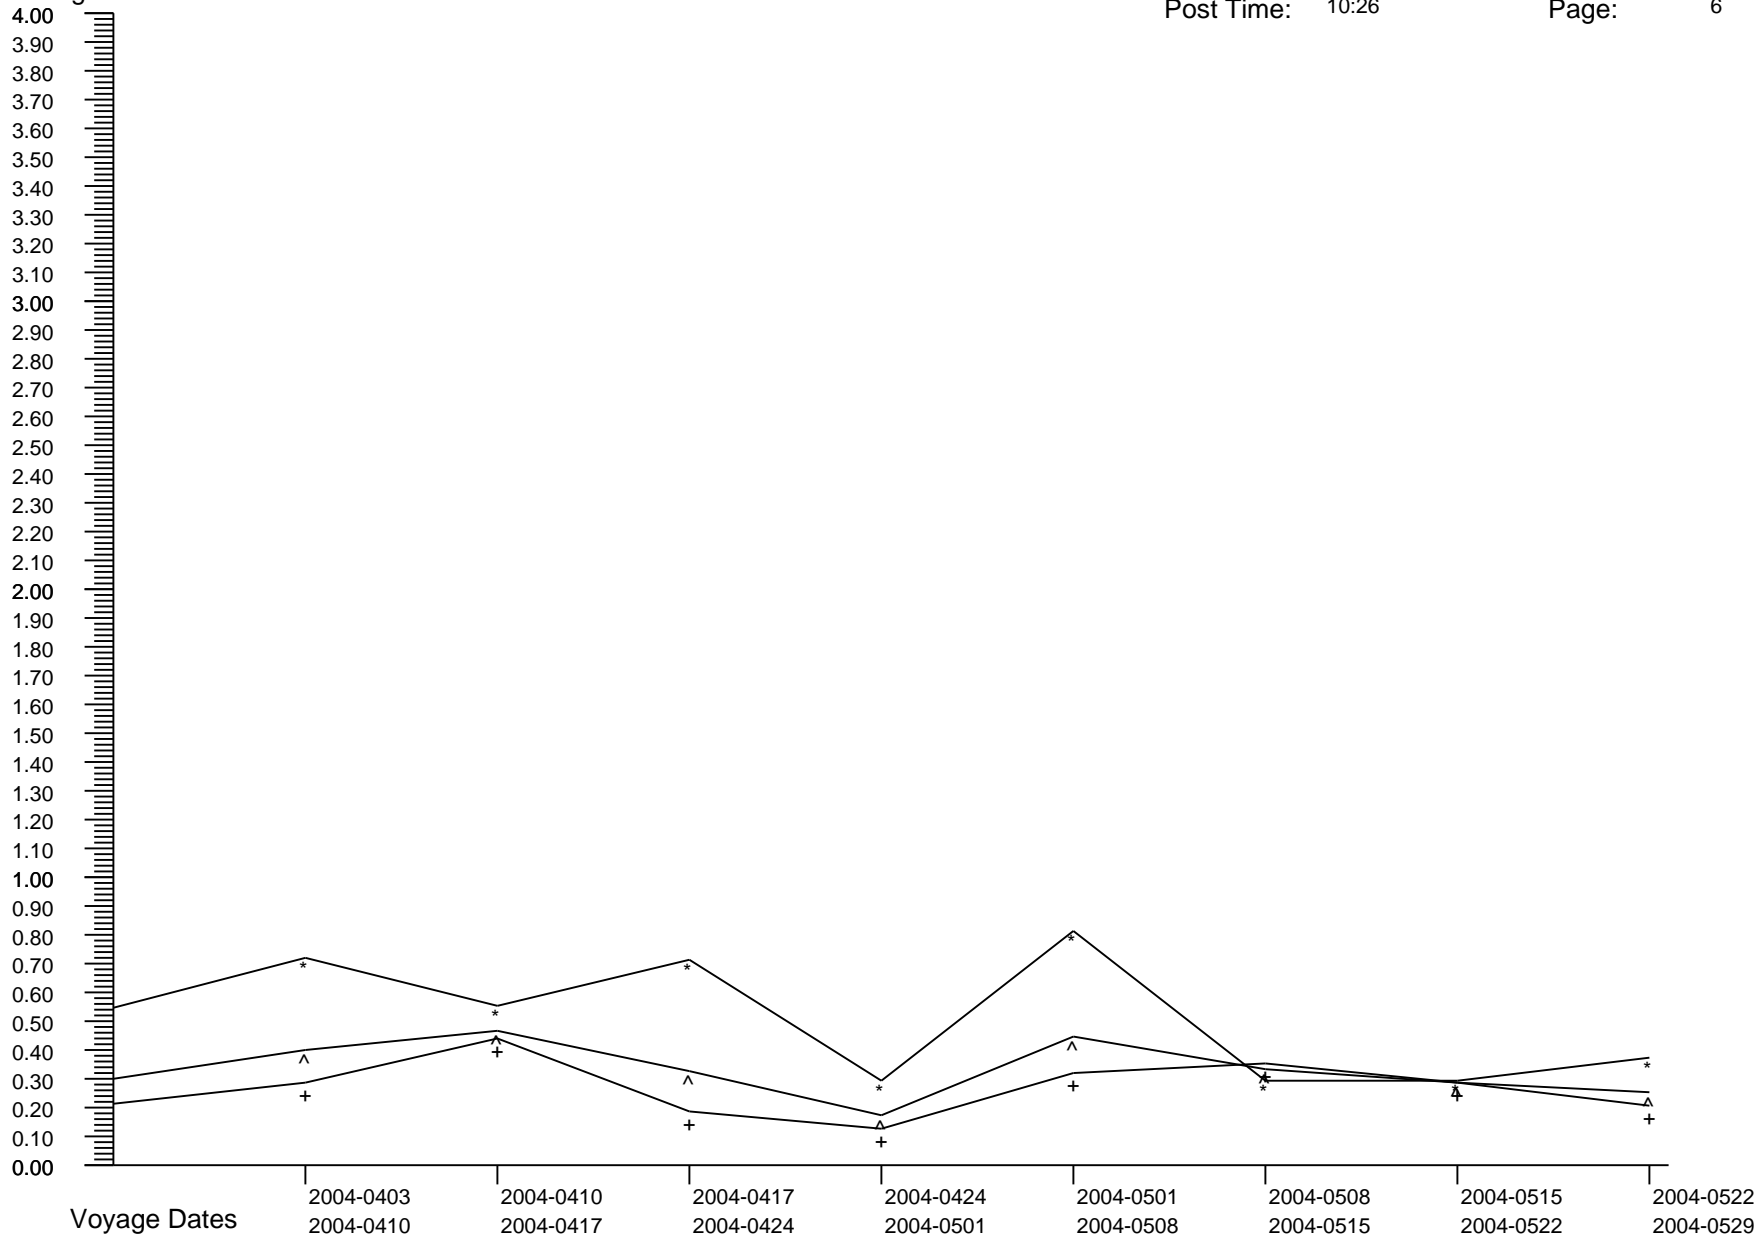

Voyage GI Percentage Summary Graph

Carnival Glory
Post Date: 2009-0603
Post Time: 10:26

Print Date: 2009-0610
Print Time: 19:23
Page: 6

Percentages

Crew Percent:	* =	0.6897	* =	0.5195	* =	0.6774	* =	0.2588	* =	0.7772	* =	0.2584	* =	0.2571	* =	0.3410
Pass Percent:	+ =	0.2562	+ =	0.4072	+ =	0.1534	+ =	0.0959	+ =	0.2838	+ =	0.3182	+ =	0.2522	+ =	0.1748
Comb Percent:	^ =	0.3638	^ =	0.4354	^ =	0.2928	^ =	0.1399	^ =	0.4158	^ =	0.3020	^ =	0.2535	^ =	0.2171