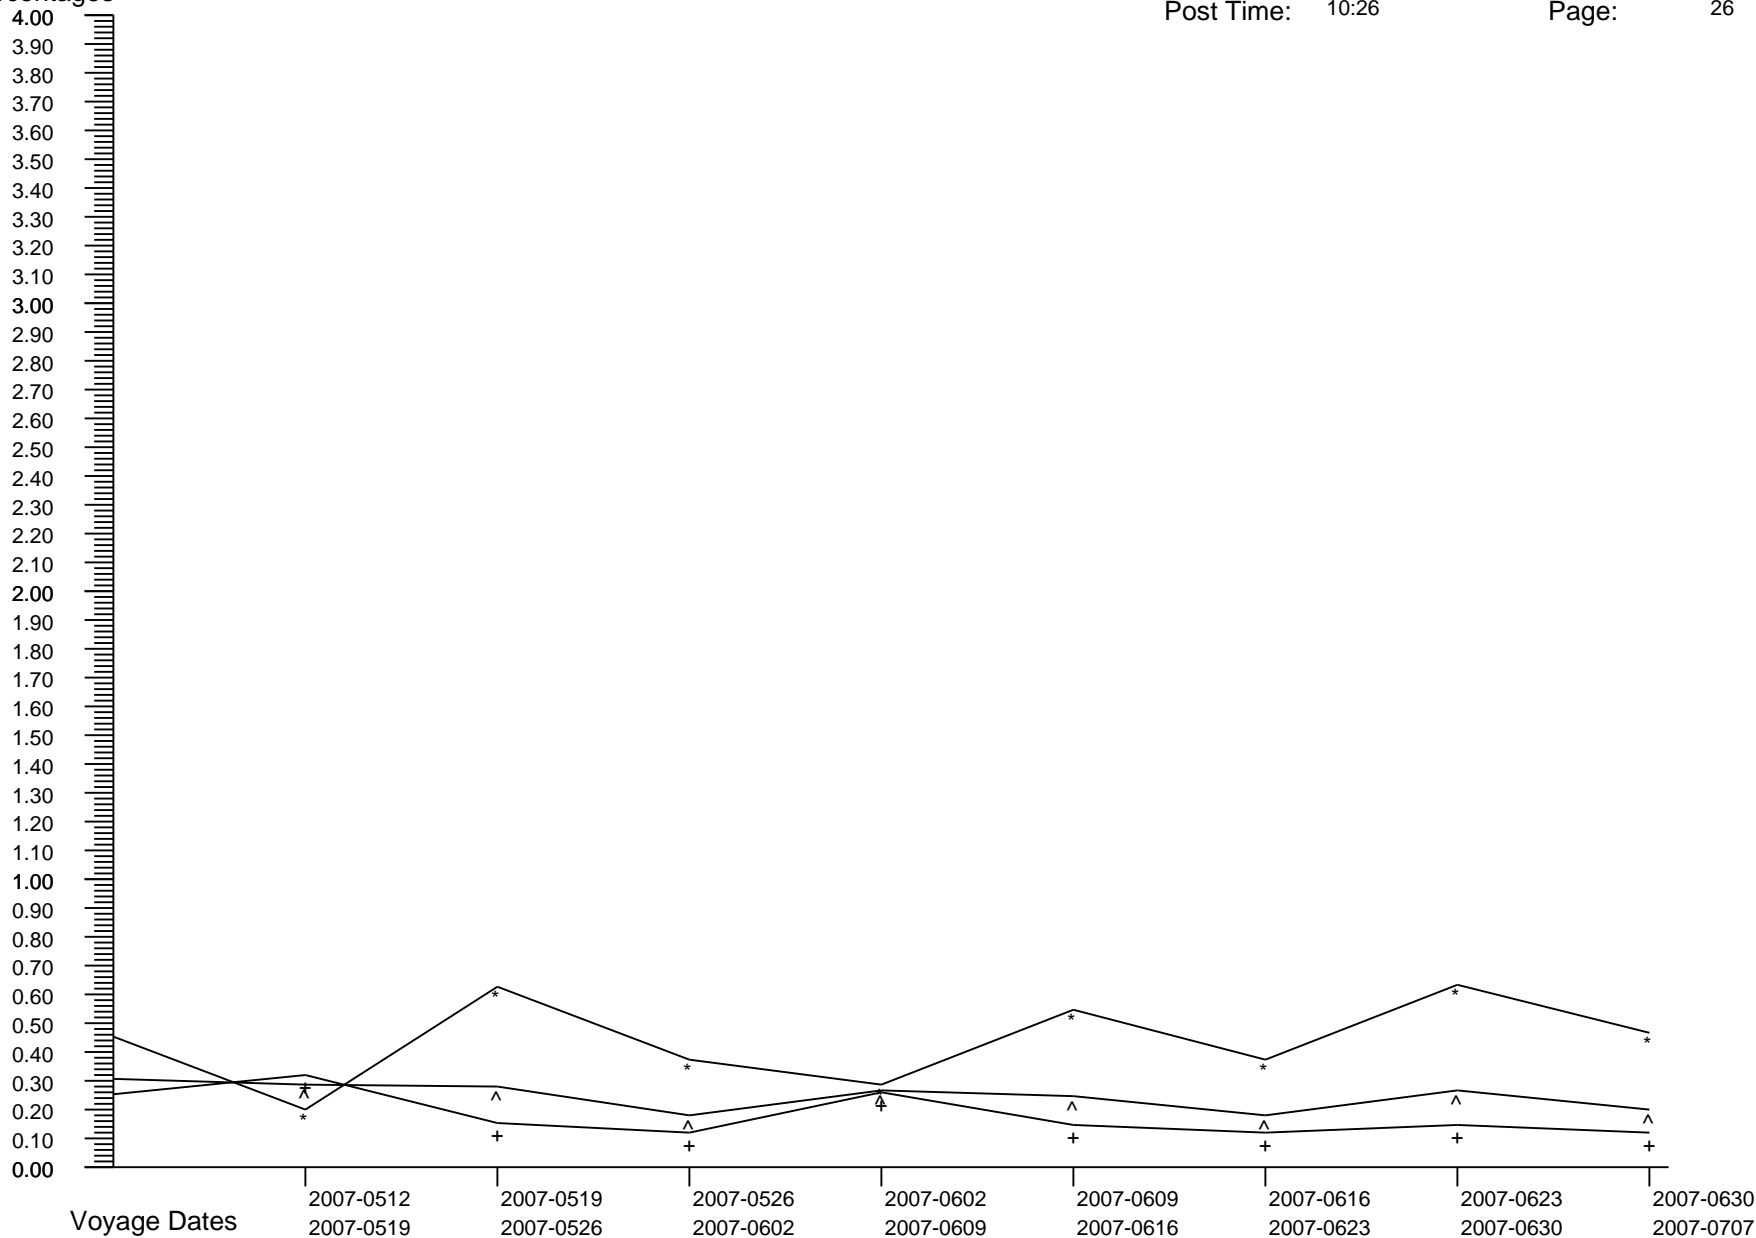

Voyage GI Percentage Summary Graph

Carnival Glory
Post Date: 2009-0603
Post Time: 10:26

Print Date: 2009-0610
Print Time: 19:23
Page: 26

Percentages

Crew Percent:	* =	0.1692	* =	0.5952	* =	0.3422	* =	0.2538	* =	0.5106	* =	0.3410	* =	0.6019	* =	0.4318
Pass Percent:	+ =	0.2888	+ =	0.1204	+ =	0.0849	+ =	0.2241	+ =	0.1131	+ =	0.0837	+ =	0.1123	+ =	0.0838
Comb Percent:	^ =	0.2559	^ =	0.2446	^ =	0.1489	^ =	0.2315	^ =	0.2123	^ =	0.1472	^ =	0.2329	^ =	0.1689