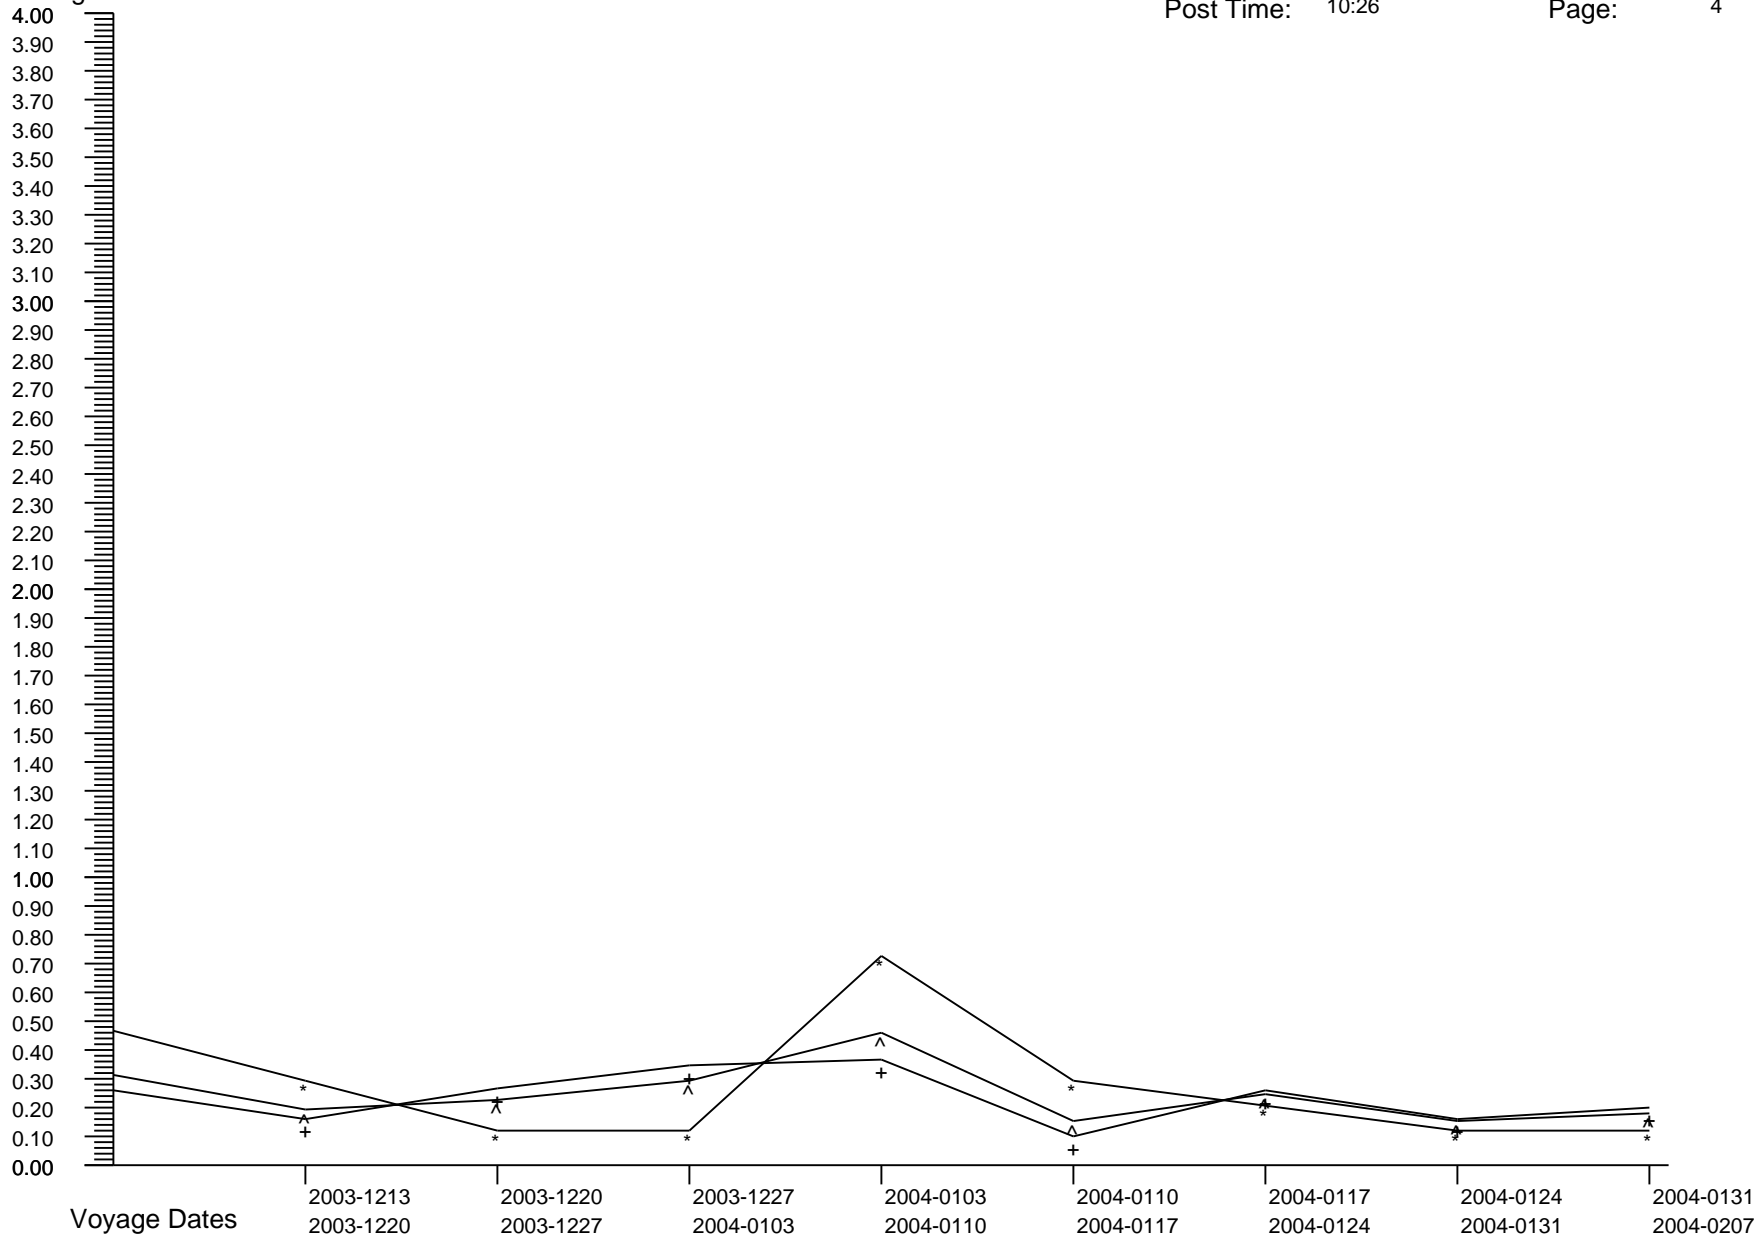

Voyage GI Percentage Summary Graph

Carnival Glory
 Post Date: 2009-0603
 Post Time: 10:26

Print Date: 2009-0610
 Print Time: 19:23
 Page: 2

Percentages

Crew Percent:	* =	0.1696	* =	0.3436	* =	0.6838	* =	0.0000	* =	0.5111	* =	0.3390	* =	0.5963	* =	0.1747
Pass Percent:	+ =	0.0293	+ =	0.4398	+ =	0.2044	+ =	0.1429	+ =	0.2017	+ =	0.0969	+ =	0.2562	+ =	0.0627
Comb Percent:	^ =	0.0654	^ =	0.4126	^ =	0.3410	^ =	0.1005	^ =	0.2893	^ =	0.1637	^ =	0.3492	^ =	0.0922

Voyage GI Percentage Summary Graph

Carnival Glory
 Post Date: 2009-0603
 Post Time: 10:26

Print Date: 2009-0610
 Print Time: 19:23
 Page: 3

Percentages

Crew Percent:	* =	0.2566	* =	0.3425	* =	0.0854	* =	0.2568	* =	0.0847	* =	0.6050	* =	0.6009	* =	0.4359
Pass Percent:	+ =	0.1813	+ =	0.1630	+ =	0.0000	+ =	0.1602	+ =	0.1295	+ =	0.4881	+ =	0.4317	+ =	0.2263
Comb Percent:	^ =	0.2010	^ =	0.2125	^ =	0.0234	^ =	0.1865	^ =	0.1171	^ =	0.5172	^ =	0.4764	^ =	0.2830

Voyage GI Percentage Summary Graph

Carnival Glory
 Post Date: 2009-0603
 Post Time: 10:26

Print Date: 2009-0610
 Print Time: 19:23
 Page: 4

Percentages

Crew Percent:	* =	0.2613	* =	0.0858	* =	0.0859	* =	0.6903	* =	0.2586	* =	0.1732	* =	0.0869	* =	0.0873
Pass Percent:	+ =	0.1246	+ =	0.2332	+ =	0.3144	+ =	0.3364	+ =	0.0658	+ =	0.2294	+ =	0.1295	+ =	0.1647
Comb Percent:	^ =	0.1607	^ =	0.1958	^ =	0.2573	^ =	0.4290	^ =	0.1191	^ =	0.2139	^ =	0.1179	^ =	0.1435