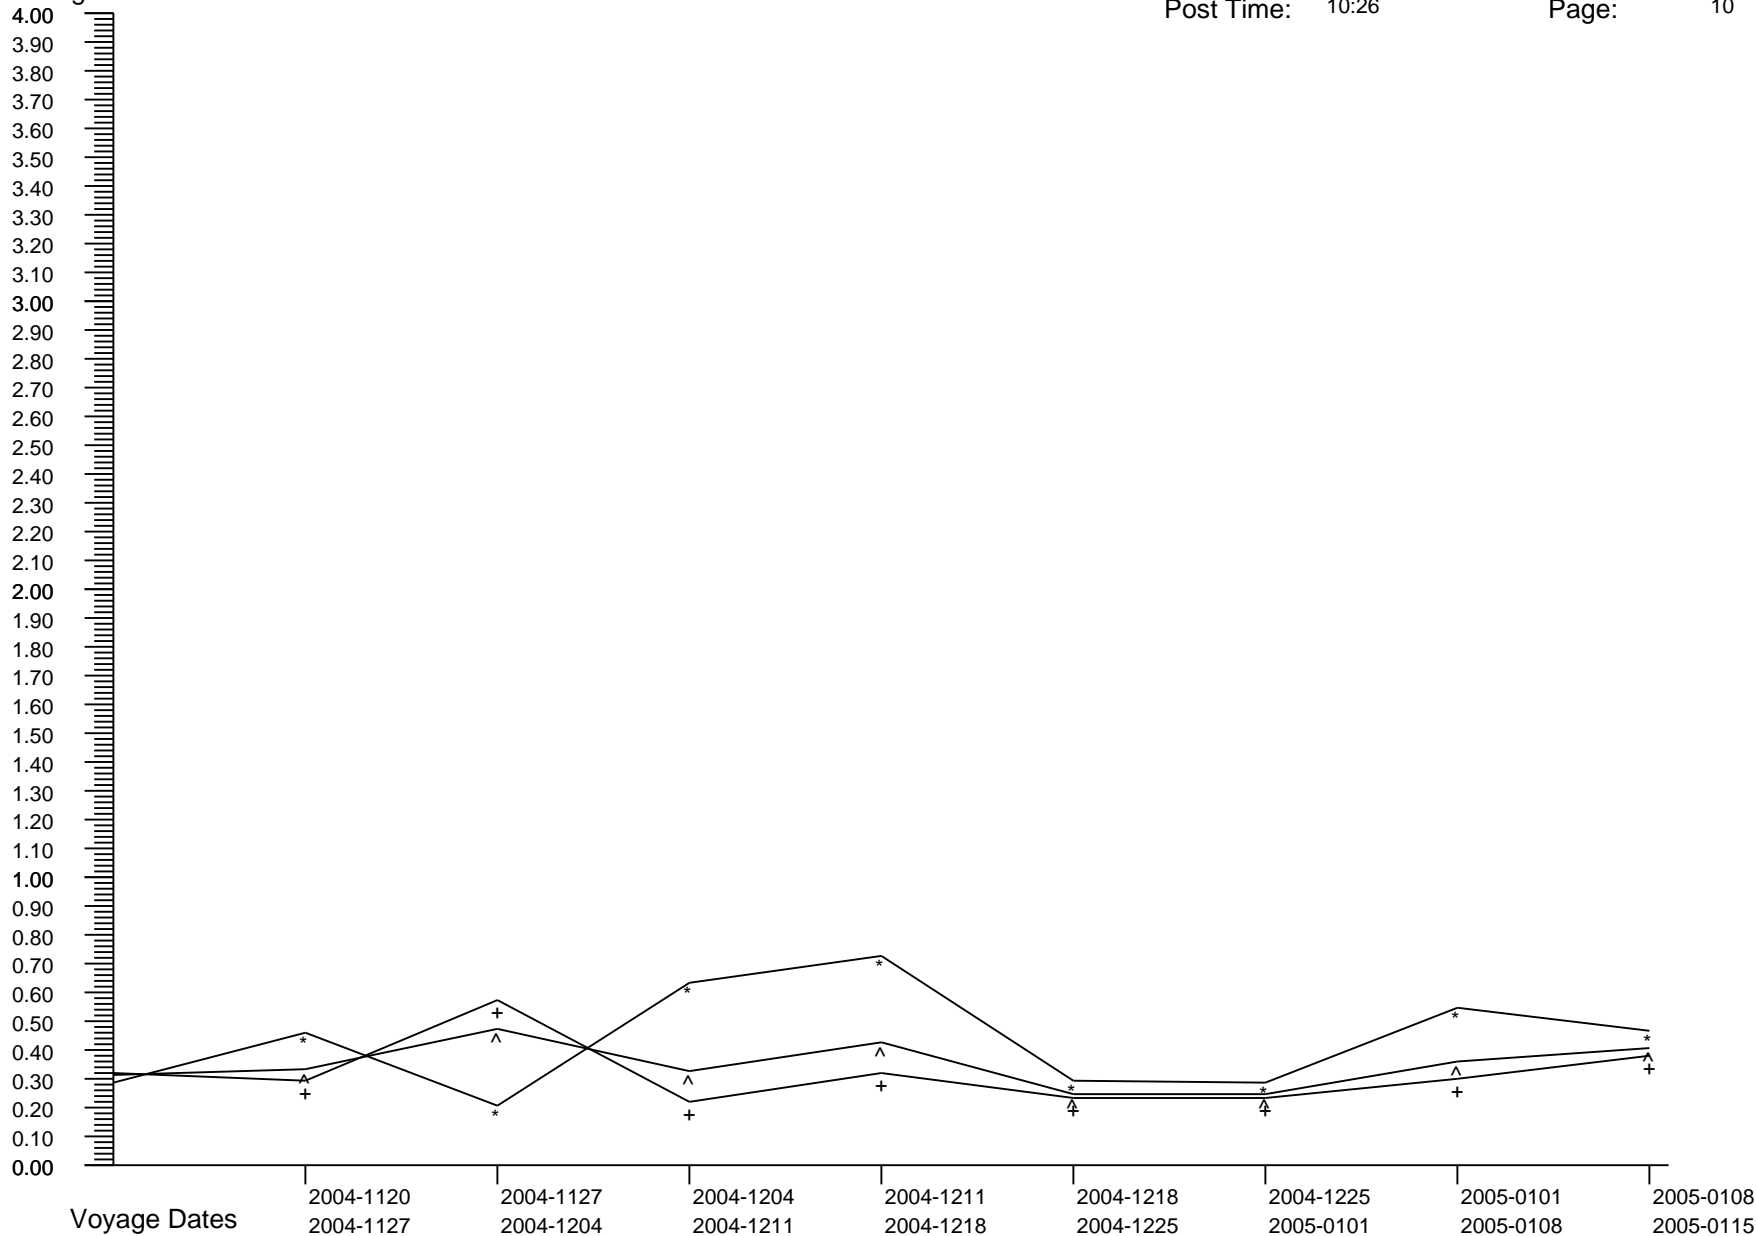

Voyage GI Percentage Summary Graph

Carnival Glory
Post Date: 2009-0603
Post Time: 10:26

Print Date: 2009-0610
Print Time: 19:23
Page: 10

Percentages

Crew Percent:	* =	0.4241	* =	0.1711	* =	0.5998	* =	0.6938	* =	0.2575	* =	0.2562	* =	0.5164	* =	0.4359
Pass Percent:	+ =	0.2613	+ =	0.5373	+ =	0.1860	+ =	0.2858	+ =	0.2009	+ =	0.2013	+ =	0.2651	+ =	0.3491
Comb Percent:	^ =	0.3028	^ =	0.4385	^ =	0.2959	^ =	0.3952	^ =	0.2151	^ =	0.2151	^ =	0.3292	^ =	0.3723