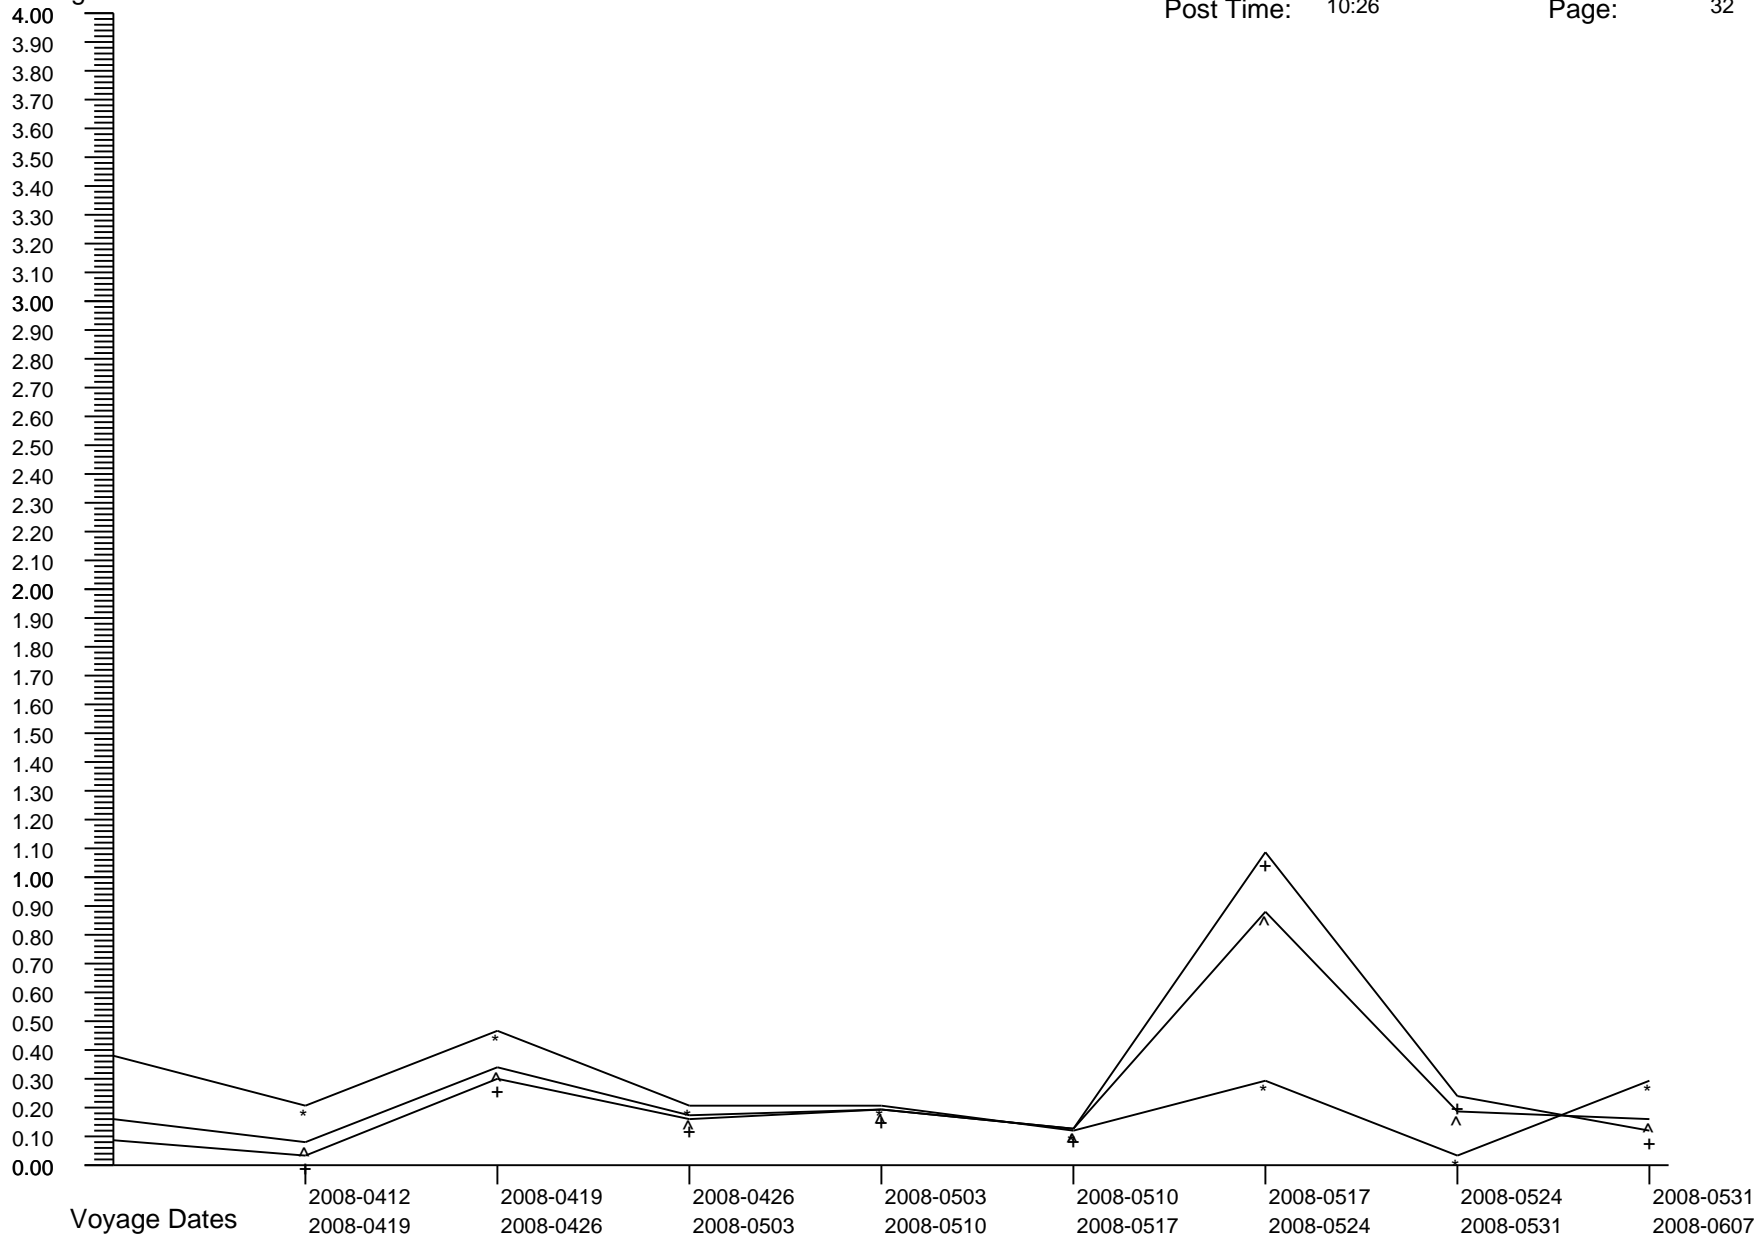

Voyage GI Percentage Summary Graph

Carnival Glory
Post Date: 2009-0603
Post Time: 10:26

Print Date: 2009-0610
Print Time: 19:23
Page: 32

Percentages

Crew Percent:	* =	0.1754	* =	0.4307	* =	0.1733	* =	0.1735	* =	0.0872	* =	0.2568	* =	0.0000	* =	0.2582
Pass Percent:	+ =	0.0000	+ =	0.2668	+ =	0.1284	+ =	0.1569	+ =	0.0948	+ =	1.0562	+ =	0.2098	+ =	0.0860
Comb Percent:	^ =	0.0445	^ =	0.3088	^ =	0.1405	^ =	0.1613	^ =	0.0928	^ =	0.8434	^ =	0.1552	^ =	0.1290