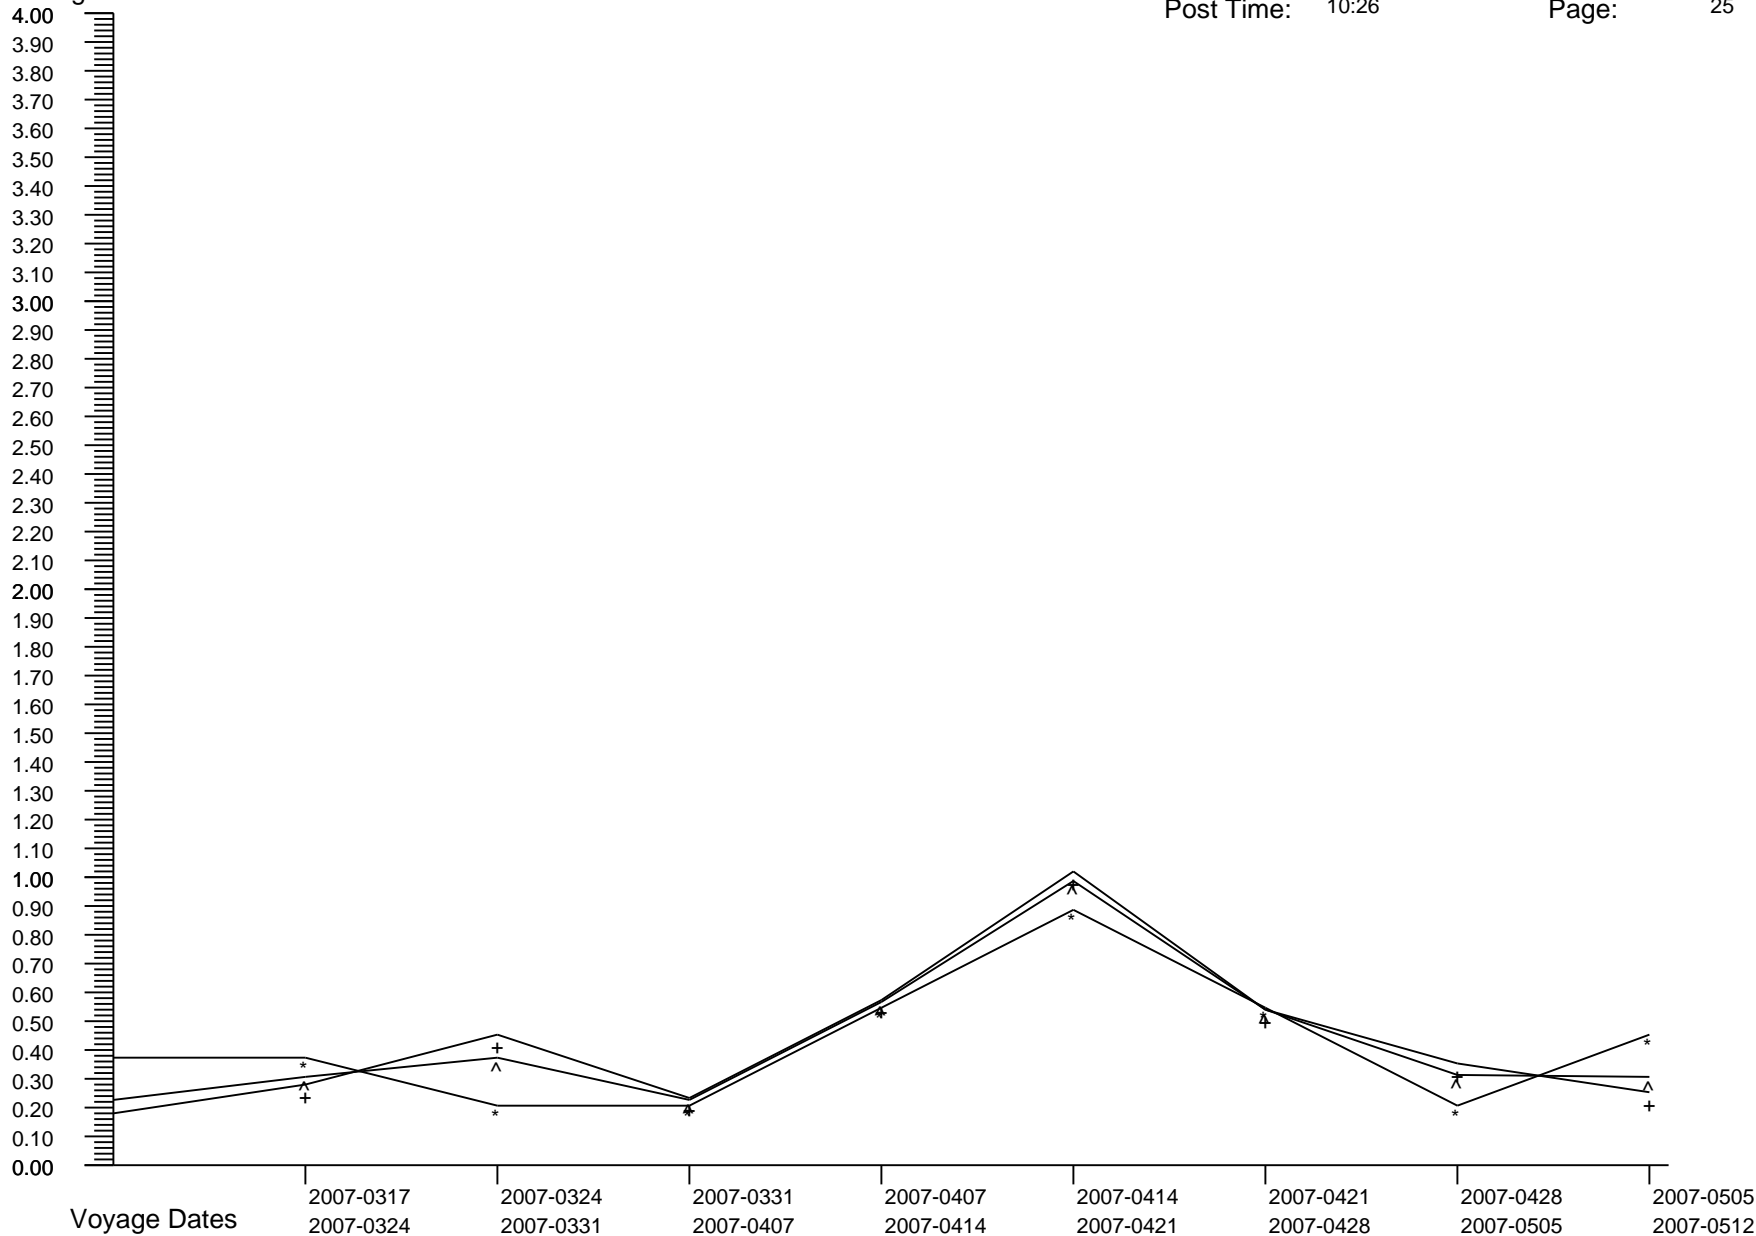

Voyage GI Percentage Summary Graph

Carnival Glory
Post Date: 2009-0603
Post Time: 10:26

Print Date: 2009-0610
Print Time: 19:23
Page: 25

Percentages

Crew Percent:	* =	0.3410	* =	0.1723	* =	0.1724	* =	0.5106	* =	0.8554	* =	0.5133	* =	0.1717	* =	0.4195
Pass Percent:	+ =	0.2493	+ =	0.4205	+ =	0.1967	+ =	0.5372	+ =	0.9895	+ =	0.5036	+ =	0.3230	+ =	0.2191
Comb Percent:	^ =	0.2738	^ =	0.3391	^ =	0.1907	^ =	0.5306	^ =	0.9547	^ =	0.5062	^ =	0.2816	^ =	0.2735