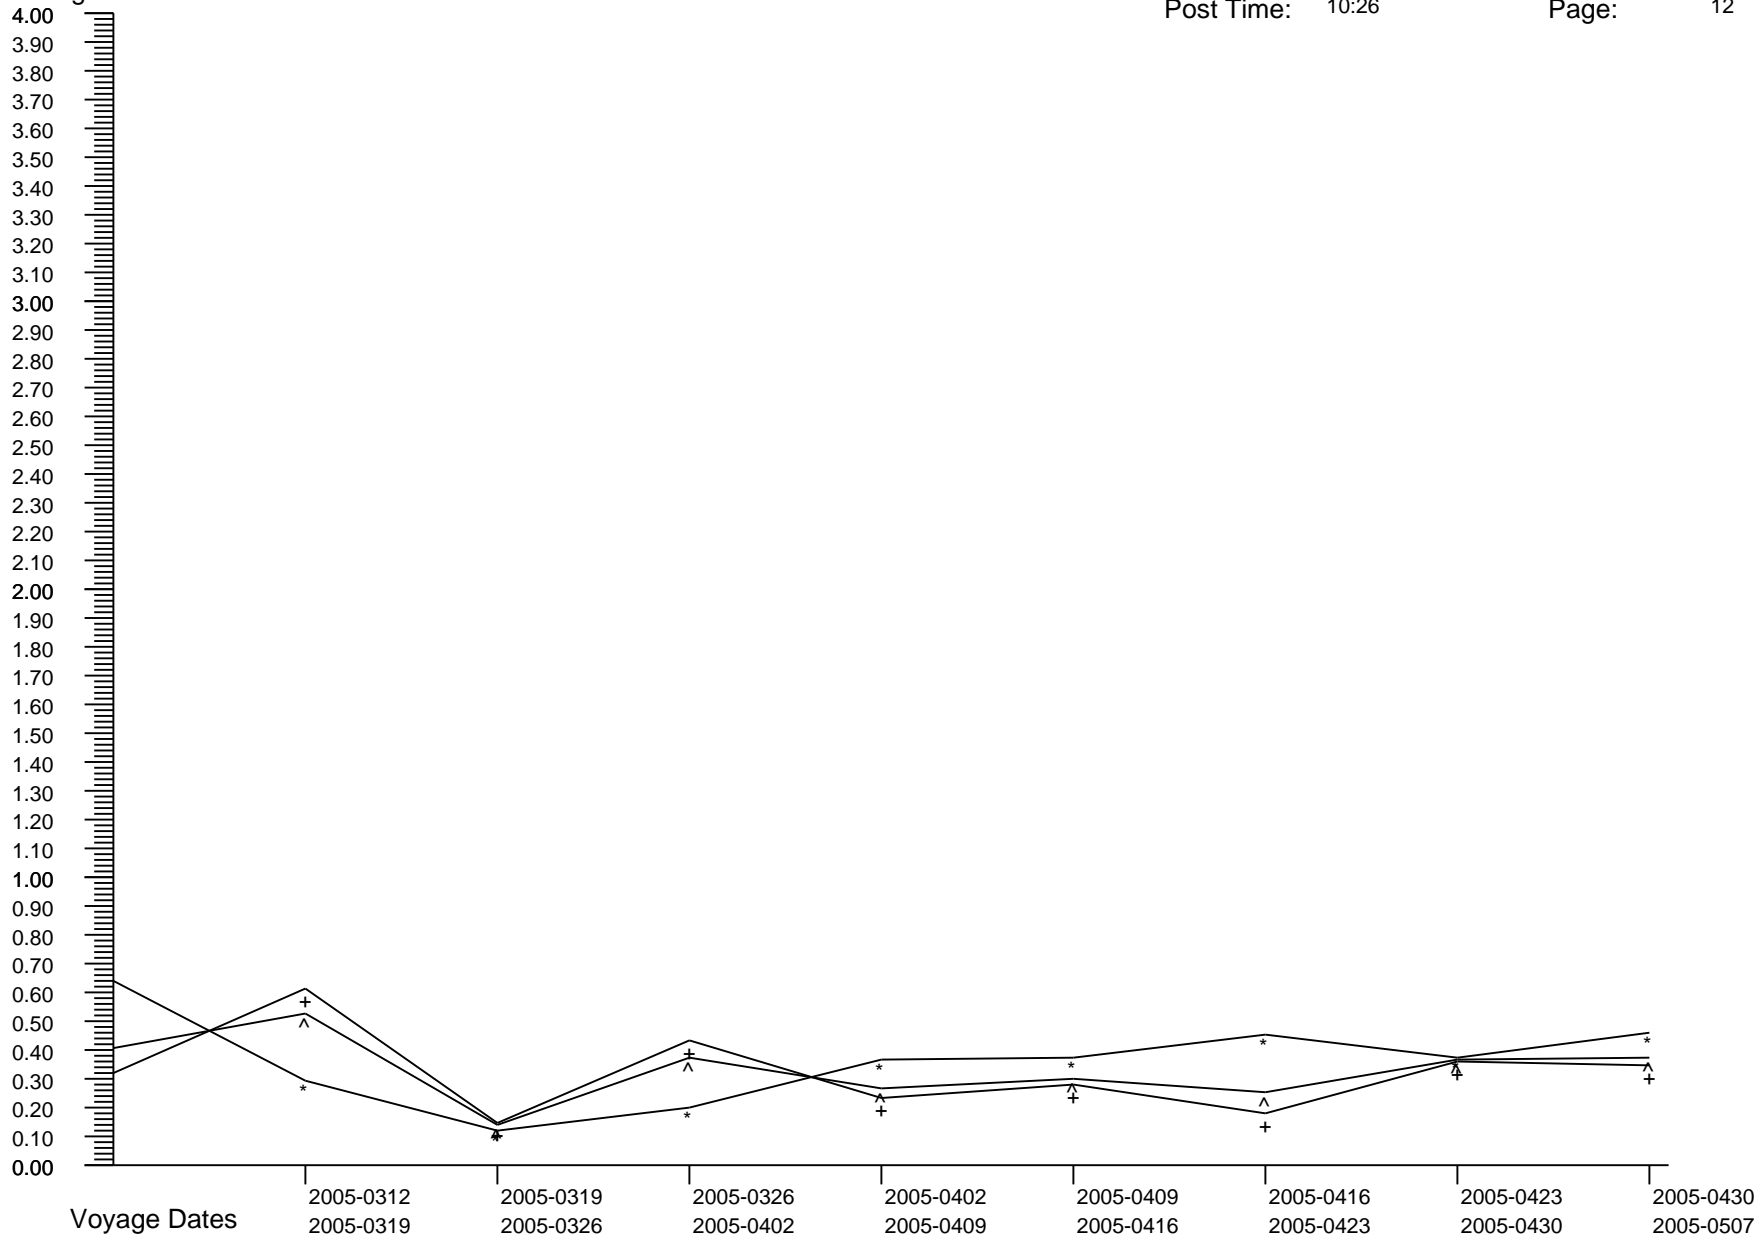

Voyage GI Percentage Summary Graph

Carnival Glory
Post Date: 2009-0603
Post Time: 10:26

Print Date: 2009-0610
Print Time: 19:23
Page: 12

Percentages

	2005-0312	2005-0319	2005-0326	2005-0402	2005-0409	2005-0416	2005-0423	2005-0430
Crew Percent:	* = 0.2571	* = 0.0858	* = 0.1692	* = 0.3361	* = 0.3398	* = 0.4205	* = 0.3419	* = 0.4284
Pass Percent:	+ = 0.5793	+ = 0.1129	+ = 0.3973	+ = 0.1991	+ = 0.2438	+ = 0.1481	+ = 0.3289	+ = 0.3102
Comb Percent:	^ = 0.4947	^ = 0.1062	^ = 0.3400	^ = 0.2337	^ = 0.2691	^ = 0.2191	^ = 0.3323	^ = 0.3416