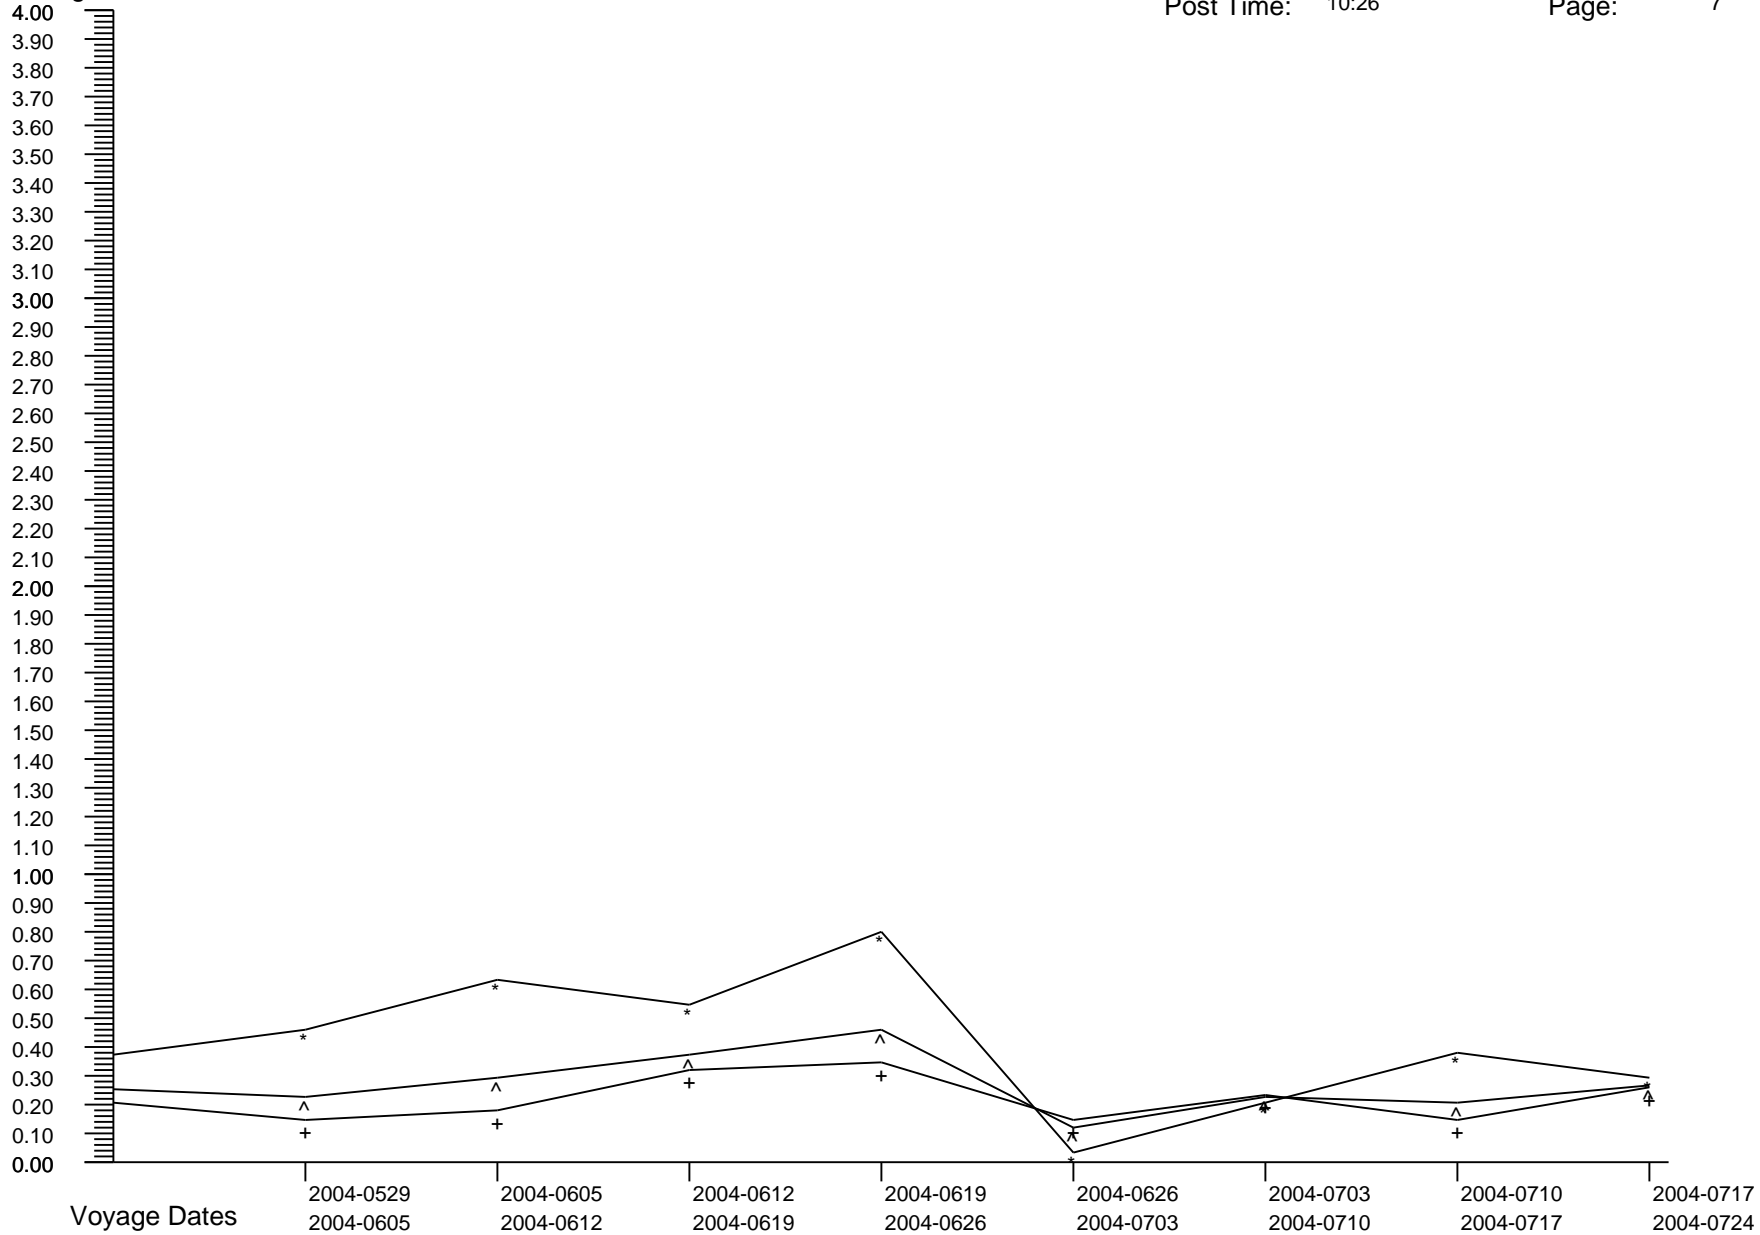

Voyage GI Percentage Summary Graph

Carnival Glory
Post Date: 2009-0603
Post Time: 10:26

Print Date: 2009-0610
Print Time: 19:23
Page: 7

Percentages

Crew Percent:	* =	0.4281	* =	0.5993	* =	0.5150	* =	0.7679	* =	0.0000	* =	0.1711	* =	0.3436	* =	0.2593
Pass Percent:	+ =	0.1138	+ =	0.1449	+ =	0.2839	+ =	0.3131	+ =	0.1136	+ =	0.1984	+ =	0.1143	+ =	0.2268
Comb Percent:	^ =	0.1922	^ =	0.2599	^ =	0.3414	^ =	0.4269	^ =	0.0855	^ =	0.1916	^ =	0.1715	^ =	0.2348