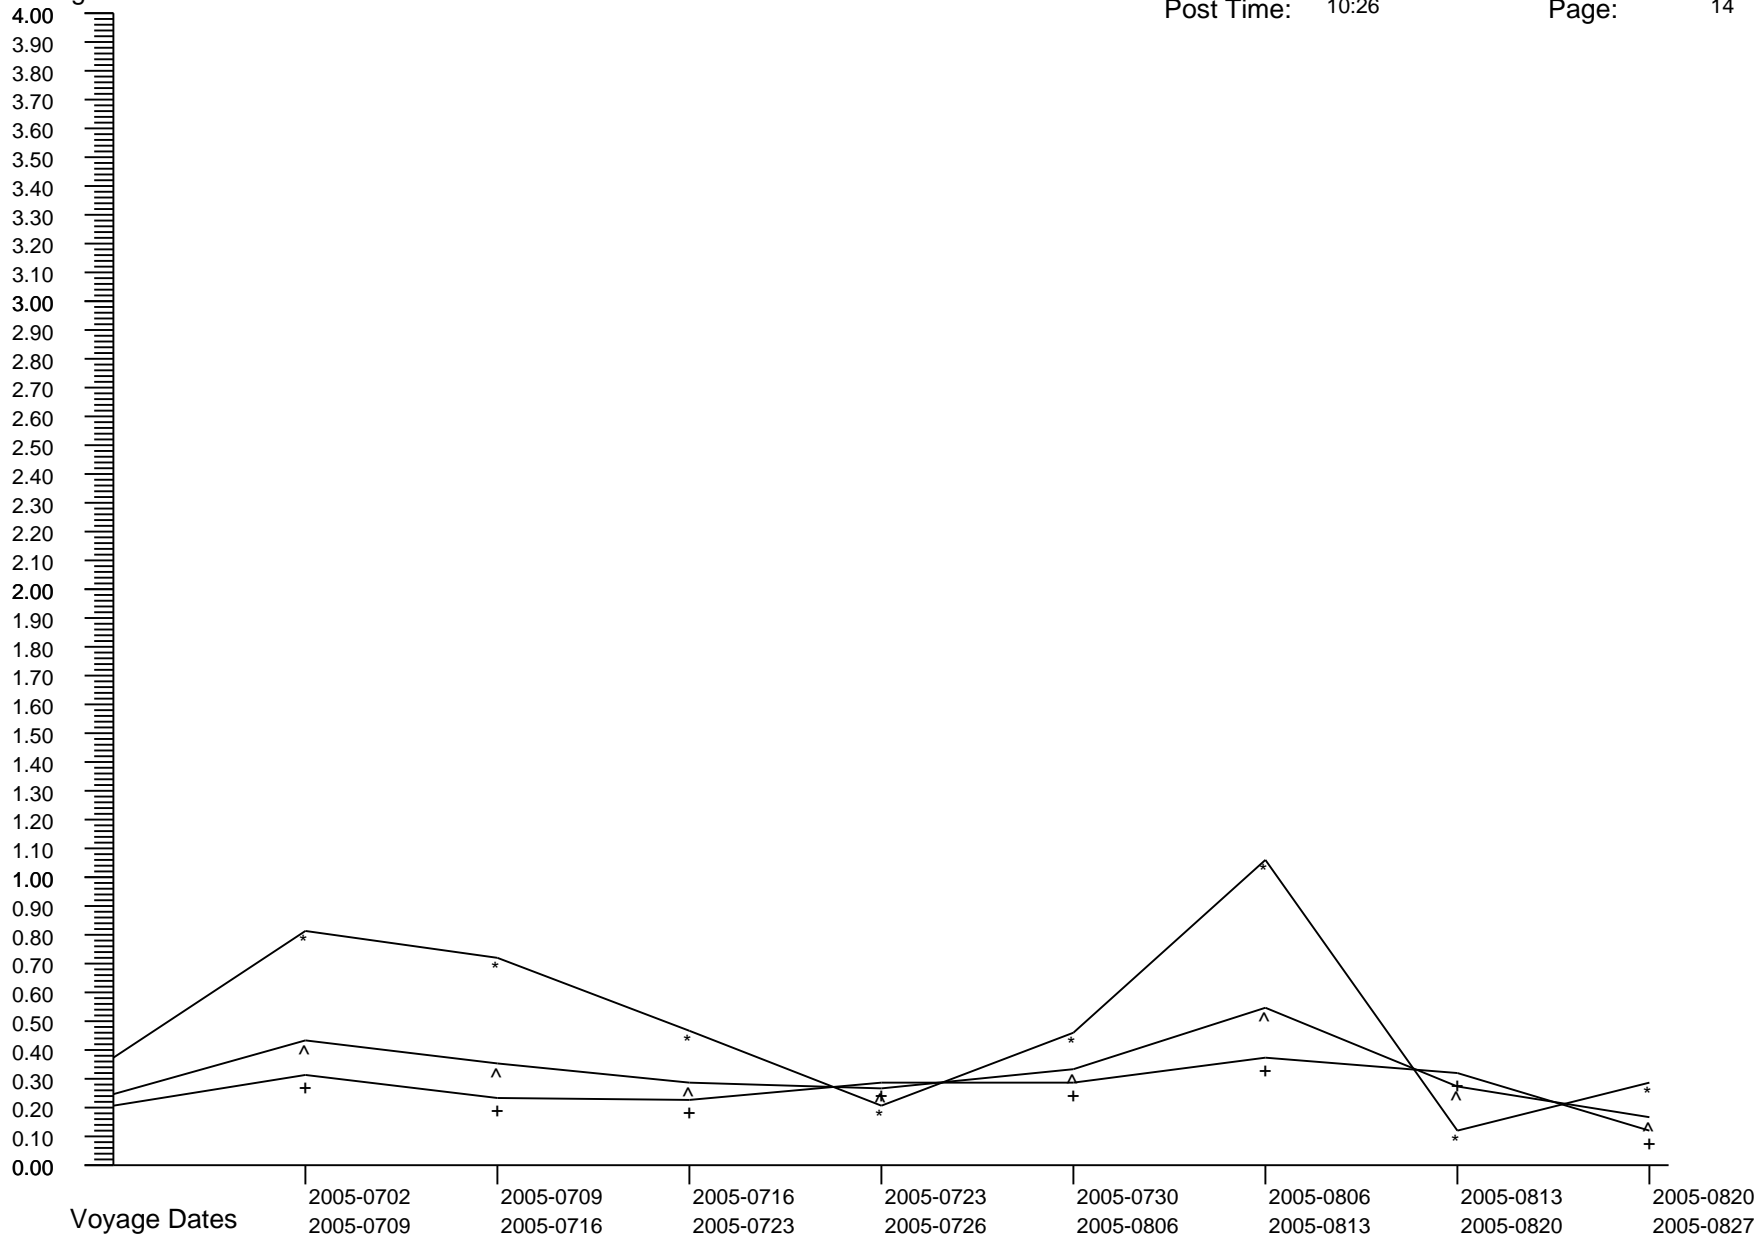

Voyage GI Percentage Summary Graph

Carnival Glory
Post Date: 2009-0603
Post Time: 10:26

Print Date: 2009-0610
Print Time: 19:23
Page: 14

Percentages

Crew Percent:	* =	0.7772	* =	0.6897	* =	0.4307	* =	0.1704	* =	0.4281	* =	1.0239	* =	0.0853	* =	0.2555
Pass Percent:	+ =	0.2807	+ =	0.1971	+ =	0.1964	+ =	0.2521	+ =	0.2560	+ =	0.3406	+ =	0.2879	+ =	0.0877
Comb Percent:	^ =	0.4025	^ =	0.3183	^ =	0.2540	^ =	0.2319	^ =	0.2989	^ =	0.5112	^ =	0.2368	^ =	0.1305