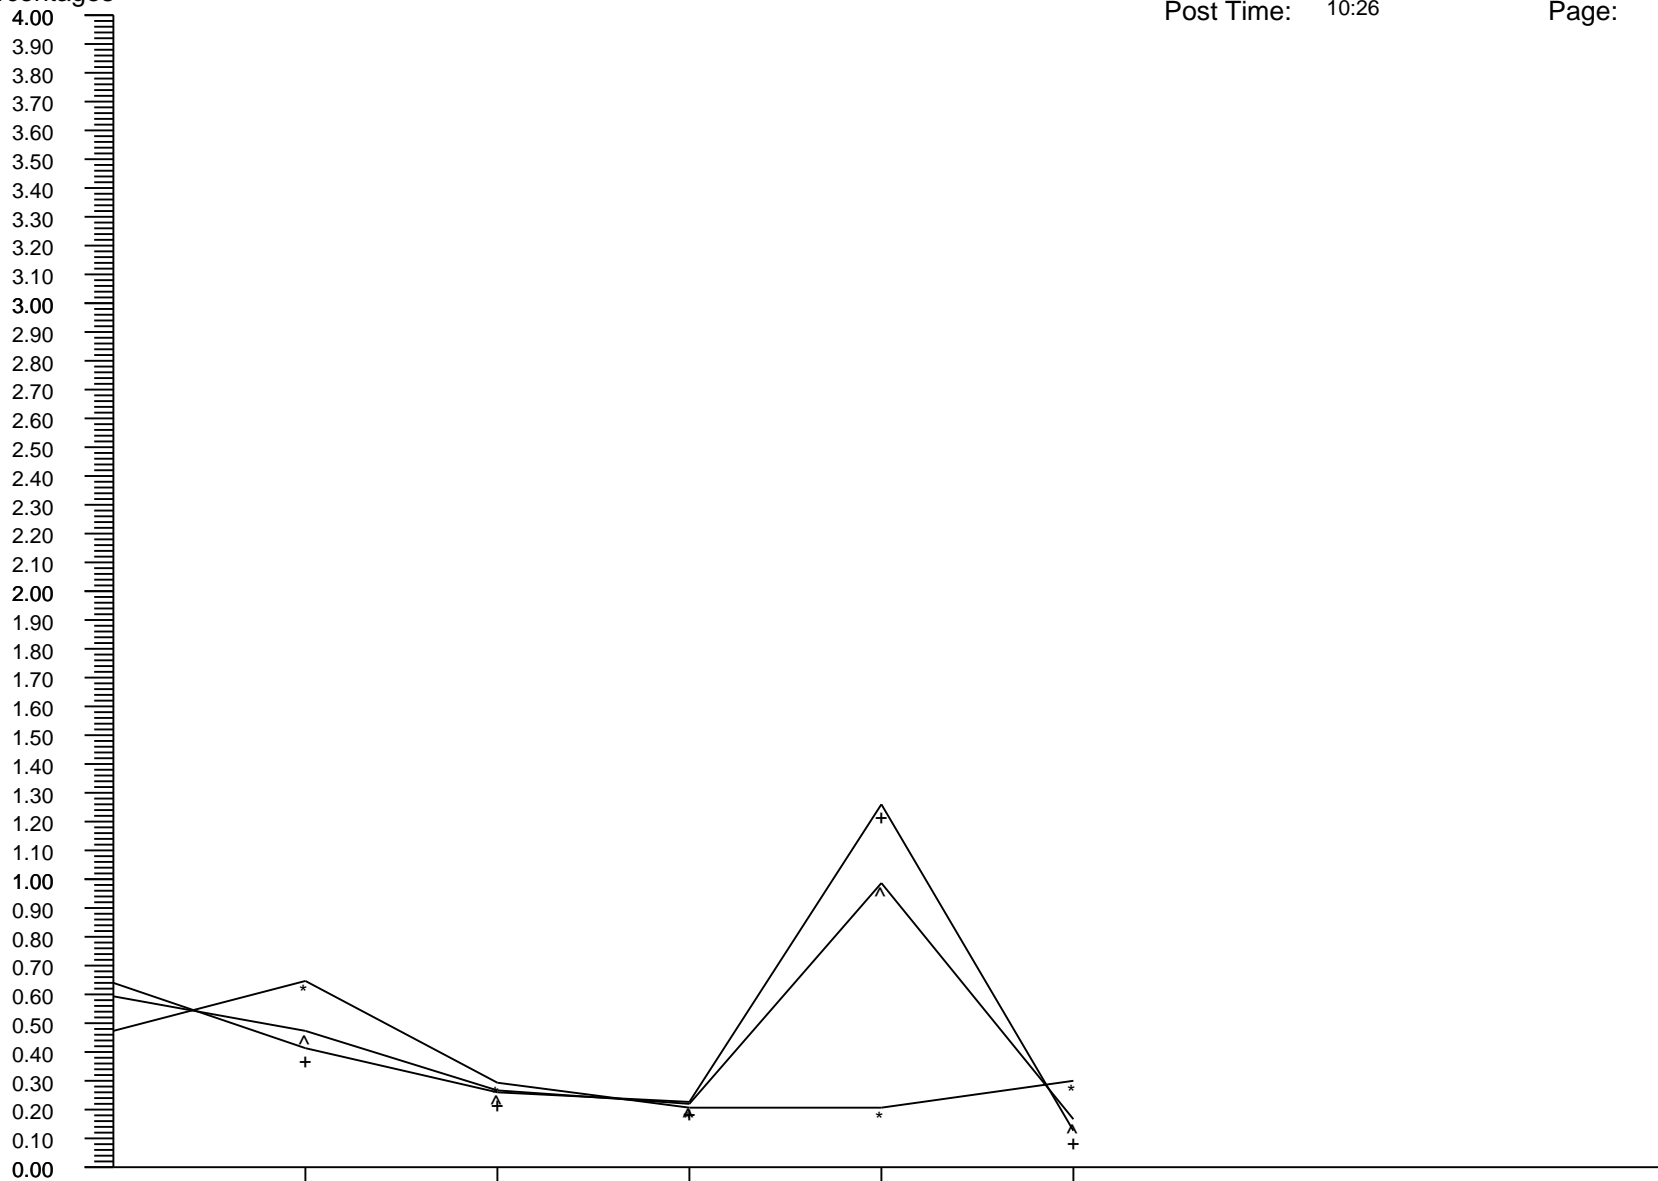

Voyage GI Percentage Summary Graph

Carnival Glory
Post Date: 2009-0603
Post Time: 10:26

Print Date: 2009-0610
Print Time: 19:23
Page: 37

Percentages

Voyage Dates

	2009-0117	2009-0124	2009-0131	2009-0207	2009-0214
Crew Percent: *	= 0.6162	= 0.2620	= 0.1747	= 0.1759	= 0.2641
Pass Percent: +	= 0.3789	= 0.2245	= 0.1933	= 1.2280	= 0.0920
Comb Percent: ^	= 0.4416	= 0.2346	= 0.1883	= 0.9506	= 0.1364