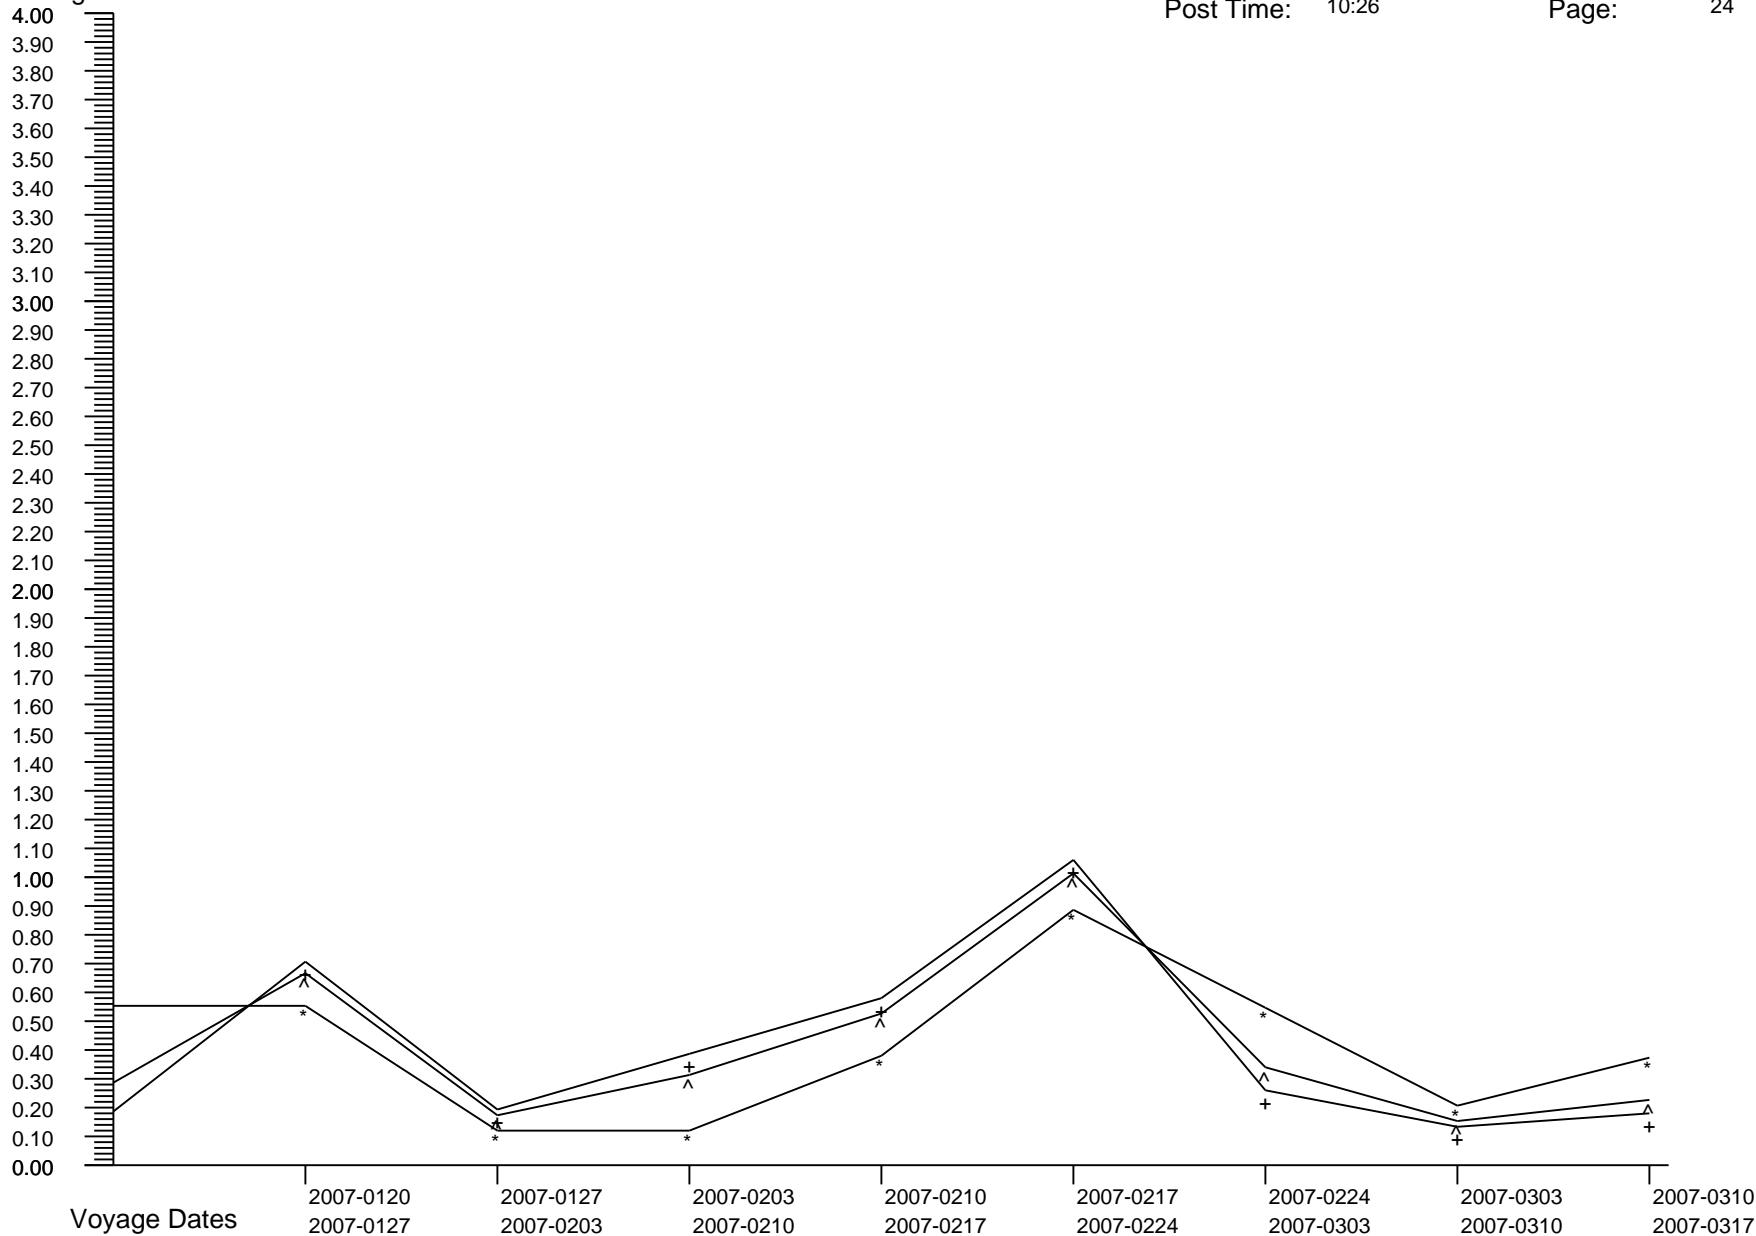

Voyage GI Percentage Summary Graph

Carnival Glory
Post Date: 2009-0603
Post Time: 10:26

Print Date: 2009-0610
Print Time: 19:23
Page: 24

Percentages

Crew Percent:	* =	0.5168	* =	0.0854	* =	0.0855	* =	0.3439	* =	0.8532	* =	0.5119	* =	0.1727	* =	0.3425
Pass Percent:	+ =	0.6763	+ =	0.1617	+ =	0.3561	+ =	0.5461	+ =	1.0261	+ =	0.2265	+ =	0.0969	+ =	0.1450
Comb Percent:	^ =	0.6329	^ =	0.1407	^ =	0.2818	^ =	0.4911	^ =	0.9819	^ =	0.3049	^ =	0.1176	^ =	0.1949