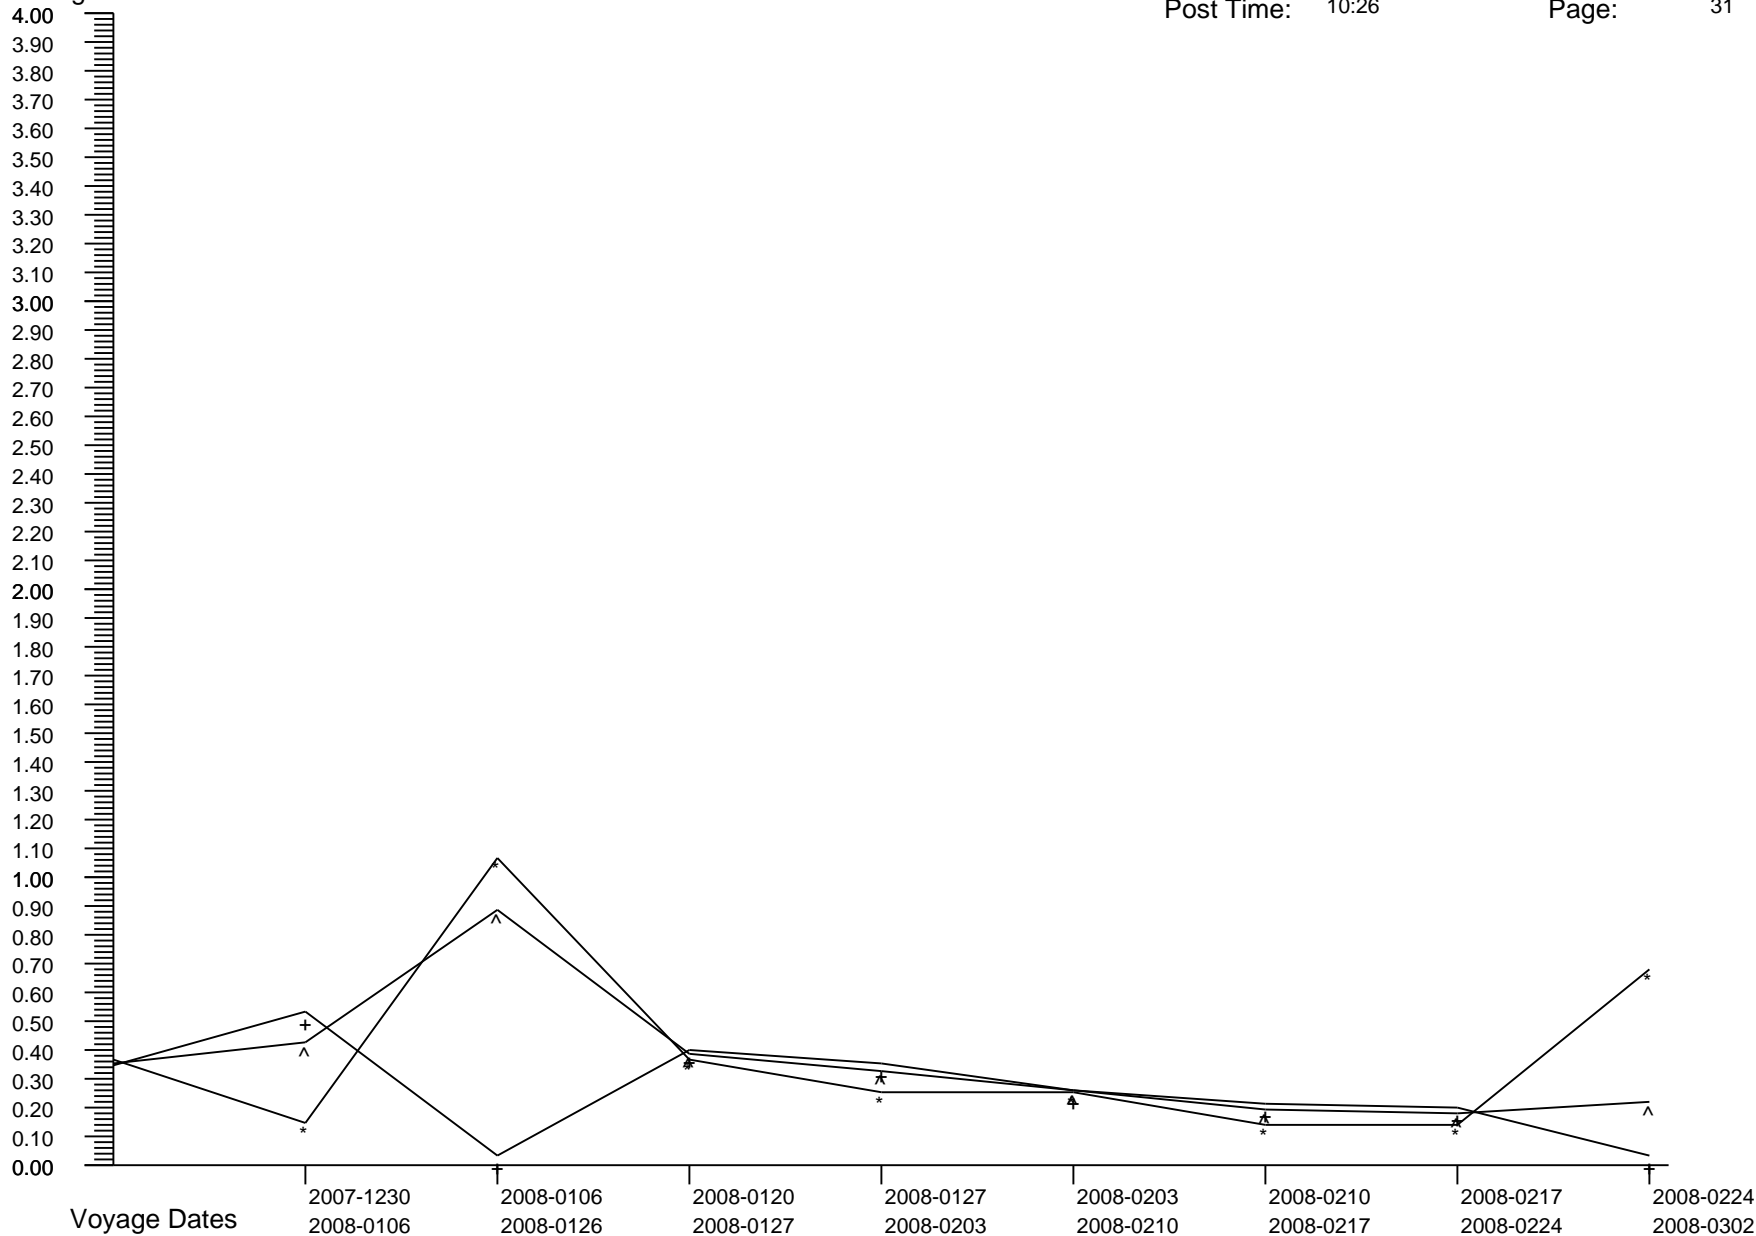

Voyage GI Percentage Summary Graph

Carnival Legend
Post Date: 2009-0603
Post Time: 10:26

Print Date: 2009-0610
Print Time: 19:23
Page: 31

Percentages

Crew Percent:	* =	0.1107	* =	1.0323	* =	0.3315	* =	0.2174	* =	0.2172	* =	0.1087	* =	0.1064	* =	0.6438
Pass Percent:	+ =	0.5015	+ =	0.0000	+ =	0.3653	+ =	0.3207	+ =	0.2269	+ =	0.1791	+ =	0.1658	+ =	0.0000
Comb Percent:	^ =	0.3944	^ =	0.8502	^ =	0.3554	^ =	0.2900	^ =	0.2240	^ =	0.1585	^ =	0.1492	^ =	0.1893