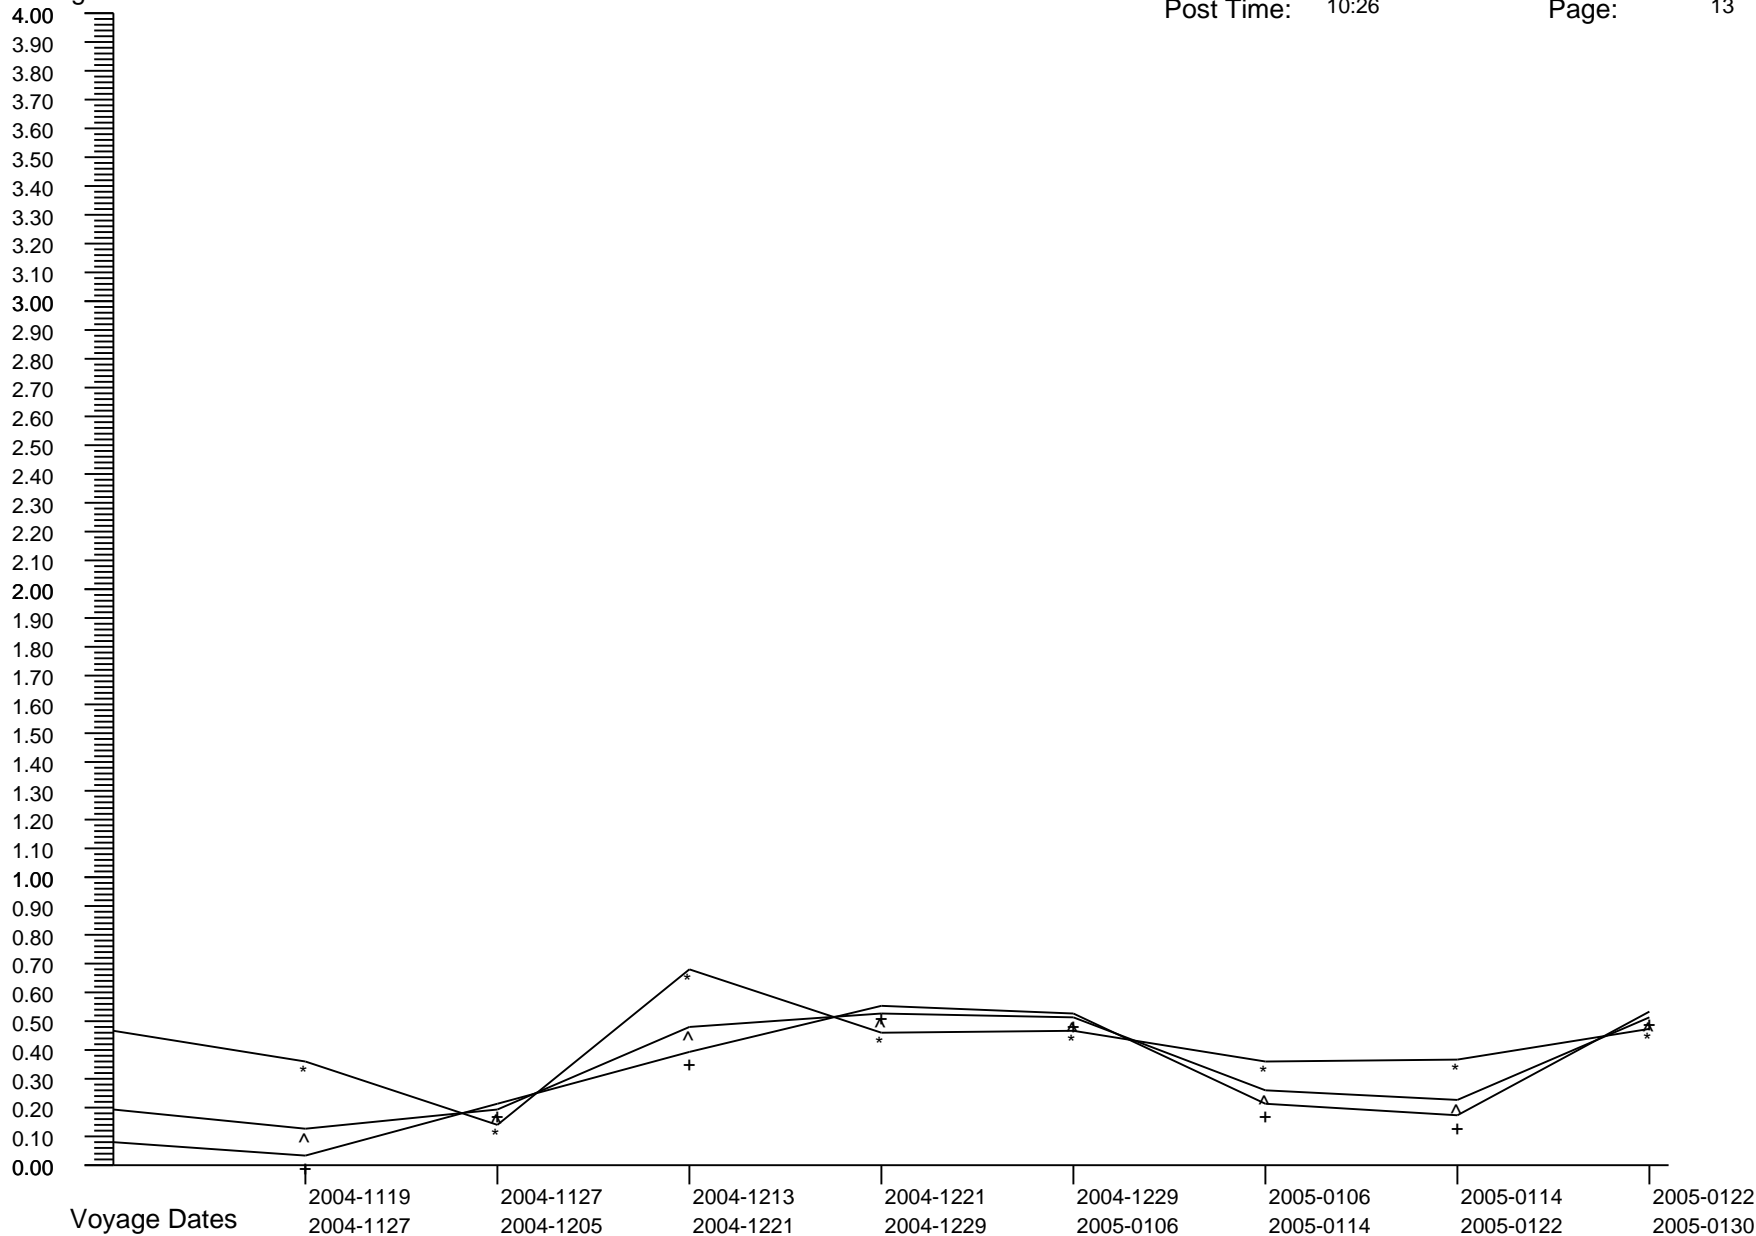

Voyage GI Percentage Summary Graph

Carnival Legend
Post Date: 2009-0603
Post Time: 10:26

Print Date: 2009-0610
Print Time: 19:23
Page: 13

Percentages

Crew Percent:	* =	0.3282	* =	0.1100	* =	0.6494	* =	0.4292	* =	0.4310	* =	0.3243	* =	0.3333	* =	0.4391
Pass Percent:	+ =	0.0000	+ =	0.1768	+ =	0.3604	+ =	0.5181	+ =	0.4944	+ =	0.1824	+ =	0.1386	+ =	0.4973
Comb Percent:	^ =	0.0900	^ =	0.1576	^ =	0.4453	^ =	0.4940	^ =	0.4769	^ =	0.2245	^ =	0.1958	^ =	0.4803