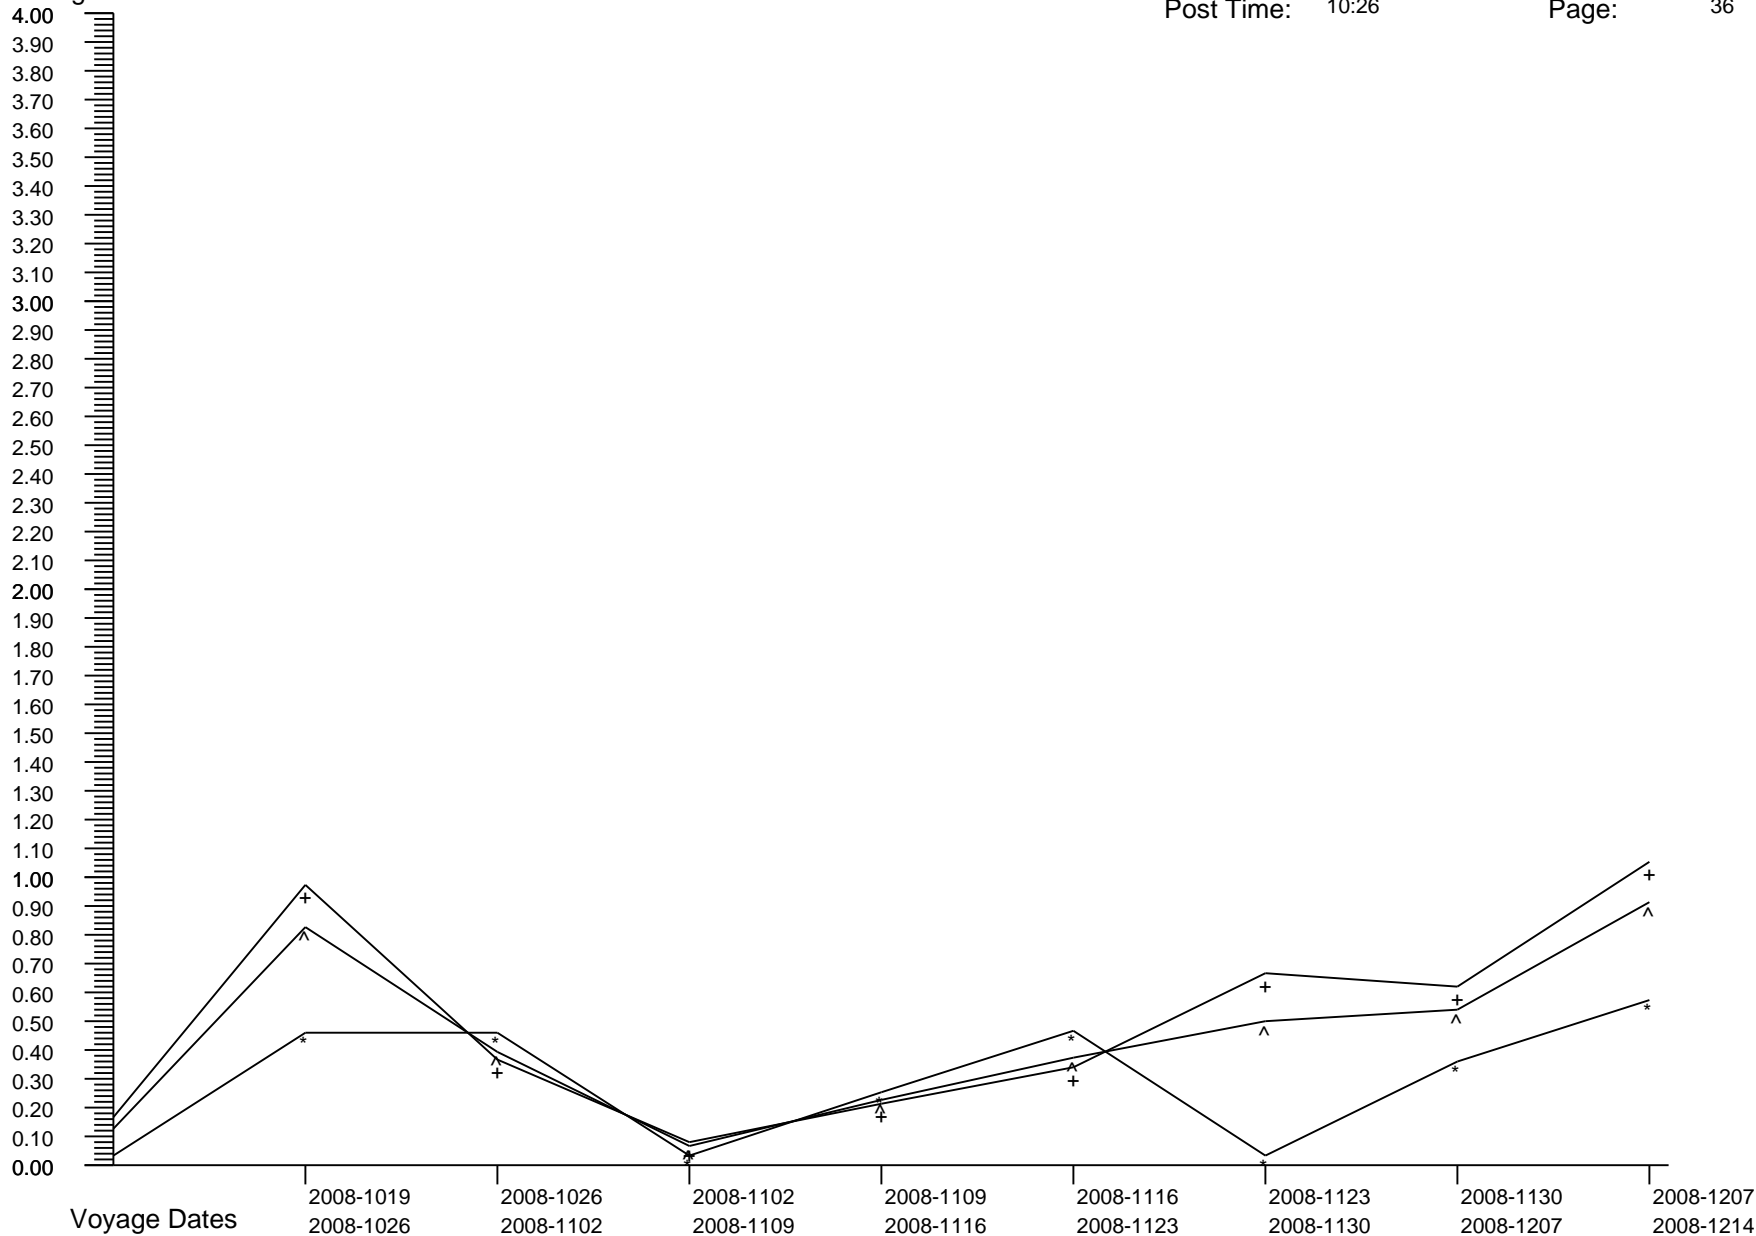

Voyage GI Percentage Summary Graph

Carnival Legend
Post Date: 2009-0603
Post Time: 10:26

Print Date: 2009-0610
Print Time: 19:23
Page: 36

Percentages

Crew Percent:	* =	0.4296	* =	0.4296	* =	0.0000	* =	0.2179	* =	0.4334	* =	0.0000	* =	0.3243	* =	0.5400
Pass Percent:	+ =	0.9422	+ =	0.3308	+ =	0.0436	+ =	0.1787	+ =	0.3058	+ =	0.6342	+ =	0.5835	+ =	1.0195
Comb Percent:	^ =	0.7961	^ =	0.3610	^ =	0.0311	^ =	0.1901	^ =	0.3425	^ =	0.4638	^ =	0.5075	^ =	0.8799