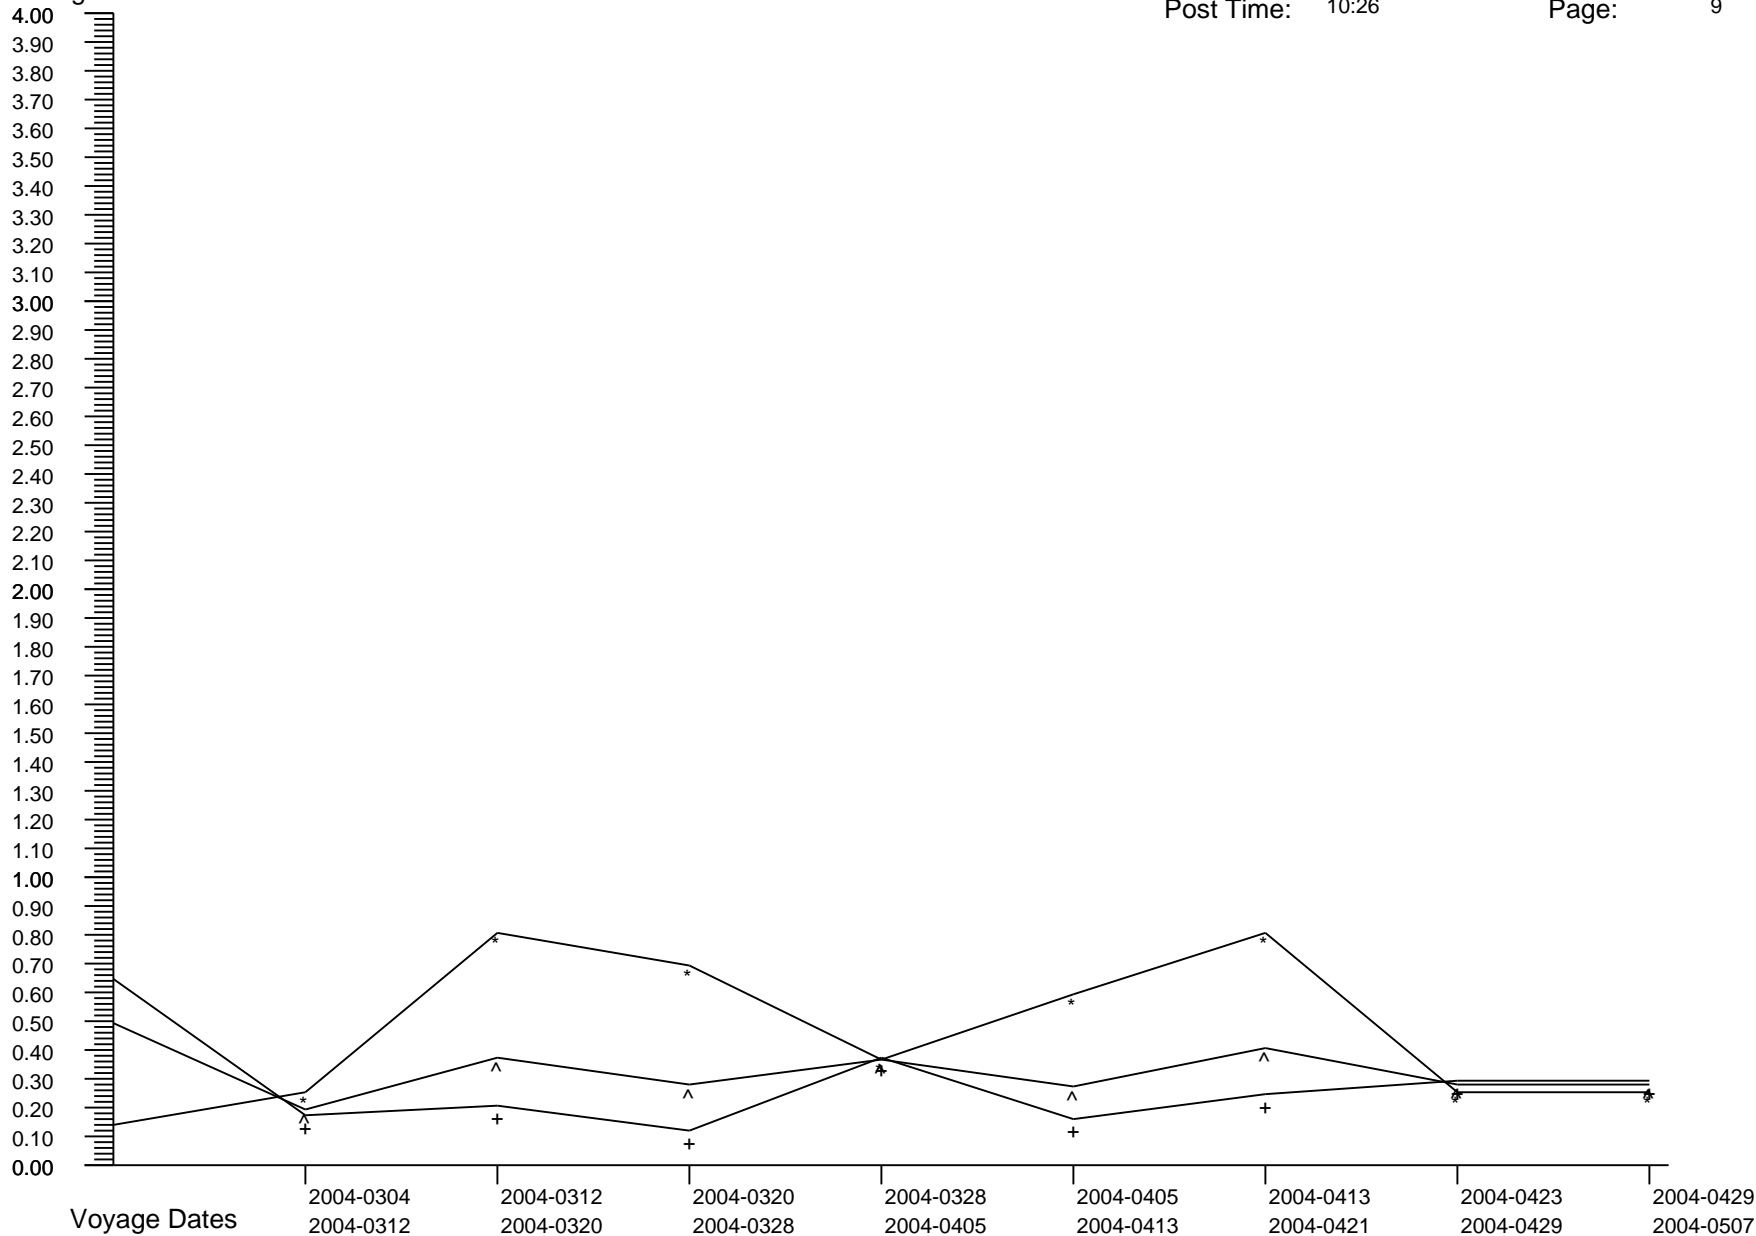

Voyage GI Percentage Summary Graph

Carnival Legend
Post Date: 2009-0603
Post Time: 10:26

Print Date: 2009-0610
Print Time: 19:23
Page: 9

Percentages

Crew Percent:	* =	0.2205	* =	0.7735	* =	0.6586	* =	0.3348	* =	0.5574	* =	0.7701	* =	0.2227	* =	0.2217
Pass Percent:	+ =	0.1375	+ =	0.1701	+ =	0.0848	+ =	0.3373	+ =	0.1236	+ =	0.2159	+ =	0.2595	+ =	0.2596
Comb Percent:	^ =	0.1619	^ =	0.3377	^ =	0.2447	^ =	0.3366	^ =	0.2406	^ =	0.3721	^ =	0.2492	^ =	0.2490