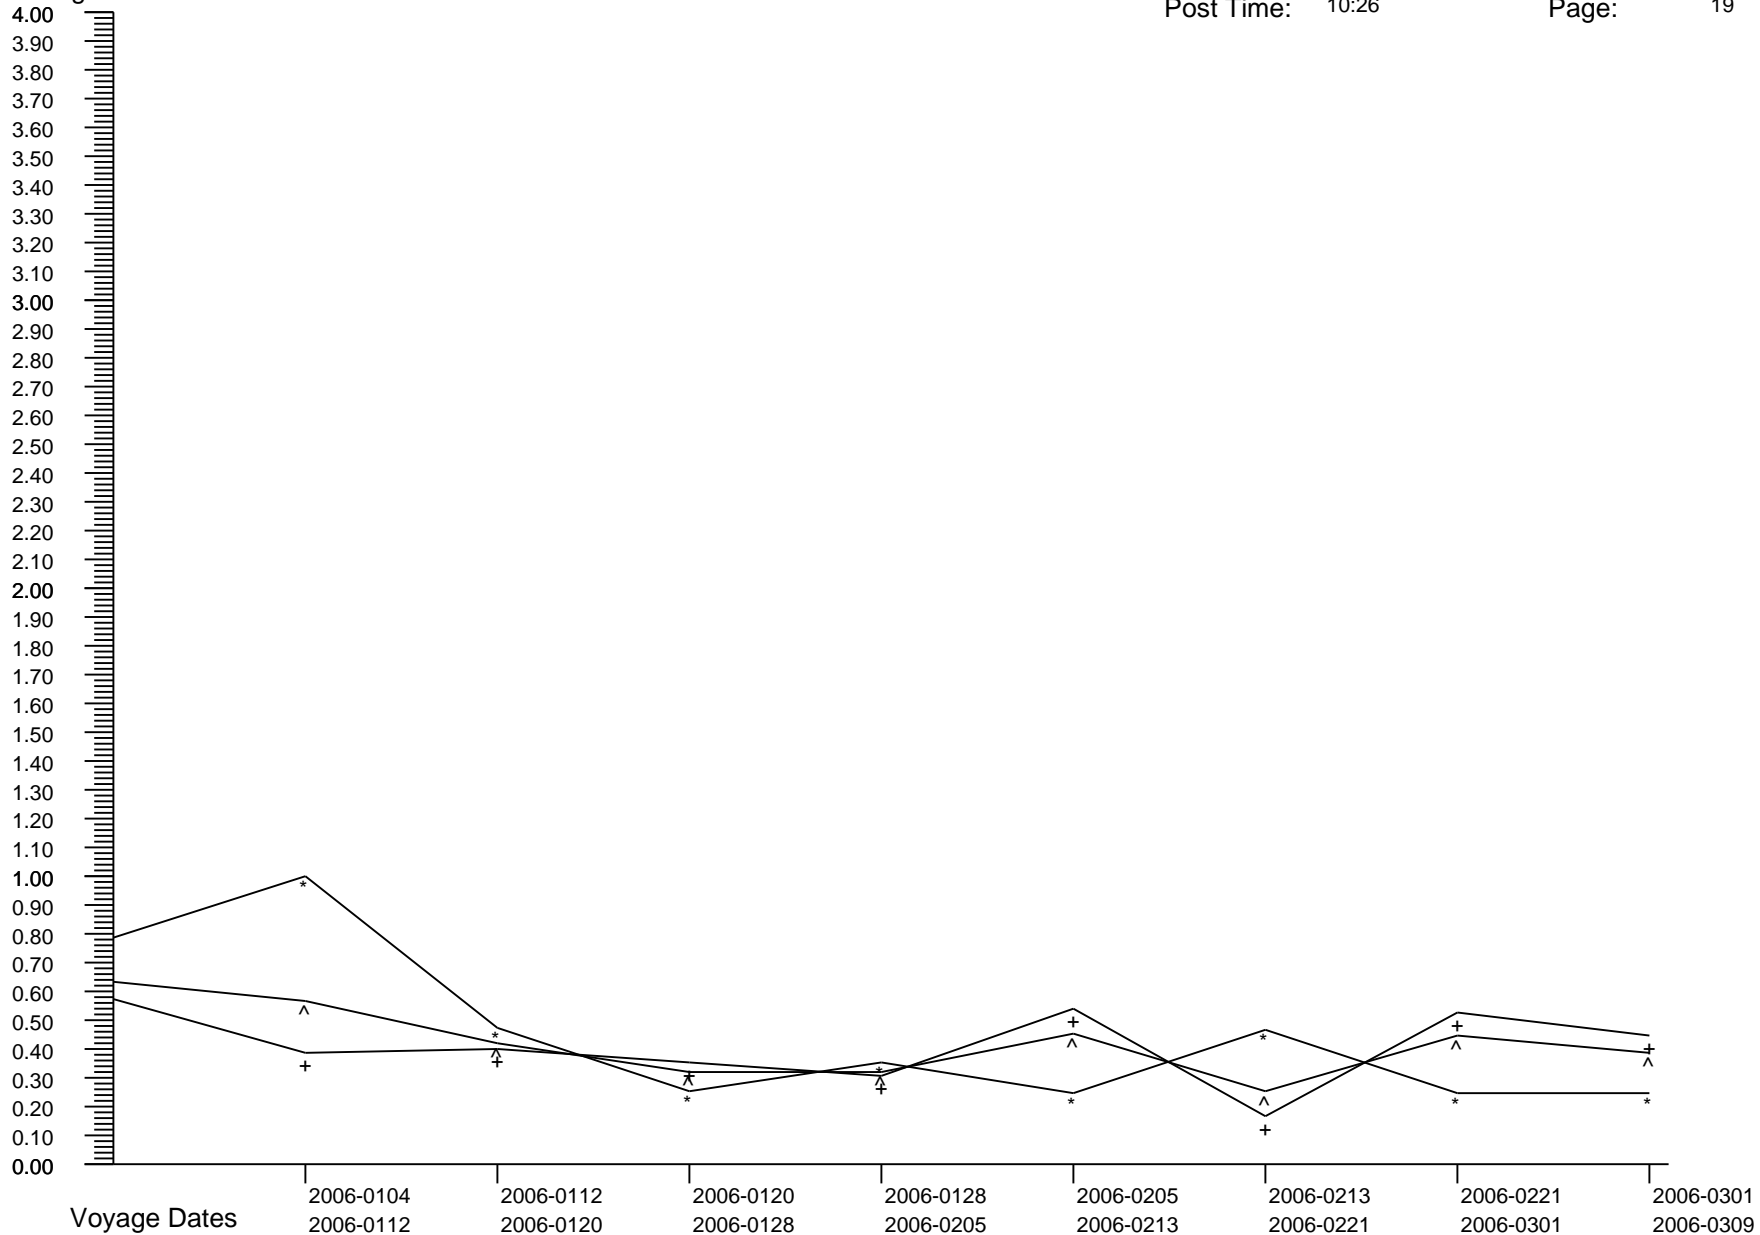

Voyage GI Percentage Summary Graph

Carnival Legend
Post Date: 2009-0603
Post Time: 10:26

Print Date: 2009-0610
Print Time: 19:23
Page: 19

Percentages

Crew Percent:	* =	0.9688	* =	0.4400	* =	0.2203	* =	0.3198	* =	0.2123	* =	0.4306	* =	0.2165	* =	0.2162
Pass Percent:	+ =	0.3538	+ =	0.3656	+ =	0.3167	+ =	0.2747	+ =	0.5076	+ =	0.1346	+ =	0.4917	+ =	0.4136
Comb Percent:	^ =	0.5329	^ =	0.3875	^ =	0.2886	^ =	0.2883	^ =	0.4181	^ =	0.2217	^ =	0.4113	^ =	0.3547