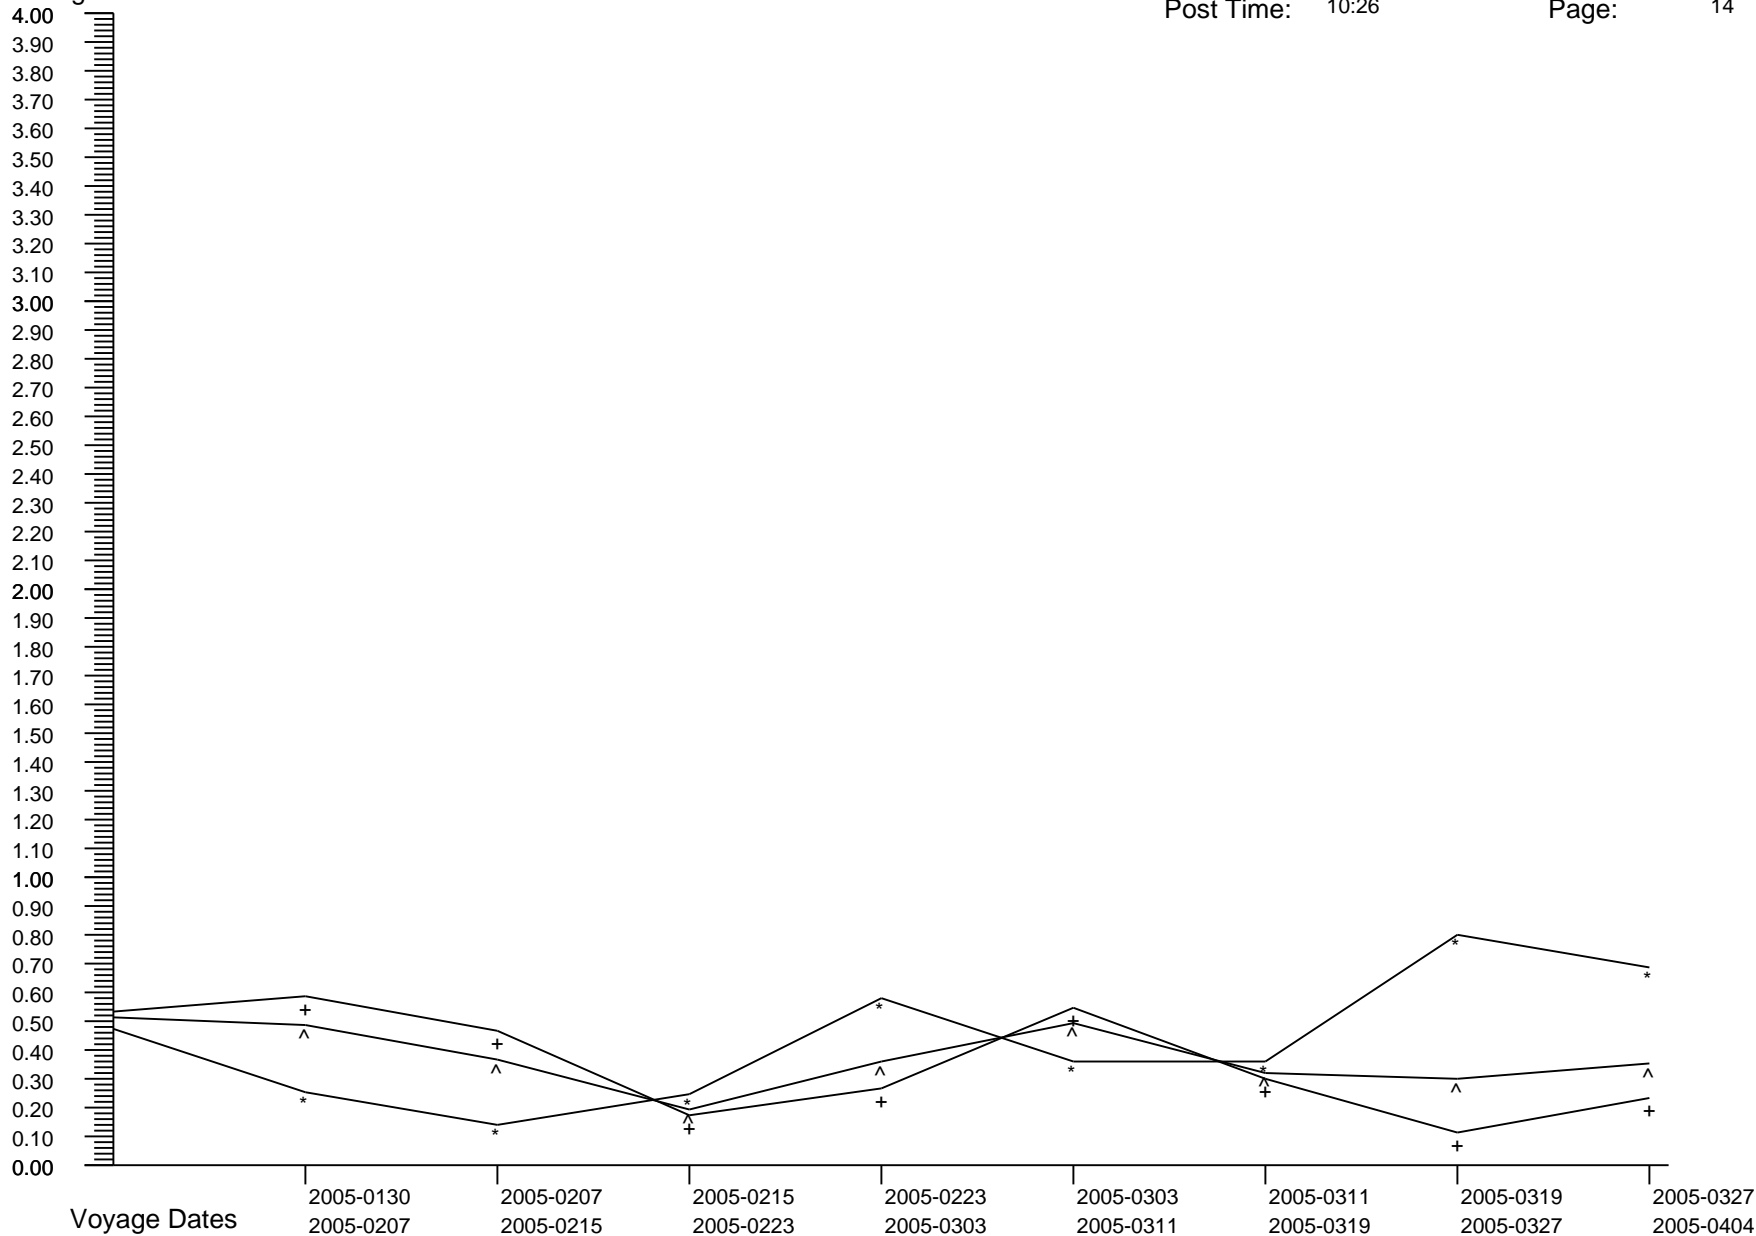

Voyage GI Percentage Summary Graph

Carnival Legend
Post Date: 2009-0603
Post Time: 10:26

Print Date: 2009-0610
Print Time: 19:23
Page: 14

Percentages

Crew Percent:	* =	0.2169	* =	0.1065	* =	0.2144	* =	0.5435	* =	0.3264	* =	0.3272	* =	0.7650	* =	0.6515
Pass Percent:	+ =	0.5512	+ =	0.4317	+ =	0.1384	+ =	0.2317	+ =	0.5126	+ =	0.2670	+ =	0.0812	+ =	0.2000
Comb Percent:	^ =	0.4518	^ =	0.3307	^ =	0.1613	^ =	0.3249	^ =	0.4568	^ =	0.2845	^ =	0.2664	^ =	0.3215