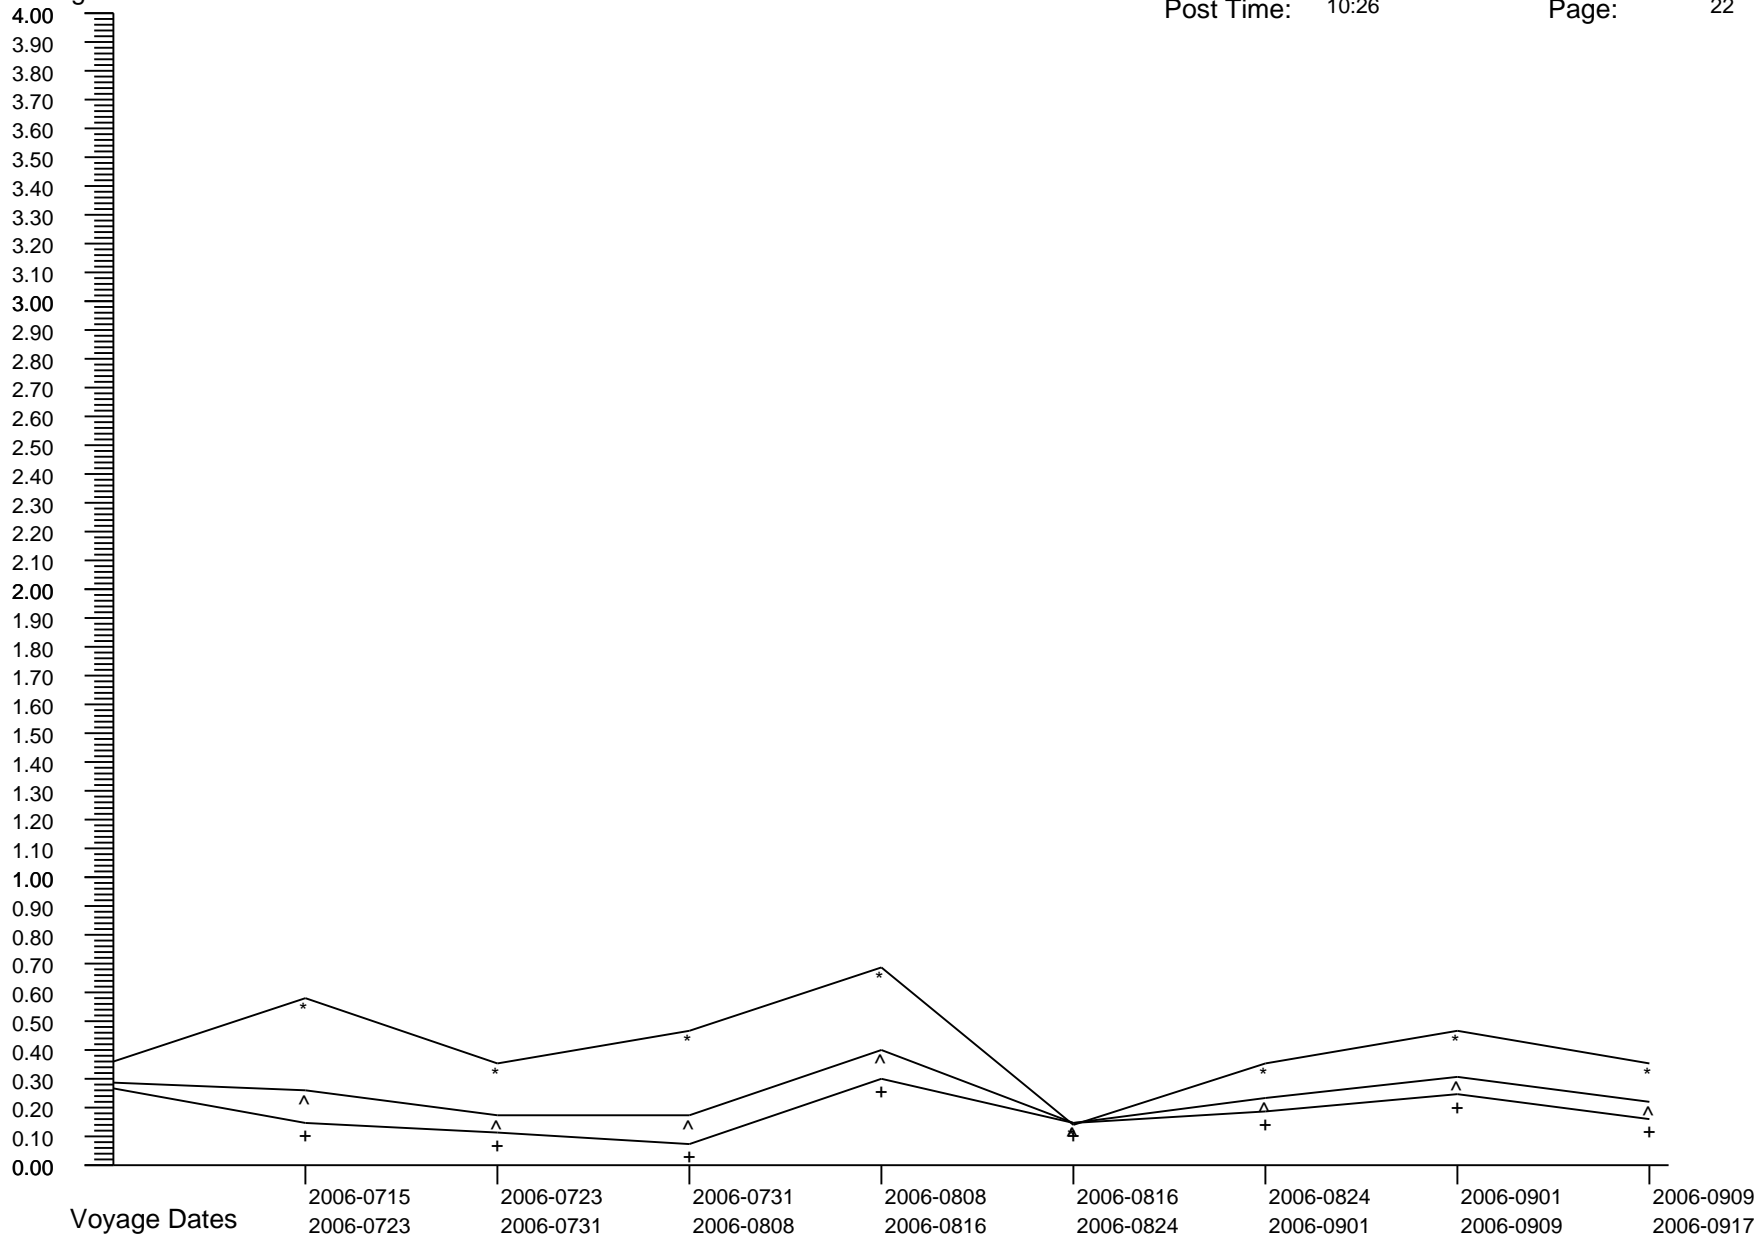

Voyage GI Percentage Summary Graph

Carnival Legend
Post Date: 2009-0603
Post Time: 10:26

Print Date: 2009-0610
Print Time: 19:23
Page: 22

Percentages

Crew Percent:	* =	0.5441	* =	0.3222	* =	0.4329	* =	0.6550	* =	0.1072	* =	0.3181	* =	0.4324	* =	0.3229
Pass Percent:	+ =	0.1155	+ =	0.0781	+ =	0.0389	+ =	0.2680	+ =	0.1164	+ =	0.1538	+ =	0.2139	+ =	0.1294
Comb Percent:	^ =	0.2275	^ =	0.1432	^ =	0.1431	^ =	0.3685	^ =	0.1139	^ =	0.1976	^ =	0.2759	^ =	0.1848