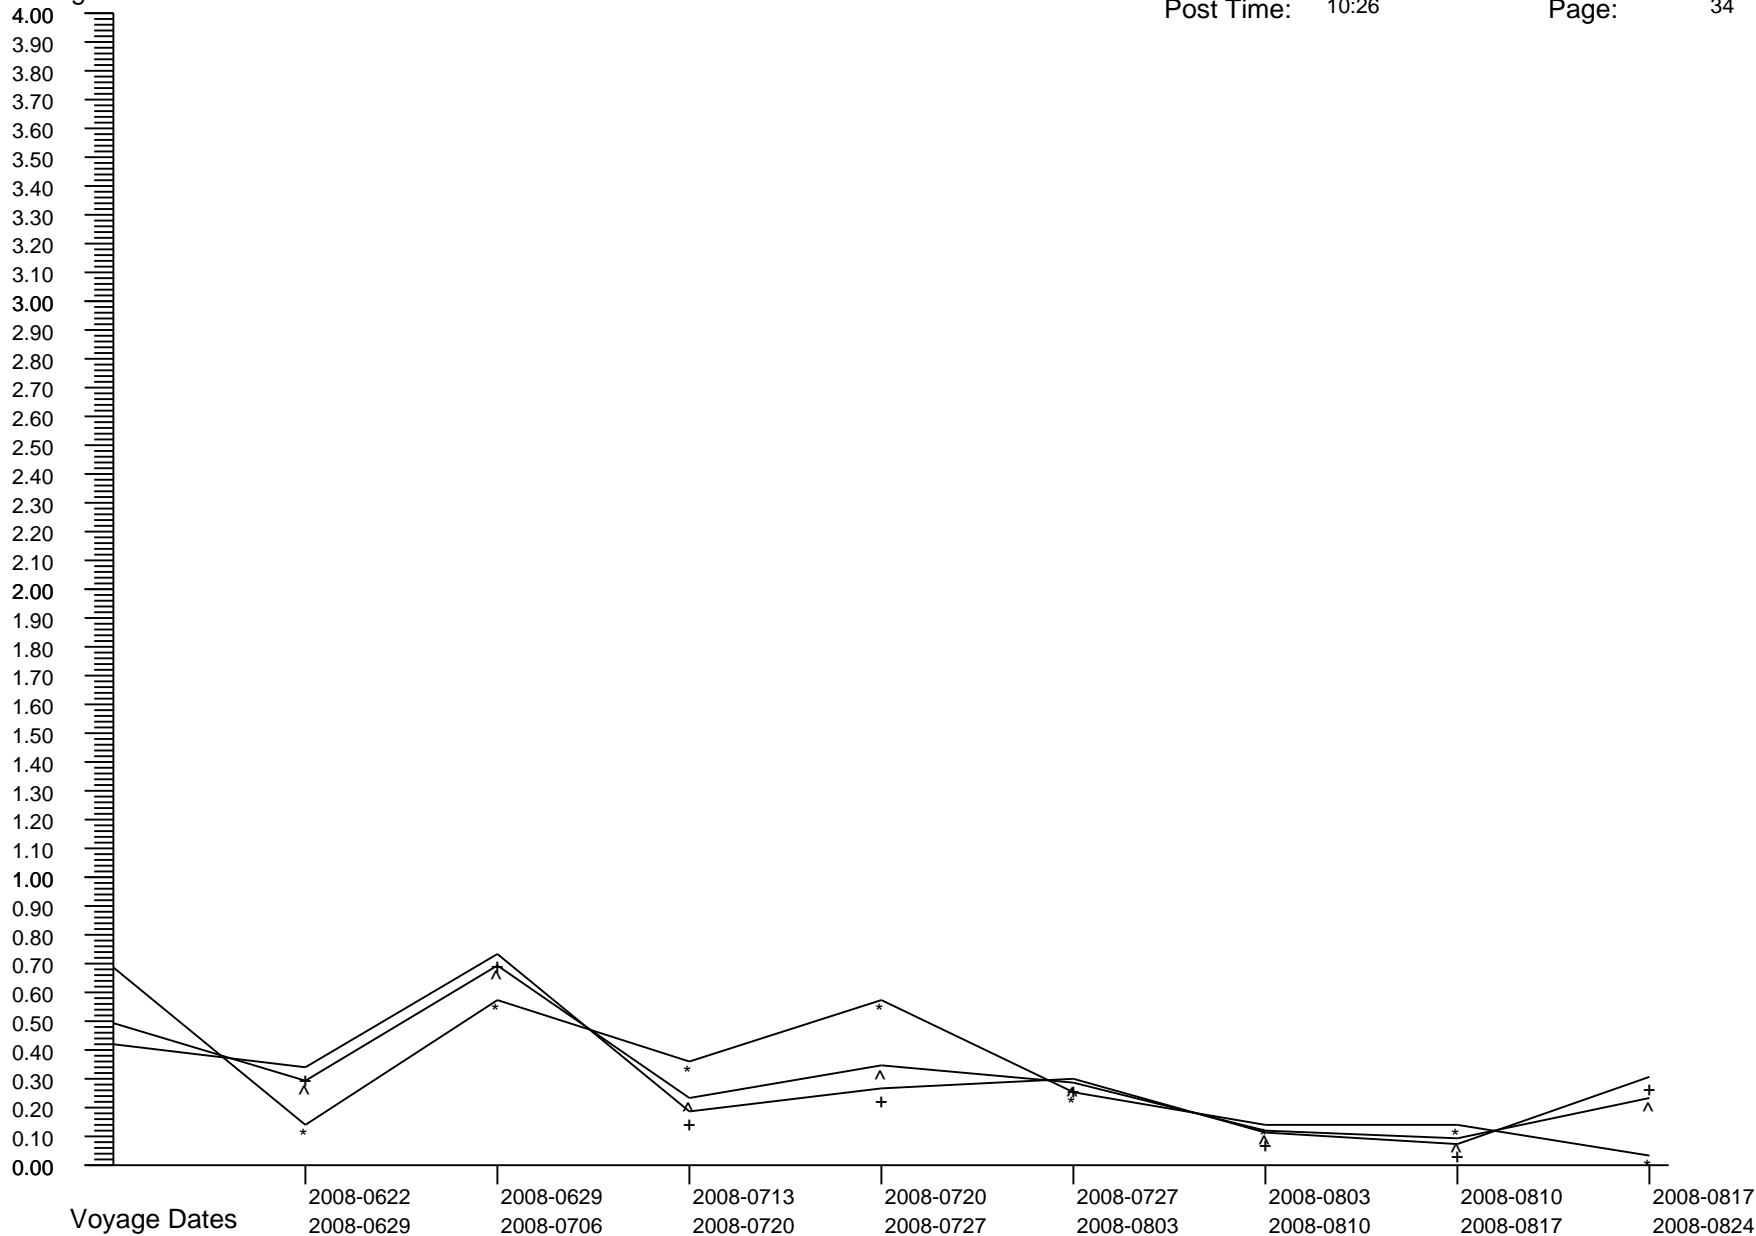

Voyage GI Percentage Summary Graph

Carnival Legend
Post Date: 2009-0603
Post Time: 10:26

Print Date: 2009-0610
Print Time: 19:23
Page: 34

Percentages

	2008-0622	2008-0629	2008-0713	2008-0720	2008-0727	2008-0803	2008-0810	2008-0817
Crew Percent: *	= 0.1092	= 0.5411	= 0.3279	= 0.5394	= 0.2179	= 0.1099	= 0.1093	= 0.0000
Pass Percent: +	= 0.3100	= 0.7009	= 0.1546	= 0.2314	= 0.2695	= 0.0767	= 0.0392	= 0.2759
Comb Percent: ^	= 0.2574	= 0.6586	= 0.1998	= 0.3125	= 0.2560	= 0.0853	= 0.0577	= 0.2030