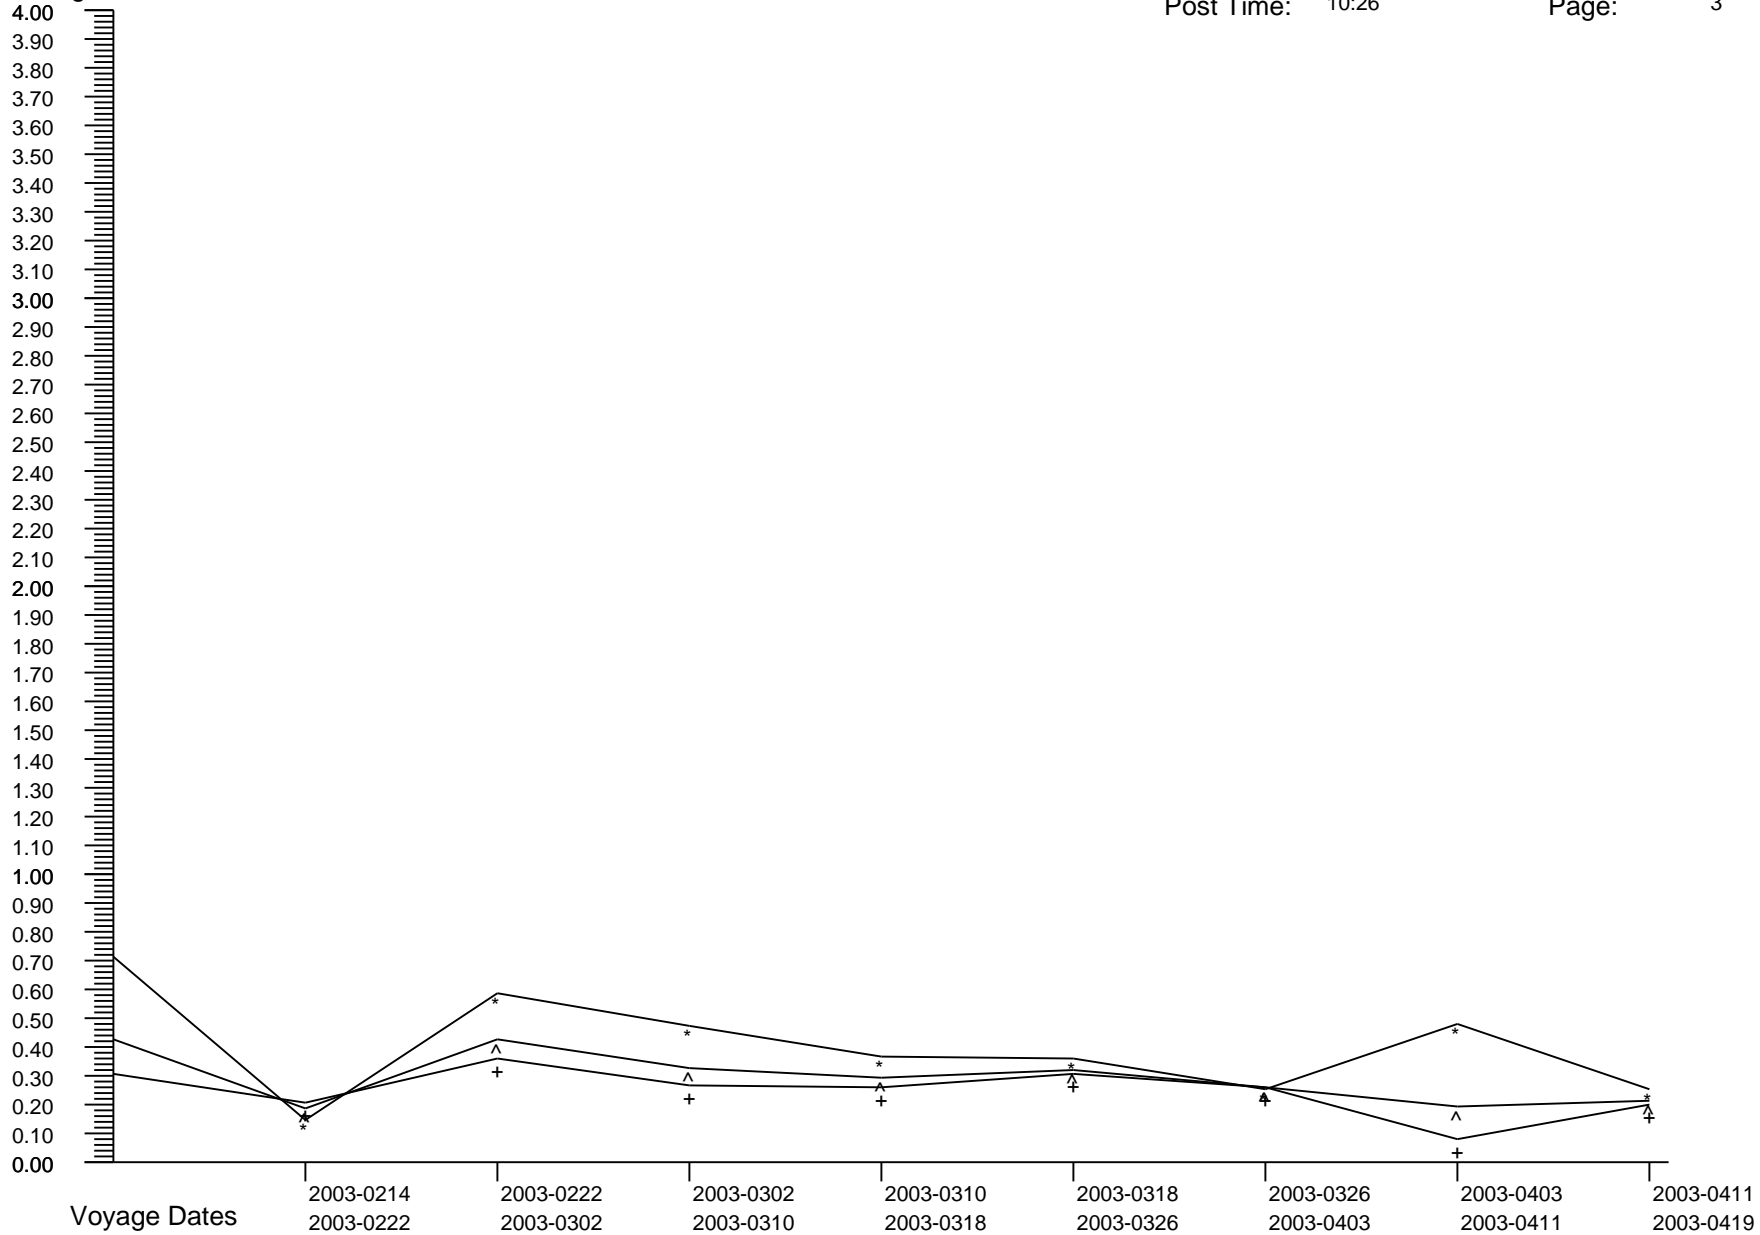

# Voyage GI Percentage Summary Graph

Carnival Legend  
 Post Date: 2009-0603  
 Post Time: 10:26

Print Date: 2009-0610  
 Print Time: 19:23  
 Page: 1

Percentages

Crew Percent:	* =	0.0000	* =	0.7617	* =	0.0000	* =	0.2193	* =	0.4372	* =	0.3308	* =	0.3300	* =	0.4400
Pass Percent:	+ =	0.0491	+ =	0.3406	+ =	0.1360	+ =	0.2701	+ =	0.1817	+ =	0.3128	+ =	0.1791	+ =	0.2235
Comb Percent:	^ =	0.0333	^ =	0.4707	^ =	0.0964	^ =	0.2553	^ =	0.2567	^ =	0.3180	^ =	0.2228	^ =	0.2861

# Voyage GI Percentage Summary Graph

Carnival Legend  
 Post Date: 2009-0603  
 Post Time: 10:26

Print Date: 2009-0610  
 Print Time: 19:23  
 Page: 2

Percentages

Crew Percent:	* =	0.3315	* =	0.2215	* =	0.2205	* =	0.6659	* =	0.6608	* =	0.1100	* =	0.0000	* =	0.6795
Pass Percent:	+ =	0.6699	+ =	0.4895	+ =	0.5379	+ =	0.4511	+ =	0.2262	+ =	0.3308	+ =	0.1854	+ =	0.2759
Comb Percent:	^ =	0.5725	^ =	0.4127	^ =	0.4513	^ =	0.5131	^ =	0.3528	^ =	0.2645	^ =	0.1308	^ =	0.3924

# Voyage GI Percentage Summary Graph

Carnival Legend  
 Post Date: 2009-0603  
 Post Time: 10:26

Print Date: 2009-0610  
 Print Time: 19:23  
 Page: 3

Percentages

Crew Percent:	* =	0.1109	* =	0.5507	* =	0.4410	* =	0.3311	* =	0.3289	* =	0.2195	* =	0.4449	* =	0.2188
Pass Percent:	+ =	0.1726	+ =	0.3238	+ =	0.2313	+ =	0.2290	+ =	0.2737	+ =	0.2279	+ =	0.0452	+ =	0.1691
Comb Percent:	^ =	0.1553	^ =	0.3909	^ =	0.2933	^ =	0.2590	^ =	0.2899	^ =	0.2254	^ =	0.1608	^ =	0.1829