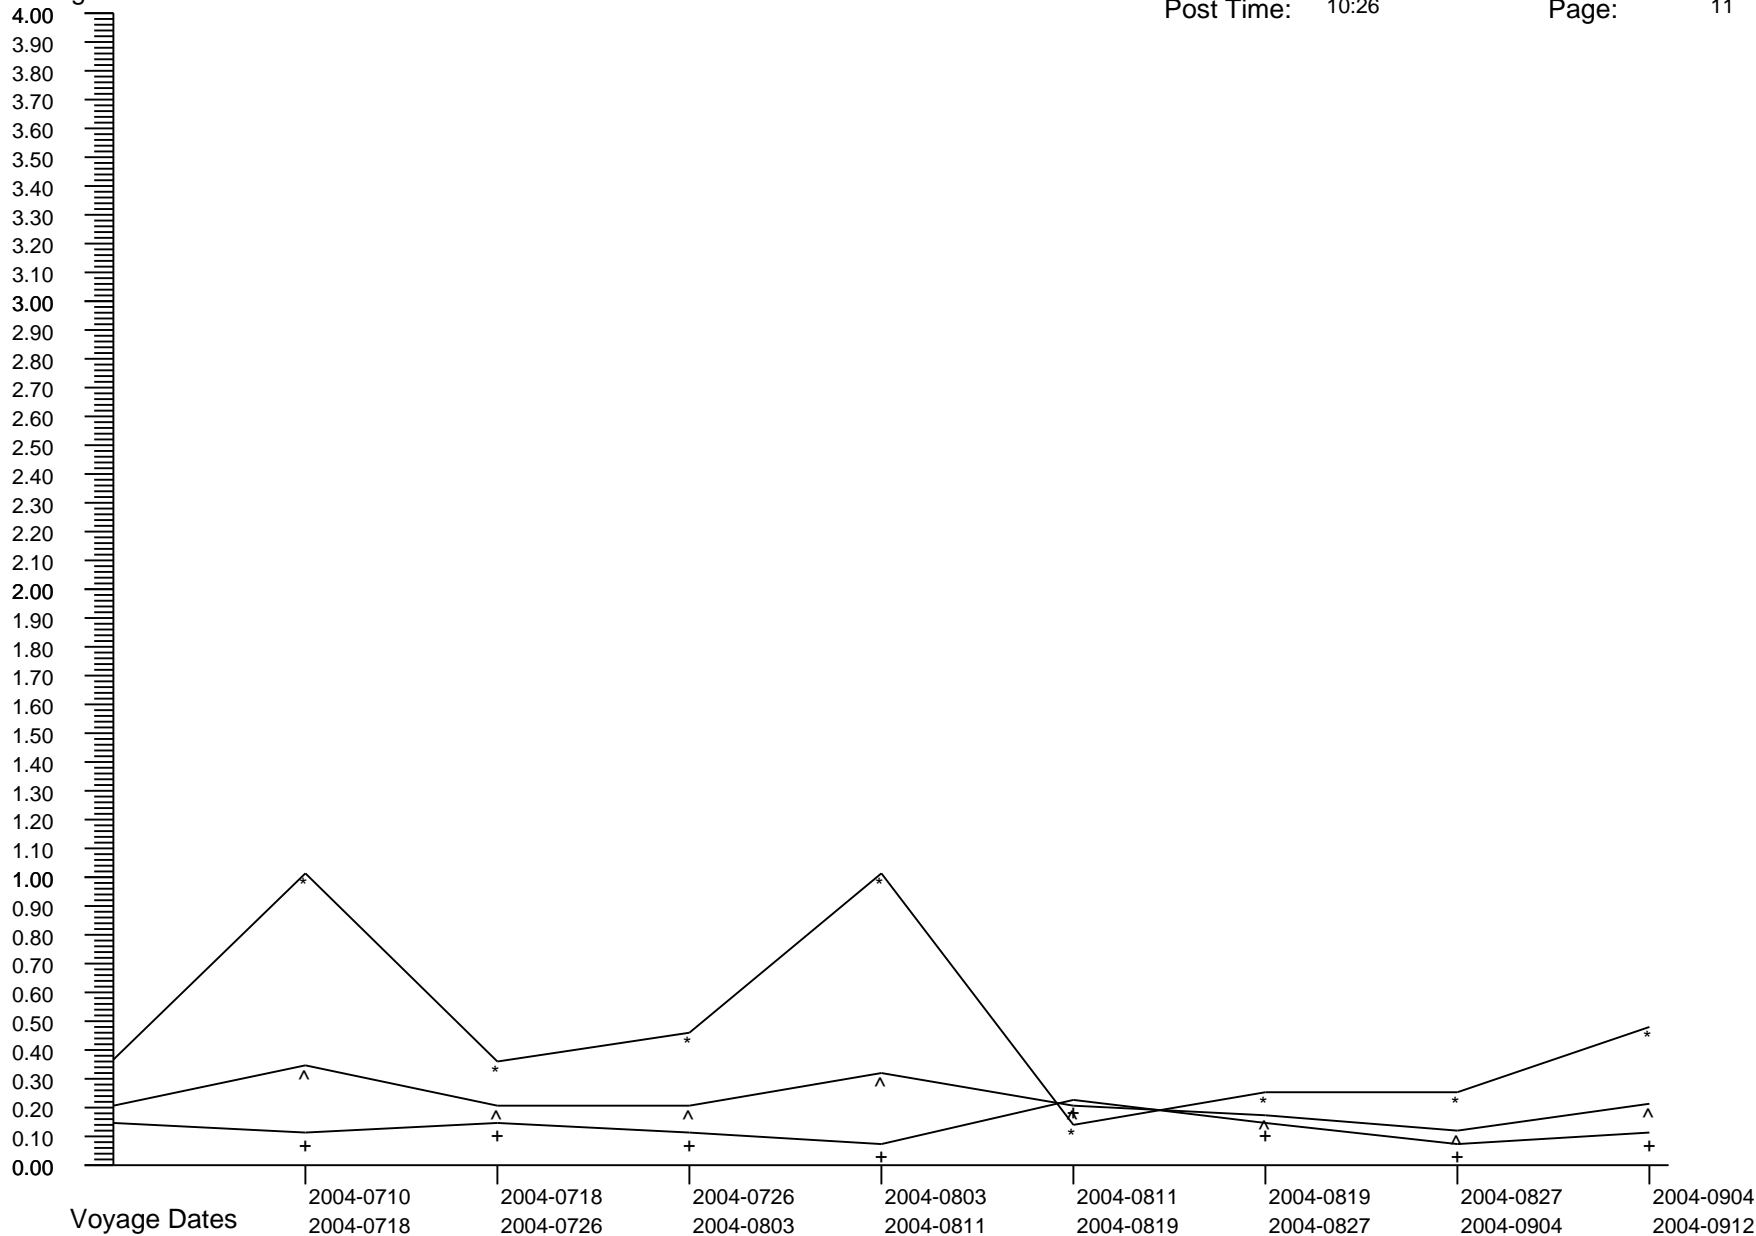

Voyage GI Percentage Summary Graph

Carnival Legend
Post Date: 2009-0603
Post Time: 10:26

Print Date: 2009-0610
Print Time: 19:23
Page: 11

Percentages

Crew Percent:	* =	0.9815	* =	0.3261	* =	0.4278	* =	0.9772	* =	0.1085	* =	0.2176	* =	0.2179	* =	0.4440
Pass Percent:	+ =	0.0776	+ =	0.1150	+ =	0.0771	+ =	0.0384	+ =	0.1954	+ =	0.1153	+ =	0.0385	+ =	0.0824
Comb Percent:	^ =	0.3149	^ =	0.1701	^ =	0.1700	^ =	0.2834	^ =	0.1724	^ =	0.1420	^ =	0.0853	^ =	0.1803