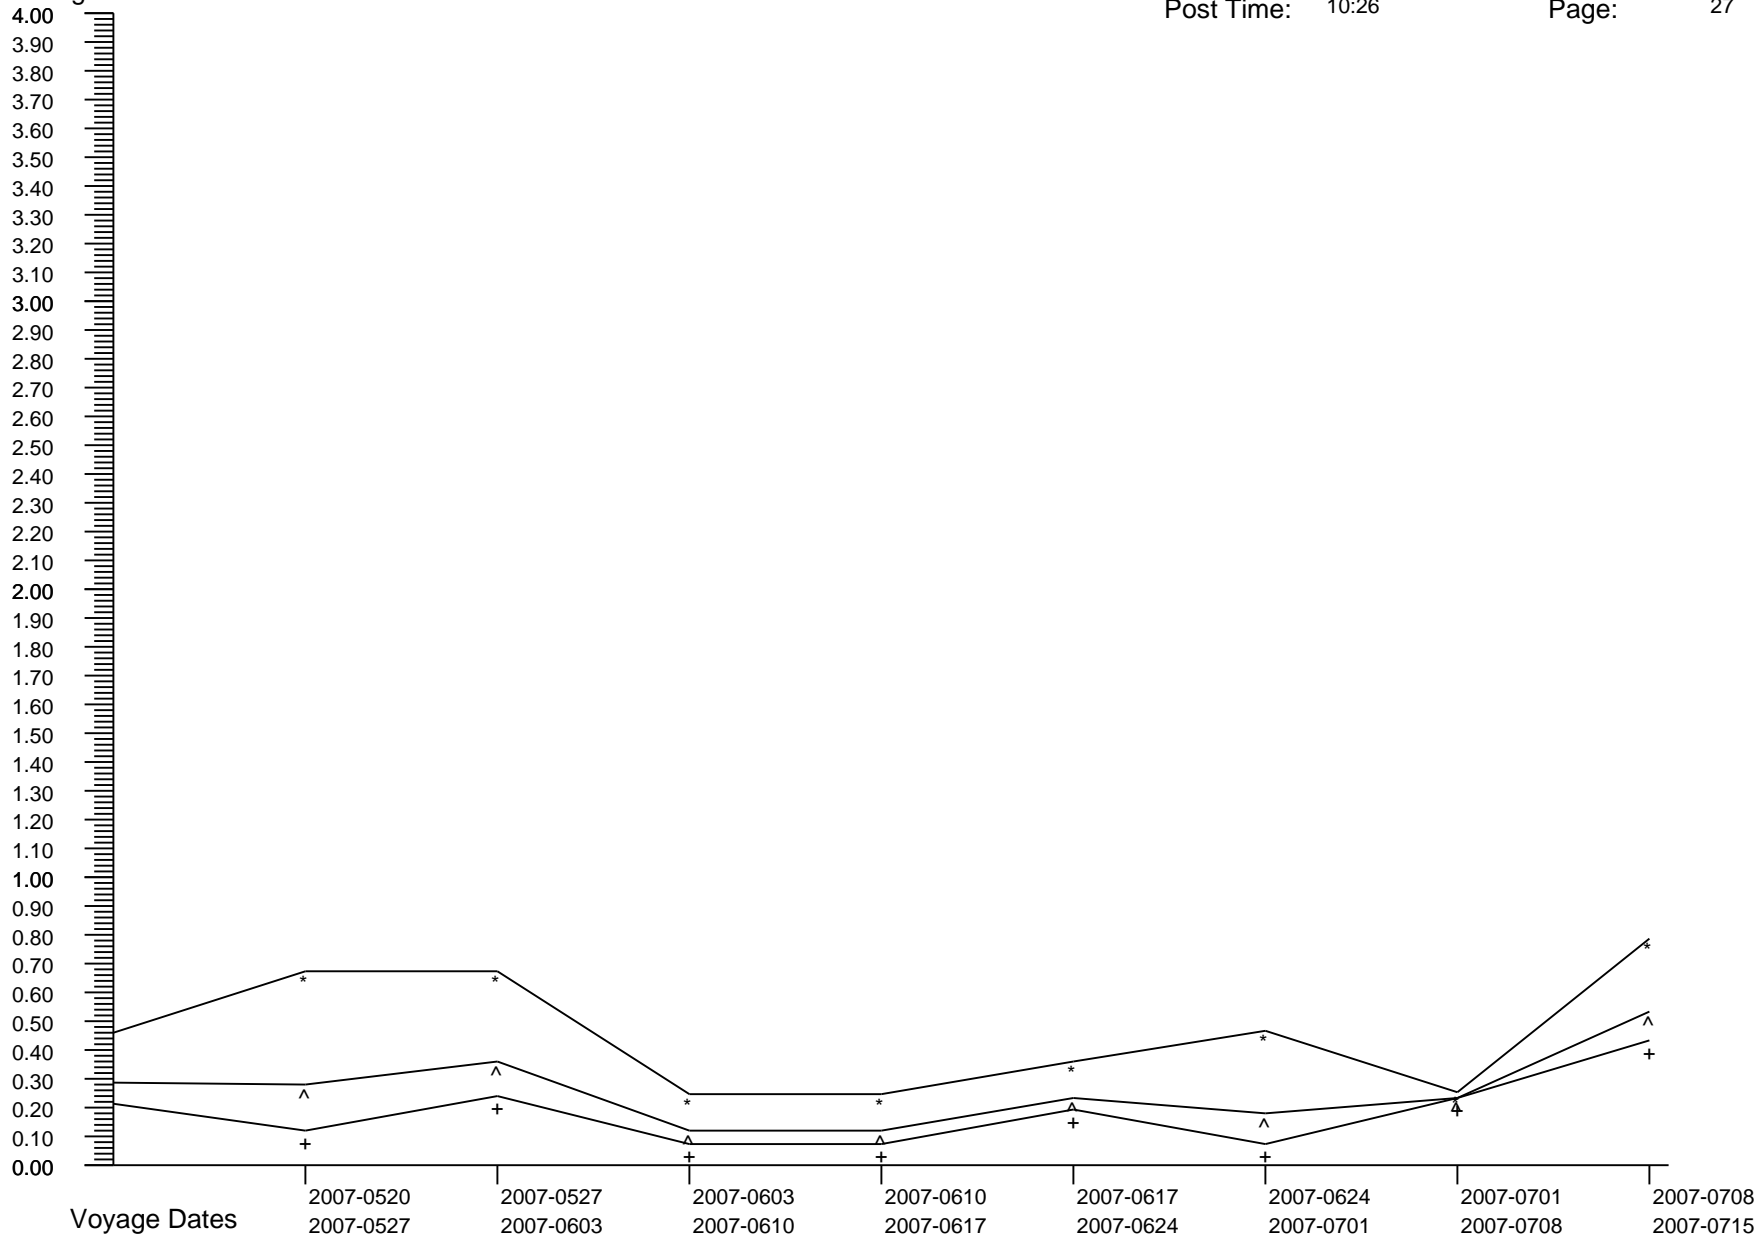

Voyage GI Percentage Summary Graph

Percentages

Crew Percent:	* =	0.6431	* =	0.6390	* =	0.2148	* =	0.2160	* =	0.3247	* =	0.4306	* =	0.2172	* =	0.7543
Pass Percent:	+ =	0.0861	+ =	0.2036	+ =	0.0405	+ =	0.0398	+ =	0.1582	+ =	0.0397	+ =	0.1980	+ =	0.4018
Comb Percent:	^ =	0.2456	^ =	0.3240	^ =	0.0882	^ =	0.0873	^ =	0.2027	^ =	0.1450	^ =	0.2031	^ =	0.4975