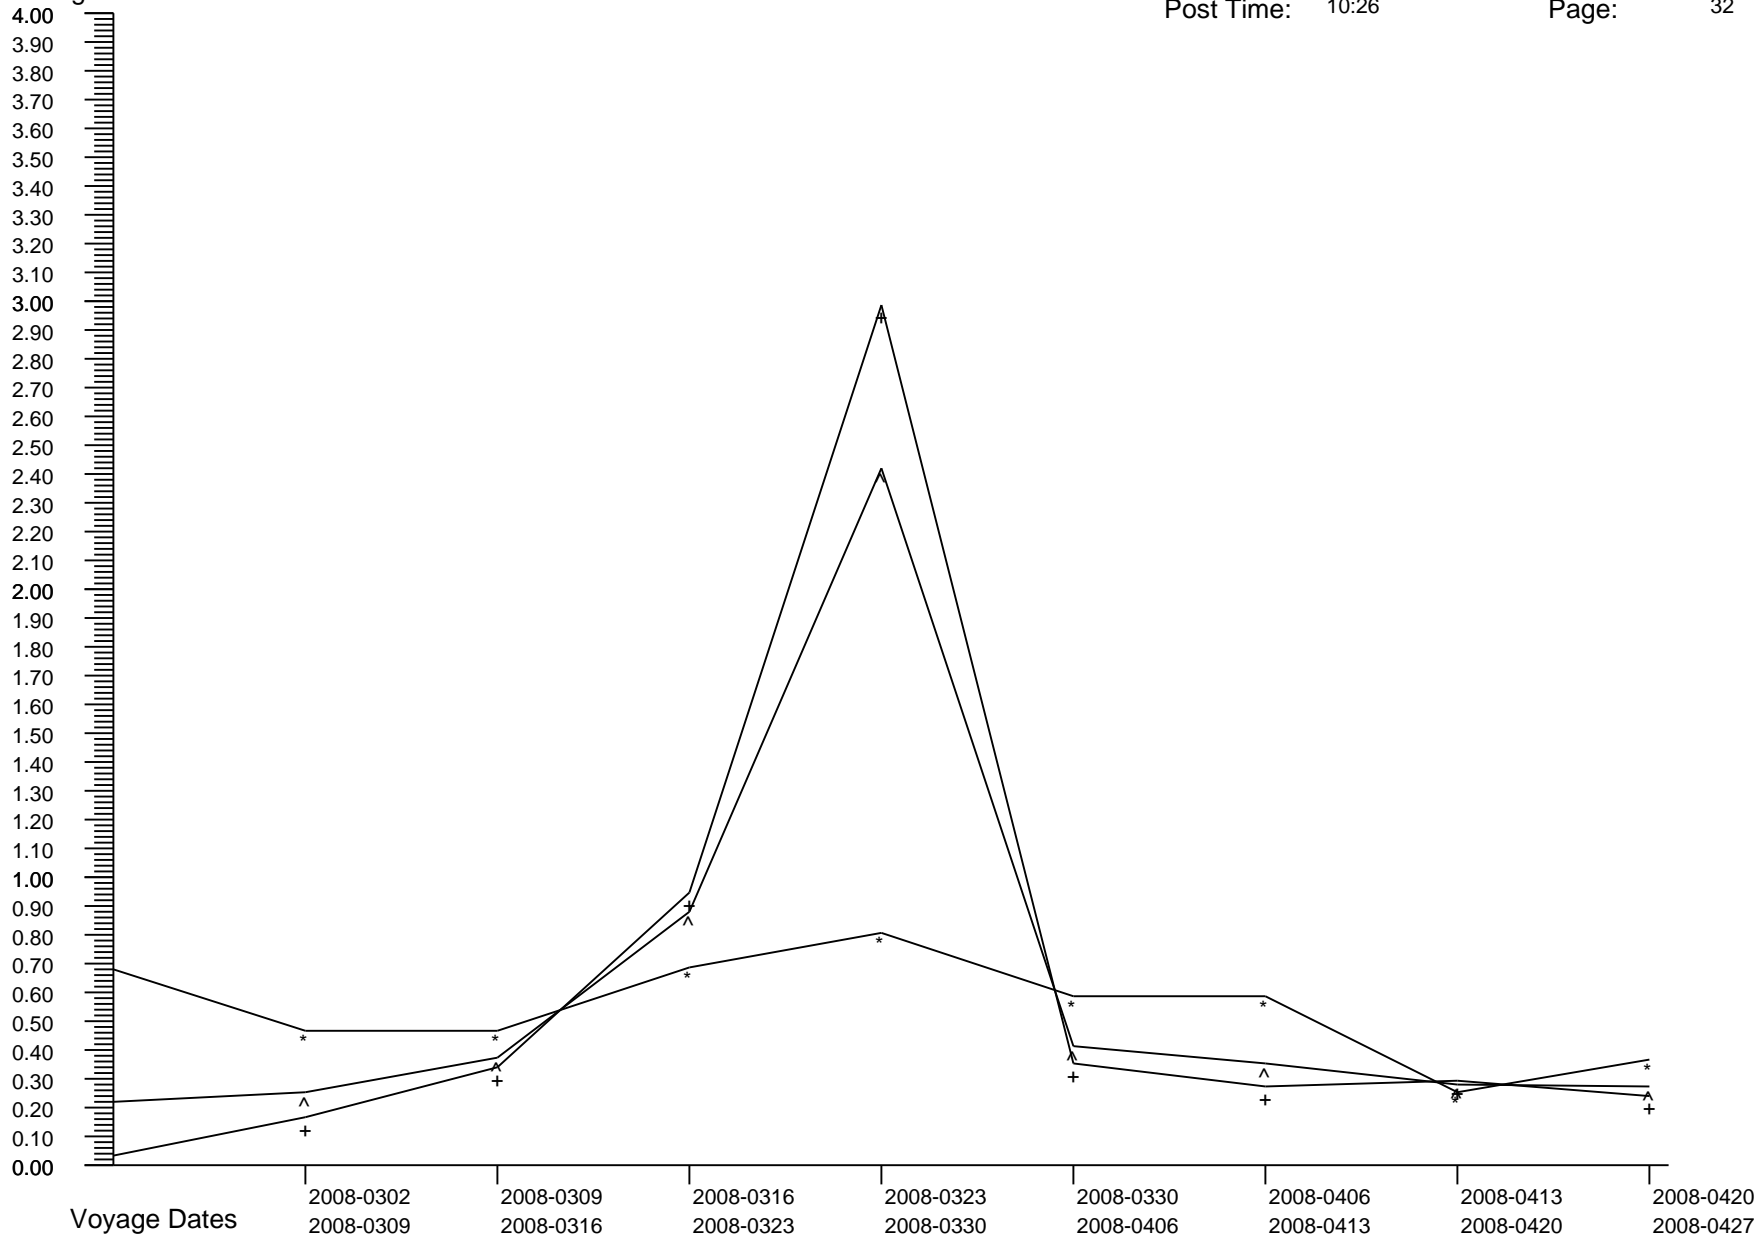

Voyage GI Percentage Summary Graph

Carnival Legend
Post Date: 2009-0603
Post Time: 10:26

Print Date: 2009-0610
Print Time: 19:23
Page: 32

Percentages

Crew Percent:	* =	0.4320	* =	0.4306	* =	0.6529	* =	0.7718	* =	0.5513	* =	0.5501	* =	0.2195	* =	0.3326
Pass Percent:	+	0.1340	+	0.3061	+	0.9156	+	2.9549	+	0.3187	+	0.2374	+	0.2595	+	0.2042
Comb Percent:	^ =	0.2212	^ =	0.3420	^ =	0.8452	^ =	2.3857	^ =	0.3805	^ =	0.3201	^ =	0.2482	^ =	0.2387