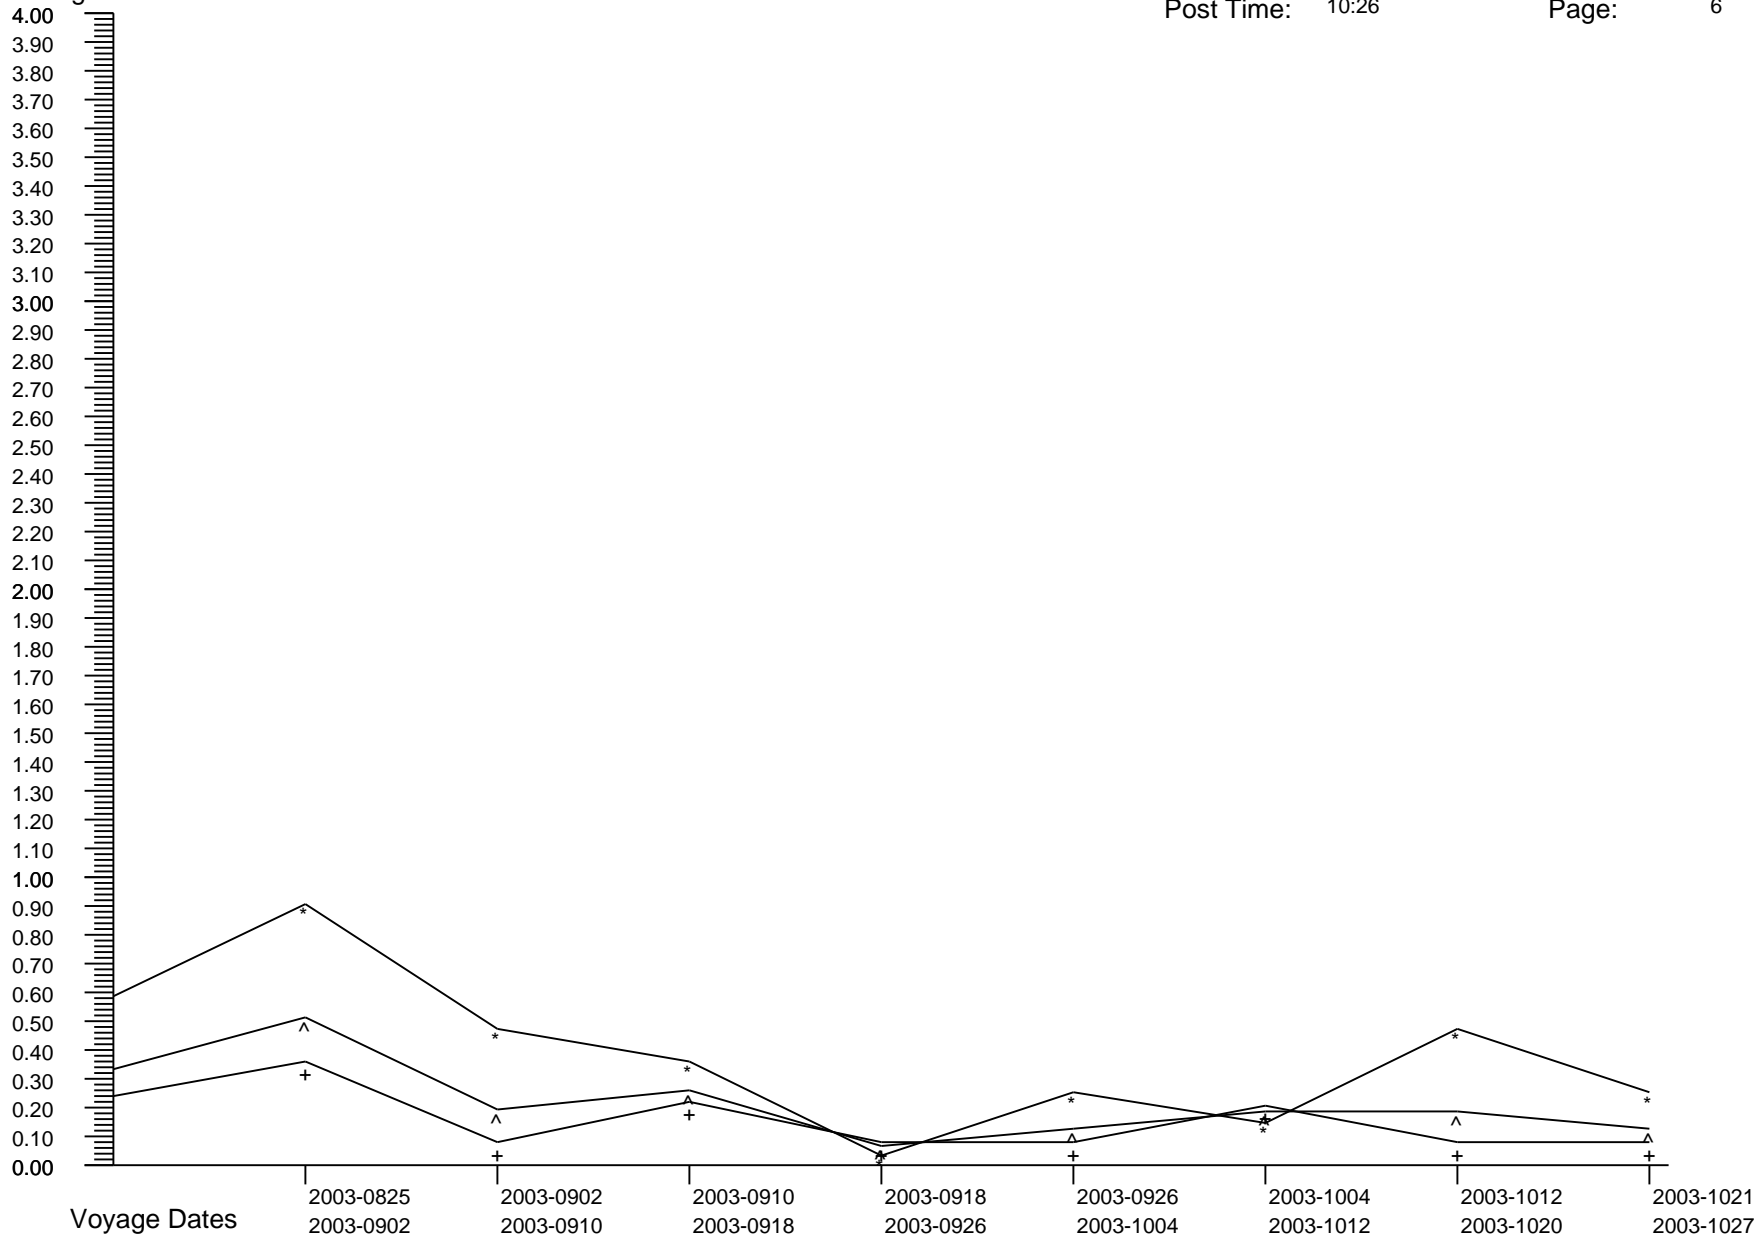

Voyage GI Percentage Summary Graph

Carnival Legend
Post Date: 2009-0603
Post Time: 10:26

Print Date: 2009-0610
Print Time: 19:23
Page: 6

Percentages

Crew Percent:	* =	0.8734	* =	0.4381	* =	0.3297	* =	0.0000	* =	0.2217	* =	0.1105	* =	0.4415	* =	0.2210
Pass Percent:	+ =	0.3298	+ =	0.0450	+ =	0.1840	+ =	0.0454	+ =	0.0445	+ =	0.1707	+ =	0.0435	+ =	0.0451
Comb Percent:	^ =	0.4788	^ =	0.1595	^ =	0.2270	^ =	0.0321	^ =	0.0952	^ =	0.1539	^ =	0.1561	^ =	0.0961