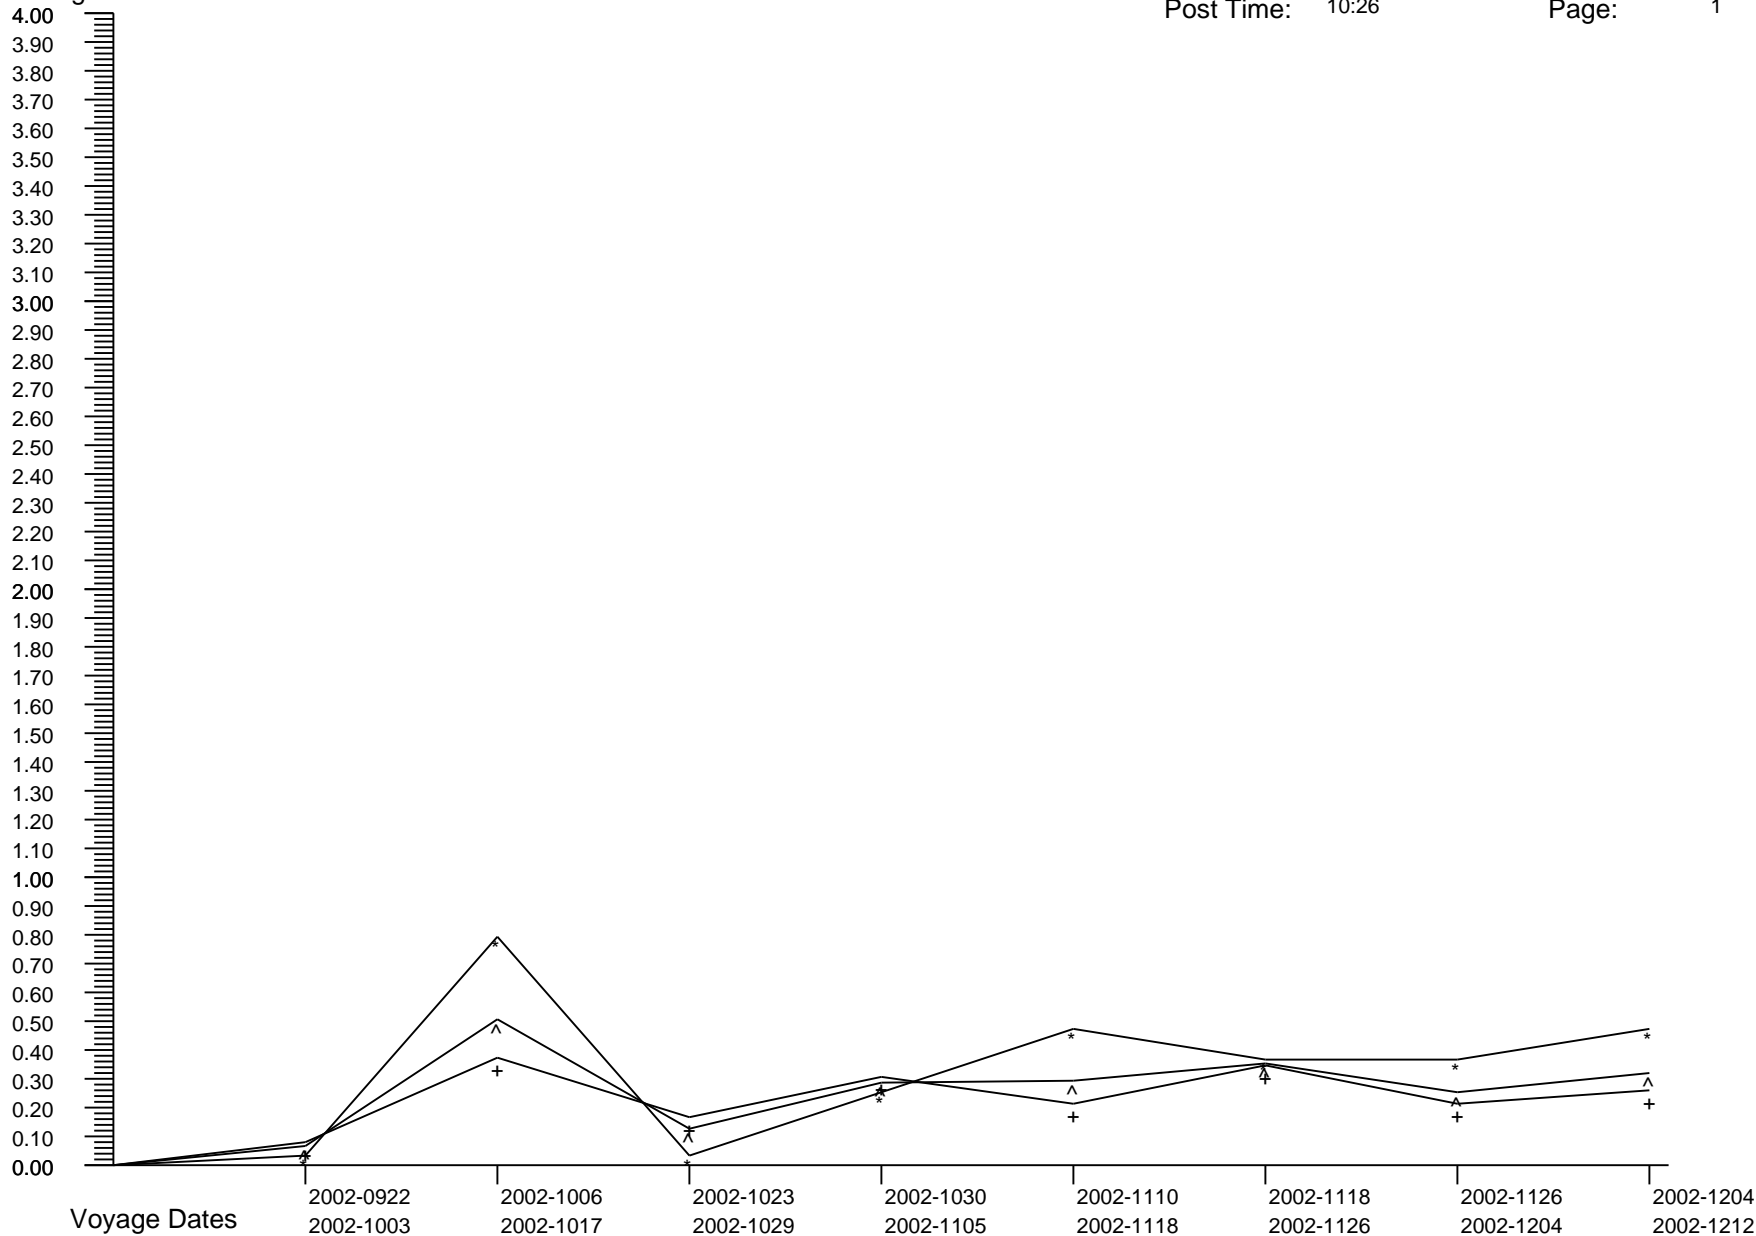

# Voyage GI Percentage Summary Graph

Carnival Legend  
 Post Date: 2009-0603  
 Post Time: 10:26

Print Date: 2009-0610  
 Print Time: 19:23  
 Page: 1

Percentages

Crew Percent:	* =	0.0000	* =	0.7617	* =	0.0000	* =	0.2193	* =	0.4372	* =	0.3308	* =	0.3300	* =	0.4400
Pass Percent:	+ =	0.0491	+ =	0.3406	+ =	0.1360	+ =	0.2701	+ =	0.1817	+ =	0.3128	+ =	0.1791	+ =	0.2235
Comb Percent:	^ =	0.0333	^ =	0.4707	^ =	0.0964	^ =	0.2553	^ =	0.2567	^ =	0.3180	^ =	0.2228	^ =	0.2861

# Voyage GI Percentage Summary Graph

Carnival Legend  
 Post Date: 2009-0603  
 Post Time: 10:26

Print Date: 2009-0610  
 Print Time: 19:23  
 Page: 2

Percentages

Crew Percent:	* =	0.3315	* =	0.2215	* =	0.2205	* =	0.6659	* =	0.6608	* =	0.1100	* =	0.0000	* =	0.6795
Pass Percent:	+ =	0.6699	+ =	0.4895	+ =	0.5379	+ =	0.4511	+ =	0.2262	+ =	0.3308	+ =	0.1854	+ =	0.2759
Comb Percent:	^ =	0.5725	^ =	0.4127	^ =	0.4513	^ =	0.5131	^ =	0.3528	^ =	0.2645	^ =	0.1308	^ =	0.3924