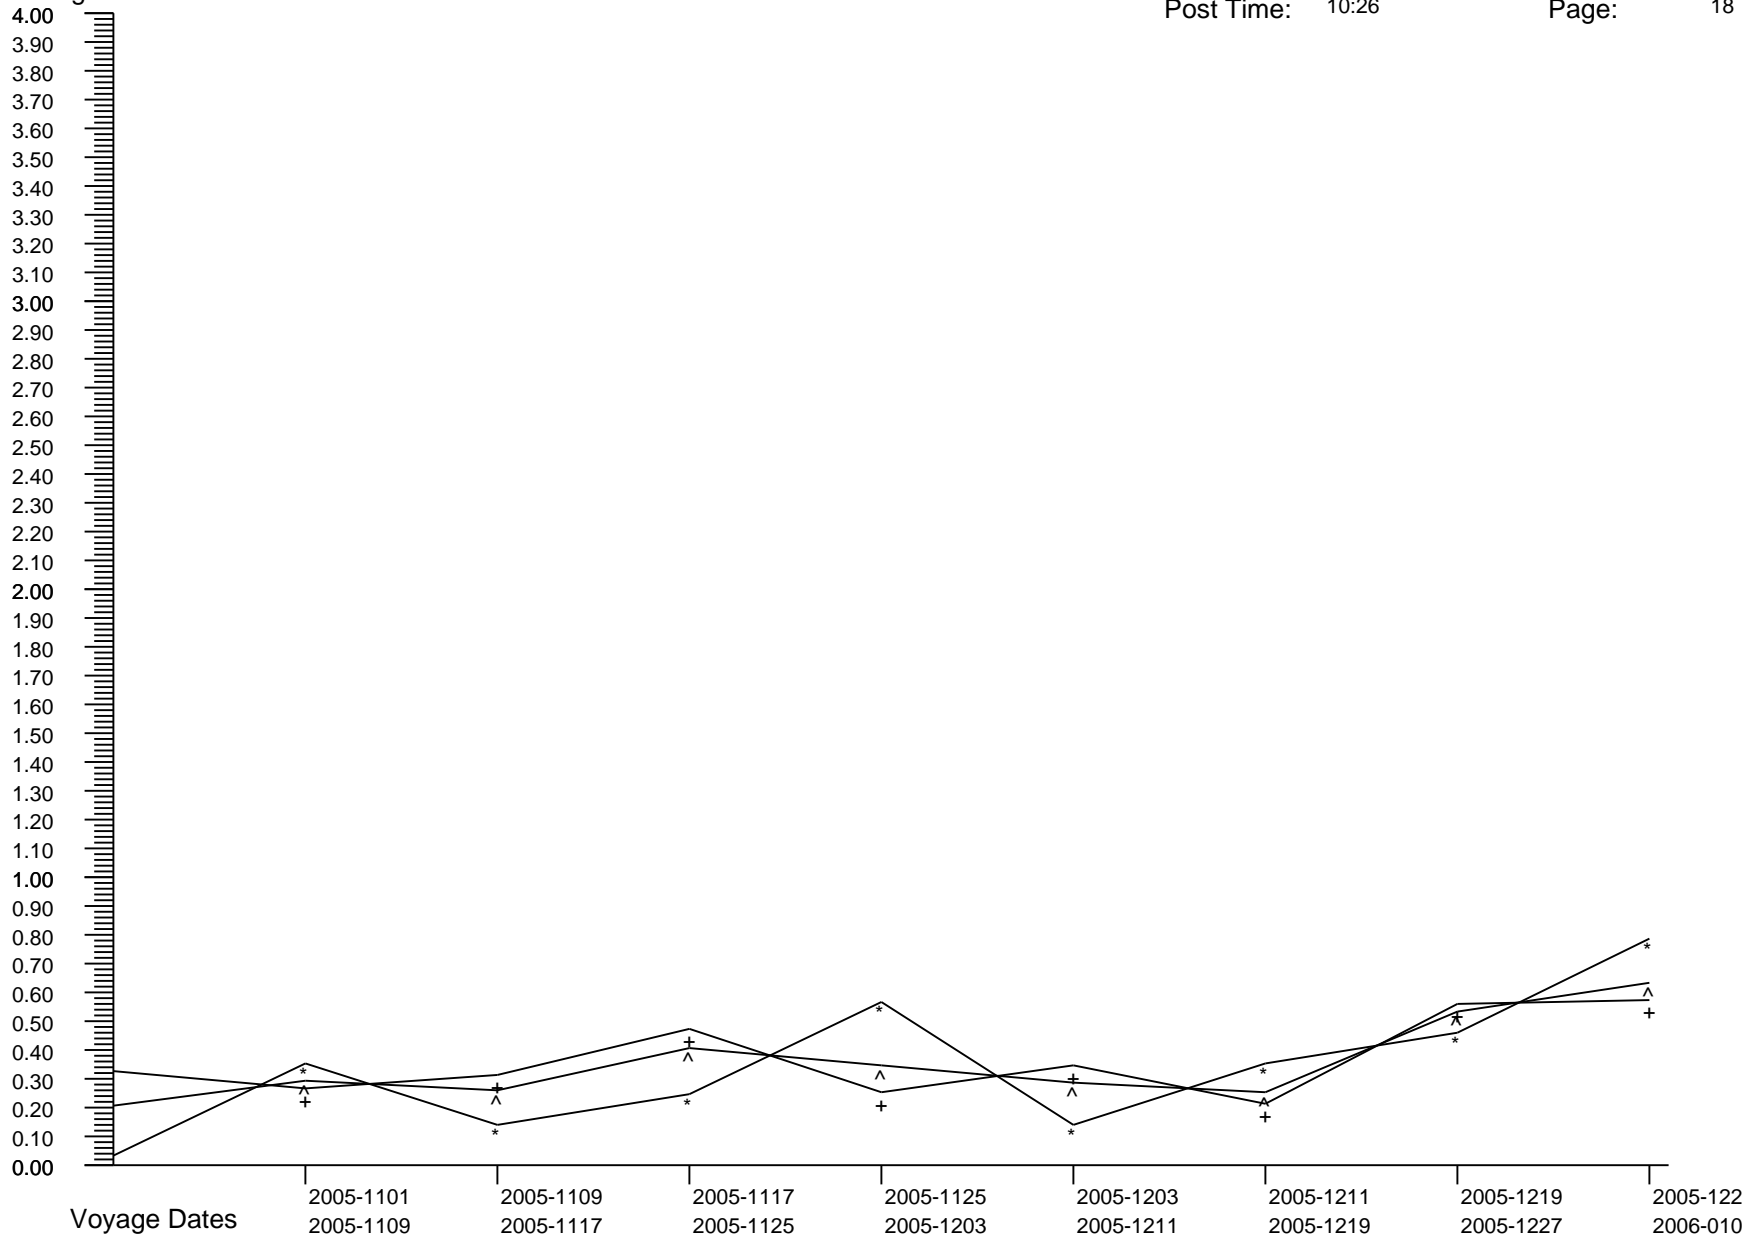

Voyage GI Percentage Summary Graph

Carnival Legend
Post Date: 2009-0603
Post Time: 10:26

Print Date: 2009-0610
Print Time: 19:23
Page: 18

Percentages

Crew Percent:	* =	0.3209	* =	0.1068	* =	0.2125	* =	0.5342	* =	0.1080	* =	0.3212	* =	0.4287	* =	0.7519
Pass Percent:	+ =	0.2303	+ =	0.2782	+ =	0.4380	+ =	0.2229	+ =	0.3166	+ =	0.1799	+ =	0.5272	+ =	0.5418
Comb Percent:	^ =	0.2576	^ =	0.2263	^ =	0.3722	^ =	0.3146	^ =	0.2550	^ =	0.2217	^ =	0.5001	^ =	0.5974