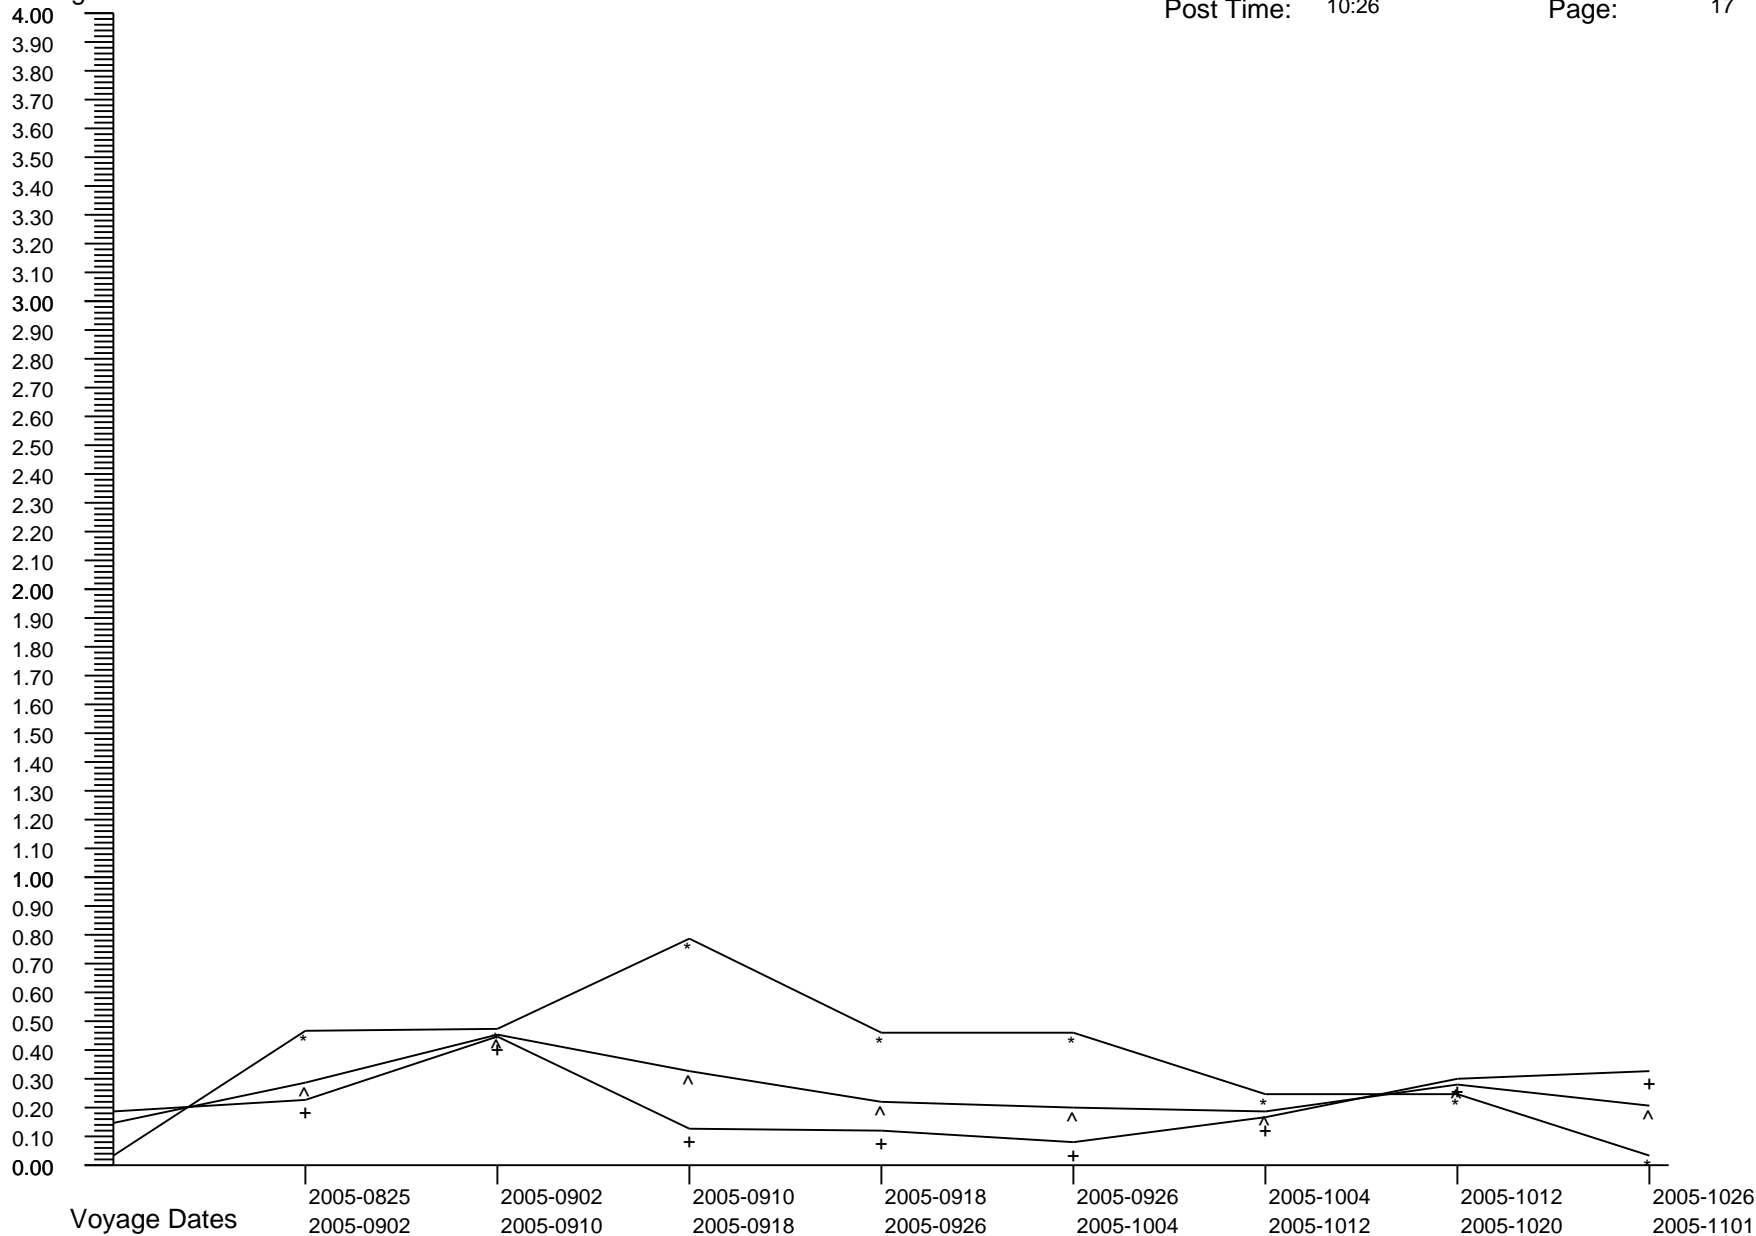

Voyage GI Percentage Summary Graph

Carnival Legend
Post Date: 2009-0603
Post Time: 10:26

Print Date: 2009-0610
Print Time: 19:23
Page: 17

Percentages

Crew Percent:	* =	0.4357	* =	0.4381	* =	0.7535	* =	0.4269	* =	0.4255	* =	0.2134	* =	0.2148	* =	0.0000
Pass Percent:	+ =	0.1909	+ =	0.4134	+ =	0.0931	+ =	0.0889	+ =	0.0489	+ =	0.1322	+ =	0.2640	+ =	0.2961
Comb Percent:	^ =	0.2545	^ =	0.4202	^ =	0.2925	^ =	0.1883	^ =	0.1674	^ =	0.1560	^ =	0.2497	^ =	0.1738