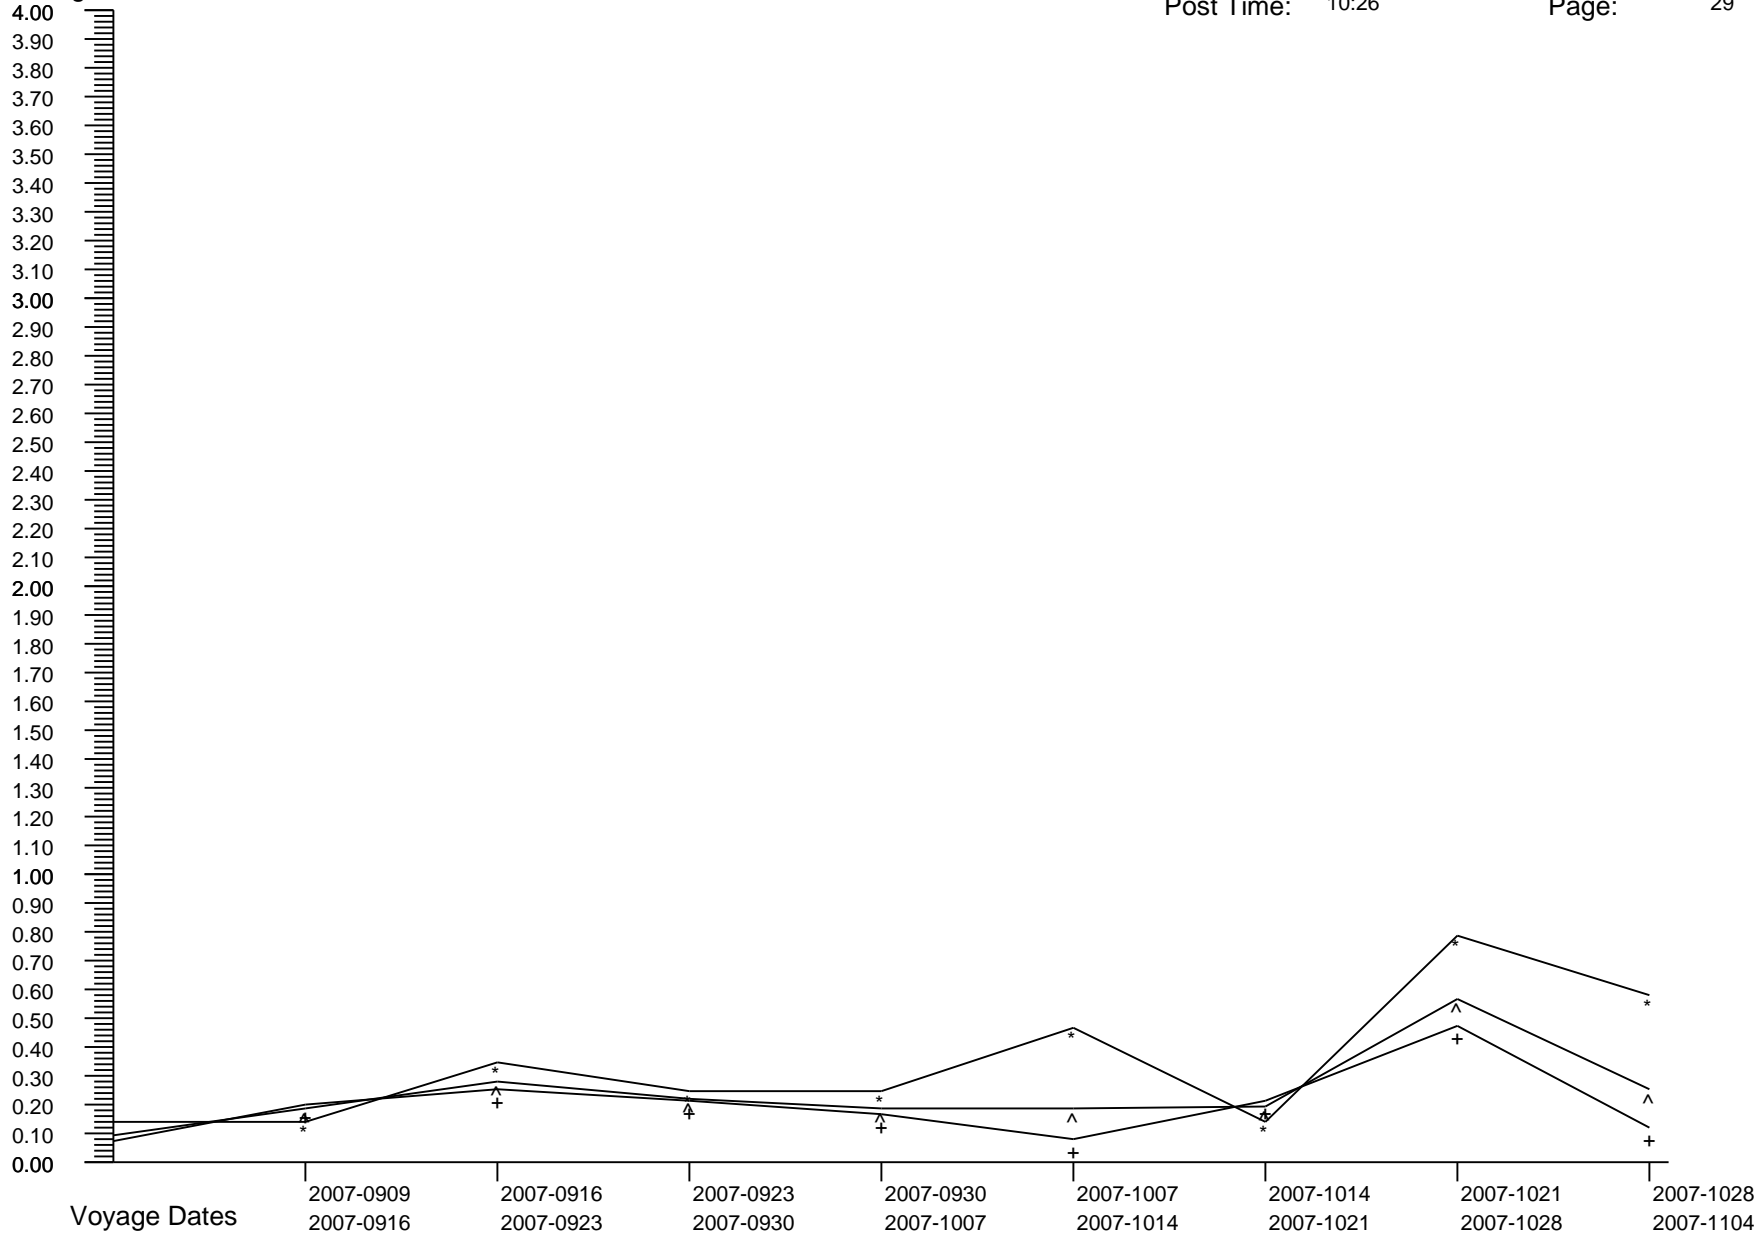

Voyage GI Percentage Summary Graph

Carnival Legend
Post Date: 2009-0603
Post Time: 10:26

Print Date: 2009-0610
Print Time: 19:23
Page: 29

Percentages

Crew Percent:	* =	0.1083	* =	0.3158	* =	0.2139	* =	0.2151	* =	0.4310	* =	0.1073	* =	0.7535	* =	0.5447
Pass Percent:	+ =	0.1667	+ =	0.2199	+ =	0.1787	+ =	0.1307	+ =	0.0440	+ =	0.1777	+ =	0.4427	+ =	0.0896
Comb Percent:	^ =	0.1505	^ =	0.2481	^ =	0.1890	^ =	0.1550	^ =	0.1561	^ =	0.1571	^ =	0.5332	^ =	0.2223