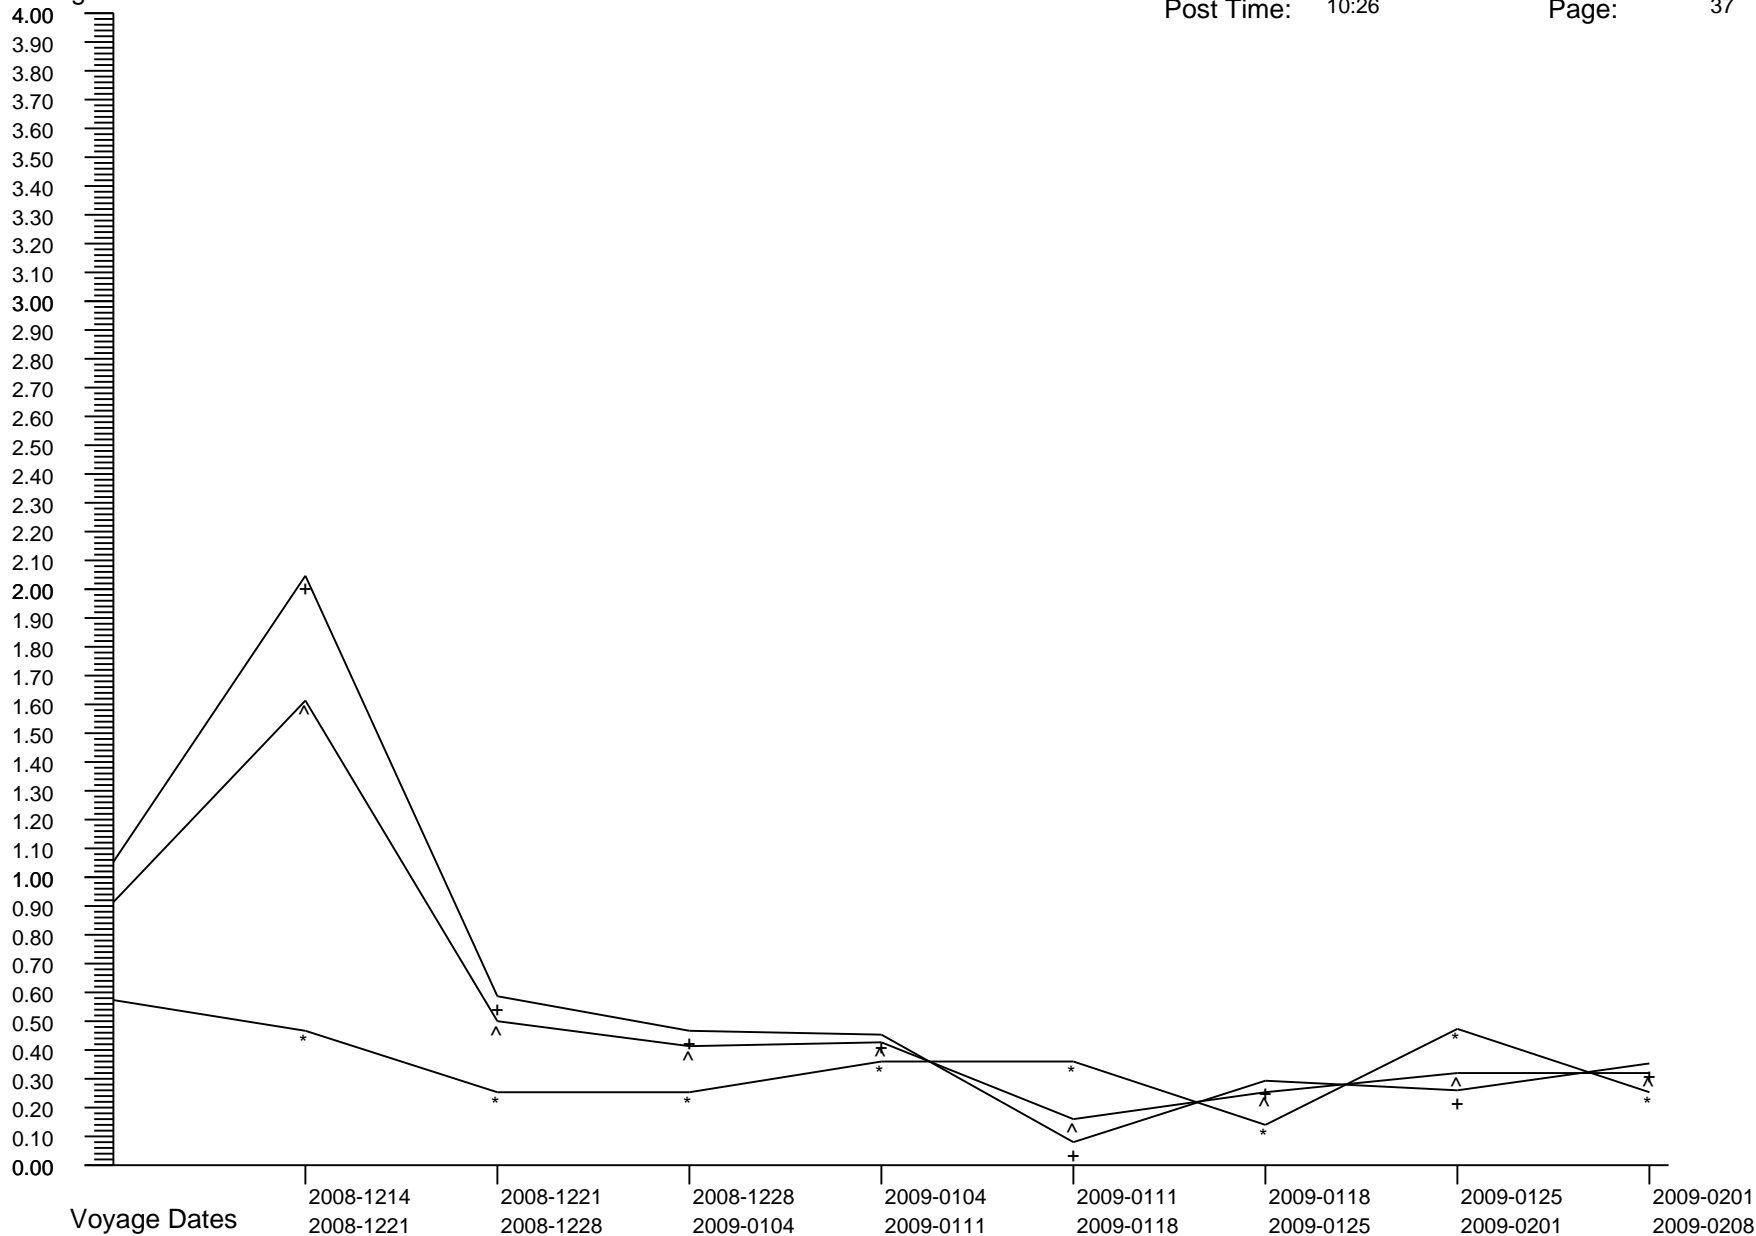

Voyage GI Percentage Summary Graph

Carnival Legend
Post Date: 2009-0603
Post Time: 10:26

Print Date: 2009-0610
Print Time: 19:23
Page: 37

Percentages

Crew Percent:	* =	0.4338	* =	0.2169	* =	0.2169	* =	0.3243	* =	0.3293	* =	0.1099	* =	0.4381	* =	0.2195
Pass Percent:	+ =	2.0156	+ =	0.5551	+ =	0.4356	+ =	0.4232	+ =	0.0454	+ =	0.2630	+ =	0.2239	+ =	0.3173
Comb Percent:	^ =	1.5807	^ =	0.4646	^ =	0.3771	^ =	0.3954	^ =	0.1285	^ =	0.2194	^ =	0.2861	^ =	0.2887