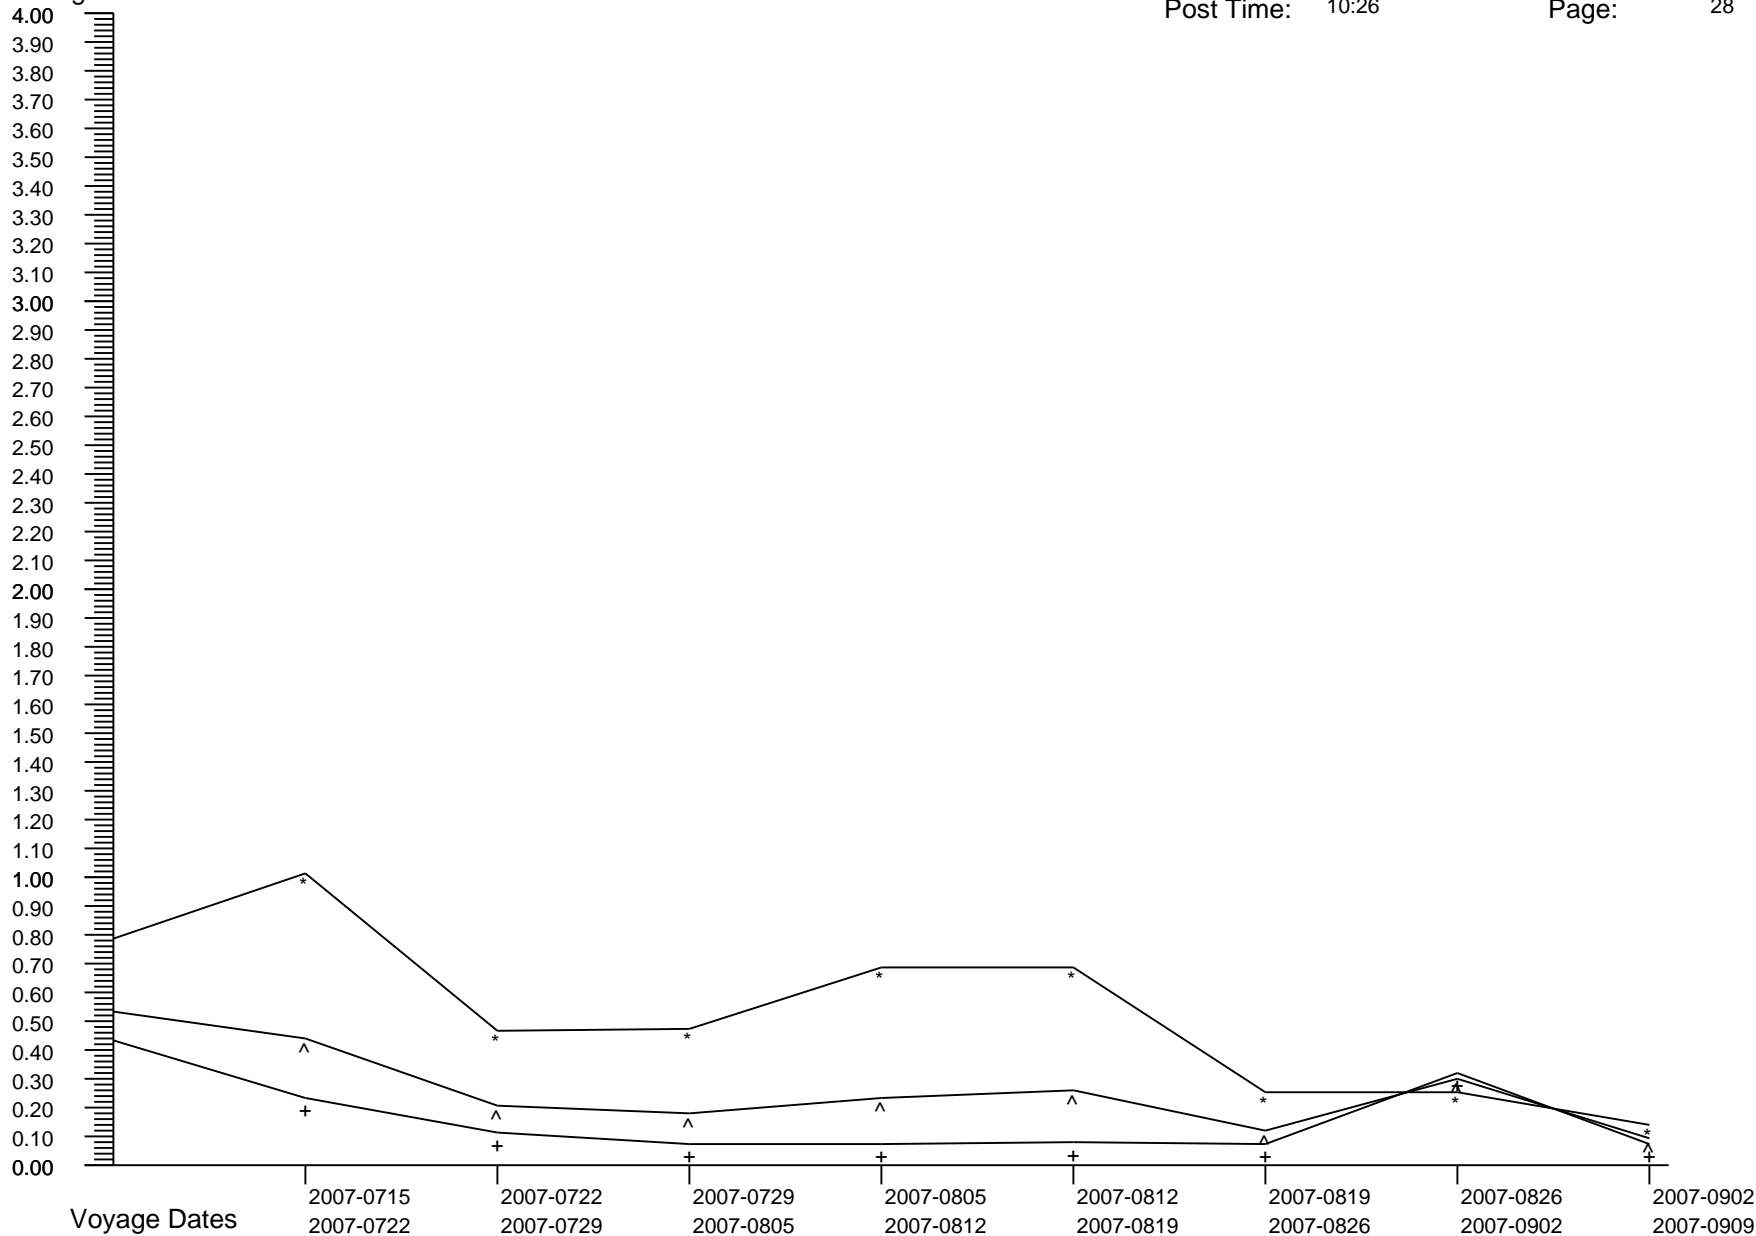

Voyage GI Percentage Summary Graph

Carnival Legend
Post Date: 2009-0603
Post Time: 10:26

Print Date: 2009-0610
Print Time: 19:23
Page: 28

Percentages

Crew Percent:	* =	0.9815	* =	0.4324	* =	0.4367	* =	0.6550	* =	0.6543	* =	0.2191	* =	0.2174	* =	0.1079
Pass Percent:	+ =	0.1988	+ =	0.0770	+ =	0.0392	+ =	0.0392	+ =	0.0467	+ =	0.0405	+ =	0.2881	+ =	0.0431
Comb Percent:	^ =	0.4079	^ =	0.1703	^ =	0.1441	^ =	0.2019	^ =	0.2289	^ =	0.0888	^ =	0.2687	^ =	0.0616