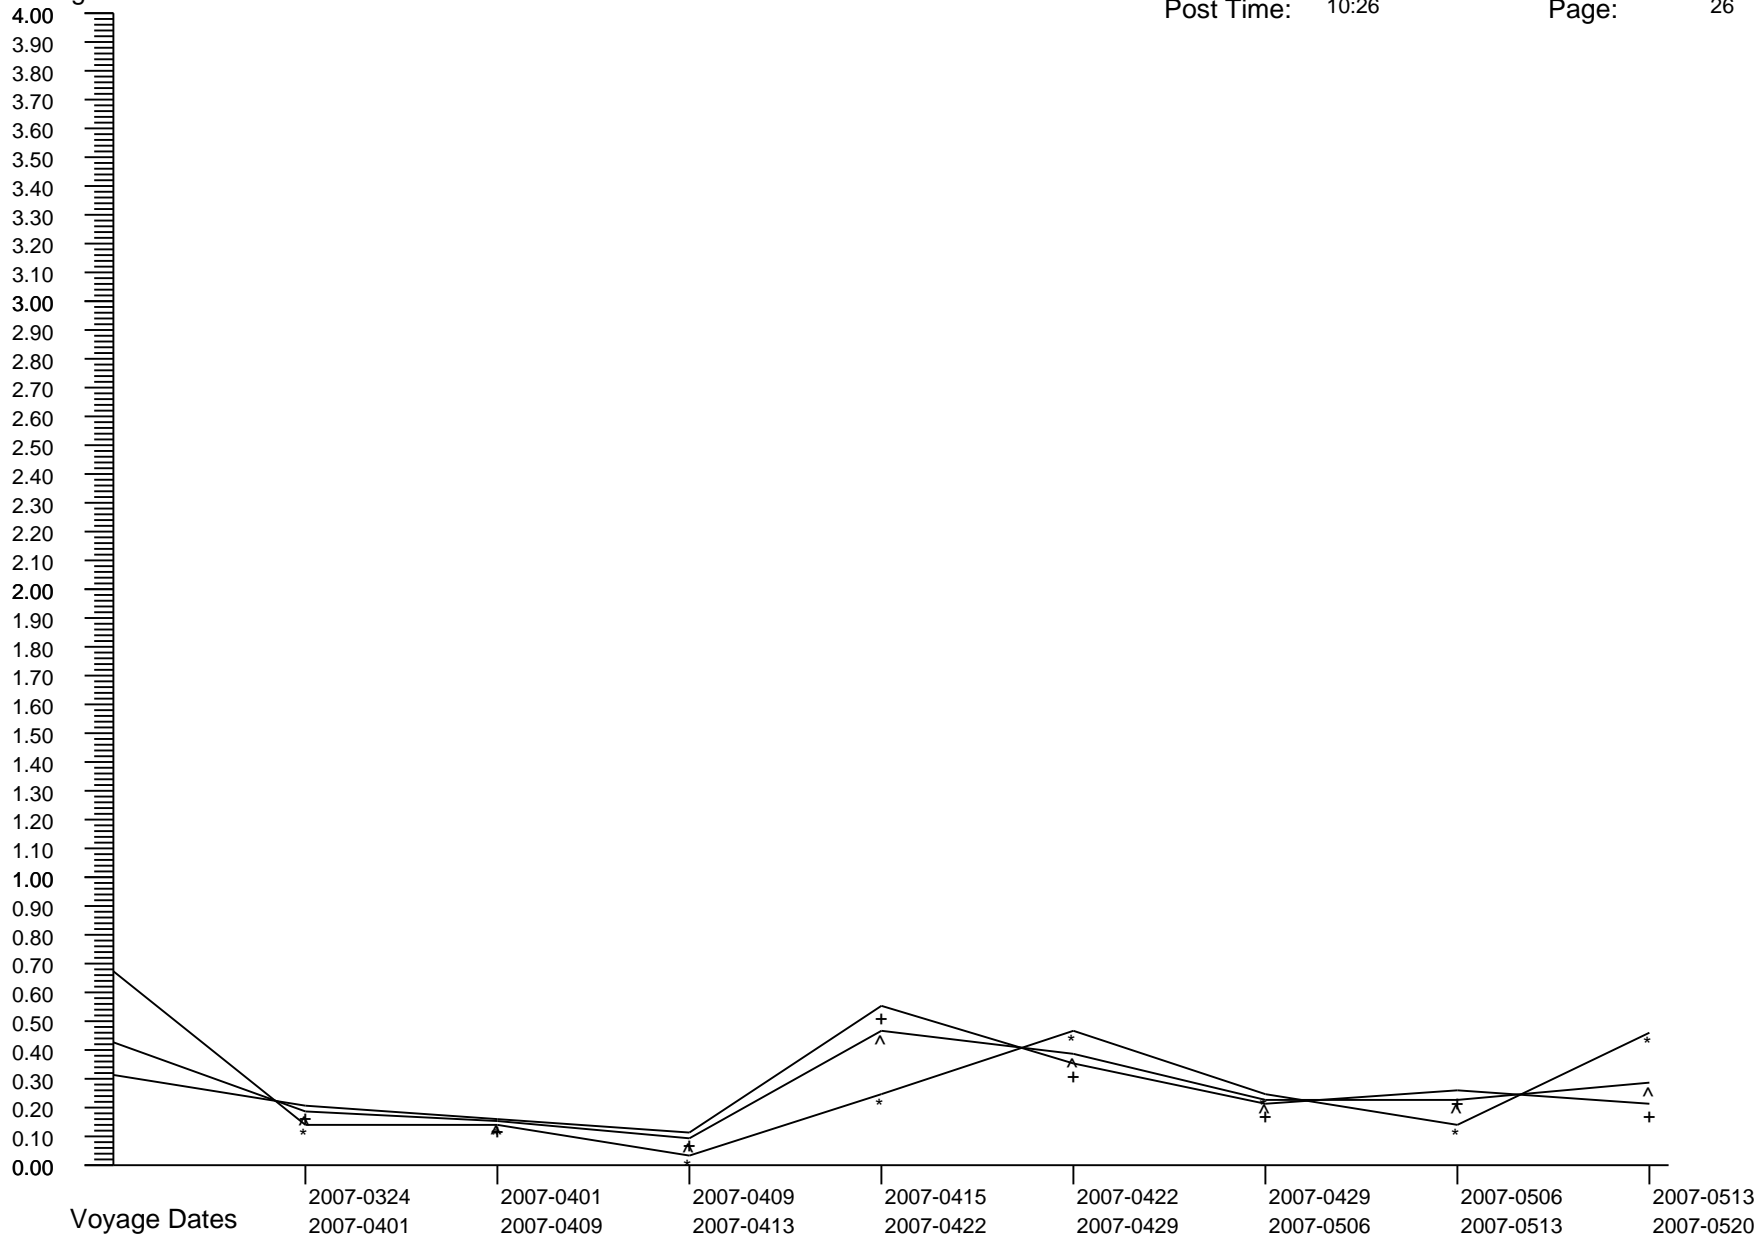

Voyage GI Percentage Summary Graph

Carnival Legend
Post Date: 2009-0603
Post Time: 10:26

Print Date: 2009-0610
Print Time: 19:23
Page: 26

Percentages

Crew Percent:	* =	0.1080	* =	0.1073	* =	0.0000	* =	0.2137	* =	0.4343	* =	0.2153	* =	0.1074	* =	0.4287
Pass Percent:	+ =	0.1704	+ =	0.1242	+ =	0.0812	+ =	0.5226	+ =	0.3173	+ =	0.1824	+ =	0.2250	+ =	0.1790
Comb Percent:	^ =	0.1528	^ =	0.1195	^ =	0.0588	^ =	0.4332	^ =	0.3518	^ =	0.1922	^ =	0.1903	^ =	0.2525