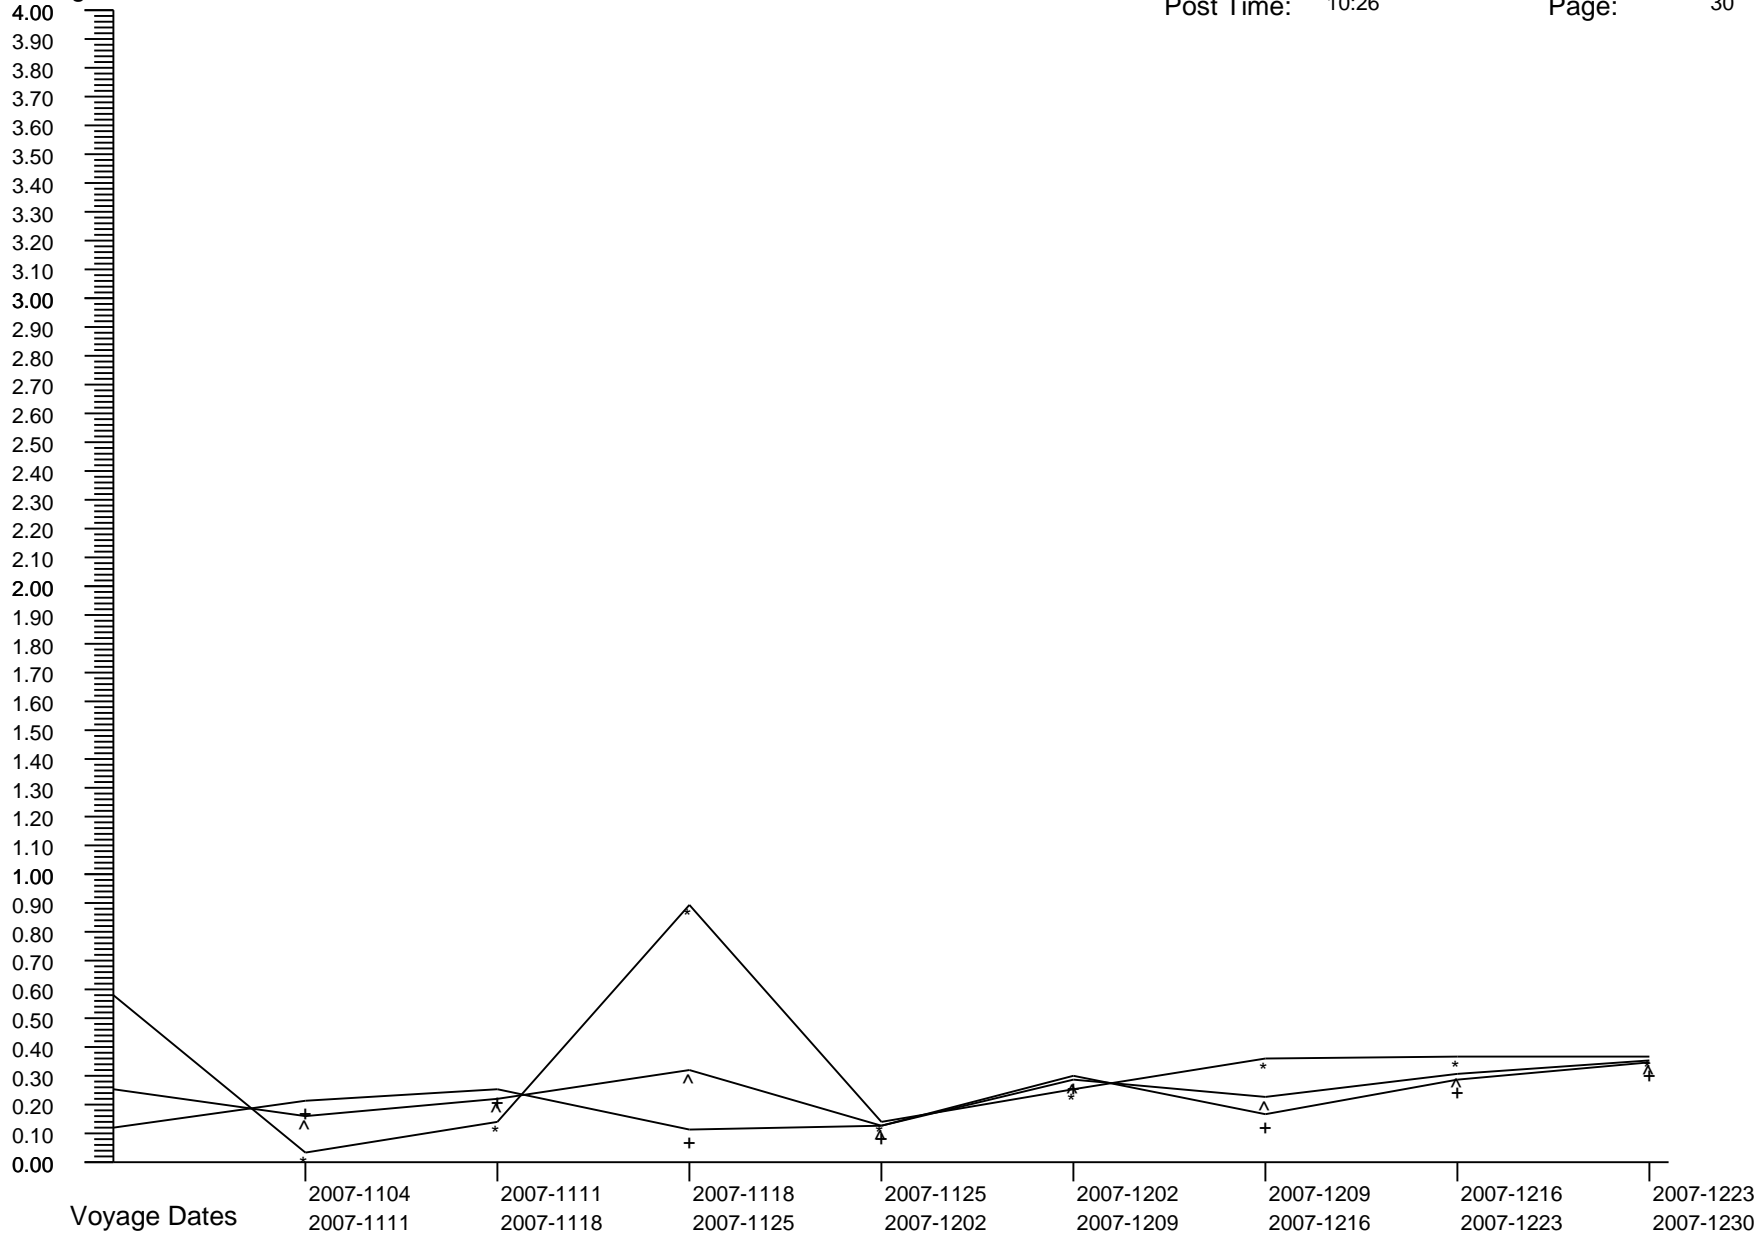

Voyage GI Percentage Summary Graph

Carnival Legend
Post Date: 2009-0603
Post Time: 10:26

Print Date: 2009-0610
Print Time: 19:23
Page: 30

Percentages

Crew Percent:	* =	0.0000	* =	0.1092	* =	0.8621	* =	0.1080	* =	0.2174	* =	0.3297	* =	0.3344	* =	0.3315
Pass Percent:	+ =	0.1821	+ =	0.2209	+ =	0.0791	+ =	0.0914	+ =	0.2674	+ =	0.1346	+ =	0.2524	+ =	0.3166
Comb Percent:	^ =	0.1283	^ =	0.1887	^ =	0.2894	^ =	0.0964	^ =	0.2528	^ =	0.1911	^ =	0.2749	^ =	0.3205