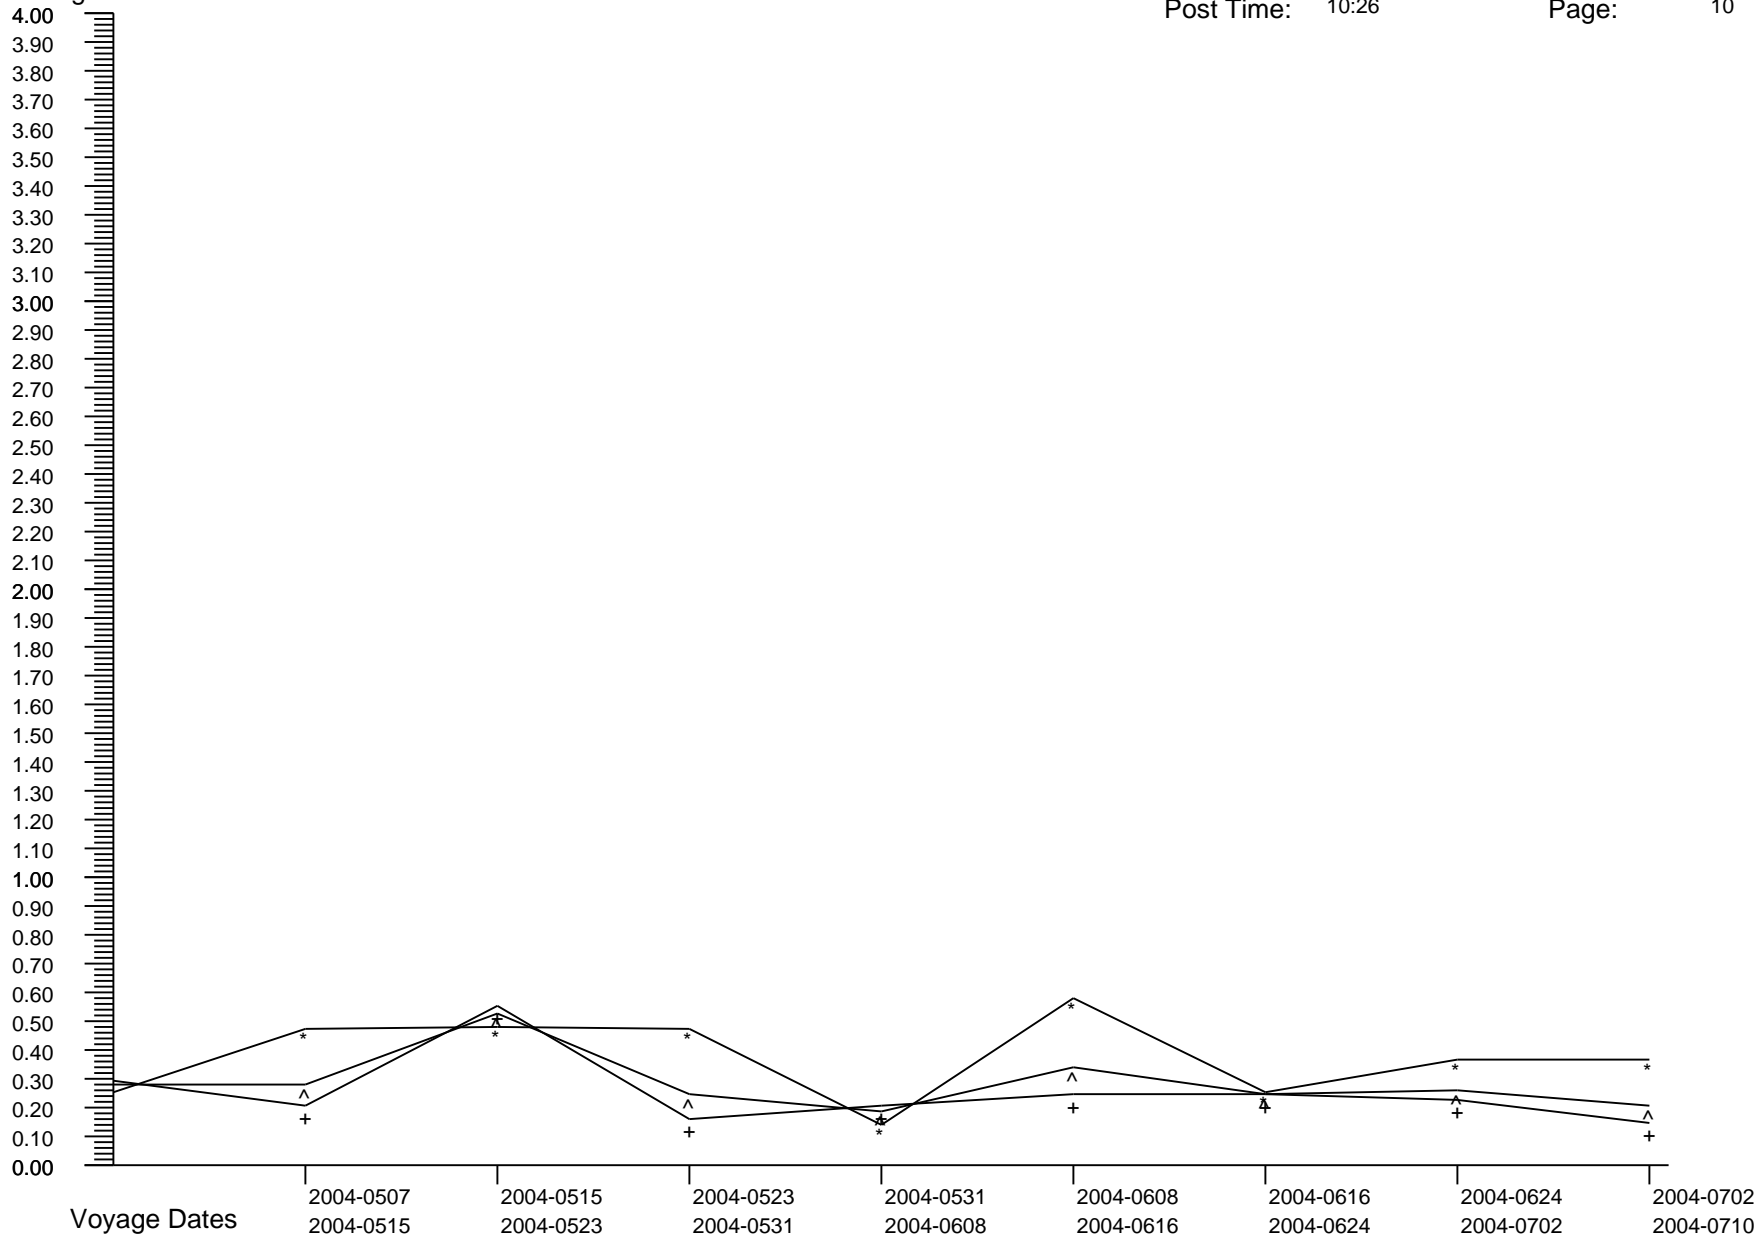

Voyage GI Percentage Summary Graph

Carnival Legend
Post Date: 2009-0603
Post Time: 10:26

Print Date: 2009-0610
Print Time: 19:23
Page: 10

Percentages

Crew Percent:	* =	0.4425	* =	0.4435	* =	0.4372	* =	0.1082	* =	0.5476	* =	0.2195	* =	0.3315	* =	0.3308
Pass Percent:	+ =	0.1703	+ =	0.5170	+ =	0.1268	+ =	0.1720	+ =	0.2119	+ =	0.2120	+ =	0.1942	+ =	0.1156
Comb Percent:	^ =	0.2459	^ =	0.4964	^ =	0.2134	^ =	0.1539	^ =	0.3055	^ =	0.2141	^ =	0.2299	^ =	0.1713