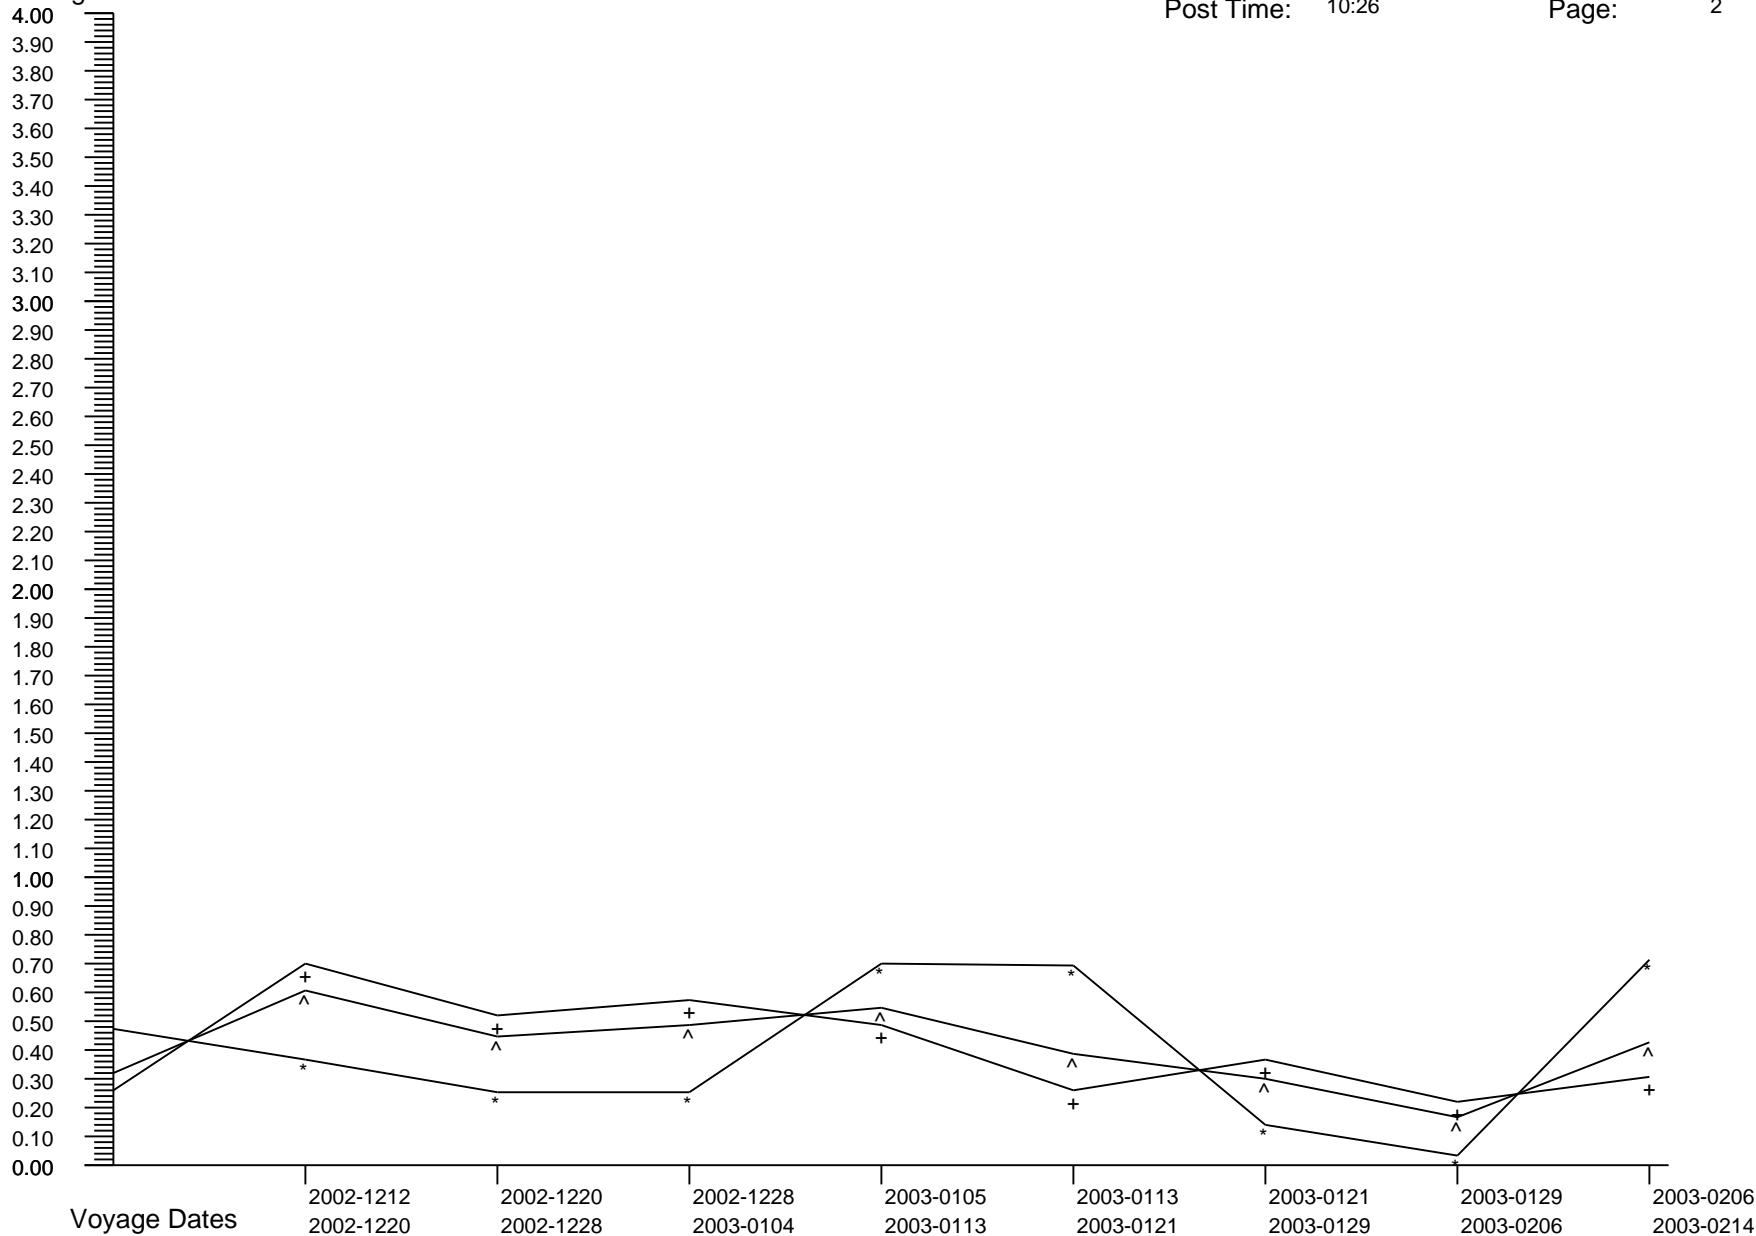

# Voyage GI Percentage Summary Graph

Carnival Legend  
 Post Date: 2009-0603  
 Post Time: 10:26

Print Date: 2009-0610  
 Print Time: 19:23  
 Page: 1

Percentages

Crew Percent:	* =	0.0000	* =	0.7617	* =	0.0000	* =	0.2193	* =	0.4372	* =	0.3308	* =	0.3300	* =	0.4400
Pass Percent:	+ =	0.0491	+ =	0.3406	+ =	0.1360	+ =	0.2701	+ =	0.1817	+ =	0.3128	+ =	0.1791	+ =	0.2235
Comb Percent:	^ =	0.0333	^ =	0.4707	^ =	0.0964	^ =	0.2553	^ =	0.2567	^ =	0.3180	^ =	0.2228	^ =	0.2861

# Voyage GI Percentage Summary Graph

Carnival Legend  
 Post Date: 2009-0603  
 Post Time: 10:26

Print Date: 2009-0610  
 Print Time: 19:23  
 Page: 2

Percentages

Crew Percent:	* =	0.3315	* =	0.2215	* =	0.2205	* =	0.6659	* =	0.6608	* =	0.1100	* =	0.0000	* =	0.6795
Pass Percent:	+ =	0.6699	+ =	0.4895	+ =	0.5379	+ =	0.4511	+ =	0.2262	+ =	0.3308	+ =	0.1854	+ =	0.2759
Comb Percent:	^ =	0.5725	^ =	0.4127	^ =	0.4513	^ =	0.5131	^ =	0.3528	^ =	0.2645	^ =	0.1308	^ =	0.3924