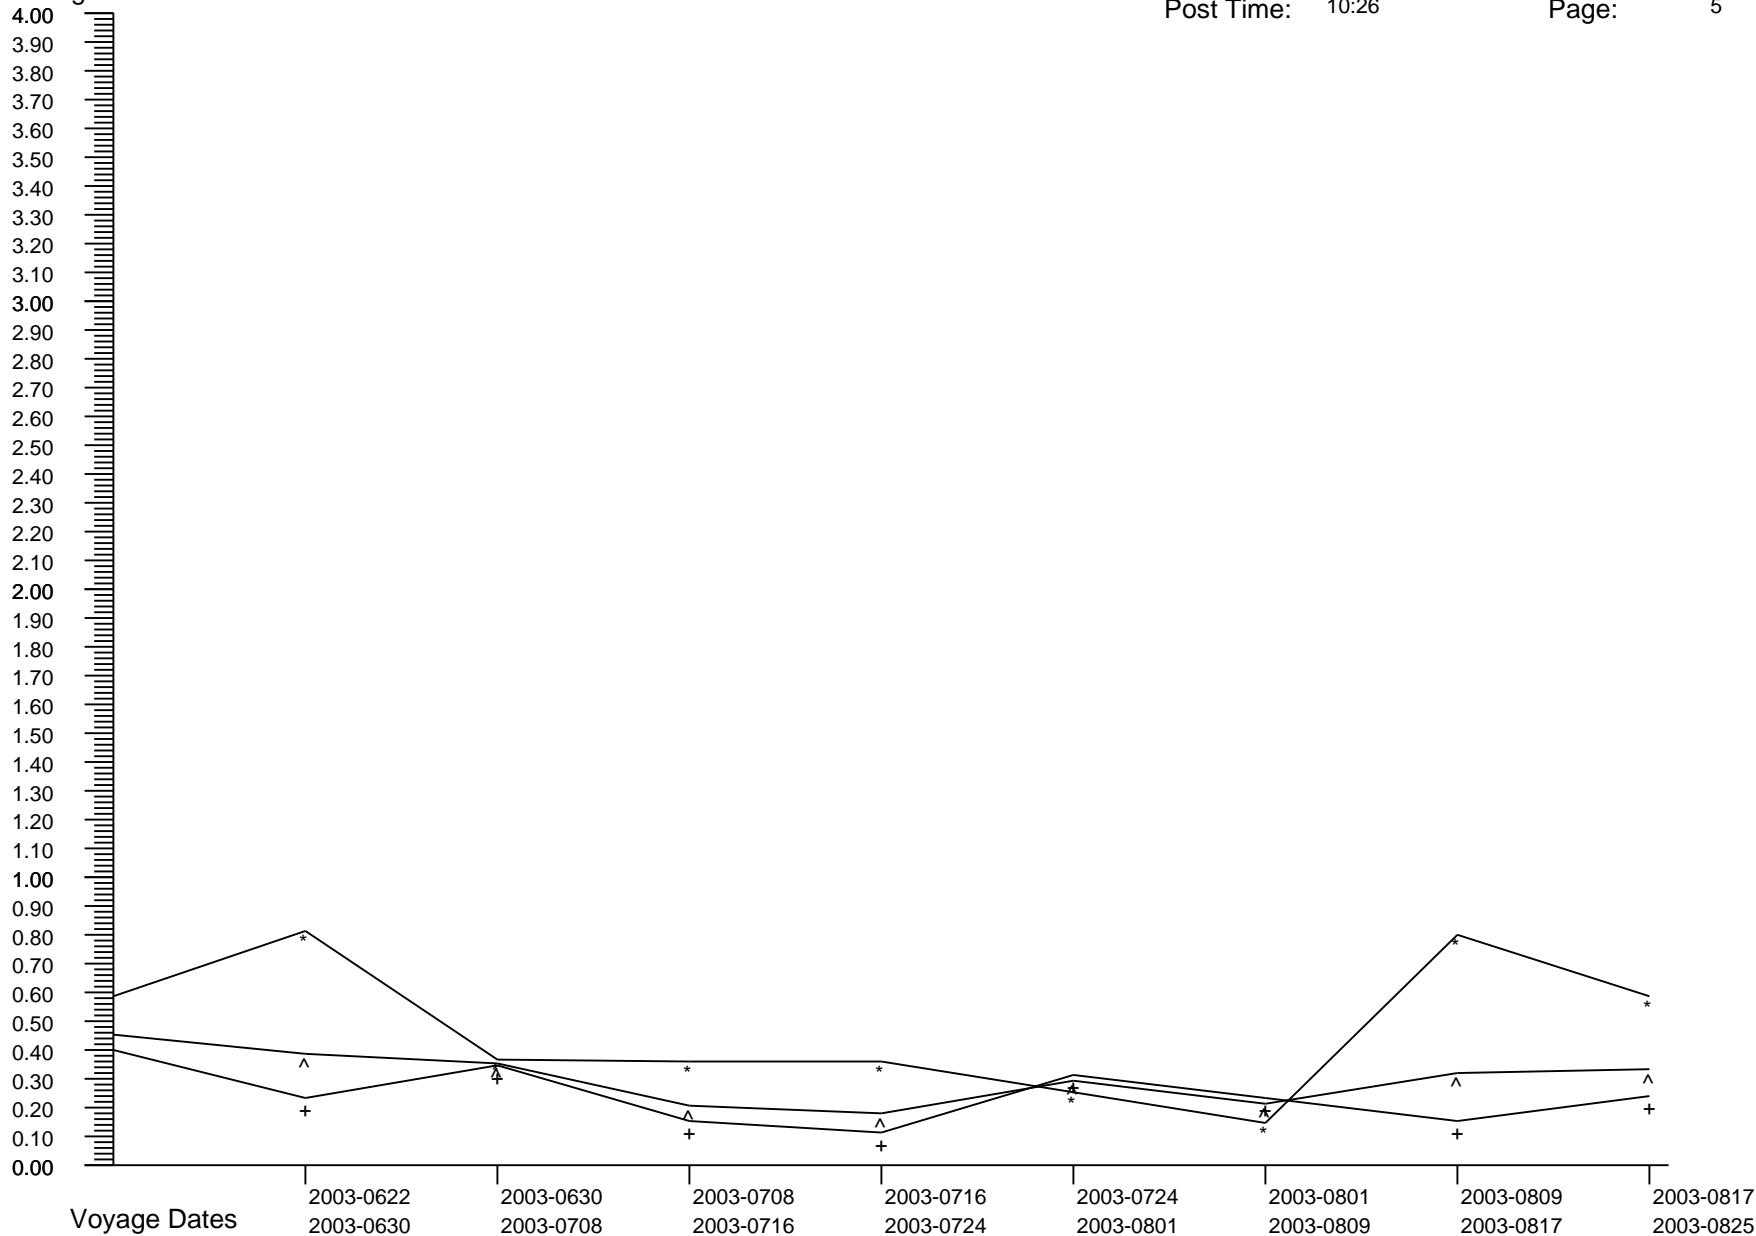

Voyage GI Percentage Summary Graph

Carnival Legend
Post Date: 2009-0603
Post Time: 10:26

Print Date: 2009-0610
Print Time: 19:23
Page: 5

Percentages

Crew Percent:	* =	0.7795	* =	0.3304	* =	0.3254	* =	0.3272	* =	0.2183	* =	0.1103	* =	0.7692	* =	0.5501
Pass Percent:	+ =	0.1996	+ =	0.3162	+ =	0.1211	+ =	0.0802	+ =	0.2770	+ =	0.2010	+ =	0.1174	+ =	0.2057
Comb Percent:	^ =	0.3526	^ =	0.3200	^ =	0.1765	^ =	0.1465	^ =	0.2614	^ =	0.1767	^ =	0.2885	^ =	0.2994