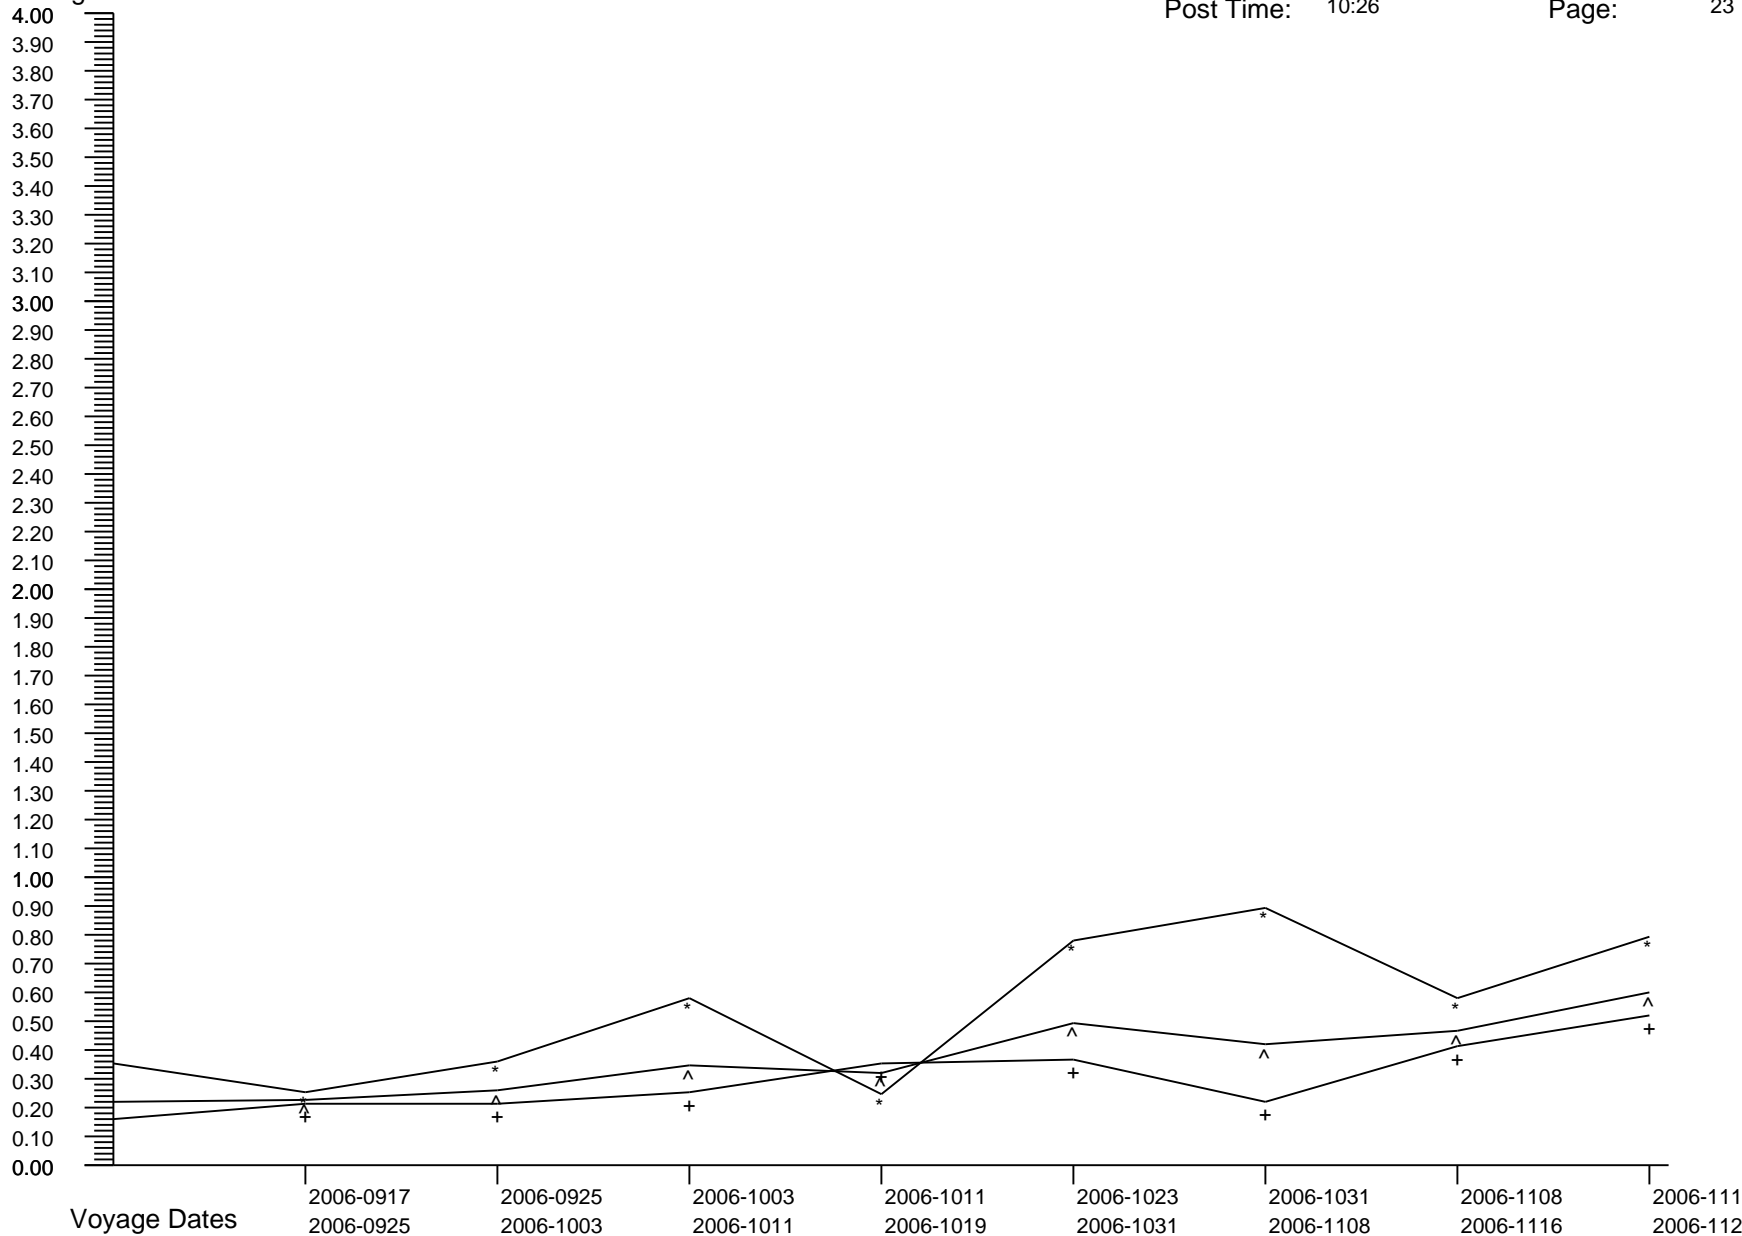

Voyage GI Percentage Summary Graph

Carnival Legend
Post Date: 2009-0603
Post Time: 10:26

Print Date: 2009-0610
Print Time: 19:23
Page: 23

Percentages

Crew Percent:	* =	0.2167	* =	0.3293	* =	0.5459	* =	0.2153	* =	0.7463	* =	0.8611	* =	0.5464	* =	0.7576
Pass Percent:	+ =	0.1809	+ =	0.1821	+ =	0.2224	+ =	0.3182	+ =	0.3308	+ =	0.1840	+ =	0.3819	+ =	0.4895
Comb Percent:	^ =	0.1914	^ =	0.2252	^ =	0.3161	^ =	0.2876	^ =	0.4584	^ =	0.3867	^ =	0.4319	^ =	0.5676