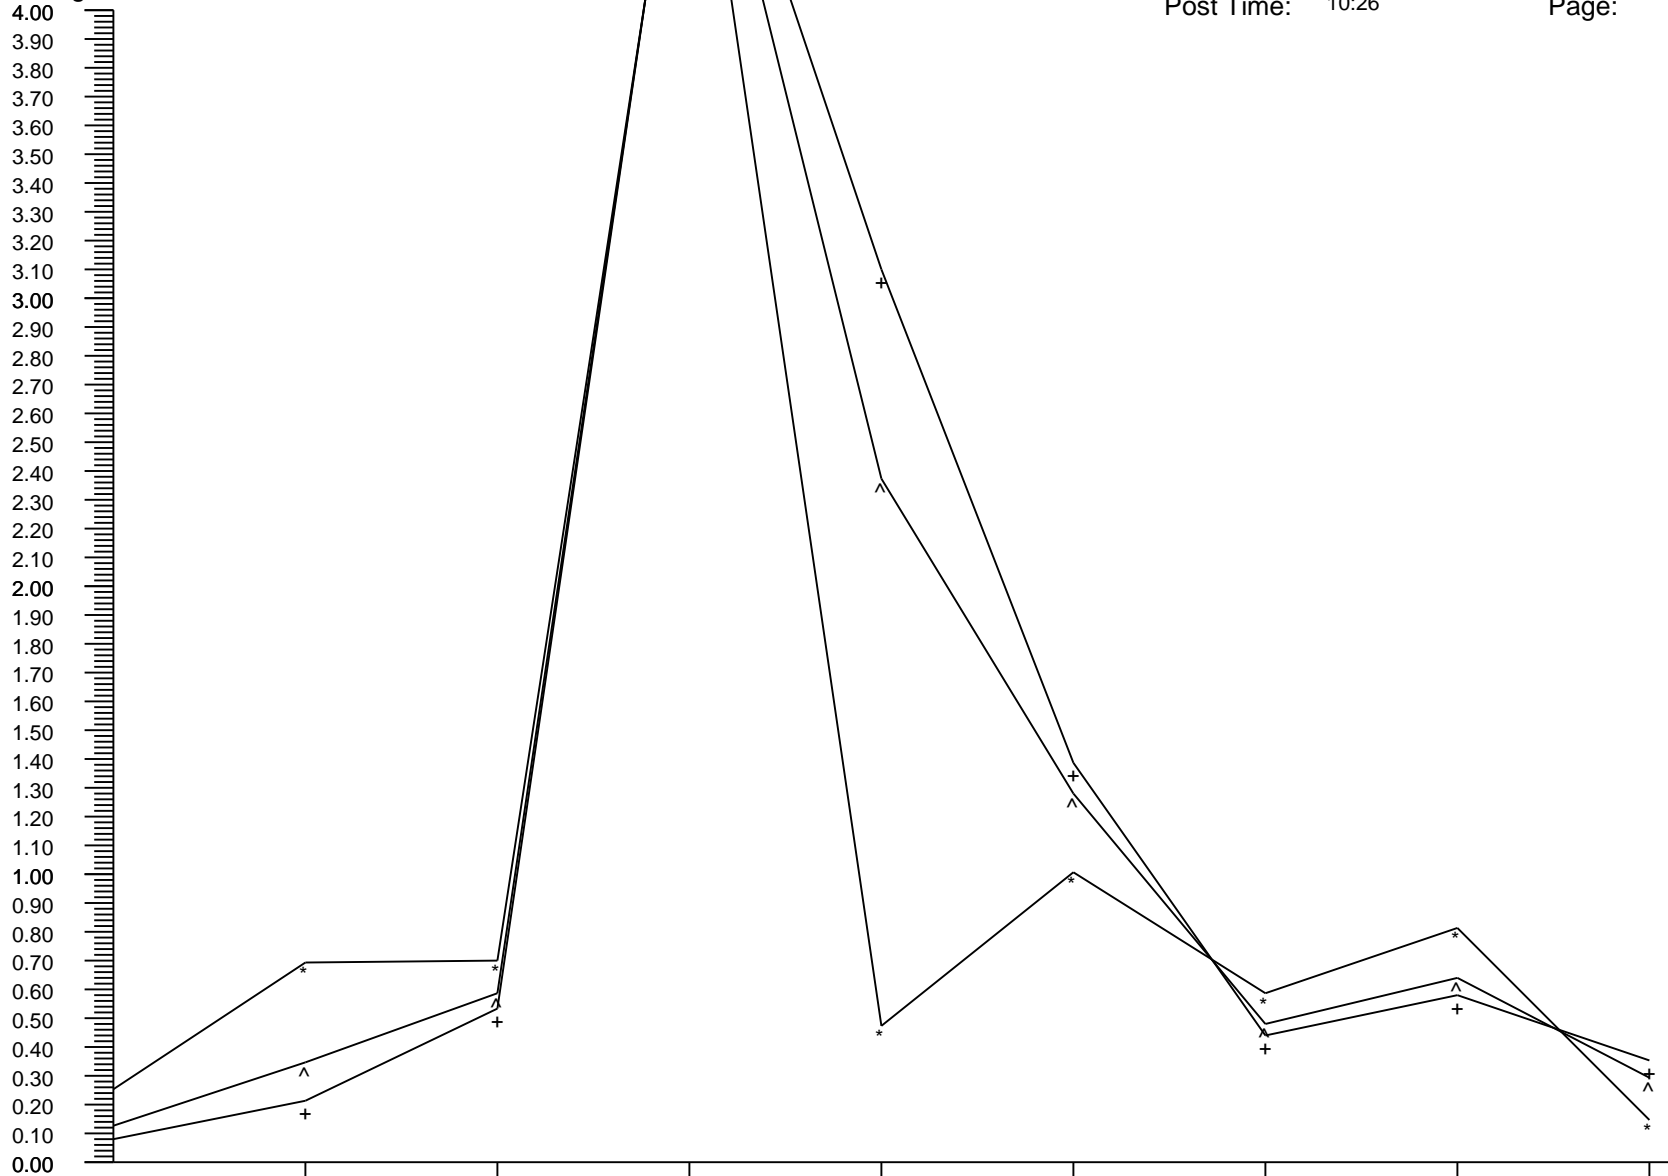

Voyage GI Percentage Summary Graph

Carnival Legend
Post Date: 2009-0603
Post Time: 10:26

Print Date: 2009-0610
Print Time: 19:23
Page: 7

Percentages

Voyage Dates

Crew Percent:	* =	0.6586	* =	0.6652	* =	5.0000	* =	0.4381	* =	0.9751	* =	0.5501	* =	0.7769	* =	0.1104
Pass Percent:	+ =	0.1779	+ =	0.5032	+ =	5.0463	+ =	3.0698	+ =	1.3549	+ =	0.4067	+ =	0.5460	+ =	0.3183
Comb Percent:	^ =	0.3165	^ =	0.5505	^ =	5.0327	^ =	2.3397	^ =	1.2457	^ =	0.4484	^ =	0.6094	^ =	0.2632

Carnival Legend