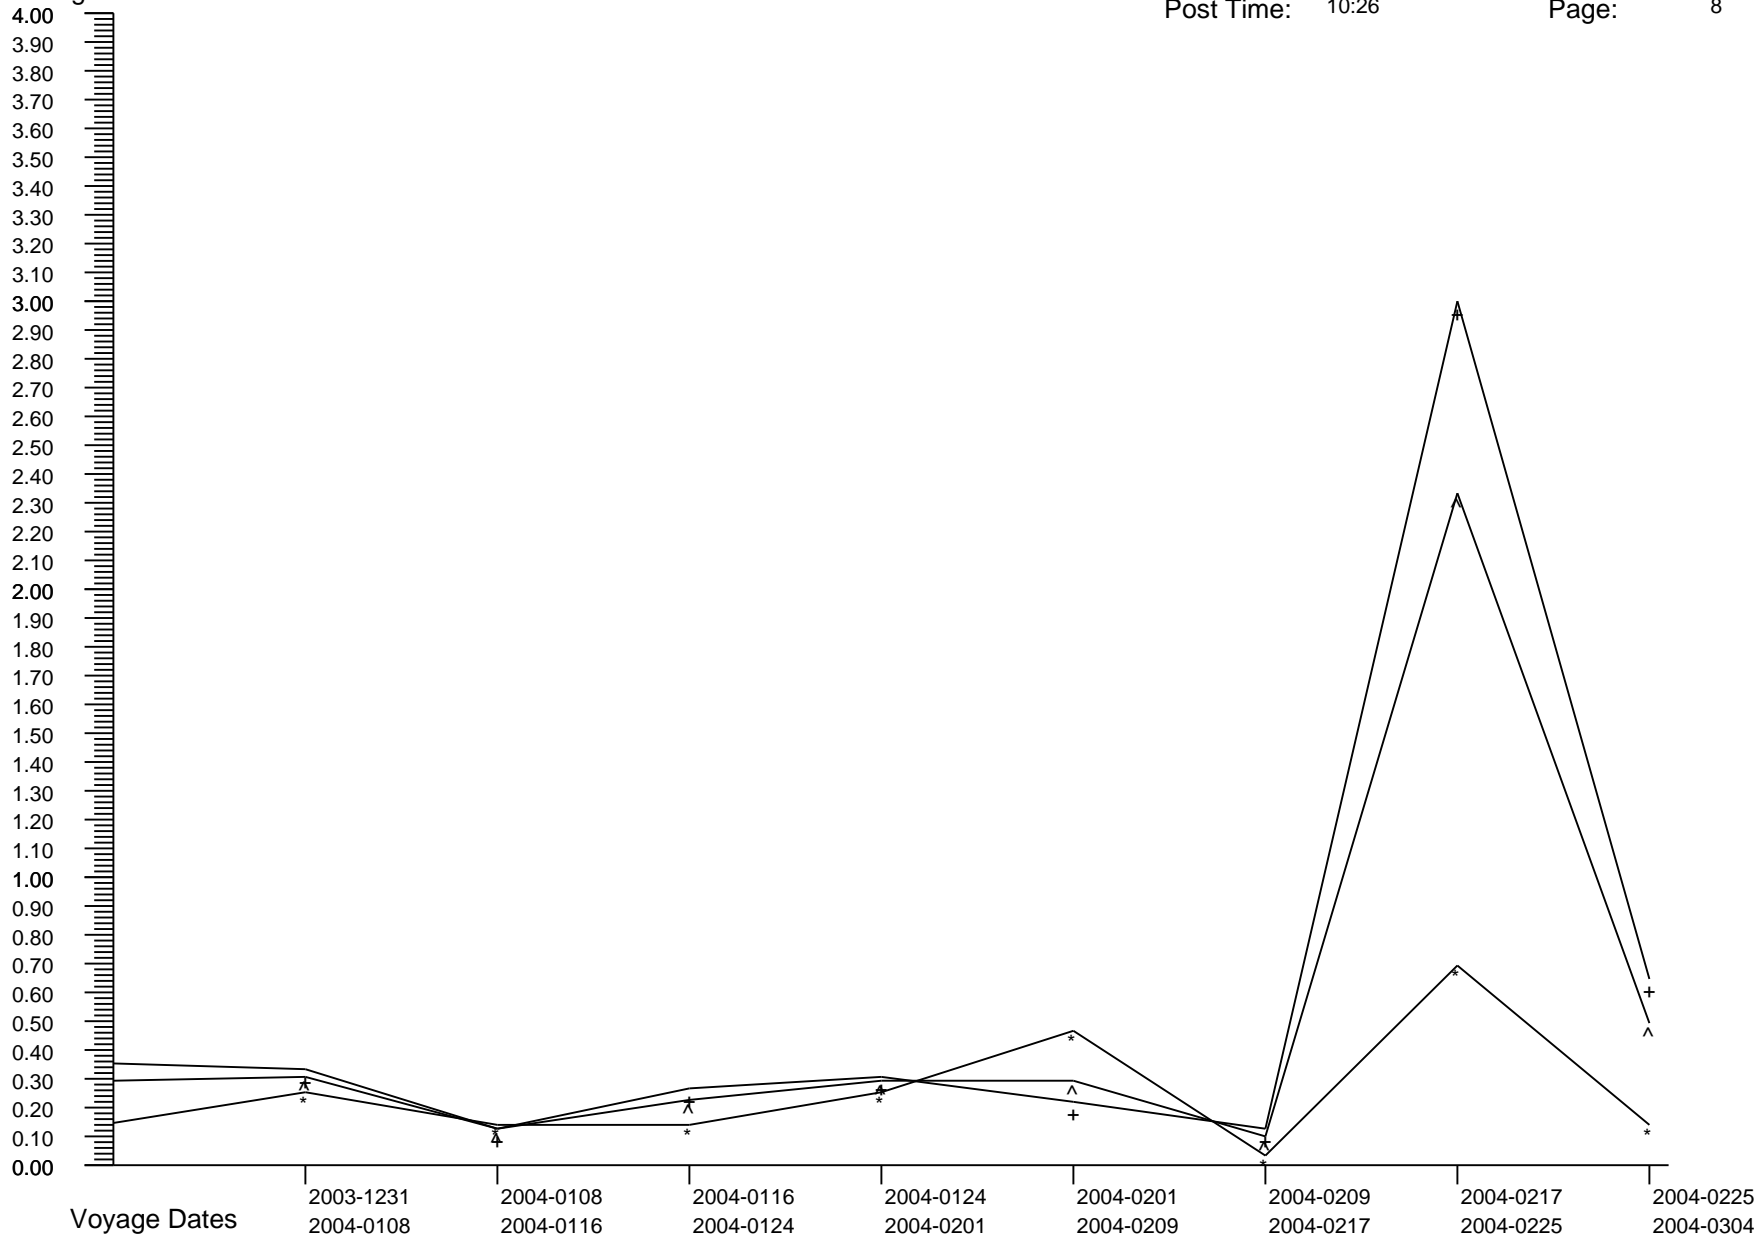

Voyage GI Percentage Summary Graph

Carnival Legend
Post Date: 2009-0603
Post Time: 10:26

Print Date: 2009-0610
Print Time: 19:23
Page: 8

Percentages

Crew Percent:	* =	0.2203	* =	0.1100	* =	0.1095	* =	0.2195	* =	0.4324	* =	0.0000	* =	0.6586	* =	0.1094
Pass Percent:	+ =	0.2974	+ =	0.0900	+ =	0.2314	+ =	0.2725	+ =	0.1862	+ =	0.0916	+ =	2.9690	+ =	0.6126
Comb Percent:	^ =	0.2759	^ =	0.0958	^ =	0.1952	^ =	0.2570	^ =	0.2603	^ =	0.0647	^ =	2.2974	^ =	0.4611