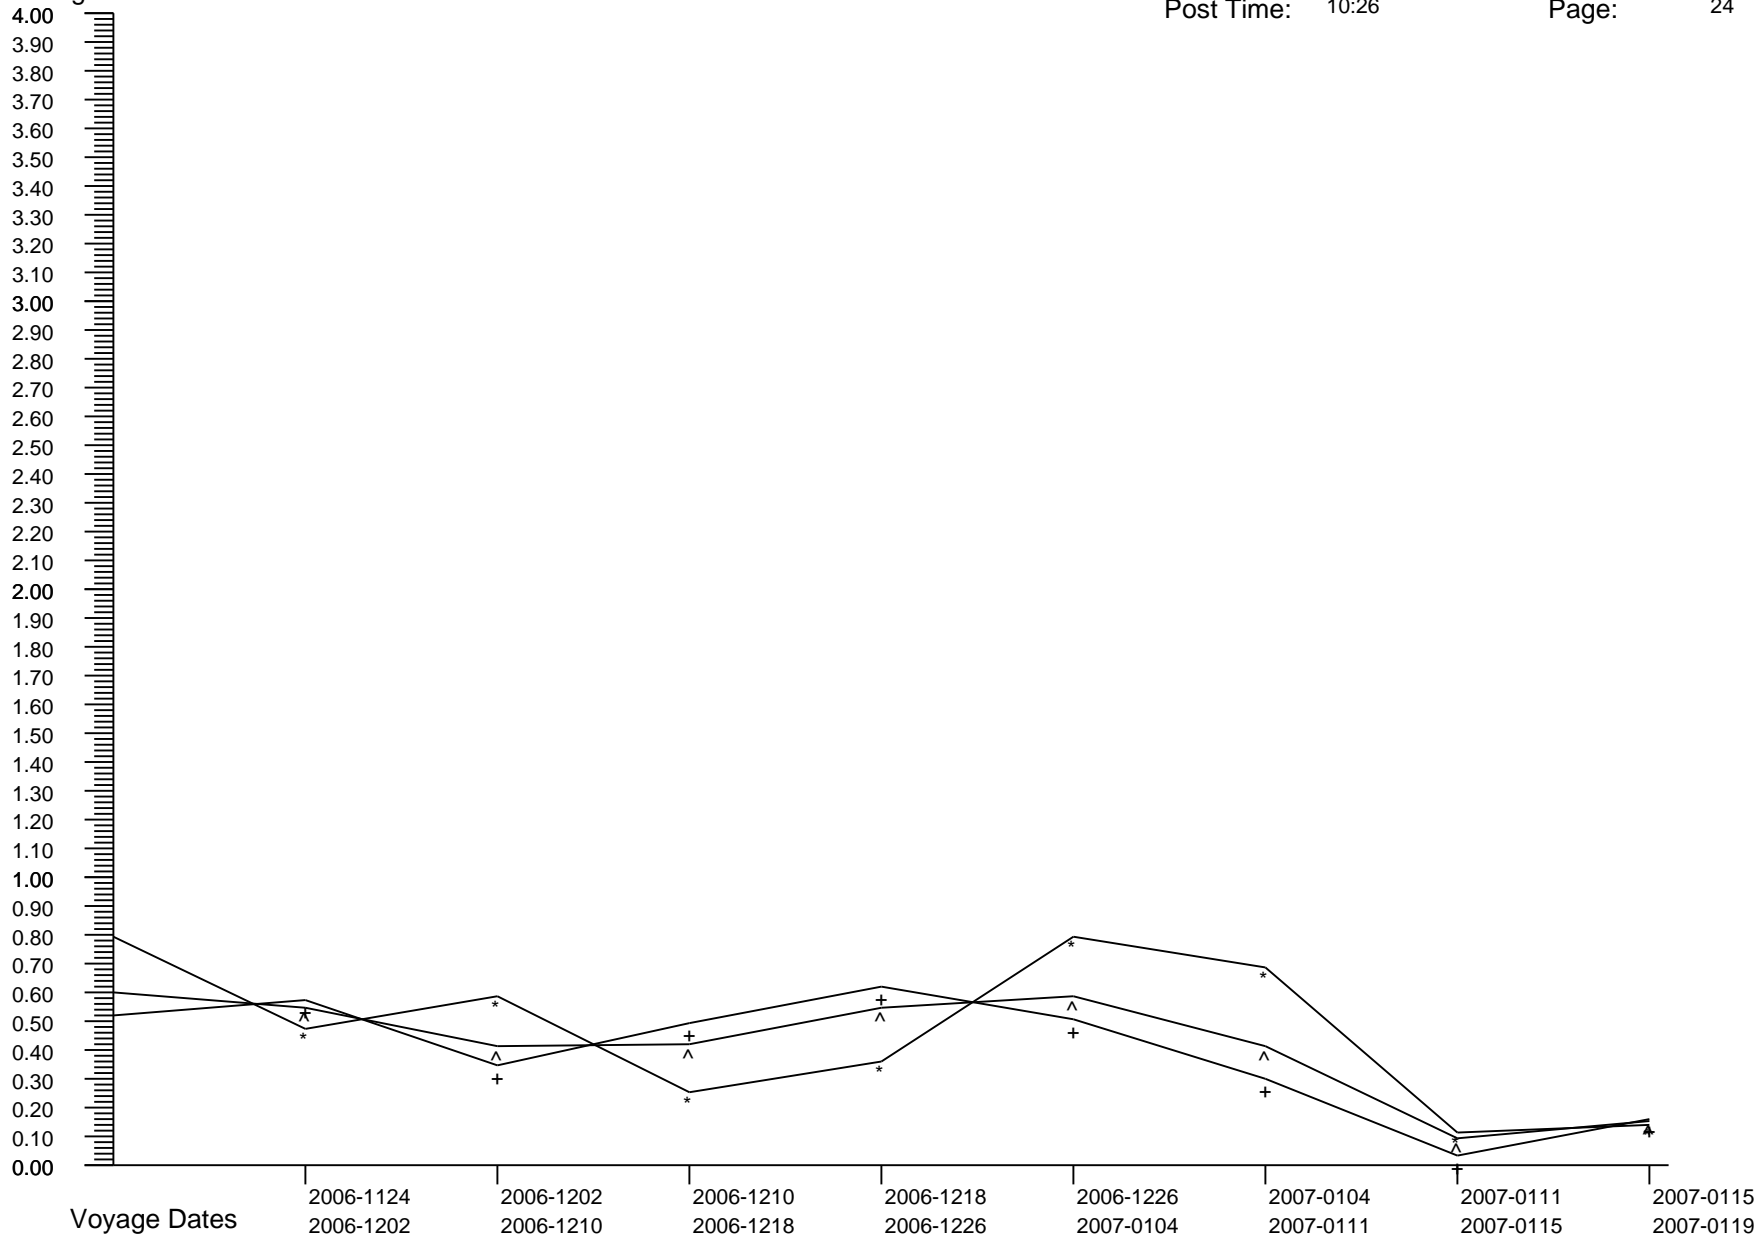

Voyage GI Percentage Summary Graph

Carnival Legend
Post Date: 2009-0603
Post Time: 10:26

Print Date: 2009-0610
Print Time: 19:23
Page: 24

Percentages

Crew Percent:	* =	0.4396	* =	0.5501	* =	0.2176	* =	0.3272	* =	0.7592	* =	0.6522	* =	0.0805	* =	0.1081
Pass Percent:	+ =	0.5393	+ =	0.3143	+ =	0.4575	+ =	0.5895	+ =	0.4760	+ =	0.2670	+ =	0.0000	+ =	0.1278
Comb Percent:	^ =	0.5104	^ =	0.3827	^ =	0.3865	^ =	0.5164	^ =	0.5518	^ =	0.3789	^ =	0.0588	^ =	0.1222