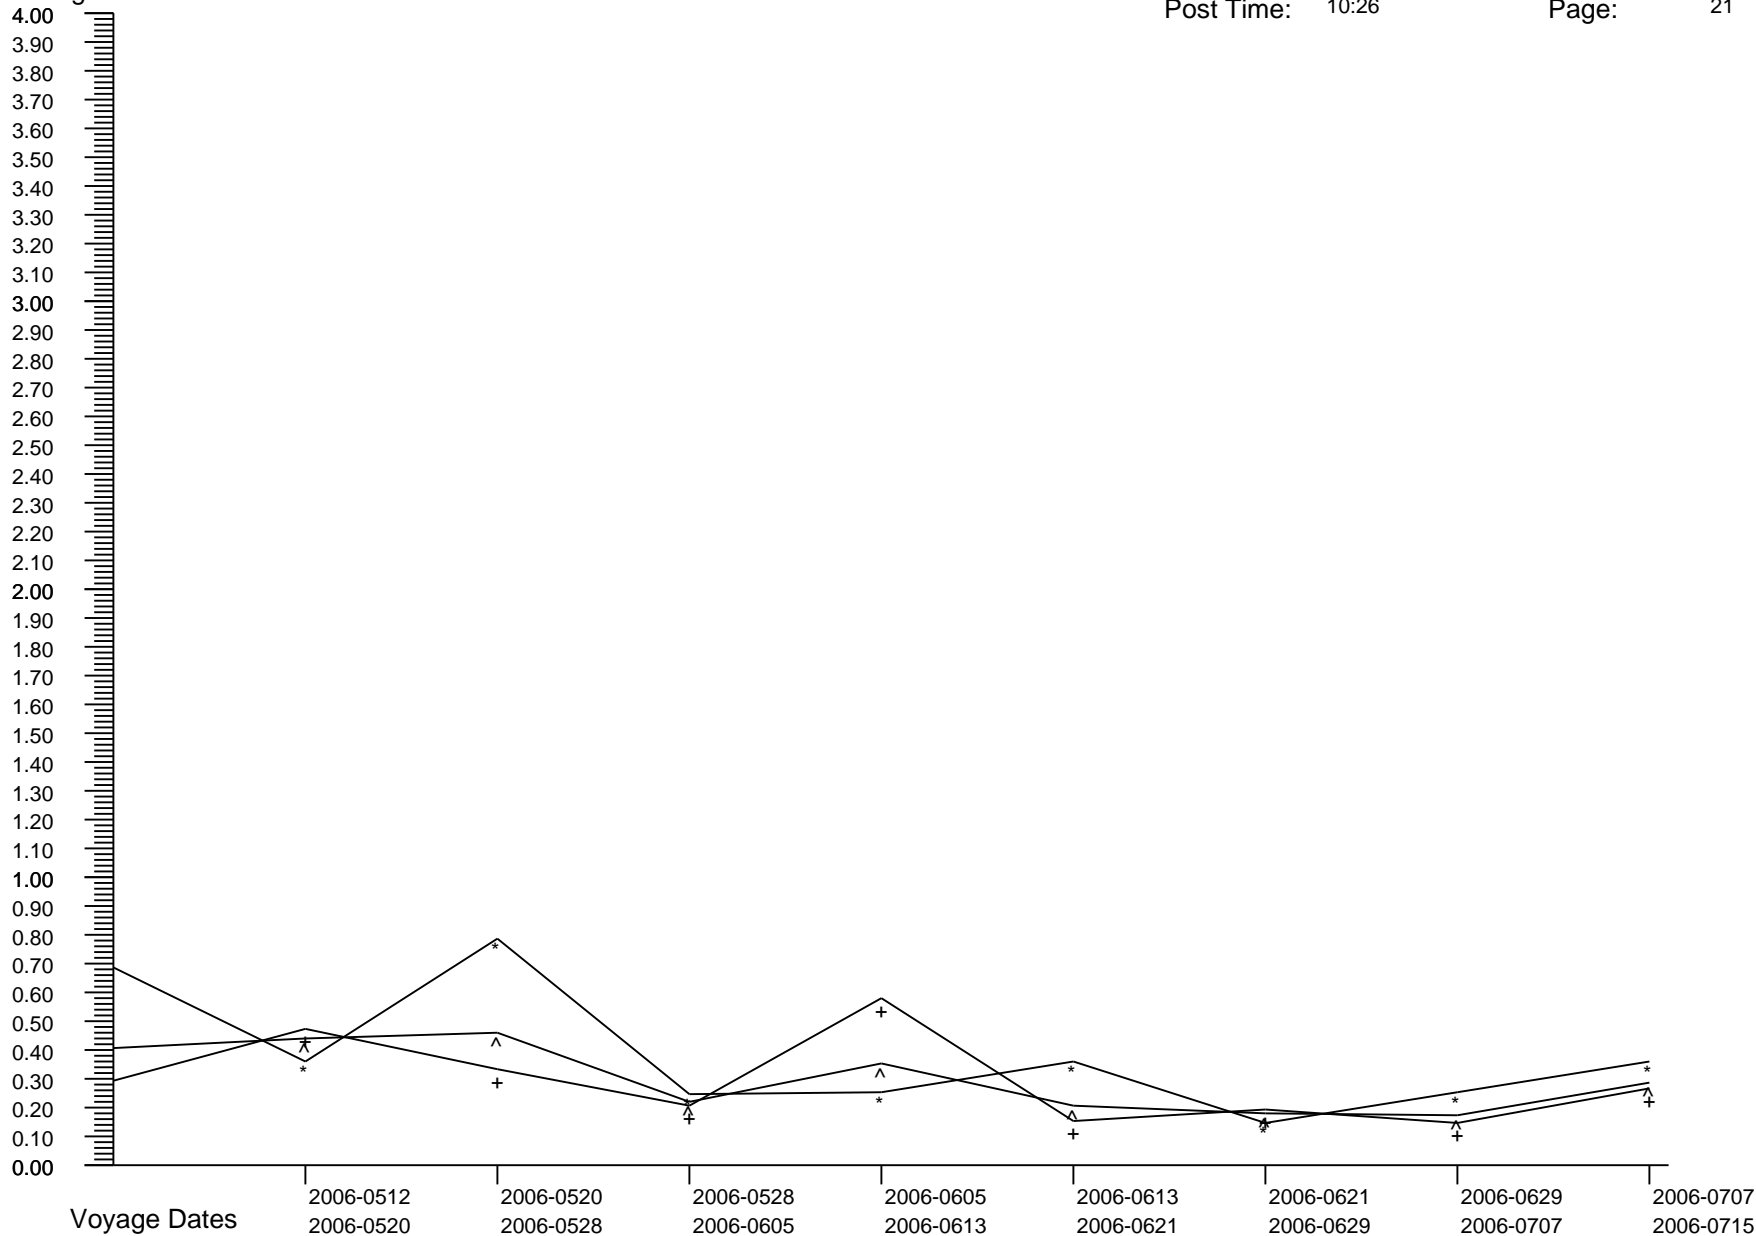

Voyage GI Percentage Summary Graph

Carnival Legend
Post Date: 2009-0603
Post Time: 10:26

Print Date: 2009-0610
Print Time: 19:23
Page: 21

Percentages

Crew Percent:	* =	0.3286	* =	0.7535	* =	0.2153	* =	0.2231	* =	0.3264	* =	0.1110	* =	0.2186	* =	0.3257
Pass Percent:	+ =	0.4374	+ =	0.2969	+ =	0.1725	+ =	0.5453	+ =	0.1207	+ =	0.1619	+ =	0.1162	+ =	0.2320
Comb Percent:	^ =	0.4064	^ =	0.4259	^ =	0.1847	^ =	0.3167	^ =	0.1763	^ =	0.1483	^ =	0.1430	^ =	0.2566