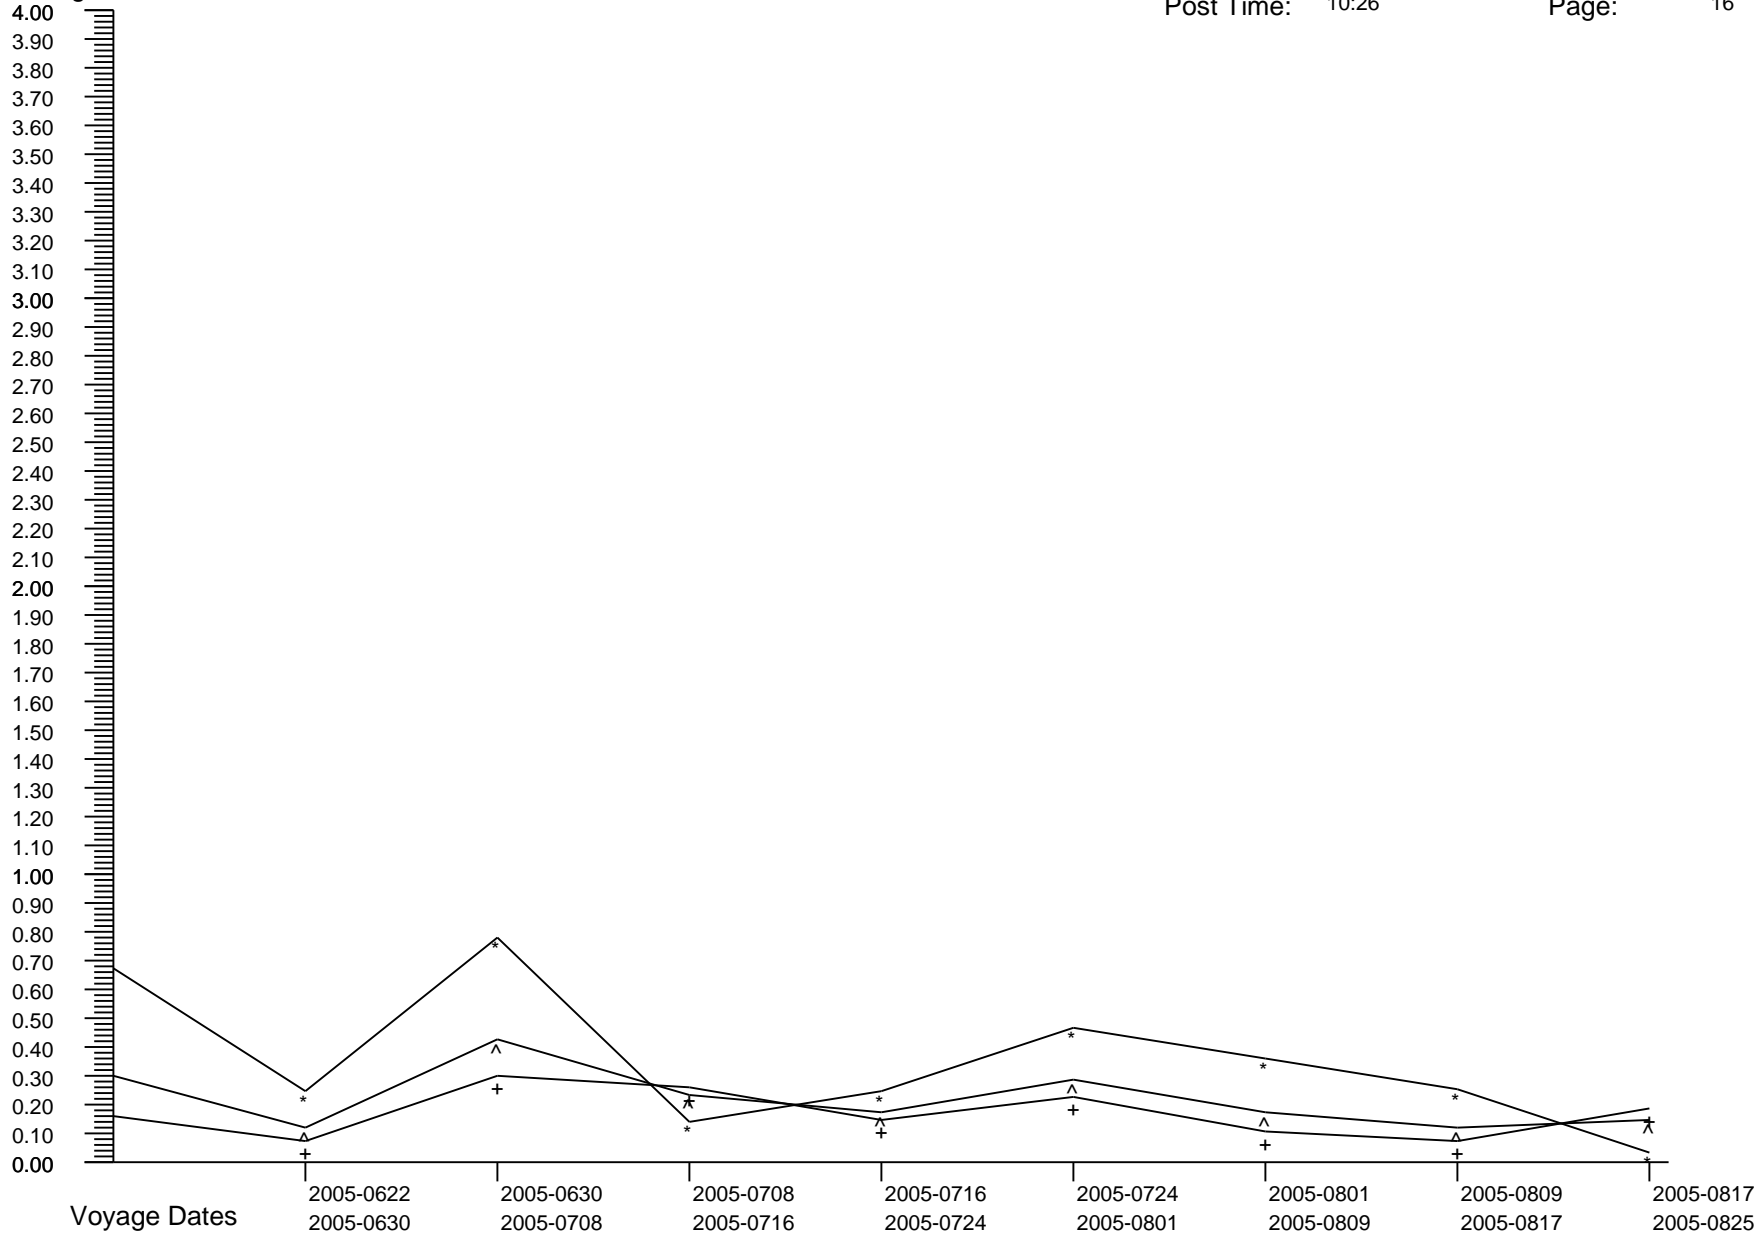

Voyage GI Percentage Summary Graph

Carnival Legend
Post Date: 2009-0603
Post Time: 10:26

Print Date: 2009-0610
Print Time: 19:23
Page: 16

Percentages

Crew Percent:	* =	0.2137	* =	0.7487	* =	0.1087	* =	0.2155	* =	0.4343	* =	0.3247	* =	0.2186	* =	0.0000
Pass Percent:	+ =	0.0395	+ =	0.2695	+ =	0.2295	+ =	0.1154	+ =	0.1905	+ =	0.0764	+ =	0.0386	+ =	0.1528
Comb Percent:	^ =	0.0865	^ =	0.3964	^ =	0.1981	^ =	0.1417	^ =	0.2538	^ =	0.1411	^ =	0.0855	^ =	0.1131