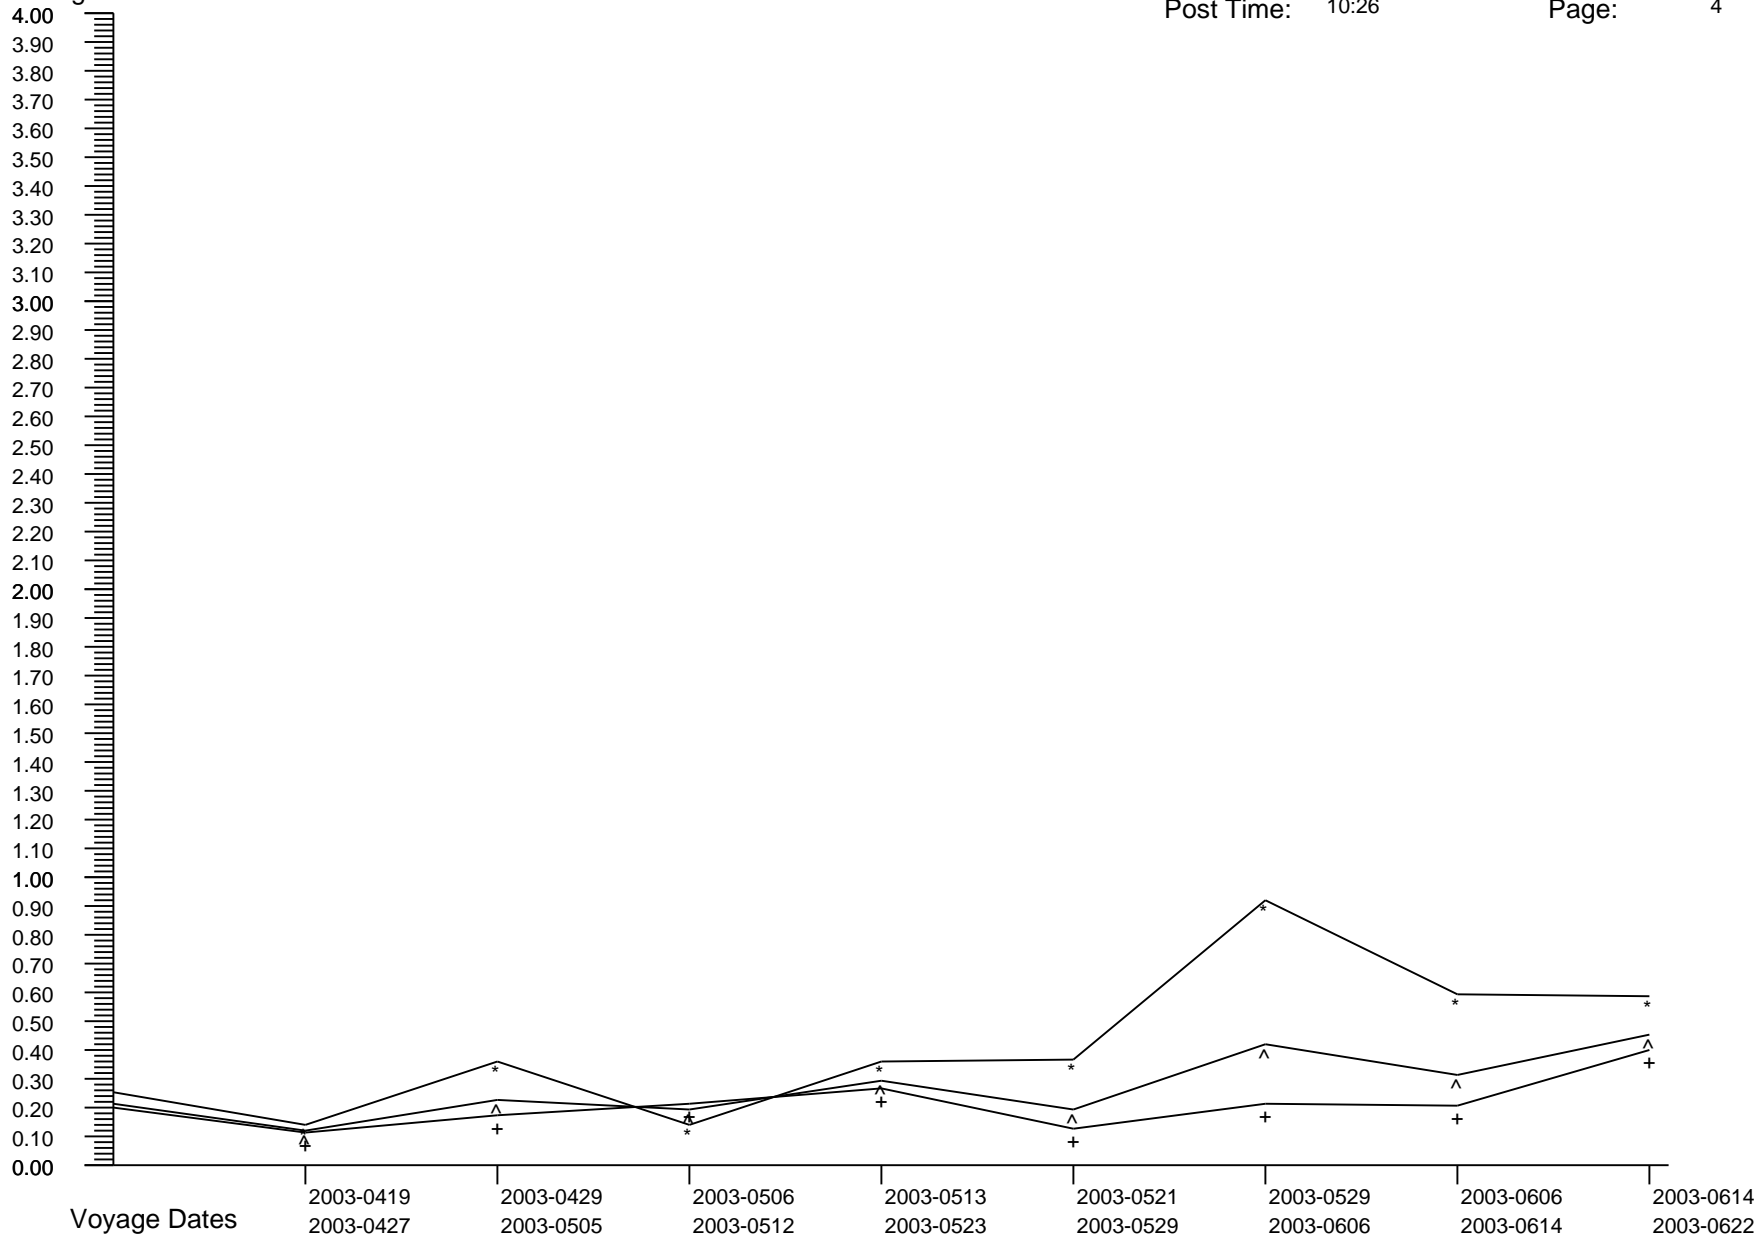

Voyage GI Percentage Summary Graph

Carnival Legend
Post Date: 2009-0603
Post Time: 10:26

Print Date: 2009-0610
Print Time: 19:23
Page: 4

Percentages

Crew Percent:	* =	0.1093	* =	0.3250	* =	0.1078	* =	0.3293	* =	0.3341	* =	0.8899	* =	0.5618	* =	0.5513
Pass Percent:	+ =	0.0815	+ =	0.1369	+ =	0.1803	+ =	0.2328	+ =	0.0910	+ =	0.1795	+ =	0.1726	+ =	0.3698
Comb Percent:	^ =	0.0890	^ =	0.1927	^ =	0.1589	^ =	0.2615	^ =	0.1616	^ =	0.3836	^ =	0.2806	^ =	0.4190