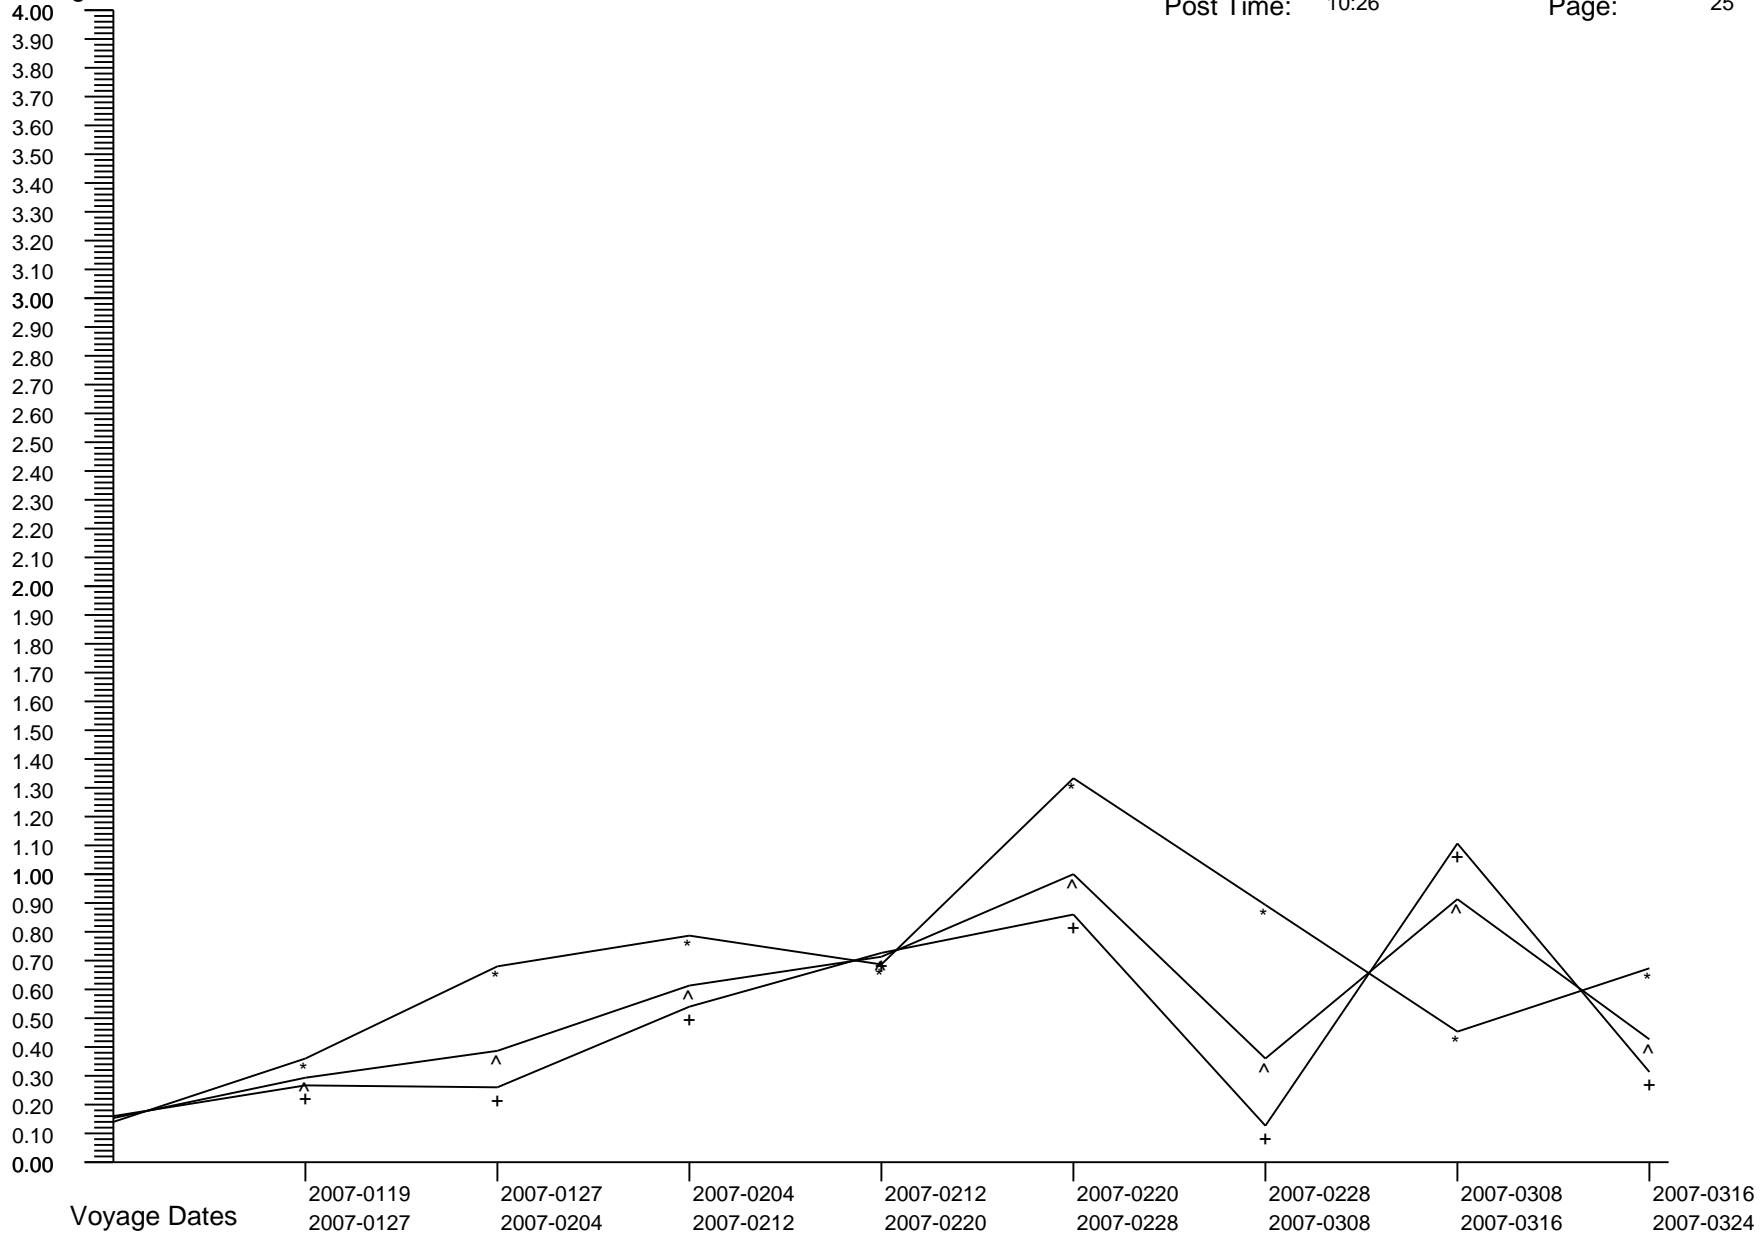

Voyage GI Percentage Summary Graph

Carnival Legend
Post Date: 2009-0603
Post Time: 10:26

Print Date: 2009-0610
Print Time: 19:23
Page: 25

Percentages

Crew Percent:	* =	0.3250	* =	0.6452	* =	0.7551	* =	0.6515	* =	1.3001	* =	0.8611	* =	0.4228	* =	0.6397
Pass Percent:	+ =	0.2330	+ =	0.2285	+ =	0.5071	+ =	0.6951	+ =	0.8276	+ =	0.0937	+ =	1.0762	+ =	0.2809
Comb Percent:	^ =	0.2607	^ =	0.3528	^ =	0.5814	^ =	0.6820	^ =	0.9684	^ =	0.3265	^ =	0.8816	^ =	0.3904