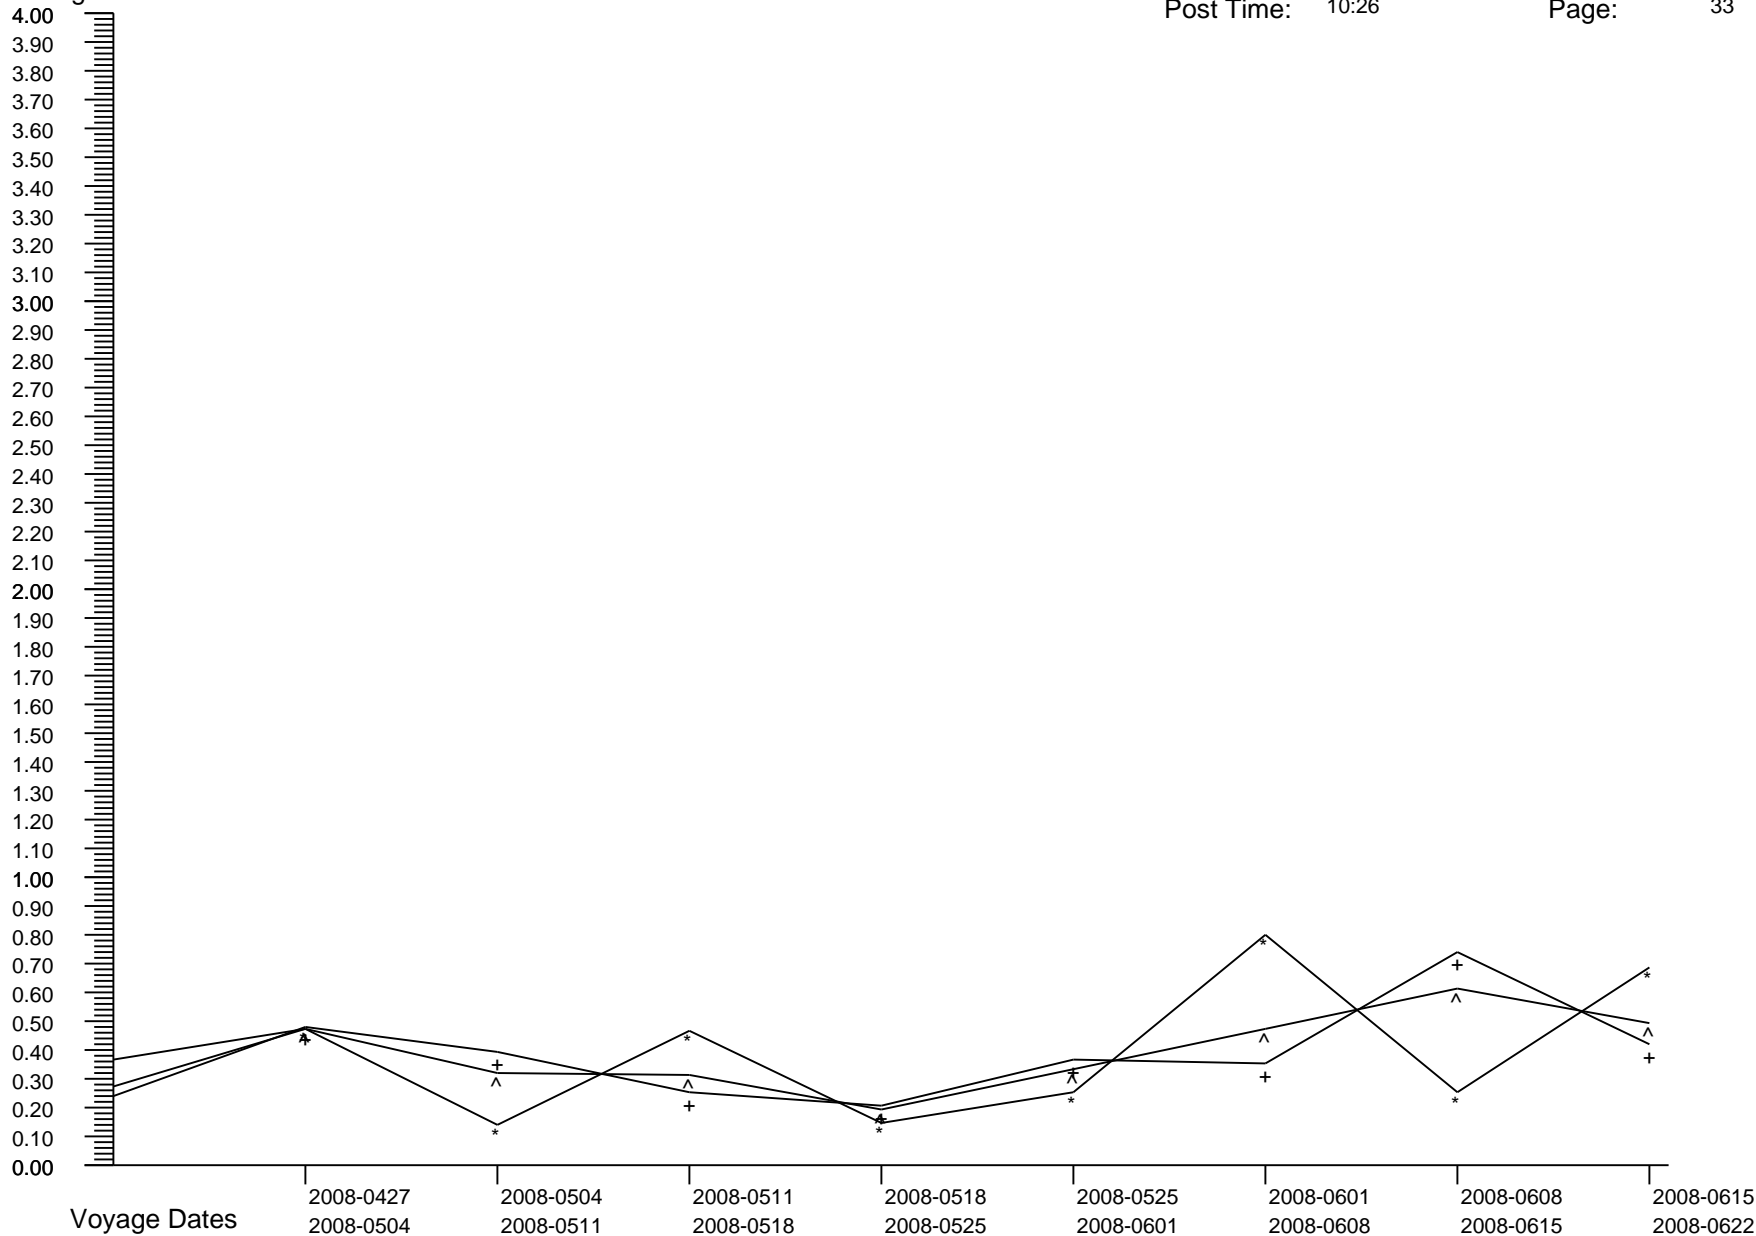

Voyage GI Percentage Summary Graph

Carnival Legend
Post Date: 2009-0603
Post Time: 10:26

Print Date: 2009-0610
Print Time: 19:23
Page: 33

Percentages

Crew Percent:	* =	0.4381	* =	0.1099	* =	0.4348	* =	0.1106	* =	0.2198	* =	0.7684	* =	0.2200	* =	0.6550
Pass Percent:	+ =	0.4448	+ =	0.3586	+ =	0.2178	+ =	0.1751	+ =	0.3344	+ =	0.3219	+ =	0.7067	+ =	0.3896
Comb Percent:	^ =	0.4429	^ =	0.2865	^ =	0.2799	^ =	0.1568	^ =	0.3028	^ =	0.4417	^ =	0.5787	^ =	0.4594