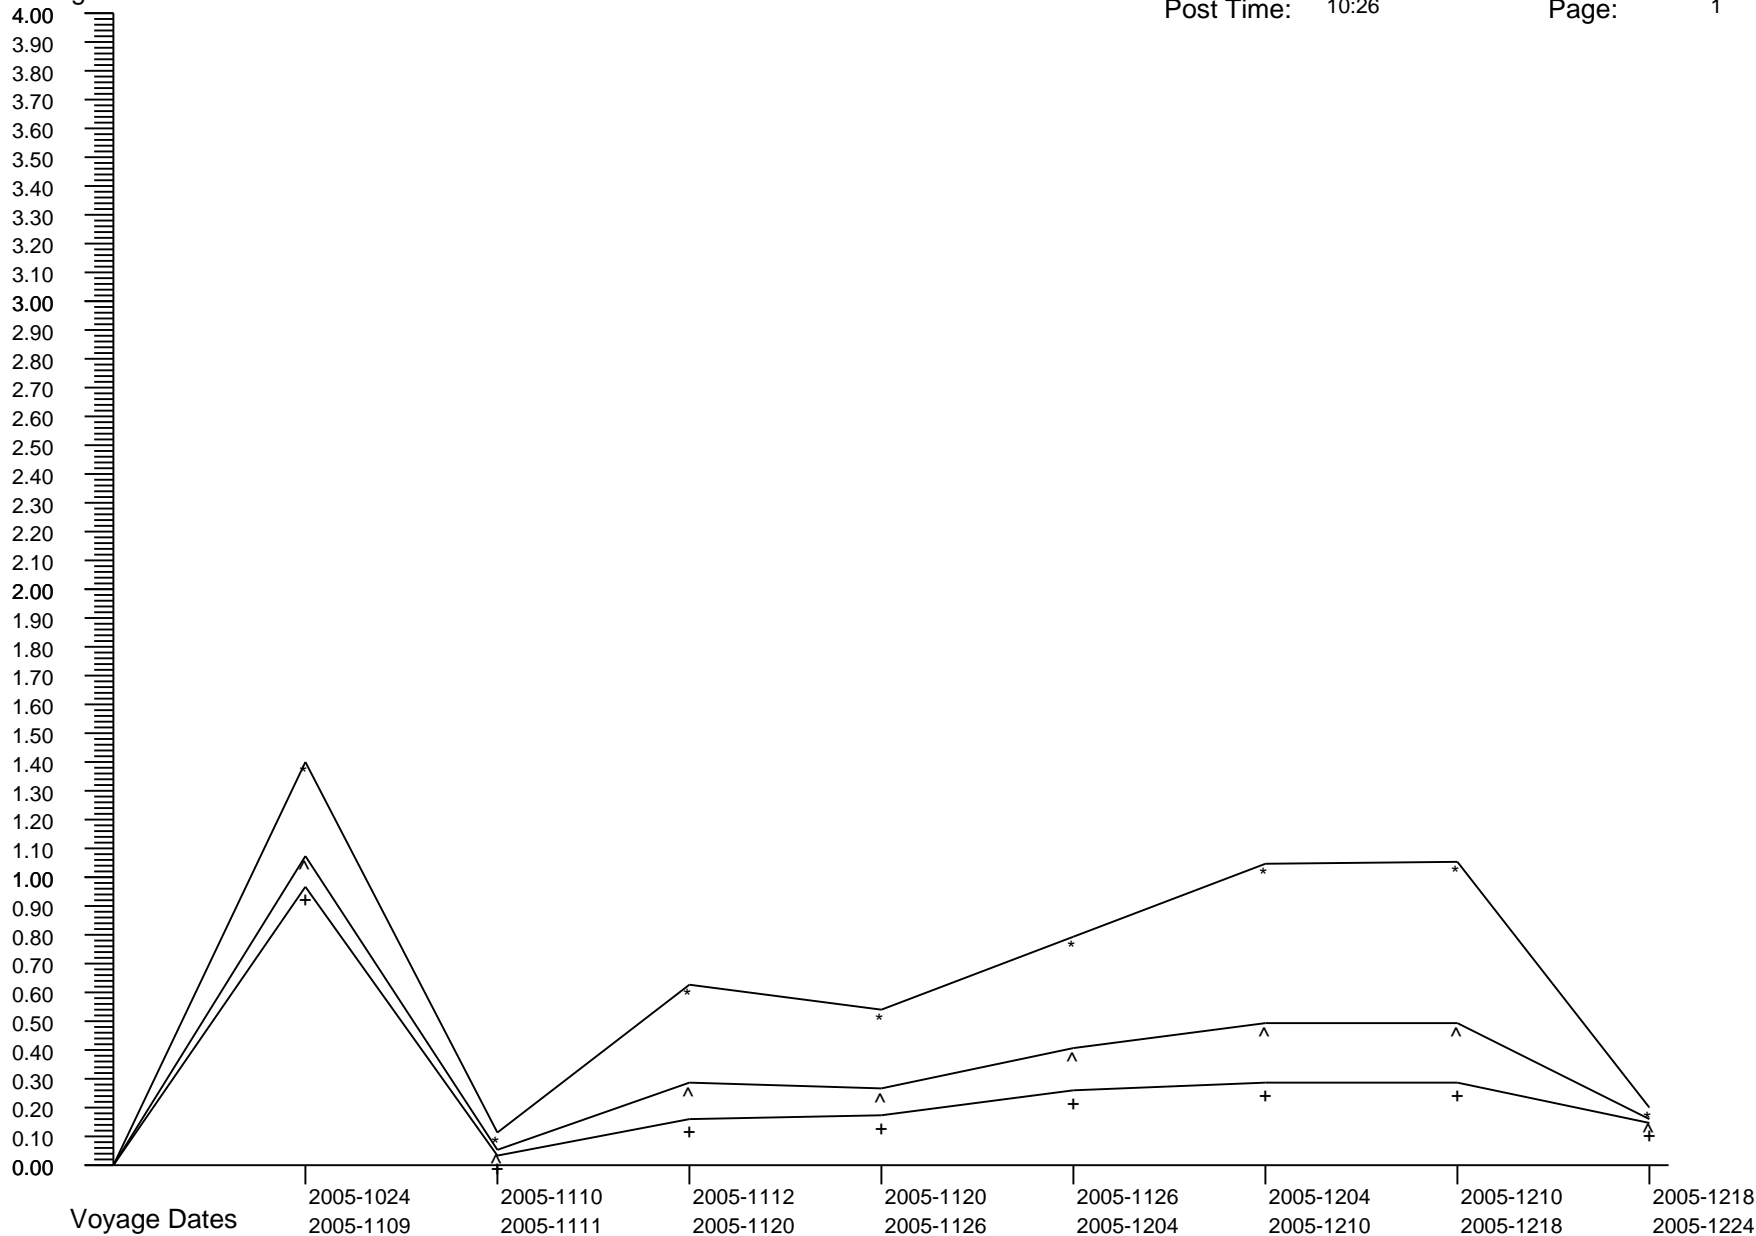

Voyage GI Percentage Summary Graph

Carnival Liberty
 Post Date: 2009-0603
 Post Time: 10:26

Print Date: 2009-0610
 Print Time: 19:23
 Page: 1

Percentages

Crew Percent:	* =	1.3675	* =	0.0830	* =	0.5902	* =	0.5068	* =	0.7608	* =	1.0144	* =	1.0204	* =	0.1695
Pass Percent:	+ =	0.9308	+ =	0.0000	+ =	0.1289	+ =	0.1427	+ =	0.2242	+ =	0.2551	+ =	0.2522	+ =	0.1120
Comb Percent:	^ =	1.0417	^ =	0.0233	^ =	0.2565	^ =	0.2347	^ =	0.3717	^ =	0.4631	^ =	0.4600	^ =	0.1262

Voyage GI Percentage Summary Graph

Carnival Liberty
 Post Date: 2009-0603
 Post Time: 10:26

Print Date: 2009-0610
 Print Time: 19:23
 Page: 2

Percentages

Crew Percent:	* =	0.5922	* =	0.4284	* =	0.5993	* =	0.0845	* =	0.6969	* =	0.1709	* =	0.3384	* =	0.3407
Pass Percent:	+ =	0.2325	+ =	0.0570	+ =	0.4811	+ =	0.1599	+ =	0.2542	+ =	0.1289	+ =	0.2582	+ =	0.3179
Comb Percent:	^ =	0.3245	^ =	0.1497	^ =	0.5133	^ =	0.1392	^ =	0.3725	^ =	0.1404	^ =	0.2804	^ =	0.3241