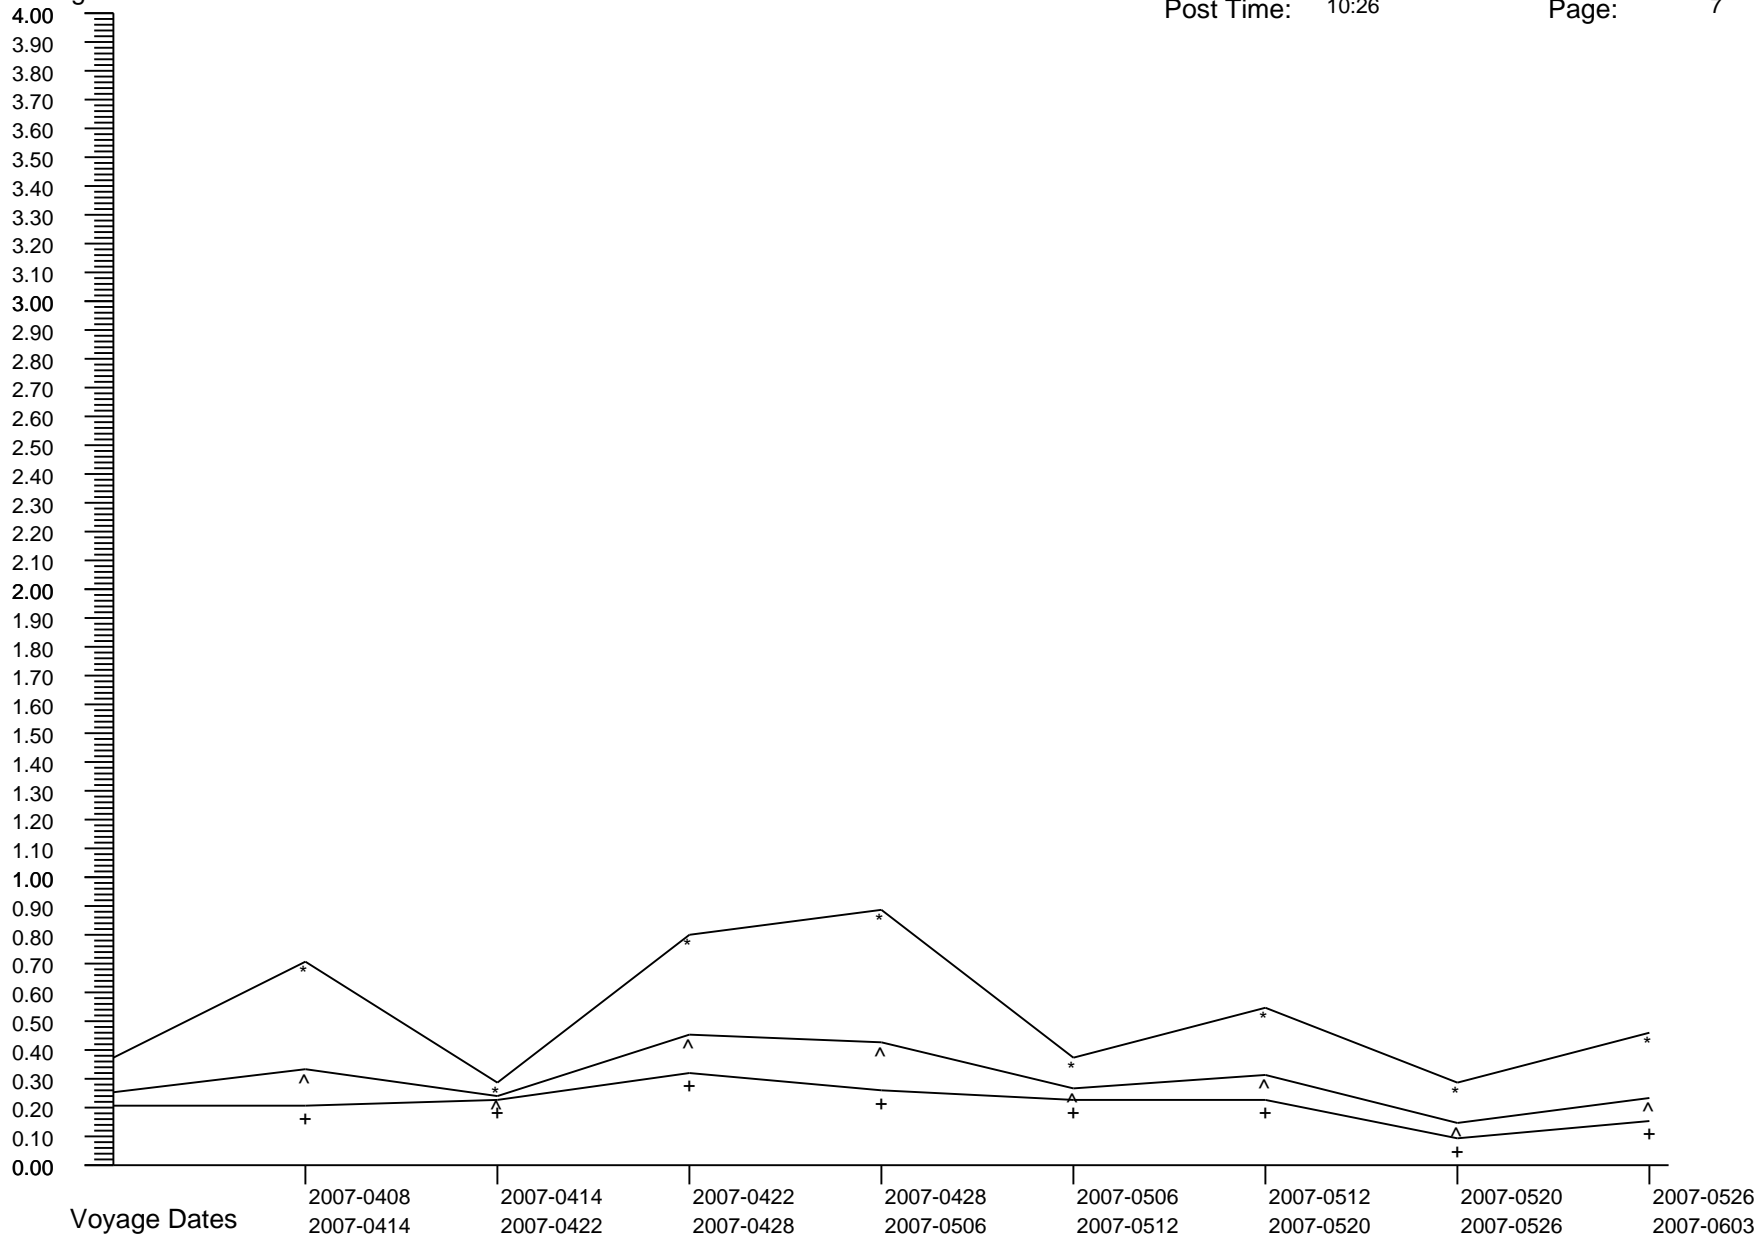

Voyage GI Percentage Summary Graph

Carnival Liberty
Post Date: 2009-0603
Post Time: 10:26

Print Date: 2009-0610
Print Time: 19:23
Page: 7

Percentages

Crew Percent:	* =	0.6757	* =	0.2530	* =	0.7634	* =	0.8511	* =	0.3398	* =	0.5115	* =	0.2562	* =	0.4299
Pass Percent:	+ =	0.1742	+ =	0.1906	+ =	0.2870	+ =	0.2237	+ =	0.1908	+ =	0.1937	+ =	0.0622	+ =	0.1217
Comb Percent:	^ =	0.3024	^ =	0.2077	^ =	0.4171	^ =	0.3950	^ =	0.2314	^ =	0.2810	^ =	0.1139	^ =	0.2023