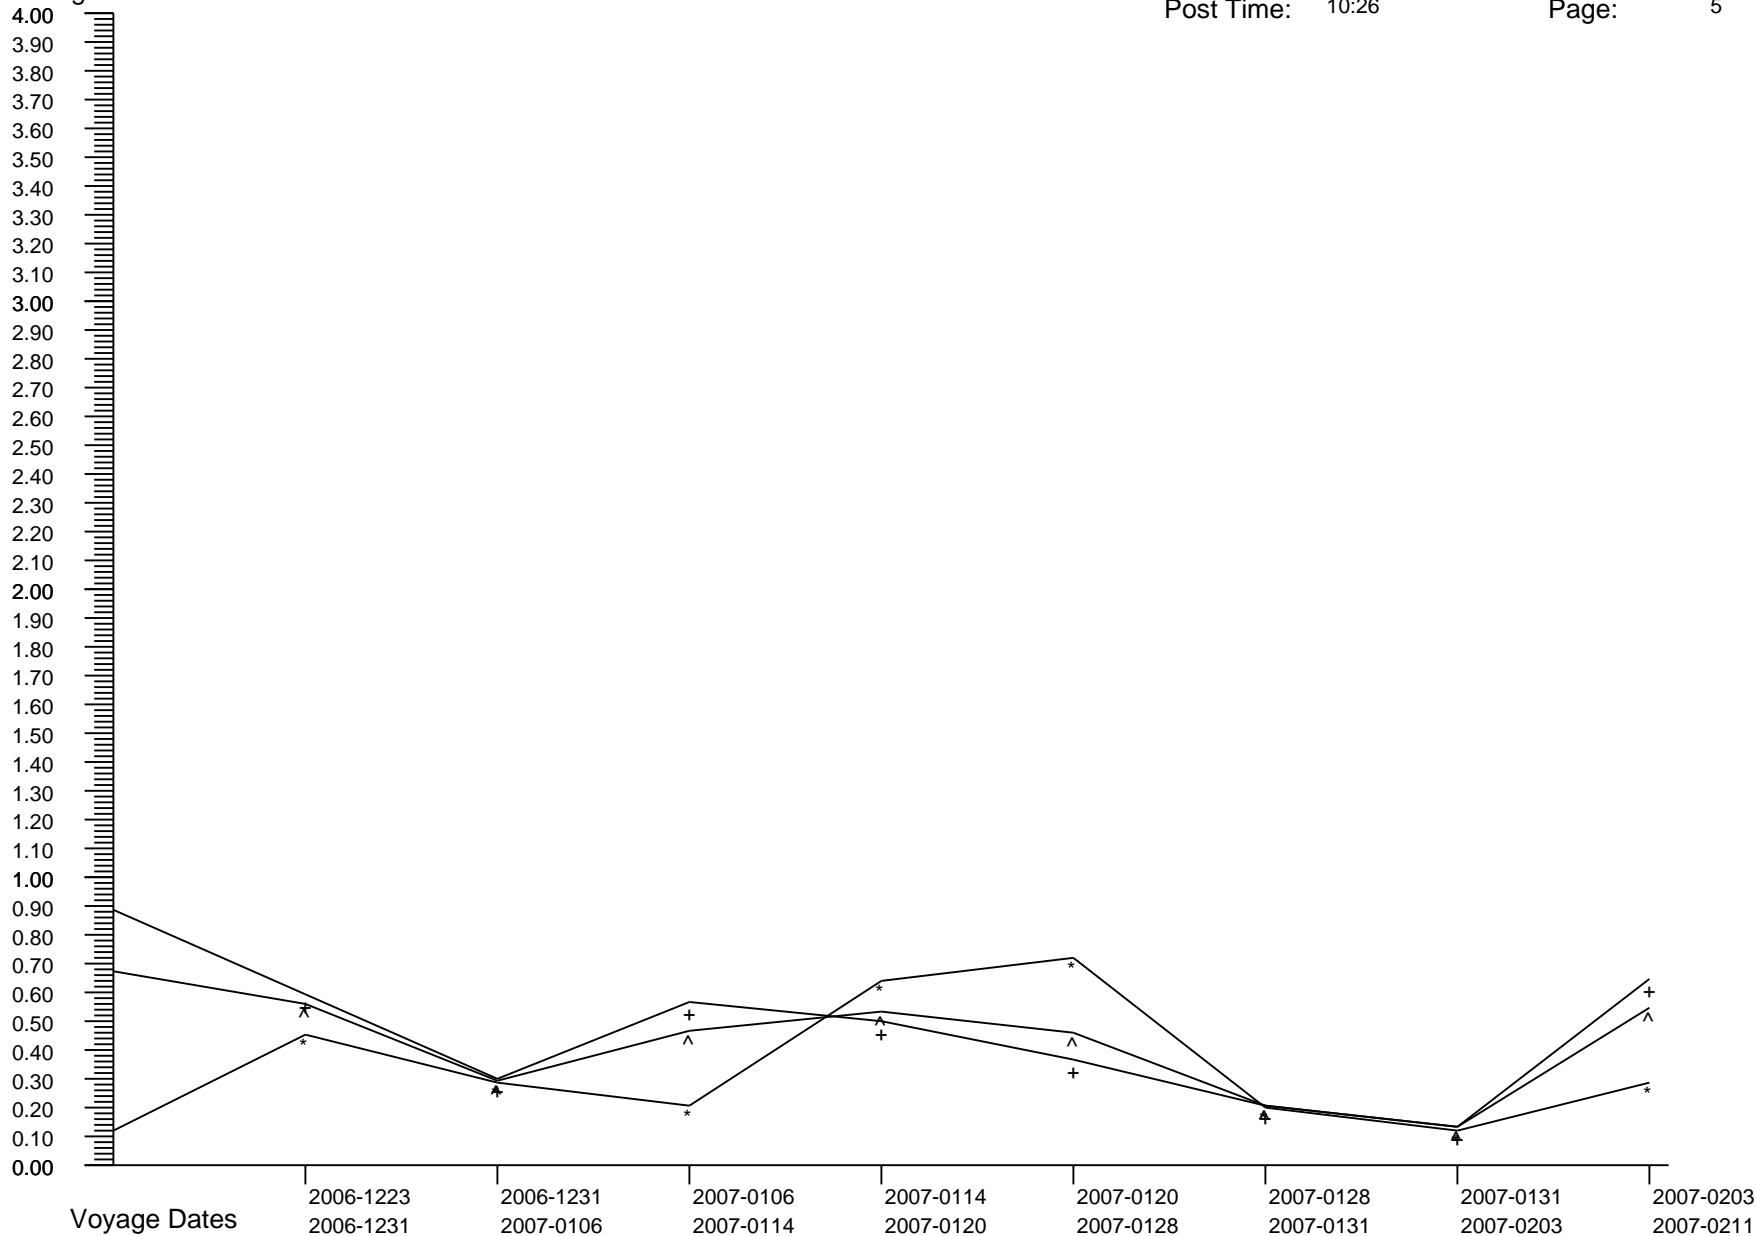

Voyage GI Percentage Summary Graph

Carnival Liberty
Post Date: 2009-0603
Post Time: 10:26

Print Date: 2009-0610
Print Time: 19:23
Page: 5

Percentages

Crew Percent:	* =	0.4209	* =	0.2545	* =	0.1705	* =	0.6076	* =	0.6861	* =	0.1698	* =	0.0845	* =	0.2532
Pass Percent:	+ =	0.5596	+ =	0.2635	+ =	0.5326	+ =	0.4643	+ =	0.3304	+ =	0.1723	+ =	0.1020	+ =	0.6117
Comb Percent:	^ =	0.5237	^ =	0.2612	^ =	0.4353	^ =	0.5019	^ =	0.4293	^ =	0.1716	^ =	0.0970	^ =	0.5127