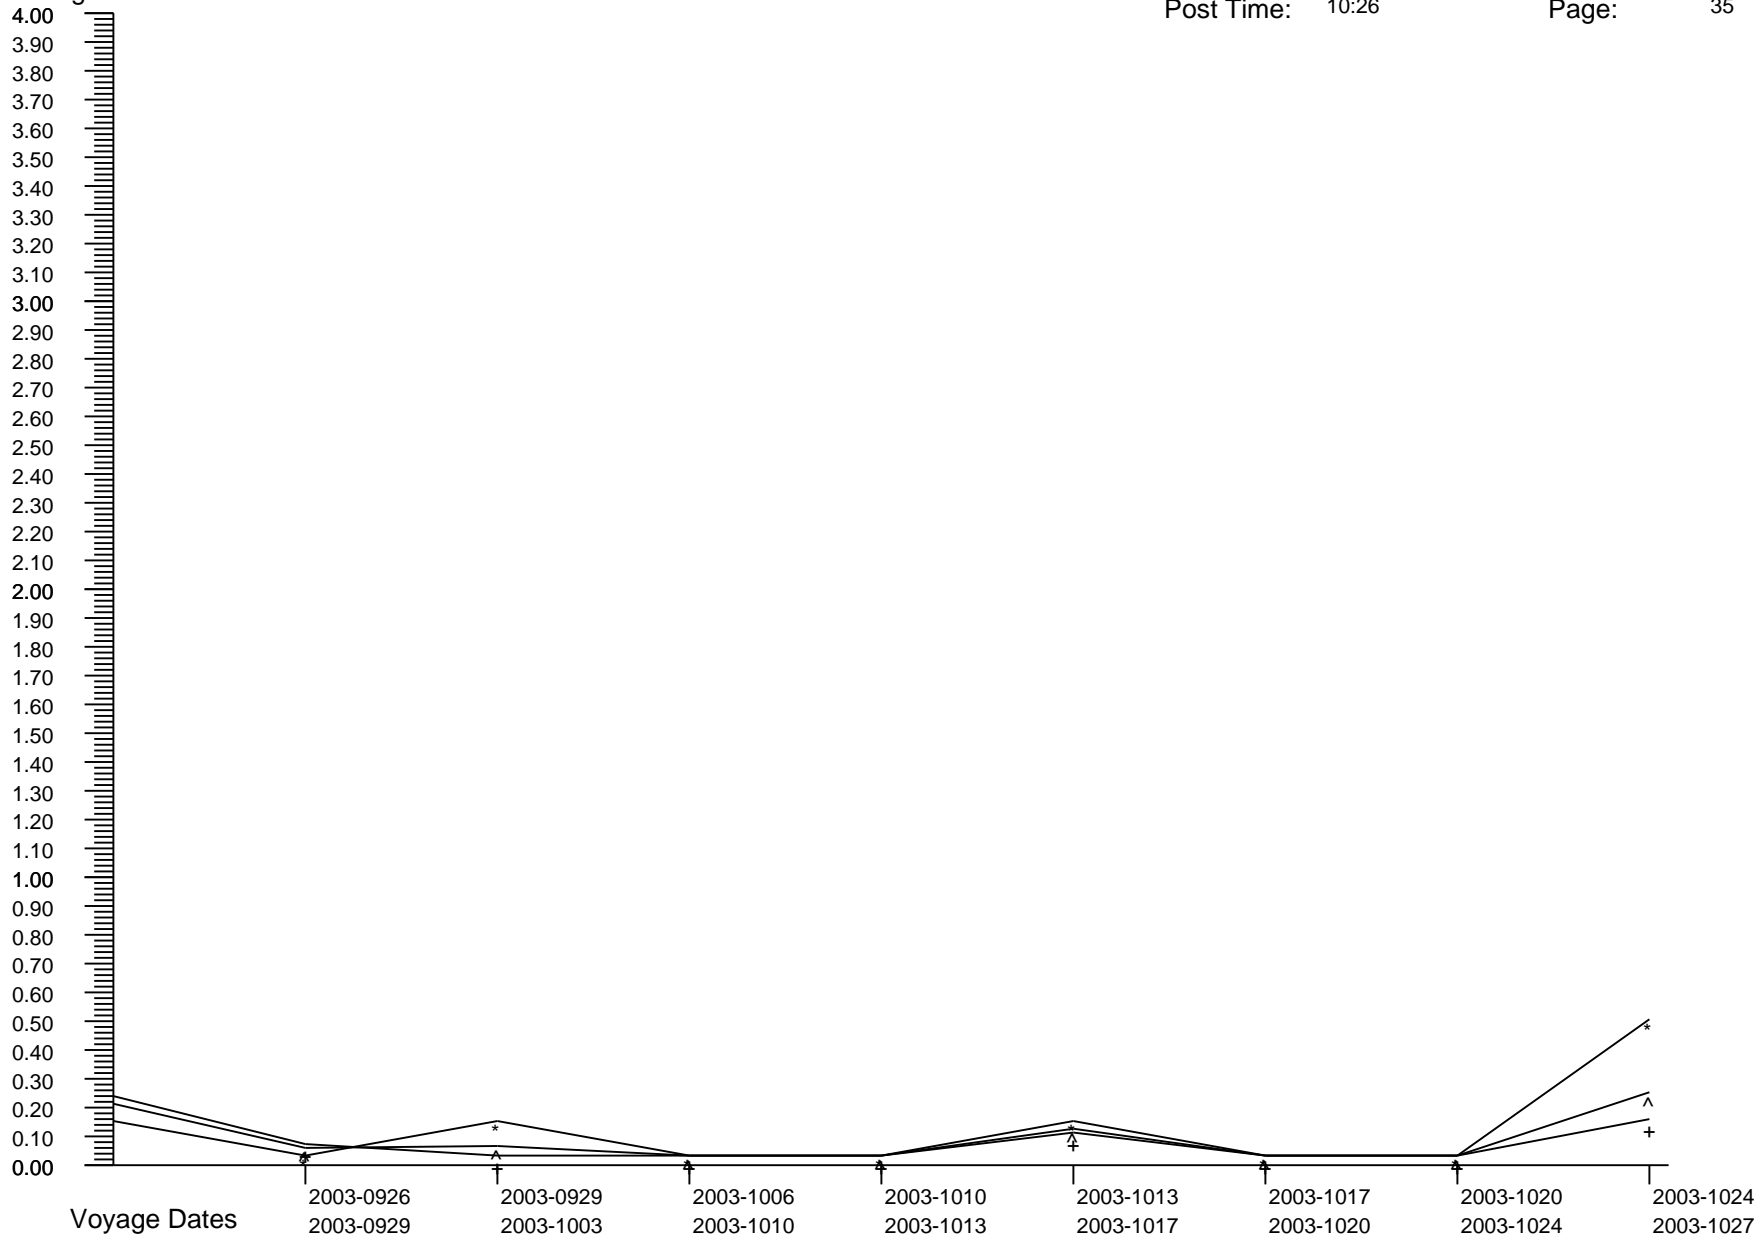

Voyage GI Percentage Summary Graph

Majesty Of The Seas
Post Date: 2009-0603
Post Time: 10:26

Print Date: 2009-0610
Print Time: 19:23
Page: 35

Percentages

Crew Percent:	* =	0.0000	* =	0.1175	* =	0.0000	* =	0.0000	* =	0.1189	* =	0.0000	* =	0.0000	* =	0.4756
Pass Percent:	+ =	0.0405	+ =	0.0000	+ =	0.0000	+ =	0.0000	+ =	0.0814	+ =	0.0000	+ =	0.0000	+ =	0.1260
Comb Percent:	^ =	0.0300	^ =	0.0315	^ =	0.0000	^ =	0.0000	^ =	0.0909	^ =	0.0000	^ =	0.0000	^ =	0.2173