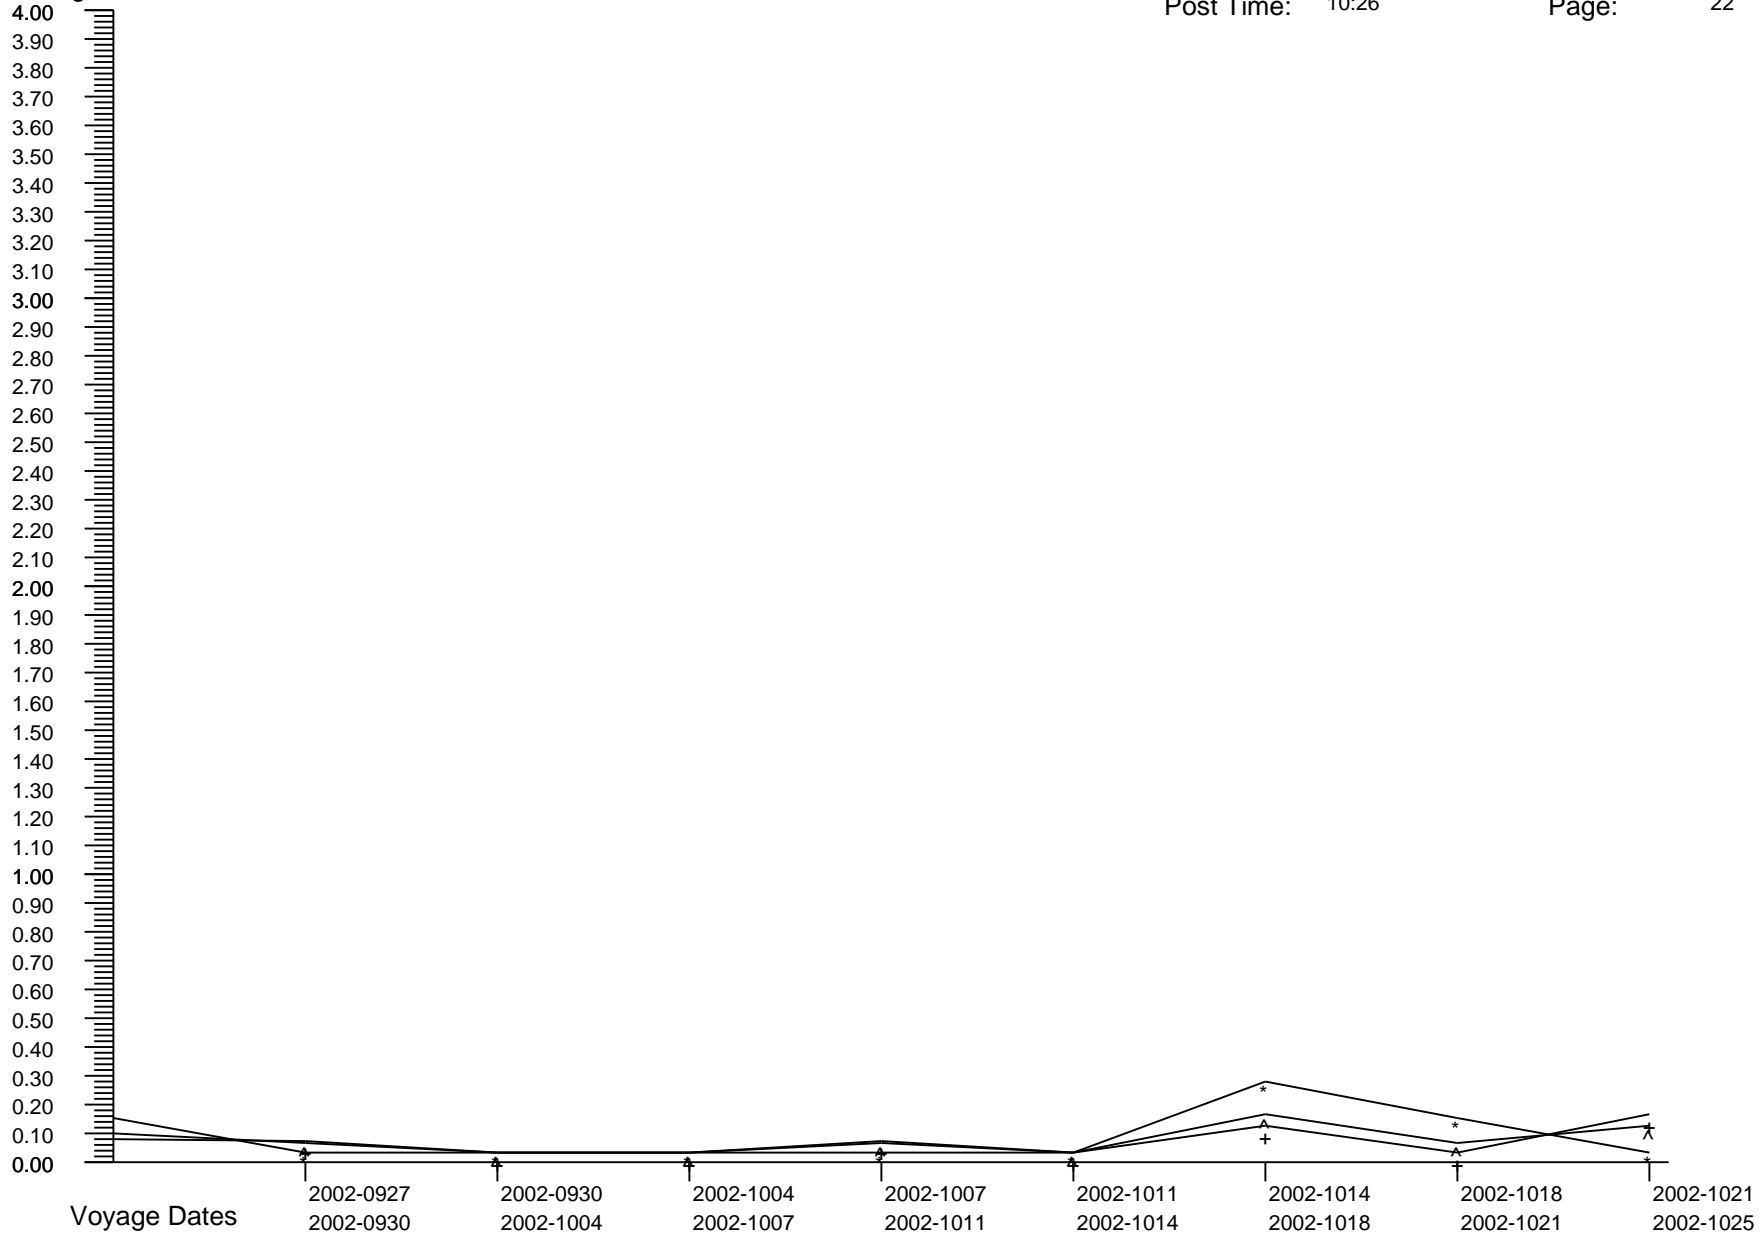

Voyage GI Percentage Summary Graph

Majesty Of The Seas
Post Date: 2009-0603
Post Time: 10:26

Print Date: 2009-0610
Print Time: 19:23
Page: 22

Percentages

Crew Percent:	* =	0.0000	* =	0.0000	* =	0.0000	* =	0.0000	* =	0.0000	* =	0.2457	* =	0.1227	* =	0.0000
Pass Percent:	+ =	0.0406	+ =	0.0000	+ =	0.0000	+ =	0.0416	+ =	0.0000	+ =	0.0903	+ =	0.0000	+ =	0.1302
Comb Percent:	^ =	0.0304	^ =	0.0000	^ =	0.0000	^ =	0.0311	^ =	0.0000	^ =	0.1320	^ =	0.0312	^ =	0.0963