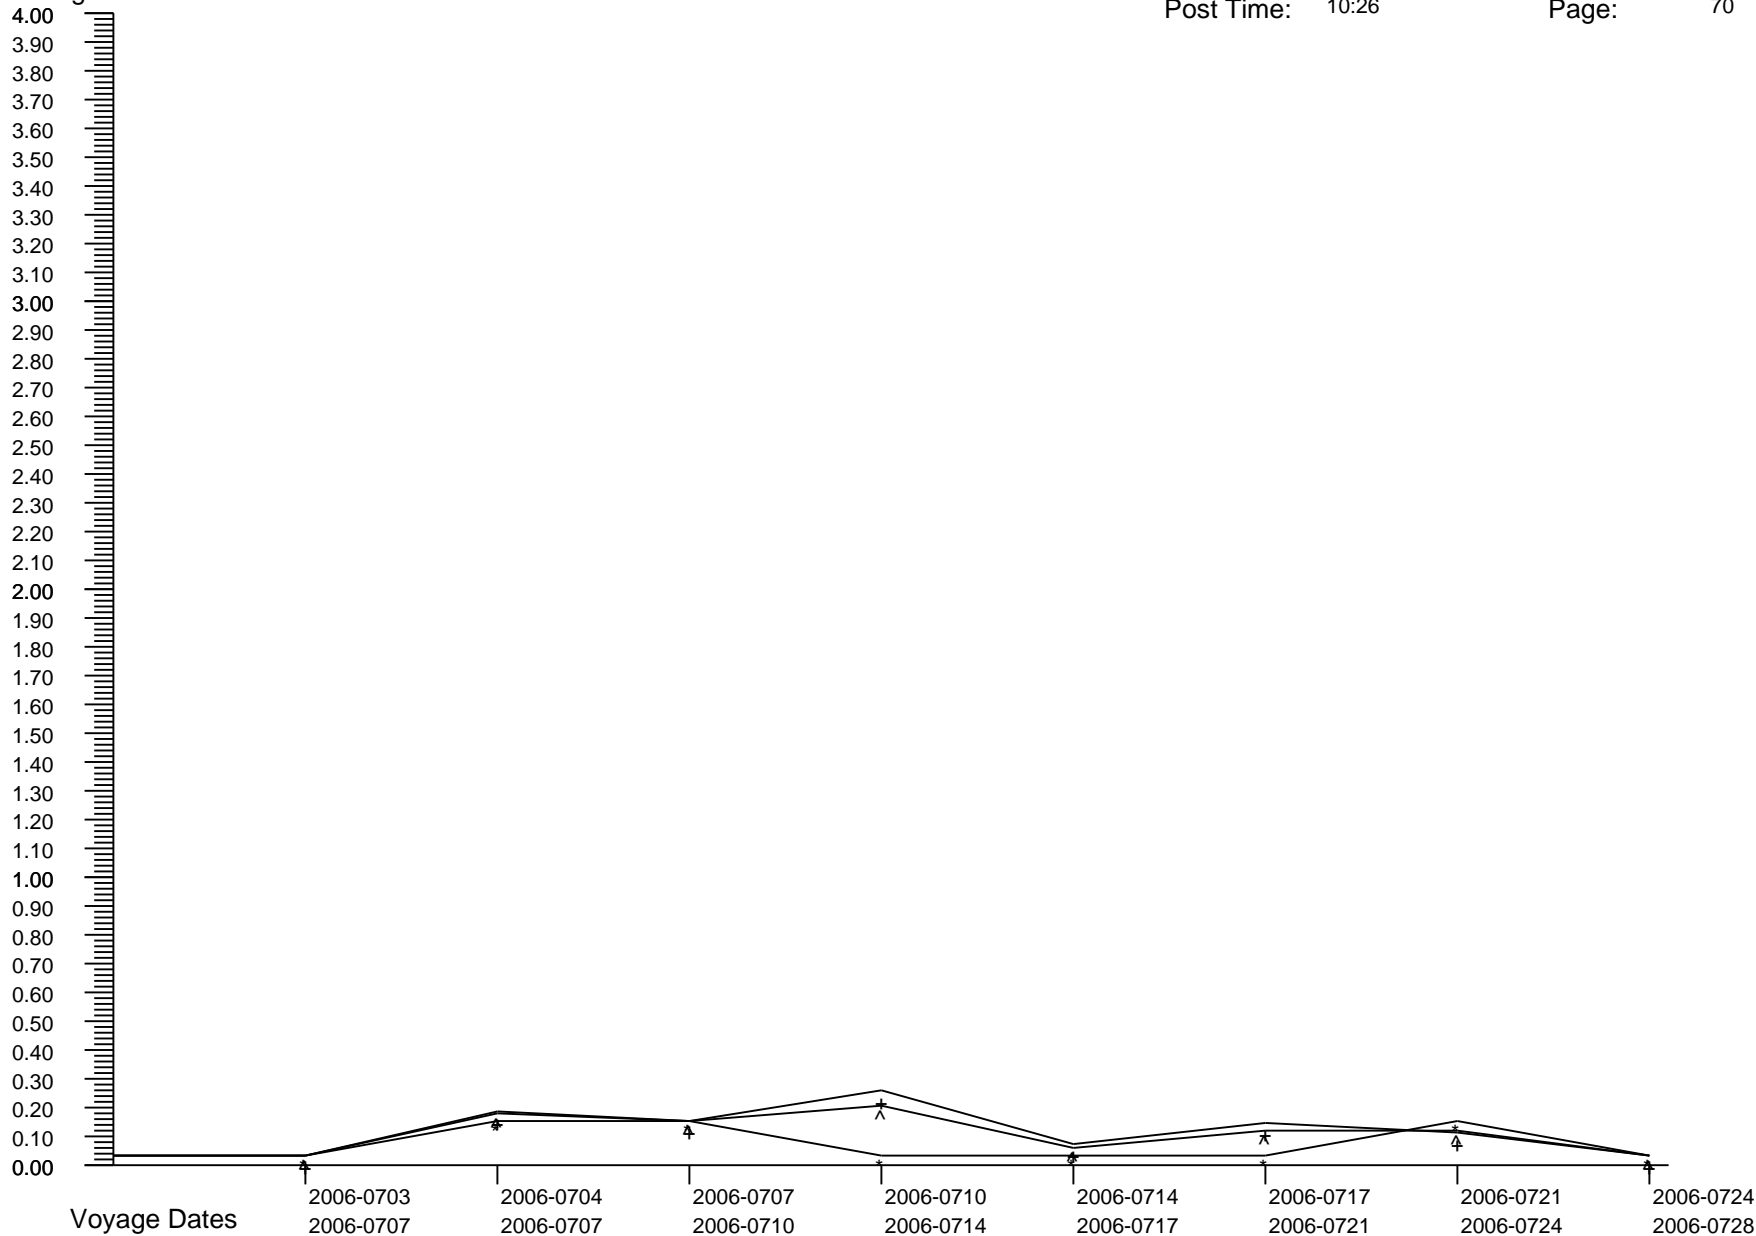

Voyage GI Percentage Summary Graph

Percentages

Crew Percent:	* =	0.0000	* =	0.1199	* =	0.1195	* =	0.0000	* =	0.0000	* =	0.0000	* =	0.1229	* =	0.0000
Pass Percent:	+ =	0.0000	+ =	0.1564	+ =	0.1196	+ =	0.2287	+ =	0.0385	+ =	0.1133	+ =	0.0770	+ =	0.0000
Comb Percent:	^ =	0.0000	^ =	0.1474	^ =	0.1196	^ =	0.1733	^ =	0.0293	^ =	0.0863	^ =	0.0879	^ =	0.0000