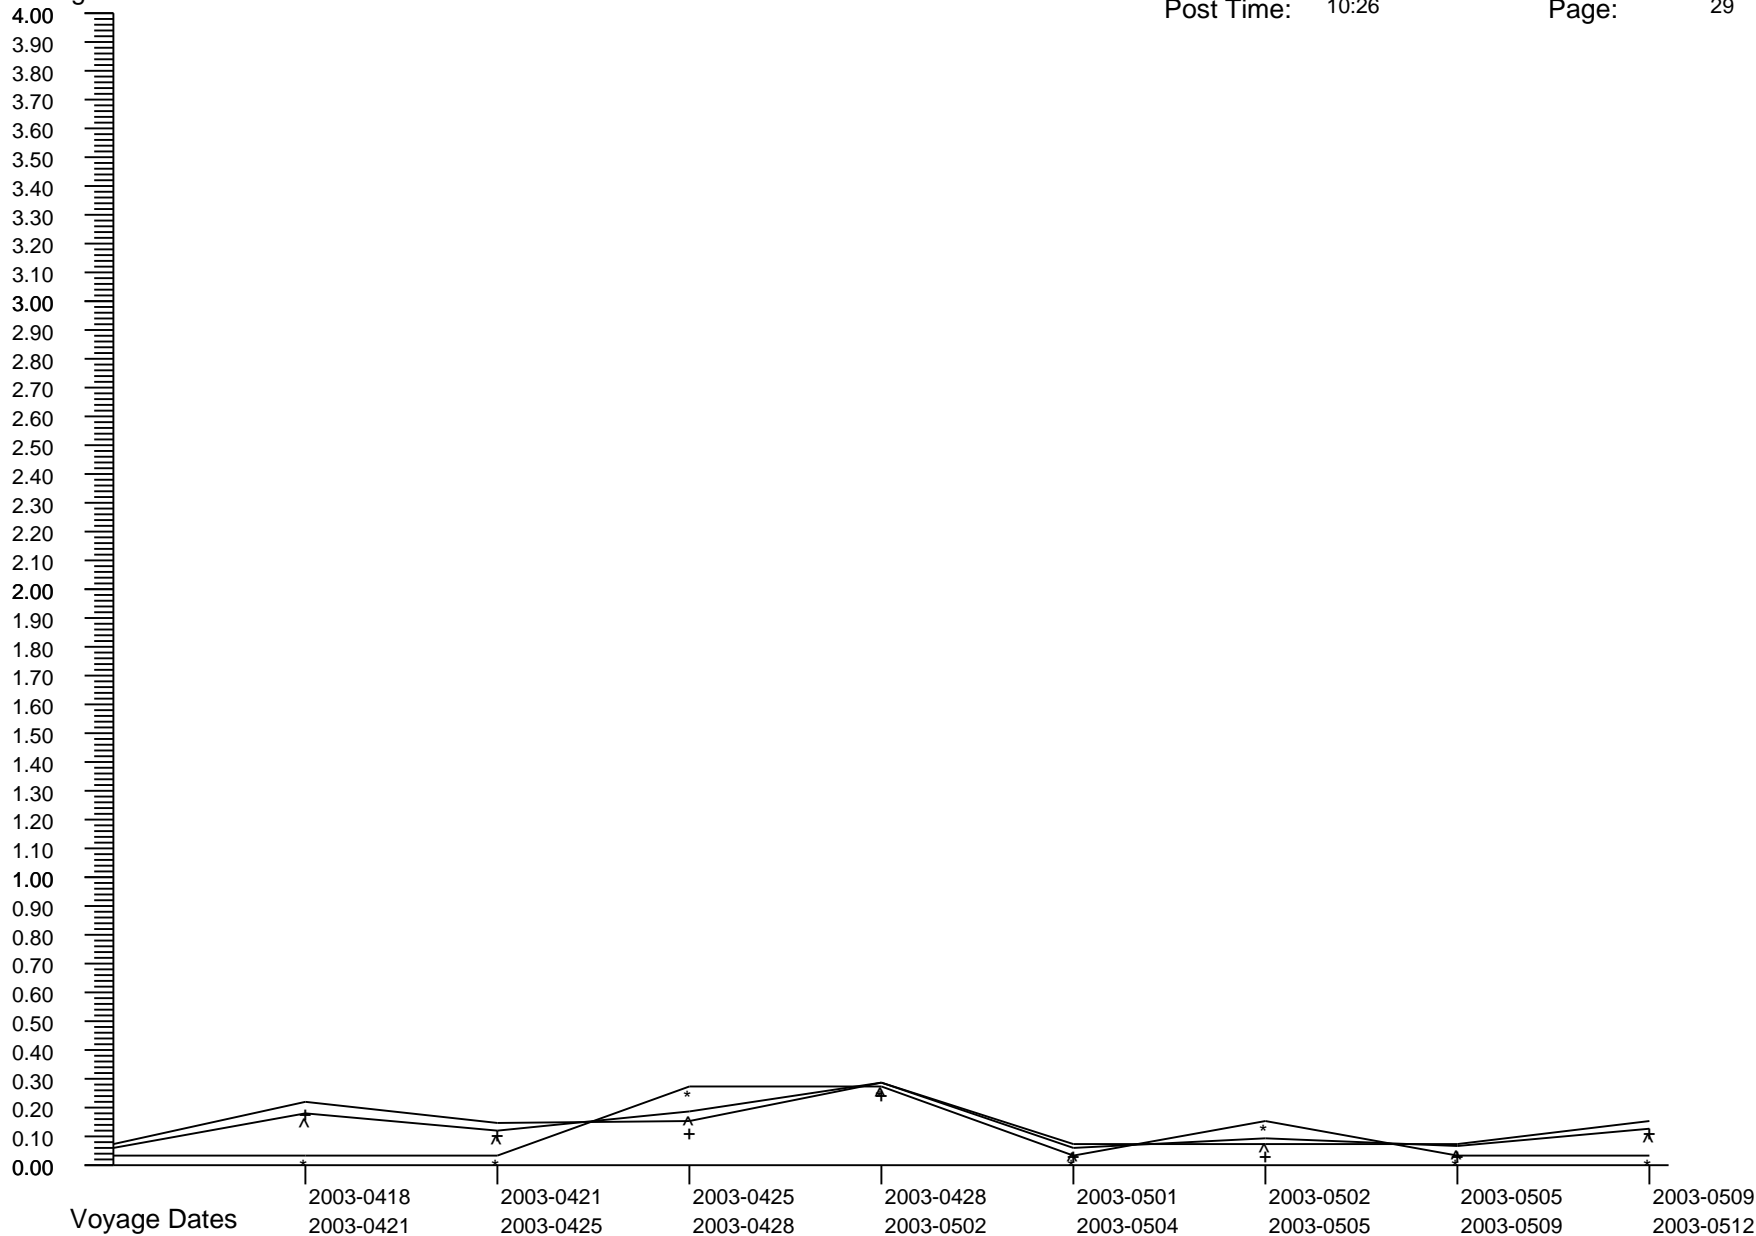

Voyage GI Percentage Summary Graph

Majesty Of The Seas
Post Date: 2009-0603
Post Time: 10:26

Print Date: 2009-0610
Print Time: 19:23
Page: 29

Percentages

Crew Percent:	* =	0.0000	* =	0.0000	* =	0.2407	* =	0.2395	* =	0.0000	* =	0.1198	* =	0.0000	* =	0.0000
Pass Percent:	+	0.1892	+	0.1139	+	0.1221	+	0.2555	+	0.0394	+	0.0414	+	0.0426	+	0.1226
Comb Percent:	^ =	0.1438	^ =	0.0866	^ =	0.1521	^ =	0.2513	^ =	0.0299	^ =	0.0615	^ =	0.0314	^ =	0.0915