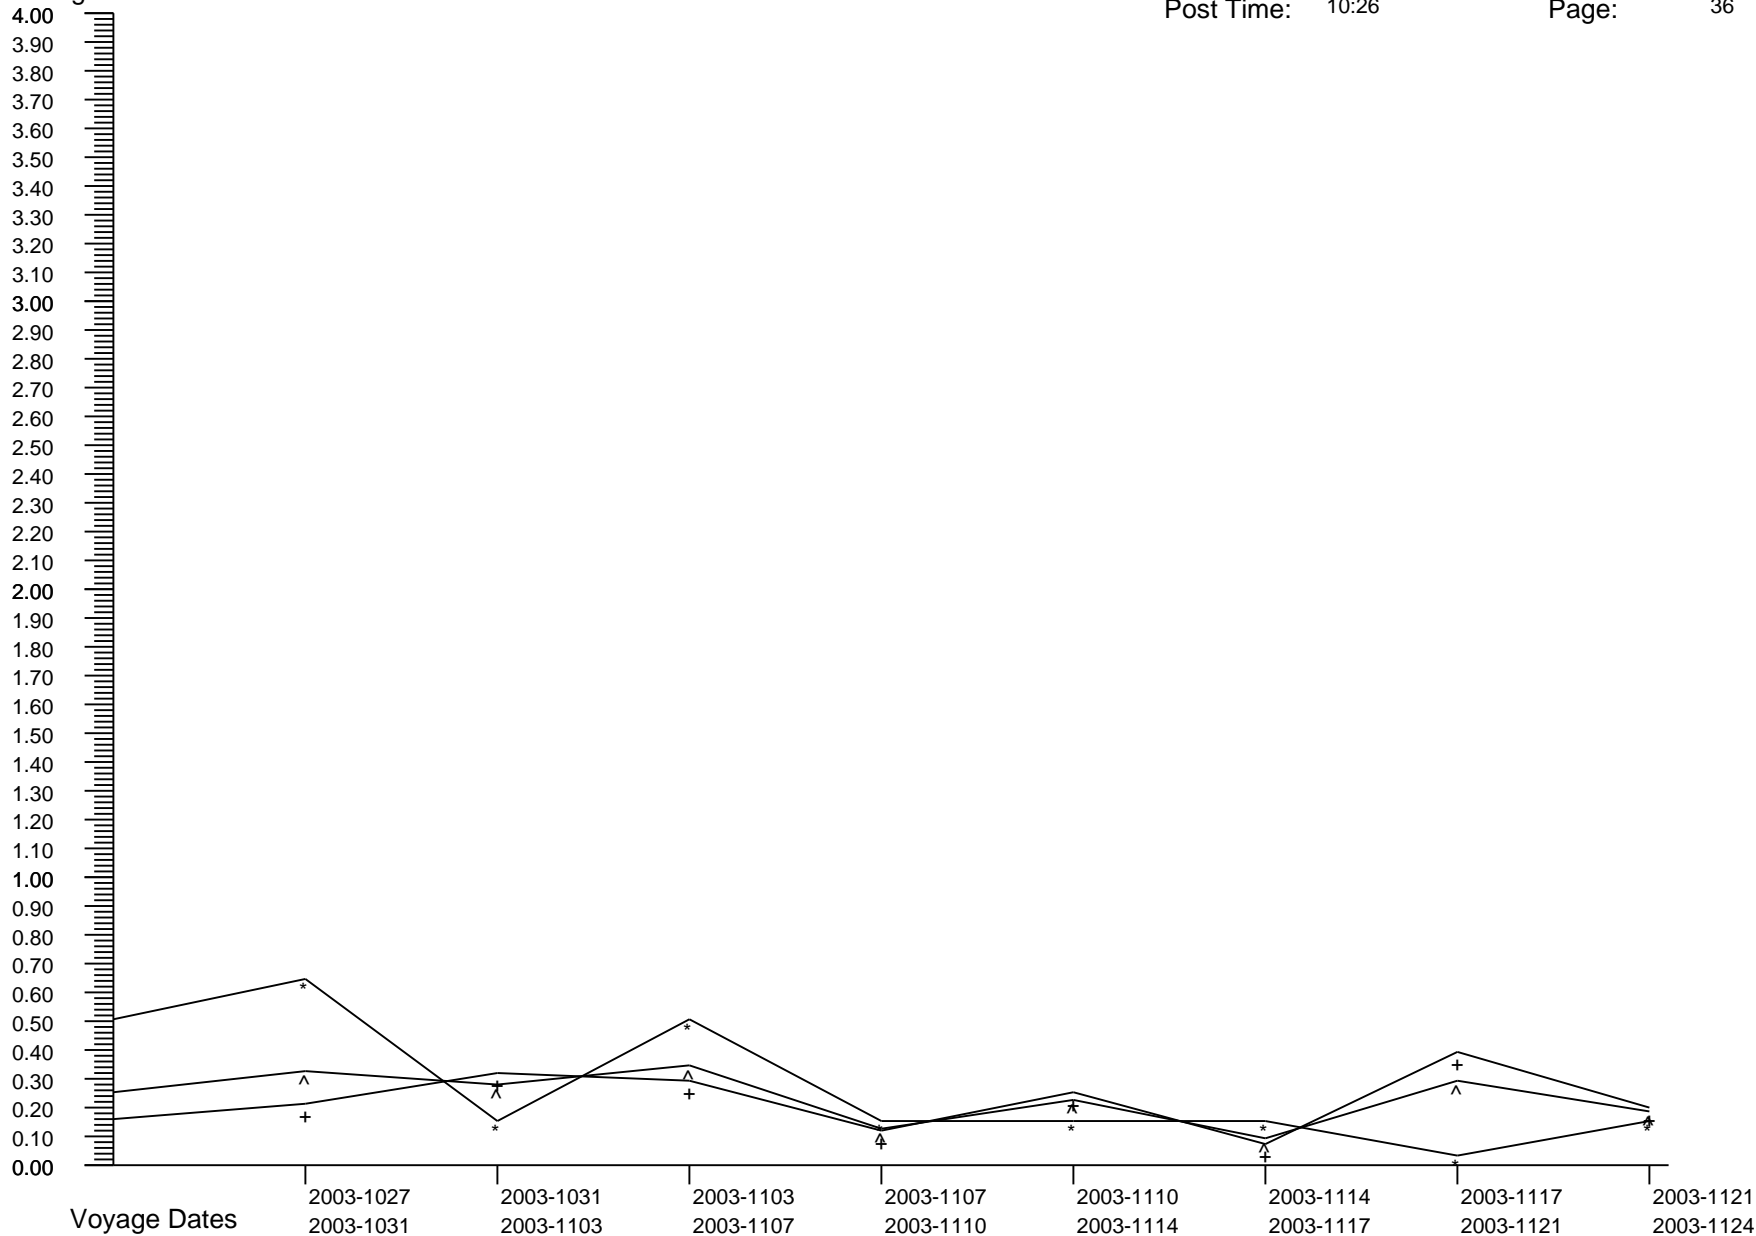

Voyage GI Percentage Summary Graph

Majesty Of The Seas
Post Date: 2009-0603
Post Time: 10:26

Print Date: 2009-0610
Print Time: 19:23
Page: 36

Percentages

Crew Percent:	* =	0.6143	* =	0.1193	* =	0.4756	* =	0.1189	* =	0.1206	* =	0.1208	* =	0.0000	* =	0.1198
Pass Percent:	+ =	0.1768	+ =	0.2893	+ =	0.2586	+ =	0.0839	+ =	0.2208	+ =	0.0414	+ =	0.3592	+ =	0.1638
Comb Percent:	^ =	0.2925	^ =	0.2455	^ =	0.3164	^ =	0.0930	^ =	0.1940	^ =	0.0617	^ =	0.2614	^ =	0.1526