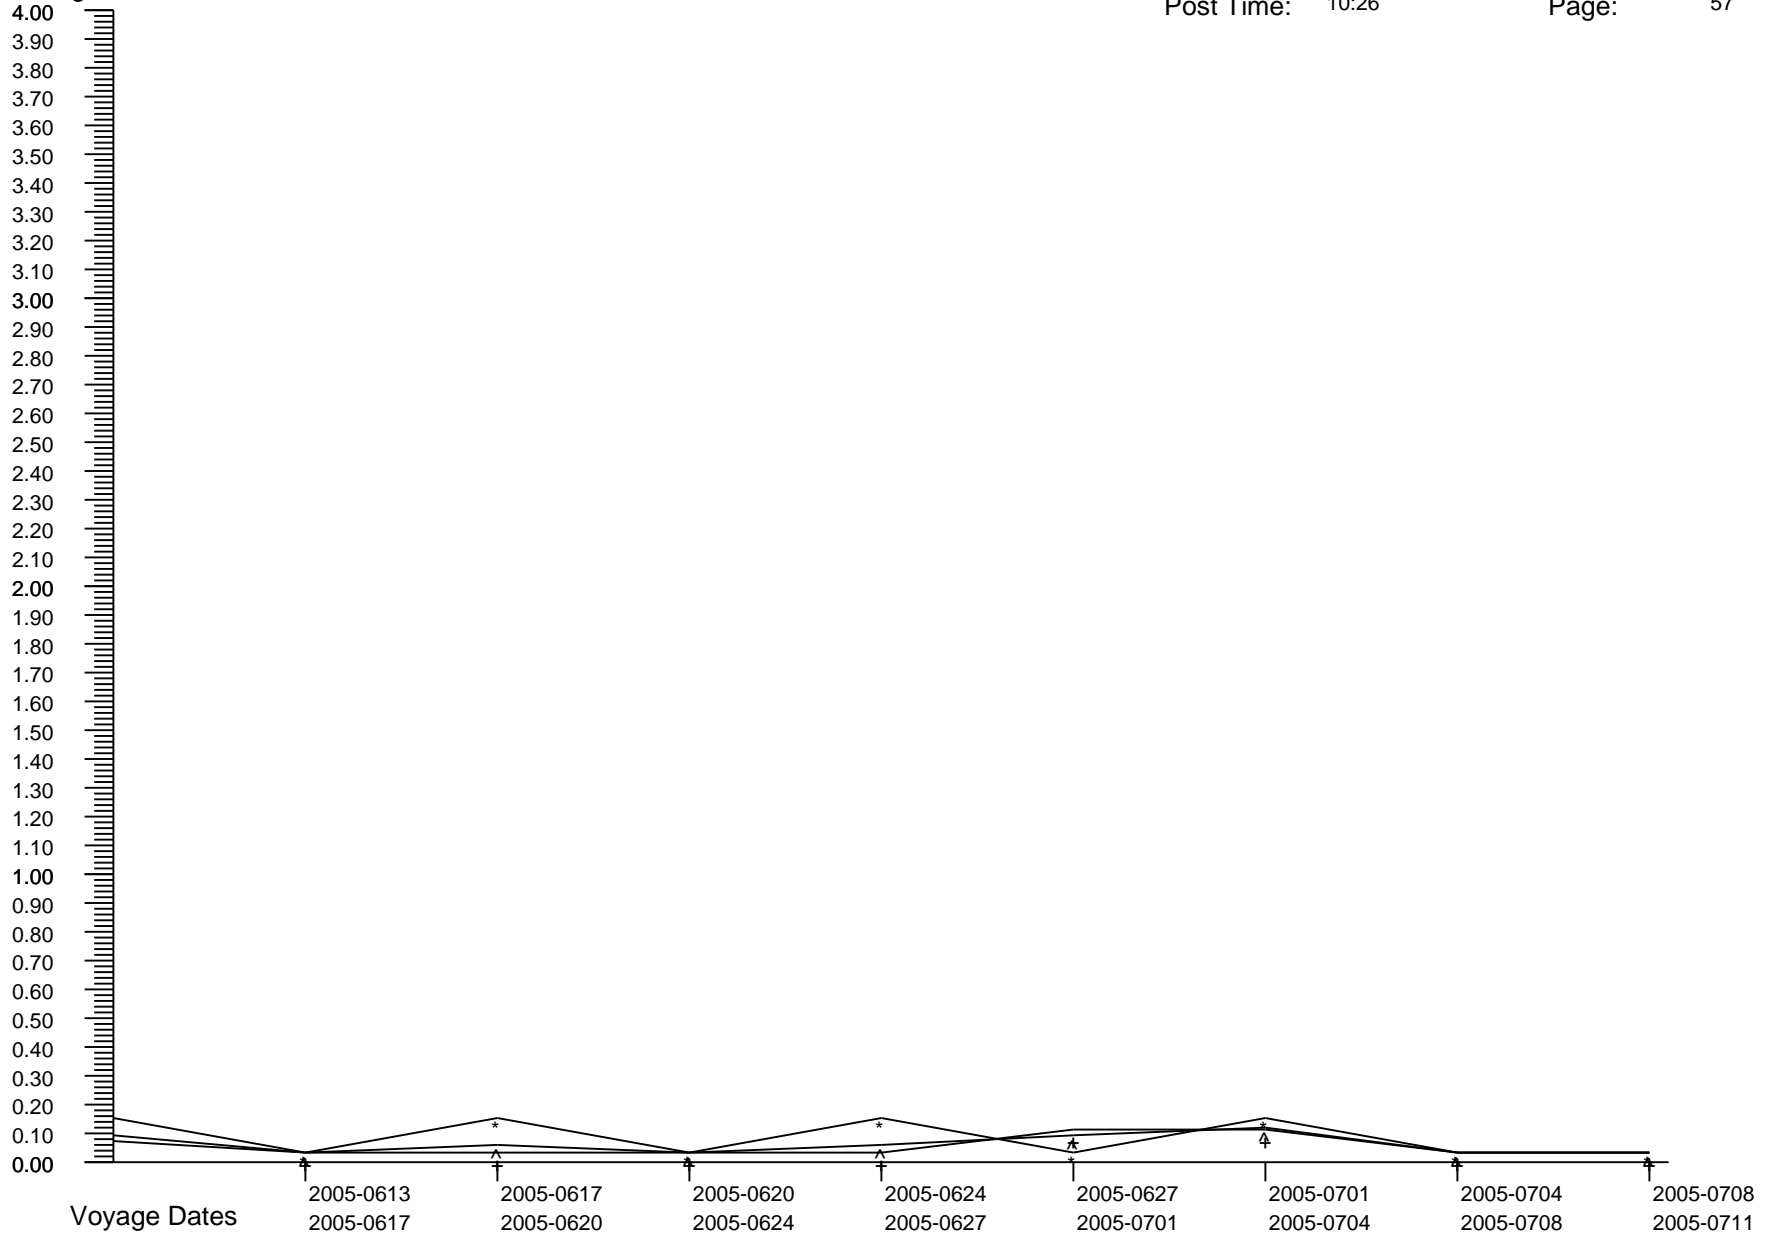

Voyage GI Percentage Summary Graph

Majesty Of The Seas
Post Date: 2009-0603
Post Time: 10:26

Print Date: 2009-0610
Print Time: 19:23
Page: 57

Percentages

Voyage Dates: 2005-0613, 2005-0617, 2005-0620, 2005-0624, 2005-0627, 2005-0701, 2005-0704, 2005-0708, 2005-0711

Crew Percent:	* =	0.0000	* =	0.1193	* =	0.0000	* =	0.1176	* =	0.0000	* =	0.1172	* =	0.0000	* =	0.0000
Pass Percent:	+ =	0.0000	+ =	0.0000	+ =	0.0000	+ =	0.0000	+ =	0.0782	+ =	0.0779	+ =	0.0000	+ =	0.0000
Comb Percent:	^ =	0.0000	^ =	0.0295	^ =	0.0000	^ =	0.0293	^ =	0.0587	^ =	0.0877	^ =	0.0000	^ =	0.0000