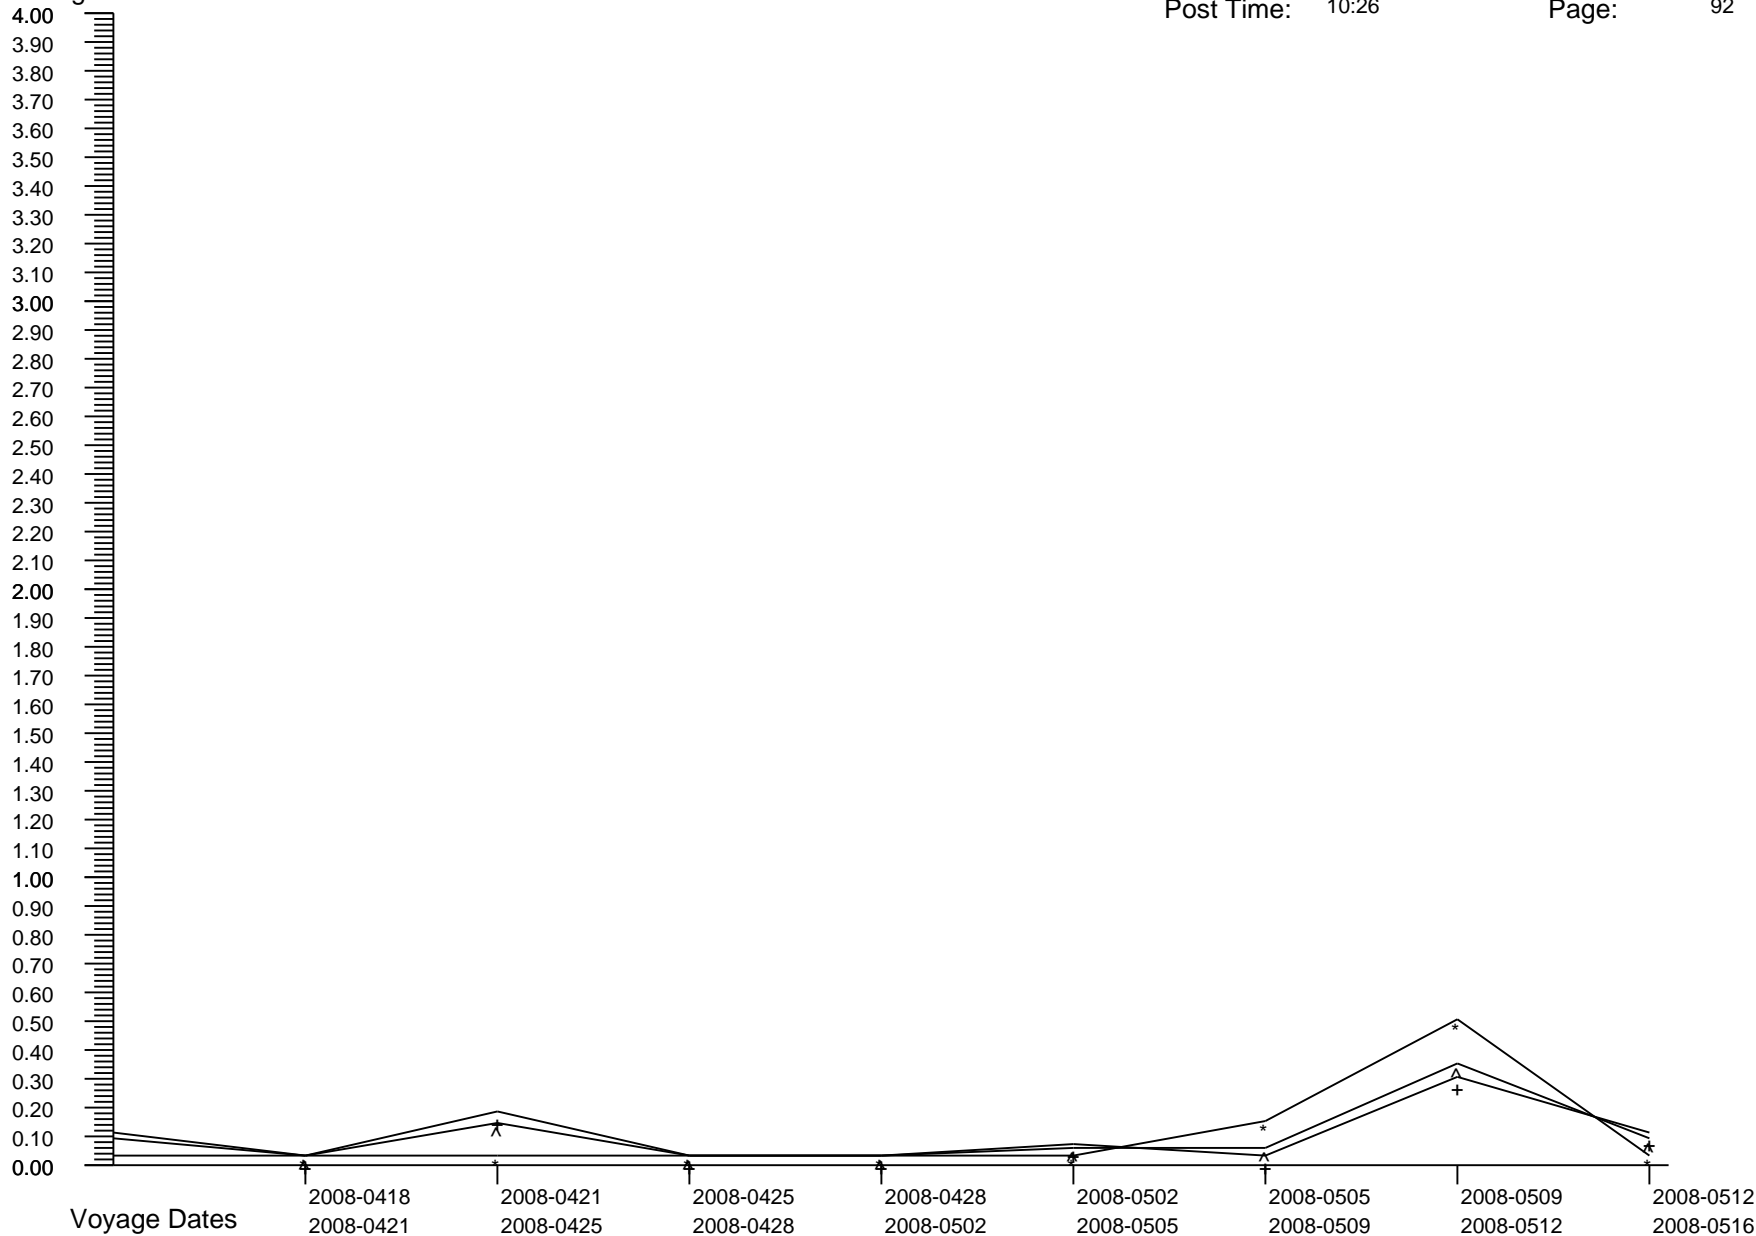

Voyage GI Percentage Summary Graph

Majesty Of The Seas
Post Date: 2009-0603
Post Time: 10:26

Print Date: 2009-0610
Print Time: 19:23
Page: 92

Percentages

Crew Percent:	* =	0.0000	* =	0.0000	* =	0.0000	* =	0.0000	* =	0.0000	* =	0.1188	* =	0.4745	* =	0.0000
Pass Percent:	+	0.0000	+	0.1536	+	0.0000	+	0.0000	+	0.0392	+	0.0000	+	0.2731	+	0.0778
Comb Percent:	^ =	0.0000	^ =	0.1161	^ =	0.0000	^ =	0.0000	^ =	0.0295	^ =	0.0299	^ =	0.3230	^ =	0.0587