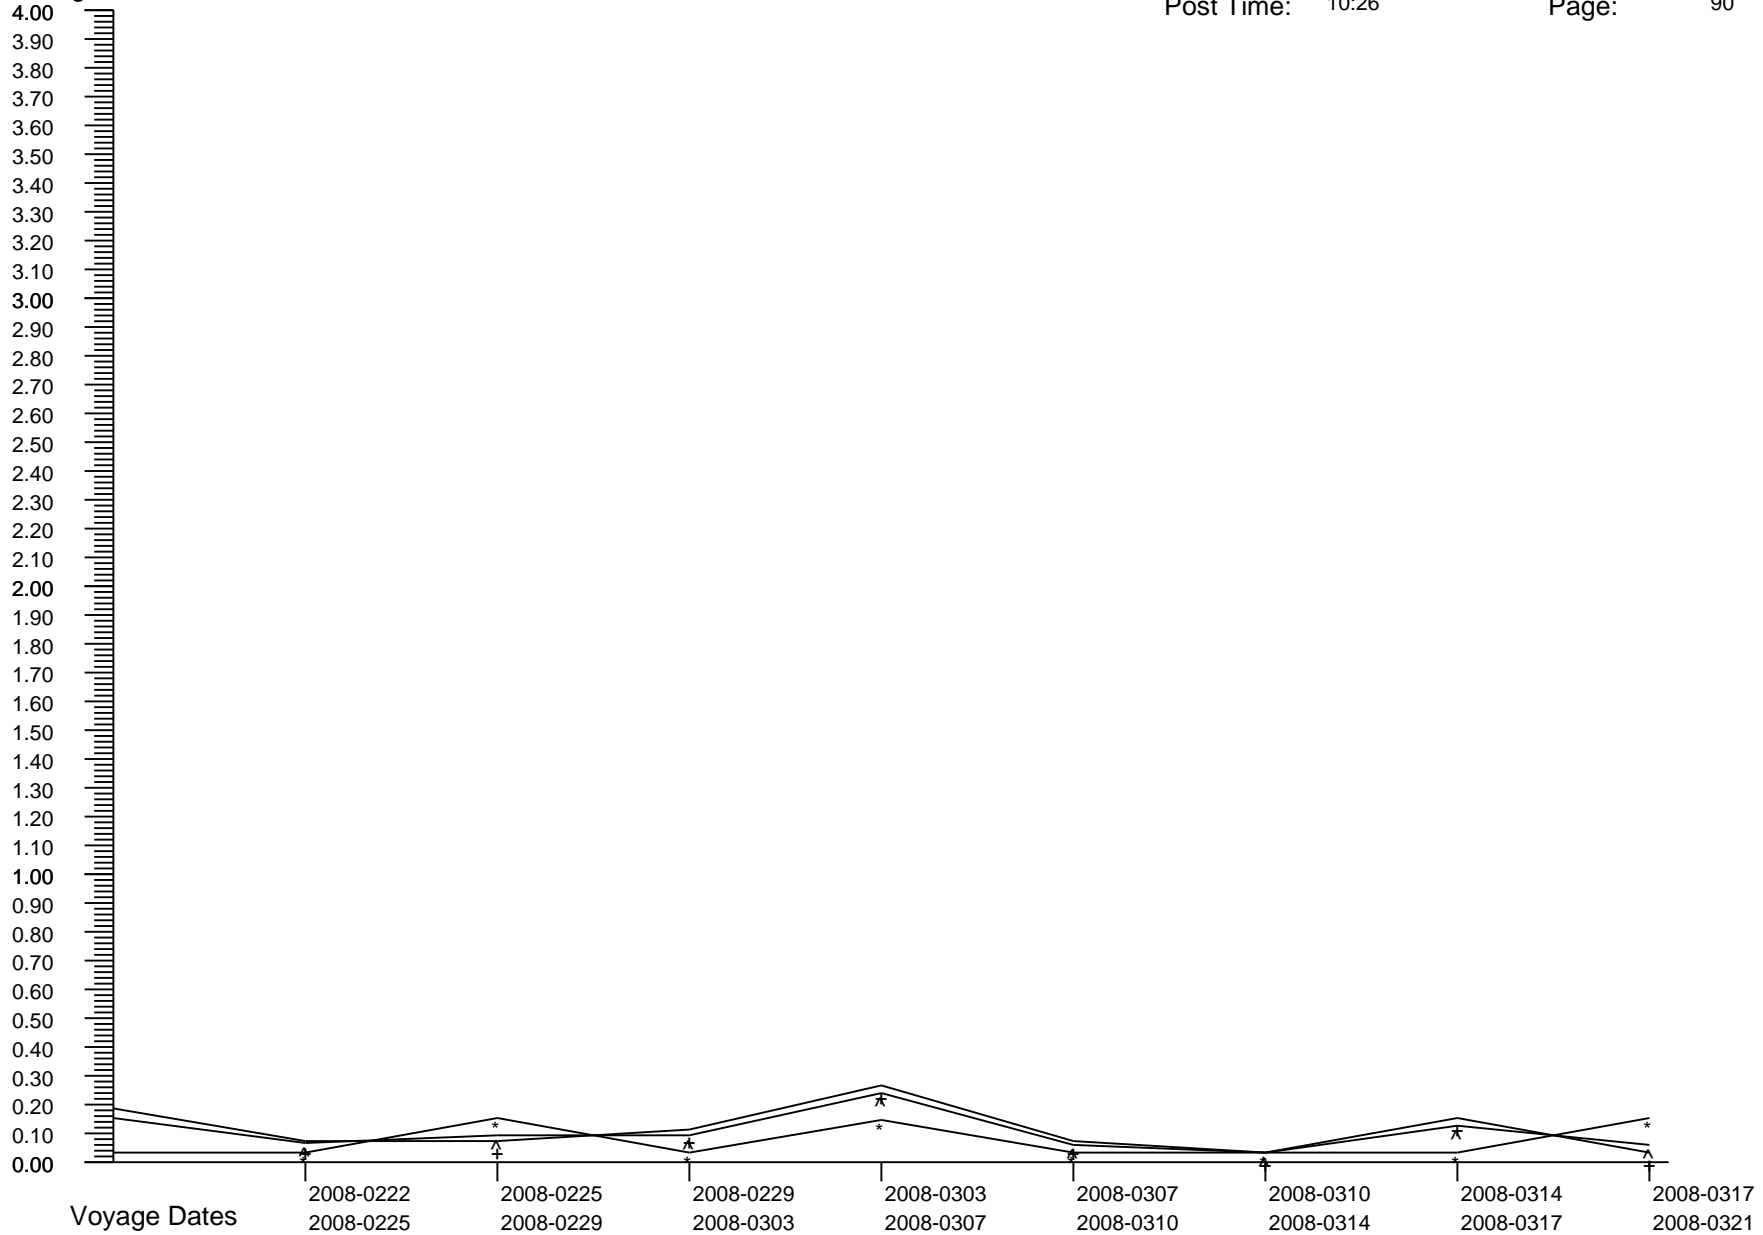

Voyage GI Percentage Summary Graph

Majesty Of The Seas
Post Date: 2009-0603
Post Time: 10:26

Print Date: 2009-0610
Print Time: 19:23
Page: 90

Percentages

Crew Percent:	* =	0.0000	* =	0.1168	* =	0.0000	* =	0.1163	* =	0.0000	* =	0.0000	* =	0.0000	* =	0.1168
Pass Percent:	+ =	0.0408	+ =	0.0404	+ =	0.0782	+ =	0.2349	+ =	0.0402	+ =	0.0000	+ =	0.1217	+ =	0.0000
Comb Percent:	^ =	0.0303	^ =	0.0600	^ =	0.0586	^ =	0.2050	^ =	0.0300	^ =	0.0000	^ =	0.0906	^ =	0.0285