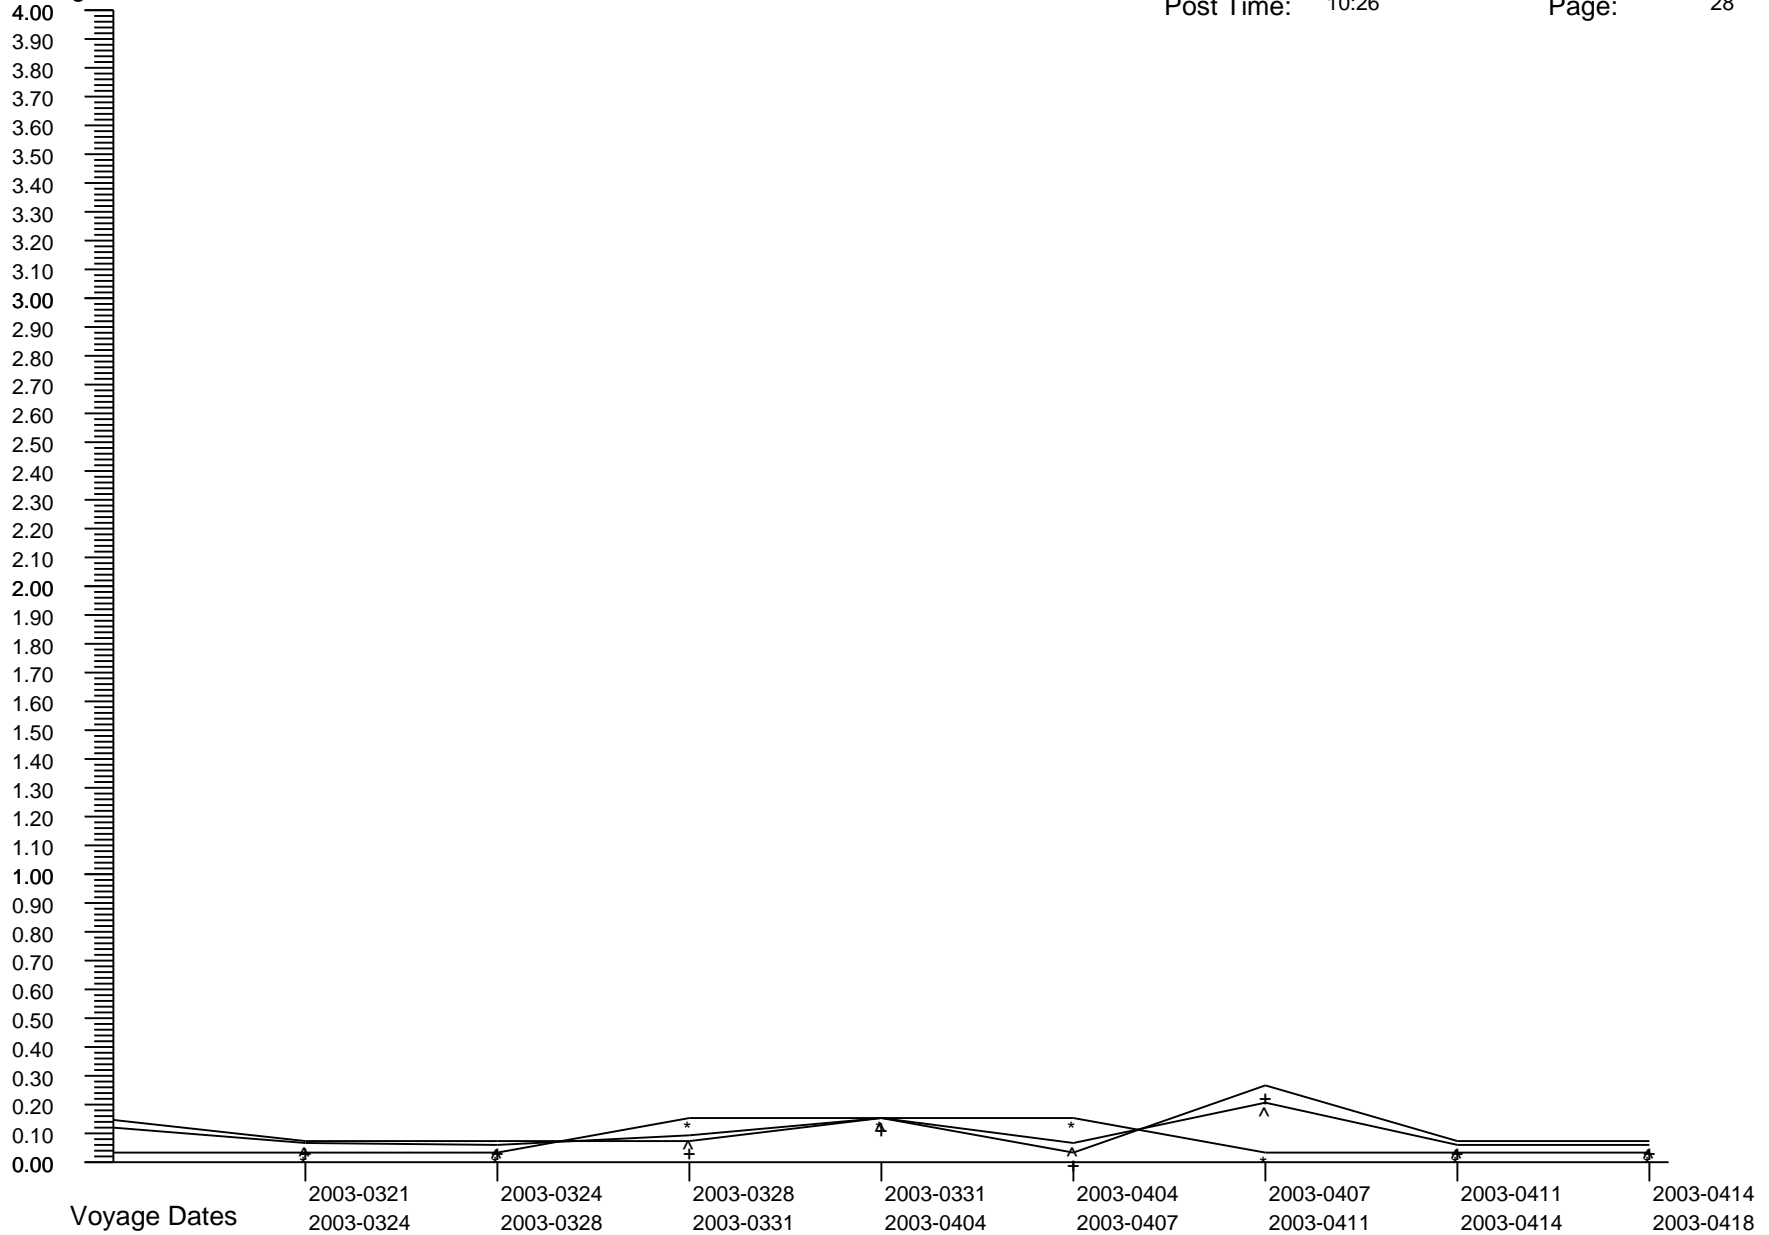

Voyage GI Percentage Summary Graph

Majesty Of The Seas
Post Date: 2009-0603
Post Time: 10:26

Print Date: 2009-0610
Print Time: 19:23
Page: 28

Percentages

Crew Percent:	* =	0.0000	* =	0.0000	* =	0.1205	* =	0.1189	* =	0.1203	* =	0.0000	* =	0.0000	* =	0.0000
Pass Percent:	+ =	0.0413	+ =	0.0380	+ =	0.0402	+ =	0.1207	+ =	0.0000	+ =	0.2328	+ =	0.0391	+ =	0.0386
Comb Percent:	^ =	0.0308	^ =	0.0288	^ =	0.0603	^ =	0.1202	^ =	0.0305	^ =	0.1760	^ =	0.0294	^ =	0.0292