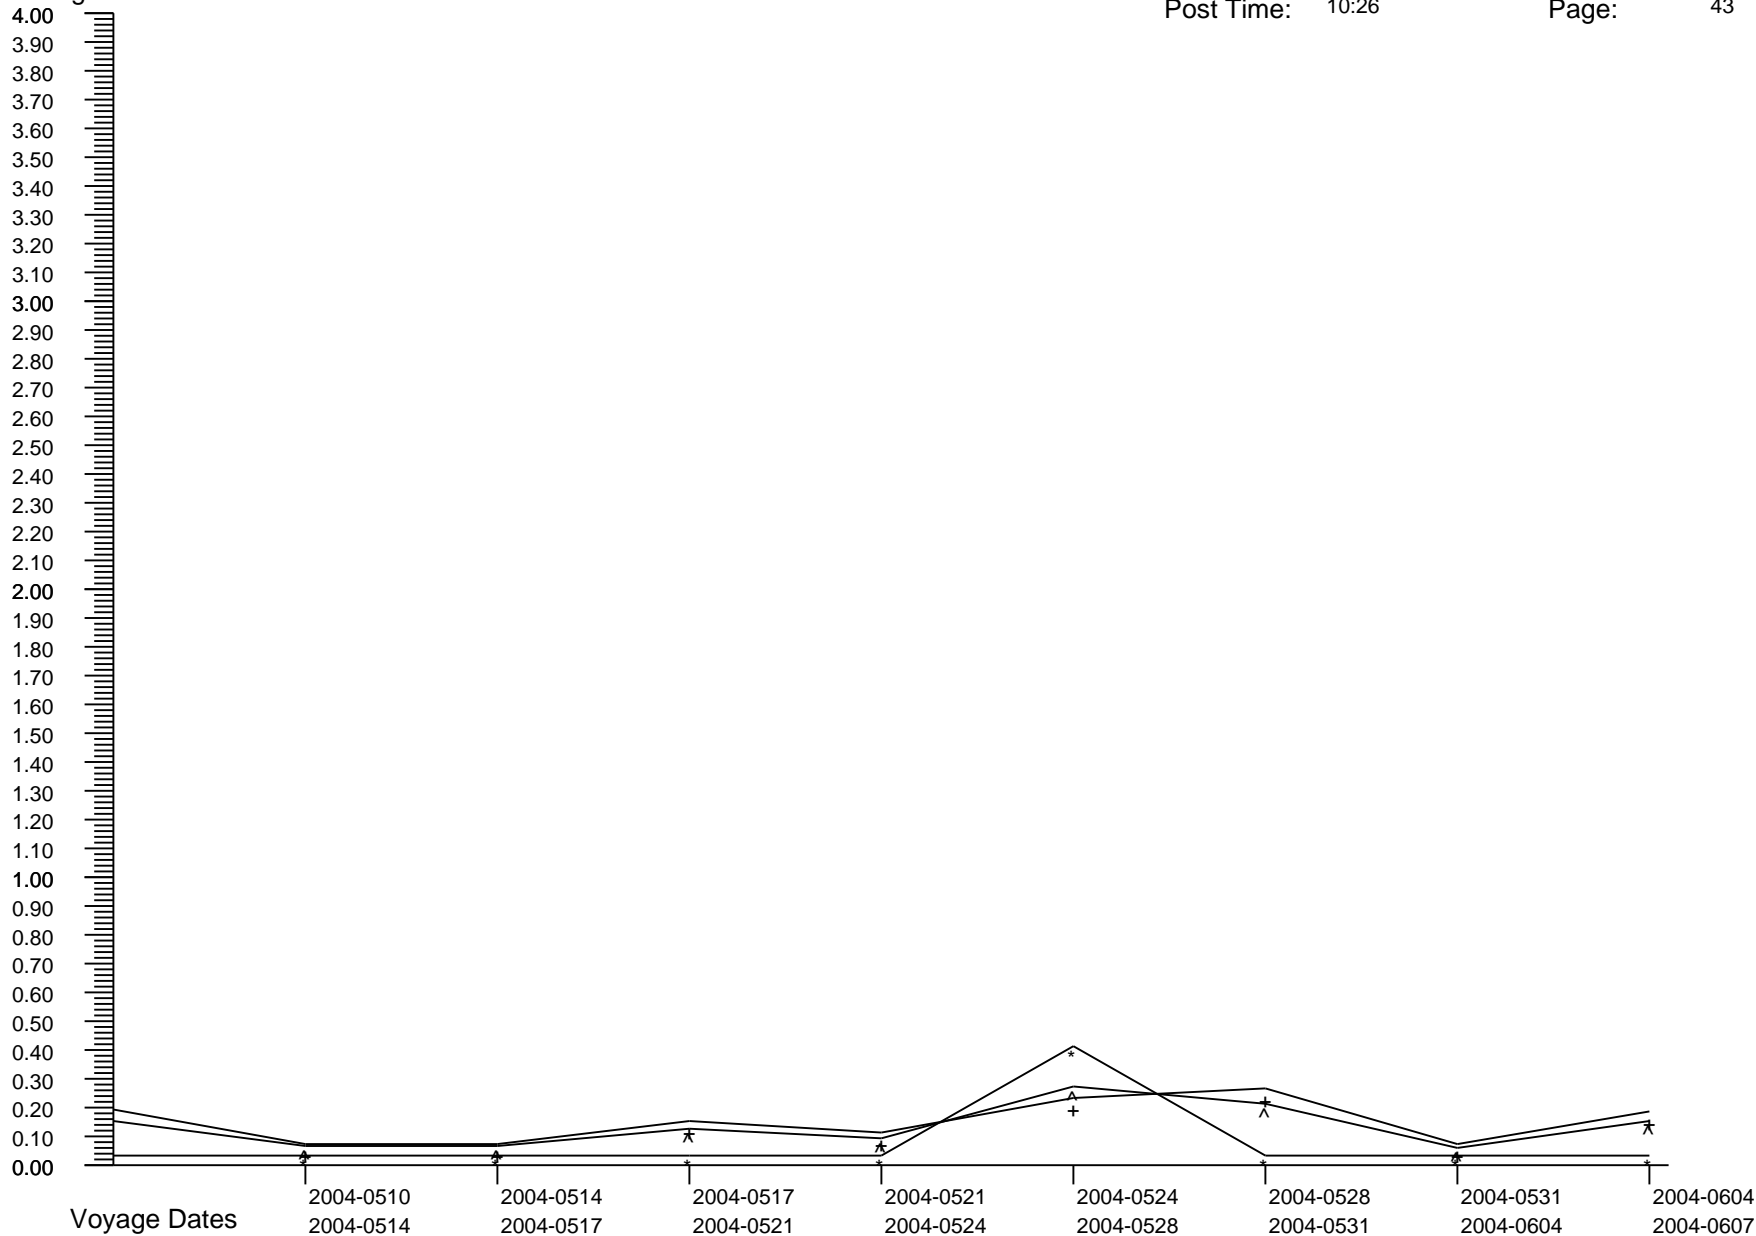

Voyage GI Percentage Summary Graph

Majesty Of The Seas
Post Date: 2009-0603
Post Time: 10:26

Print Date: 2009-0610
Print Time: 19:23
Page: 43

Percentages

Crew Percent:	* =	0.0000	* =	0.0000	* =	0.0000	* =	0.0000	* =	0.3827	* =	0.0000	* =	0.0000	* =	0.0000
Pass Percent:	+ =	0.0407	+ =	0.0412	+ =	0.1192	+ =	0.0804	+ =	0.1992	+ =	0.2334	+ =	0.0388	+ =	0.1554
Comb Percent:	^ =	0.0305	^ =	0.0309	^ =	0.0901	^ =	0.0605	^ =	0.2429	^ =	0.1775	^ =	0.0295	^ =	0.1185