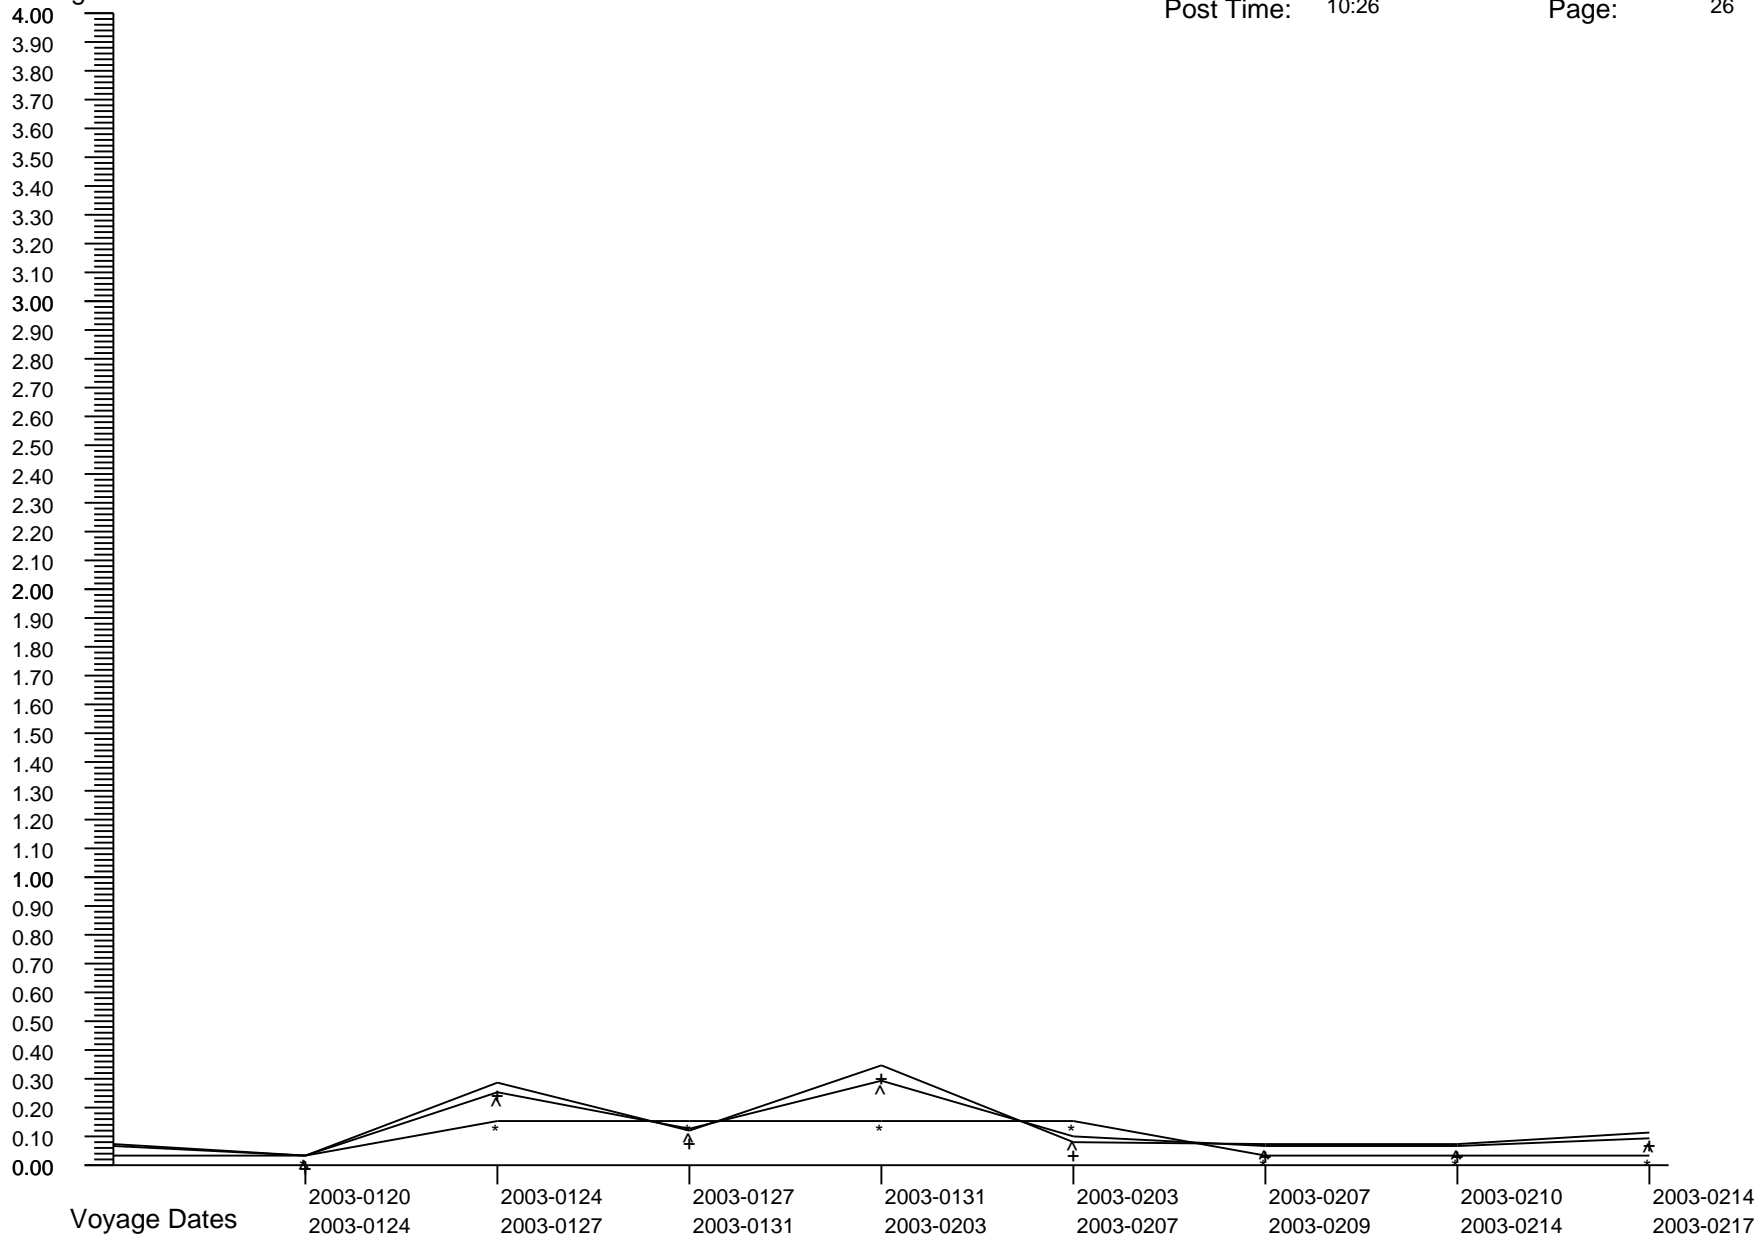

Voyage GI Percentage Summary Graph

Majesty Of The Seas
Post Date: 2009-0603
Post Time: 10:26

Print Date: 2009-0610
Print Time: 19:23
Page: 26

Percentages

Crew Percent:	* =	0.0000	* =	0.1193	* =	0.1181	* =	0.1208	* =	0.1205	* =	0.0000	* =	0.0000	* =	0.0000
Pass Percent:	+ =	0.0000	+ =	0.2553	+ =	0.0860	+ =	0.3114	+ =	0.0434	+ =	0.0427	+ =	0.0424	+ =	0.0817
Comb Percent:	^ =	0.0000	^ =	0.2196	^ =	0.0945	^ =	0.2601	^ =	0.0639	^ =	0.0315	^ =	0.0314	^ =	0.0611