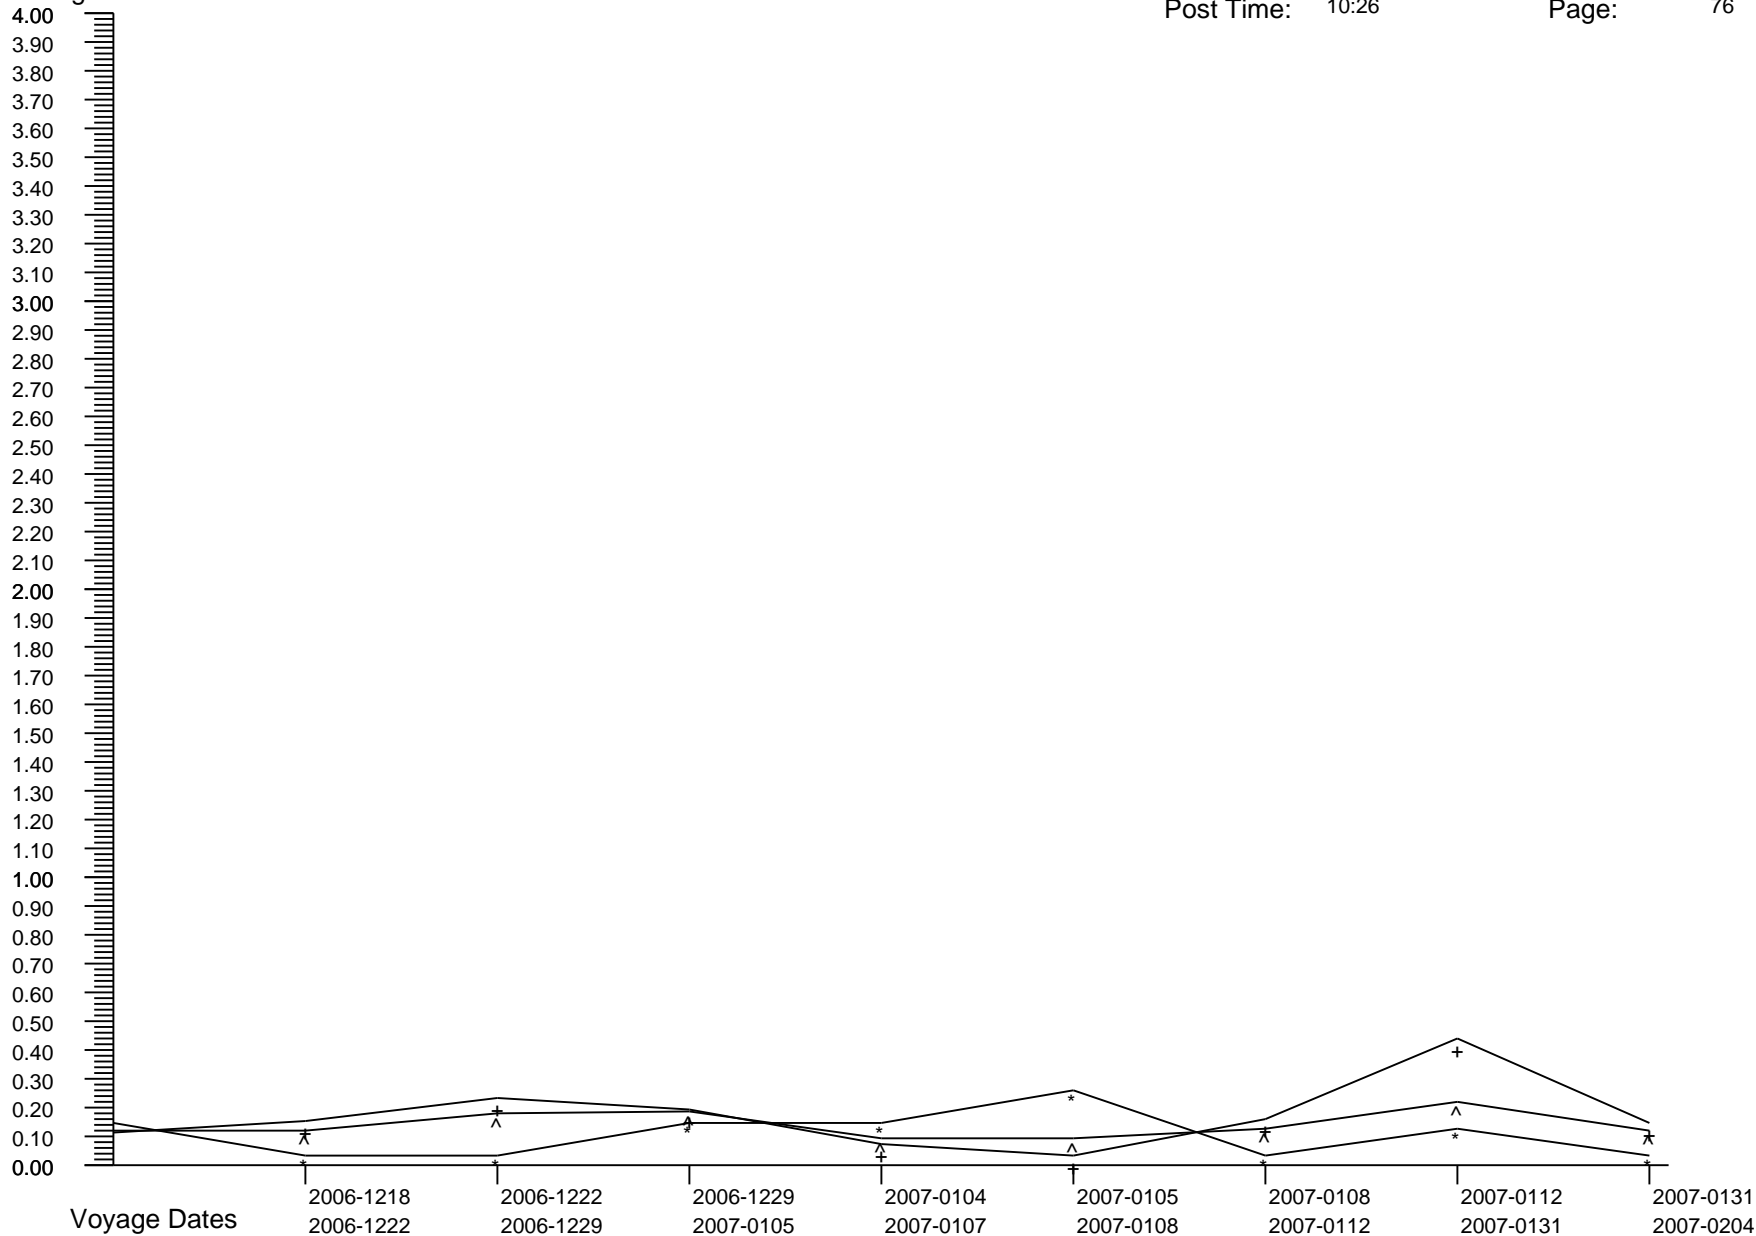

Voyage GI Percentage Summary Graph

Majesty Of The Seas
Post Date: 2009-0603
Post Time: 10:26

Print Date: 2009-0610
Print Time: 19:23
Page: 76

Percentages

Crew Percent:	* =	0.0000	* =	0.0000	* =	0.1155	* =	0.1163	* =	0.2257	* =	0.0000	* =	0.0915	* =	0.0000
Pass Percent:	+ =	0.1188	+ =	0.1980	+ =	0.1633	+ =	0.0381	+ =	0.0000	+ =	0.1282	+ =	0.4082	+ =	0.1162
Comb Percent:	^ =	0.0883	^ =	0.1472	^ =	0.1508	^ =	0.0574	^ =	0.0612	^ =	0.0926	^ =	0.1895	^ =	0.0872