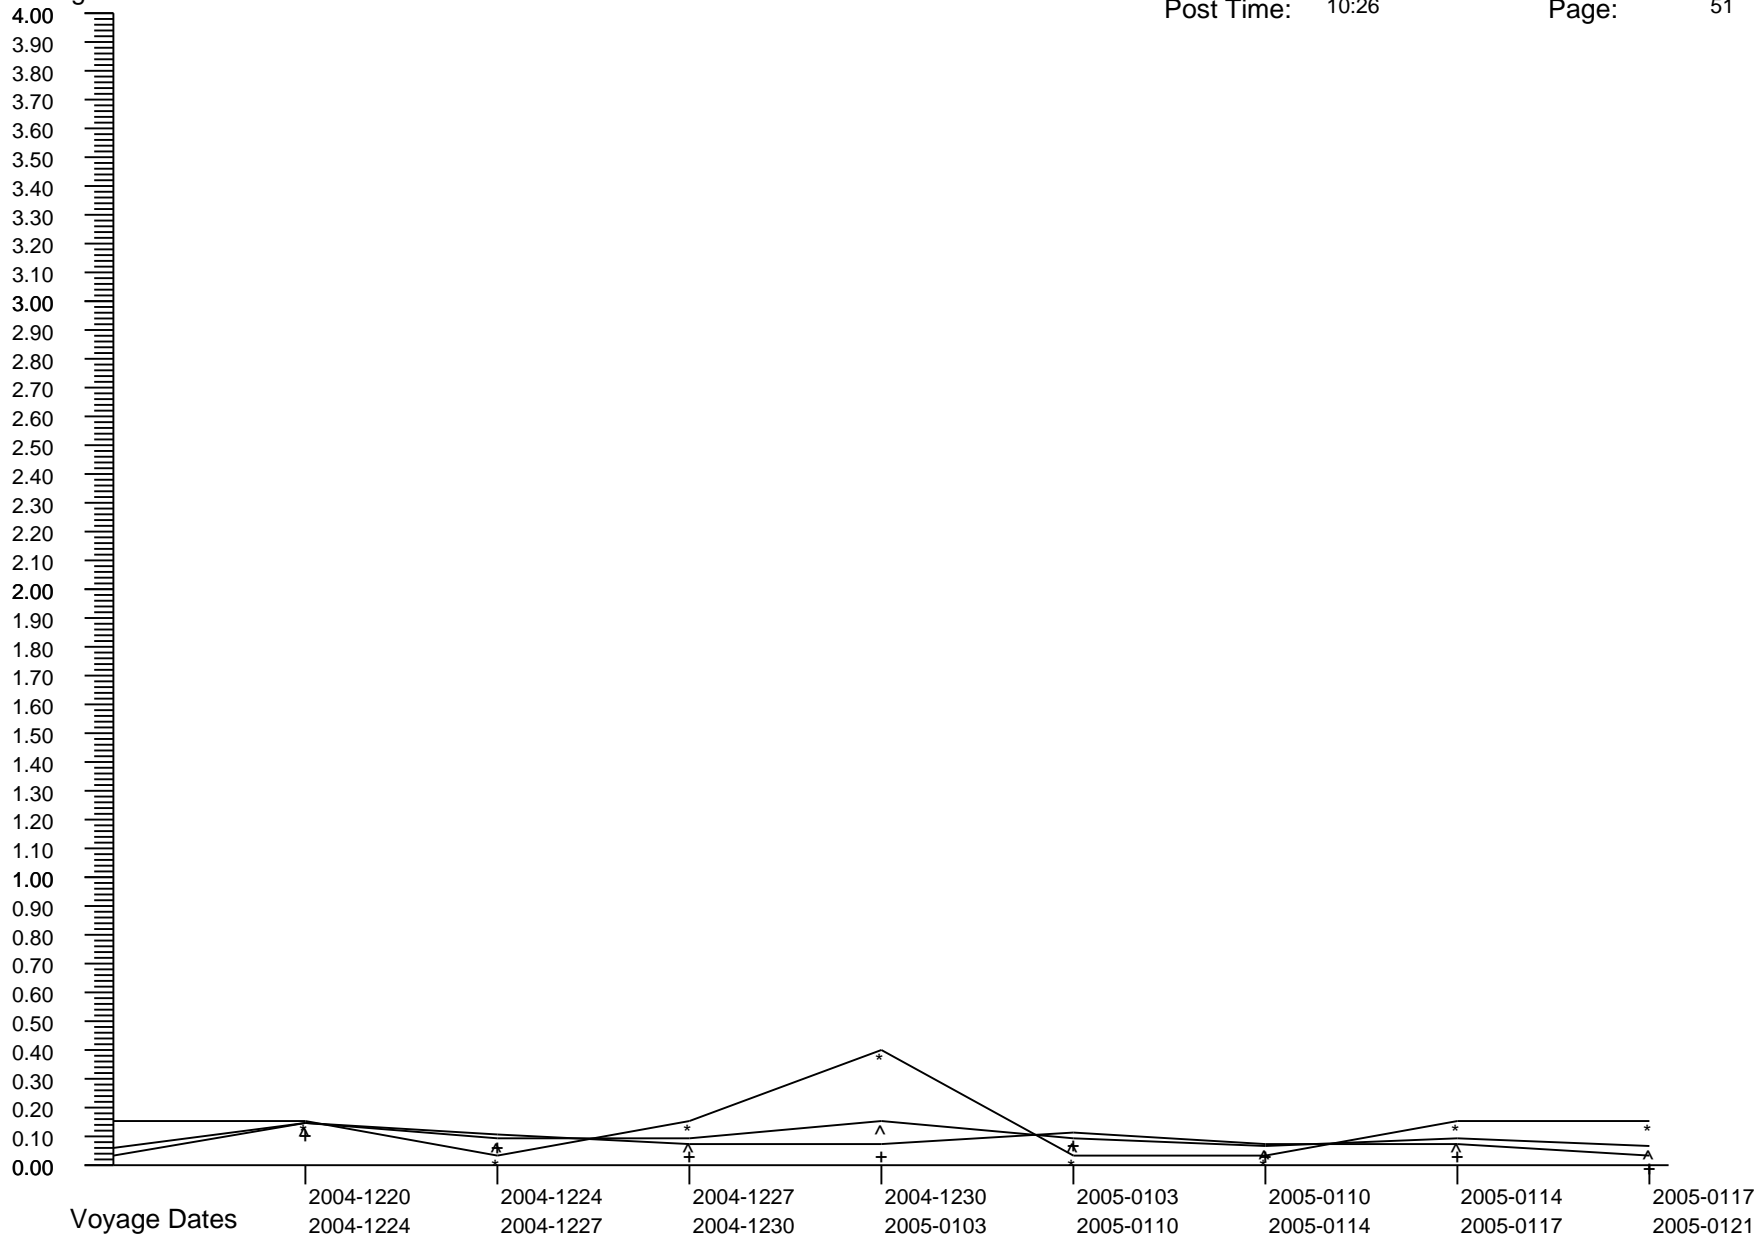

Voyage GI Percentage Summary Graph

Majesty Of The Seas
Post Date: 2009-0603
Post Time: 10:26

Print Date: 2009-0610
Print Time: 19:23
Page: 51

Percentages

Crew Percent:	* =	0.1220	* =	0.0000	* =	0.1221	* =	0.3667	* =	0.0000	* =	0.0000	* =	0.1224	* =	0.1218
Pass Percent:	+ =	0.1136	+ =	0.0761	+ =	0.0384	+ =	0.0393	+ =	0.0795	+ =	0.0409	+ =	0.0407	+ =	0.0000
Comb Percent:	^ =	0.1156	^ =	0.0580	^ =	0.0584	^ =	0.1189	^ =	0.0600	^ =	0.0306	^ =	0.0611	^ =	0.0307