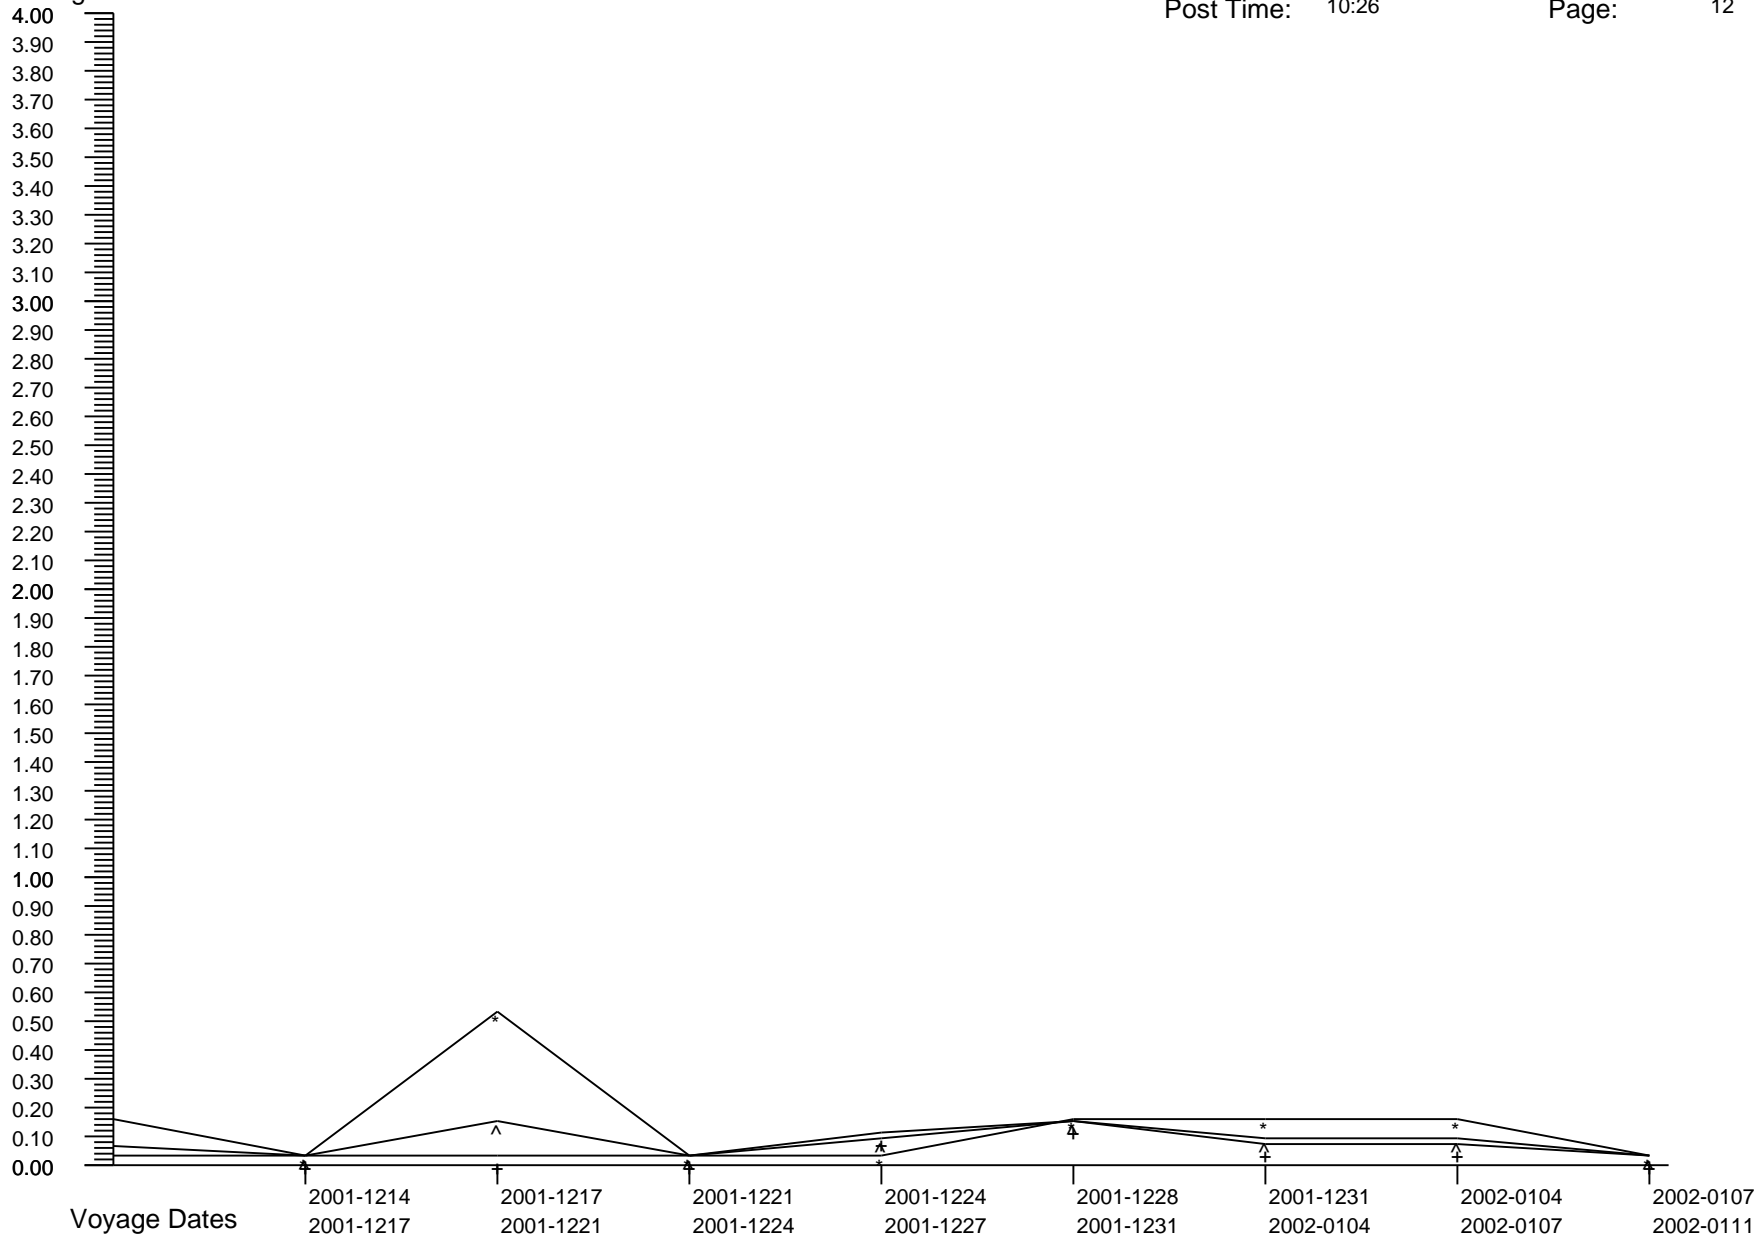

Voyage GI Percentage Summary Graph

Percentages

Crew Percent:	* =	0.0000	* =	0.5019	* =	0.0000	* =	0.0000	* =	0.1242	* =	0.1242	* =	0.1258	* =	0.0000
Pass Percent:	+ =	0.0000	+ =	0.0000	+ =	0.0000	+ =	0.0781	+ =	0.1171	+ =	0.0411	+ =	0.0413	+ =	0.0000
Comb Percent:	^ =	0.0000	^ =	0.1215	^ =	0.0000	^ =	0.0596	^ =	0.1188	^ =	0.0618	^ =	0.0622	^ =	0.0000