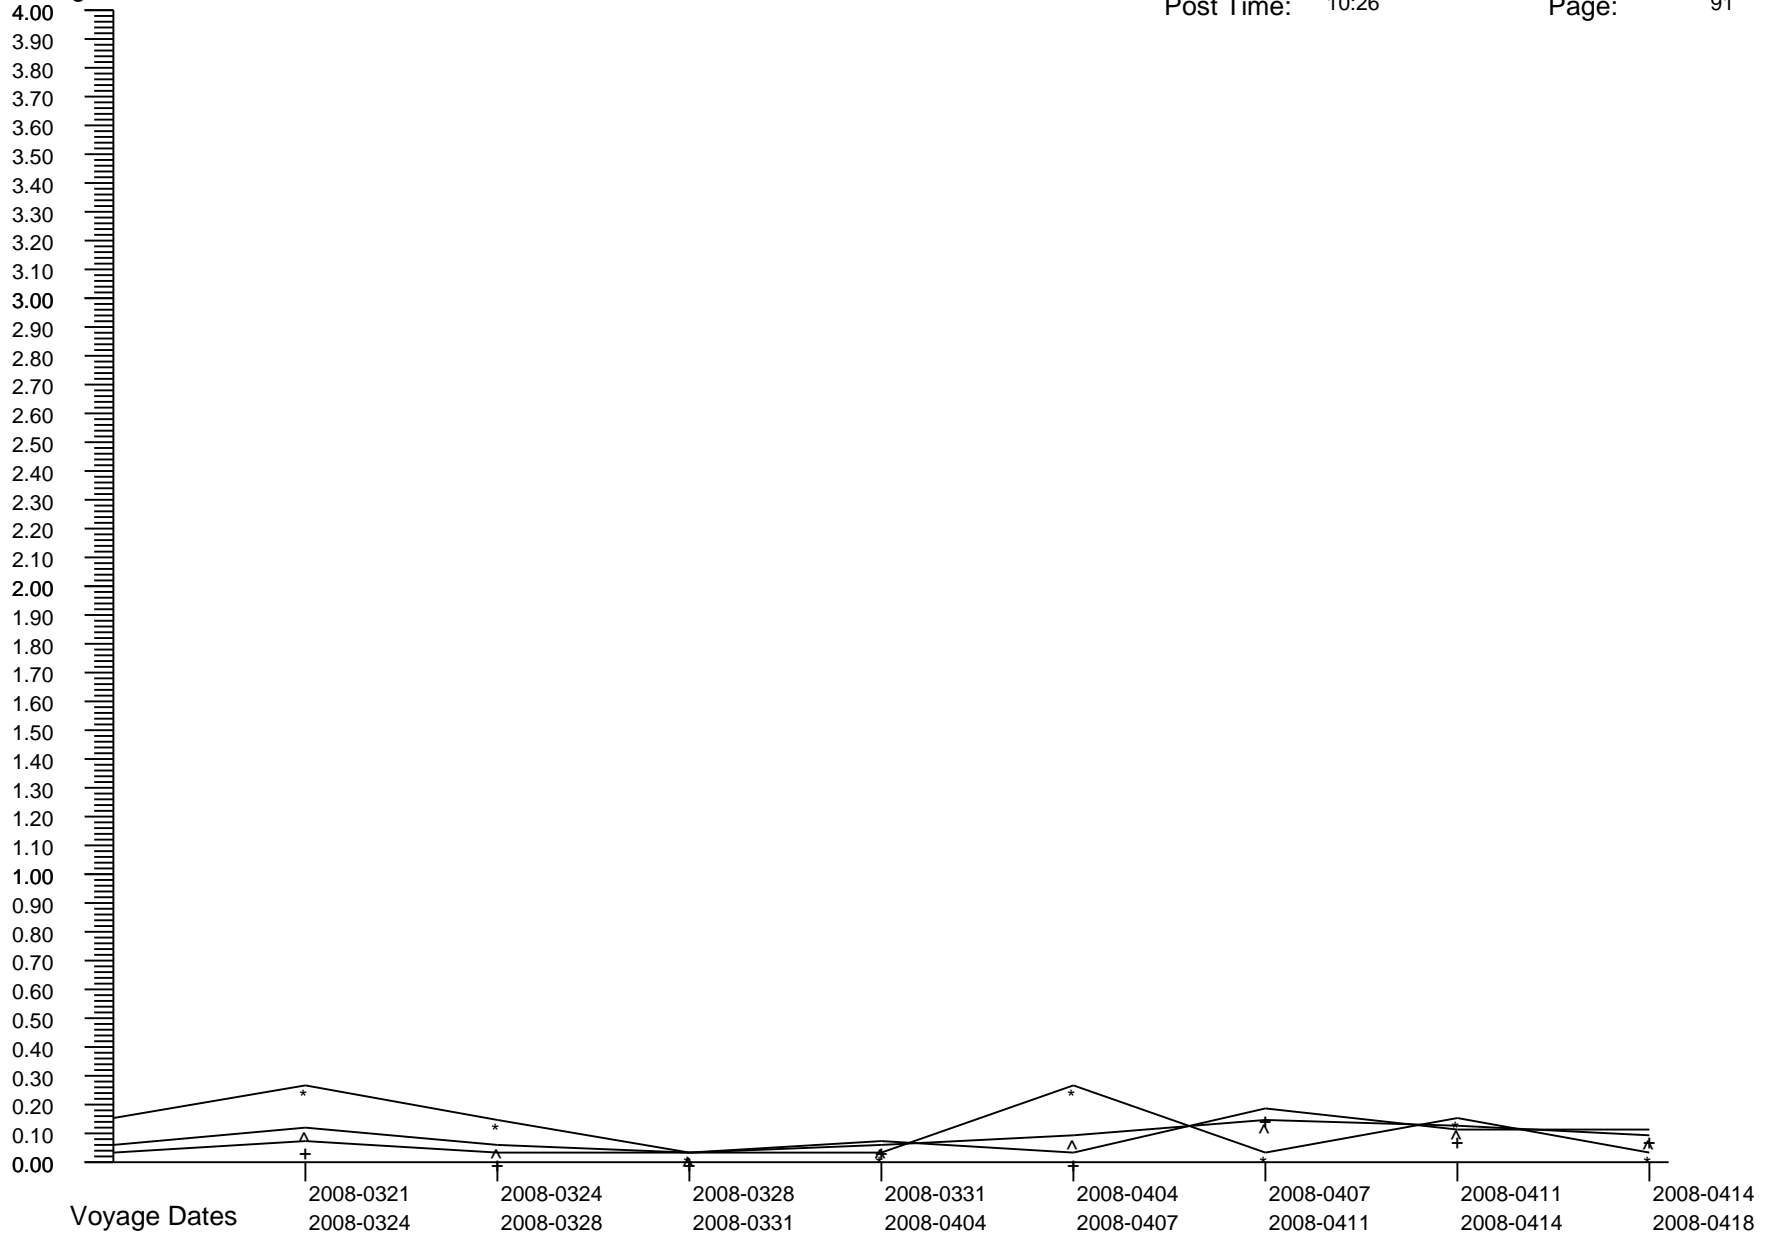

Voyage GI Percentage Summary Graph

Majesty Of The Seas
Post Date: 2009-0603
Post Time: 10:26

Print Date: 2009-0610
Print Time: 19:23
Page: 91

Percentages

Crew Percent:	* =	0.2317	* =	0.1161	* =	0.0000	* =	0.0000	* =	0.2353	* =	0.0000	* =	0.1182	* =	0.0000
Pass Percent:	+ =	0.0382	+ =	0.0000	+ =	0.0000	+ =	0.0379	+ =	0.0000	+ =	0.1521	+ =	0.0817	+ =	0.0775
Comb Percent:	^ =	0.0862	^ =	0.0288	^ =	0.0000	^ =	0.0286	^ =	0.0586	^ =	0.1147	^ =	0.0910	^ =	0.0583