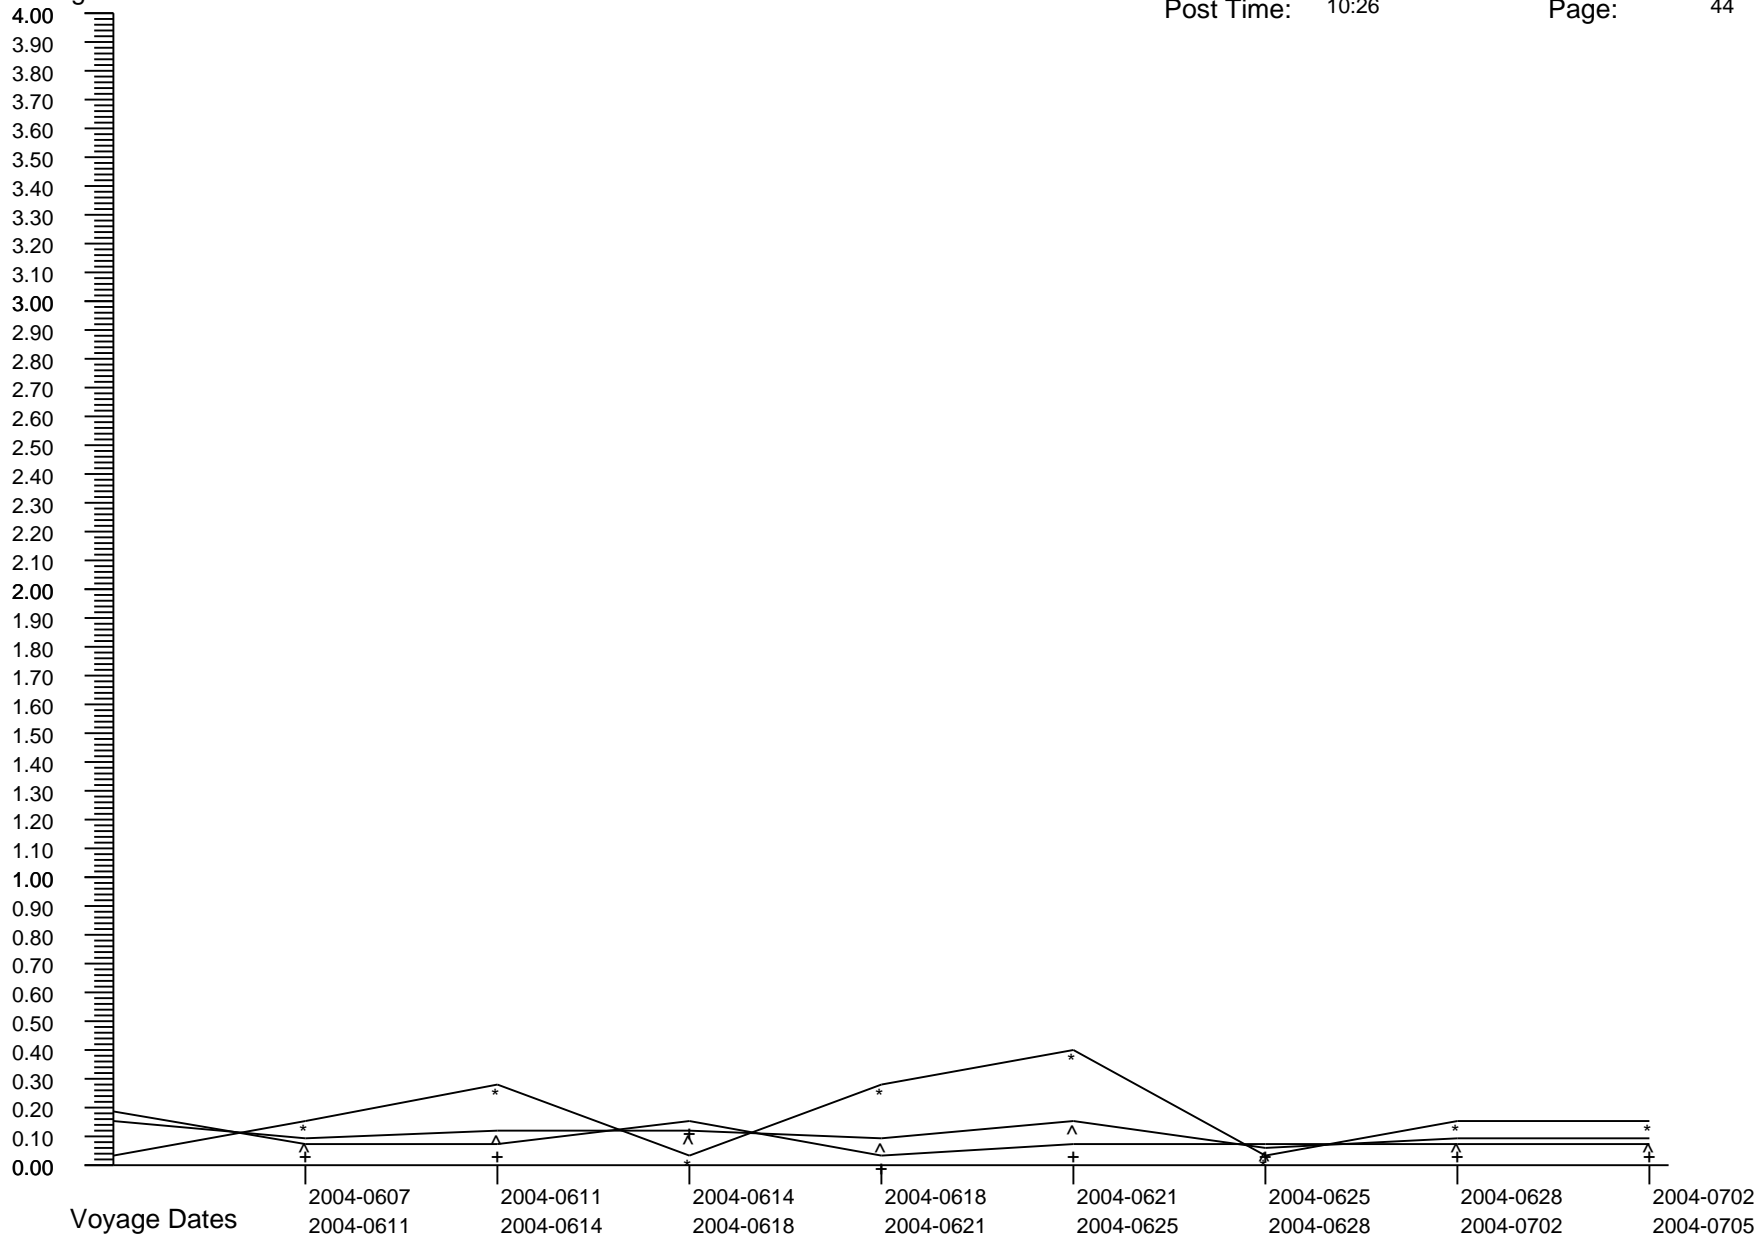

Voyage GI Percentage Summary Graph

Majesty Of The Seas
Post Date: 2009-0603
Post Time: 10:26

Print Date: 2009-0610
Print Time: 19:23
Page: 44

Percentages

Crew Percent:	* =	0.1233	* =	0.2457	* =	0.0000	* =	0.2454	* =	0.3686	* =	0.0000	* =	0.1232	* =	0.1229
Pass Percent:	+ =	0.0387	+ =	0.0394	+ =	0.1183	+ =	0.0000	+ =	0.0394	+ =	0.0382	+ =	0.0384	+ =	0.0381
Comb Percent:	^ =	0.0589	^ =	0.0896	^ =	0.0896	^ =	0.0587	^ =	0.1194	^ =	0.0292	^ =	0.0586	^ =	0.0581