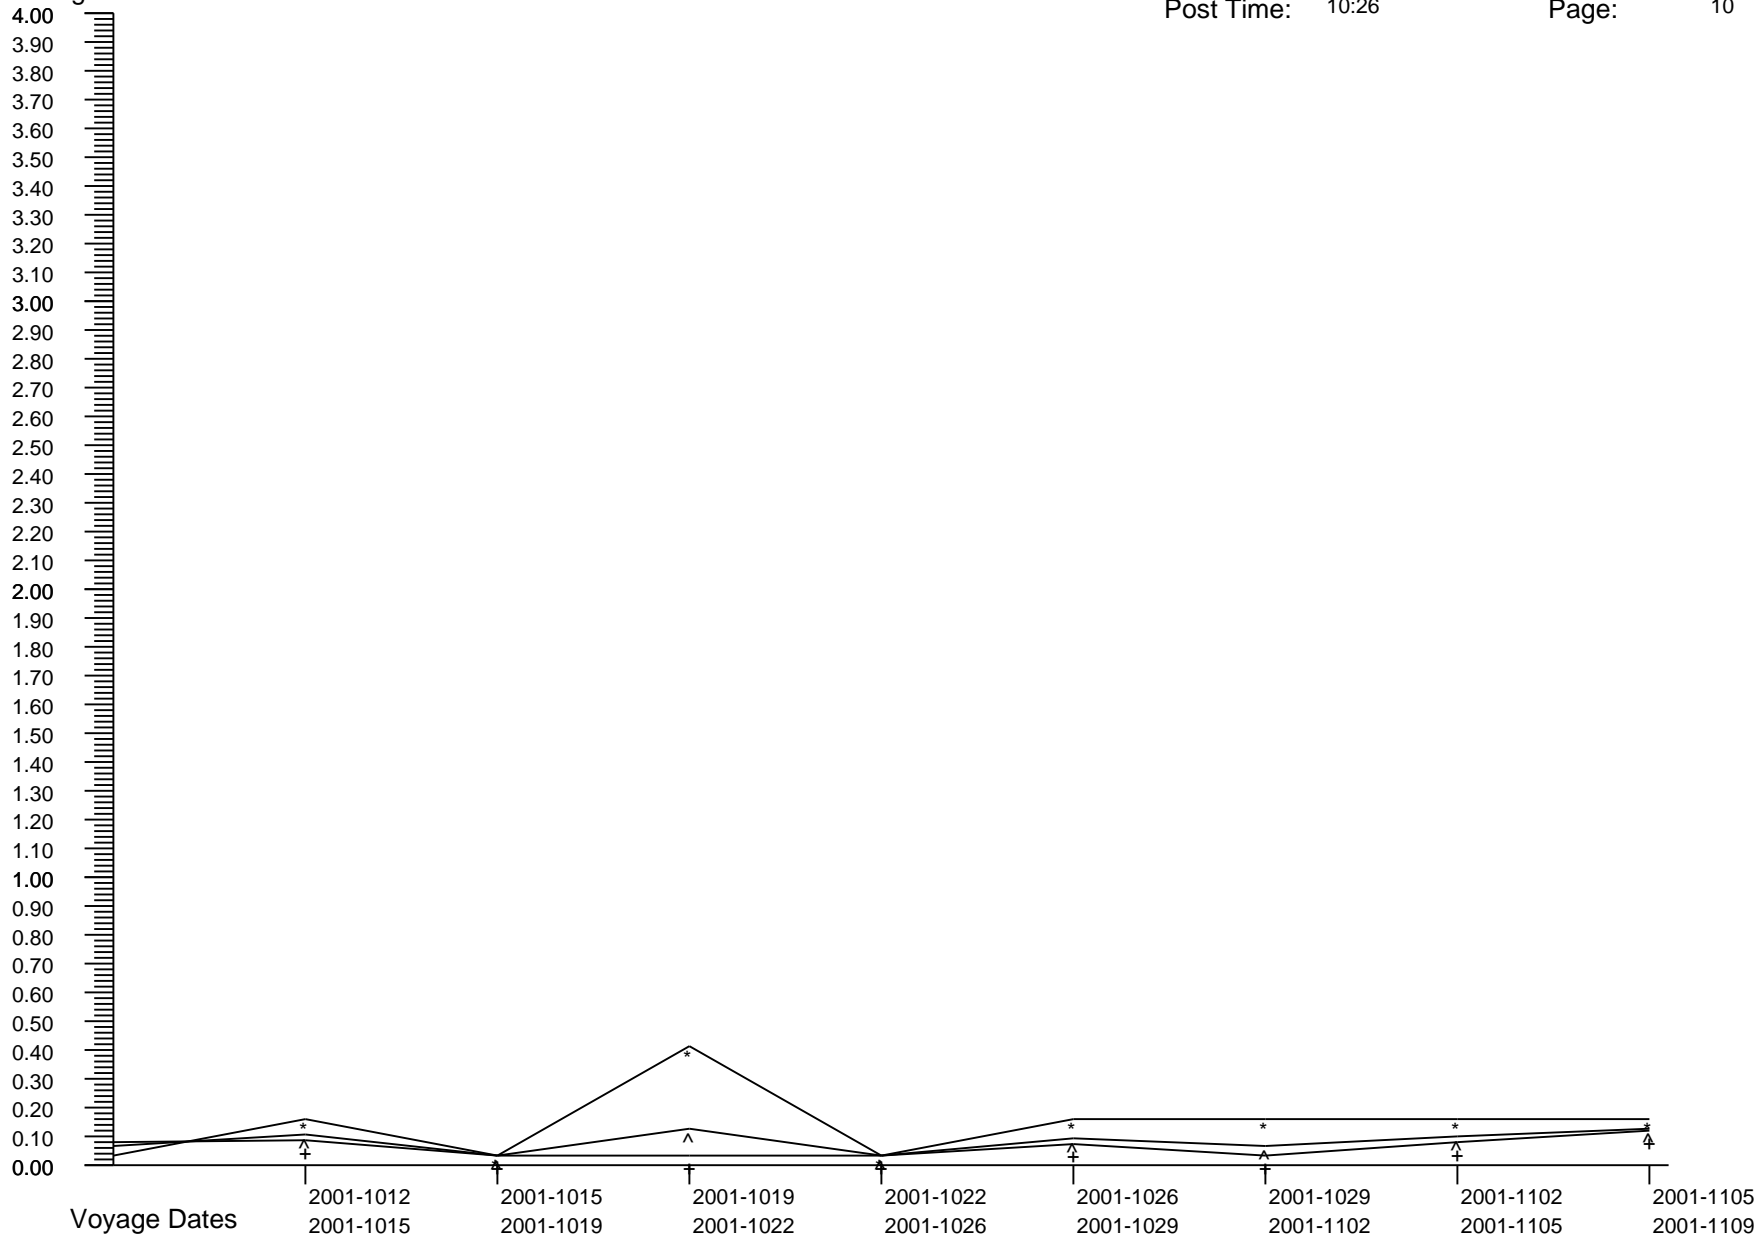

Voyage GI Percentage Summary Graph

Majesty Of The Seas
Post Date: 2009-0603
Post Time: 10:26

Print Date: 2009-0610
Print Time: 19:23
Page: 10

Percentages

Crew Percent:	* =	0.1261	* =	0.0000	* =	0.3769	* =	0.0000	* =	0.1250	* =	0.1245	* =	0.1242	* =	0.1244
Pass Percent:	+ =	0.0518	+ =	0.0000	+ =	0.0000	+ =	0.0000	+ =	0.0415	+ =	0.0000	+ =	0.0442	+ =	0.0854
Comb Percent:	^ =	0.0734	^ =	0.0000	^ =	0.0950	^ =	0.0000	^ =	0.0624	^ =	0.0330	^ =	0.0653	^ =	0.0954