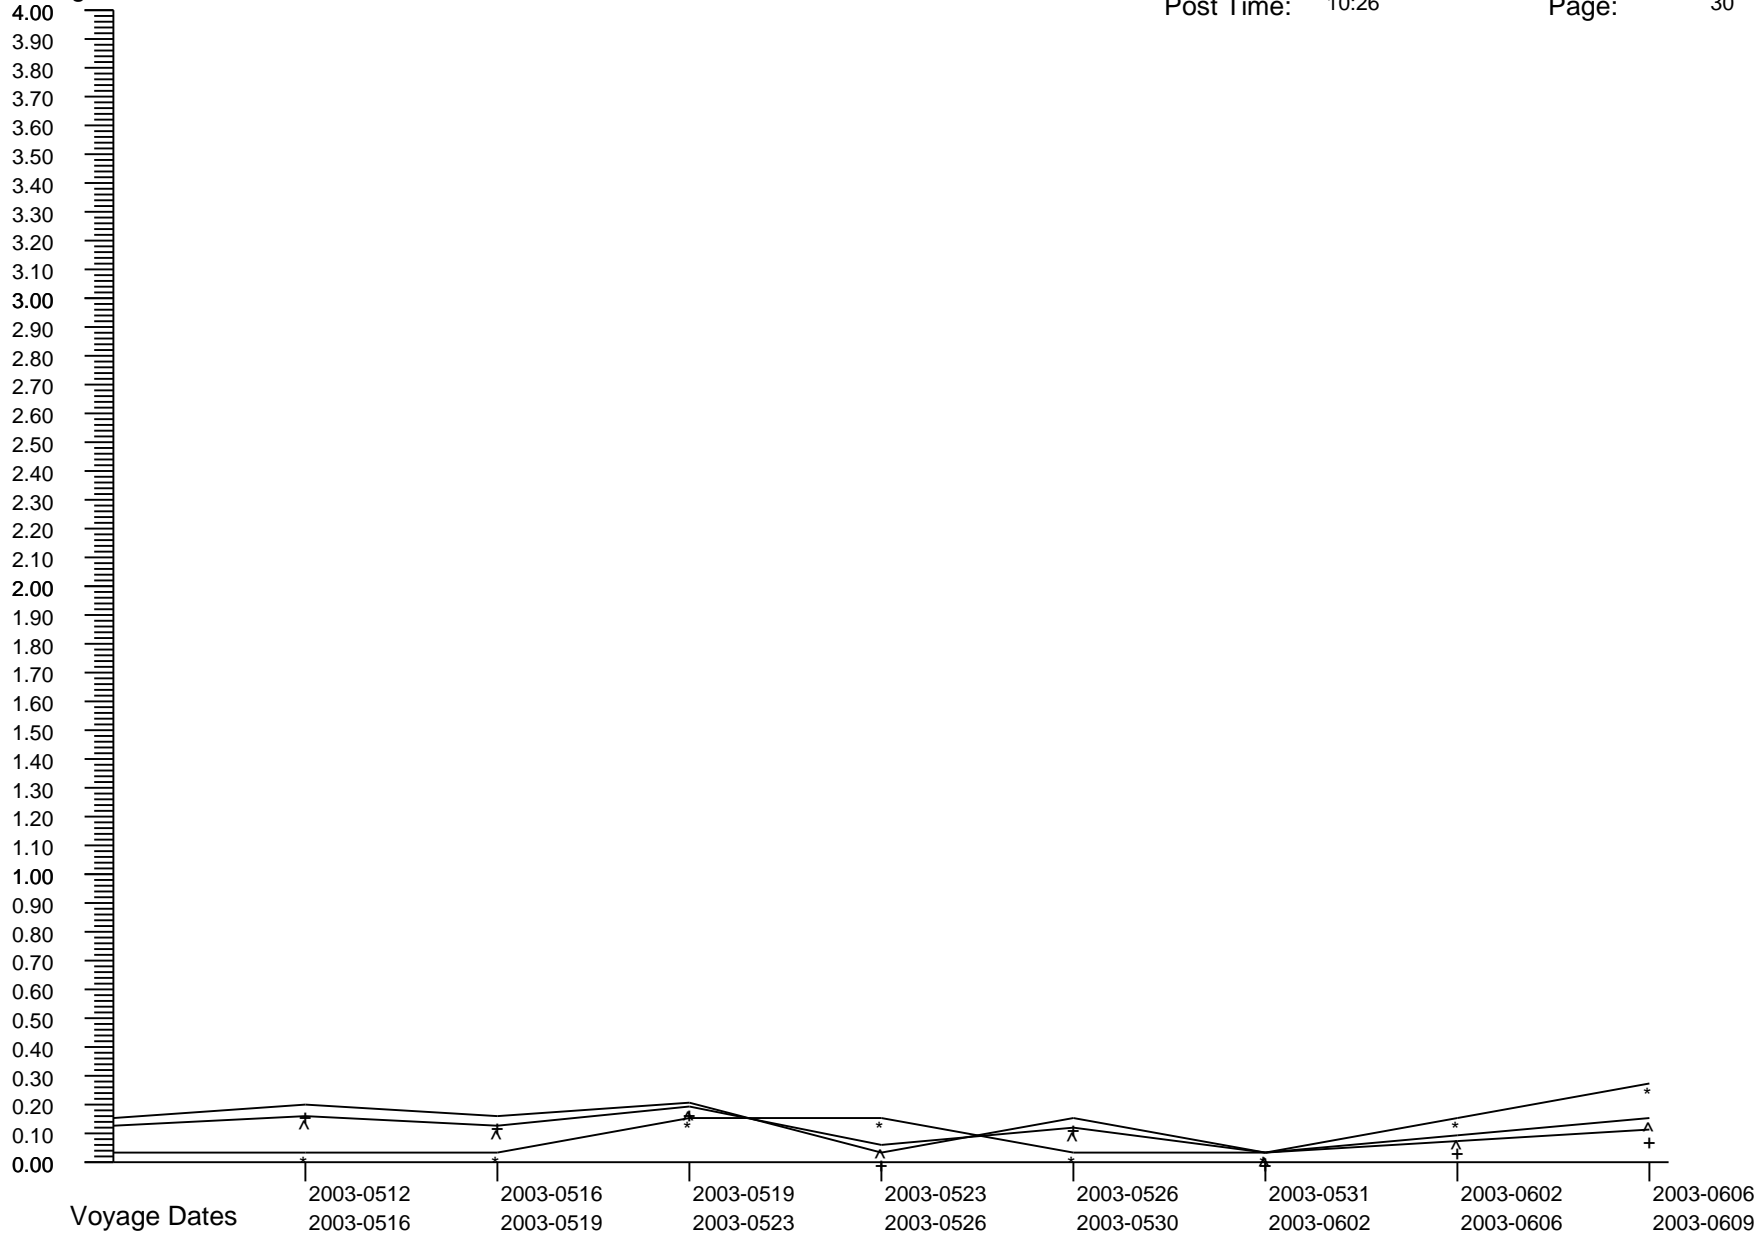

Voyage GI Percentage Summary Graph

Majesty Of The Seas
Post Date: 2009-0603
Post Time: 10:26

Print Date: 2009-0610
Print Time: 19:23
Page: 30

Percentages

Crew Percent:	* =	0.0000	* =	0.0000	* =	0.1205	* =	0.1200	* =	0.0000	* =	0.0000	* =	0.1218	* =	0.2413
Pass Percent:	+ =	0.1681	+ =	0.1257	+ =	0.1713	+ =	0.0000	+ =	0.1176	+ =	0.0000	+ =	0.0386	+ =	0.0797
Comb Percent:	^ =	0.1247	^ =	0.0936	^ =	0.1580	^ =	0.0295	^ =	0.0888	^ =	0.0000	^ =	0.0586	^ =	0.1199