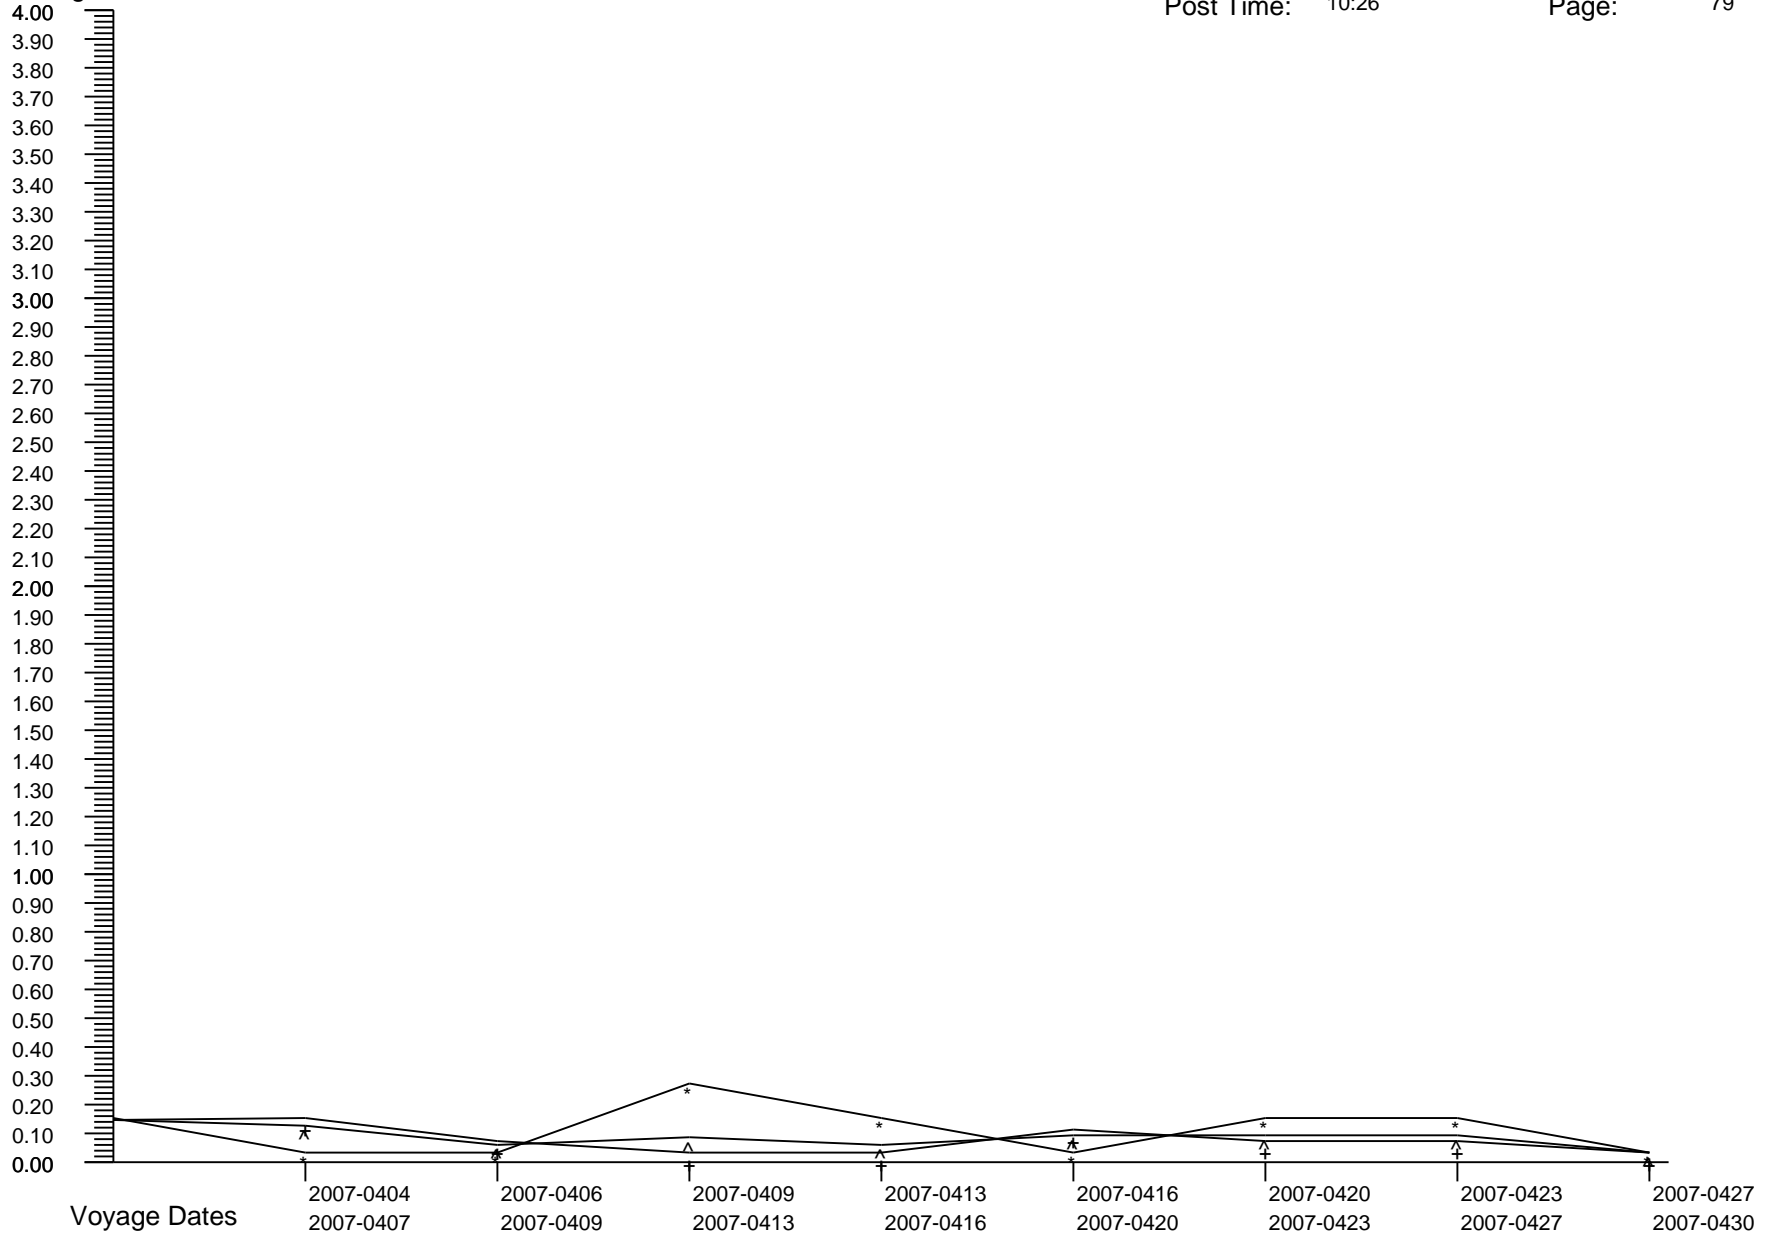

Voyage GI Percentage Summary Graph

Percentages

Crew Percent:	* =	0.0000	* =	0.0000	* =	0.2372	* =	0.1185	* =	0.0000	* =	0.1174	* =	0.1171	* =	0.0000
Pass Percent:	+ =	0.1217	+ =	0.0371	+ =	0.0000	+ =	0.0000	+ =	0.0786	+ =	0.0403	+ =	0.0402	+ =	0.0000
Comb Percent:	^ =	0.0901	^ =	0.0283	^ =	0.0566	^ =	0.0300	^ =	0.0590	^ =	0.0600	^ =	0.0599	^ =	0.0000