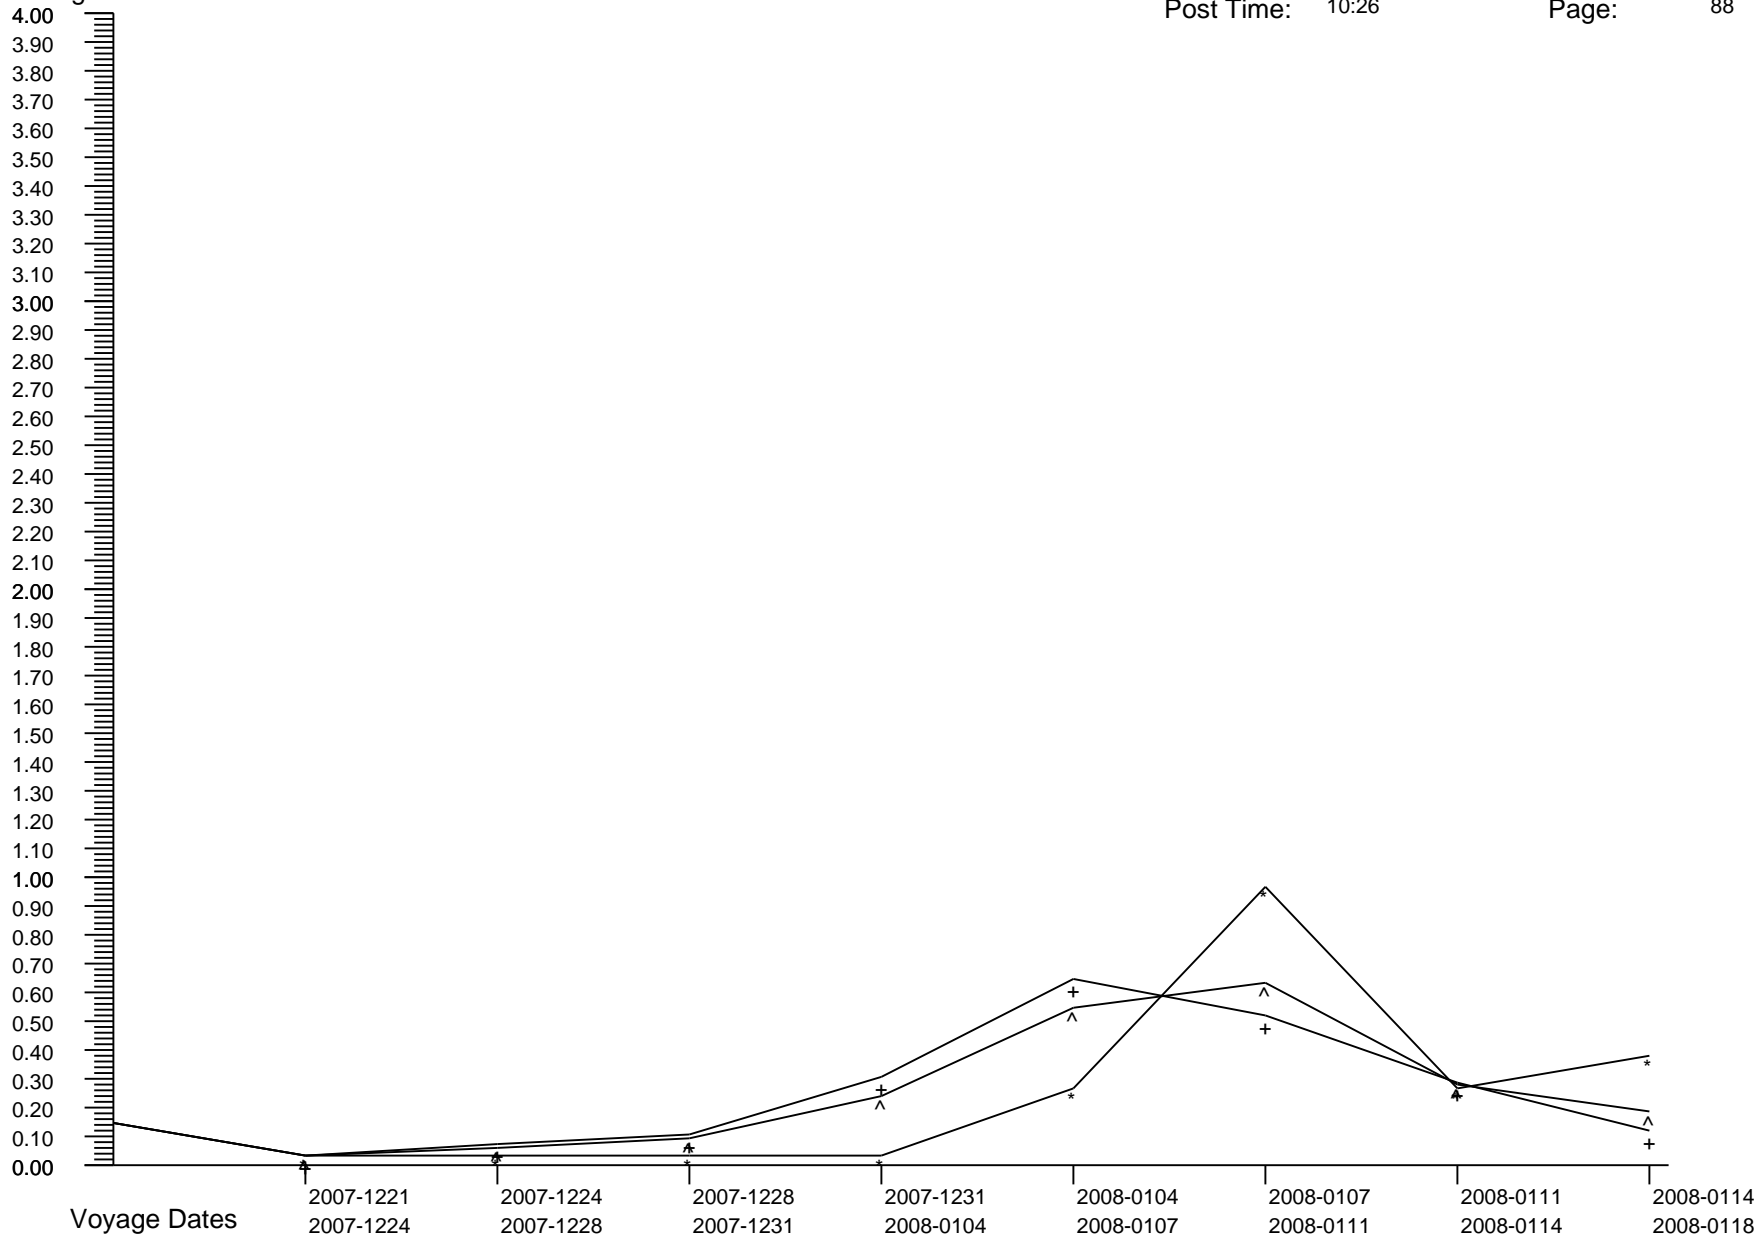

Voyage GI Percentage Summary Graph

Majesty Of The Seas
Post Date: 2009-0603
Post Time: 10:26

Print Date: 2009-0610
Print Time: 19:23
Page: 88

Percentages

Crew Percent:	* =	0.0000	* =	0.0000	* =	0.0000	* =	0.0000	* =	0.2301	* =	0.9302	* =	0.2301	* =	0.3452
Pass Percent:	+ =	0.0000	+ =	0.0387	+ =	0.0755	+ =	0.2712	+ =	0.6102	+ =	0.4858	+ =	0.2523	+ =	0.0841
Comb Percent:	^ =	0.0000	^ =	0.0290	^ =	0.0569	^ =	0.2035	^ =	0.5156	^ =	0.6006	^ =	0.2464	^ =	0.1540