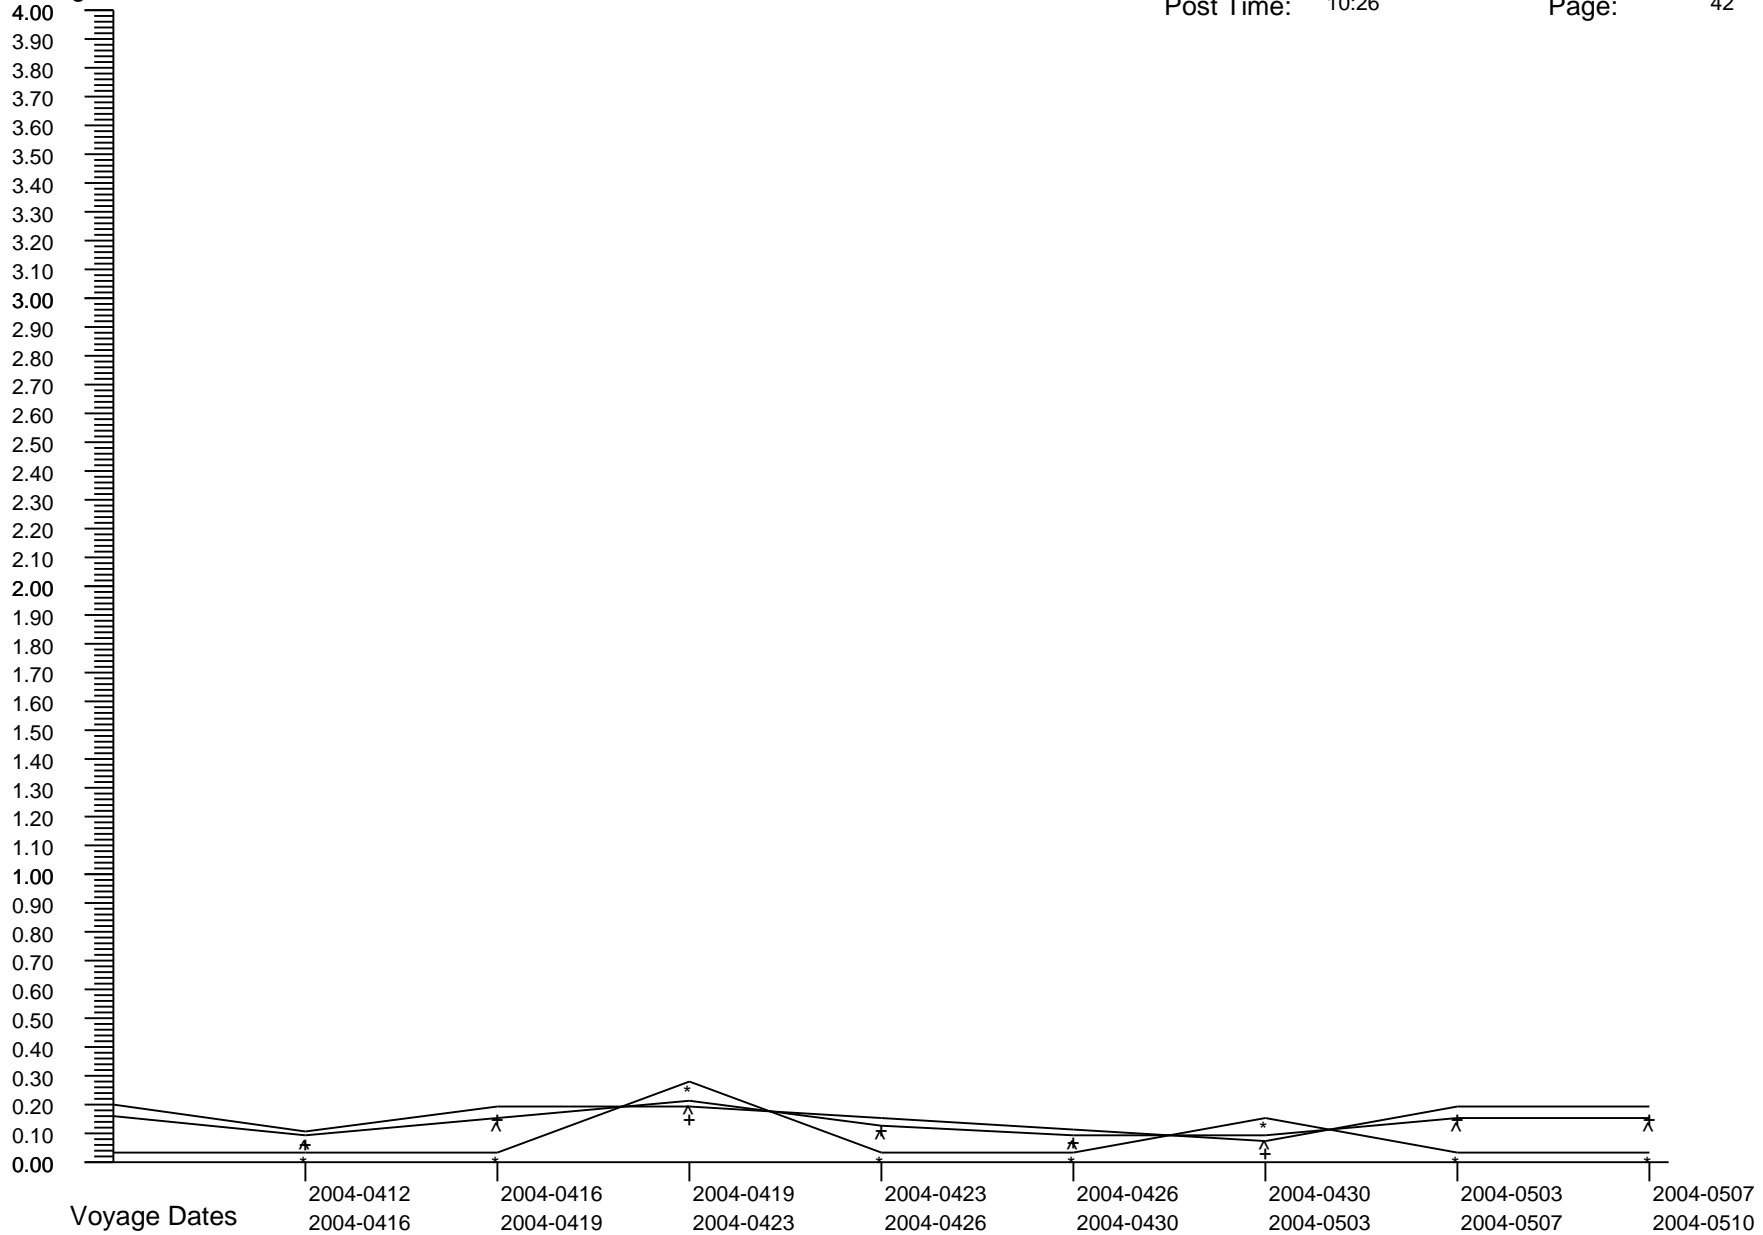

Voyage GI Percentage Summary Graph

Majesty Of The Seas
Post Date: 2009-0603
Post Time: 10:26

Print Date: 2009-0610
Print Time: 19:23
Page: 42

Percentages

Crew Percent:	* =	0.0000	* =	0.0000	* =	0.2436	* =	0.0000	* =	0.0000	* =	0.1224	* =	0.0000	* =	0.0000
Pass Percent:	+ =	0.0765	+ =	0.1609	+ =	0.1589	+ =	0.1225	+ =	0.0815	+ =	0.0408	+ =	0.1625	+ =	0.1603
Comb Percent:	^ =	0.0581	^ =	0.1211	^ =	0.1797	^ =	0.0919	^ =	0.0611	^ =	0.0613	^ =	0.1222	^ =	0.1212