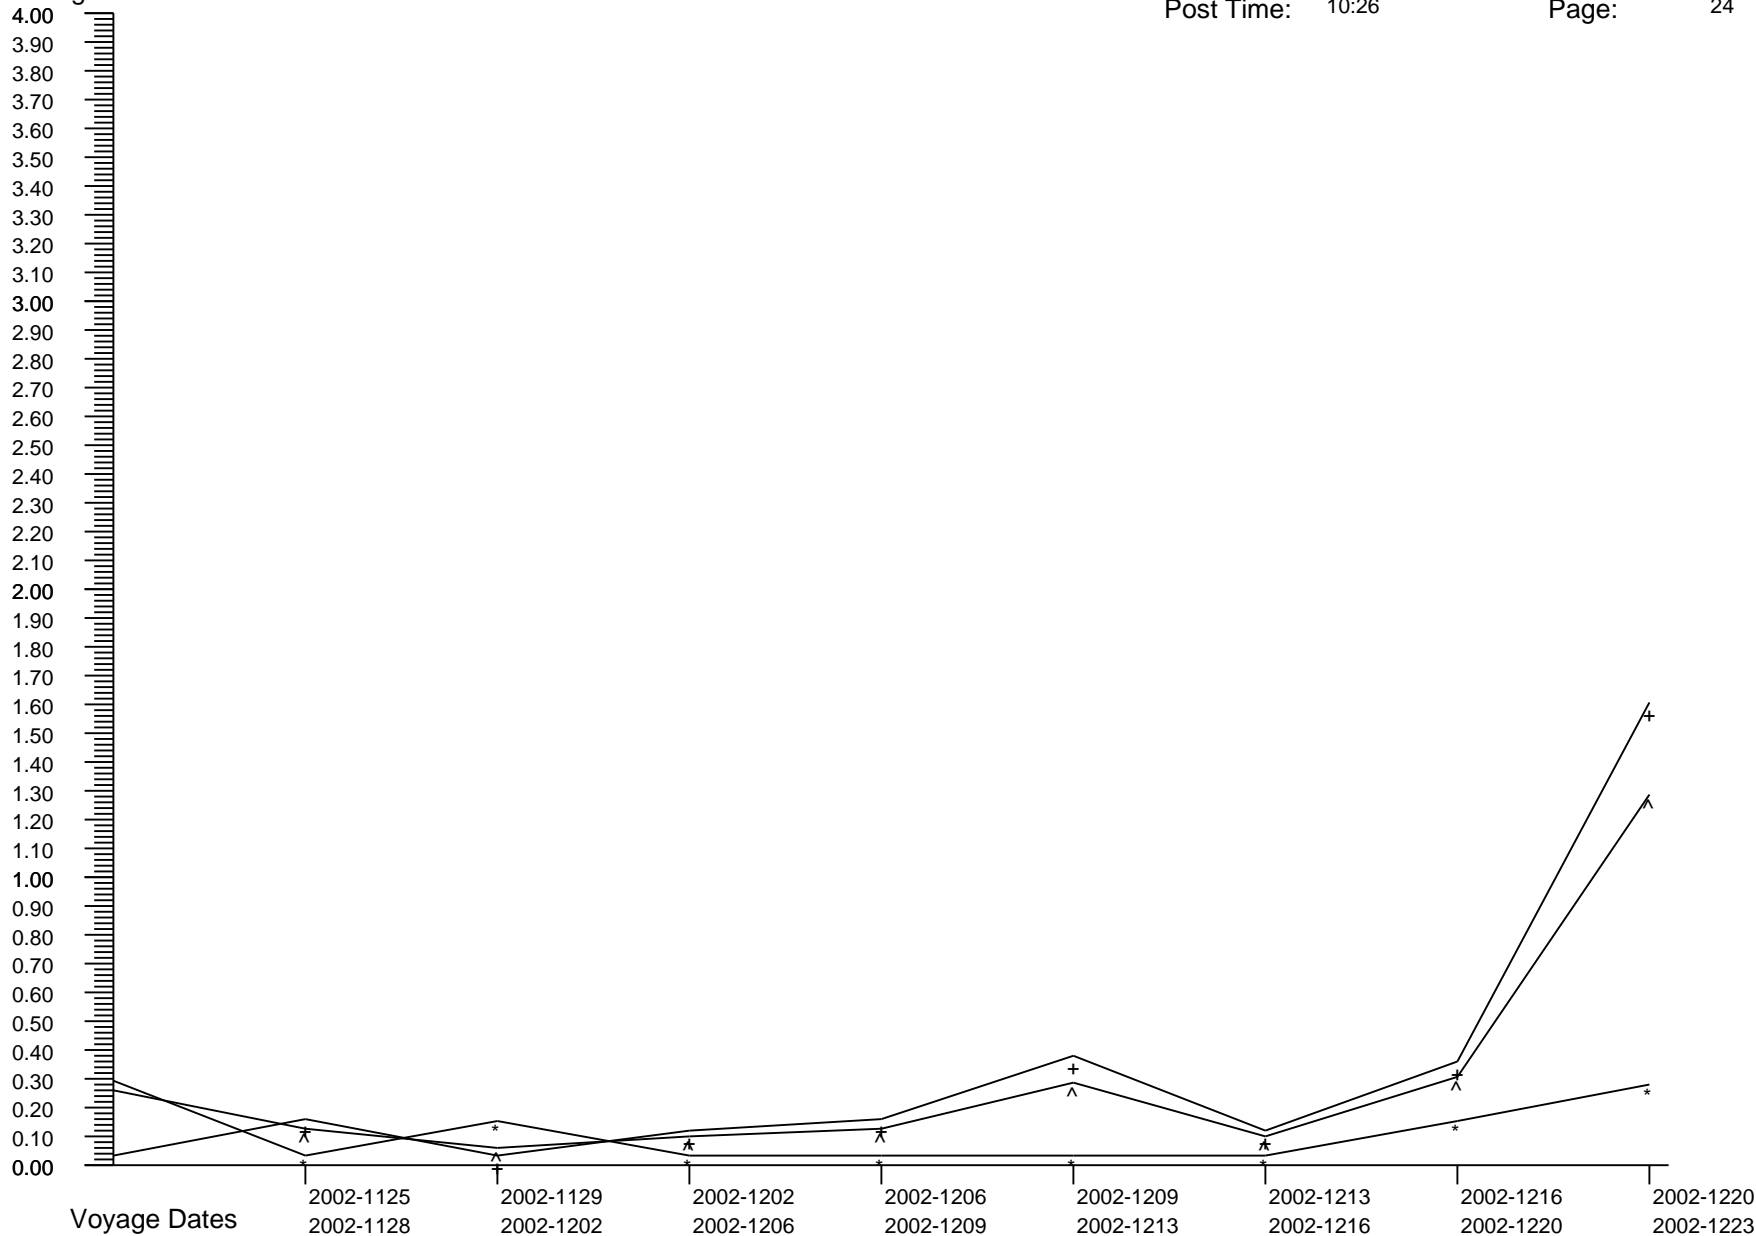

Voyage GI Percentage Summary Graph

Majesty Of The Seas
Post Date: 2009-0603
Post Time: 10:26

Print Date: 2009-0610
Print Time: 19:23
Page: 24

Percentages

Crew Percent:	* =	0.0000	* =	0.1218	* =	0.0000	* =	0.0000	* =	0.0000	* =	0.0000	* =	0.0000	* =	0.1217	* =	0.2436
Pass Percent:	+	0.1240	+	0.0000	+	0.0866	+	0.1276	+	0.3483	+	0.0860	+	0.3272	+	0.3272	+	1.5745
Comb Percent:	^ =	0.0920	^ =	0.0300	^ =	0.0639	^ =	0.0945	^ =	0.2566	^ =	0.0638	^ =	0.2755	^ =	0.2755	^ =	1.2555