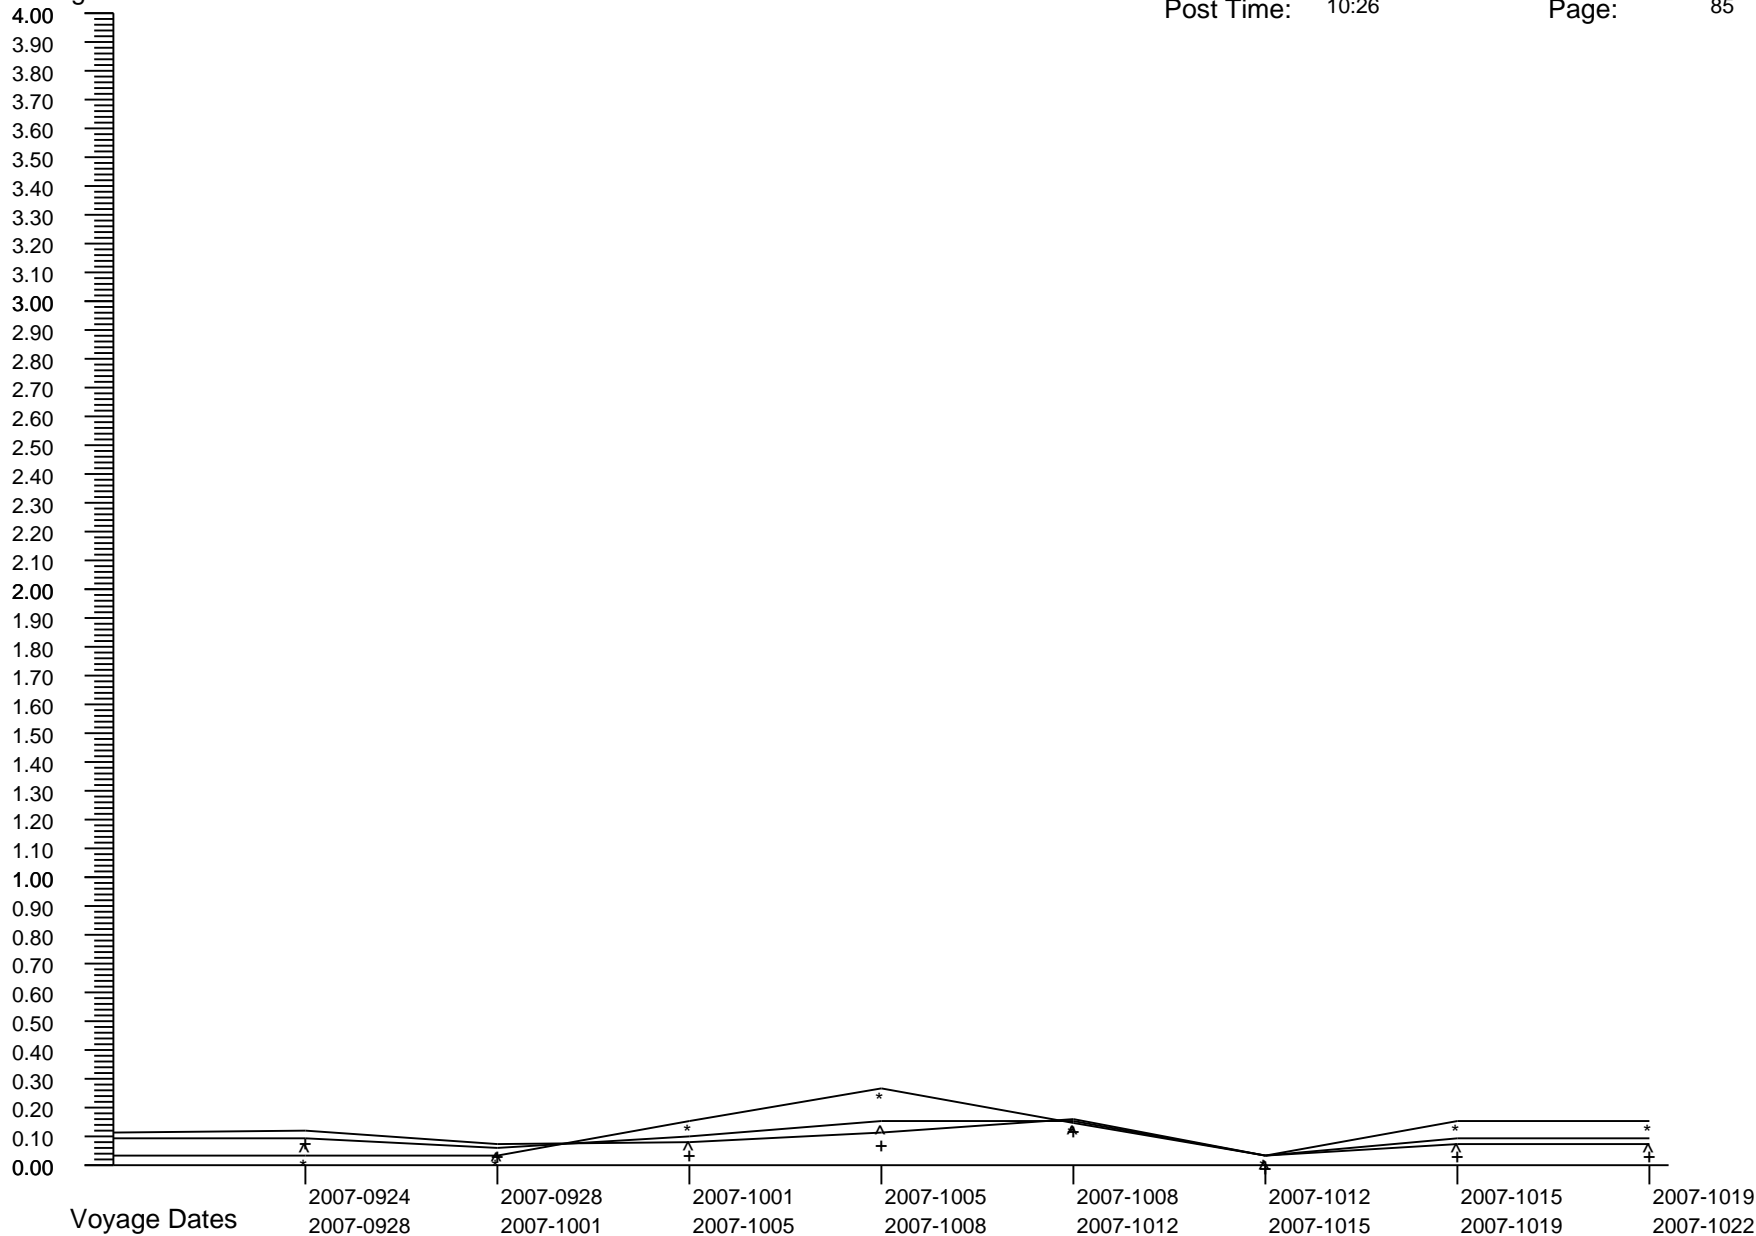

Voyage GI Percentage Summary Graph

Majesty Of The Seas
Post Date: 2009-0603
Post Time: 10:26

Print Date: 2009-0610
Print Time: 19:23
Page: 85

Percentages

Crew Percent:	* =	0.0000	* =	0.0000	* =	0.1167	* =	0.2331	* =	0.1161	* =	0.0000	* =	0.1168	* =	0.1176
Pass Percent:	+ =	0.0834	+ =	0.0396	+ =	0.0437	+ =	0.0800	+ =	0.1234	+ =	0.0000	+ =	0.0419	+ =	0.0395
Comb Percent:	^ =	0.0614	^ =	0.0296	^ =	0.0636	^ =	0.1192	^ =	0.1215	^ =	0.0000	^ =	0.0617	^ =	0.0591