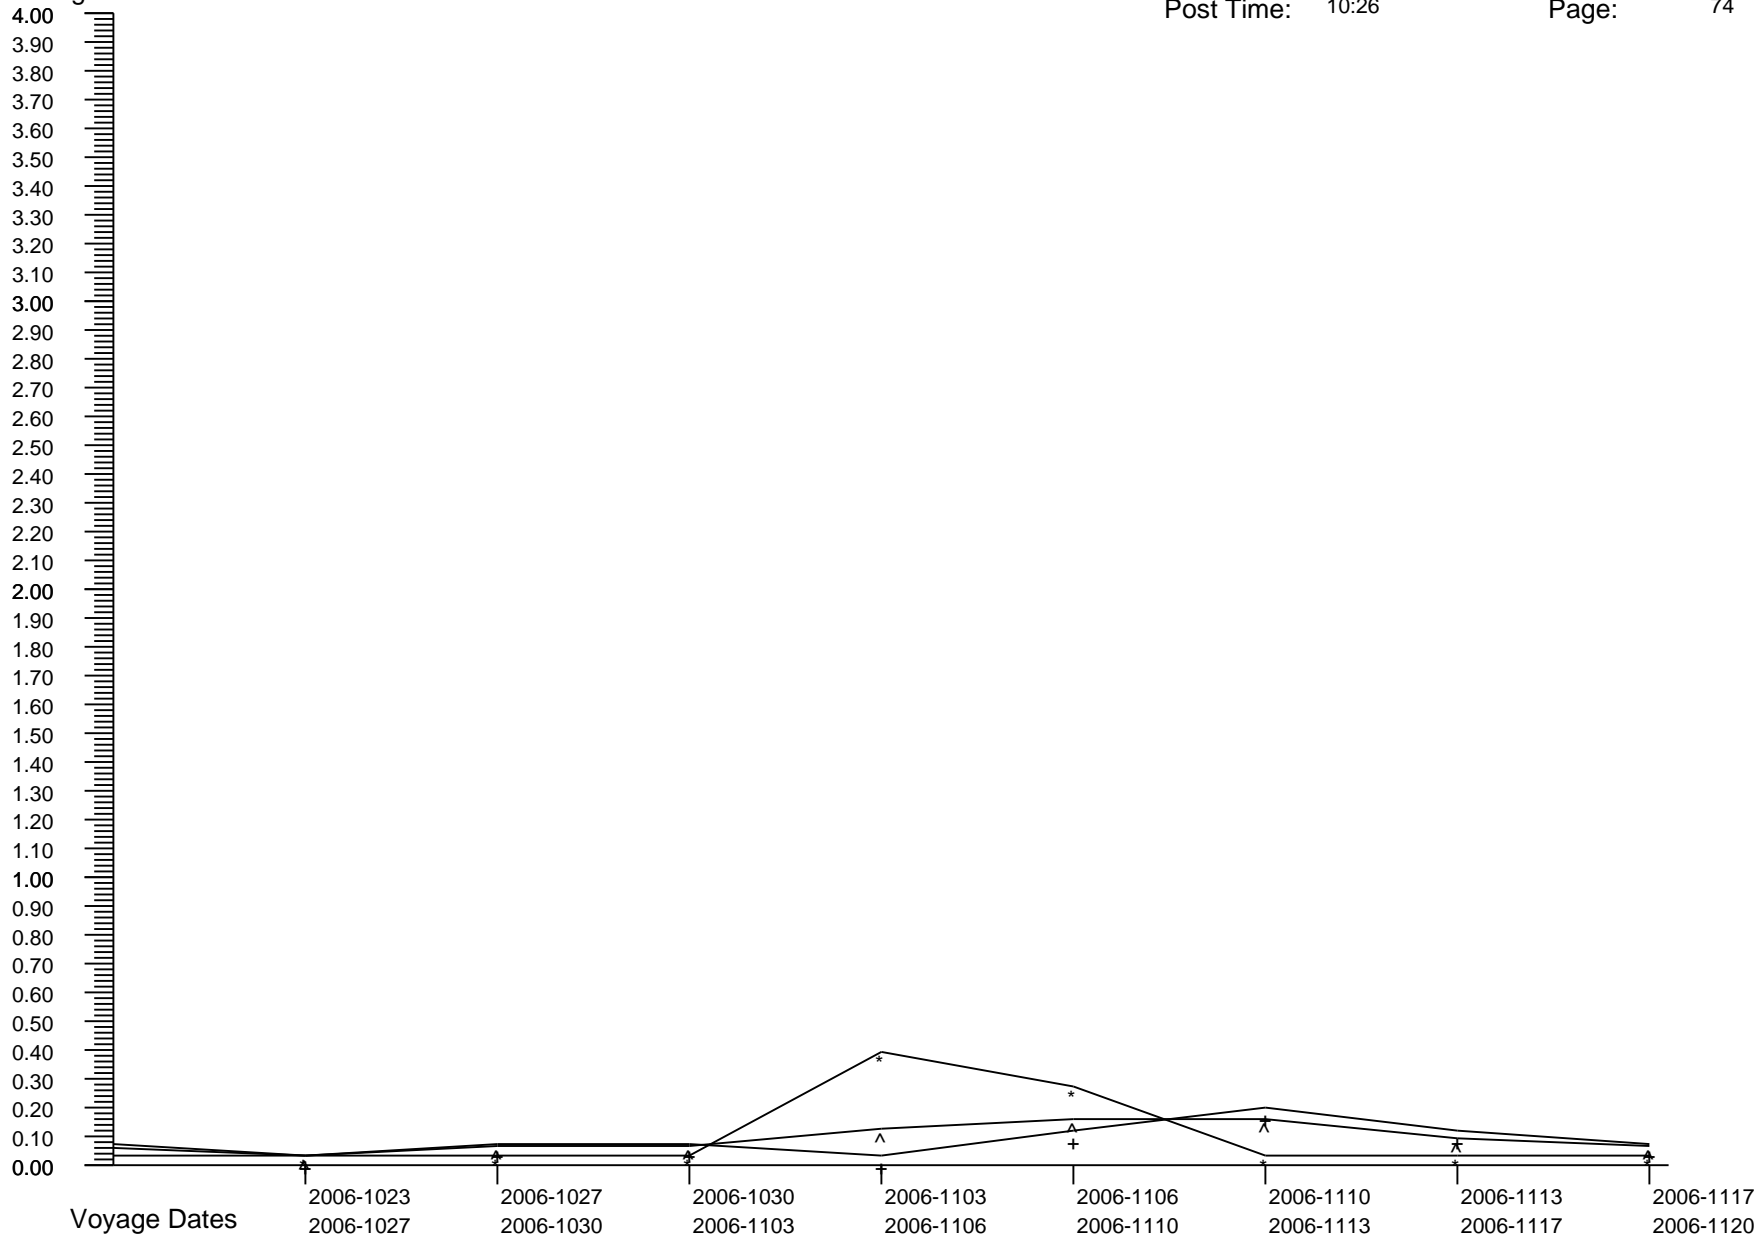

Voyage GI Percentage Summary Graph

Majesty Of The Seas
Post Date: 2009-0603
Post Time: 10:26

Print Date: 2009-0610
Print Time: 19:23
Page: 74

Percentages

Crew Percent:	* =	0.0000	* =	0.0000	* =	0.0000	* =	0.3576	* =	0.2370	* =	0.0000	* =	0.0000	* =	0.0000
Pass Percent:	+ =	0.0000	+ =	0.0411	+ =	0.0423	+ =	0.0000	+ =	0.0863	+ =	0.1698	+ =	0.0863	+ =	0.0407
Comb Percent:	^ =	0.0000	^ =	0.0306	^ =	0.0313	^ =	0.0901	^ =	0.1265	^ =	0.1247	^ =	0.0629	^ =	0.0301