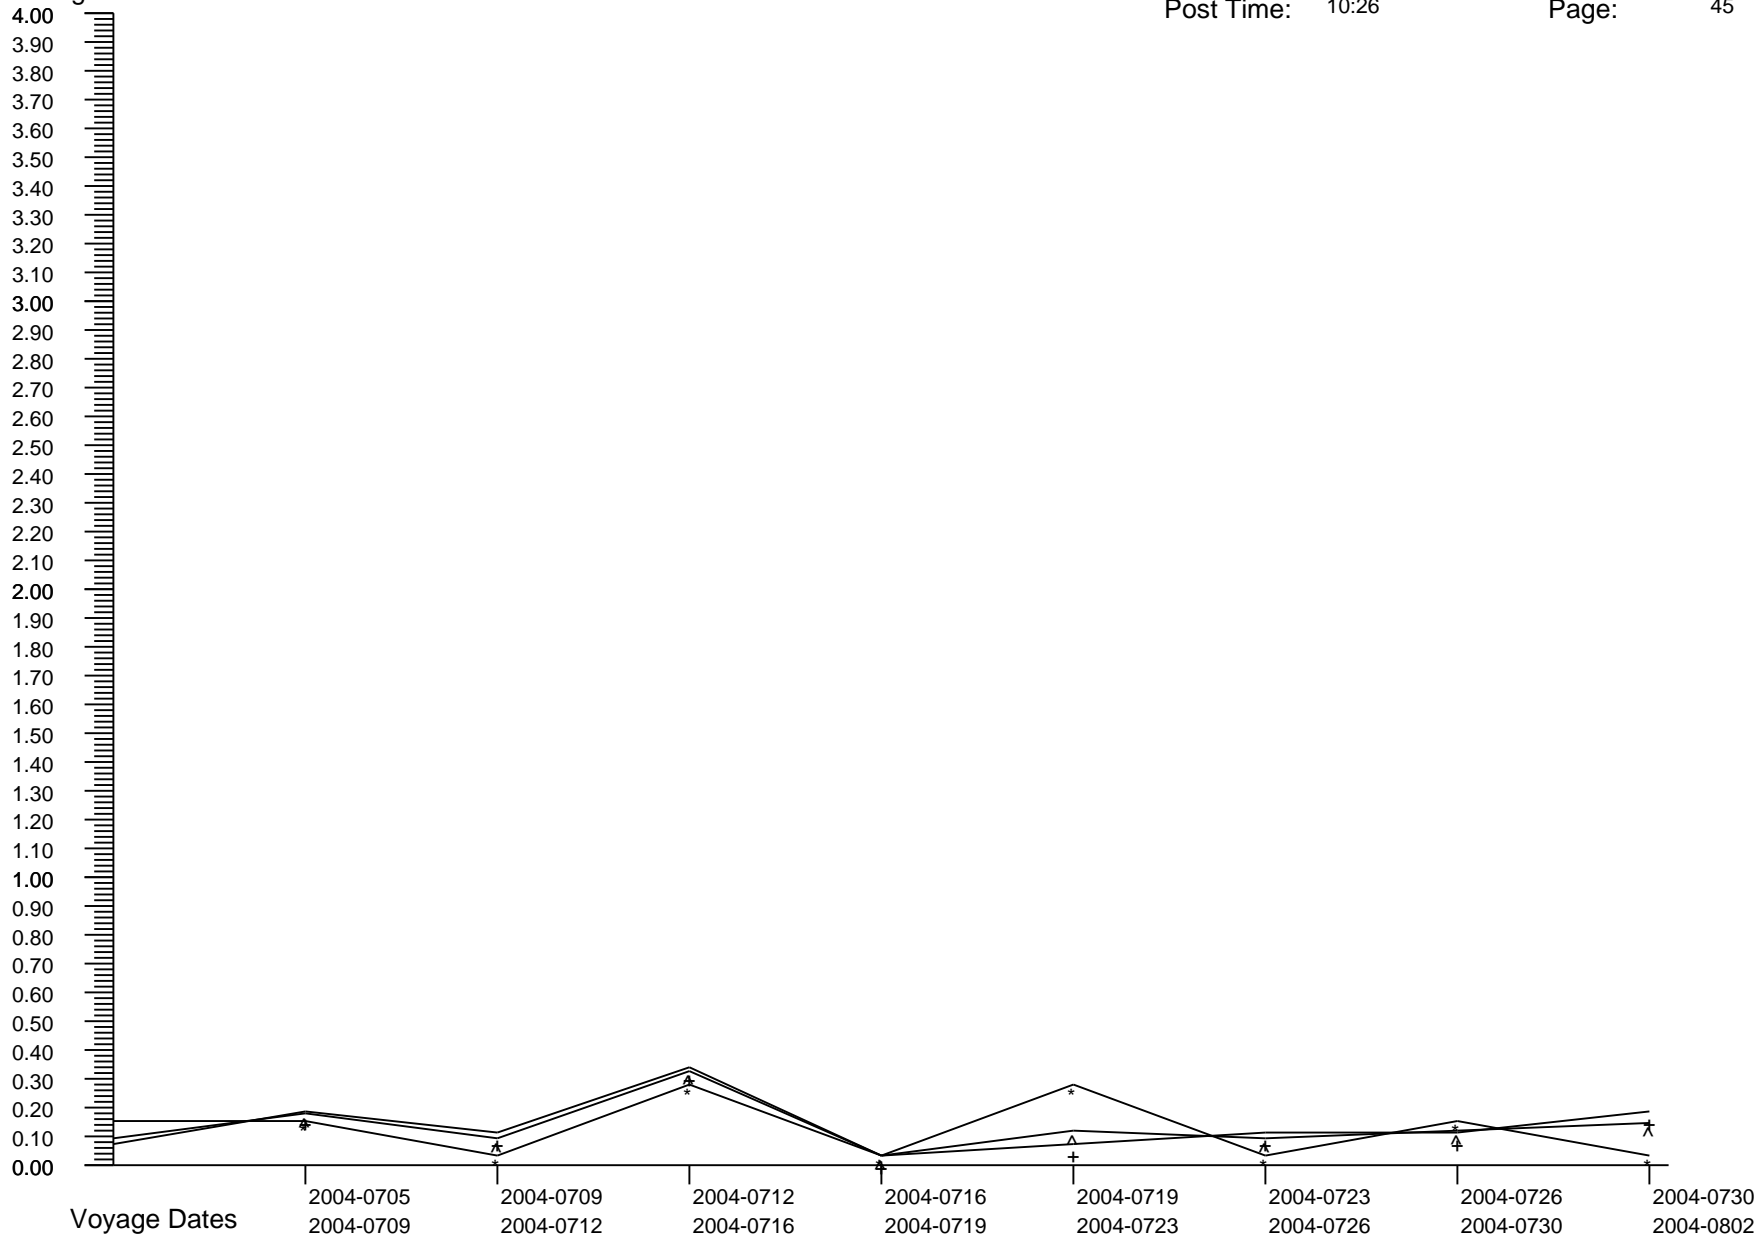

Voyage GI Percentage Summary Graph

Majesty Of The Seas
Post Date: 2009-0603
Post Time: 10:26

Print Date: 2009-0610
Print Time: 19:23
Page: 45

Percentages

Crew Percent:	* =	0.1222	* =	0.0000	* =	0.2454	* =	0.0000	* =	0.2472	* =	0.0000	* =	0.1232	* =	0.0000
Pass Percent:	+ =	0.1556	+ =	0.0773	+ =	0.3064	+ =	0.0000	+ =	0.0384	+ =	0.0768	+ =	0.0767	+ =	0.1515
Comb Percent:	^ =	0.1476	^ =	0.0588	^ =	0.2919	^ =	0.0000	^ =	0.0878	^ =	0.0586	^ =	0.0877	^ =	0.1161