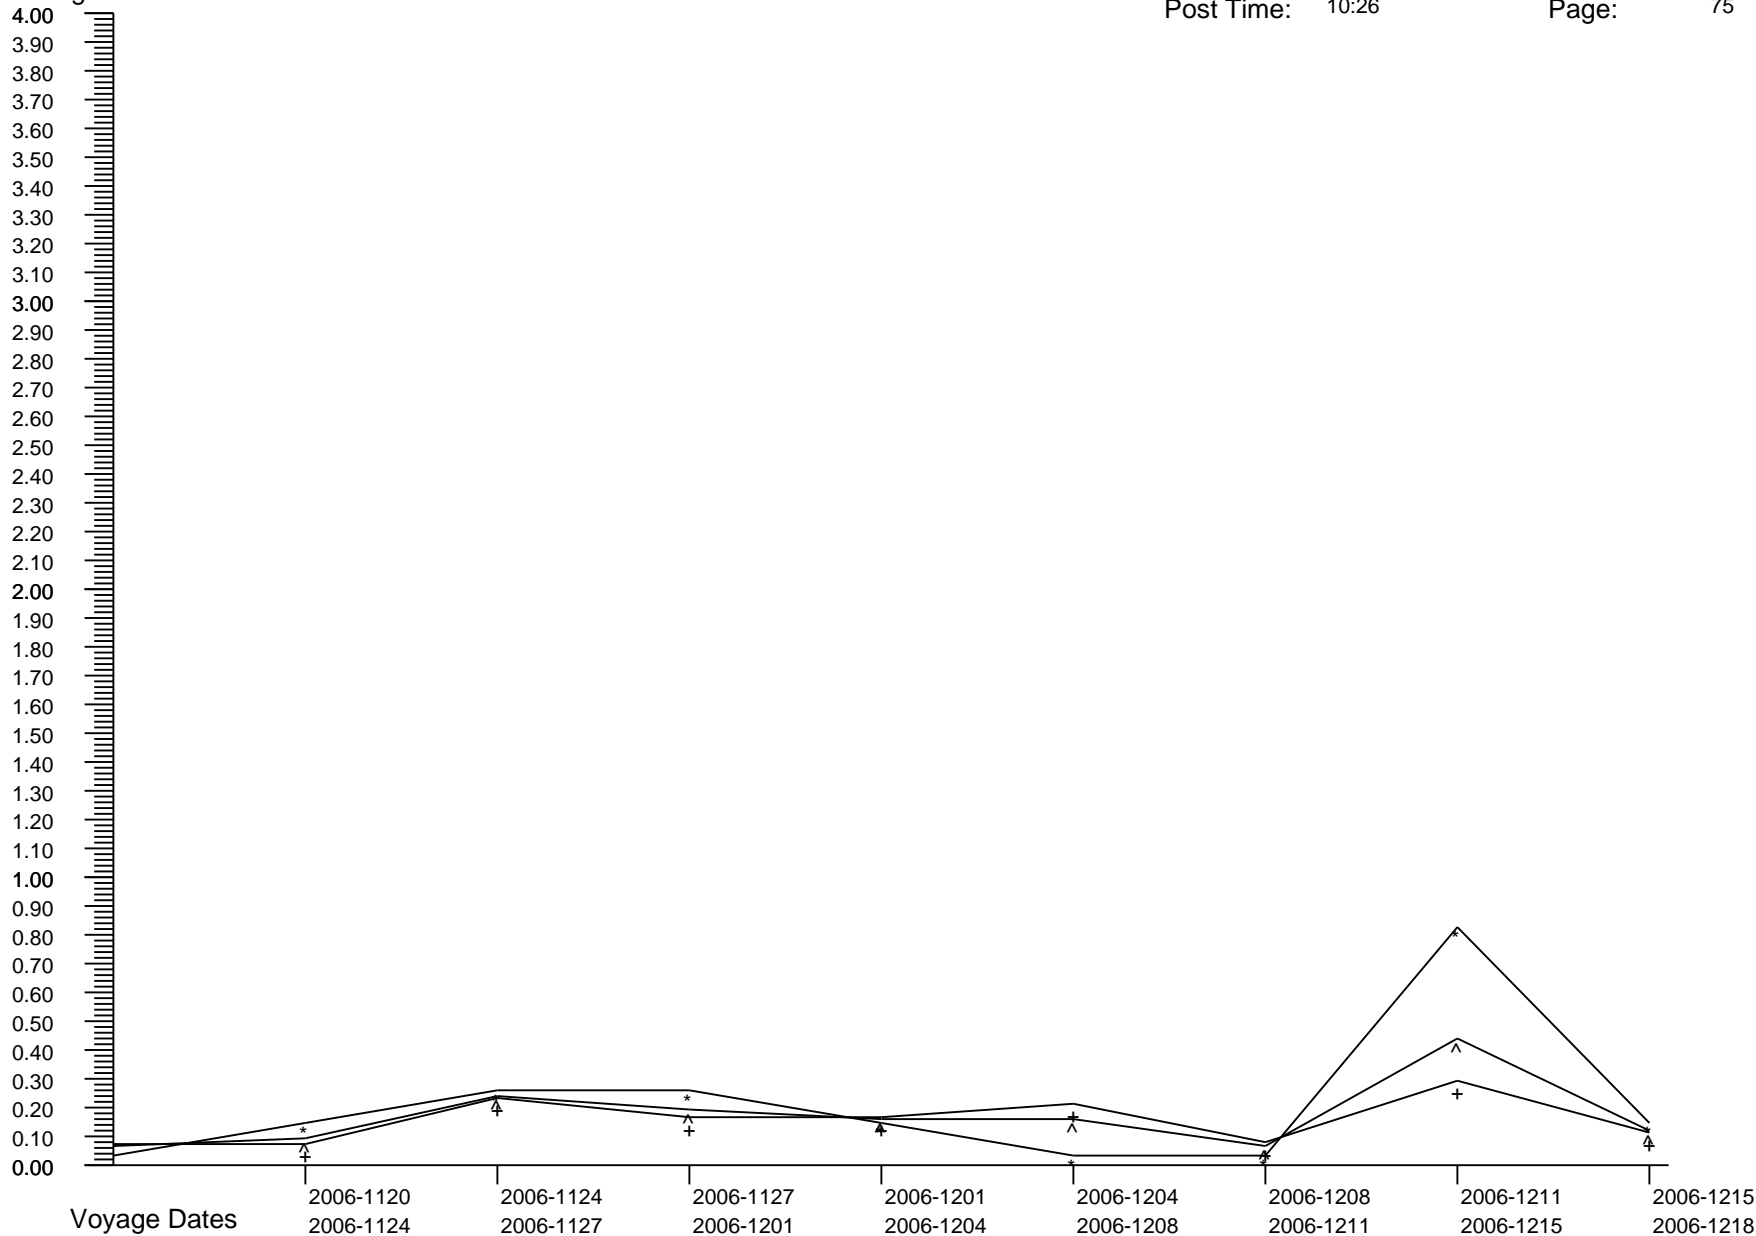

Voyage GI Percentage Summary Graph

Percentages

Crew Percent:	* =	0.1122	* =	0.2255	* =	0.2275	* =	0.1130	* =	0.0000	* =	0.0000	* =	0.7901	* =	0.1161
Pass Percent:	+ =	0.0400	+ =	0.1976	+ =	0.1312	+ =	0.1312	+ =	0.1781	+ =	0.0436	+ =	0.2602	+ =	0.0807
Comb Percent:	^ =	0.0590	^ =	0.2049	^ =	0.1580	^ =	0.1261	^ =	0.1274	^ =	0.0314	^ =	0.4073	^ =	0.0898