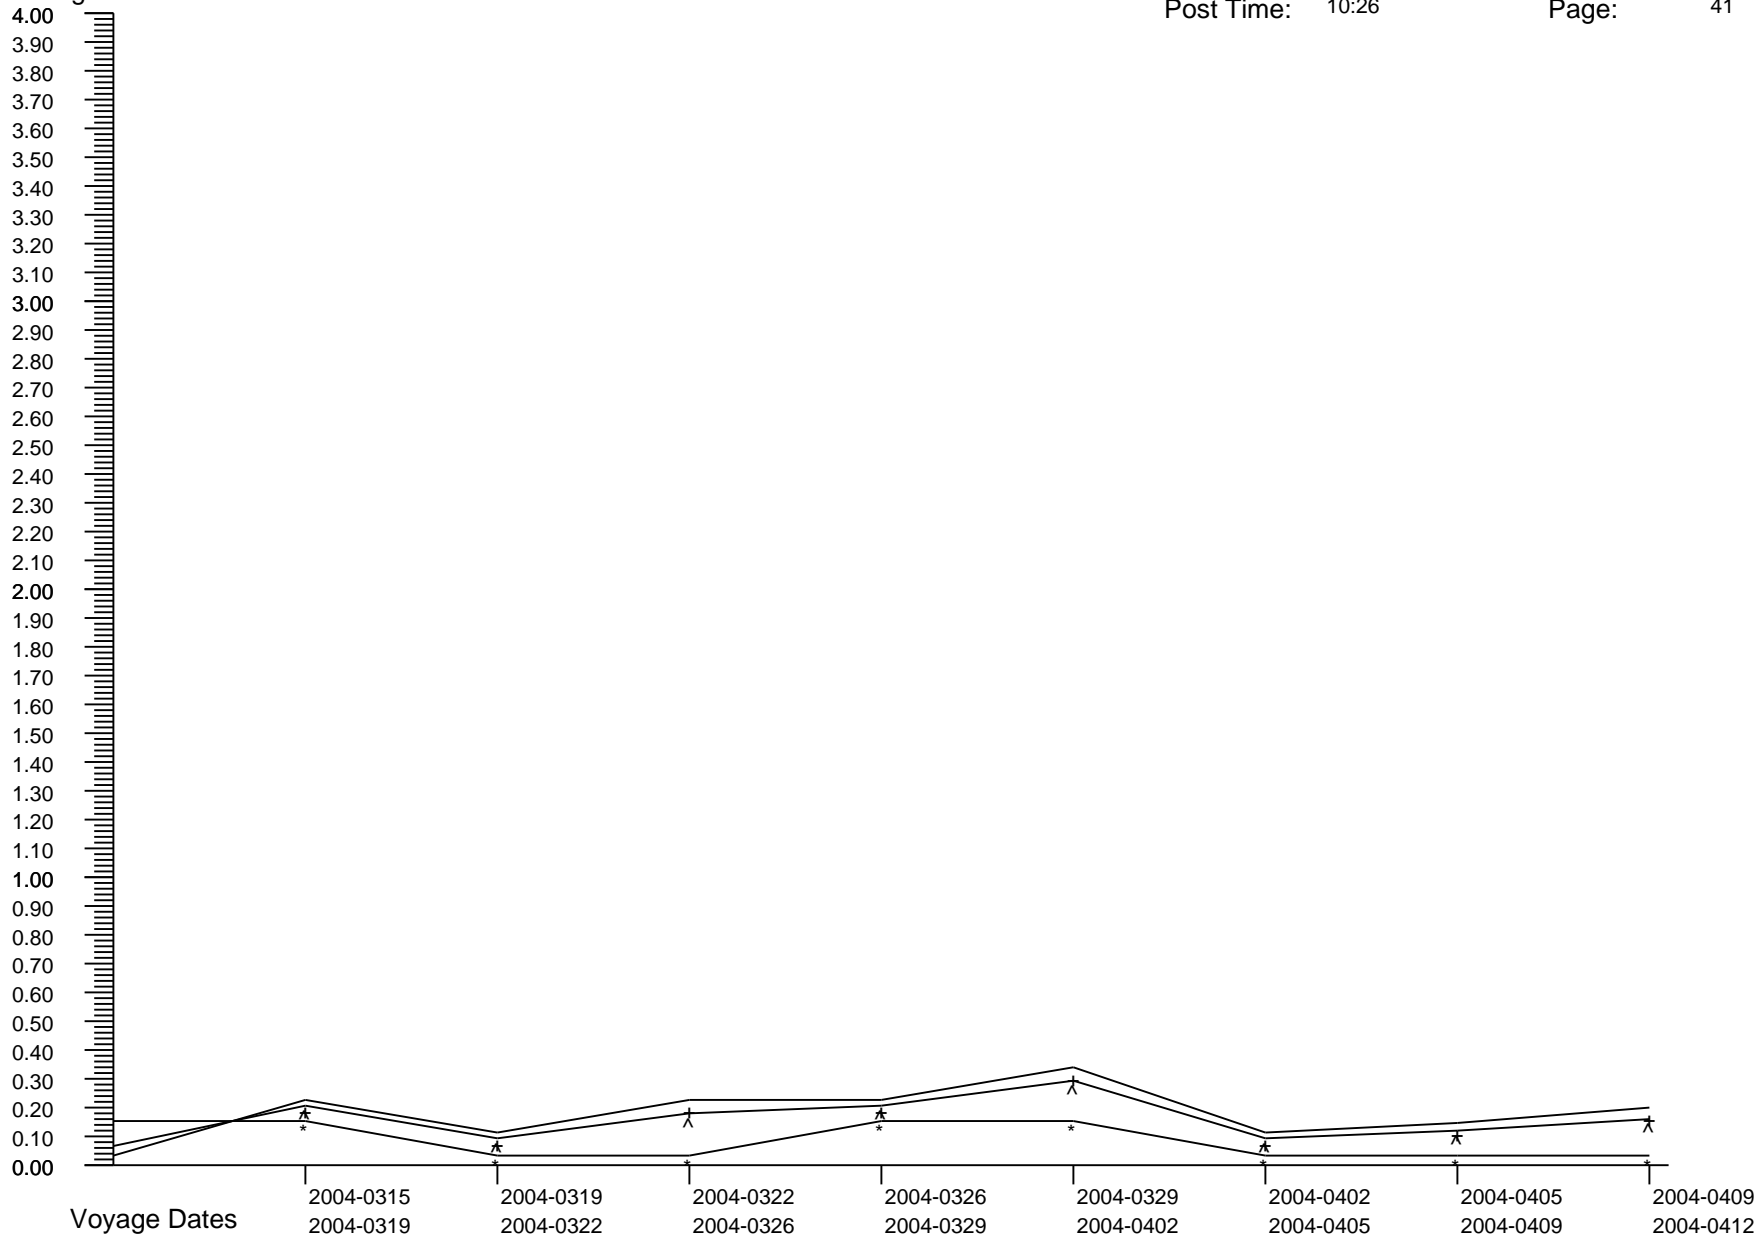

Voyage GI Percentage Summary Graph

Majesty Of The Seas
Post Date: 2009-0603
Post Time: 10:26

Print Date: 2009-0610
Print Time: 19:23
Page: 41

Percentages

Crew Percent:	* =	0.1212	* =	0.0000	* =	0.0000	* =	0.1224	* =	0.1221	* =	0.0000	* =	0.0000	* =	0.0000
Pass Percent:	+ =	0.1911	+ =	0.0821	+ =	0.1907	+ =	0.1916	+ =	0.3069	+ =	0.0770	+ =	0.1149	+ =	0.1681
Comb Percent:	^ =	0.1744	^ =	0.0614	^ =	0.1453	^ =	0.1751	^ =	0.2627	^ =	0.0585	^ =	0.0875	^ =	0.1246