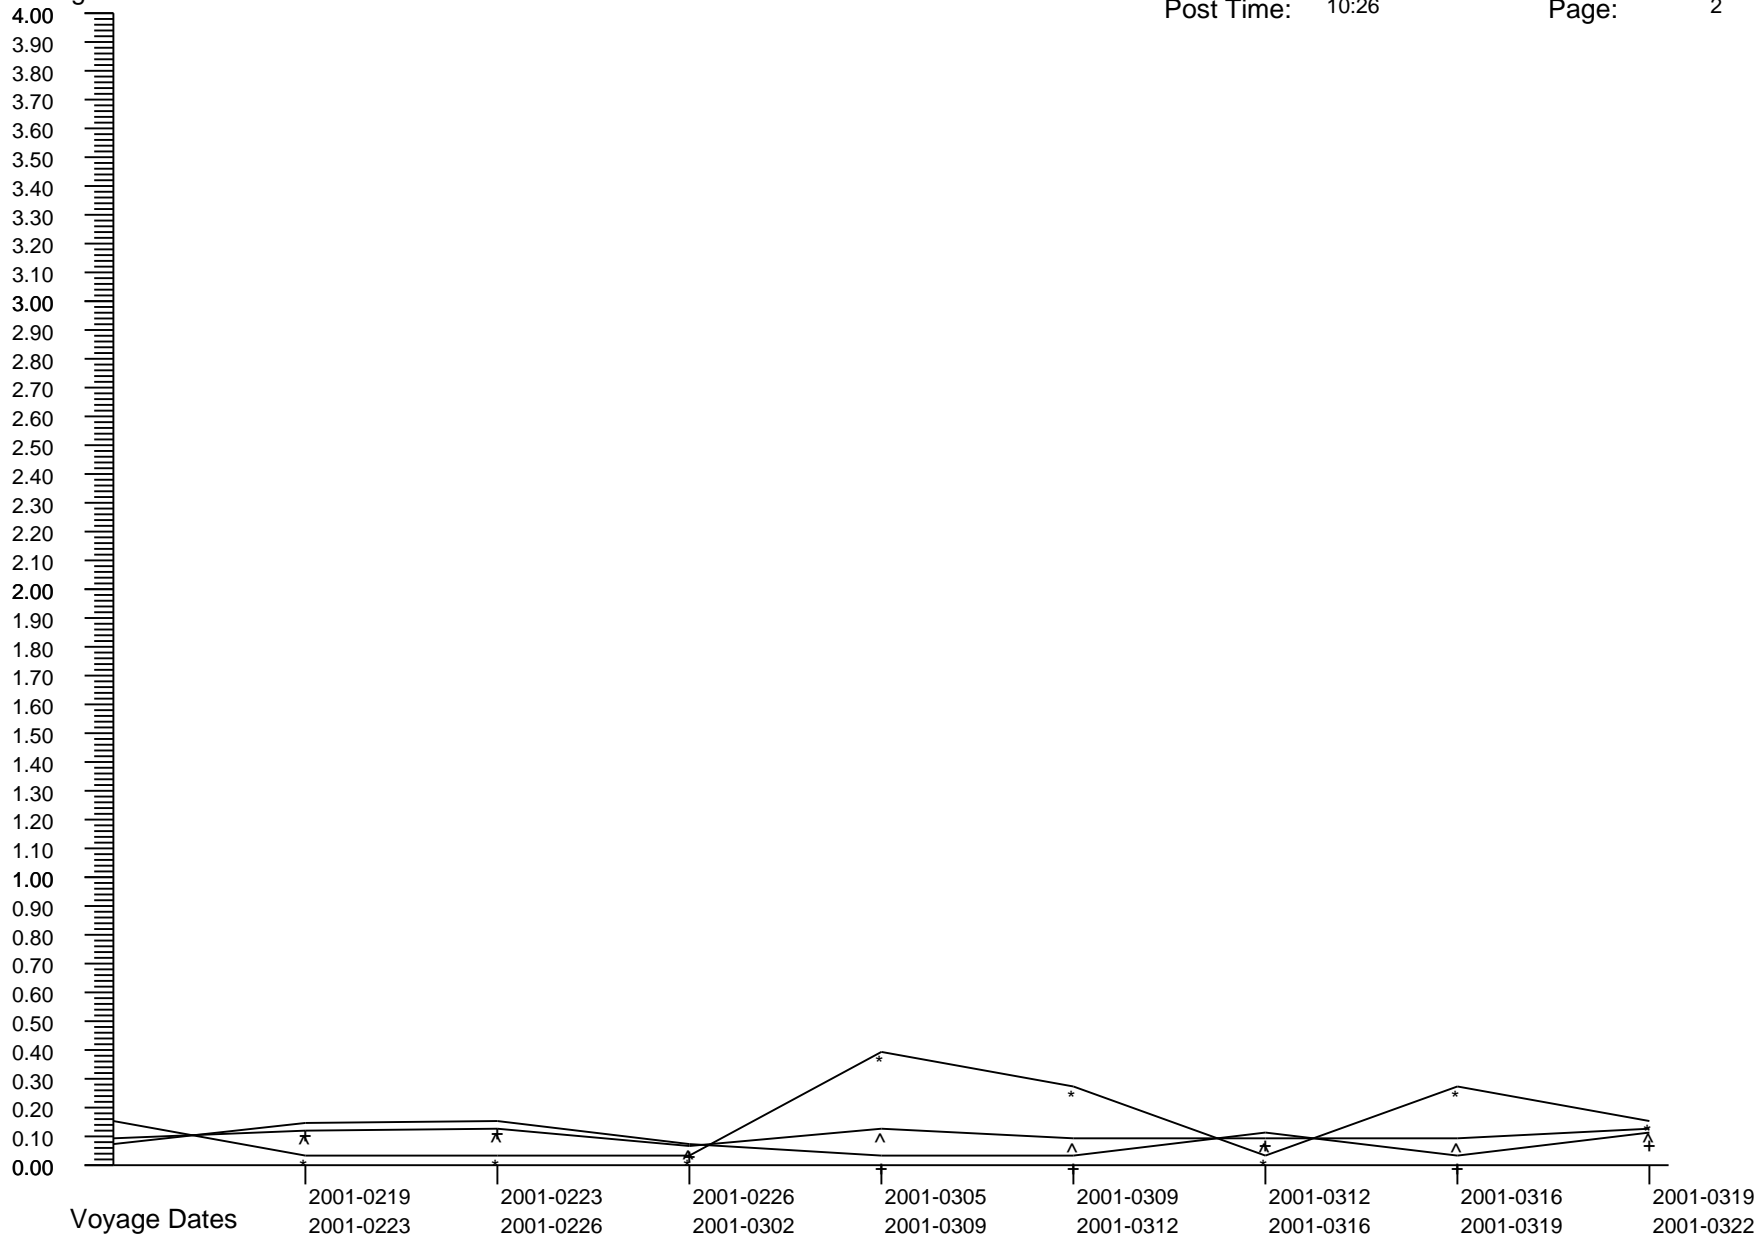

Voyage GI Percentage Summary Graph

Majesty Of The Seas
Post Date: 2009-0603
Post Time: 10:26

Print Date: 2009-0610
Print Time: 19:23
Page: 2

Percentages

Crew Percent:	* =	0.0000	* =	0.0000	* =	0.0000	* =	0.3606	* =	0.2421	* =	0.0000	* =	0.2427	* =	0.1224
Pass Percent:	+ =	0.1142	+ =	0.1233	+ =	0.0407	+ =	0.0000	+ =	0.0000	+ =	0.0797	+ =	0.0000	+ =	0.0803
Comb Percent:	^ =	0.0871	^ =	0.0923	^ =	0.0306	^ =	0.0934	^ =	0.0619	^ =	0.0601	^ =	0.0615	^ =	0.0907