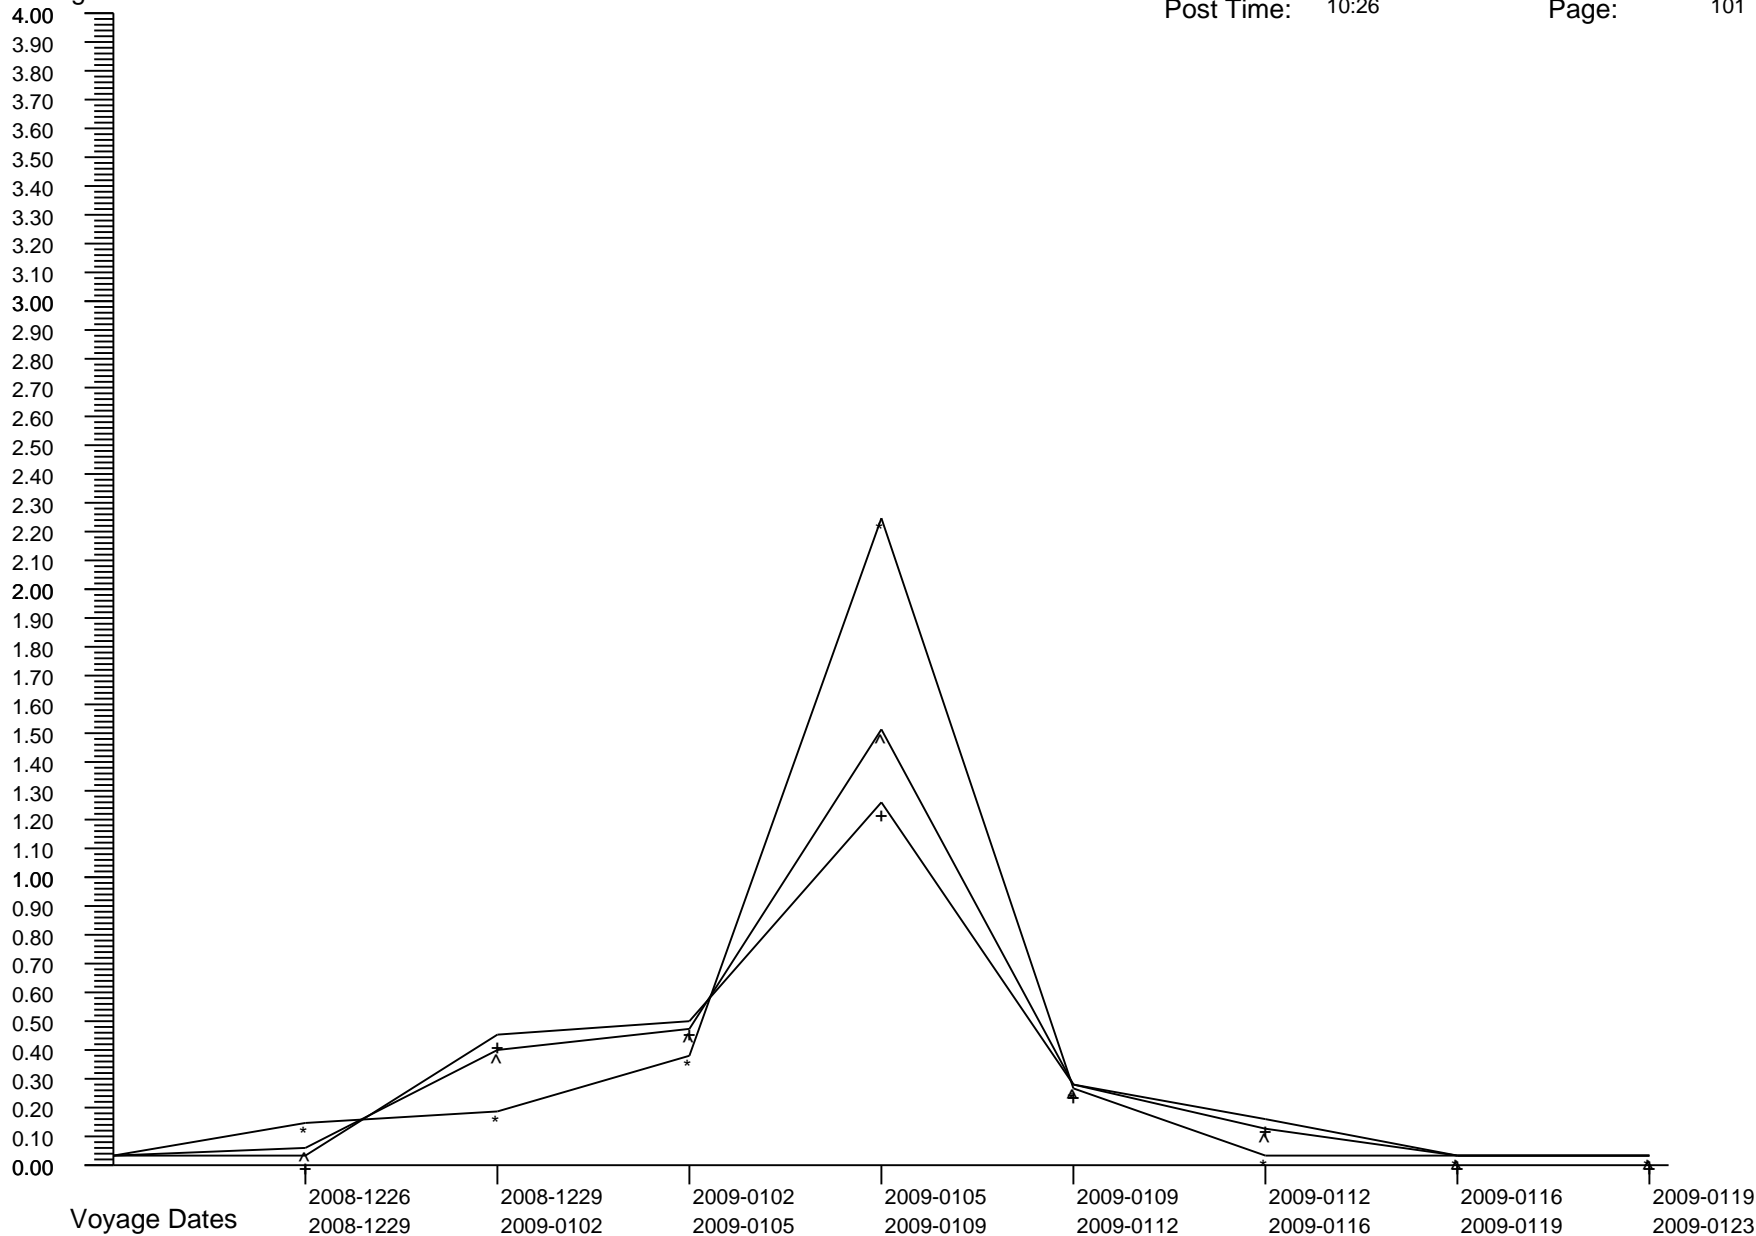

Voyage GI Percentage Summary Graph

Percentages

Crew Percent:	* =	0.1159	* =	0.1511	* =	0.3488	* =	2.2119	* =	0.2342	* =	0.0000	* =	0.0000	* =	0.0000
Pass Percent:	+ =	0.0000	+ =	0.4203	+ =	0.4675	+ =	1.2277	+ =	0.2472	+ =	0.1235	+ =	0.0000	+ =	0.0000
Comb Percent:	^ =	0.0287	^ =	0.3660	^ =	0.4377	^ =	1.4775	^ =	0.2438	^ =	0.0915	^ =	0.0000	^ =	0.0000