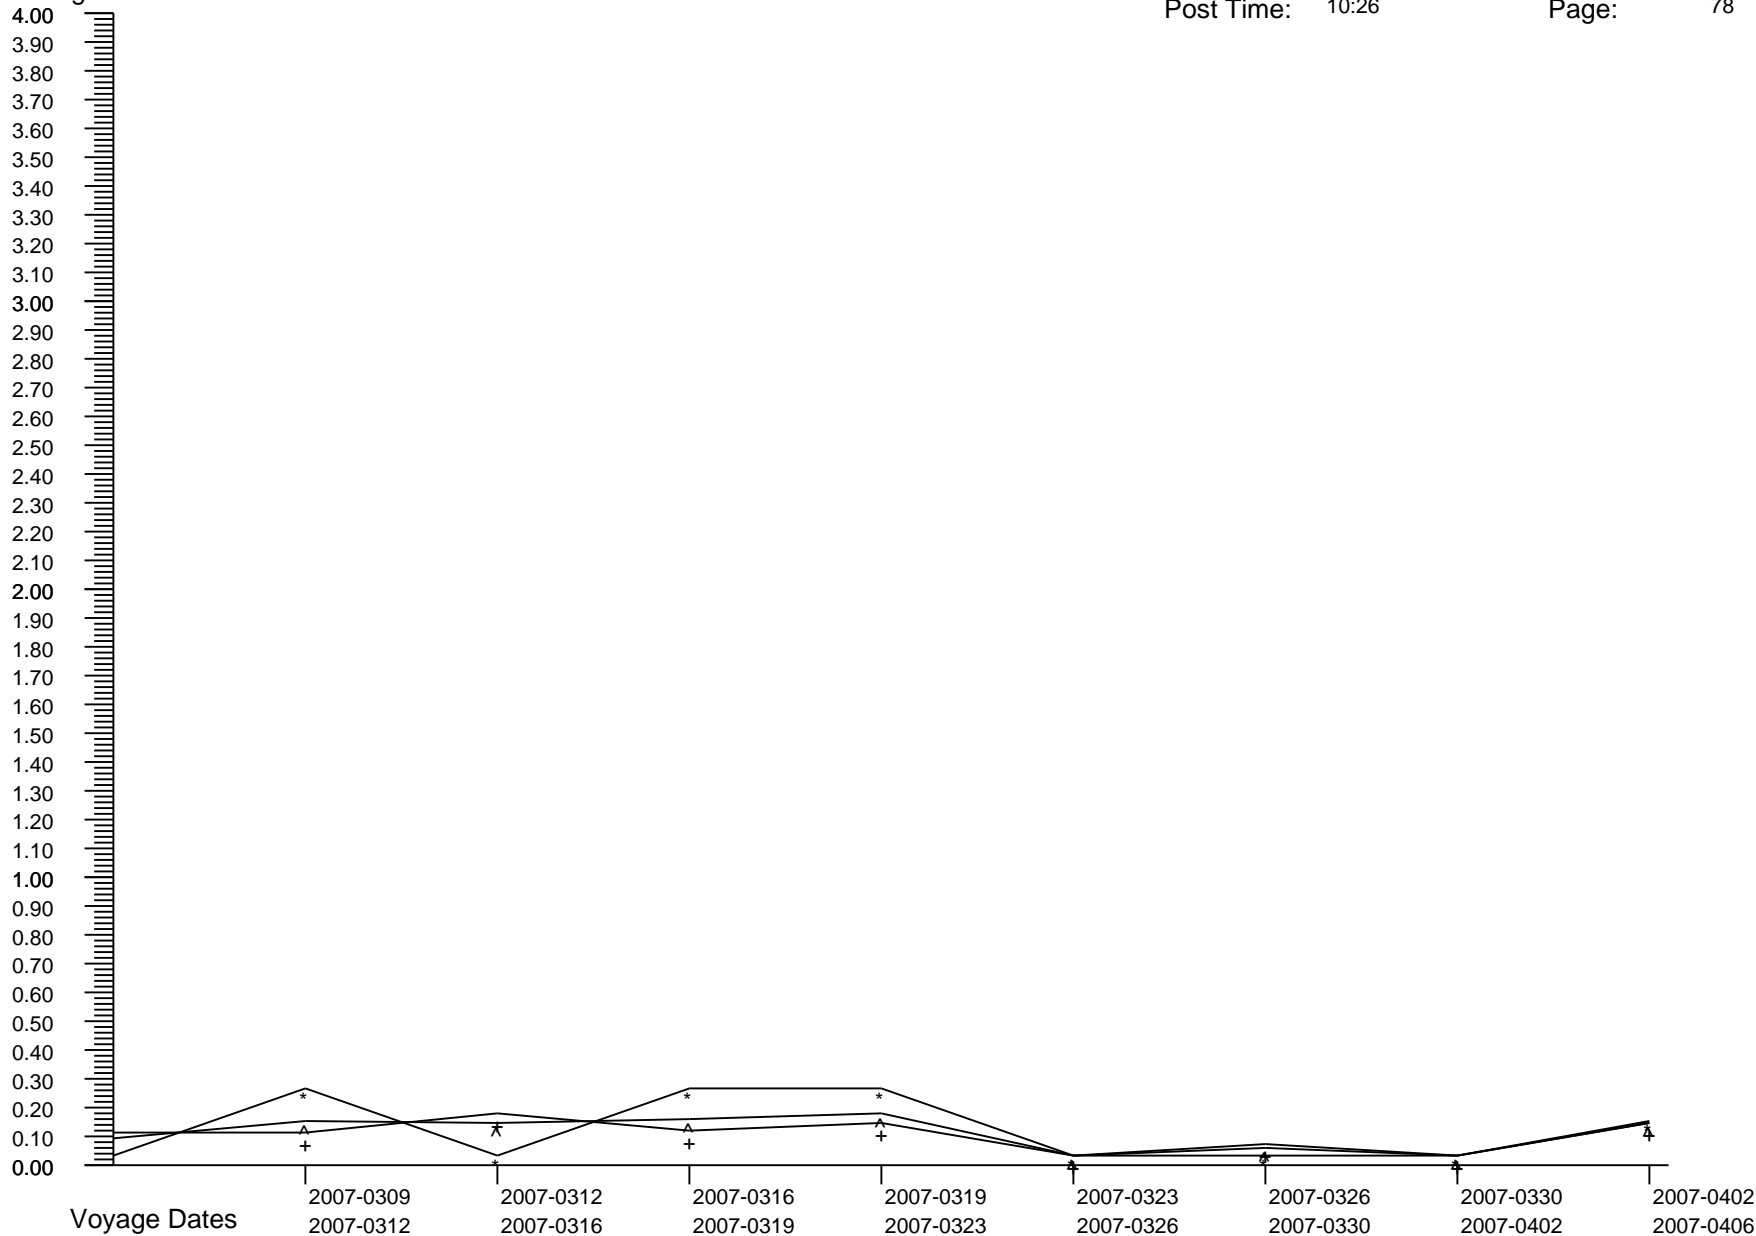

Voyage GI Percentage Summary Graph

Majesty Of The Seas
Post Date: 2009-0603
Post Time: 10:26

Print Date: 2009-0610
Print Time: 19:23
Page: 78

Percentages

Crew Percent:	* =	0.2328	* =	0.0000	* =	0.2345	* =	0.2358	* =	0.0000	* =	0.0000	* =	0.0000	* =	0.1186
Pass Percent:	+ =	0.0815	+ =	0.1495	+ =	0.0843	+ =	0.1160	+ =	0.0000	+ =	0.0391	+ =	0.0000	+ =	0.1114
Comb Percent:	^ =	0.1207	^ =	0.1131	^ =	0.1240	^ =	0.1456	^ =	0.0000	^ =	0.0293	^ =	0.0000	^ =	0.1132