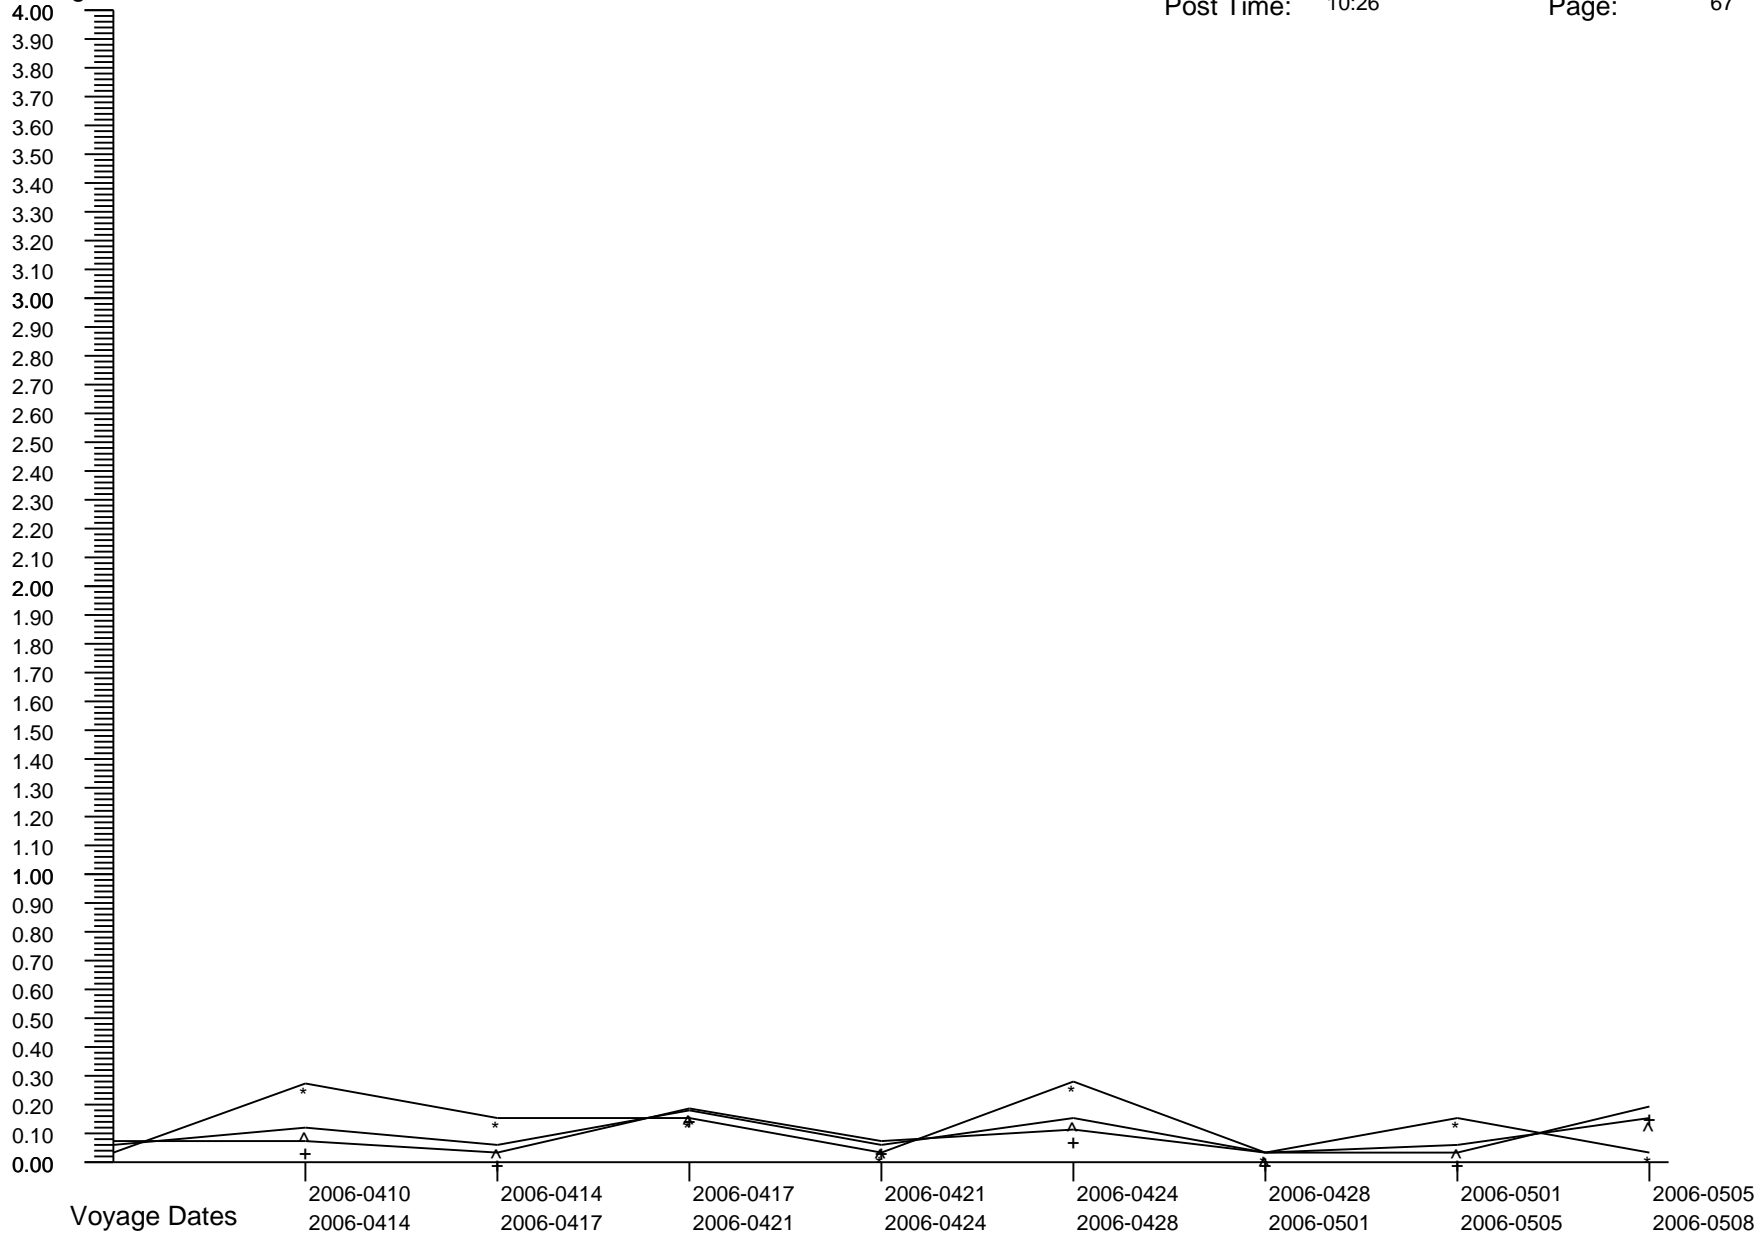

Voyage GI Percentage Summary Graph

Majesty Of The Seas
Post Date: 2009-0603
Post Time: 10:26

Print Date: 2009-0610
Print Time: 19:23
Page: 67

Percentages

Crew Percent:	* =	0.2413	* =	0.1203	* =	0.1215	* =	0.0000	* =	0.2454	* =	0.0000	* =	0.1217	* =	0.0000
Pass Percent:	+ =	0.0378	+ =	0.0000	+ =	0.1511	+ =	0.0395	+ =	0.0808	+ =	0.0000	+ =	0.0000	+ =	0.1614
Comb Percent:	^ =	0.0864	^ =	0.0287	^ =	0.1441	^ =	0.0298	^ =	0.1216	^ =	0.0000	^ =	0.0298	^ =	0.1215