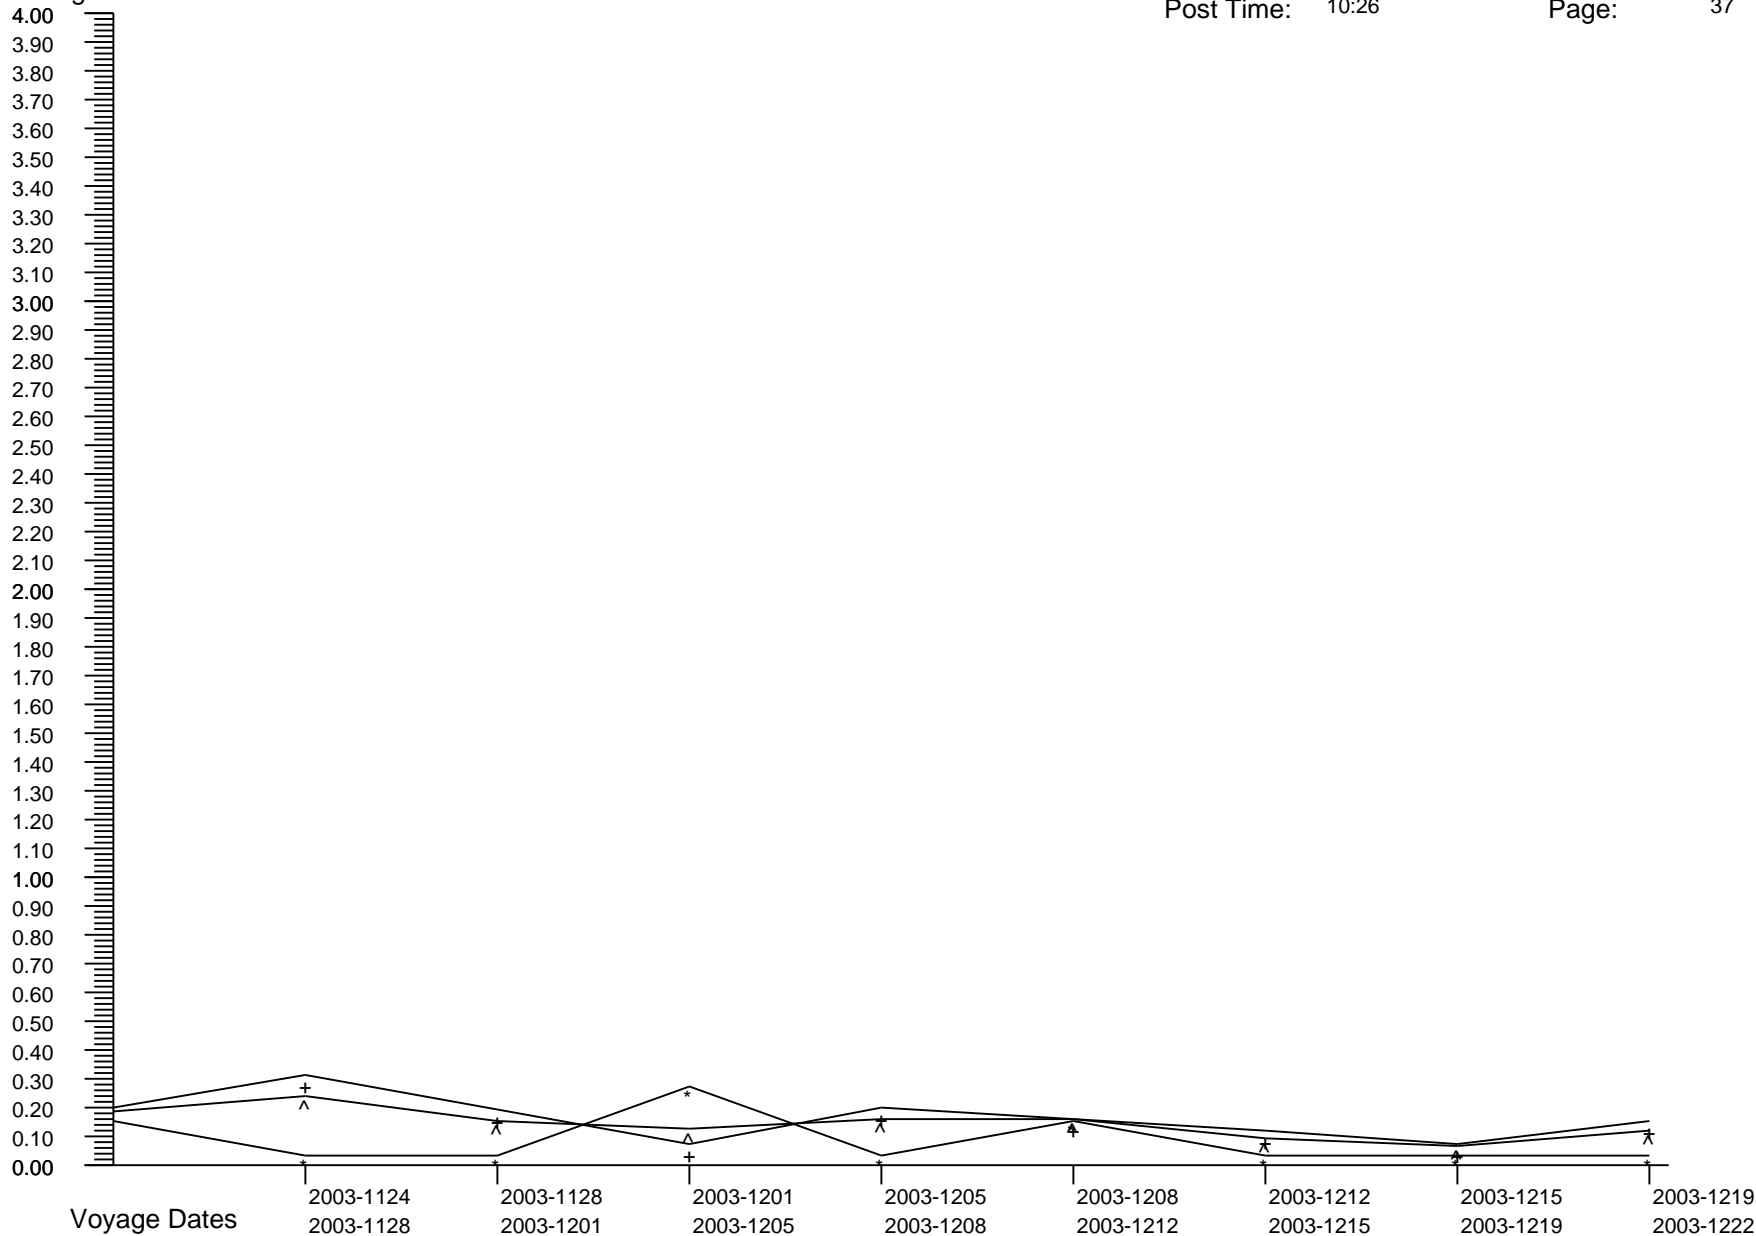

Voyage GI Percentage Summary Graph

Majesty Of The Seas
Post Date: 2009-0603
Post Time: 10:26

Print Date: 2009-0610
Print Time: 19:23
Page: 37

Percentages

Crew Percent:	* =	0.0000	* =	0.0000	* =	0.2421	* =	0.0000	* =	0.1212	* =	0.0000	* =	0.0000	* =	0.0000
Pass Percent:	+	0.2780	+	0.1574	+	0.0423	+	0.1688	+	0.1260	+	0.0847	+	0.0412	+	0.1173
Comb Percent:	^ =	0.2090	^ =	0.1189	^ =	0.0940	^ =	0.1255	^ =	0.1248	^ =	0.0627	^ =	0.0307	^ =	0.0888