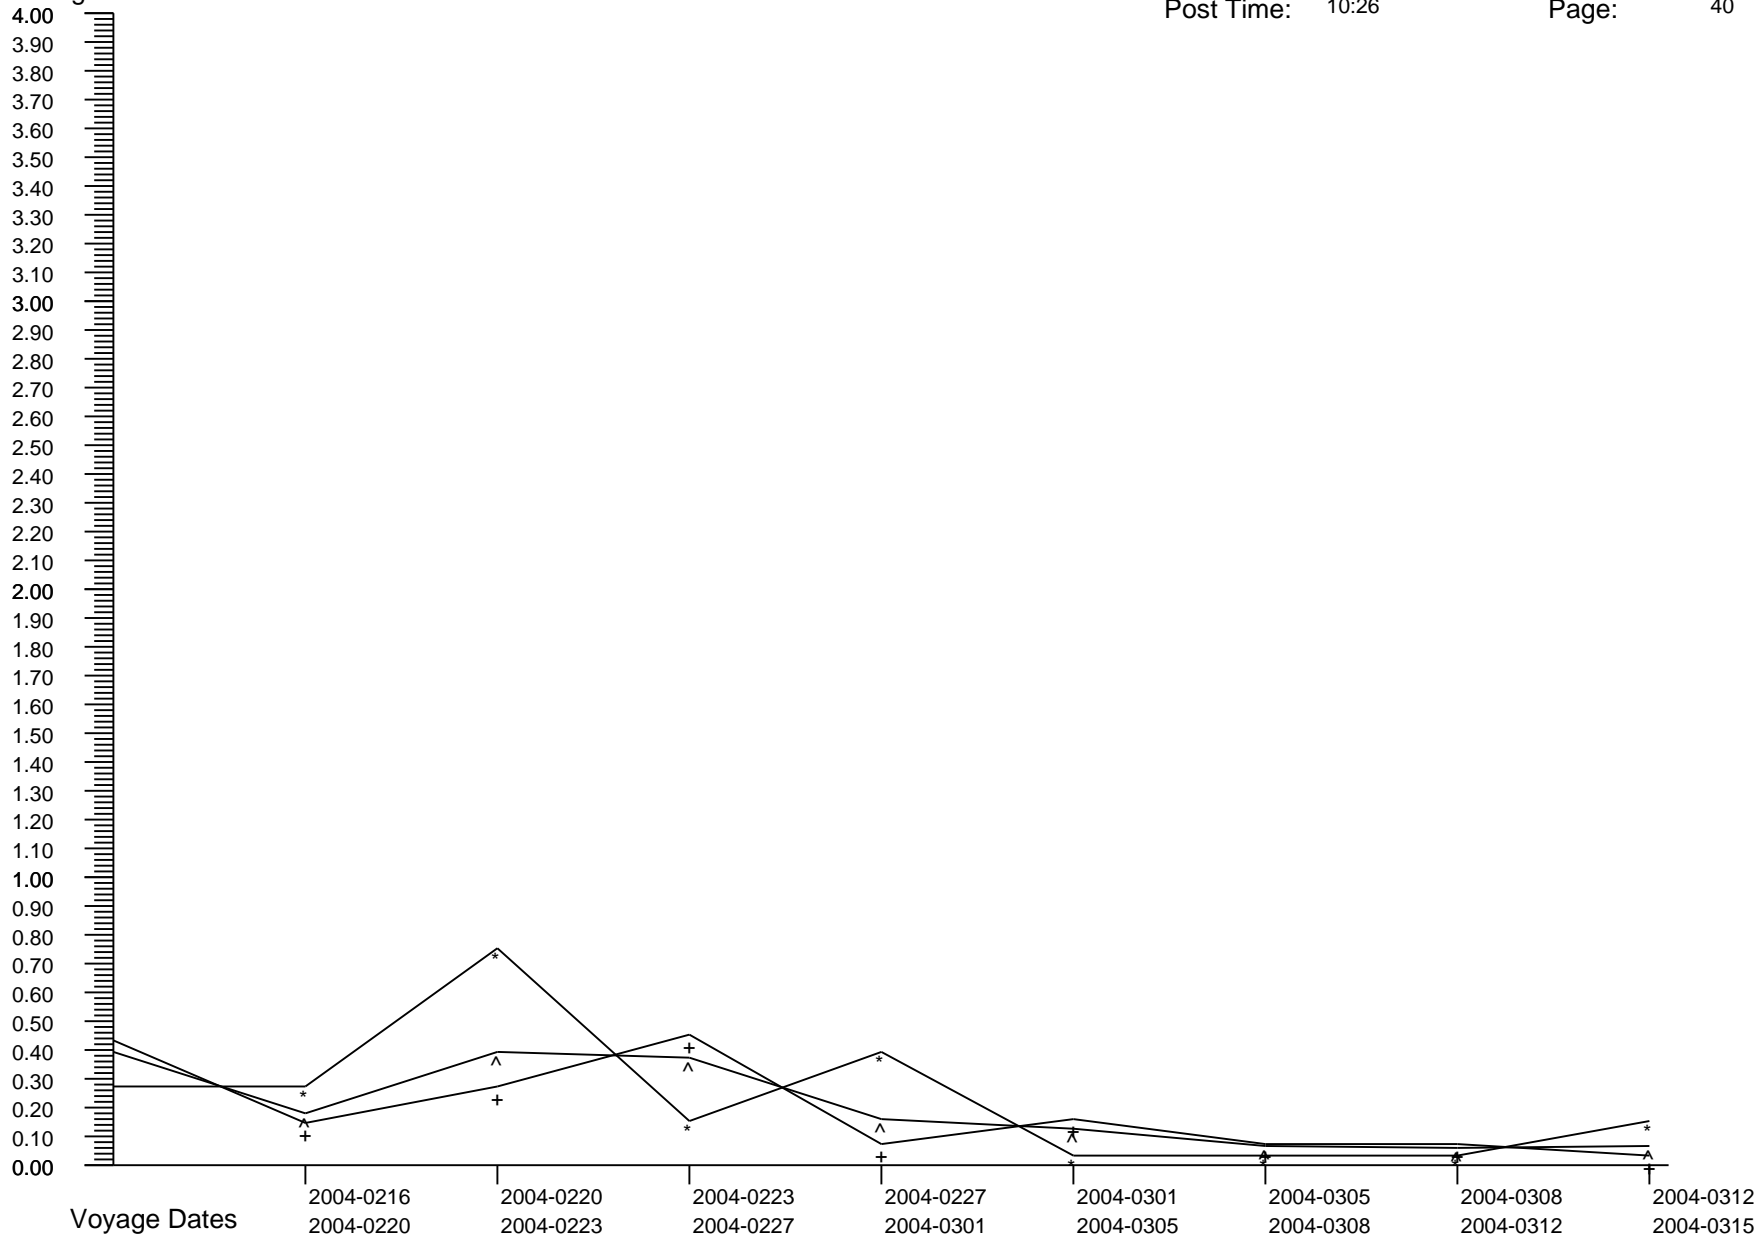

Voyage GI Percentage Summary Graph

Percentages

Crew Percent:	* =	0.2389	* =	0.7177	* =	0.1192	* =	0.3614	* =	0.0000	* =	0.0000	* =	0.0000	* =	0.1225
Pass Percent:	+ =	0.1136	+ =	0.2427	+ =	0.4177	+ =	0.0420	+ =	0.1239	+ =	0.0417	+ =	0.0387	+ =	0.0000
Comb Percent:	^ =	0.1437	^ =	0.3628	^ =	0.3402	^ =	0.1246	^ =	0.0922	^ =	0.0310	^ =	0.0294	^ =	0.0307