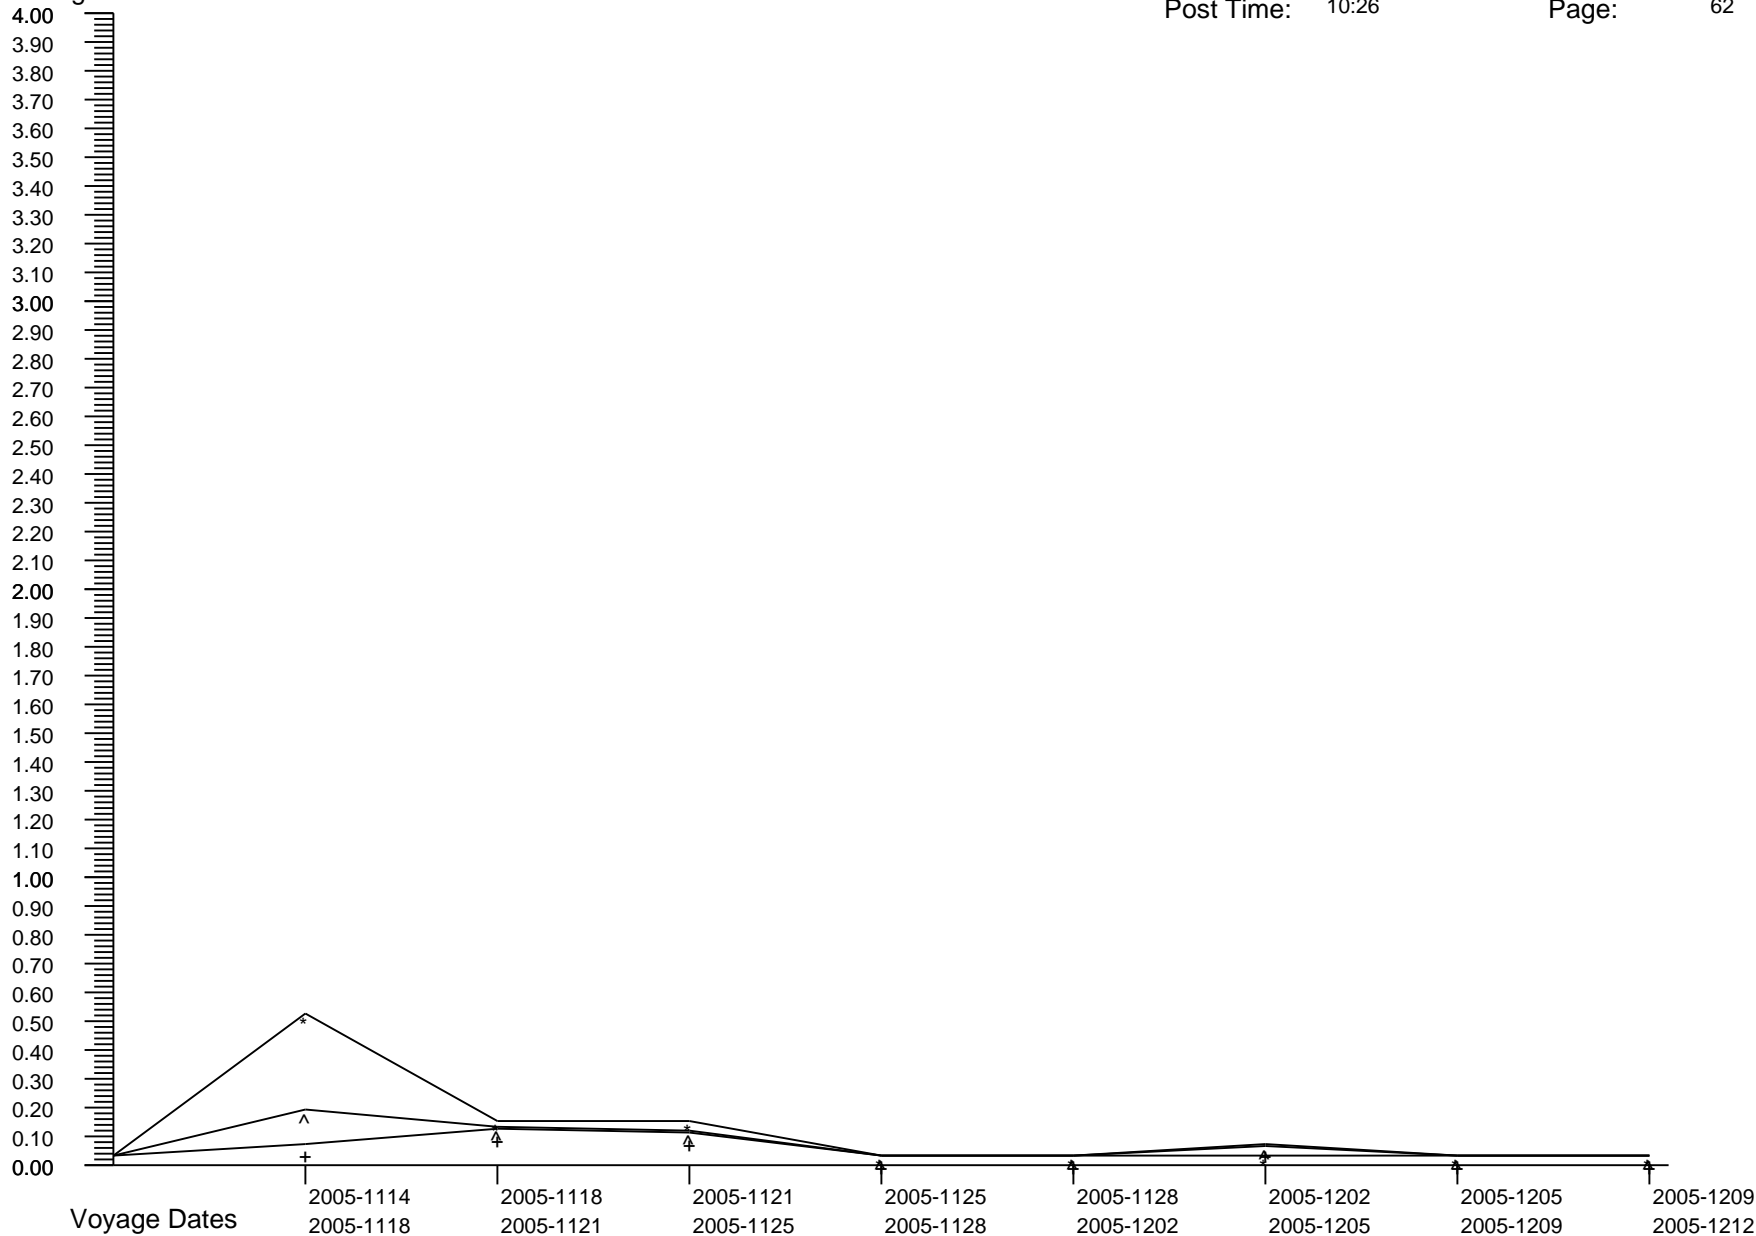

Voyage GI Percentage Summary Graph

Majesty Of The Seas
Post Date: 2009-0603
Post Time: 10:26

Print Date: 2009-0610
Print Time: 19:23
Page: 62

Percentages

Crew Percent:	* =	0.4908	* =	0.1220	* =	0.1195	* =	0.0000	* =	0.0000	* =	0.0000	* =	0.0000	* =	0.0000
Pass Percent:	+ =	0.0423	+ =	0.0909	+ =	0.0775	+ =	0.0000	+ =	0.0000	+ =	0.0420	+ =	0.0000	+ =	0.0000
Comb Percent:	^ =	0.1572	^ =	0.0993	^ =	0.0878	^ =	0.0000	^ =	0.0000	^ =	0.0313	^ =	0.0000	^ =	0.0000